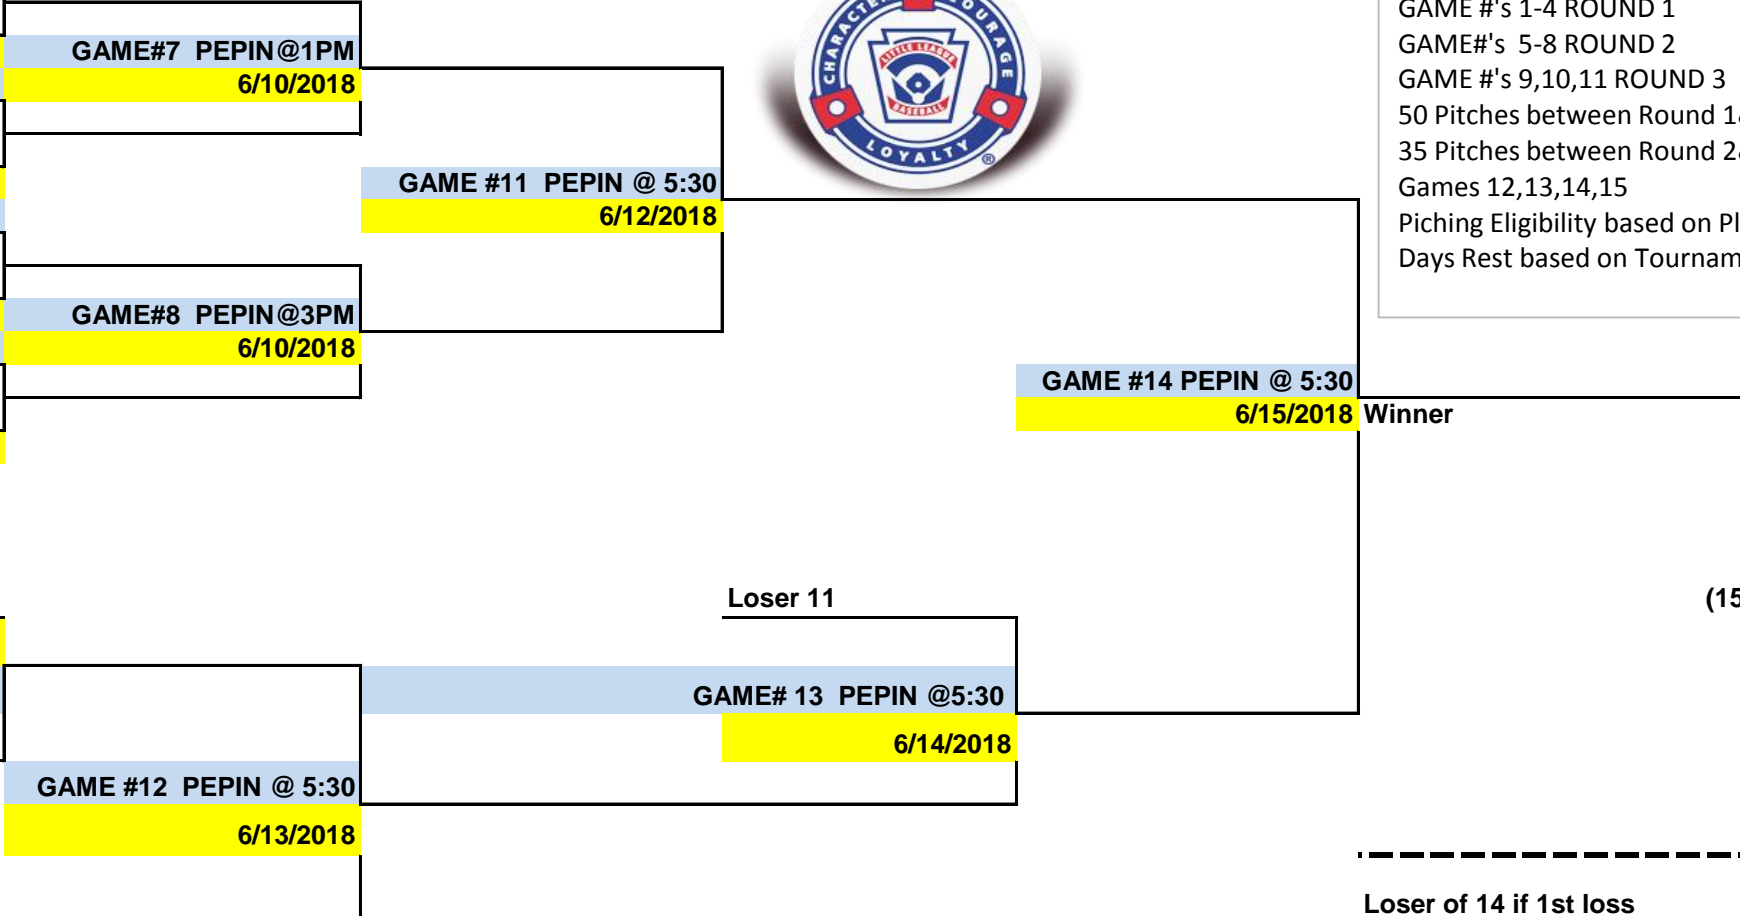

**Winner's Bracket**

6/9/2018	
GAME#1 PEPIN @ 1PM	
#1	ASTROS
#8	YANKEES
GAME#2 MAJOR B @1PM	
#4	TBD
#5	TBD
MJB 3PM	
GAME#3 PEPIN @ 3PM	
#2	RED SOX
#7	TBD
CP 3PM	
GAME#4 MAJOR B @3PM	
#3	ATHLETICS
#6	TBD
MJB 1PM	

**2018 SWLL MAJOR TOWN TOURNAMENT**

**SWLL TOURNAMENT PITCHING RULES**  
 Pitching Eligibility determined by Regular Season Required Day's Rest  
 GAME #'s 1-8 Back to Back Games  
 GAME #'s 1-4 ROUND 1  
 GAME#'s 5-8 ROUND 2  
 GAME #'s 9,10,11 ROUND 3  
 50 Pitches between Round 1&3  
 35 Pitches between Round 2&3  
 Games 12,13,14,15  
 Pitching Eligibility based on Player's required Days Rest based on Tournament Pitch Count

**Loser's Bracket**

6/10/2018 Loser 8	
MJB 1PM	6/12/2018
Loser 1	GAME #9 PEPIN @ 7:30
GAME#5	
Loser 2	6/13/2018
MJB 3PM	Loser 7
Loser 3	GAME #10 MJB @ 5:45
GAME#6 6/12/2018	
Loser 4	

Loser of 14 if 1st loss