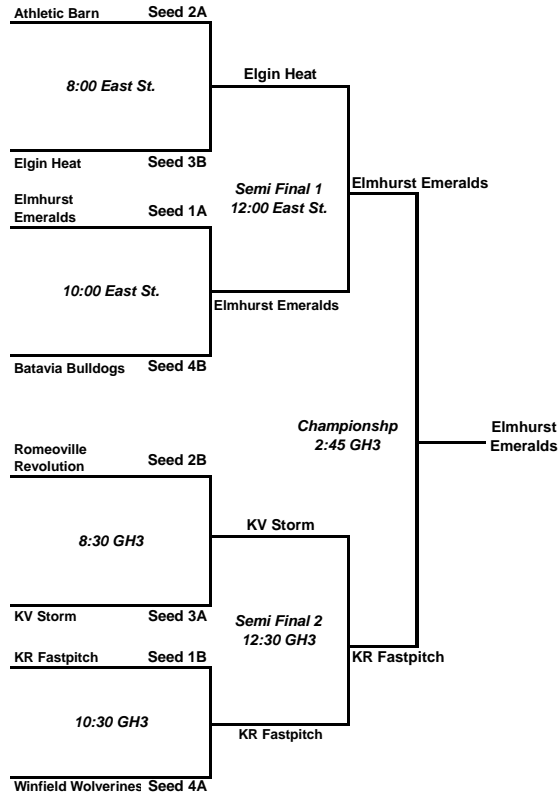

2020 WinFIELD OF DREAMS Fast Pitch Tournament - 16U Division

Team Name	Pool	Team	Game 1			Game 2			Game 3			Standings					
			W/L/T	Runs	Runs Against	W/L/T	Runs	Runs Against	W/L/T	Runs	Runs Against	W	L	T	PTS	Seed	Runs Scored
Winfield Wolverines	A	16A	L	0	5	L	0	10	L	10	11	0	3	0	0	4	10
Athletic Barn	A	16B	W	8	4	L	4	14	W	11	10	2	1	0	4	2	23
Kishwaukee Valley Storm	A	16C	L	4	8	W	10	0	L	3	8	1	2	0	2	3	17
Elmhurst Emeralds	A	16D	W	5	0	W	14	4	W	8	3	3	0	0	6	1	27
Romeoville Revolution	B	16F	W	8	1	L	7	8	W	15	1	2	1	0	4	2	30
KR Fastpitch 16U (Plaza)	B	16G	W	8	4	W	8	7	T	9	9	2	0	1	5	1	25
Elgin Heat CL	B	16H	L	4	8	W	7	5	L	1	15	1	2	0	2	3	12
Batavia Bulldogs	B	16I	L	1	8	L	5	7	T	9	9	0	0	1	1	4	18

Win = 2 pts / Tie = 1 pt / Loss = 0 pts

16U Championship Single Elimination Bracket

Pool Play Tie Breakers:

- Head to Head*
- Runs Against
- Runs Scored
- Coin Flip

**Head to Head used when 2 way tie, if 3 or more teams tie, seed is determined by runs against, and so on...*

All teams make single elimination bracket on Sunday

Runs Against
26
28
16
7
10
15
28
24