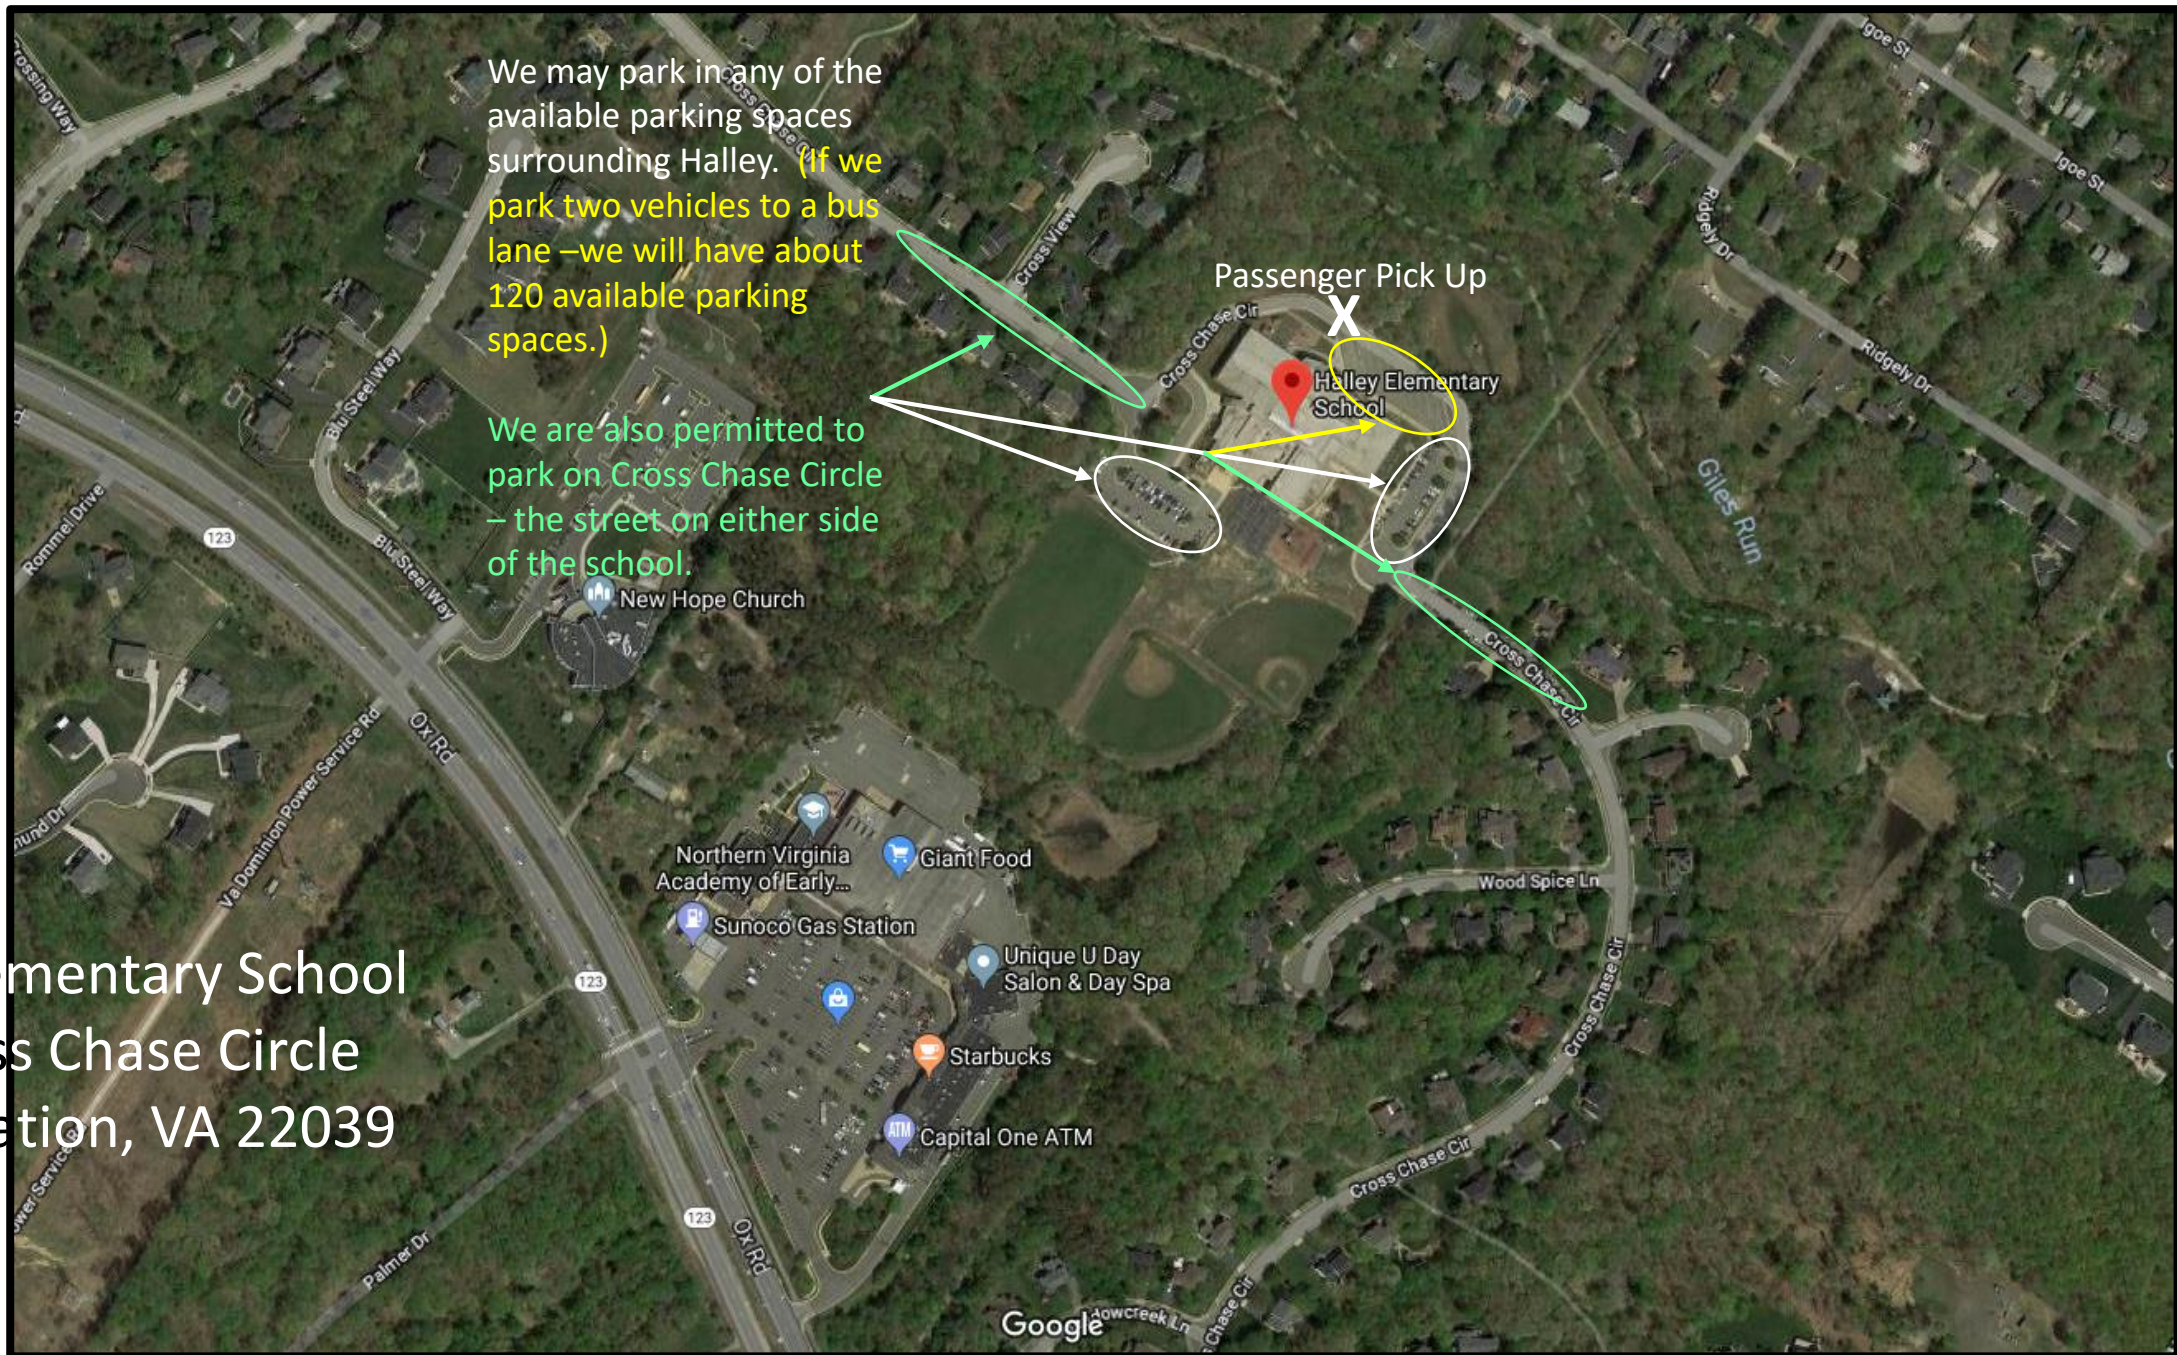

Halley Elementary School
8850 Cross Chase Circle
Fairfax Station, VA 22039

We may park in any of the available parking spaces surrounding Halley. (If we park two vehicles to a bus lane –we will have about 120 available parking spaces.)

We are also permitted to park on Cross Chase Circle – the street on either side of the school.

Passenger Pick Up

Halley Elementary School

Northern Virginia Academy of Early...
Sunoco Gas Station
Giant Food
Unique U Day Salon & Day Spa
Starbucks
Capital One ATM