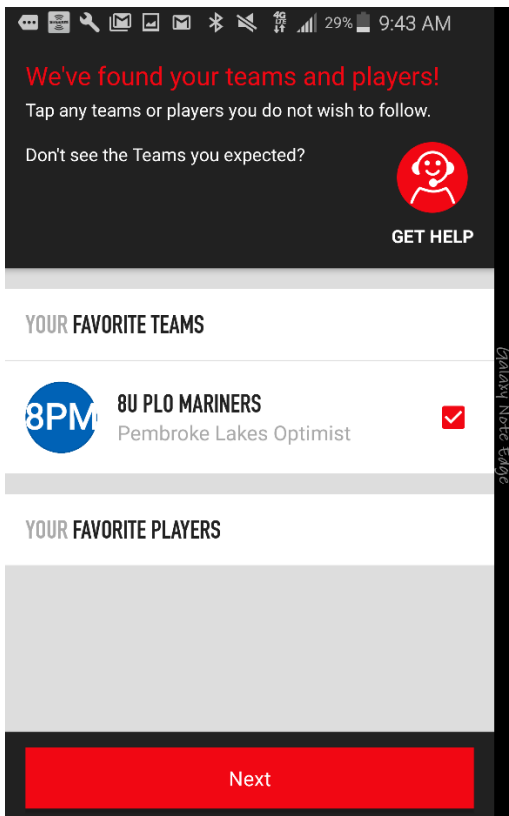

You should now see your child's team as well as your child's name. Make sure both are checked off and click next.