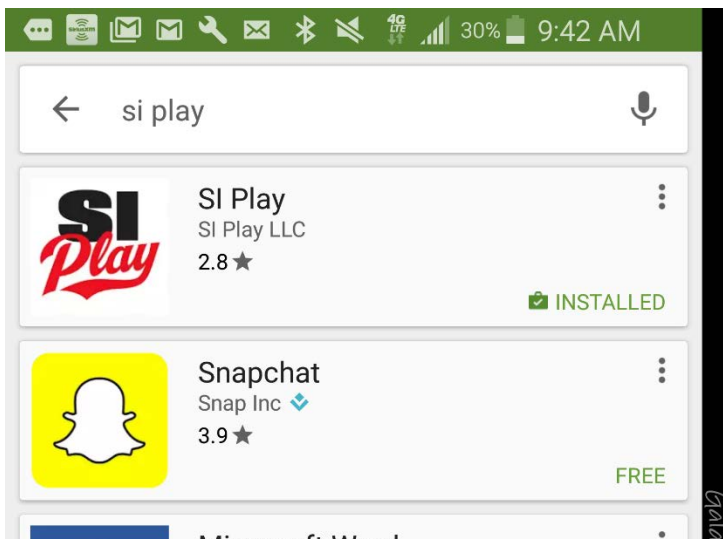

On your Android or iPhone device go to the App Store and download the SI Play app.