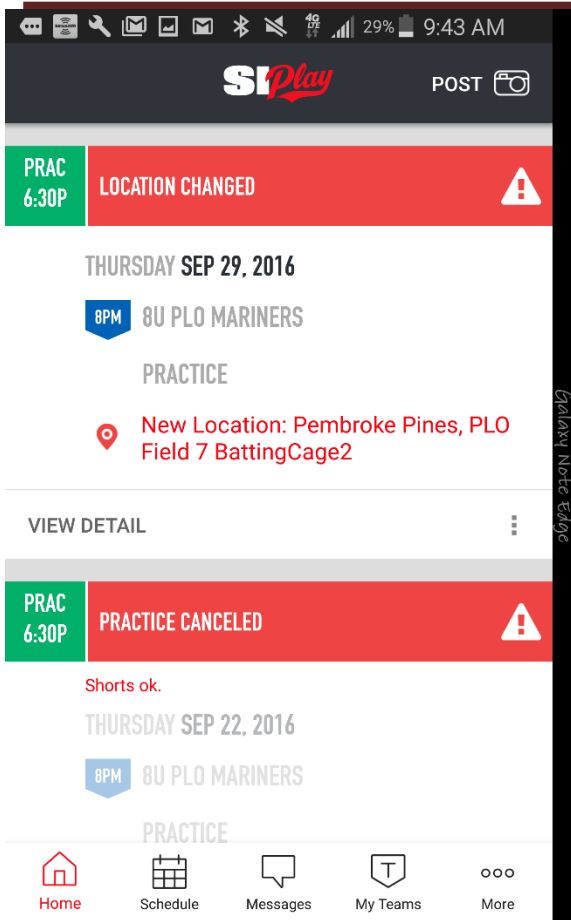

Pembroke Lakes Optimist Mobile App Instructions

You should now be logged in and see your upcoming schedule.