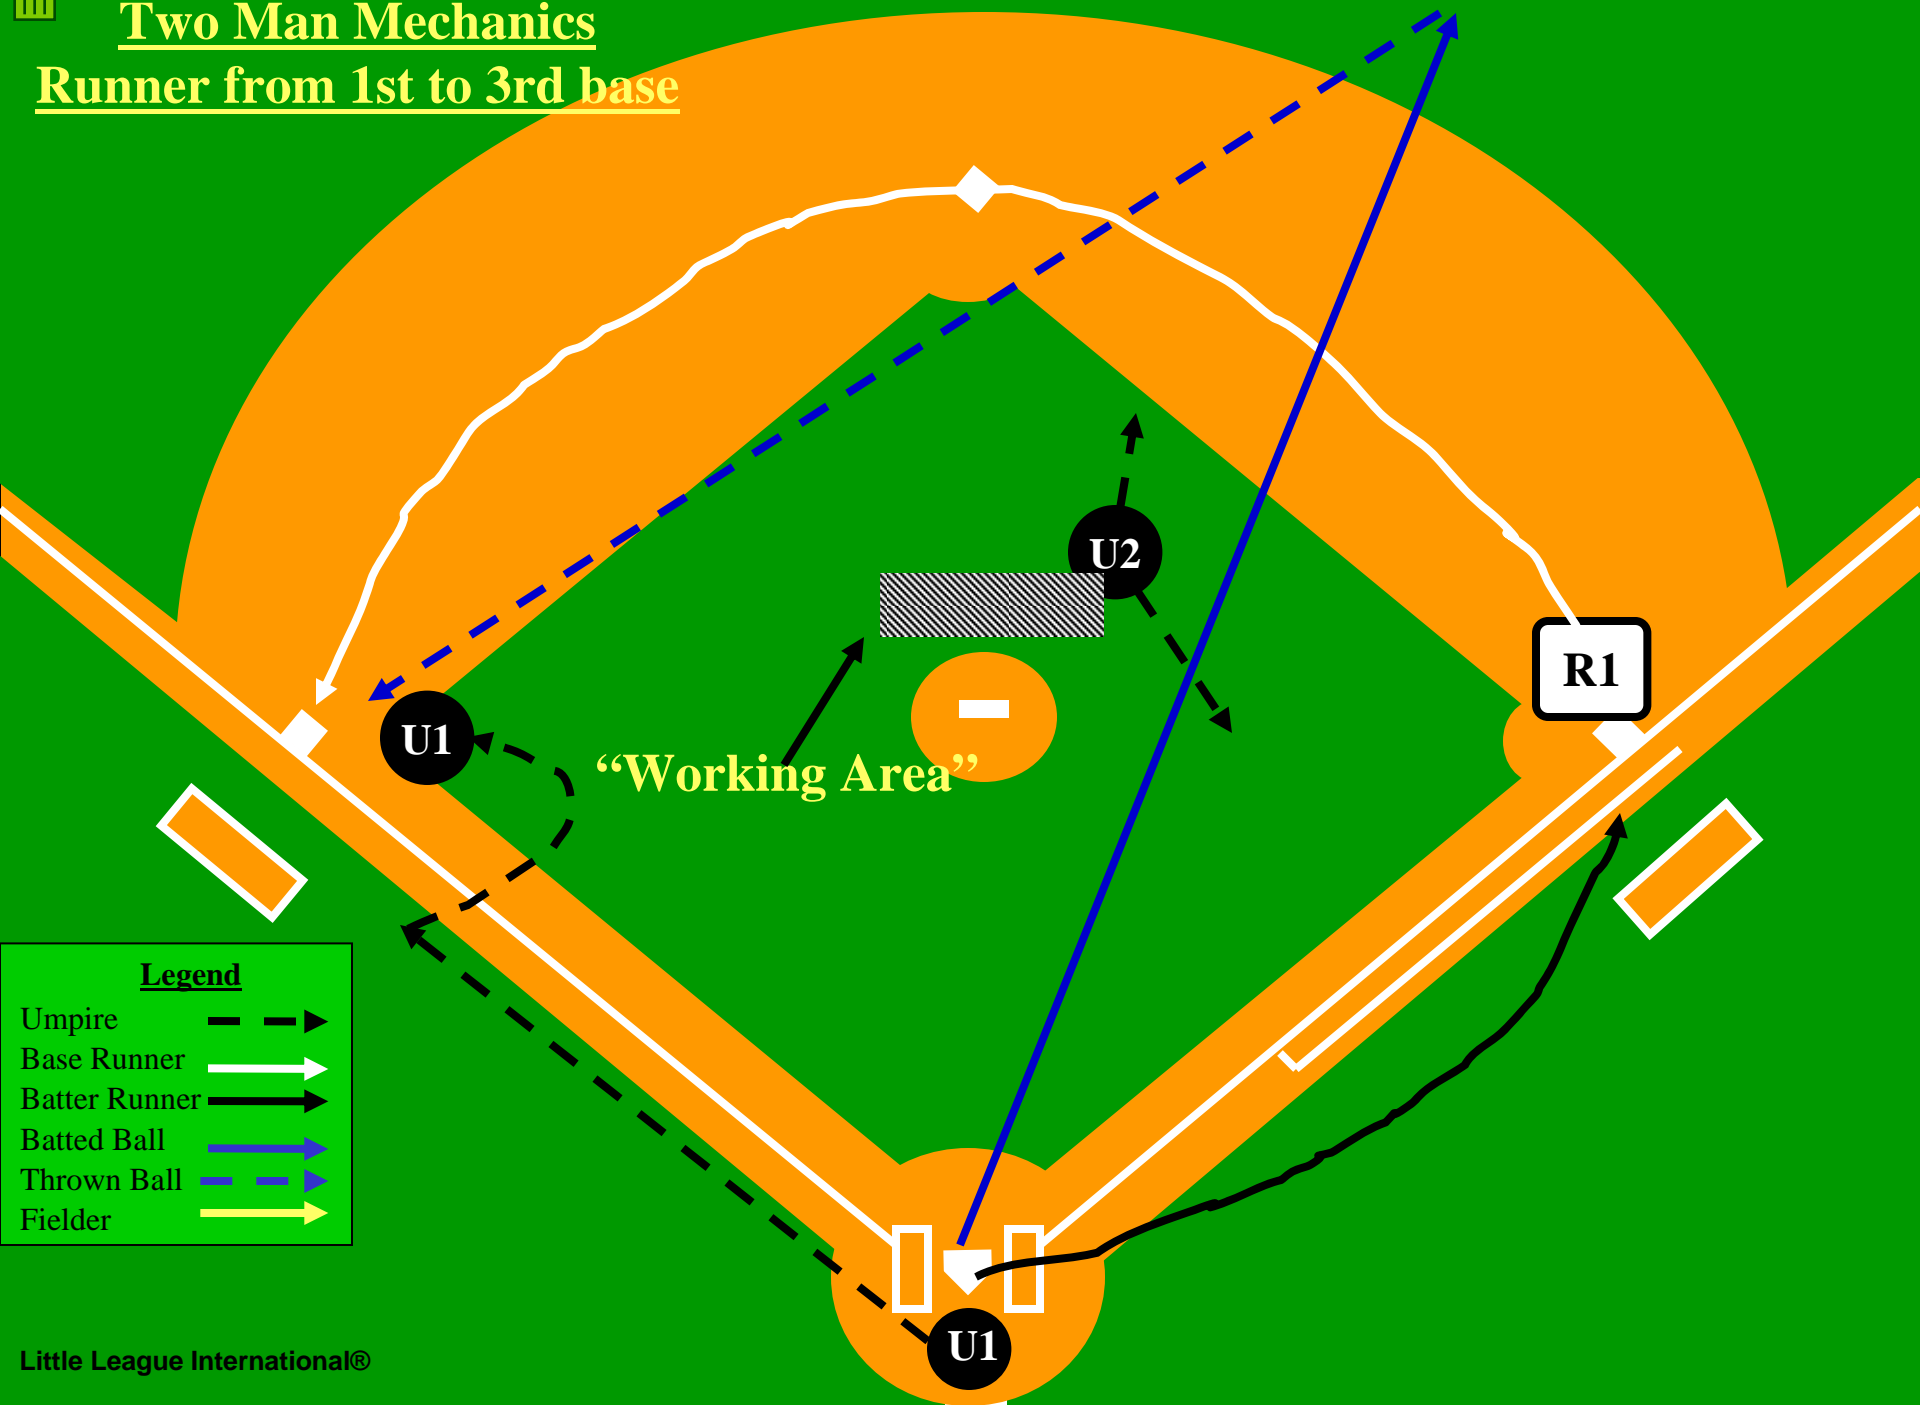

Two Man Mechanics

Runner from 1st to 3rd base

Legend

- Umpire
- Base Runner
- Batter Runner
- Batted Ball
- Thrown Ball
- Fielder