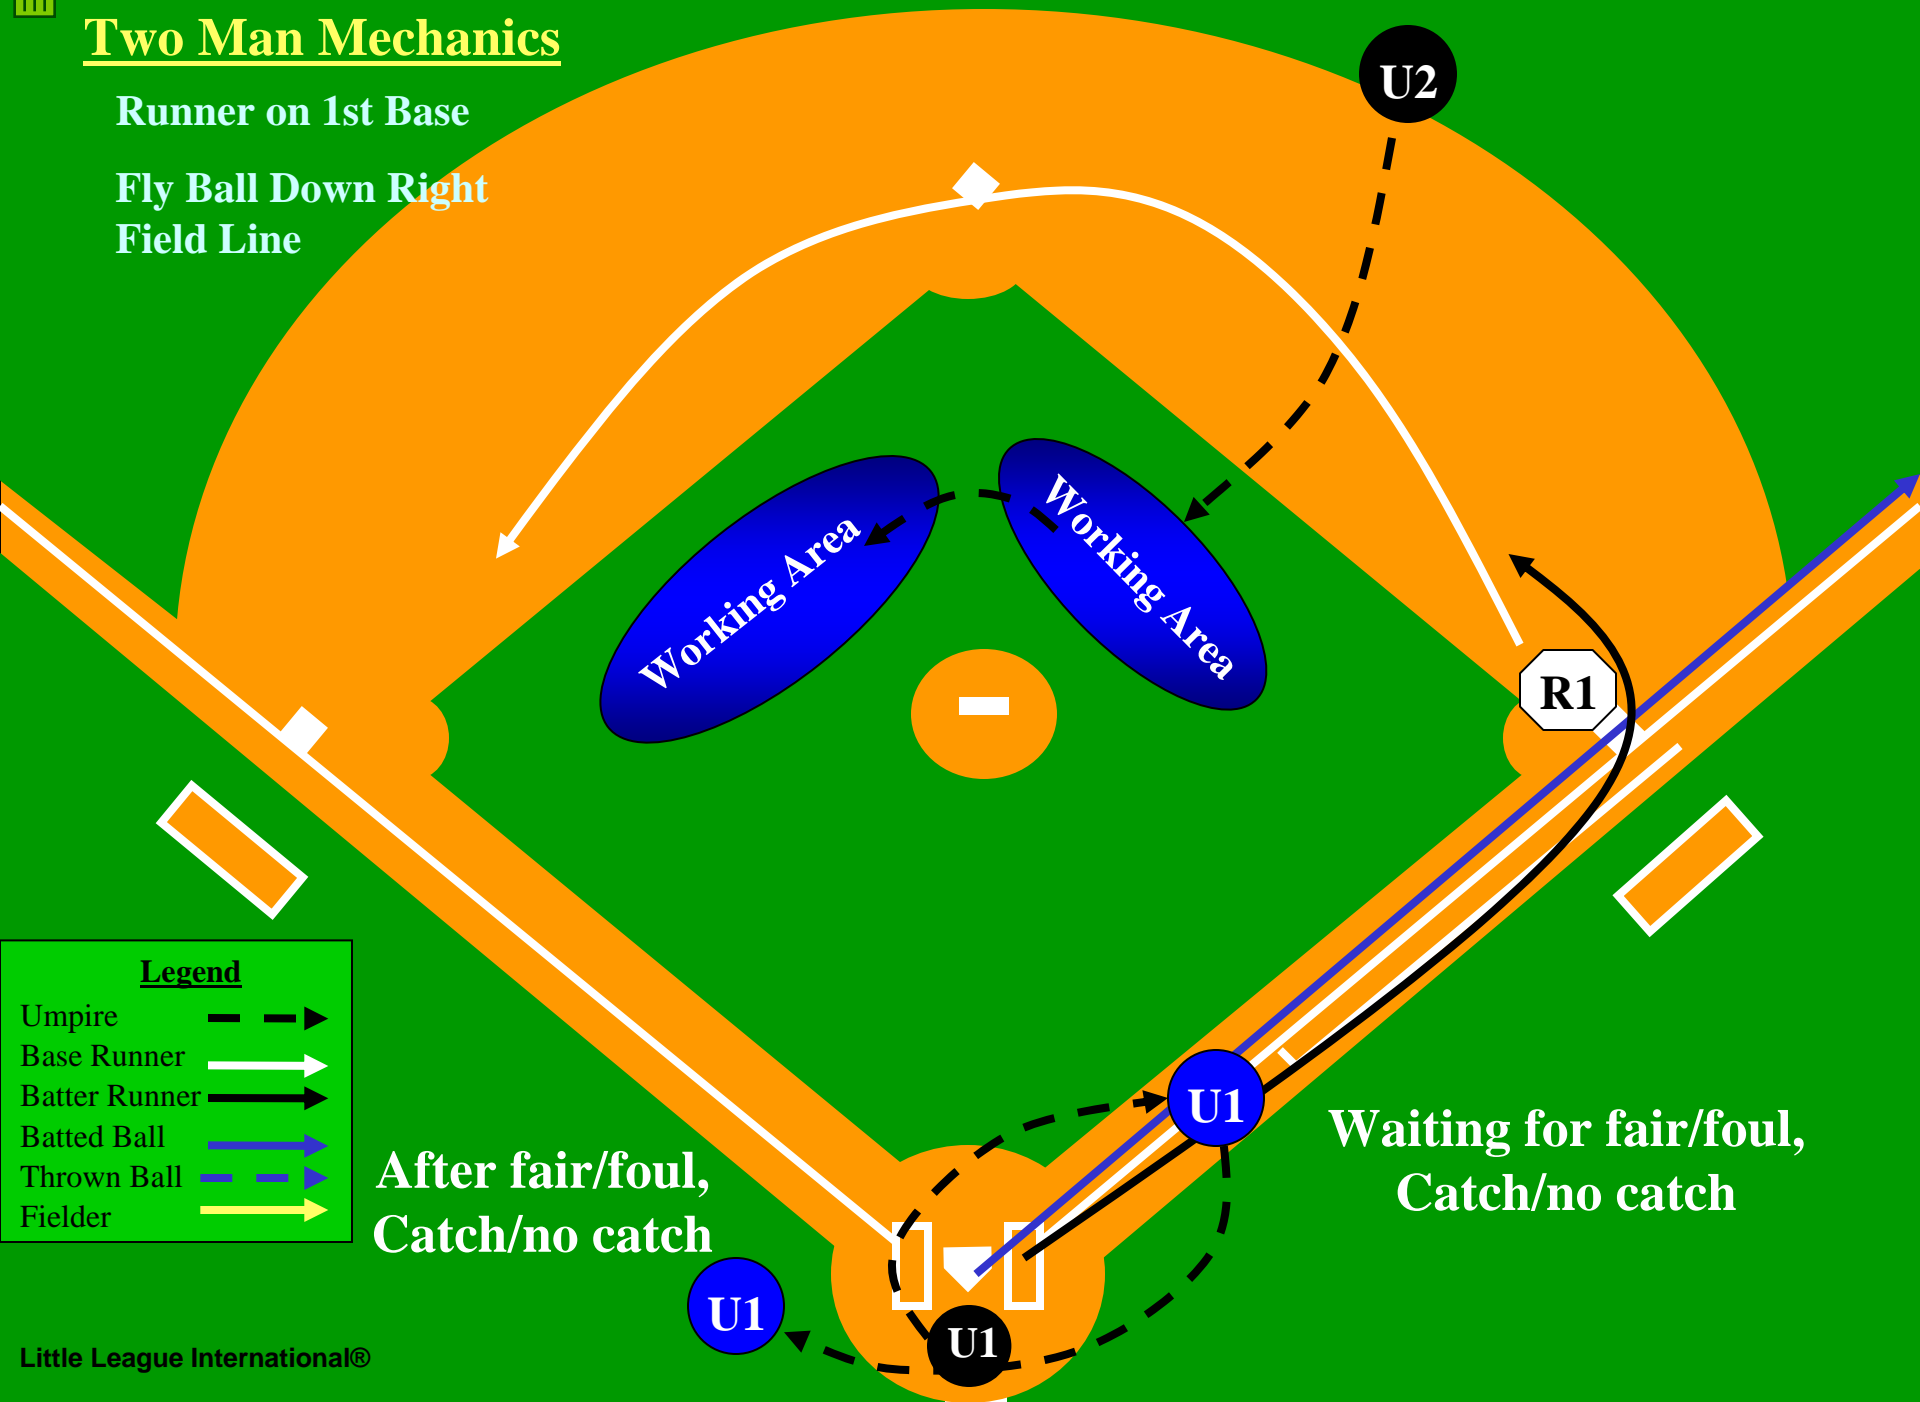

U1

Legend

- Umpire - - - - ->
- Base Runner - - - - ->
- Batter Runner - - - - ->
- Batted Ball - - - - ->
- Thrown Ball - - - - ->
- Fielder - - - - ->

Two Man Mechanics

Runner on 1st Base

Fly Ball Down Right
Field Line