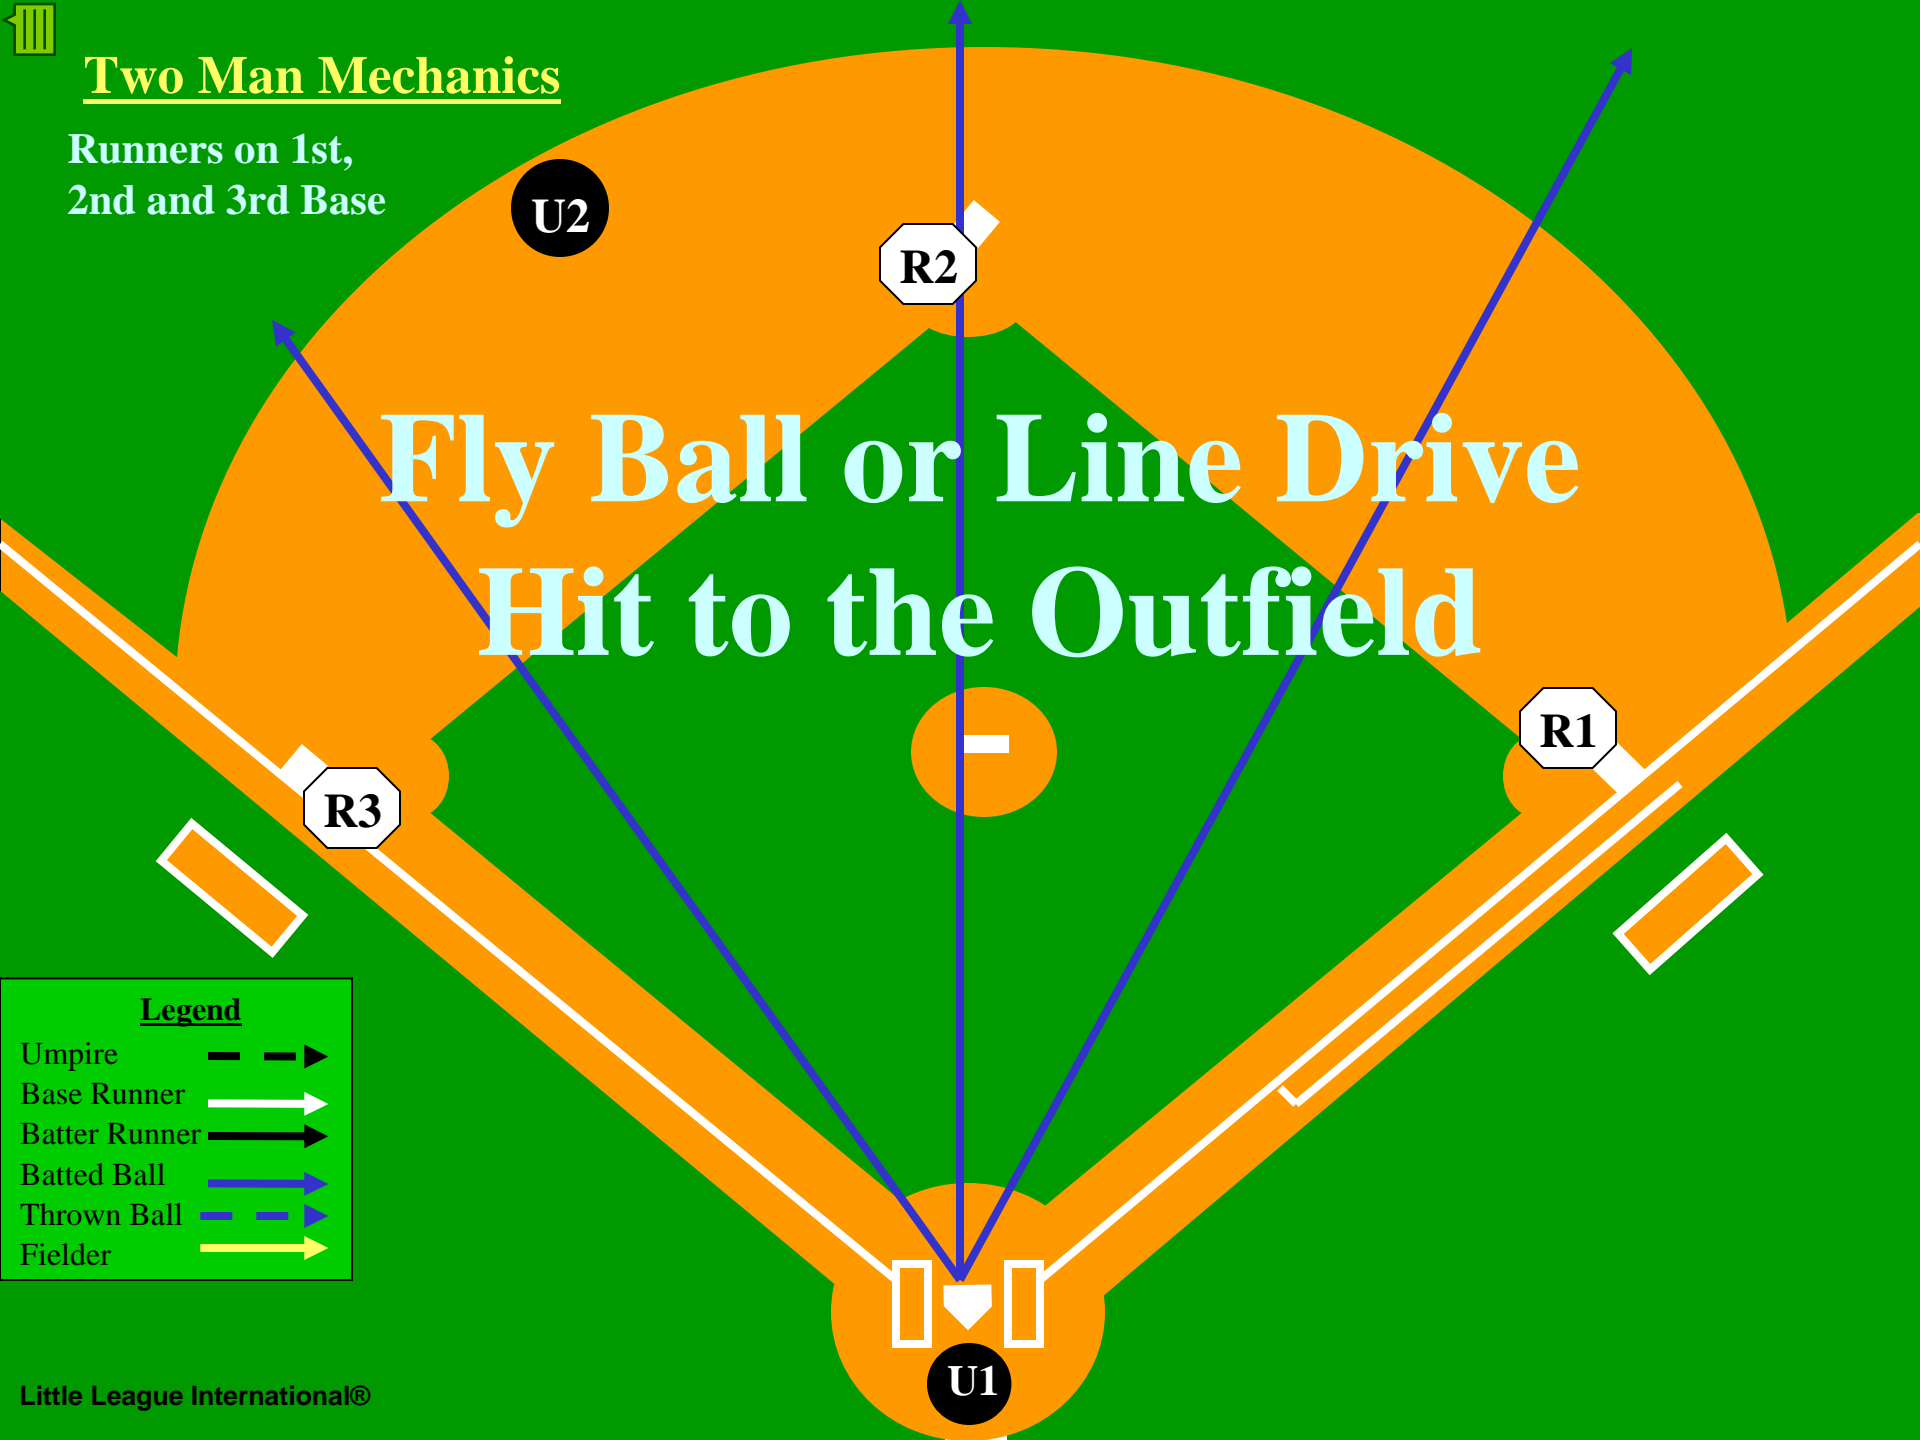

Two Man Mechanics

Runners on 1st,
2nd and 3rd Base

Fly Ball or Line Drive Hit to the Outfield

Legend

Umpire	--->
Base Runner	—>
Batter Runner	—>
Batted Ball	—>
Thrown Ball	—>
Fielder	—>

Two Man Mechanics

U2 lets ball take him to play