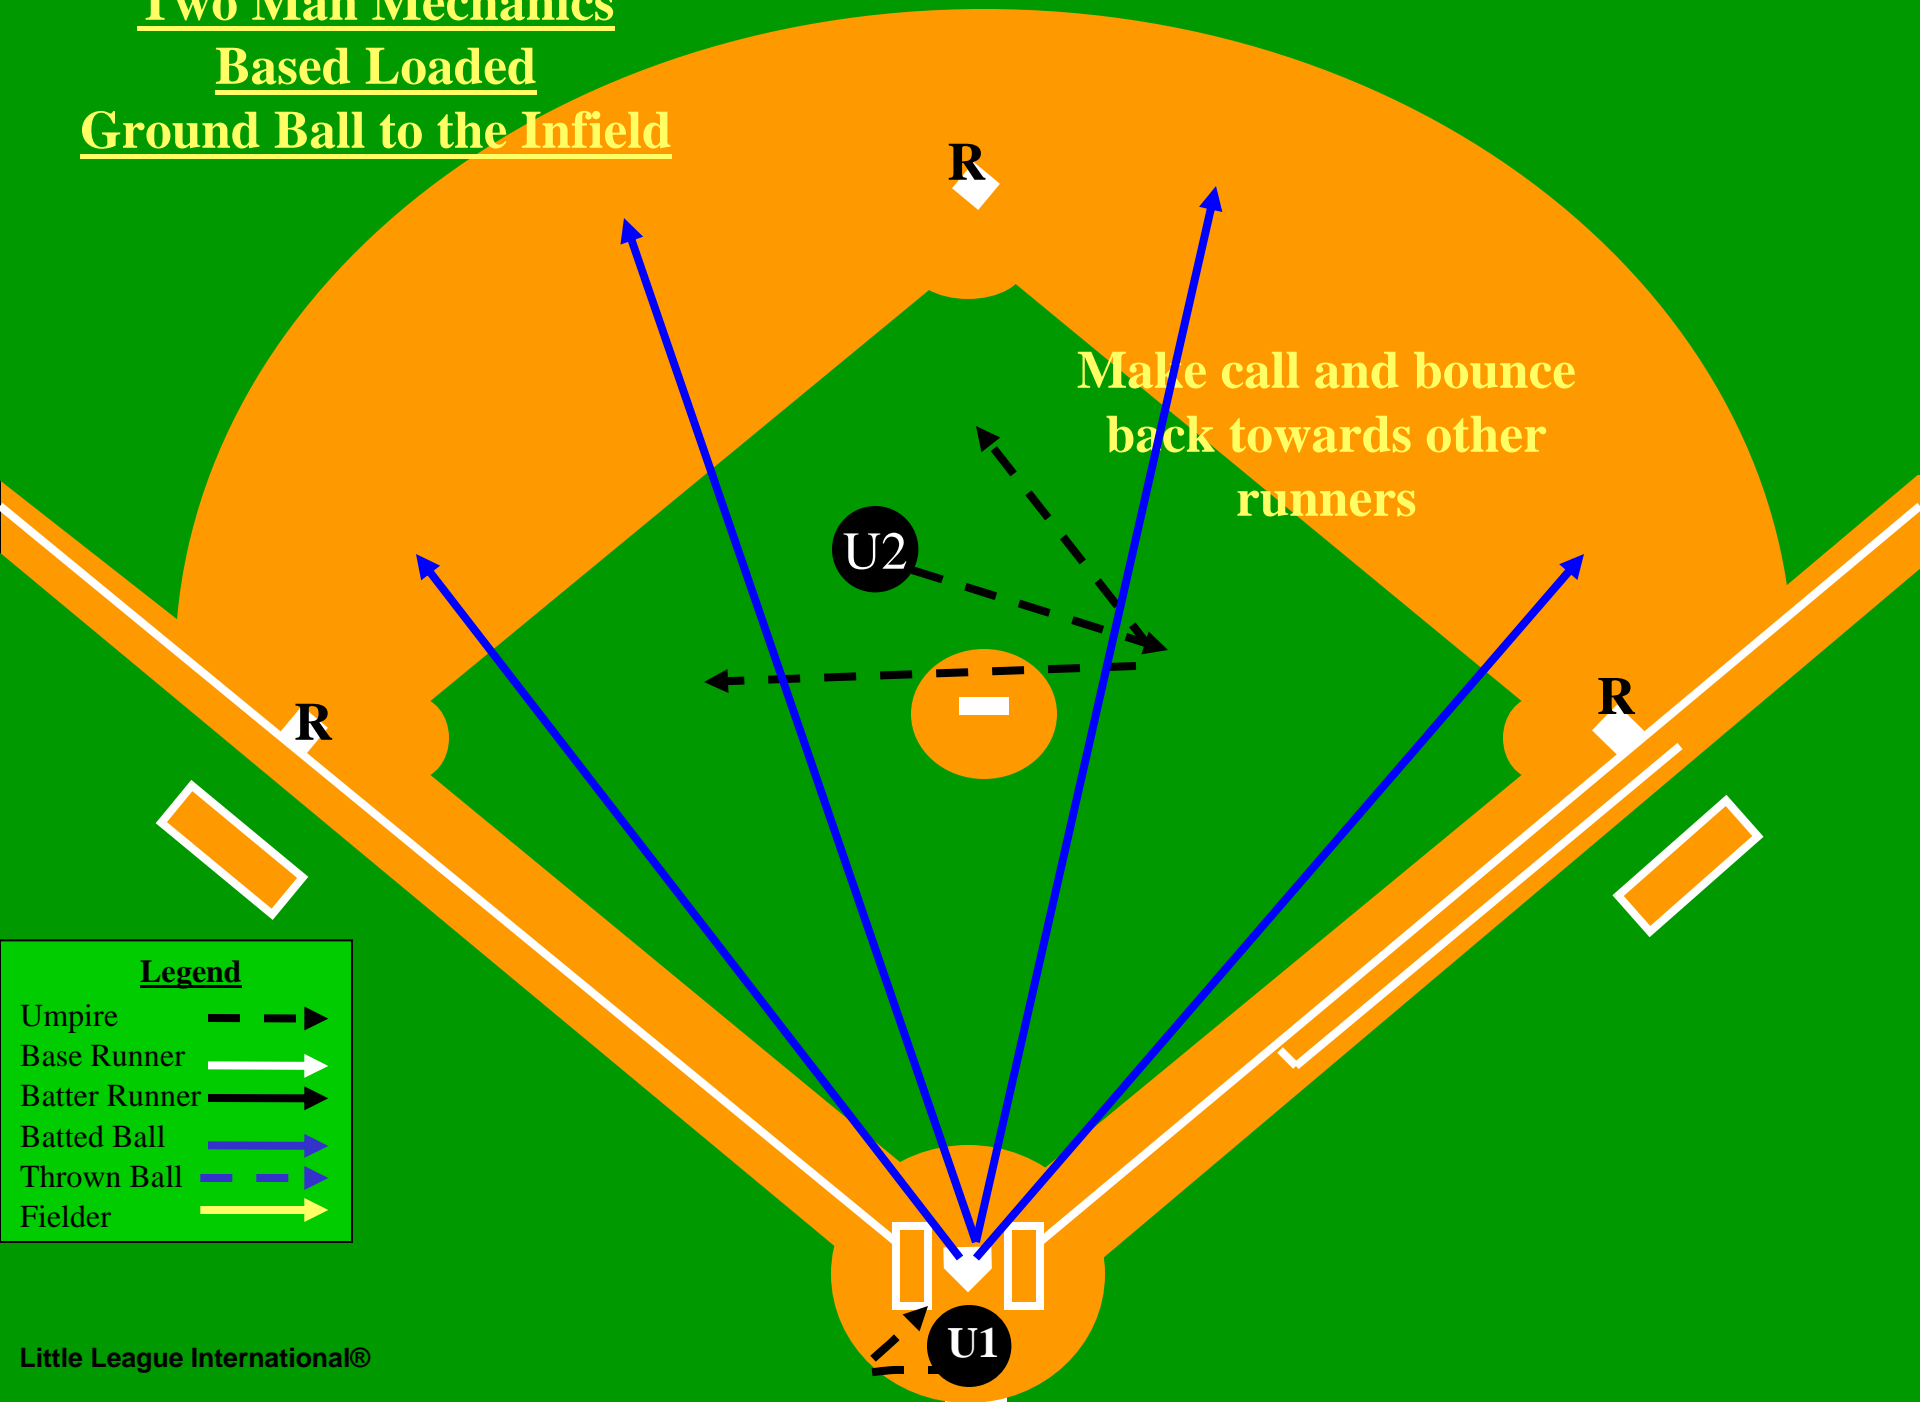

Two Man Mechanics Based Loaded Ground Ball to the Infield