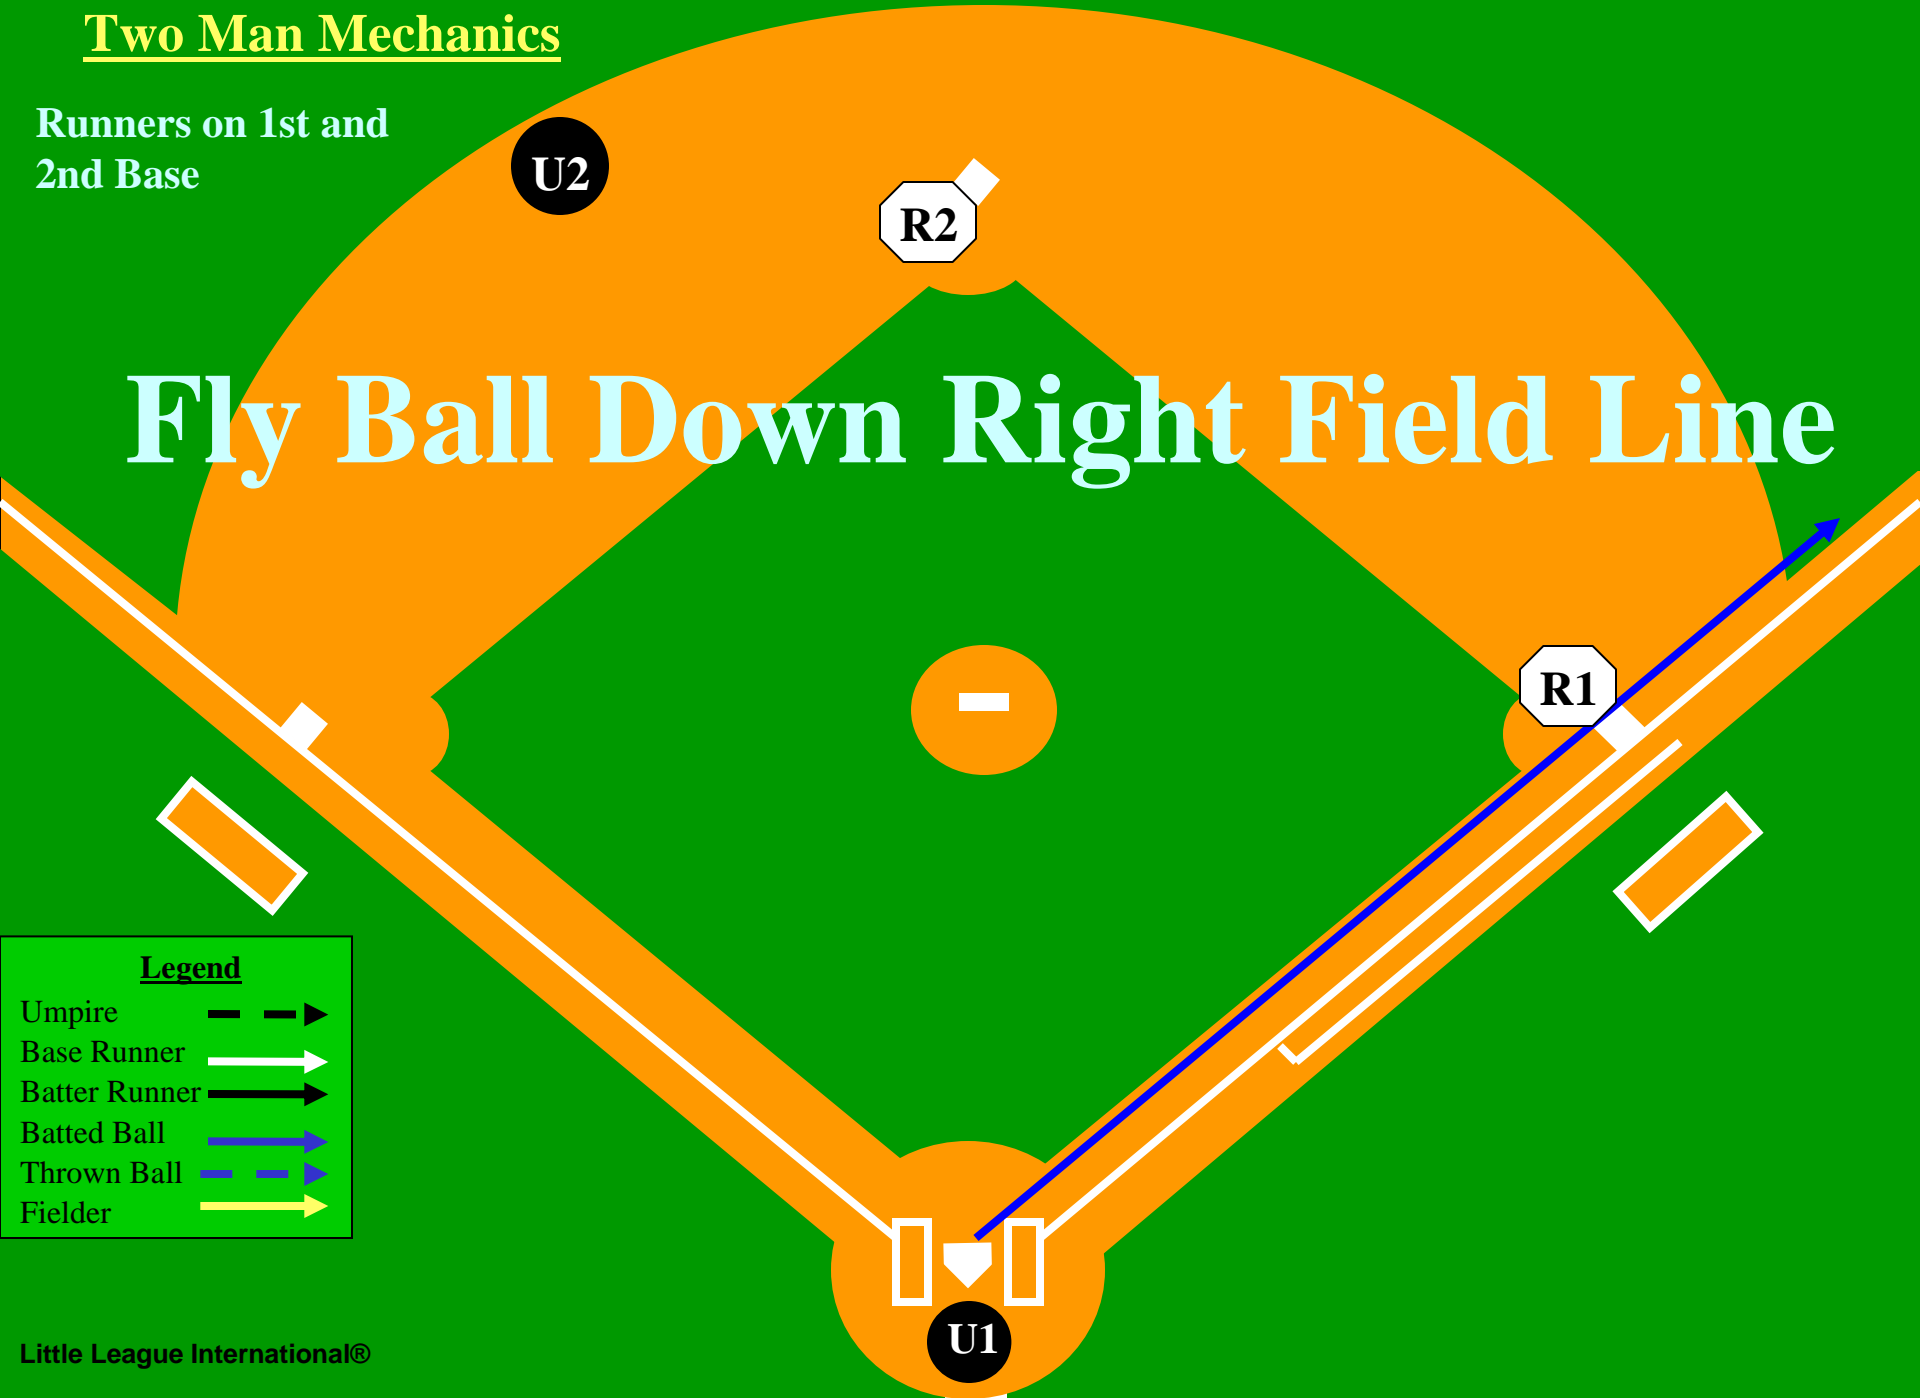

Two Man Mechanics

Runners on 1st and 2nd Base

Fly Ball Down Right Field Line

Legend

- Umpire - - - - ->
- Base Runner - - - - ->
- Batter Runner - - - - ->
- Batted Ball - - - - ->
- Thrown Ball - - - - ->
- Fielder - - - - ->