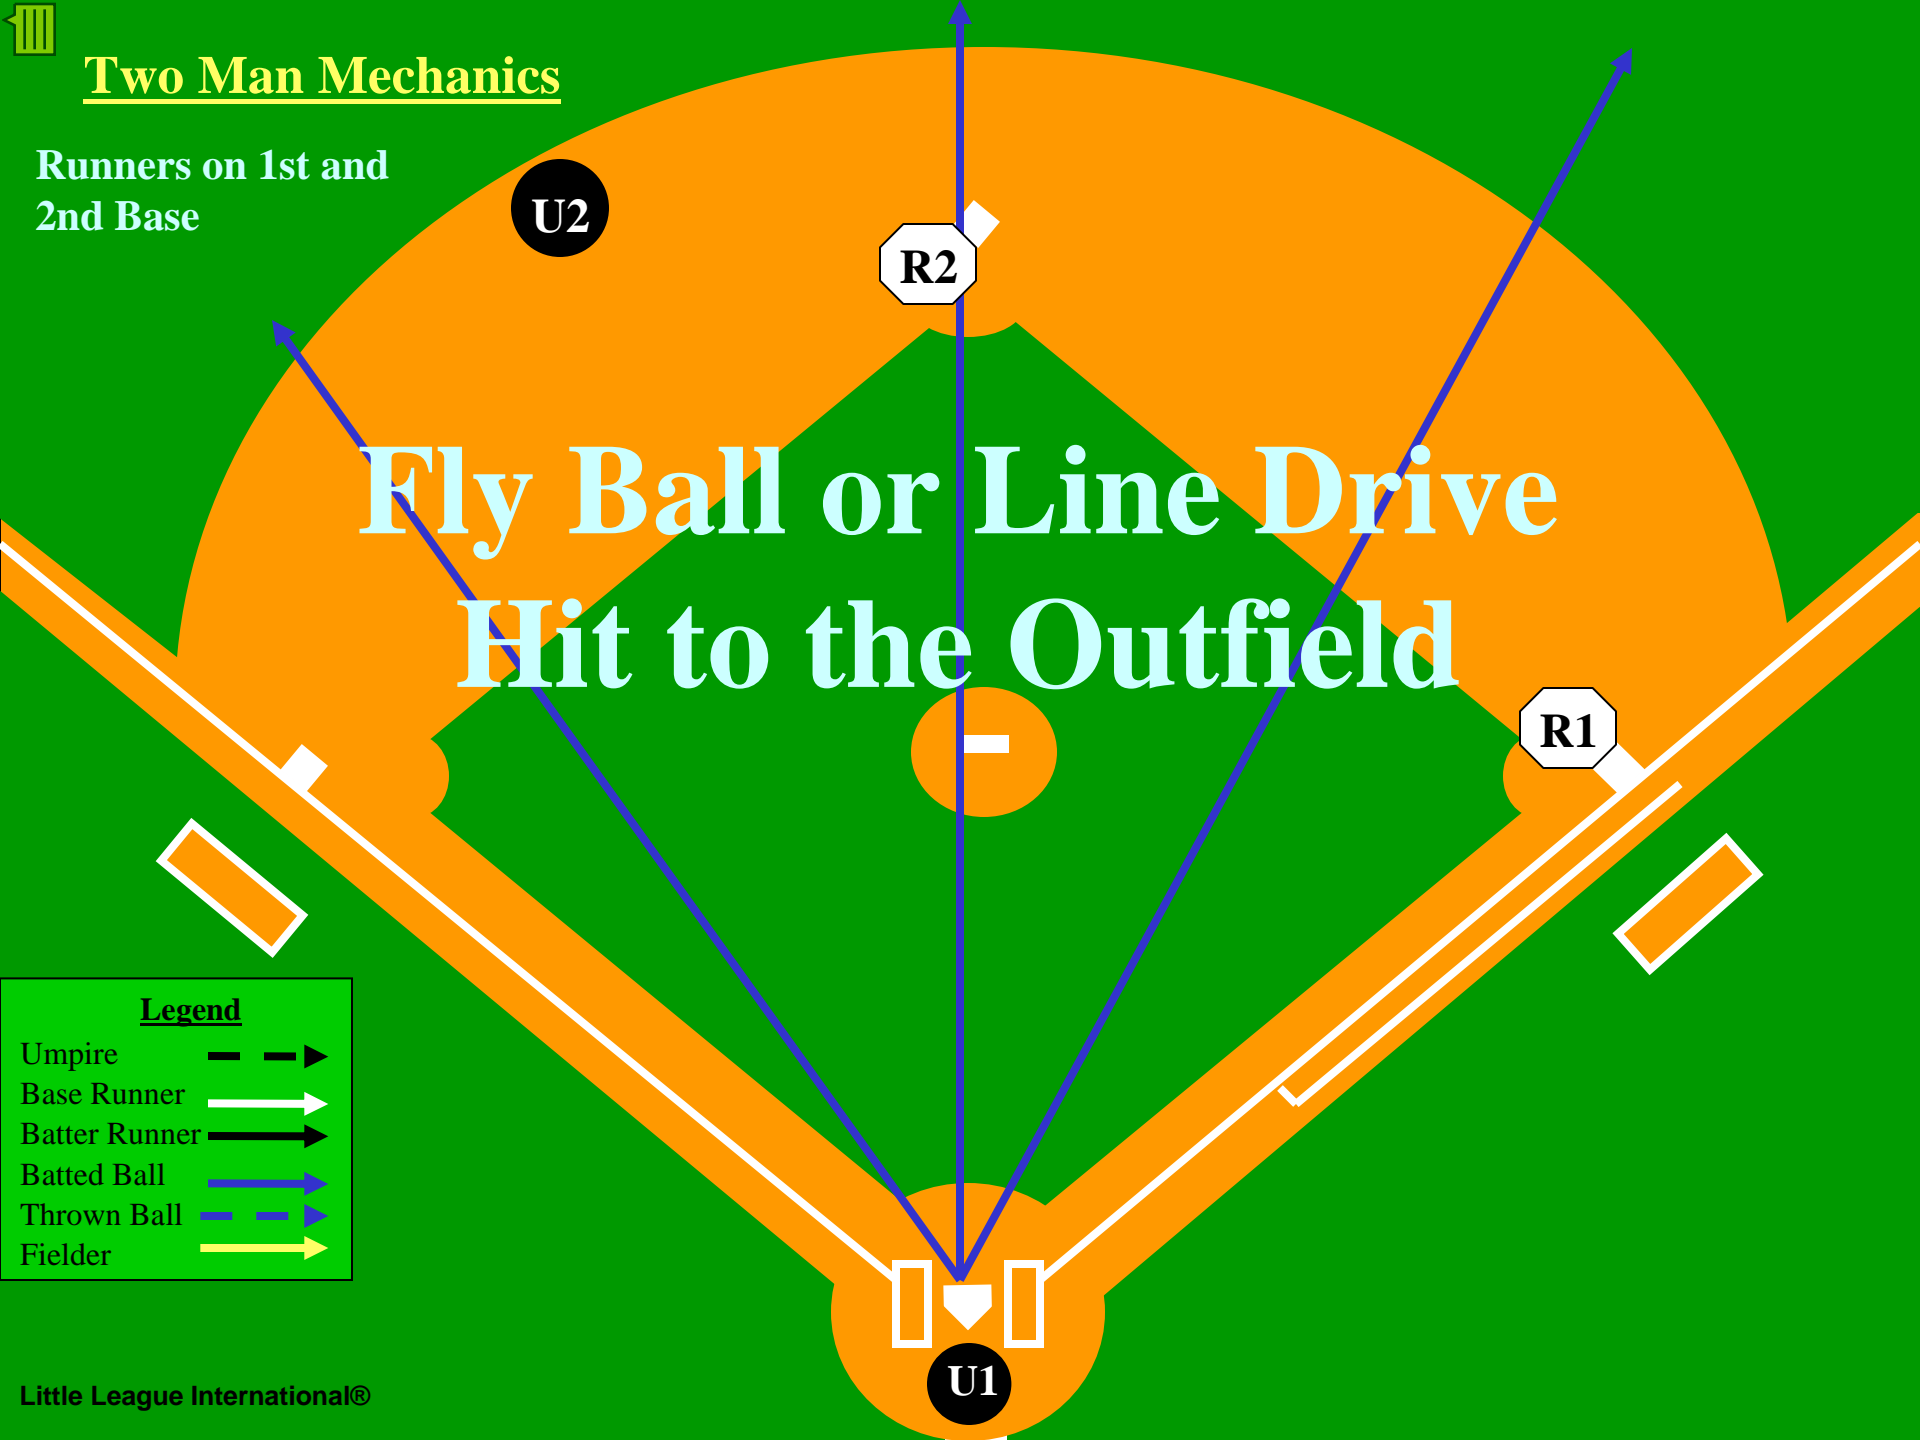

Two Man Mechanics

Runners on 1st and 2nd Base

Fly Ball or Line Drive Hit to the Outfield

U2

R2

R1

U1

Legend

- Umpire
- Base Runner
- Batter Runner
- Batted Ball
- Thrown Ball
- Fielder