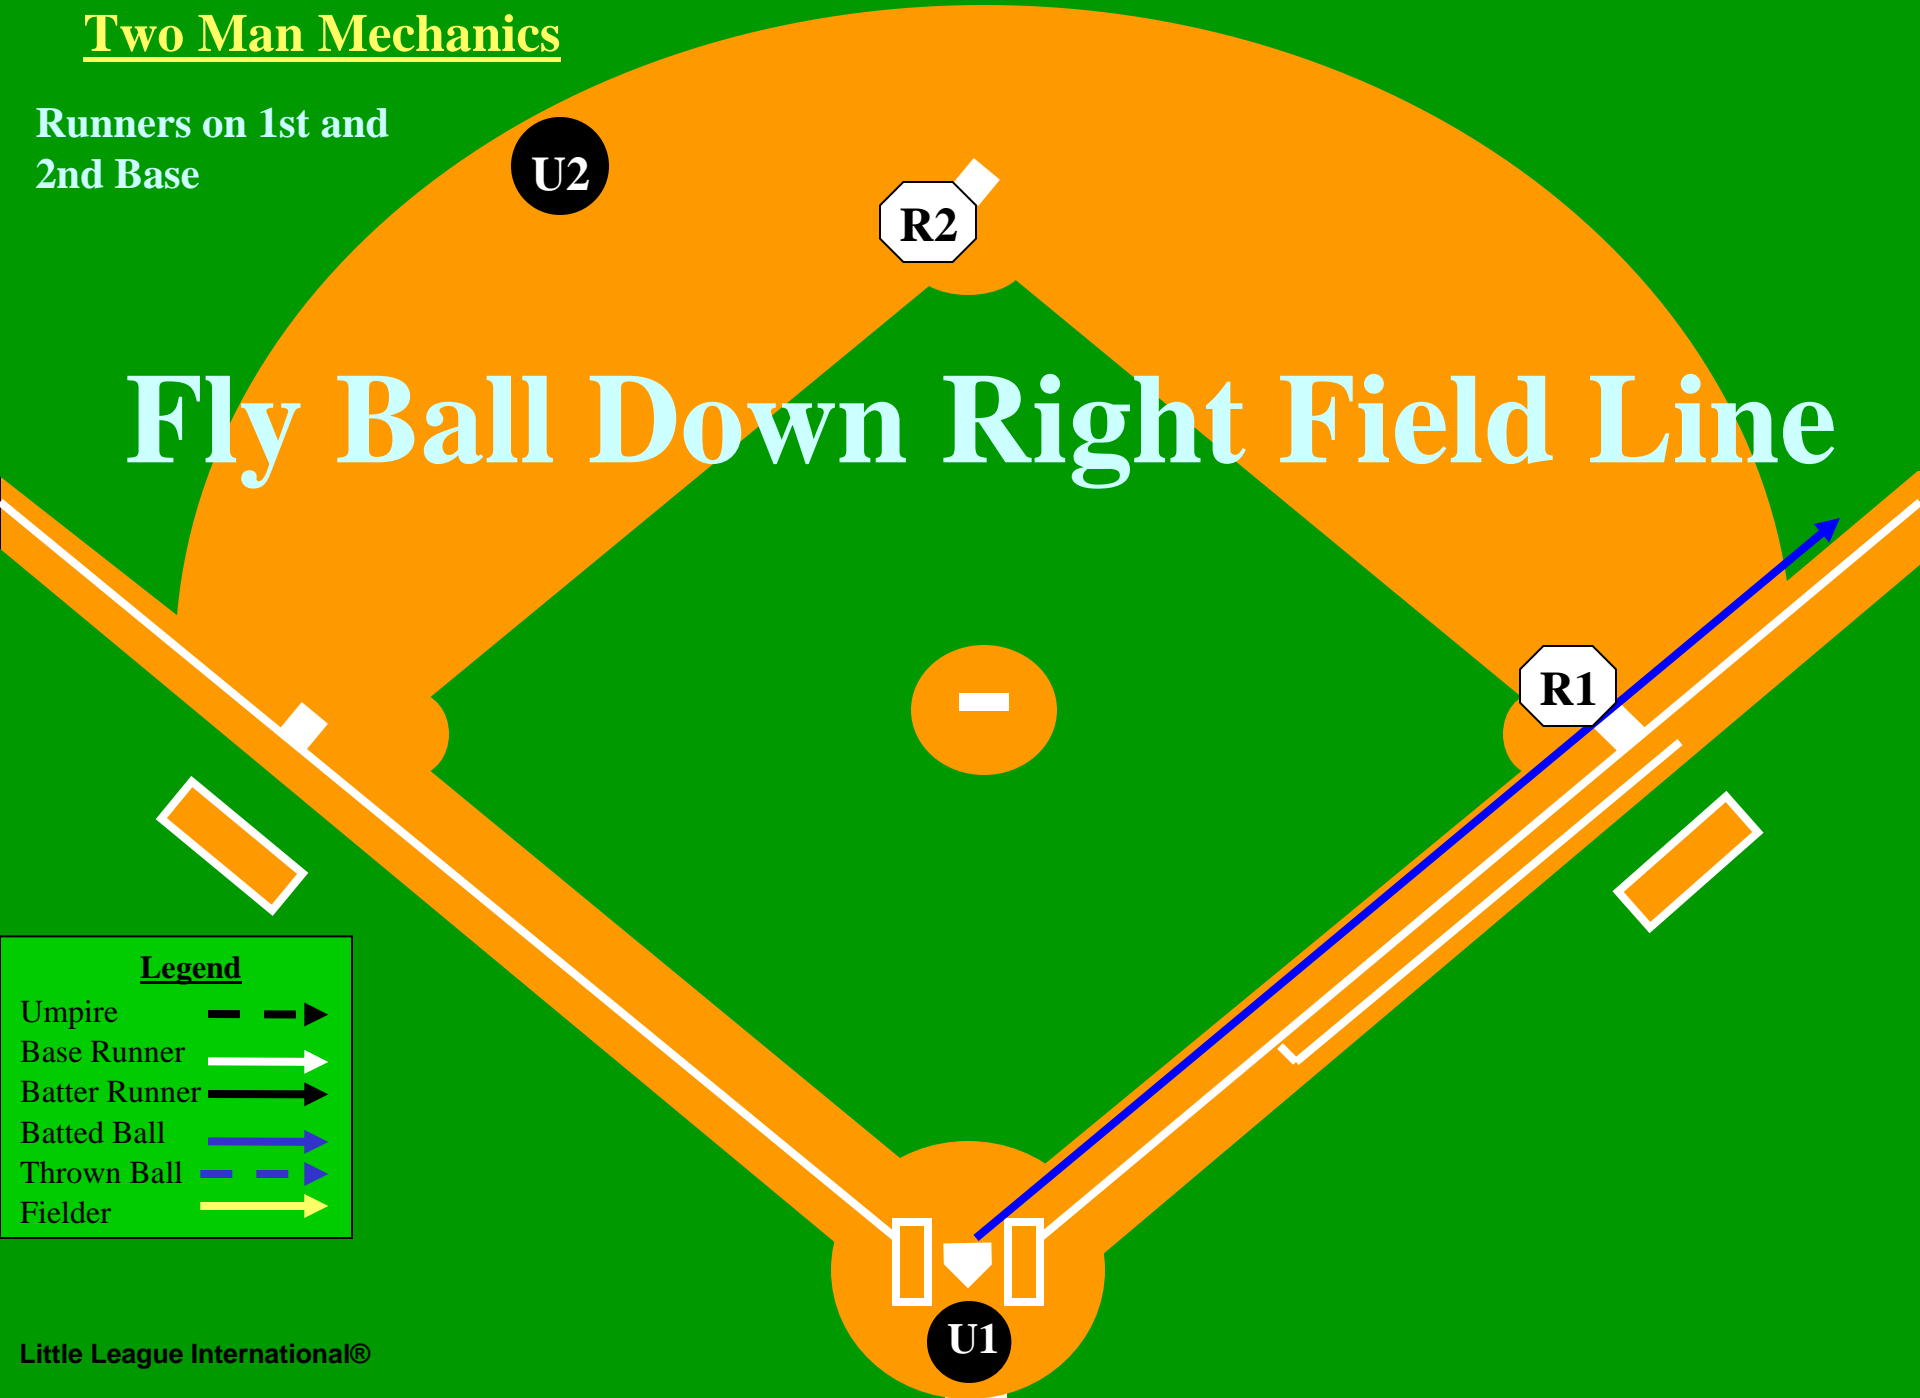

Two Man Mechanics

Runners on 1st and 2nd Base

Fly Ball Down Right Field Line

Legend

- Umpire
- Base Runner
- Batter Runner
- Batted Ball
- Thrown Ball
- Fielder