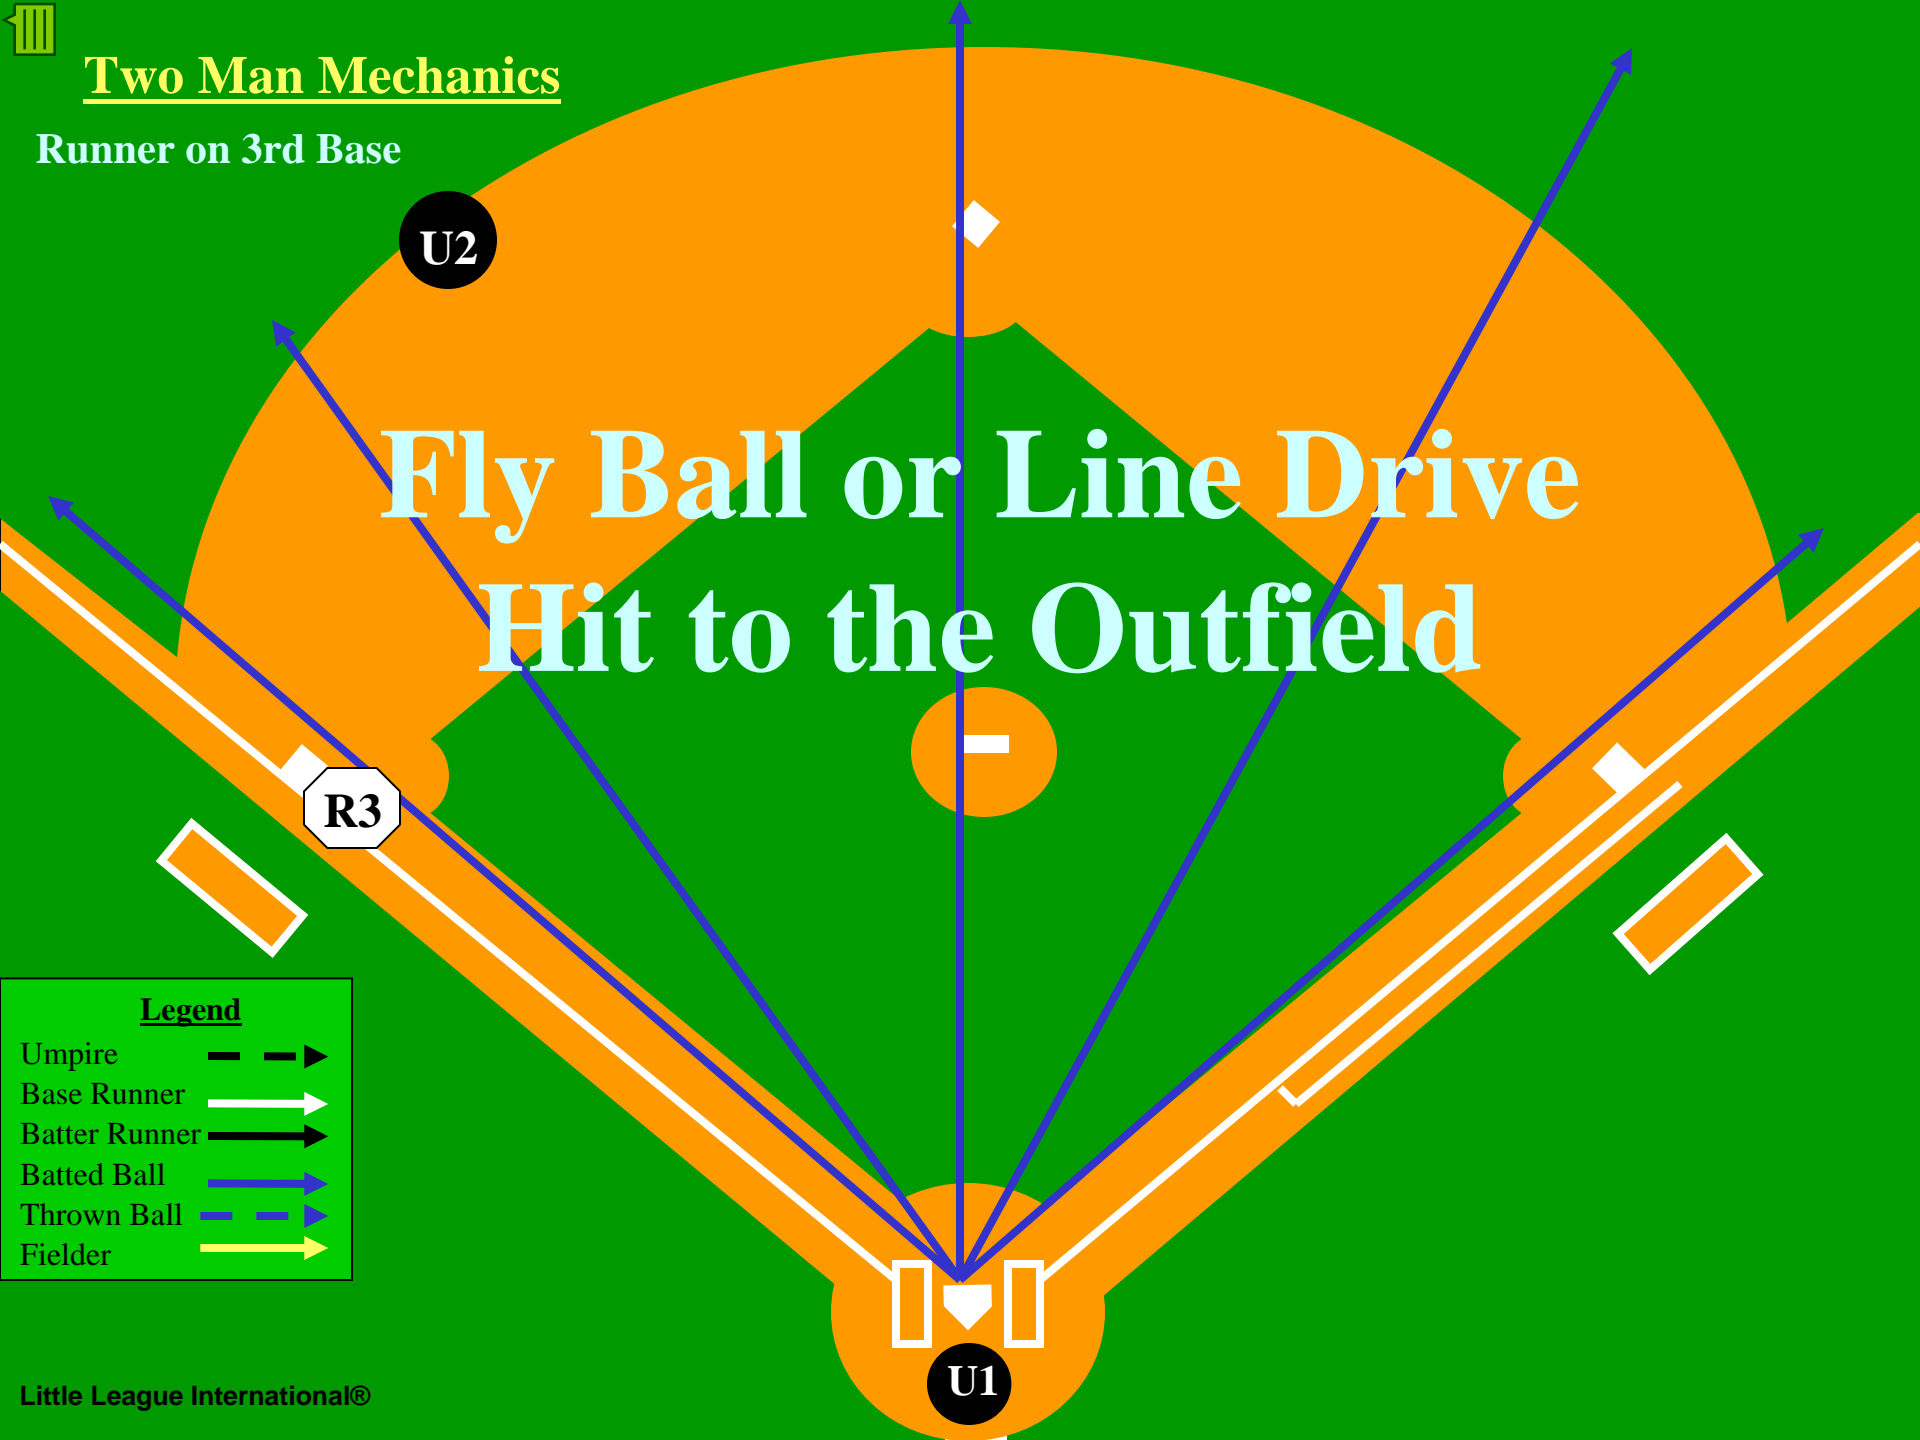

Two Man Mechanics

Runner on 3rd Base

Fly Ball or Line Drive Hit to the Outfield

Legend

- Umpire
- Base Runner
- Batter Runner
- Batted Ball
- Thrown Ball
- Fielder

Two Man Mechanics

Runner on 3rd Base

Fly Ball Down Left Field Line