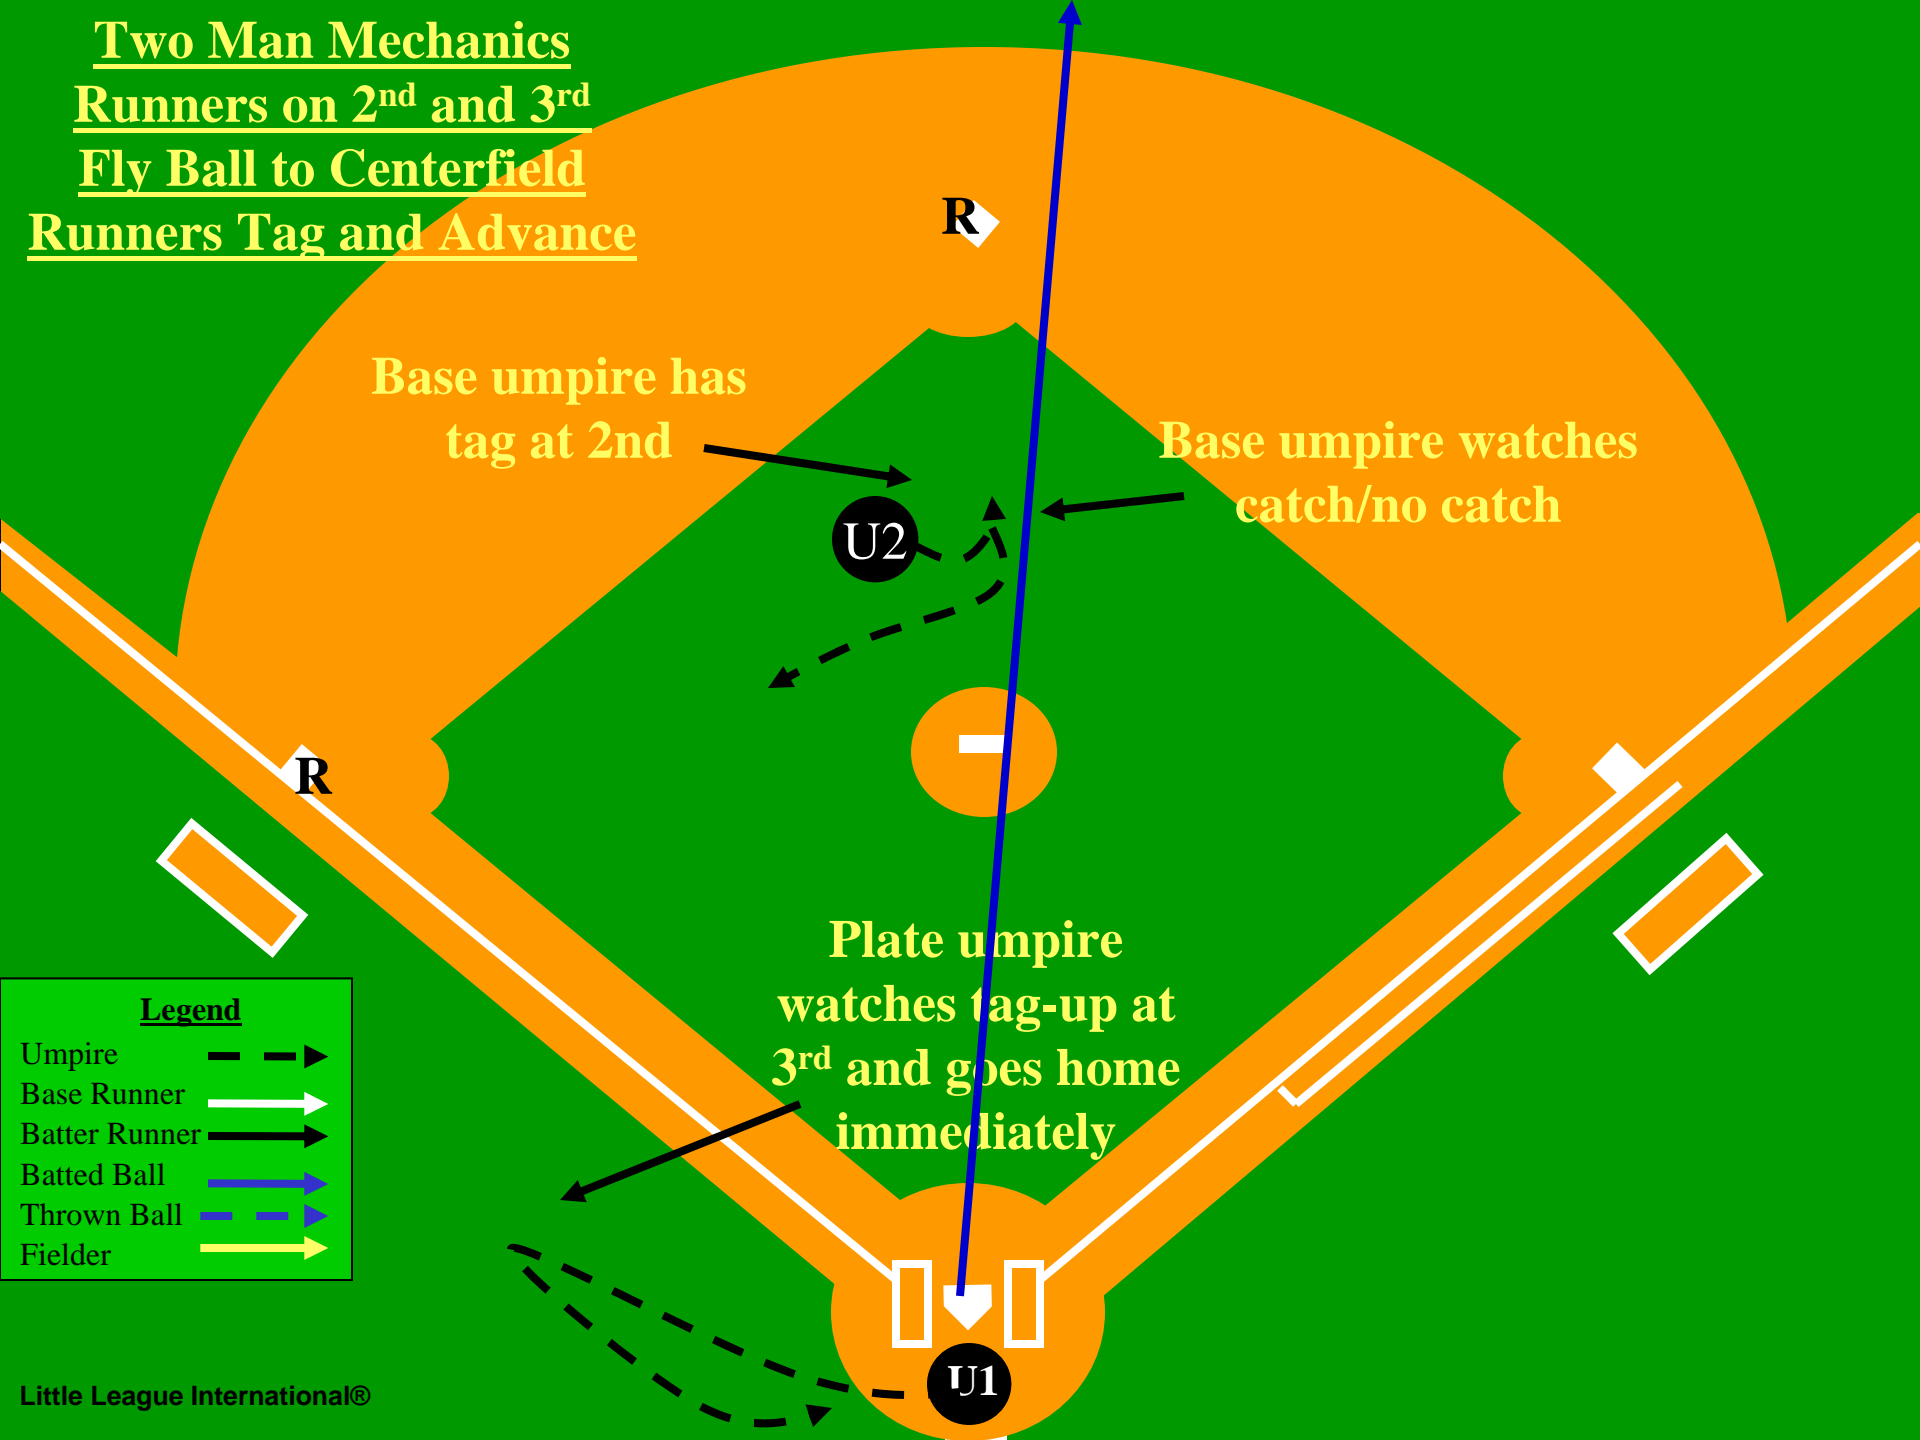

Stop to
observe play

Legend

- Umpire - - - - ->
- Base Runner - - - - ->
- Batter Runner - - - - ->
- Batted Ball - - - - ->
- Thrown Ball - - - - ->
- Fielder - - - - ->

Two Man Mechanics
Runners on 2nd and 3rd
Fly Ball to Centerfield
Runners Tag and Advance