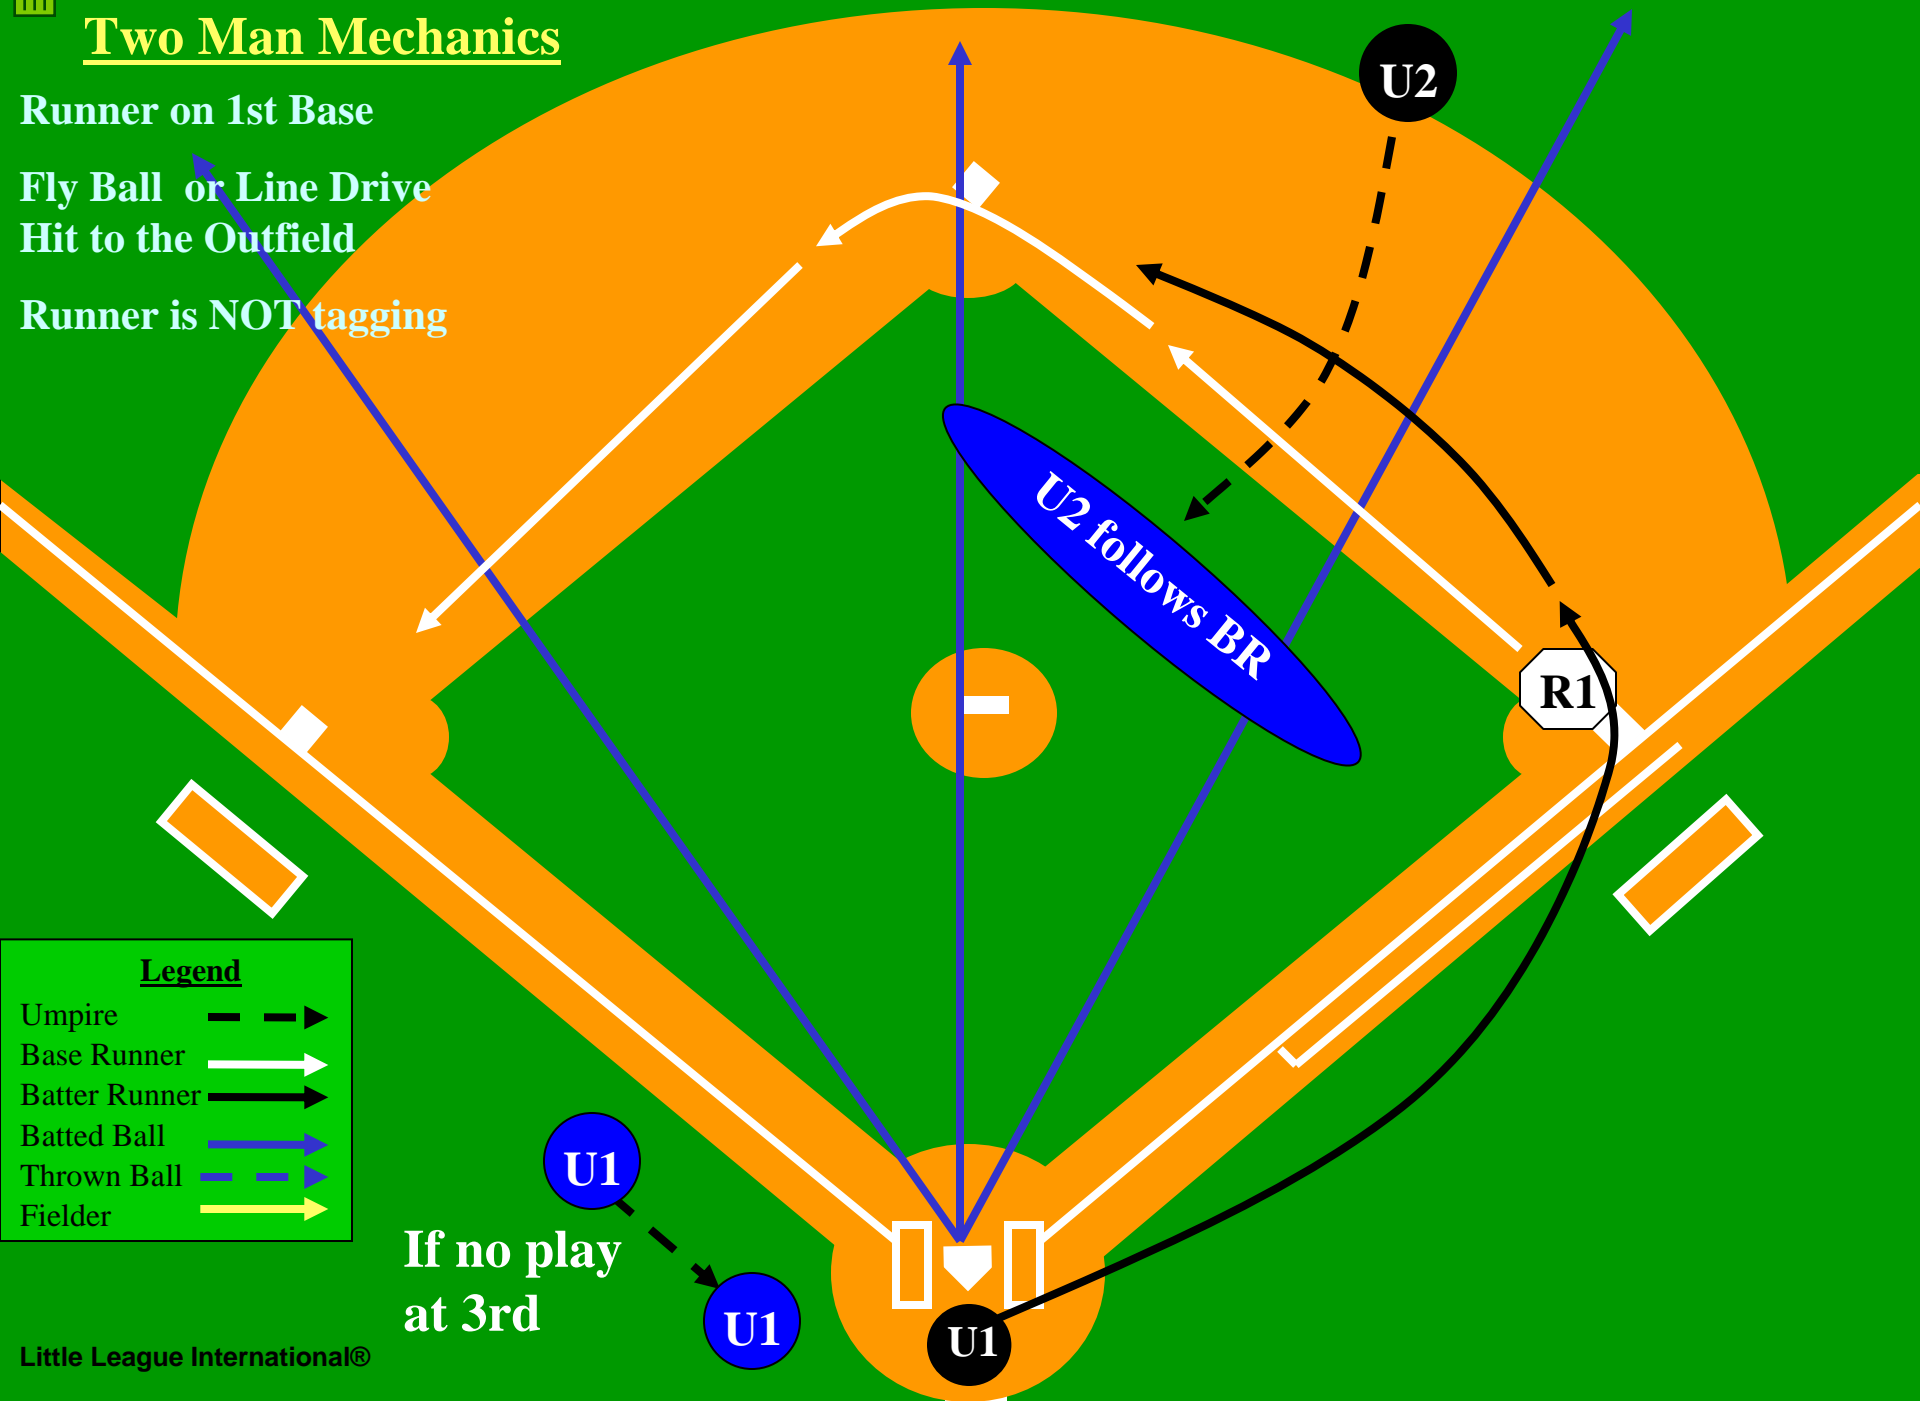

Two Man Mechanics

Runner on 1st Base
Fly Ball or Line Drive
Hit to the Outfield
Runner is NOT tagging

Legend

- Umpire
- Base Runner
- Batter Runner
- Batted Ball
- Thrown Ball
- Fielder

If no play
at 3rd