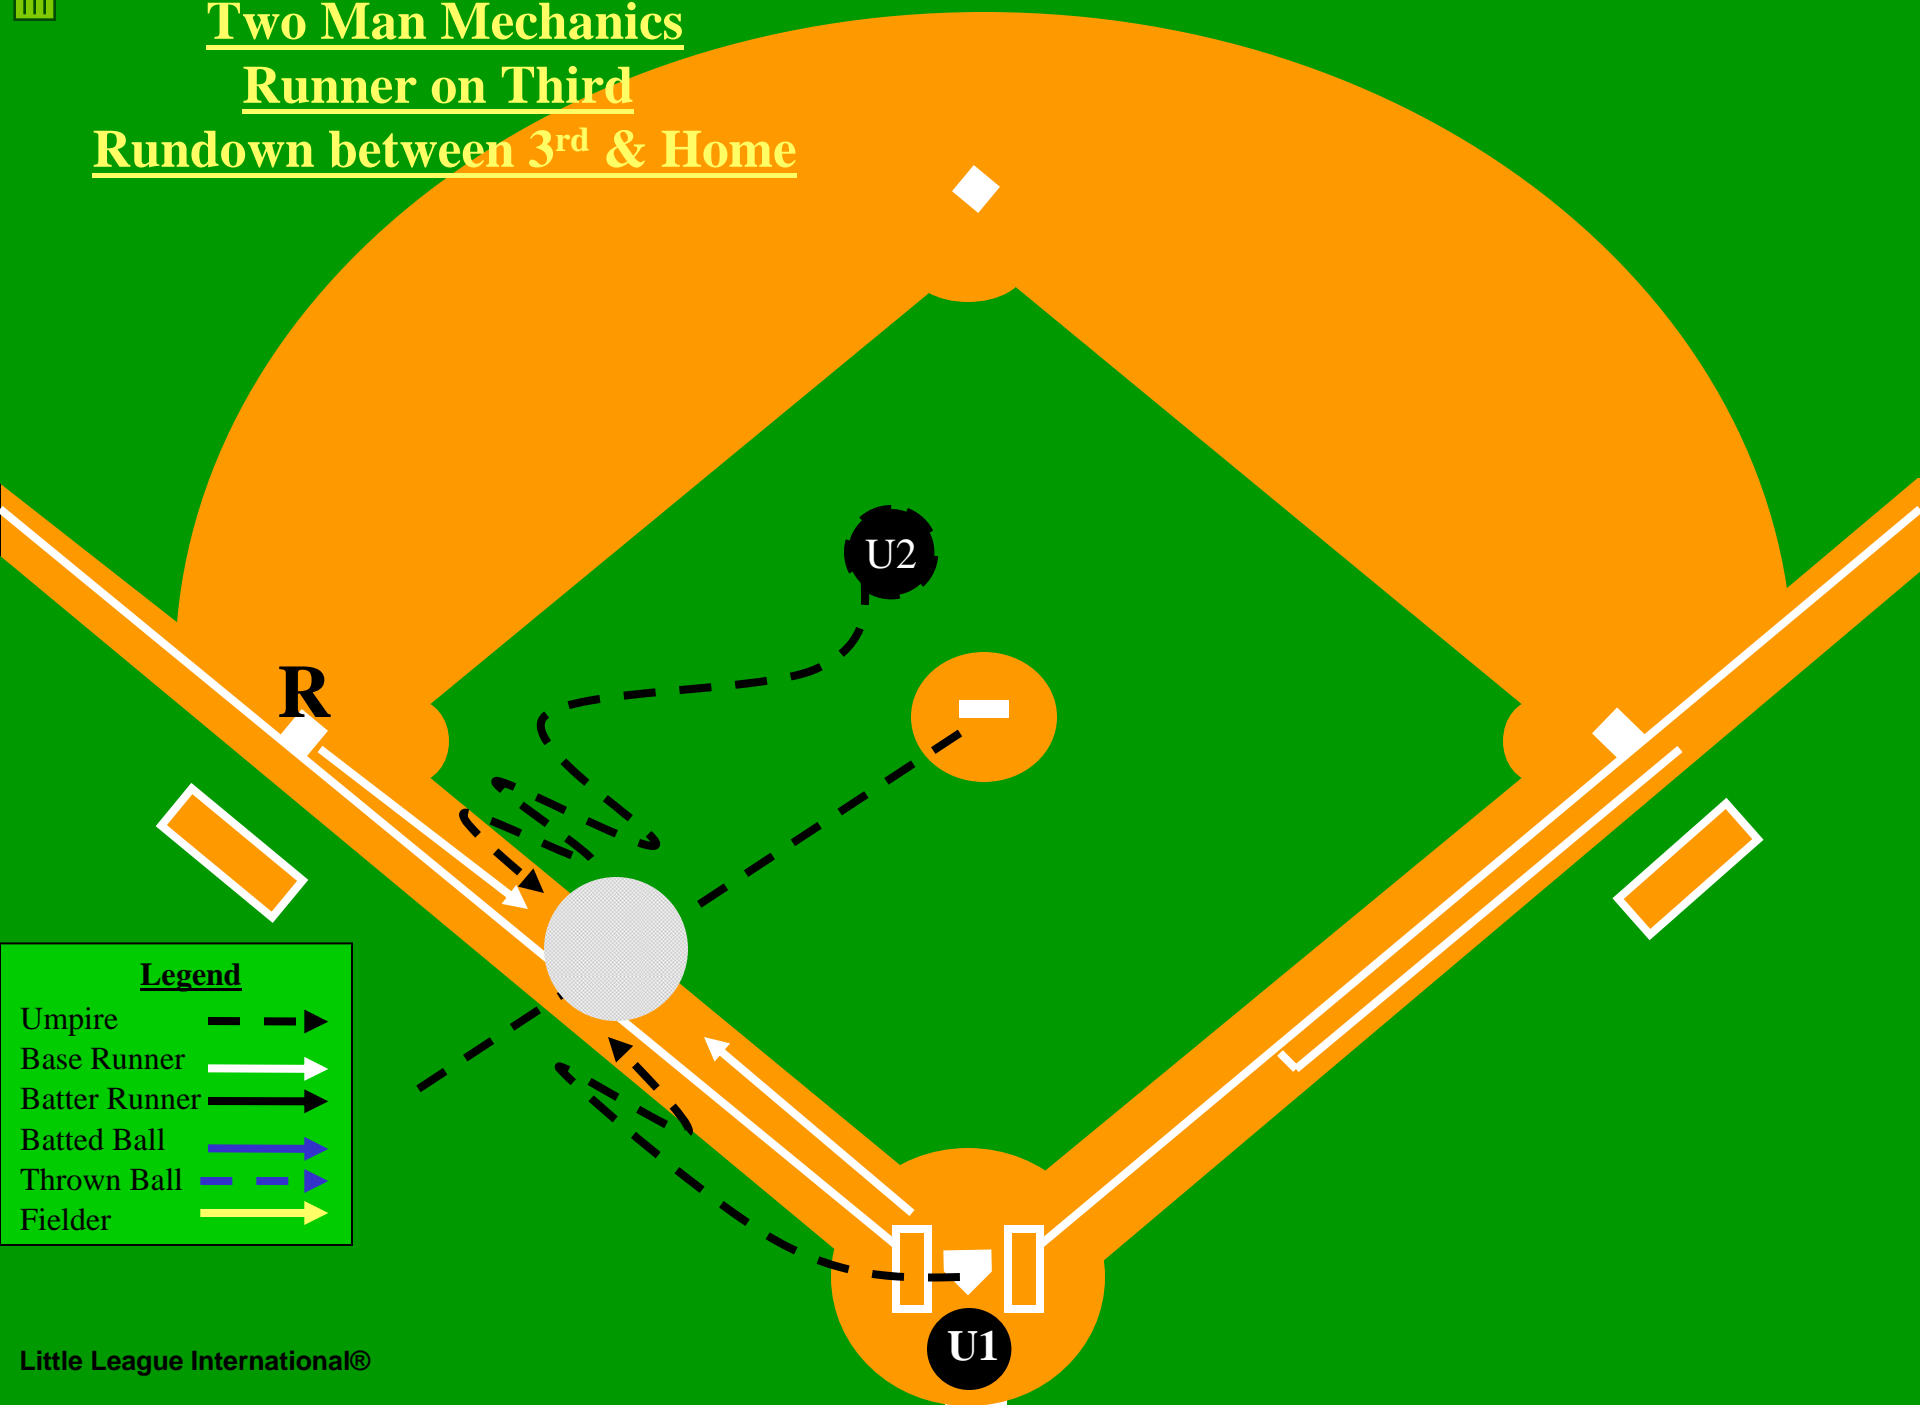

Two Man Mechanics

Runner from 1st to 3rd base

Overthrow R1 breaks for home

Rundowns

Legend

- Umpire 
- Base Runner 
- Batter Runner 
- Batted Ball 
- Thrown Ball 
- Fielder 

U1

Two Man Mechanics
Runner on Third
Rundown between 3rd & Home