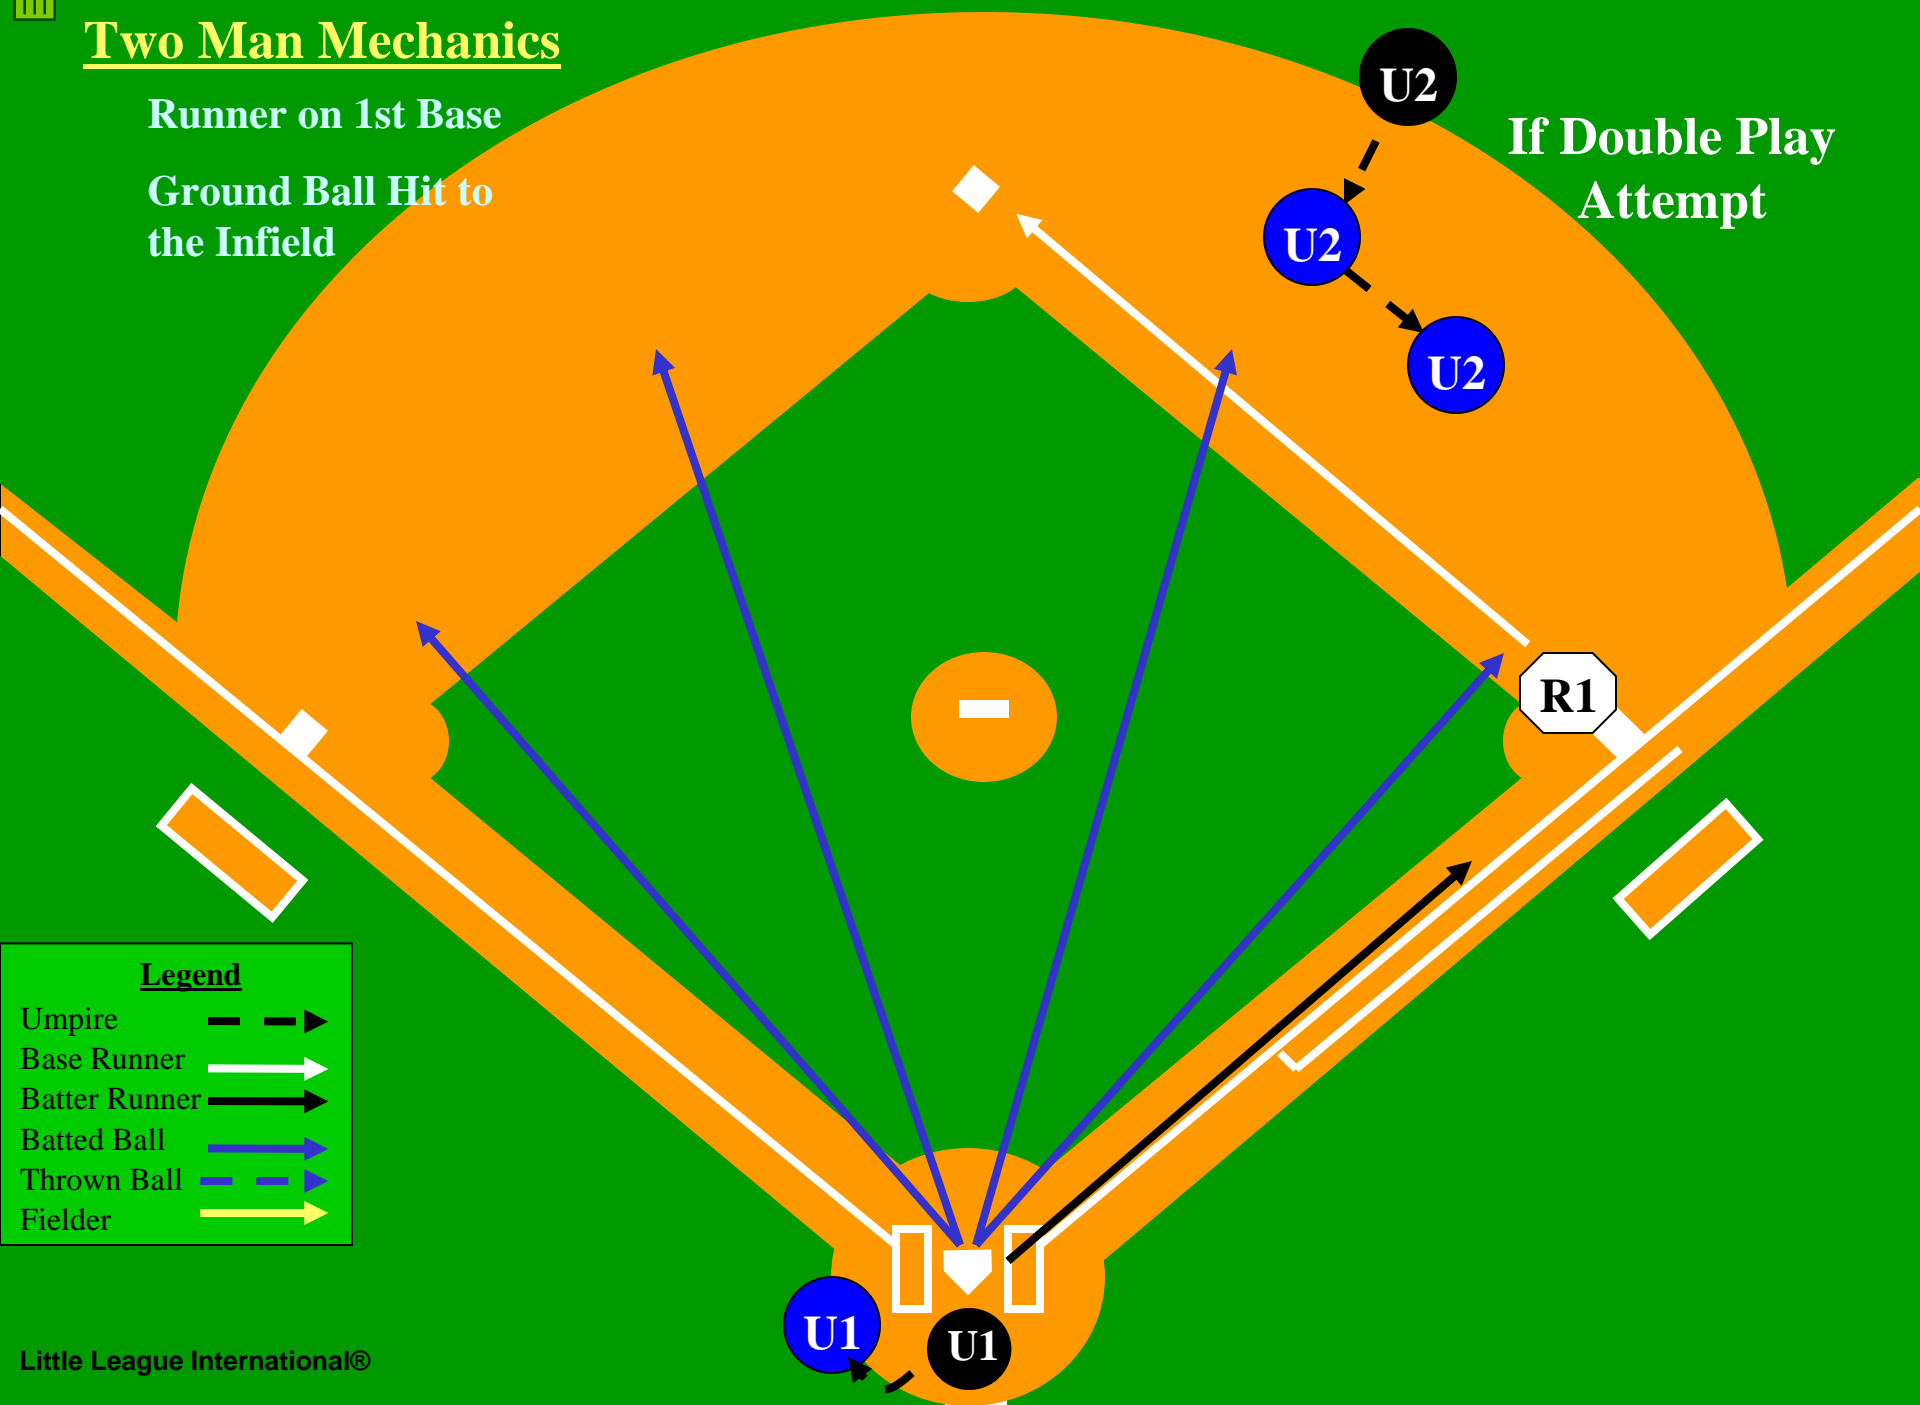

Two Man Mechanics

Runner on 1st Base

Ground Ball Hit to the Infield

If Double Play Attempt

Legend

- Umpire
- Base Runner
- Batter Runner
- Batted Ball
- Thrown Ball
- Fielder