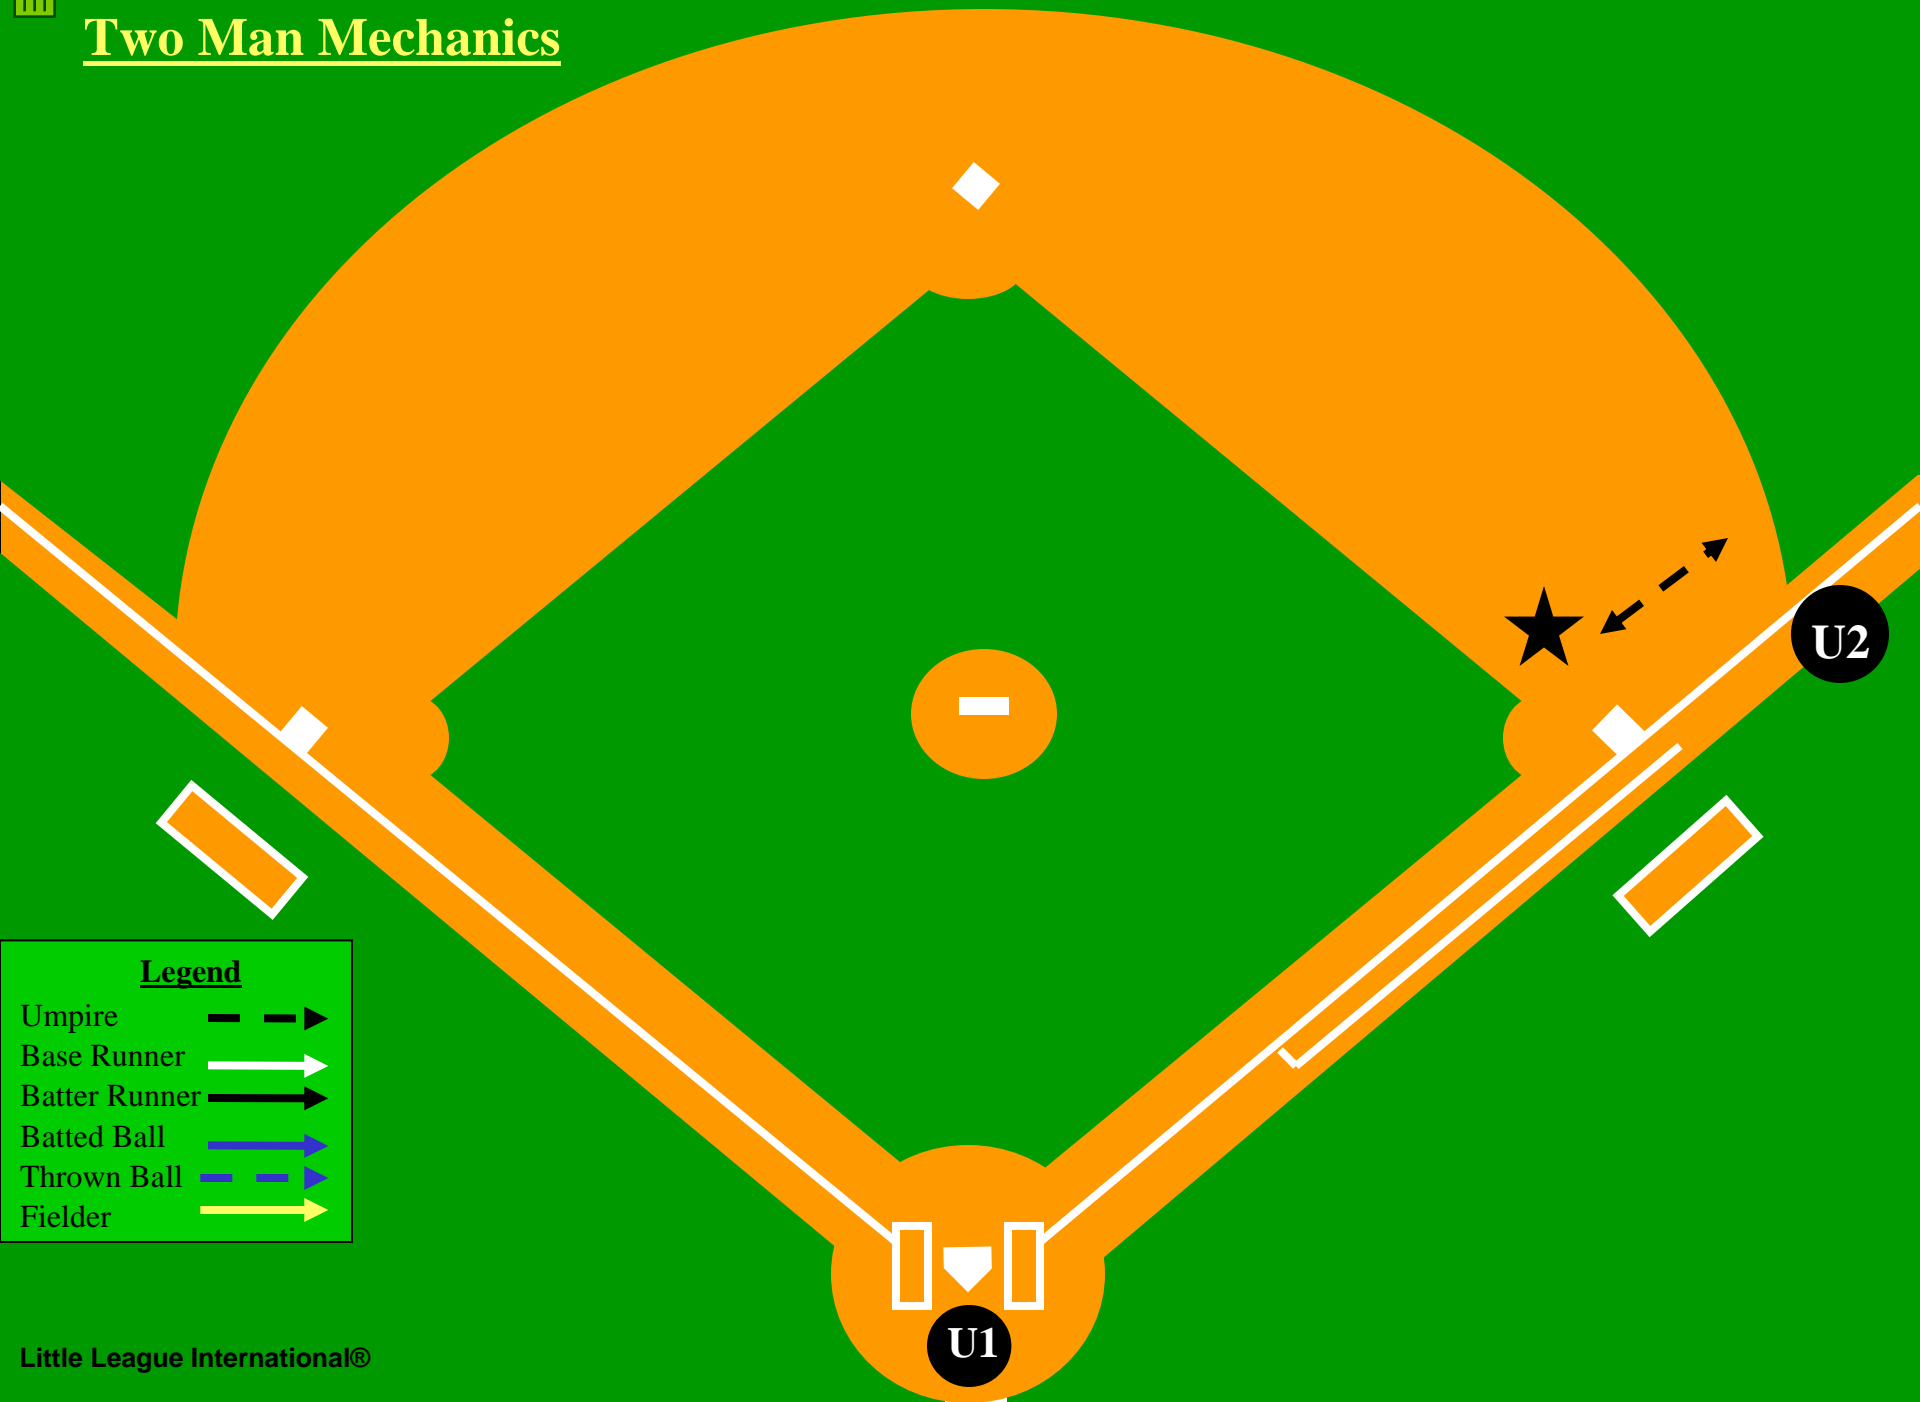

Two Man Mechanics

Legend

- Umpire
- Base Runner
- Batter Runner
- Batted Ball
- Thrown Ball
- Fielder