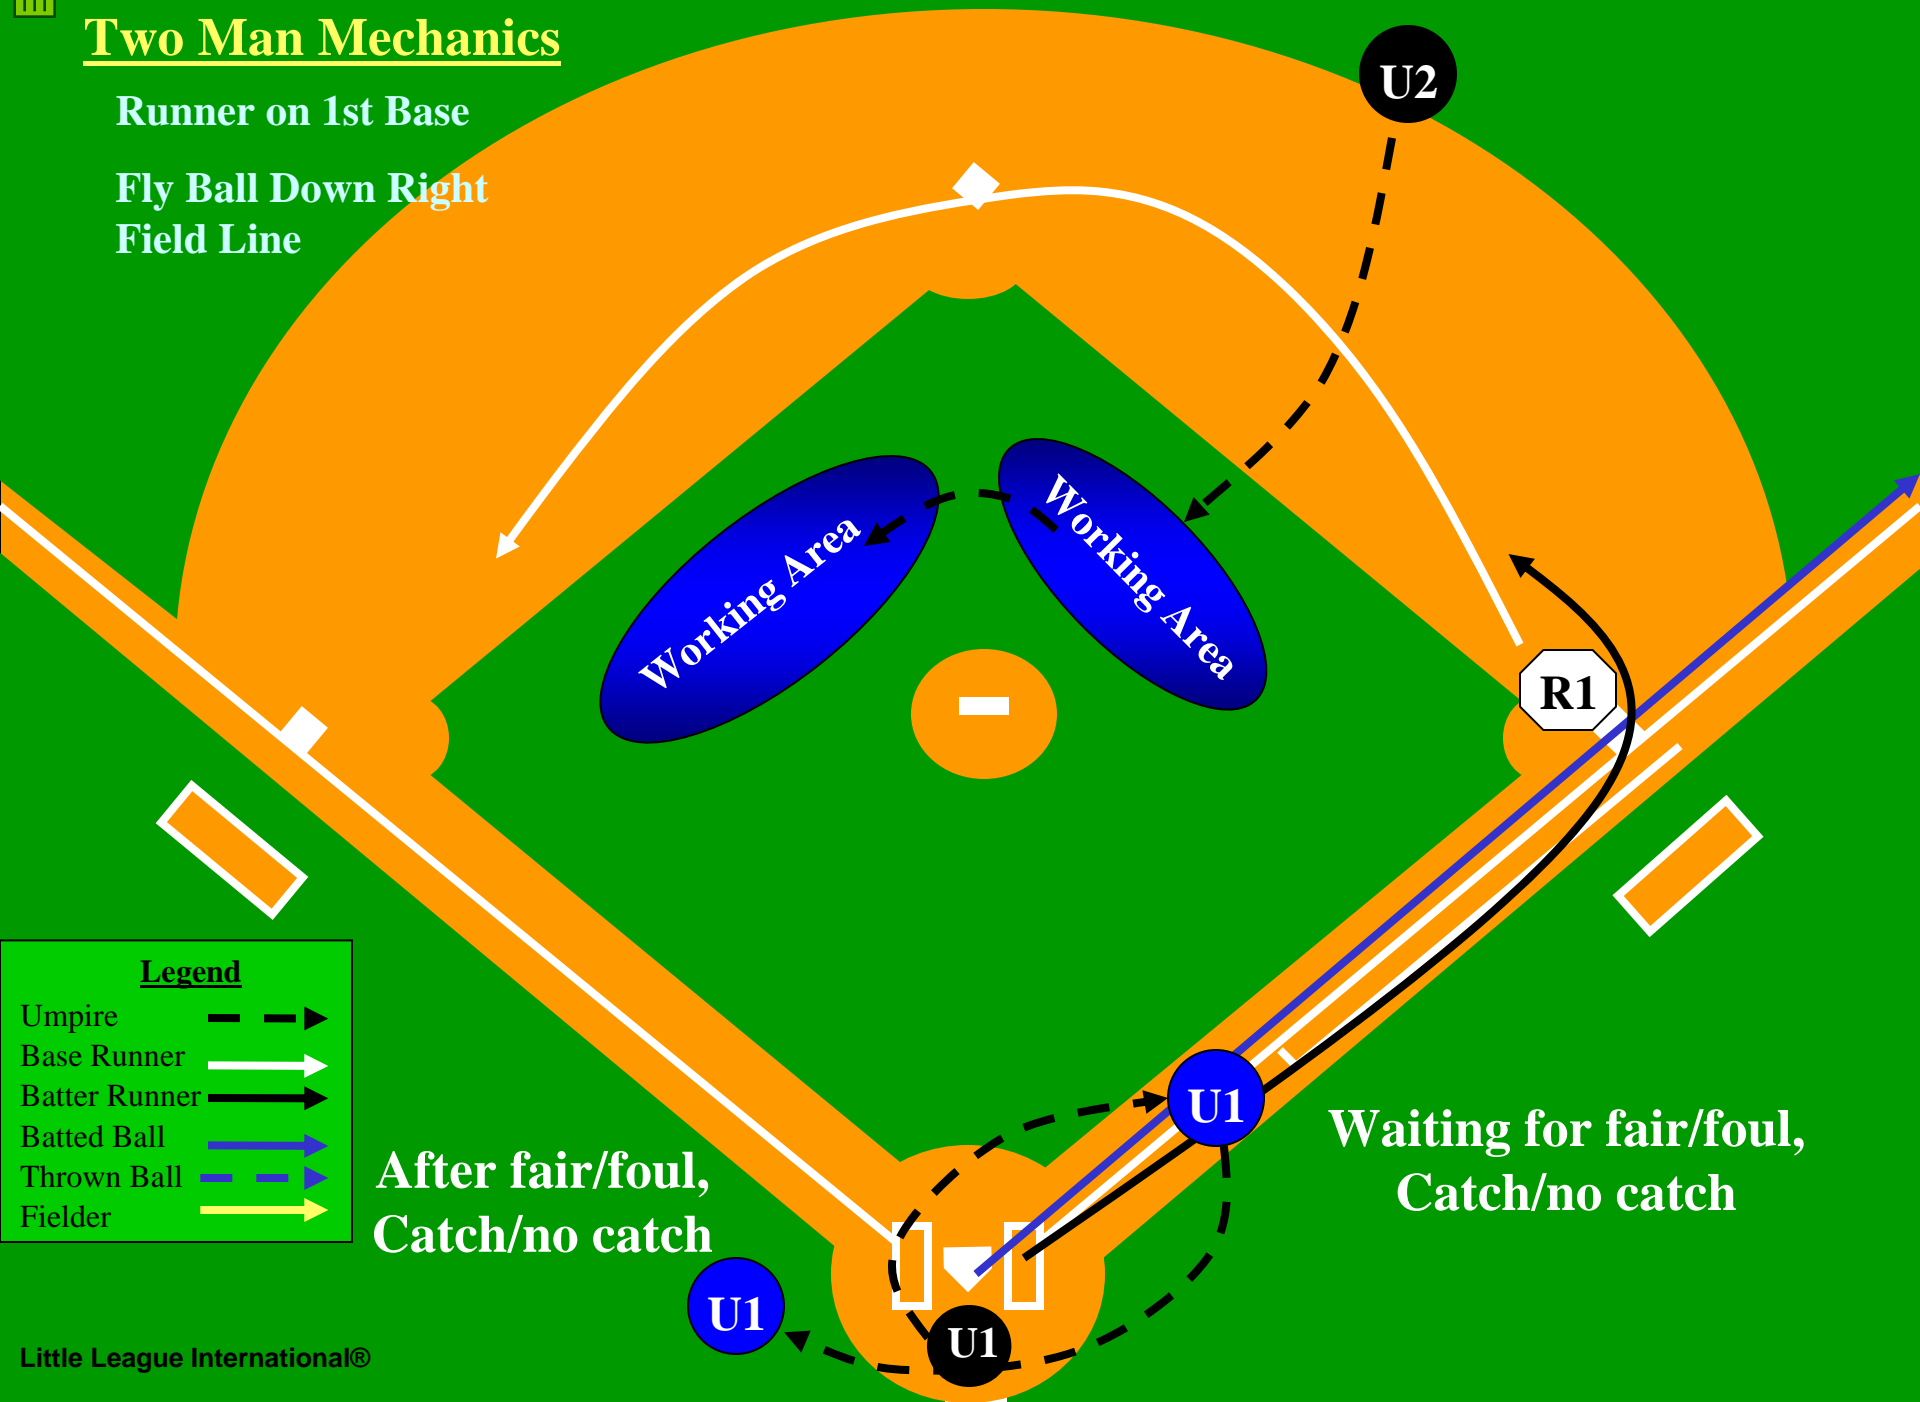

Two Man Mechanics

Runner on 1st Base

Fly Ball Down Right
Field Line

Legend

- Umpire
- Base Runner
- Batter Runner
- Batted Ball
- Thrown Ball
- Fielder

After fair/foul,
Catch/no catch

Waiting for fair/foul,
Catch/no catch