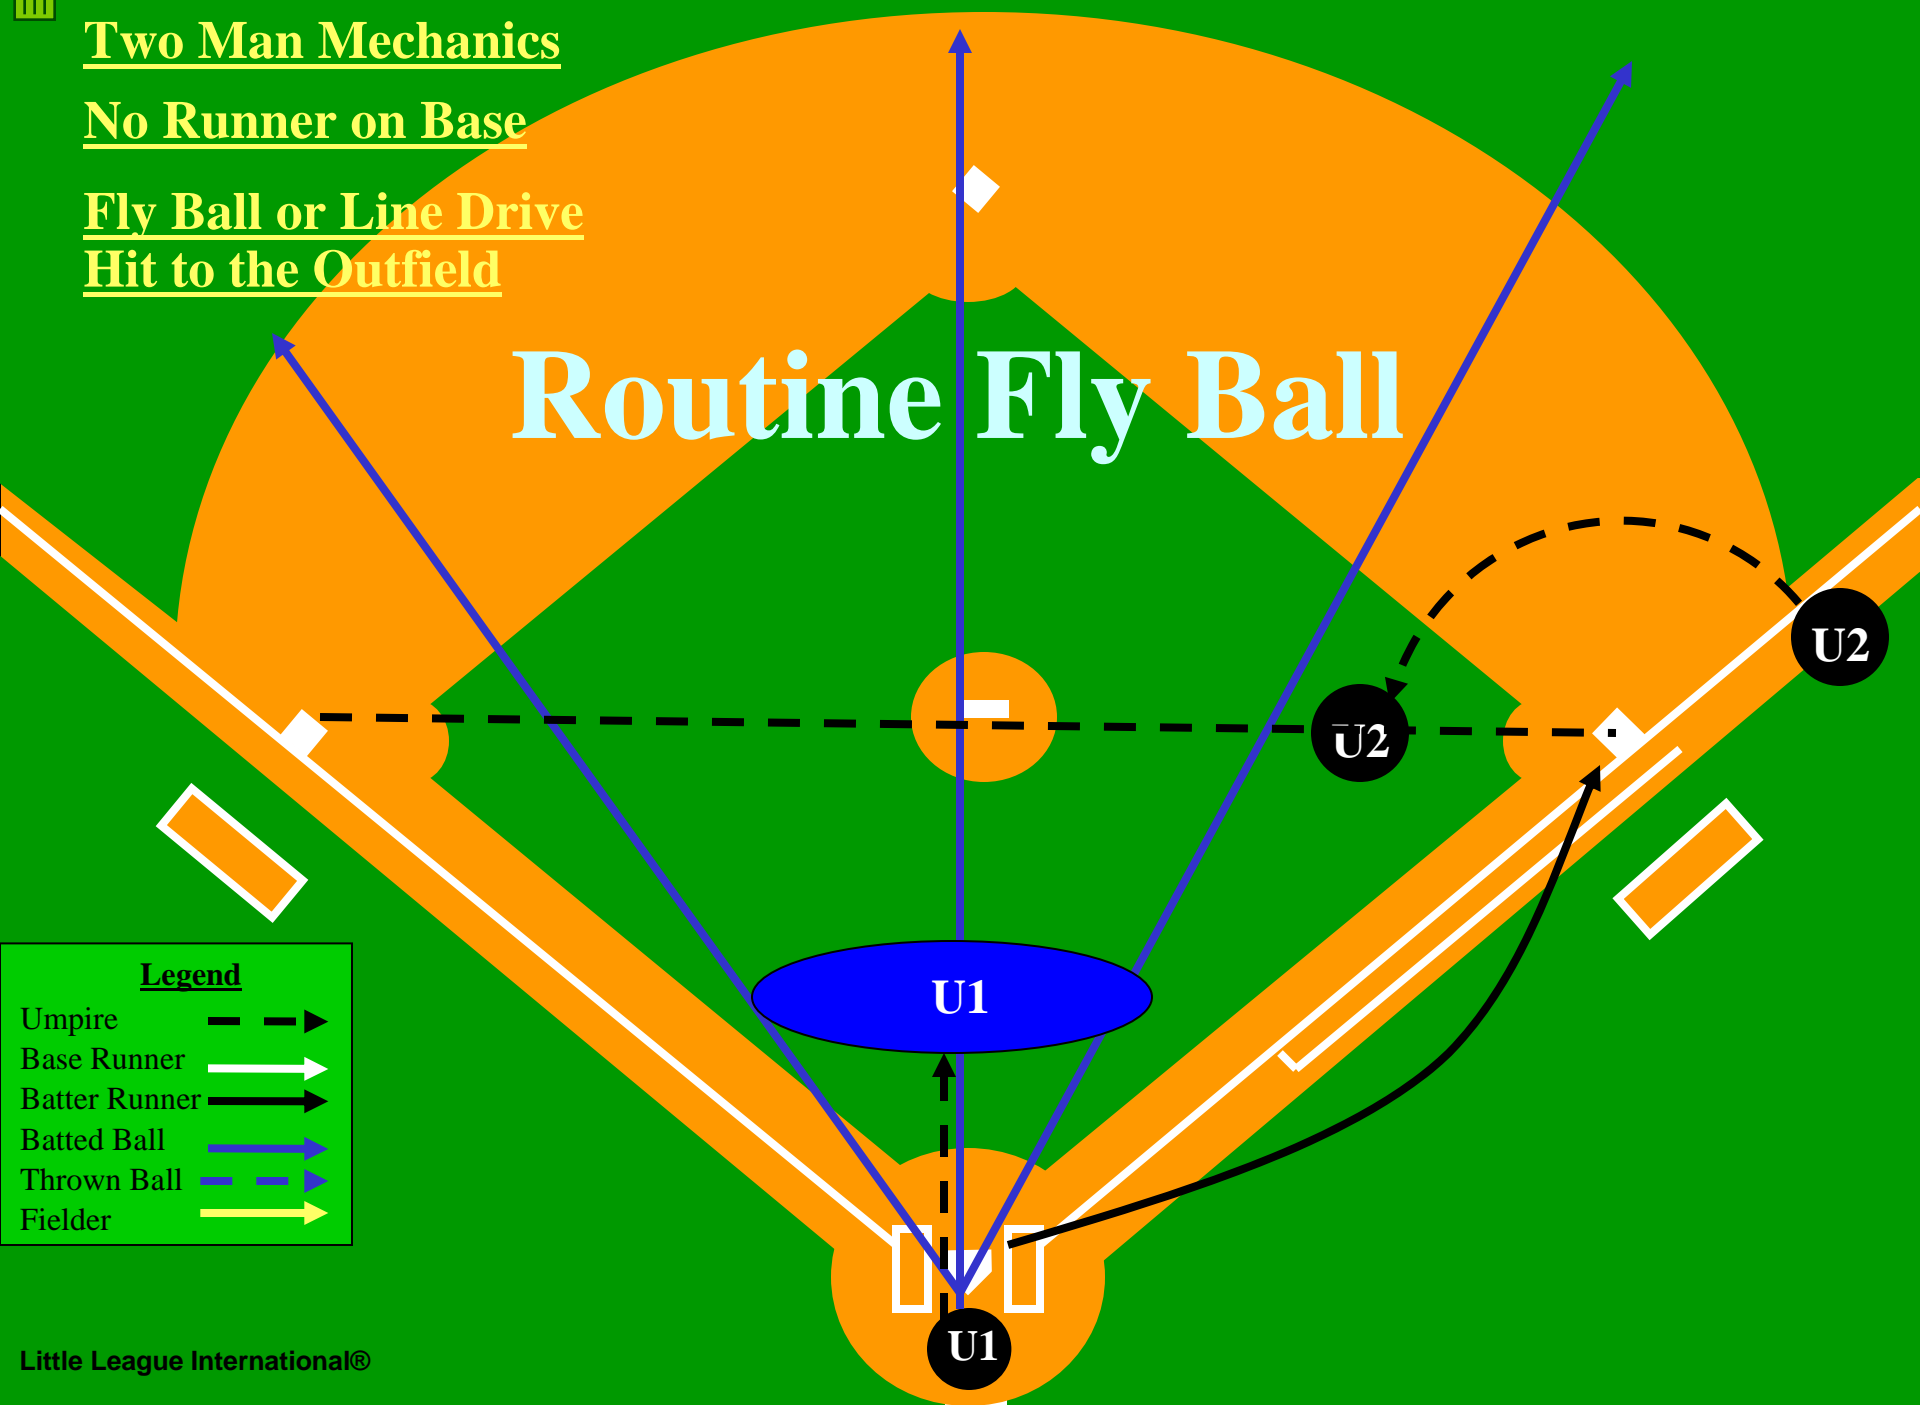

Two Man Mechanics

No Runner on Base

Fly Ball or Line Drive

Hit to the Outfield

Routine Fly Ball

Legend

- Umpire
- Base Runner
- Batter Runner
- Batted Ball
- Thrown Ball
- Fielder