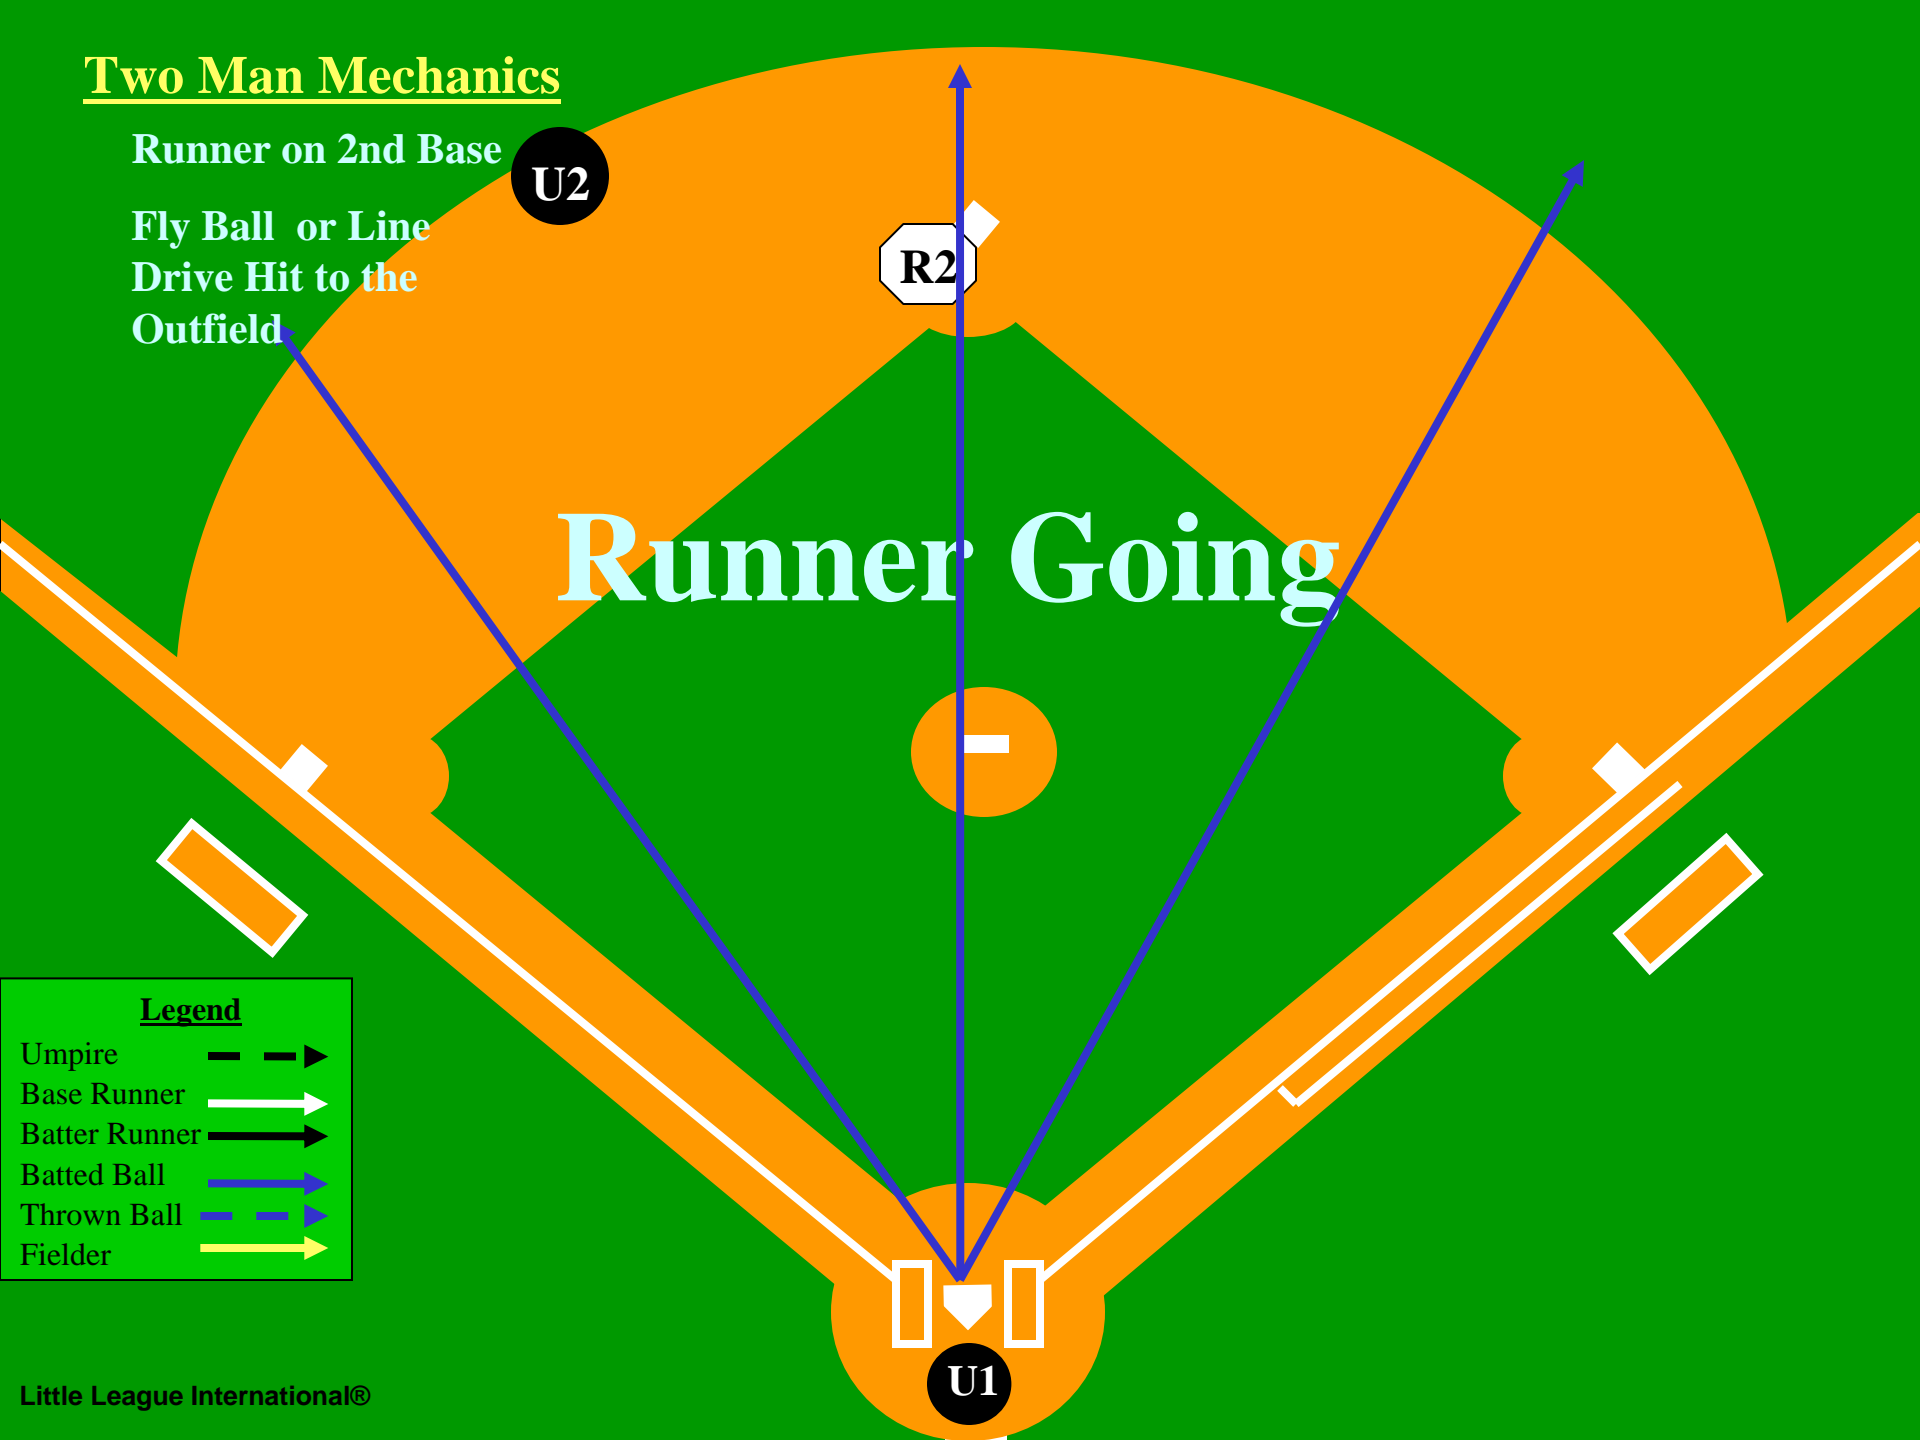

Two Man Mechanics

Runner on 2nd Base

U2

Fly Ball or Line
Drive Hit to the
Outfield

R2

Runner Going

Legend

Umpire	---
Base Runner	→
Batter Runner	→
Batted Ball	→
Thrown Ball	→
Fielder	→

U1