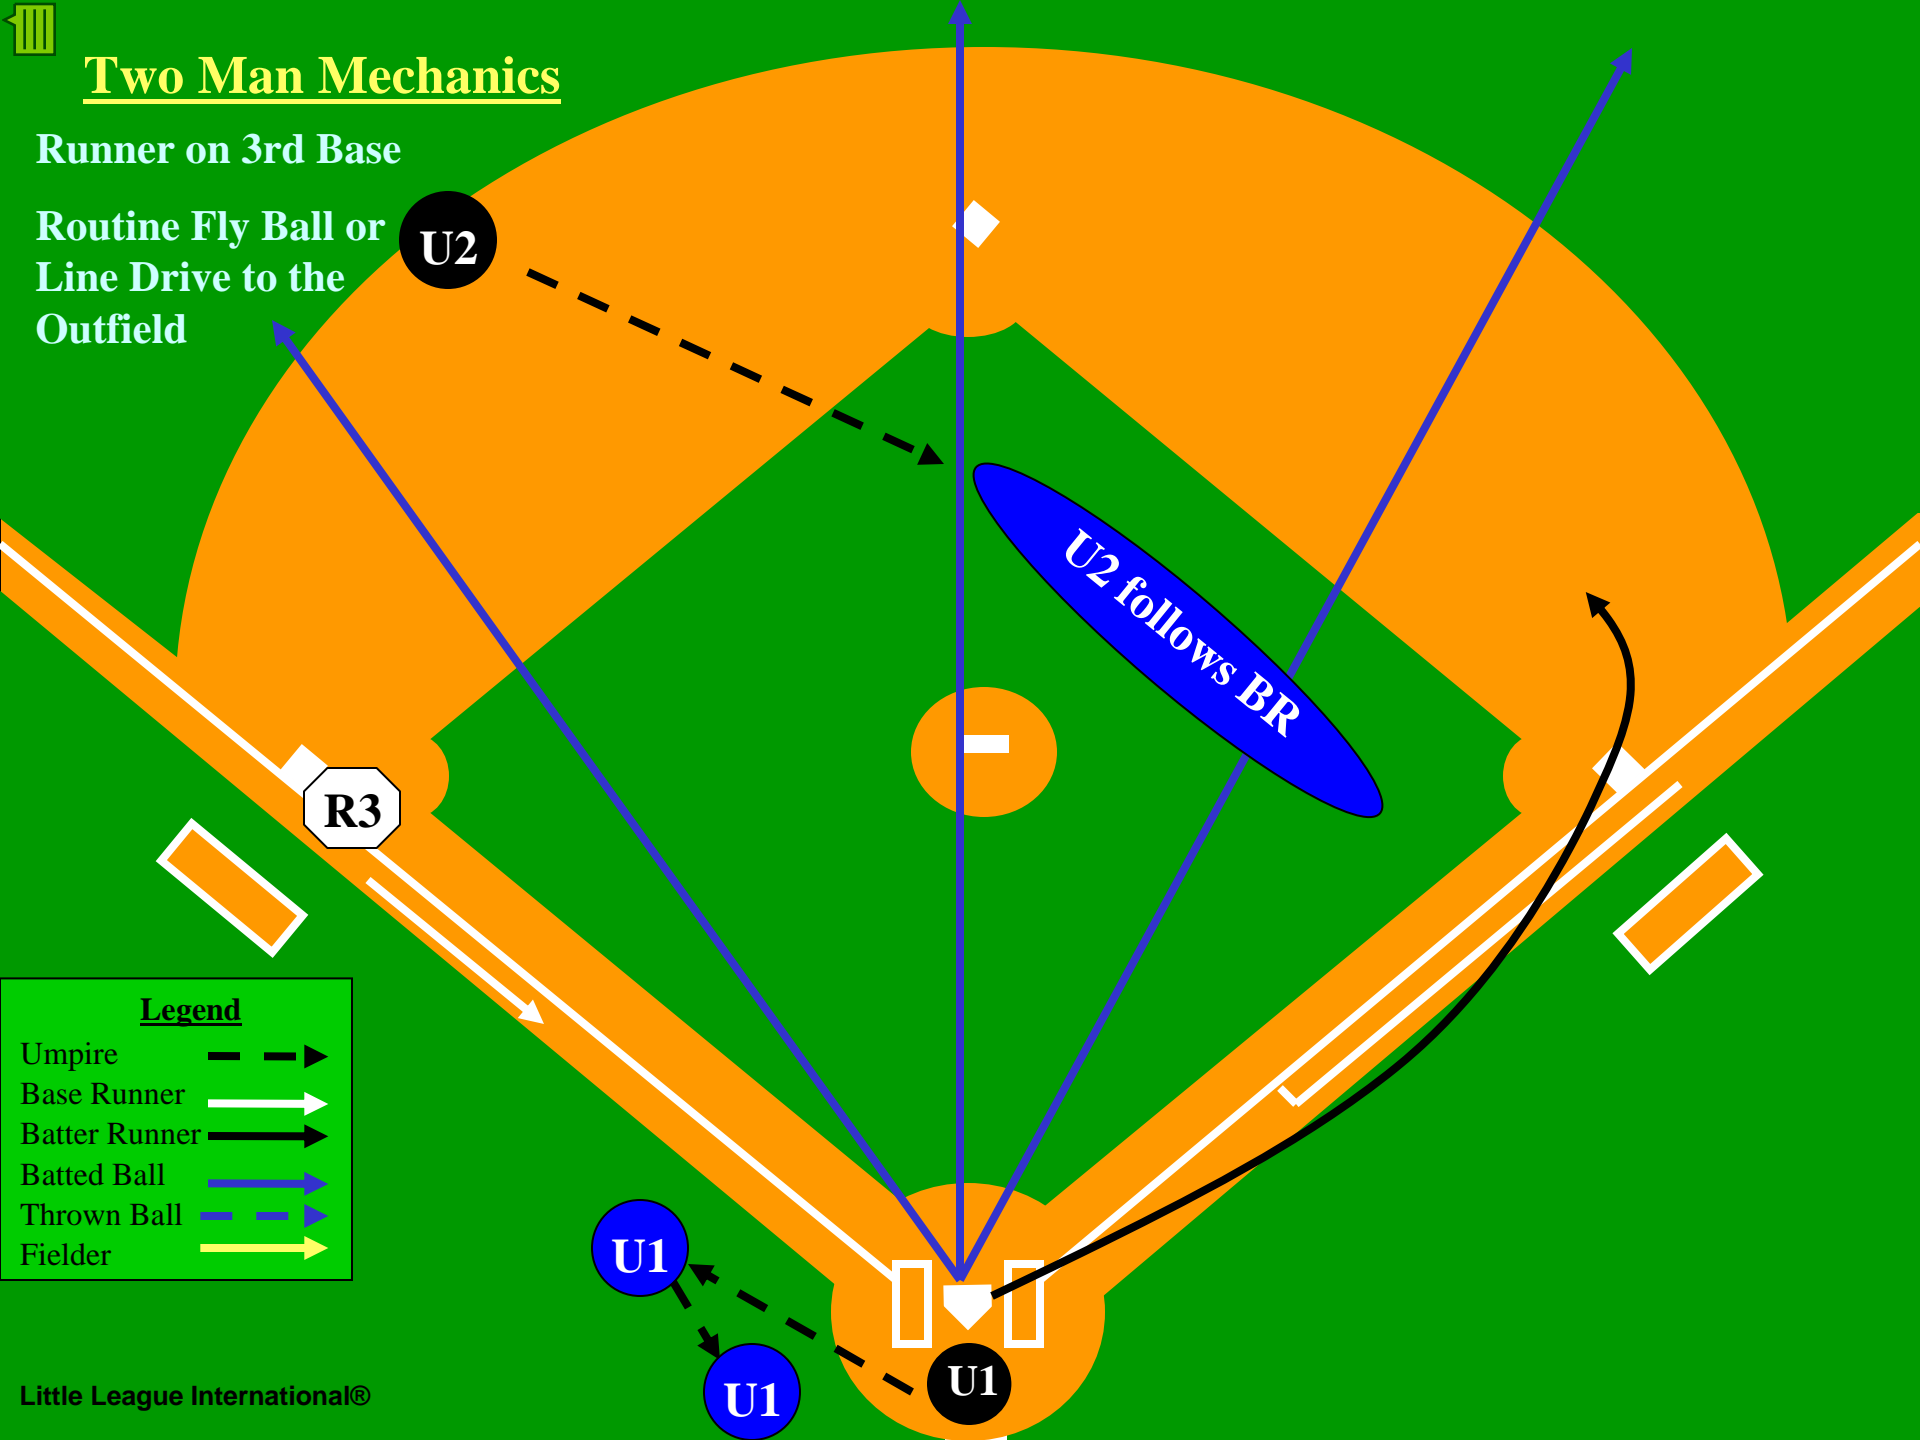

R3

U1

Legend

- Umpire 
- Base Runner 
- Batter Runner 
- Batted Ball 
- Thrown Ball 
- Fielder 

Two Man Mechanics

Runner on 3rd Base

Routine Fly Ball or
Line Drive to the
Outfield

Legend