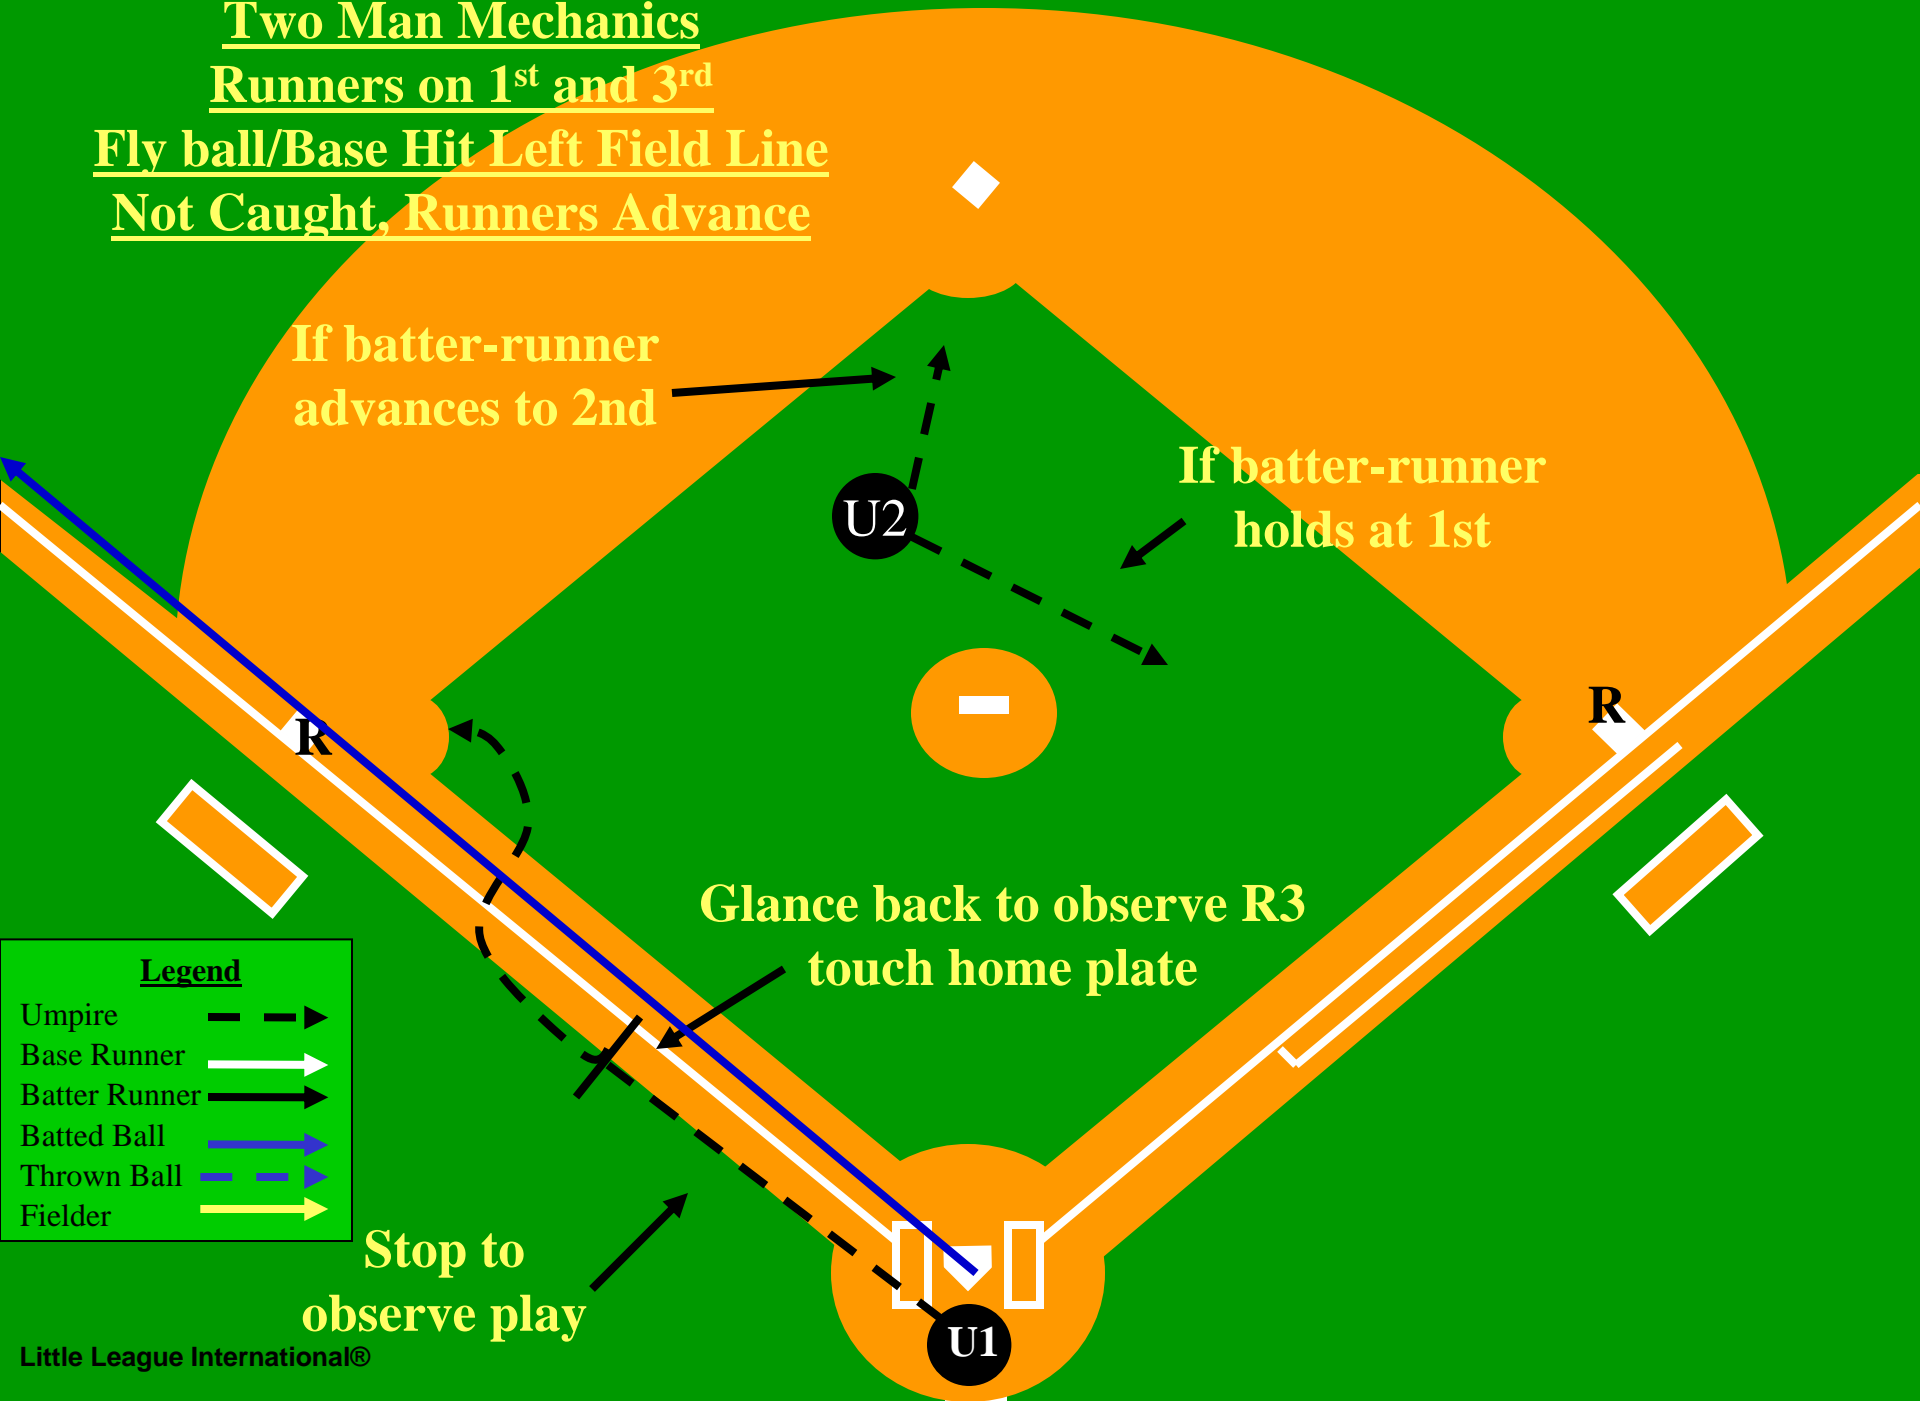

Two Man Mechanics

Runners on 1st and 3rd

Fly ball/Base Hit Left Field Line

Not Caught, Runners Advance

If batter-runner
advances to 2nd

If batter-runner
holds at 1st

Glance back to observe R3
touch home plate

Stop to
observe play

Legend

- Umpire - - - - ->
- Base Runner - - - - ->
- Batter Runner - - - - ->
- Batted Ball - - - - ->
- Thrown Ball - - - - ->
- Fielder - - - - ->