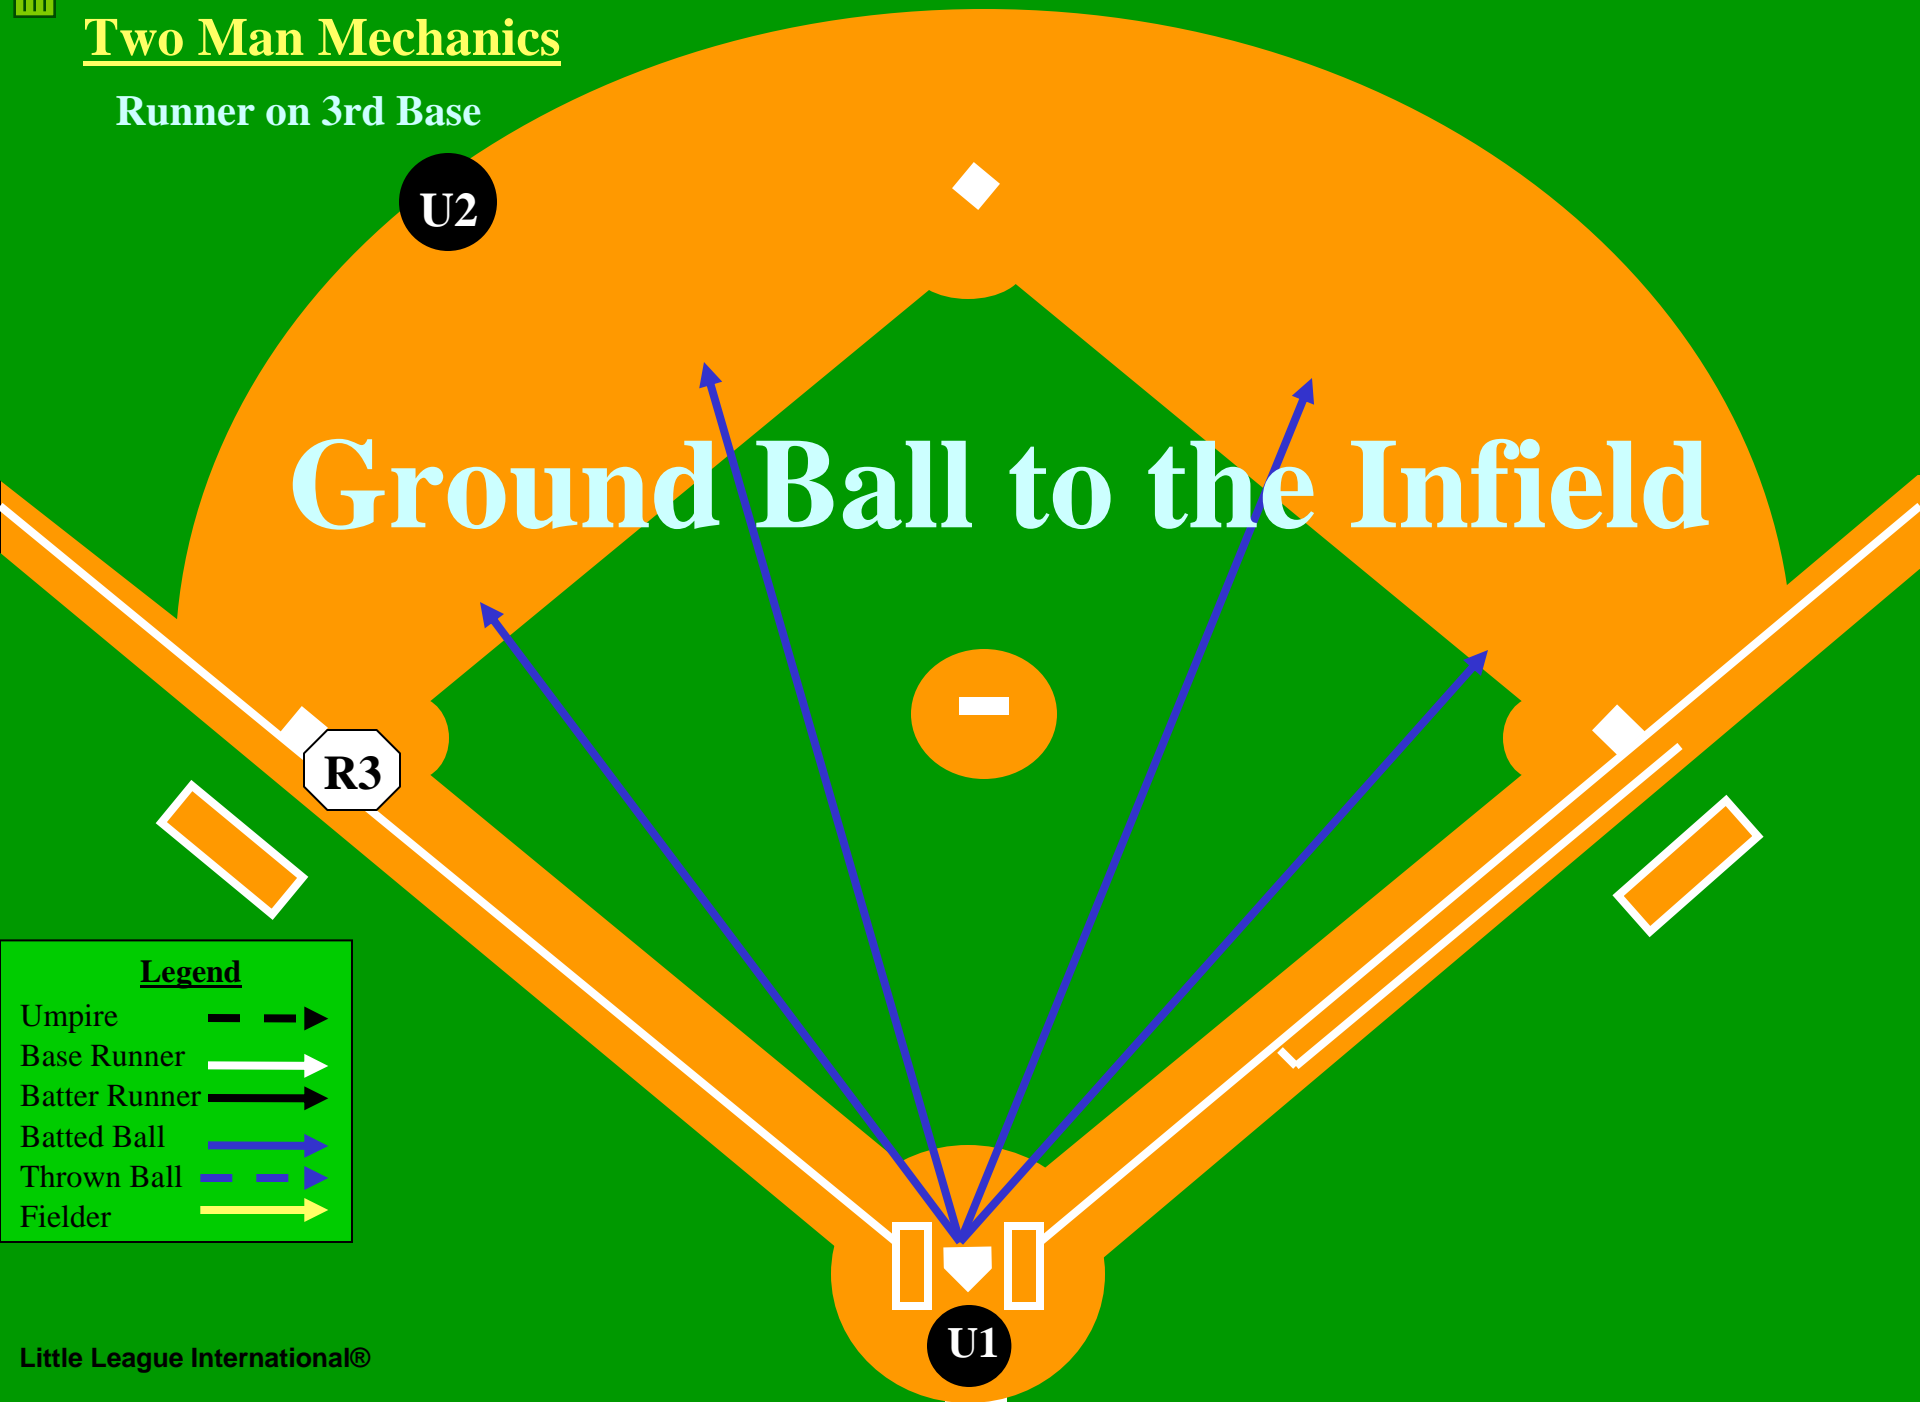

Two Man Mechanics

Runner on 3rd Base

Ground Ball to the Infield

Legend

- Umpire
- Base Runner
- Batter Runner
- Batted Ball
- Thrown Ball
- Fielder