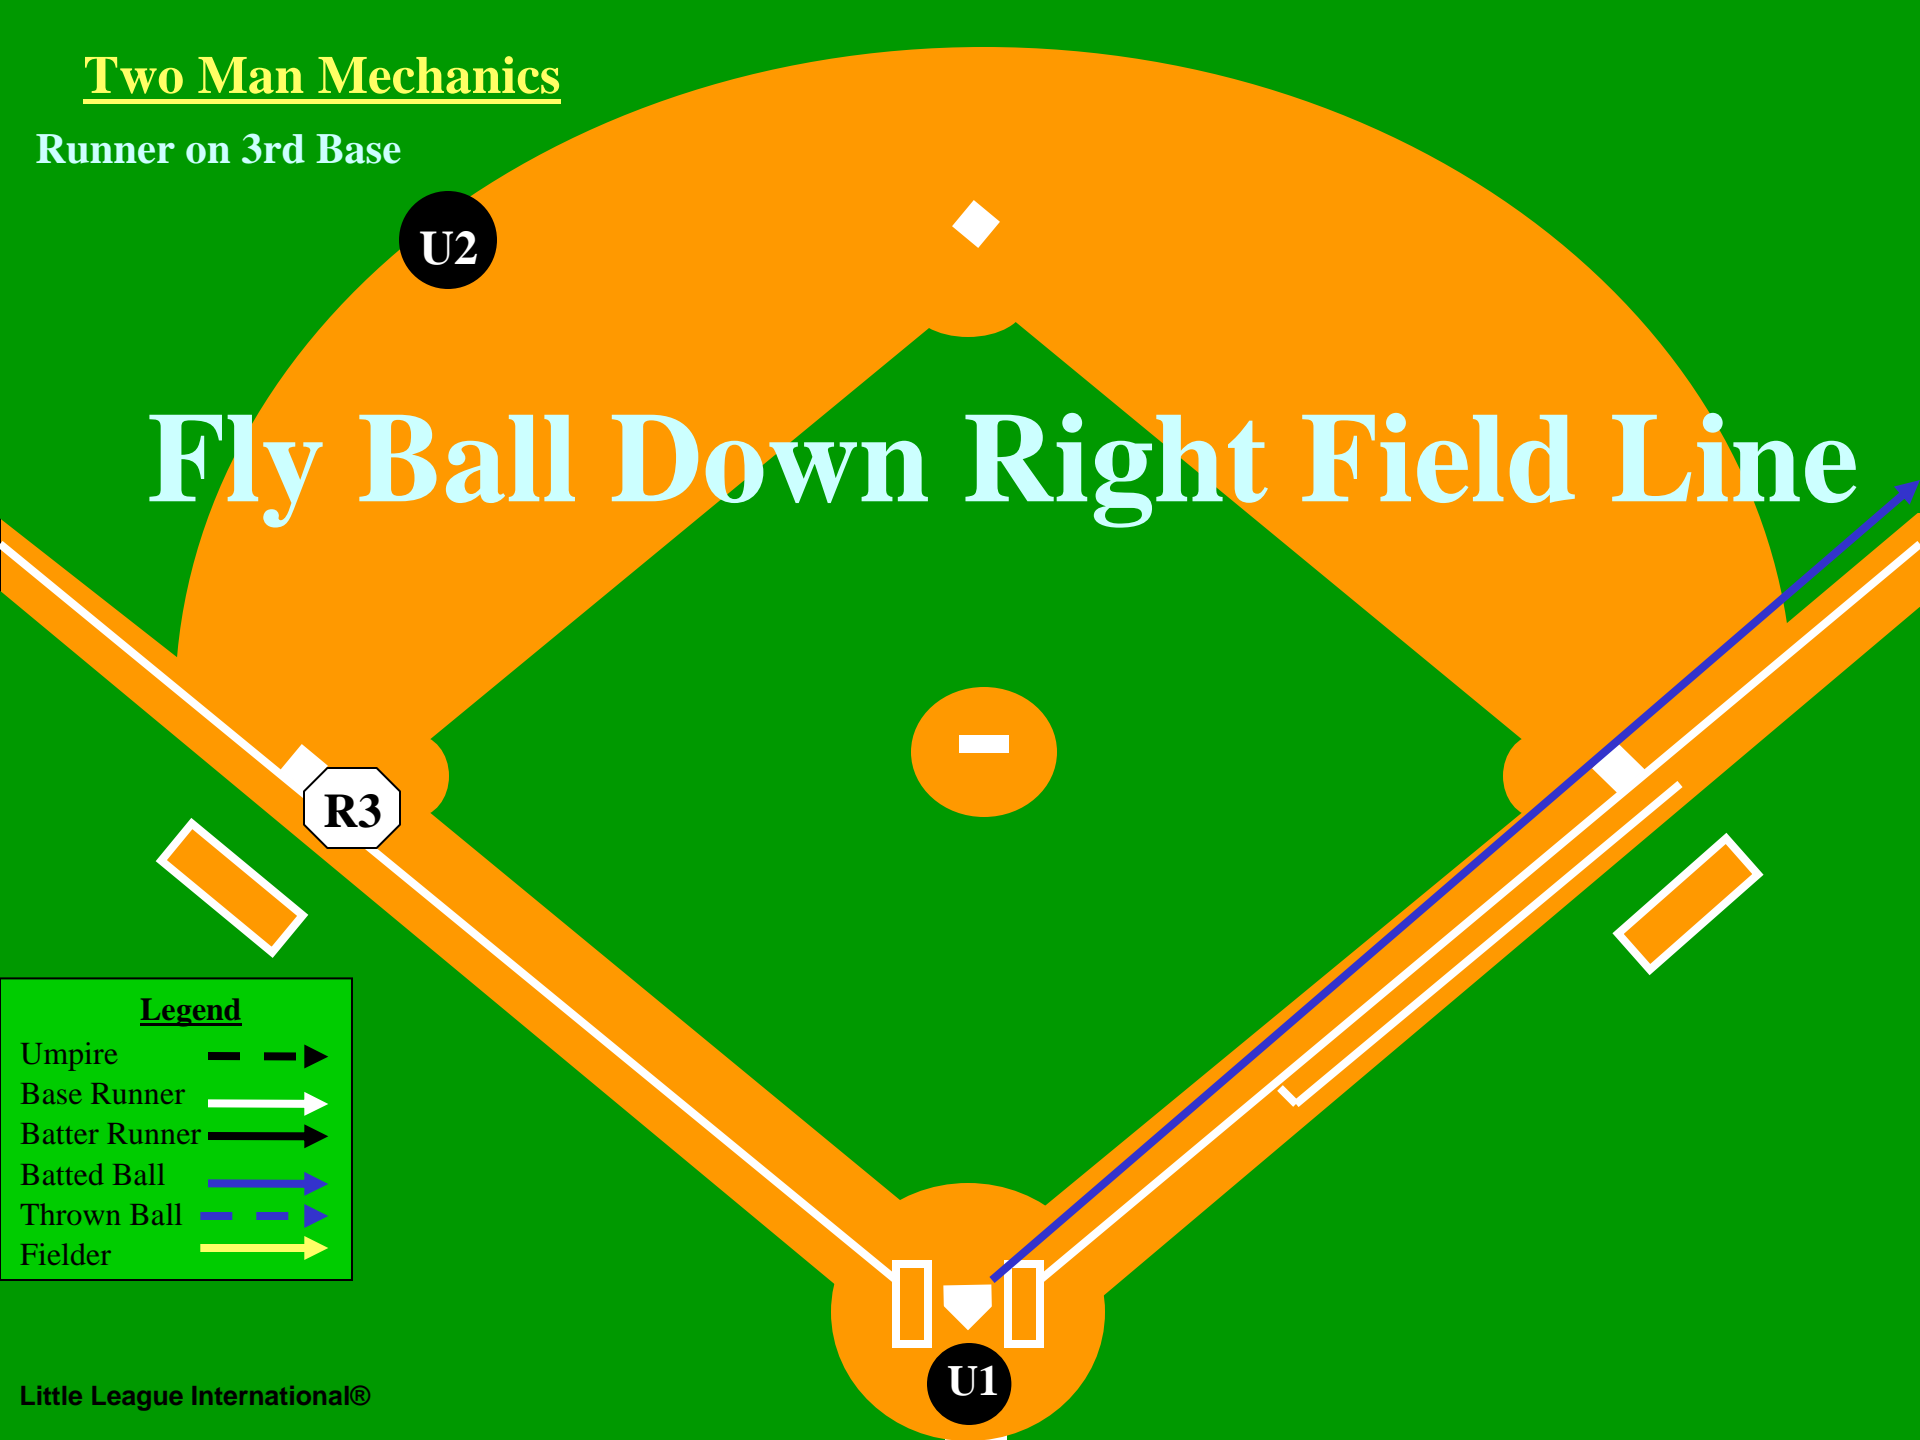

Two Man Mechanics

Runner on 3rd Base

Fly Ball Down Right Field Line

Legend

- Umpire
- Base Runner
- Batter Runner
- Batted Ball
- Thrown Ball
- Fielder