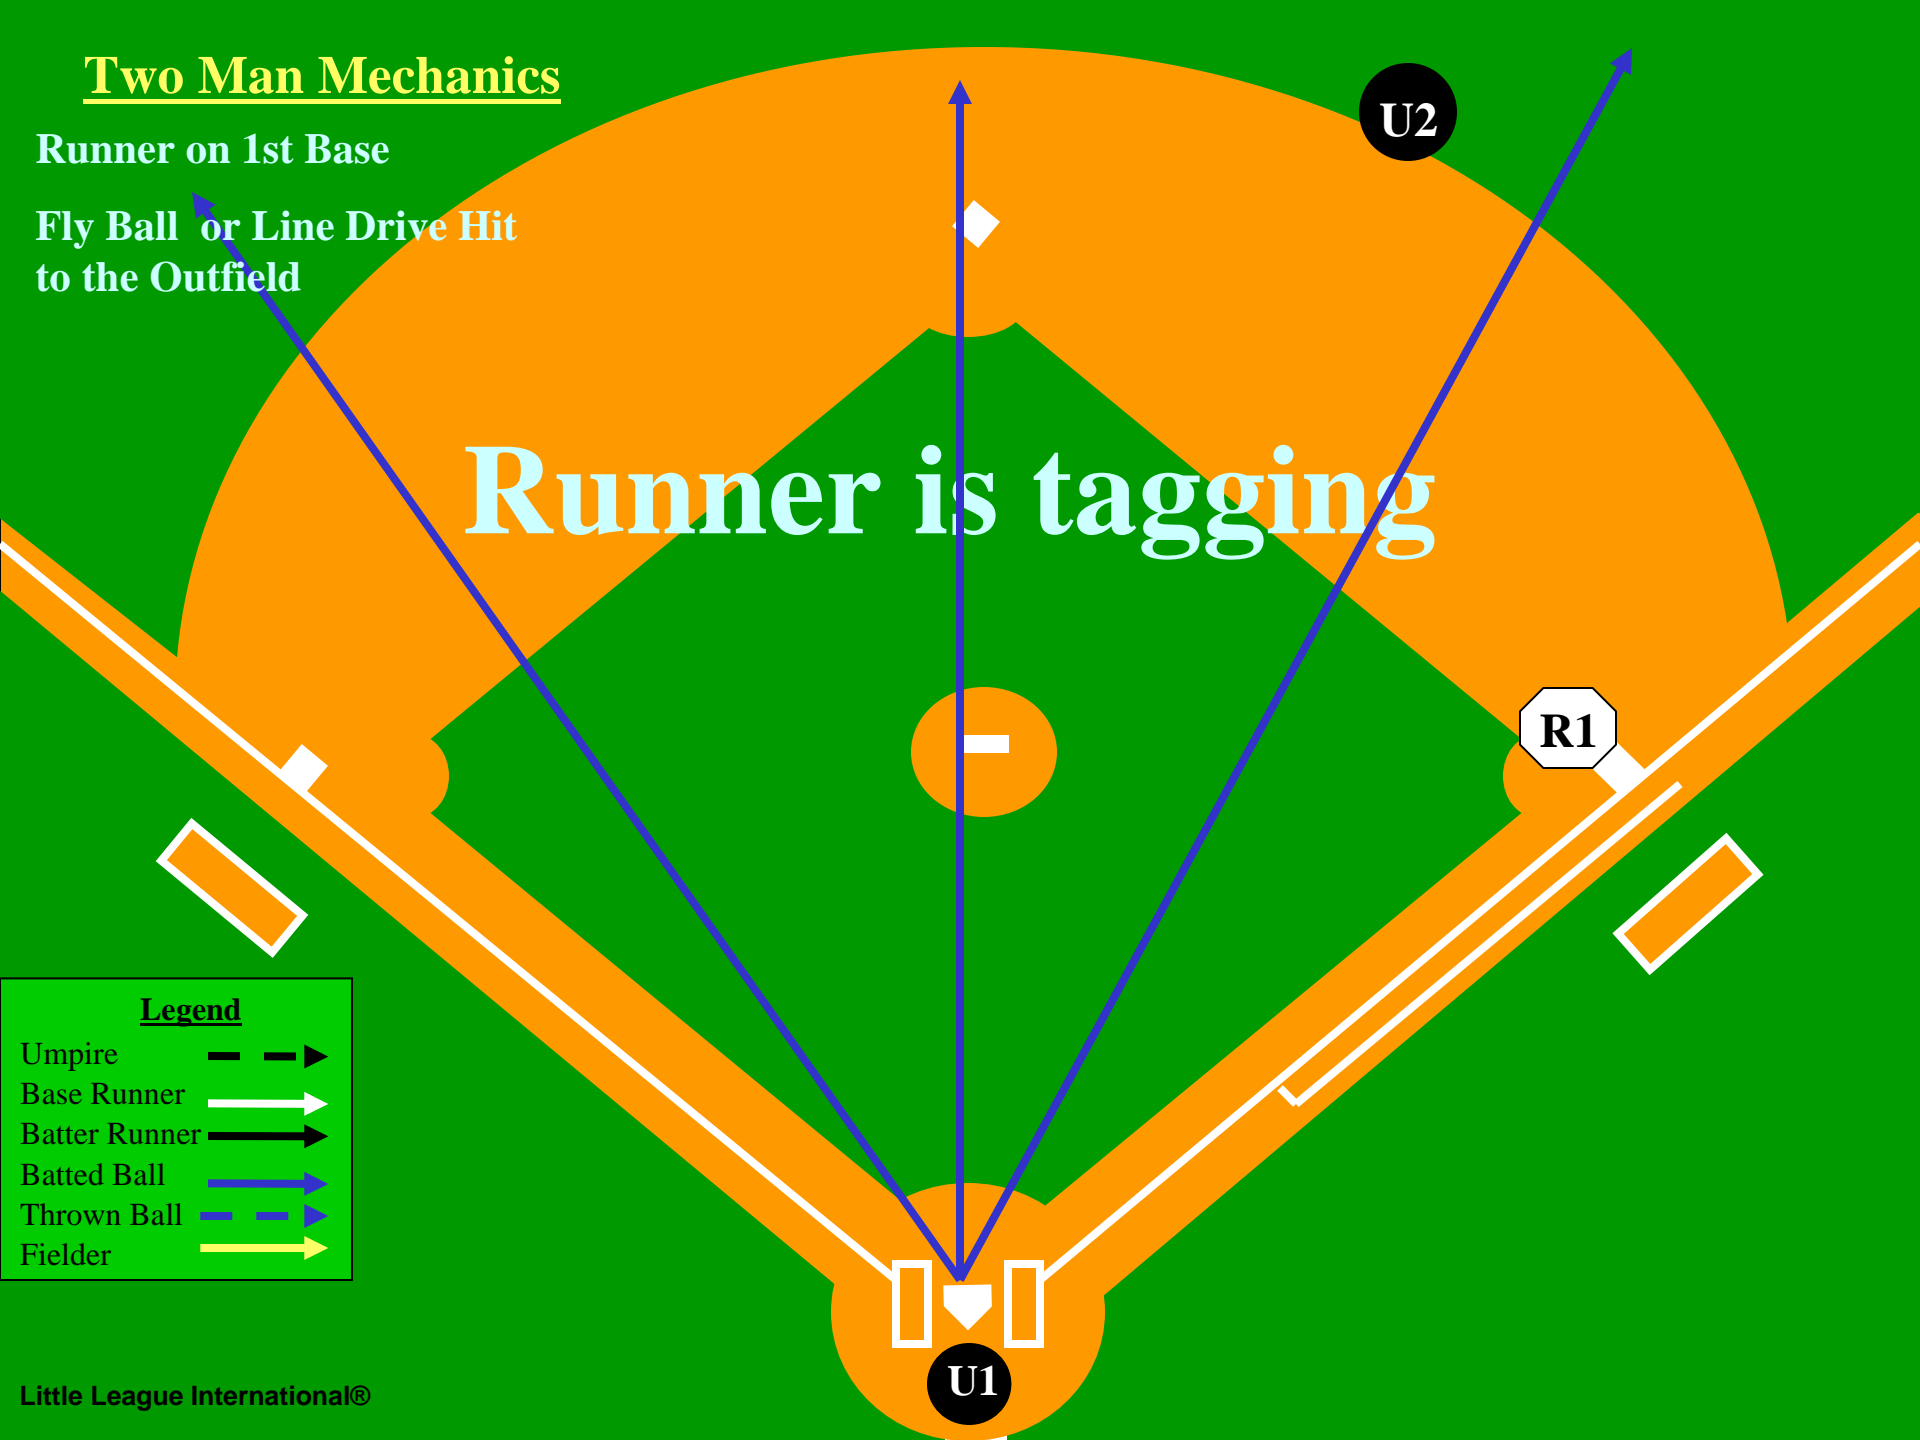

Runner on 1st Base

Fly Ball or Line Drive Hit
to the Outfield

Runner is tagging

U2

R1

U1

Legend

Umpire	---▶
Base Runner	—▶
Batter Runner	—▶
Batted Ball	—▶
Thrown Ball	—▶
Fielder	—▶

Two Man Mechanics

Runner on 1st Base

Fly Ball or Line Drive Hit to the Outfield

Runner is tagging

Legend	
Umpire	--->
Base Runner	→
Batter Runner	→
Batted Ball	→
Thrown Ball	→
Fielder	→

Two Man Mechanics

Runner on 1st Base
Fly Ball or Line Drive
Hit to the Outfield