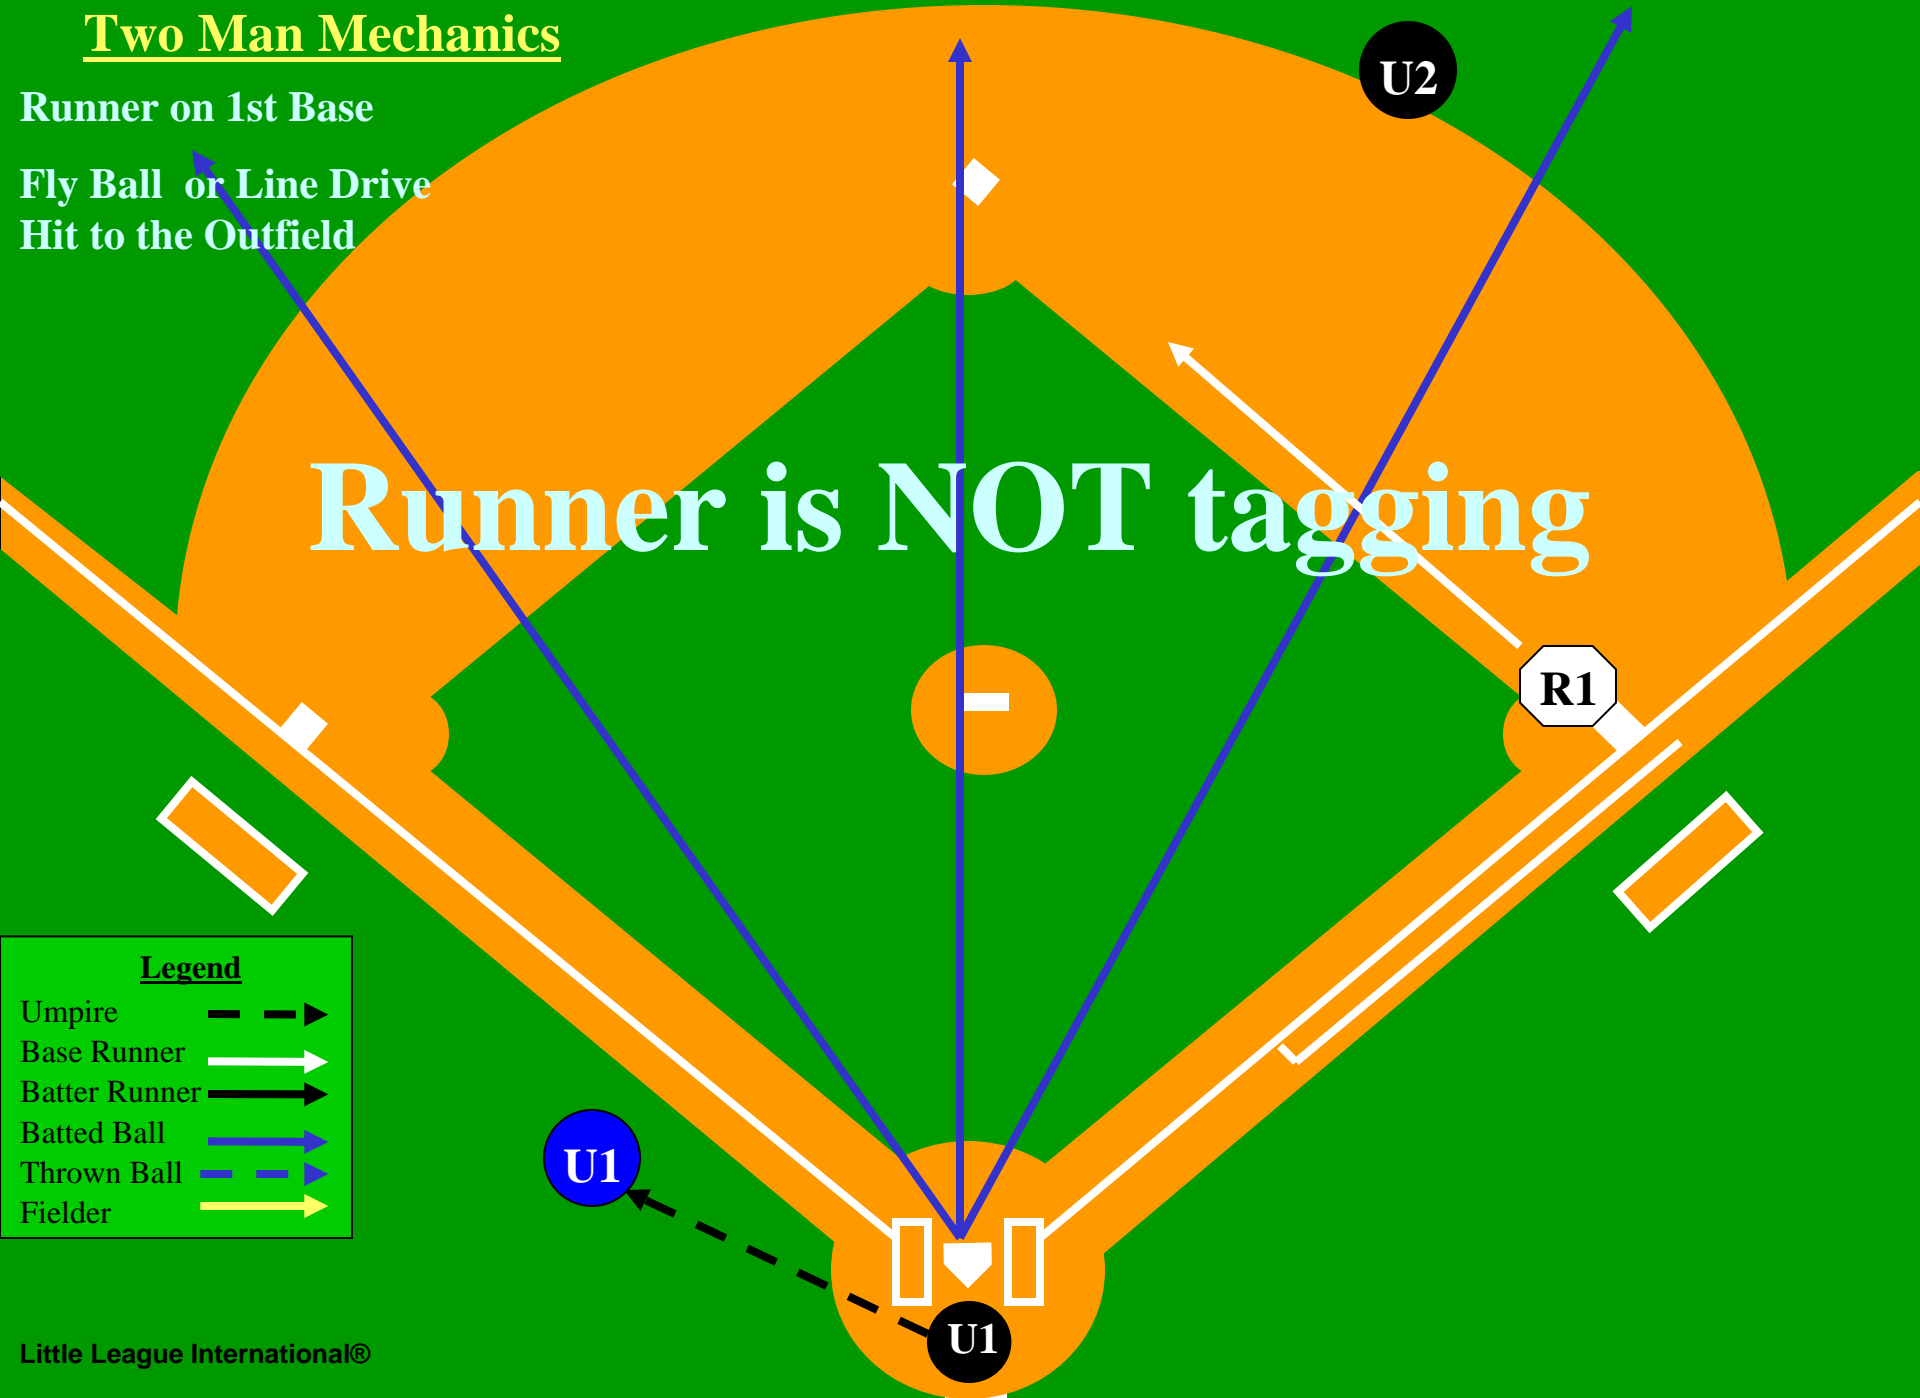

Two Man Mechanics

Runner on 1st Base
Fly Ball or Line Drive
Hit to the Outfield

Runner is NOT tagging

U2

R1

U1

U1

Legend

- Umpire - - - - ->
- Base Runner - - - - ->
- Batter Runner - - - - ->
- Batted Ball - - - - ->
- Thrown Ball - - - - ->
- Fielder - - - - ->