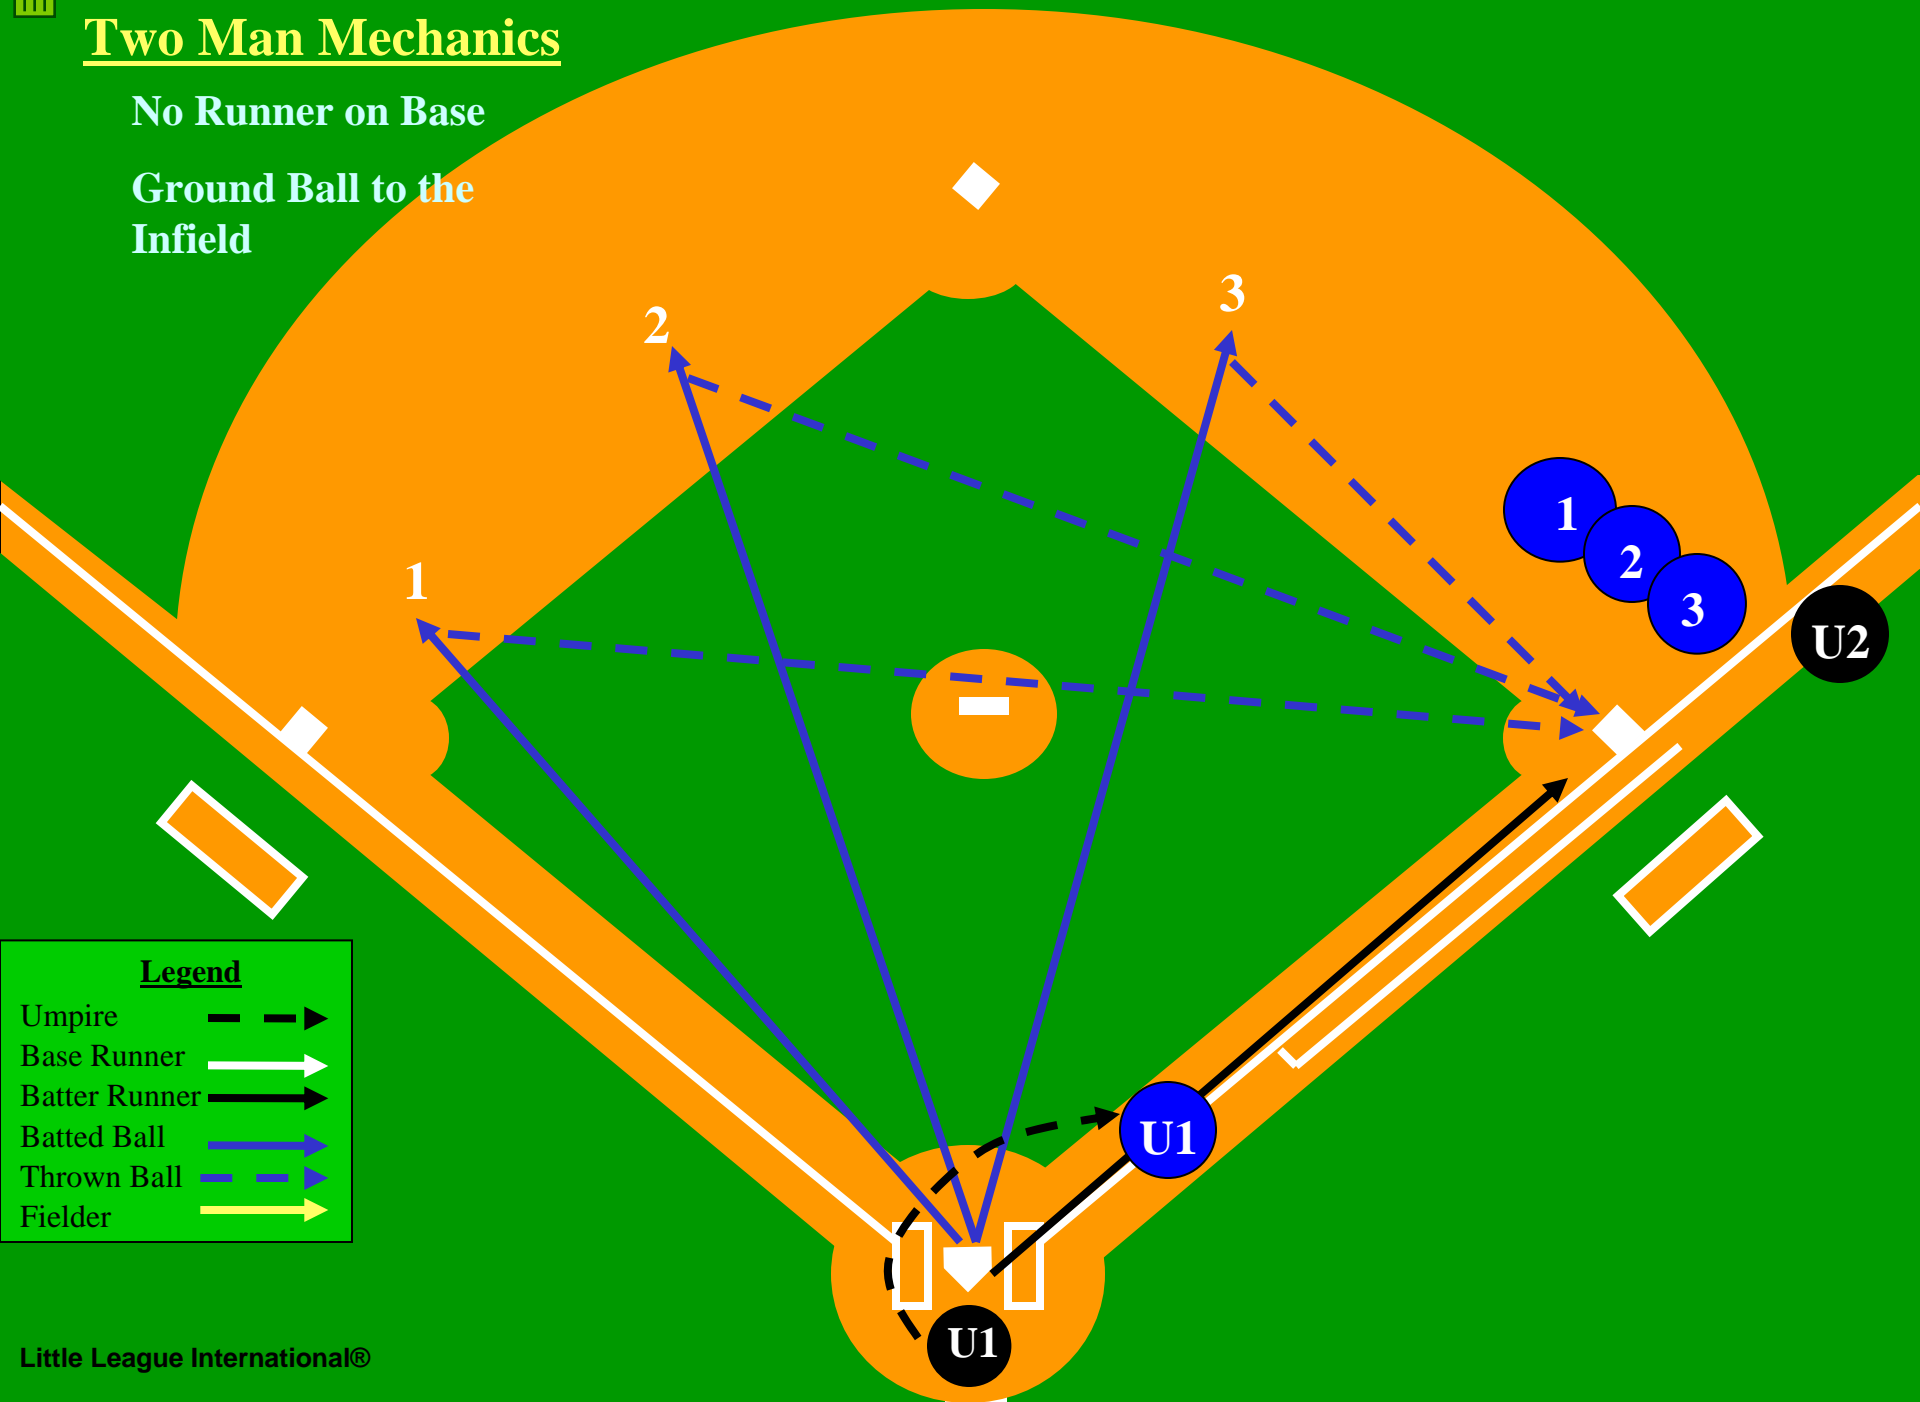

Legend

Umpire	---▶
Base Runner	—▶
Batter Runner	—▶
Batted Ball	—▶
Thrown Ball	—▶
Fielder	—▶

Two Man Mechanics

No Runner on Base

Ground Ball to the Infield

Two Man Mechanics

No Runner on Base

Ground Ball to the Infield Near 1st Base