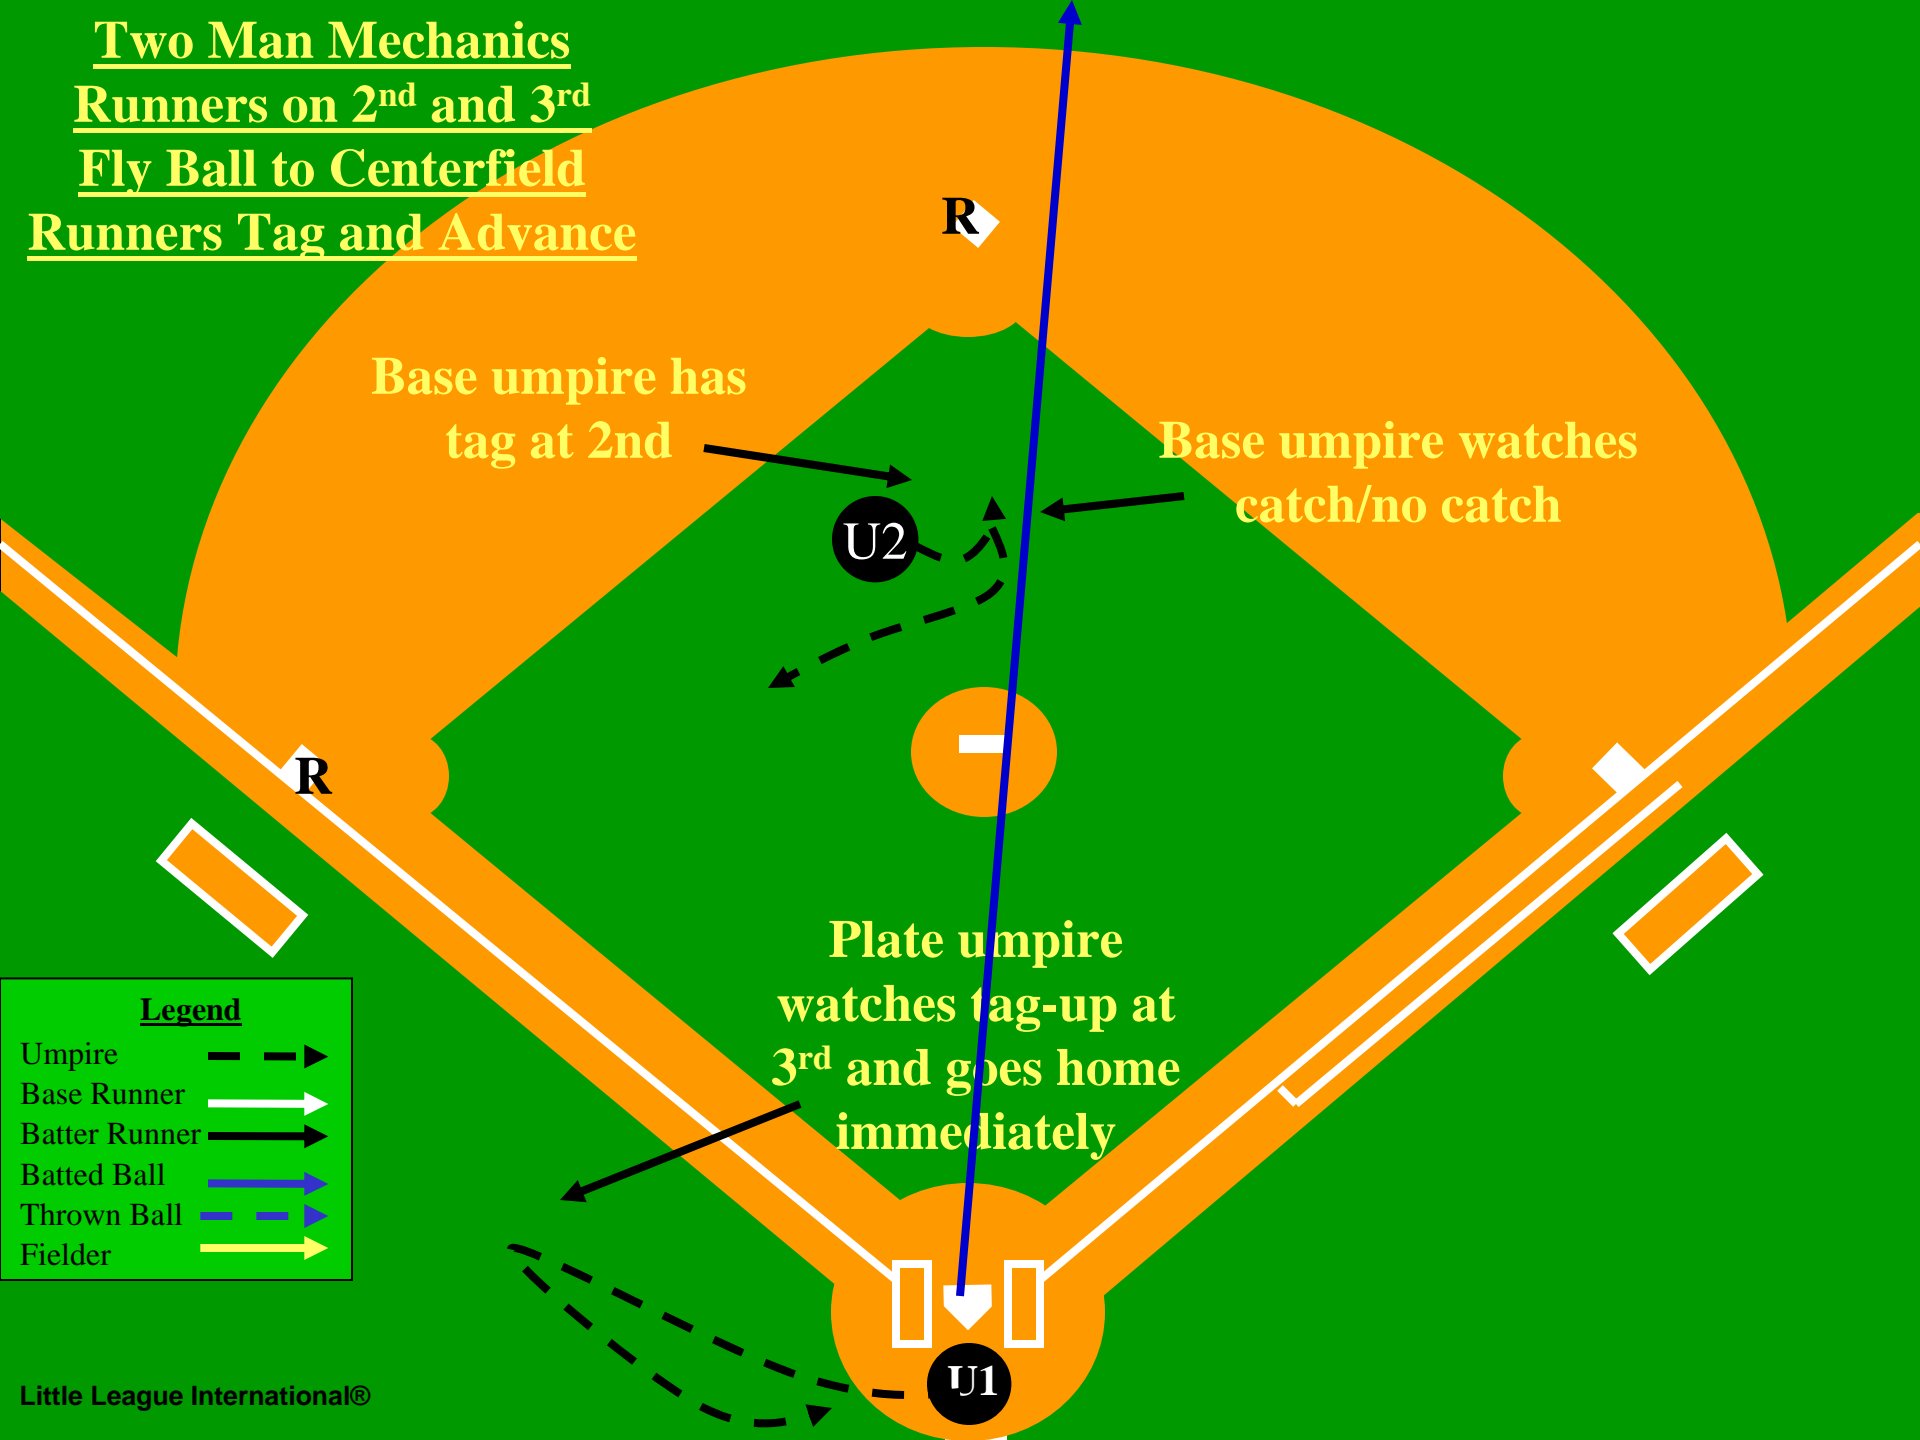

Legend

- Umpire (dashed black arrow)
- Base Runner (white arrow)
- Batter Runner (black arrow)
- Batted Ball (blue arrow)
- Thrown Ball (purple arrow)
- Fielder (yellow arrow)

Two Man Mechanics
Runners on 2nd and 3rd
Fly Ball to Centerfield
Runners Tag and Advance