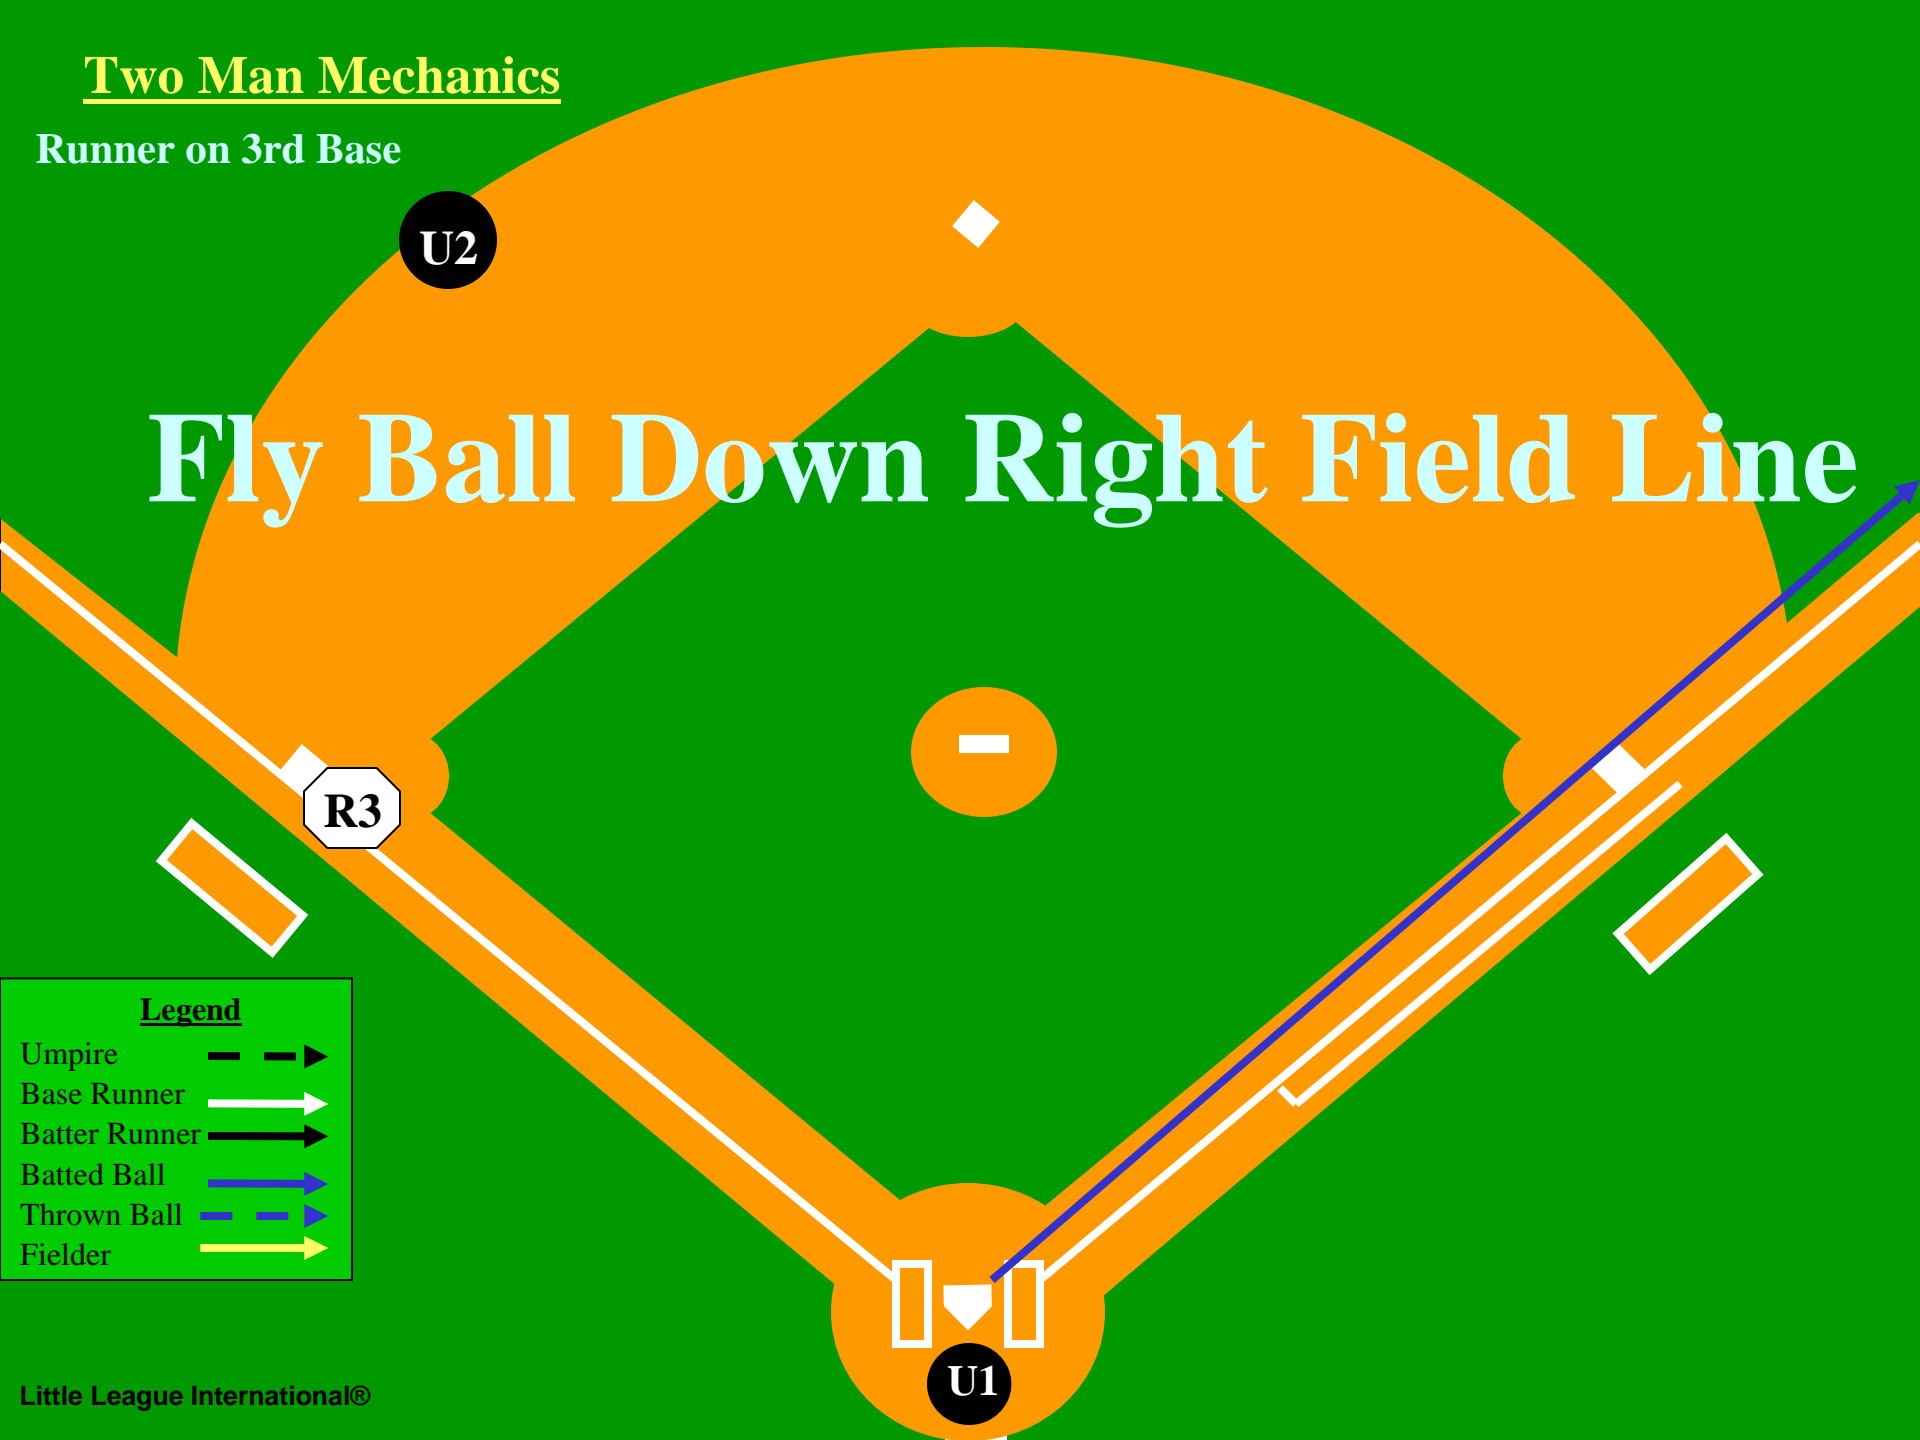

U1

U1

Two Man Mechanics

Runner on 3rd Base

Fly Ball Down Right Field Line

Legend

- Umpire 
- Base Runner 
- Batter Runner 
- Batted Ball 
- Thrown Ball 
- Fielder 

Two Man Mechanics