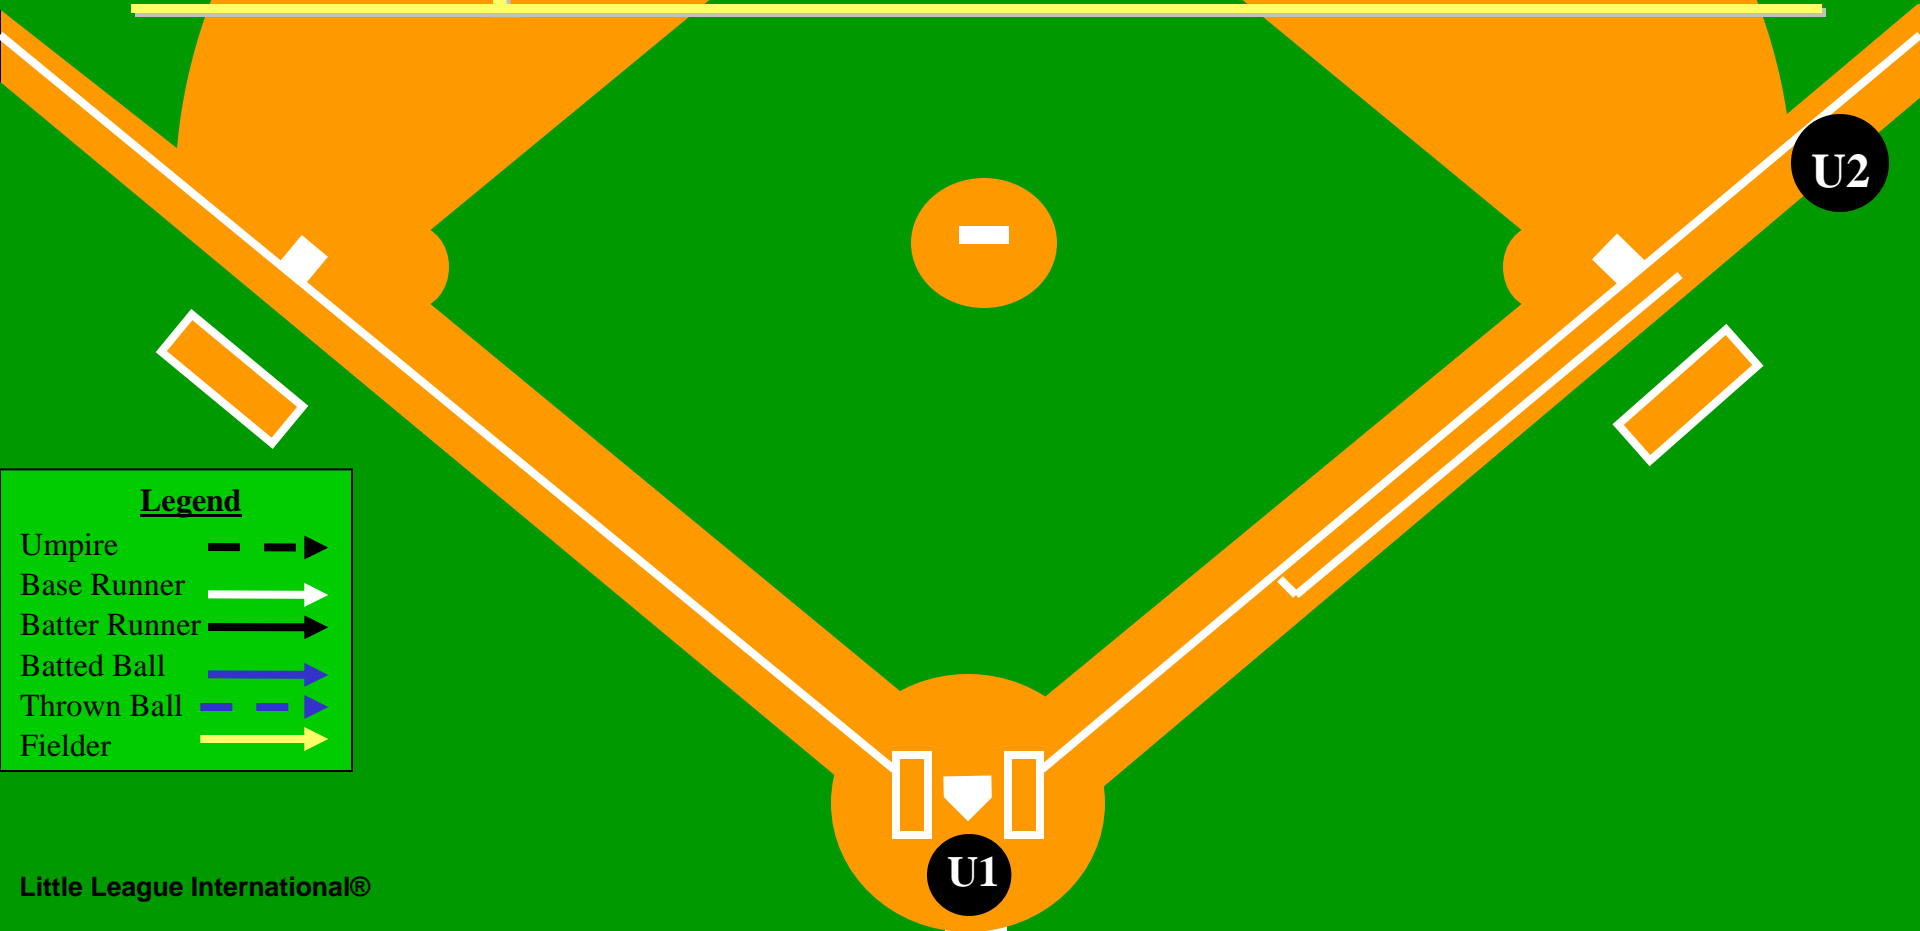

Little League®

Baseball and Softball

Two Umpire Crew Mechanics - 60' Bases

Legend

- Umpire 
- Base Runner 
- Batter Runner 
- Batted Ball 
- Thrown Ball 
- Fielder 

Two Man Mechanics

No Runner on Base

Legend