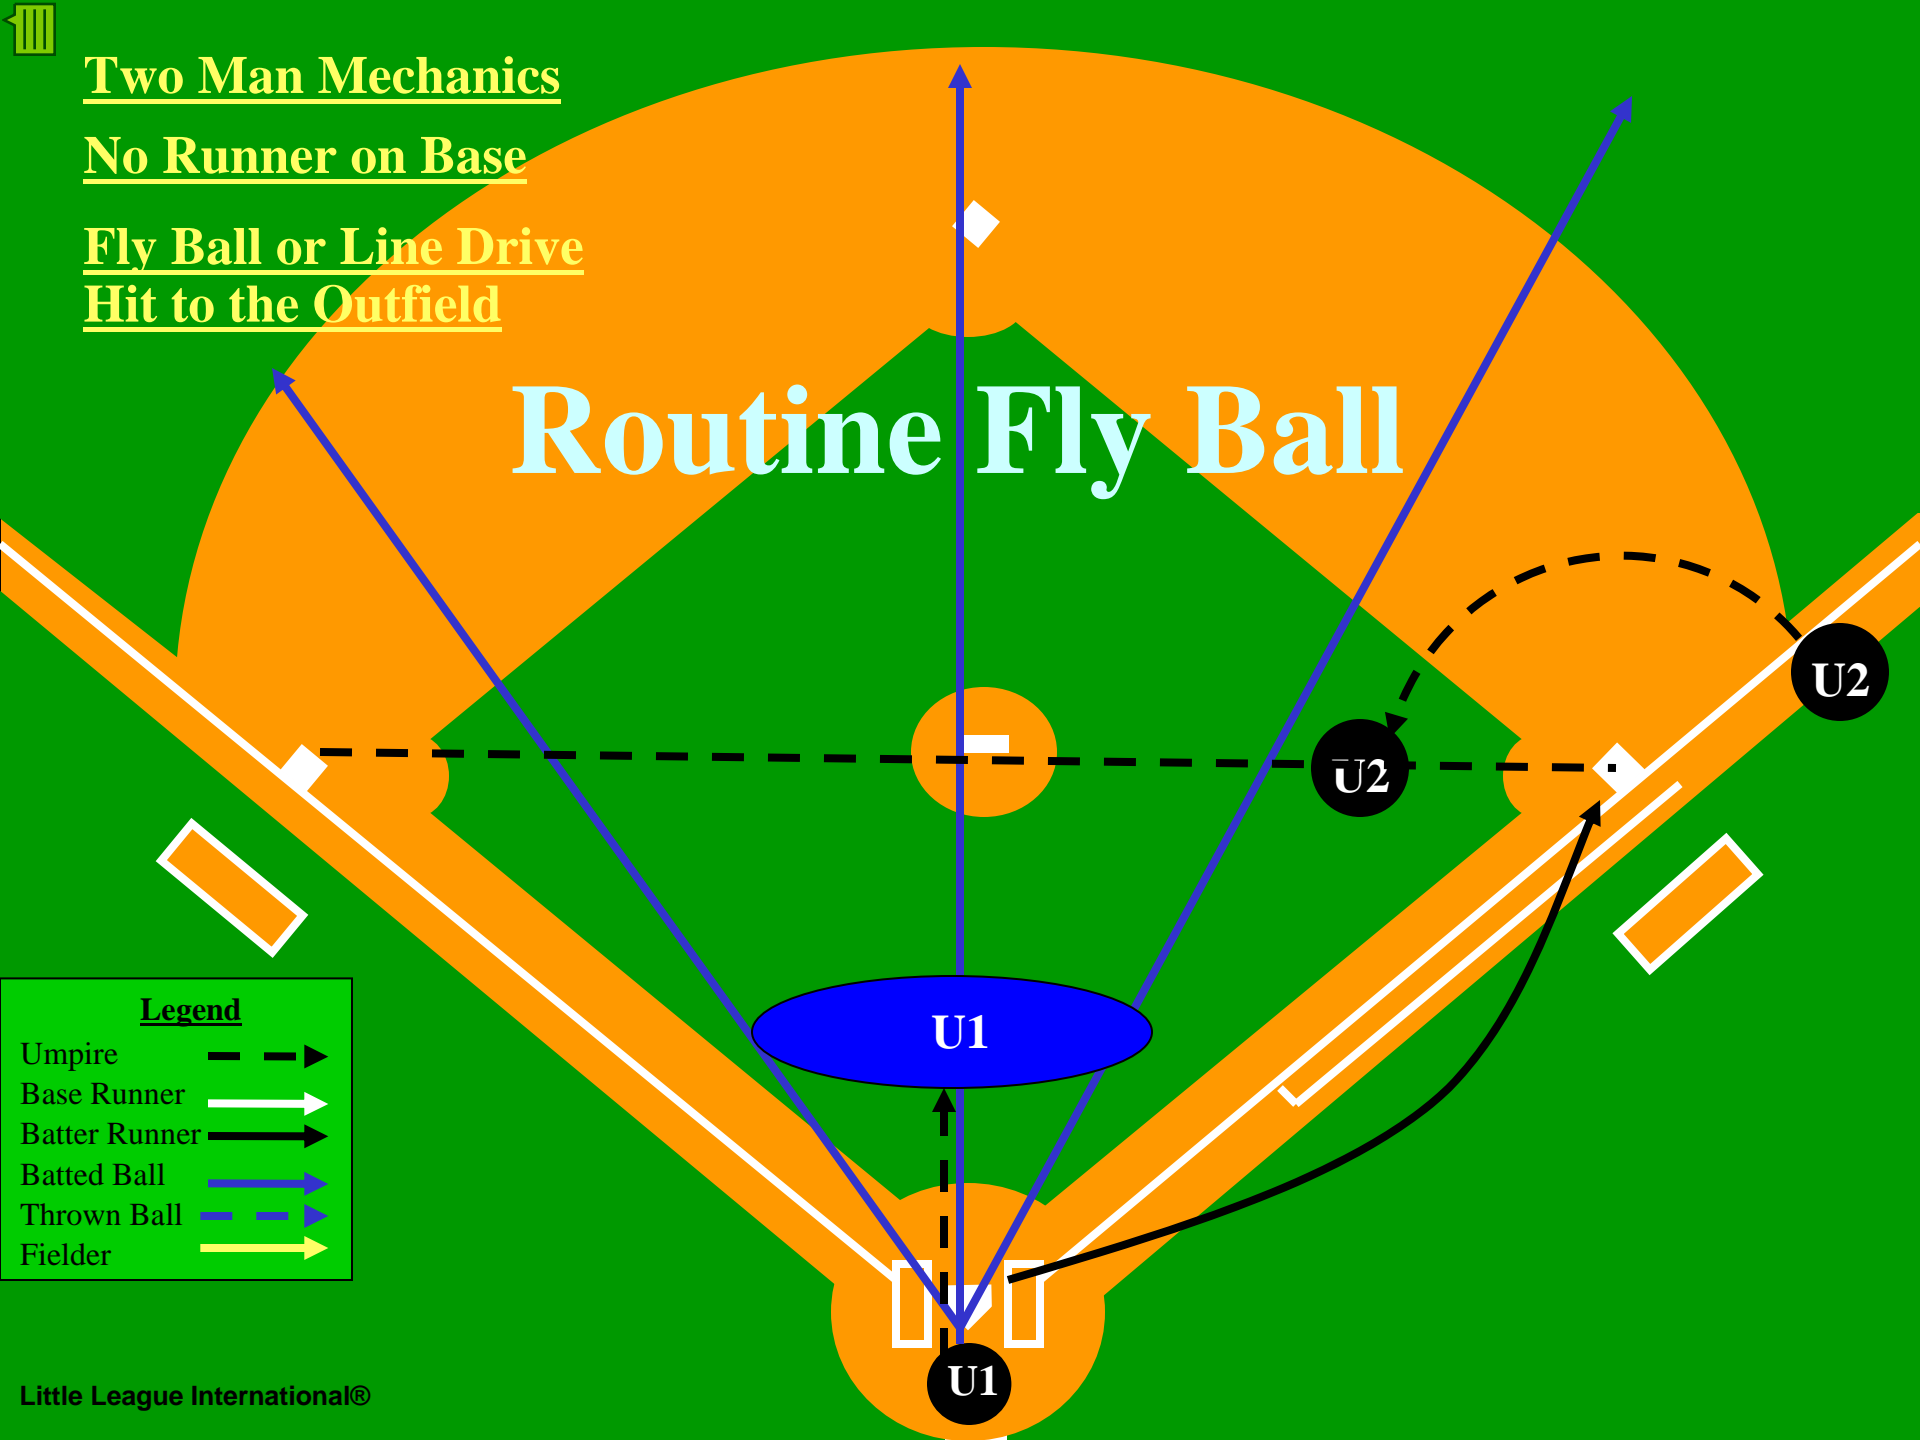

Two Man Mechanics

No Runner on Base

Fly Ball or Line Drive

Hit to the Outfield

Routine Fly Ball

Legend

- Umpire
- Base Runner
- Batter Runner
- Batted Ball
- Thrown Ball
- Fielder

Trouble ball To Right Field