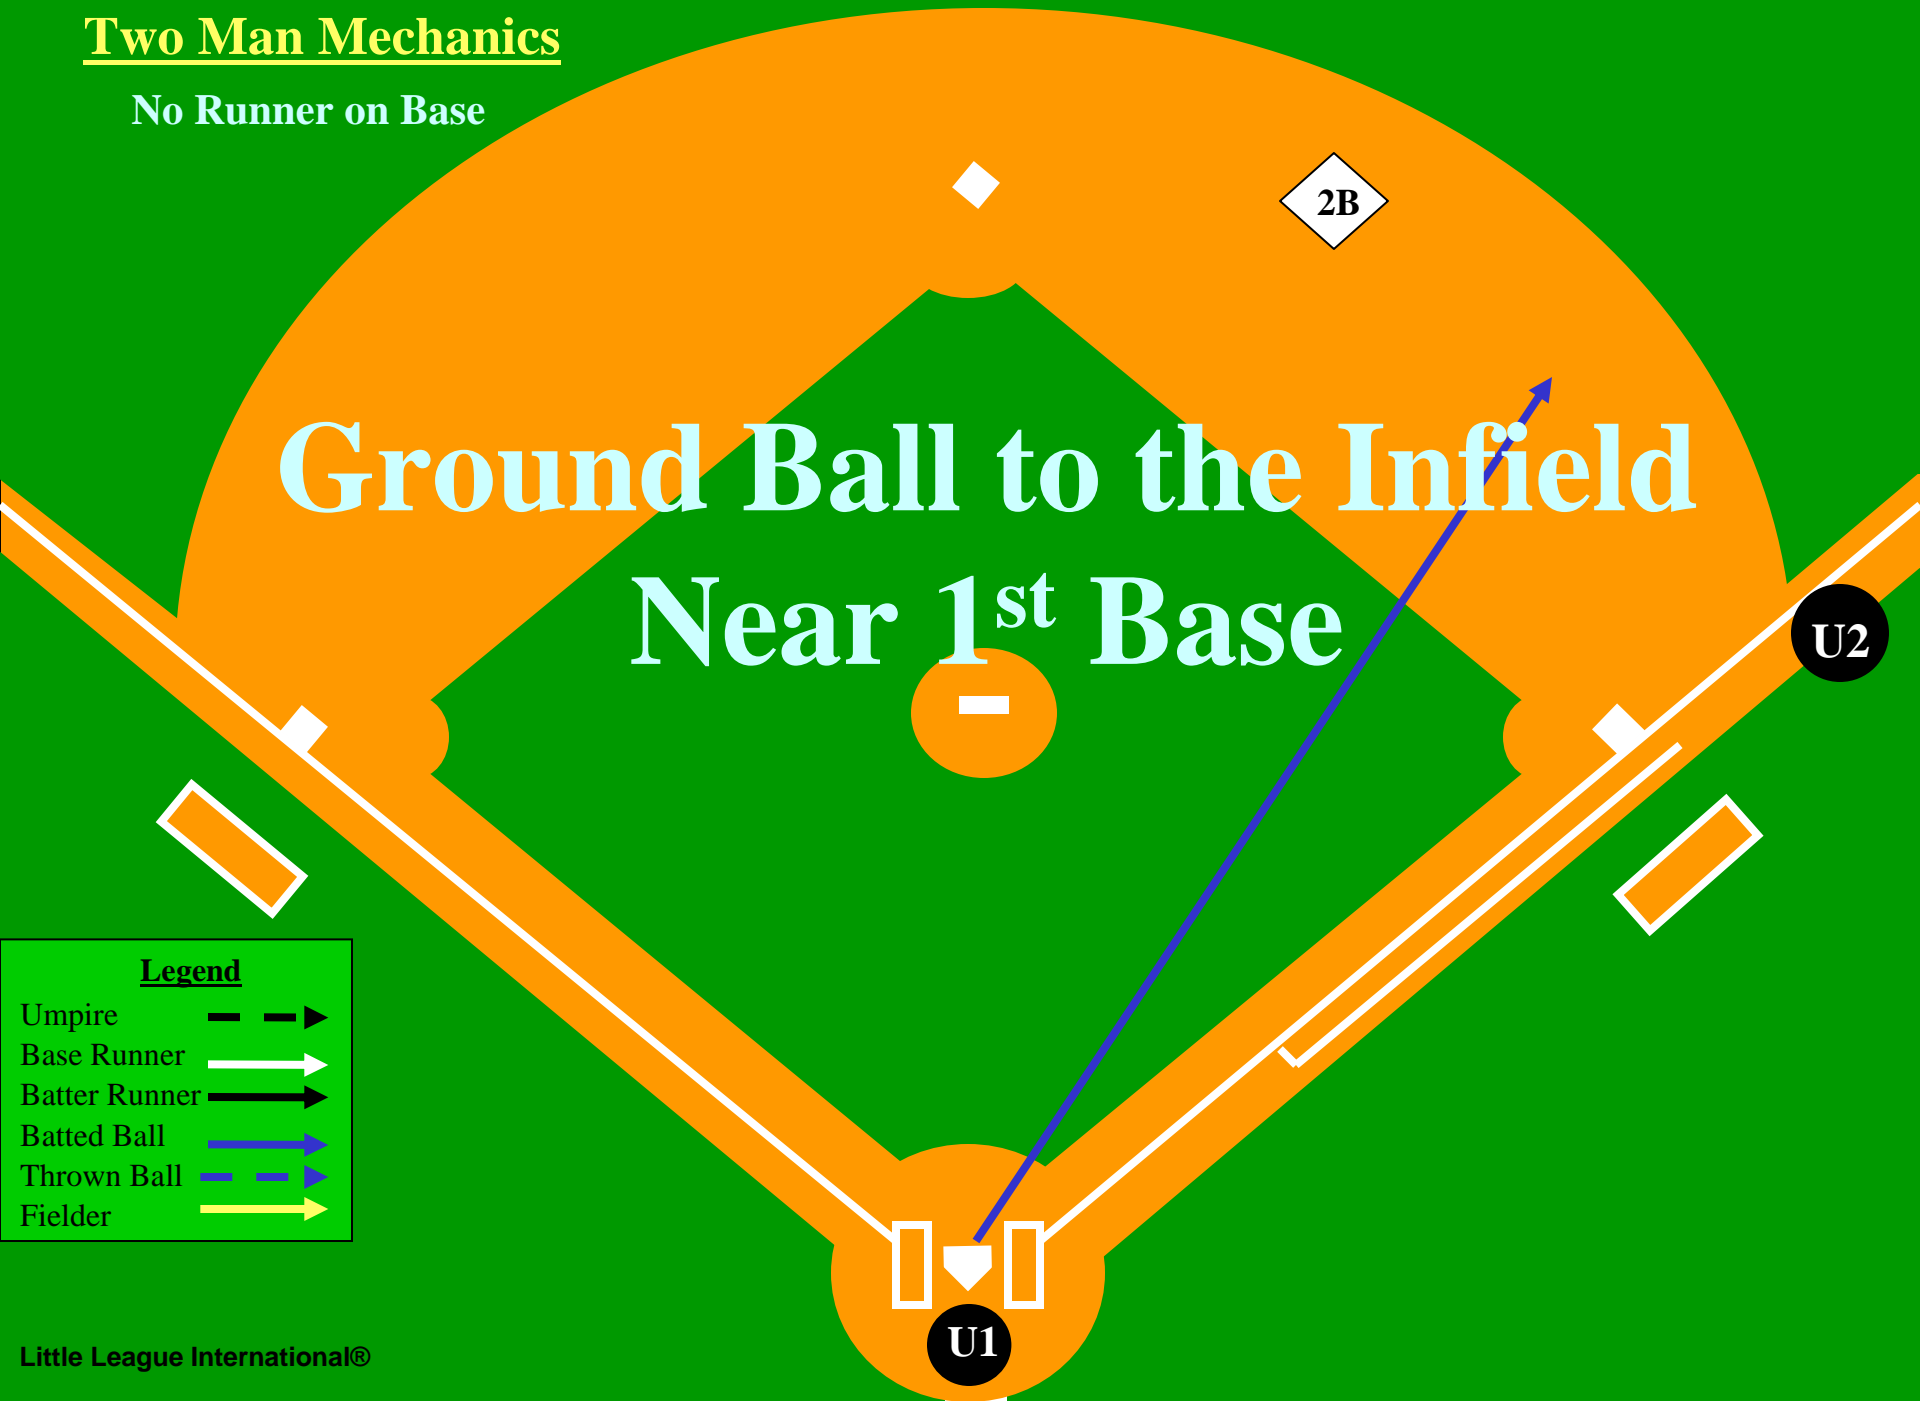

Legend

Umpire	---▶
Base Runner	—▶
Batter Runner	—▶
Batted Ball	—▶
Thrown Ball	—▶
Fielder	—▶

Two Man Mechanics

No Runner on Base

Ground Ball to the Infield

Two Man Mechanics

No Runner on Base

Ground Ball to the Infield Near 1st Base