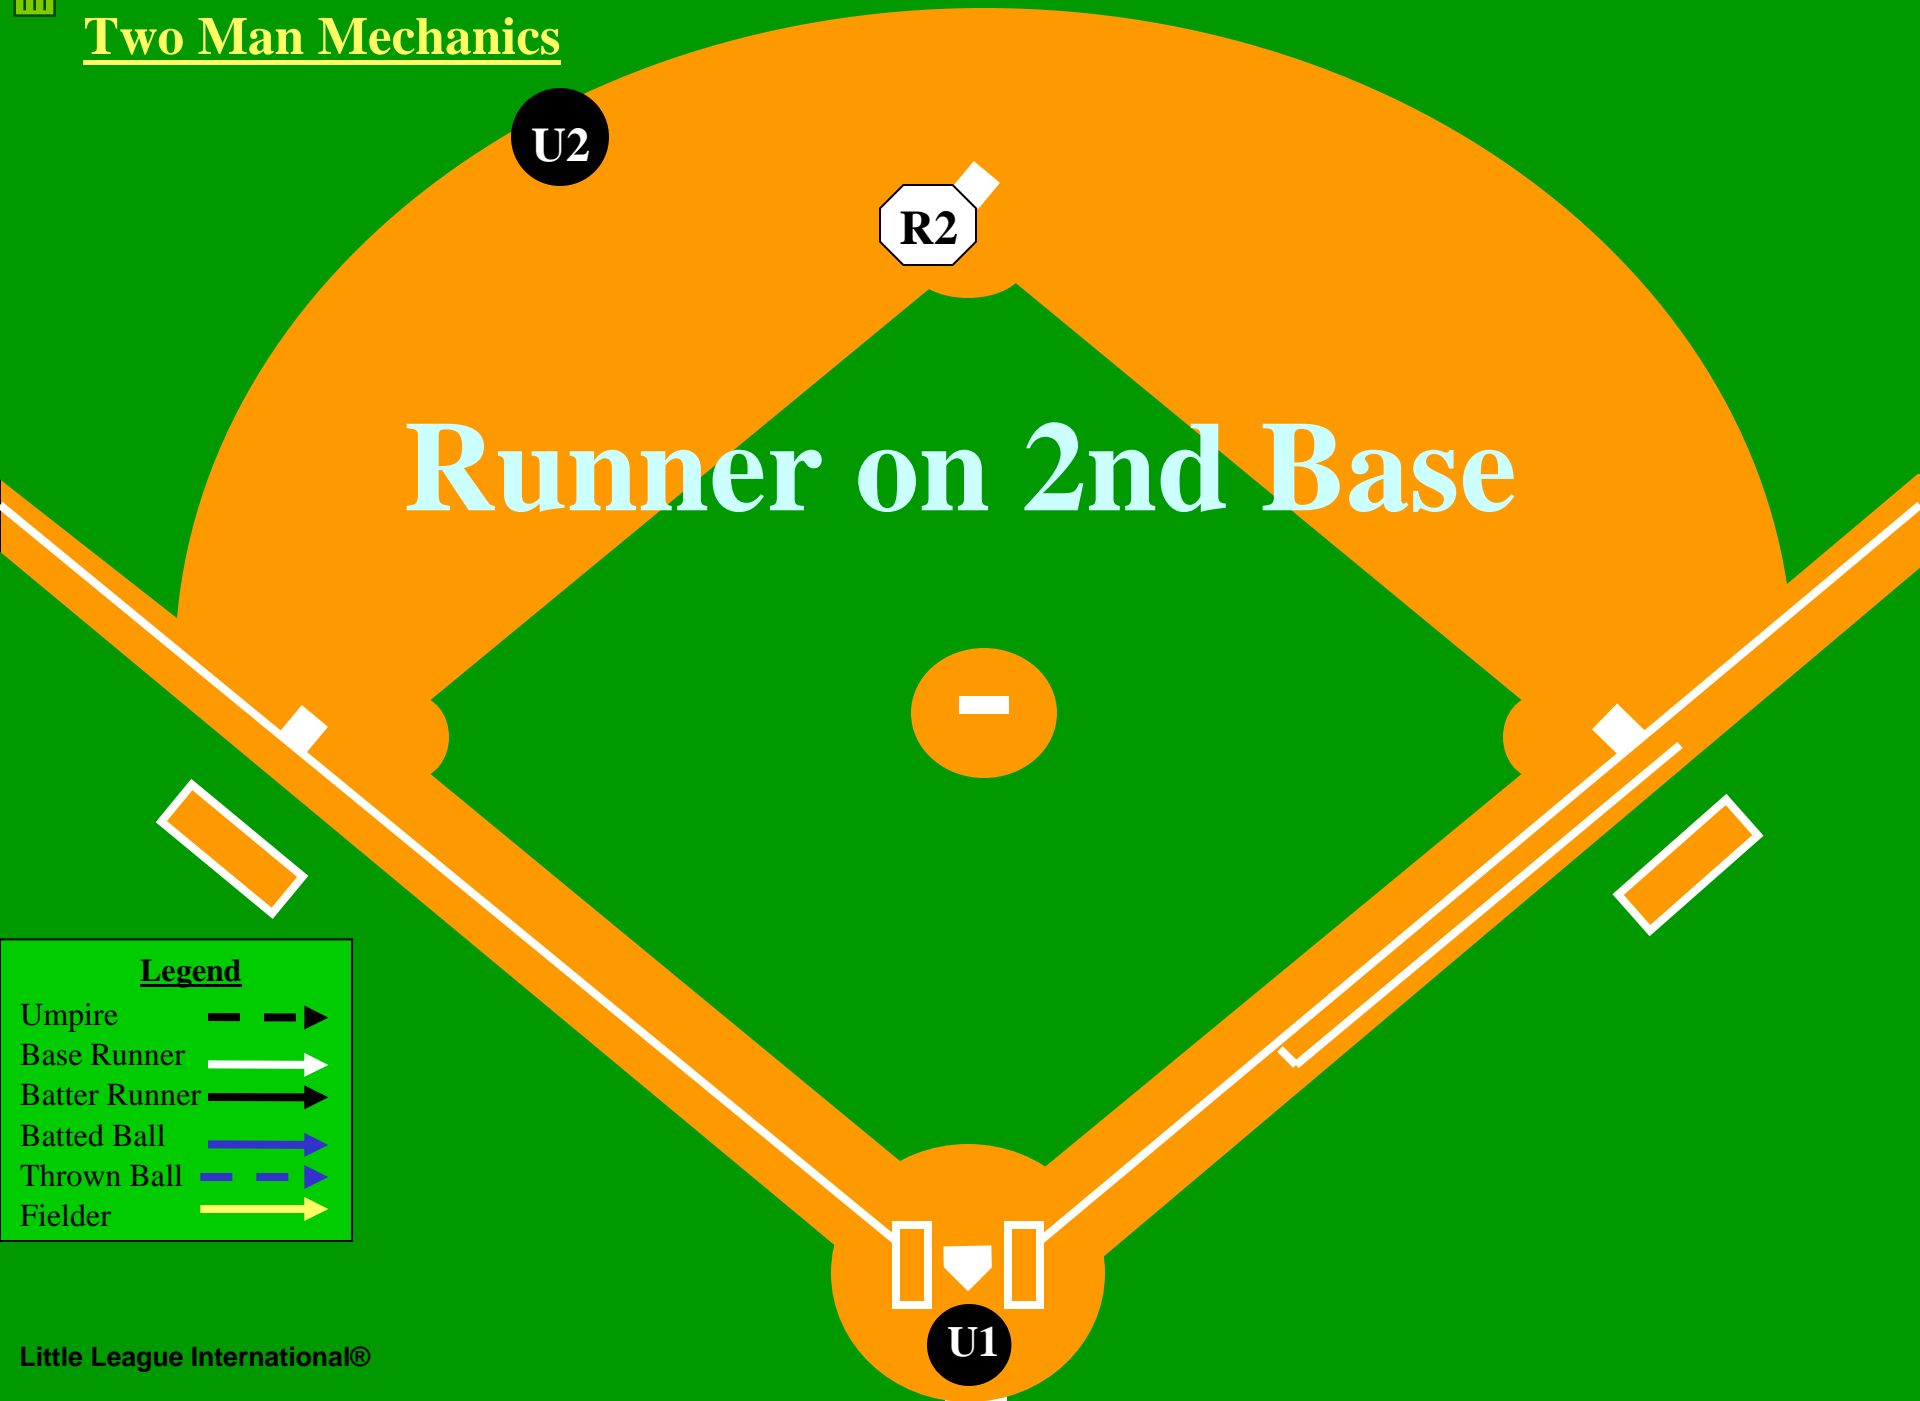

If Double Play Attempt

Legend

- Umpire
- Base Runner
- Batter Runner
- Batted Ball
- Thrown Ball
- Fielder

Two Man Mechanics

Runner on 2nd Base

U2

R2

U1