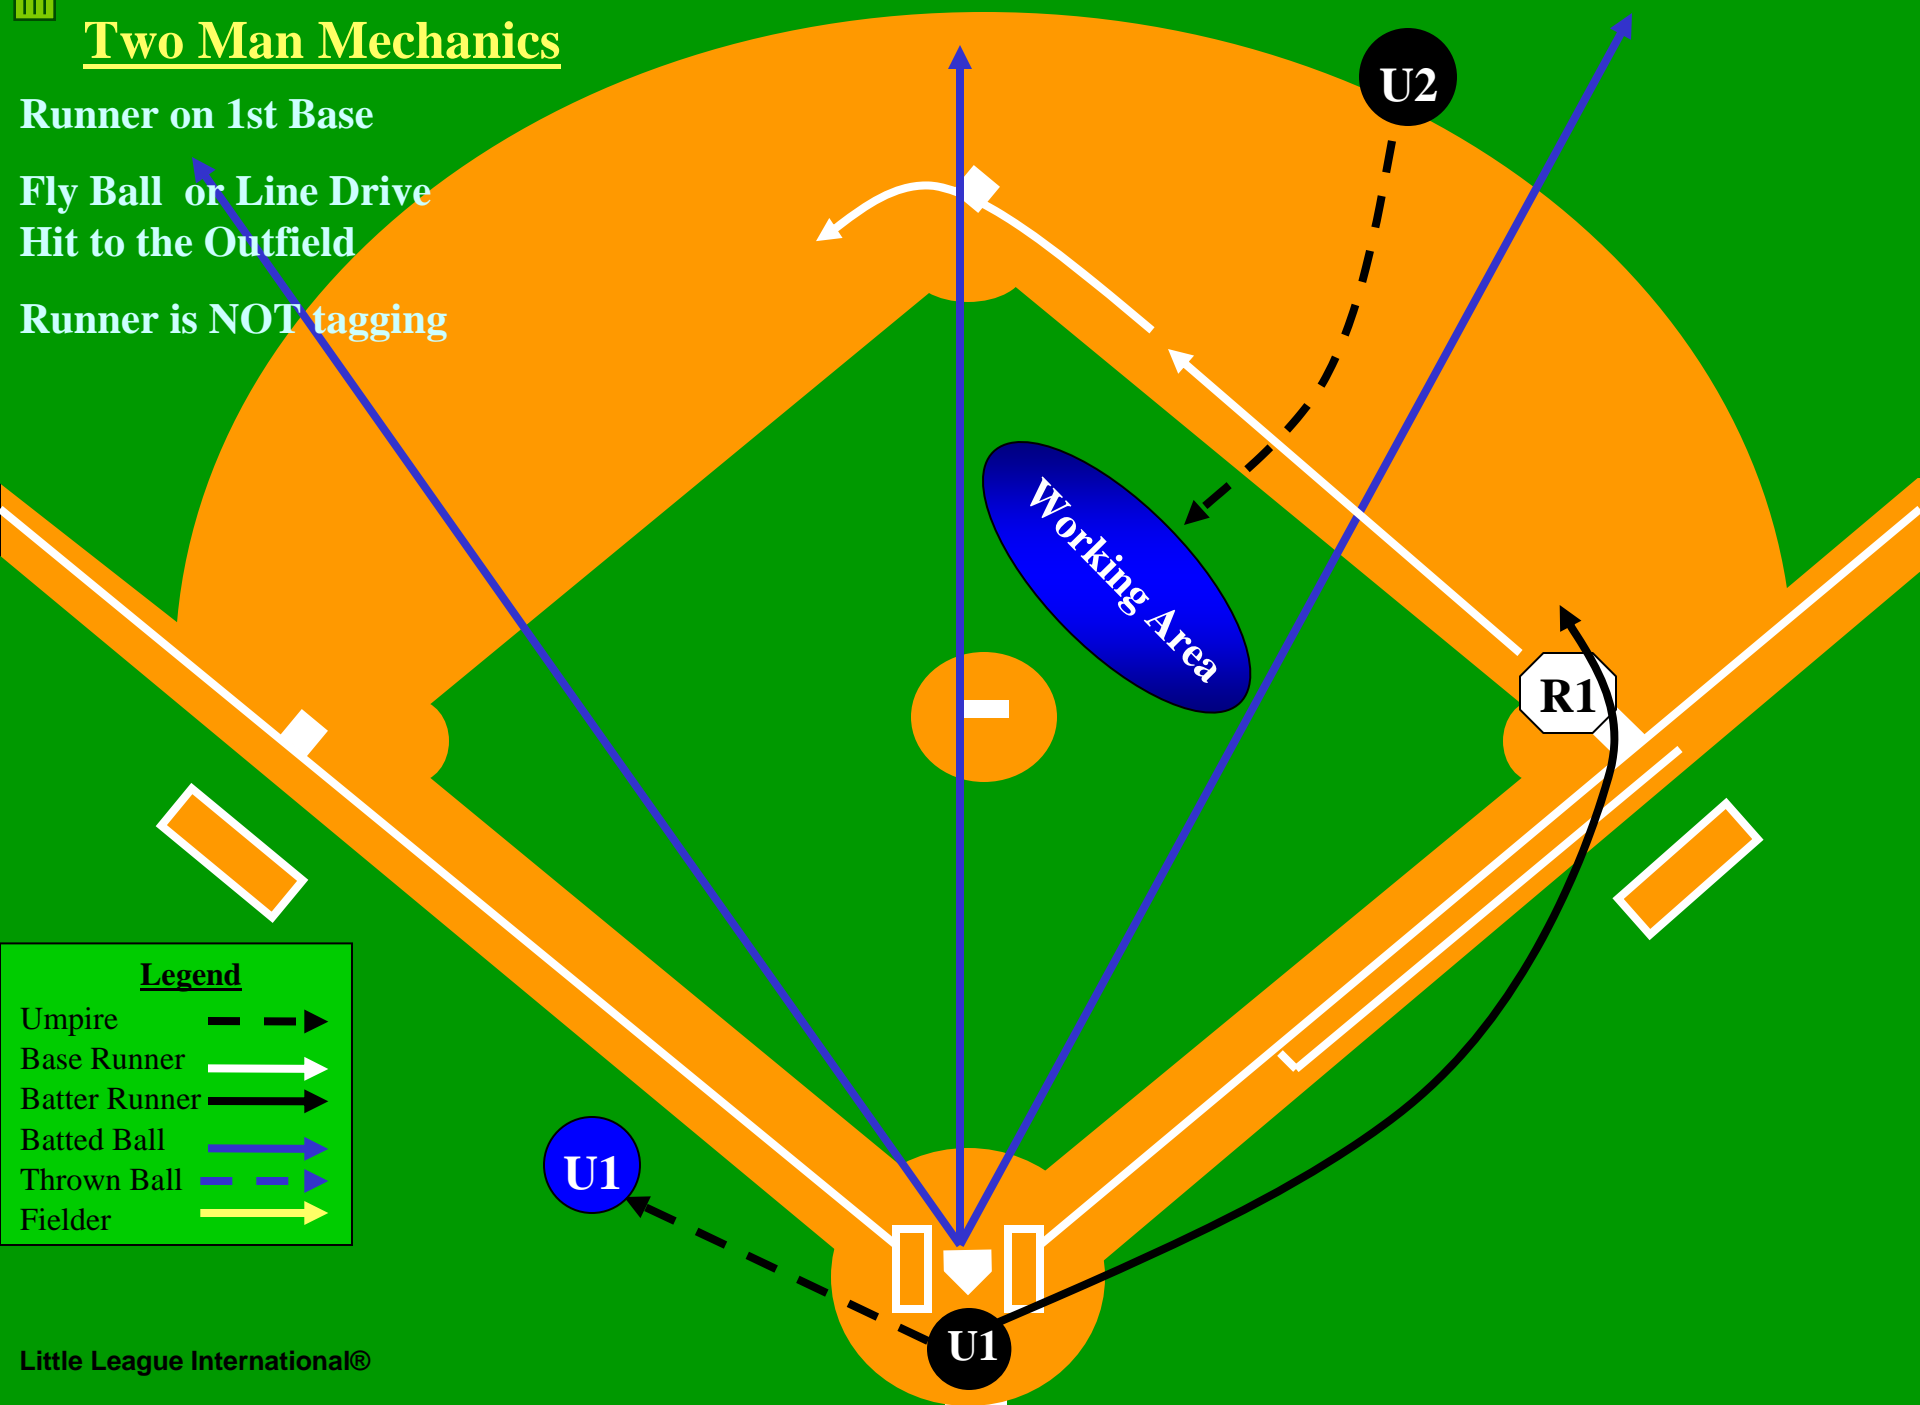

Runner on 1st Base
Fly Ball or Line Drive
Hit to the Outfield
Runner is NOT tagging

<u>Legend</u>	
Umpire	--->
Base Runner	—>
Batter Runner	—>
Batted Ball	—>
Thrown Ball	—>
Fielder	—>

Two Man Mechanics

Runner on 1st Base
Fly Ball or Line Drive
Hit to the Outfield
Runner is NOT tagging