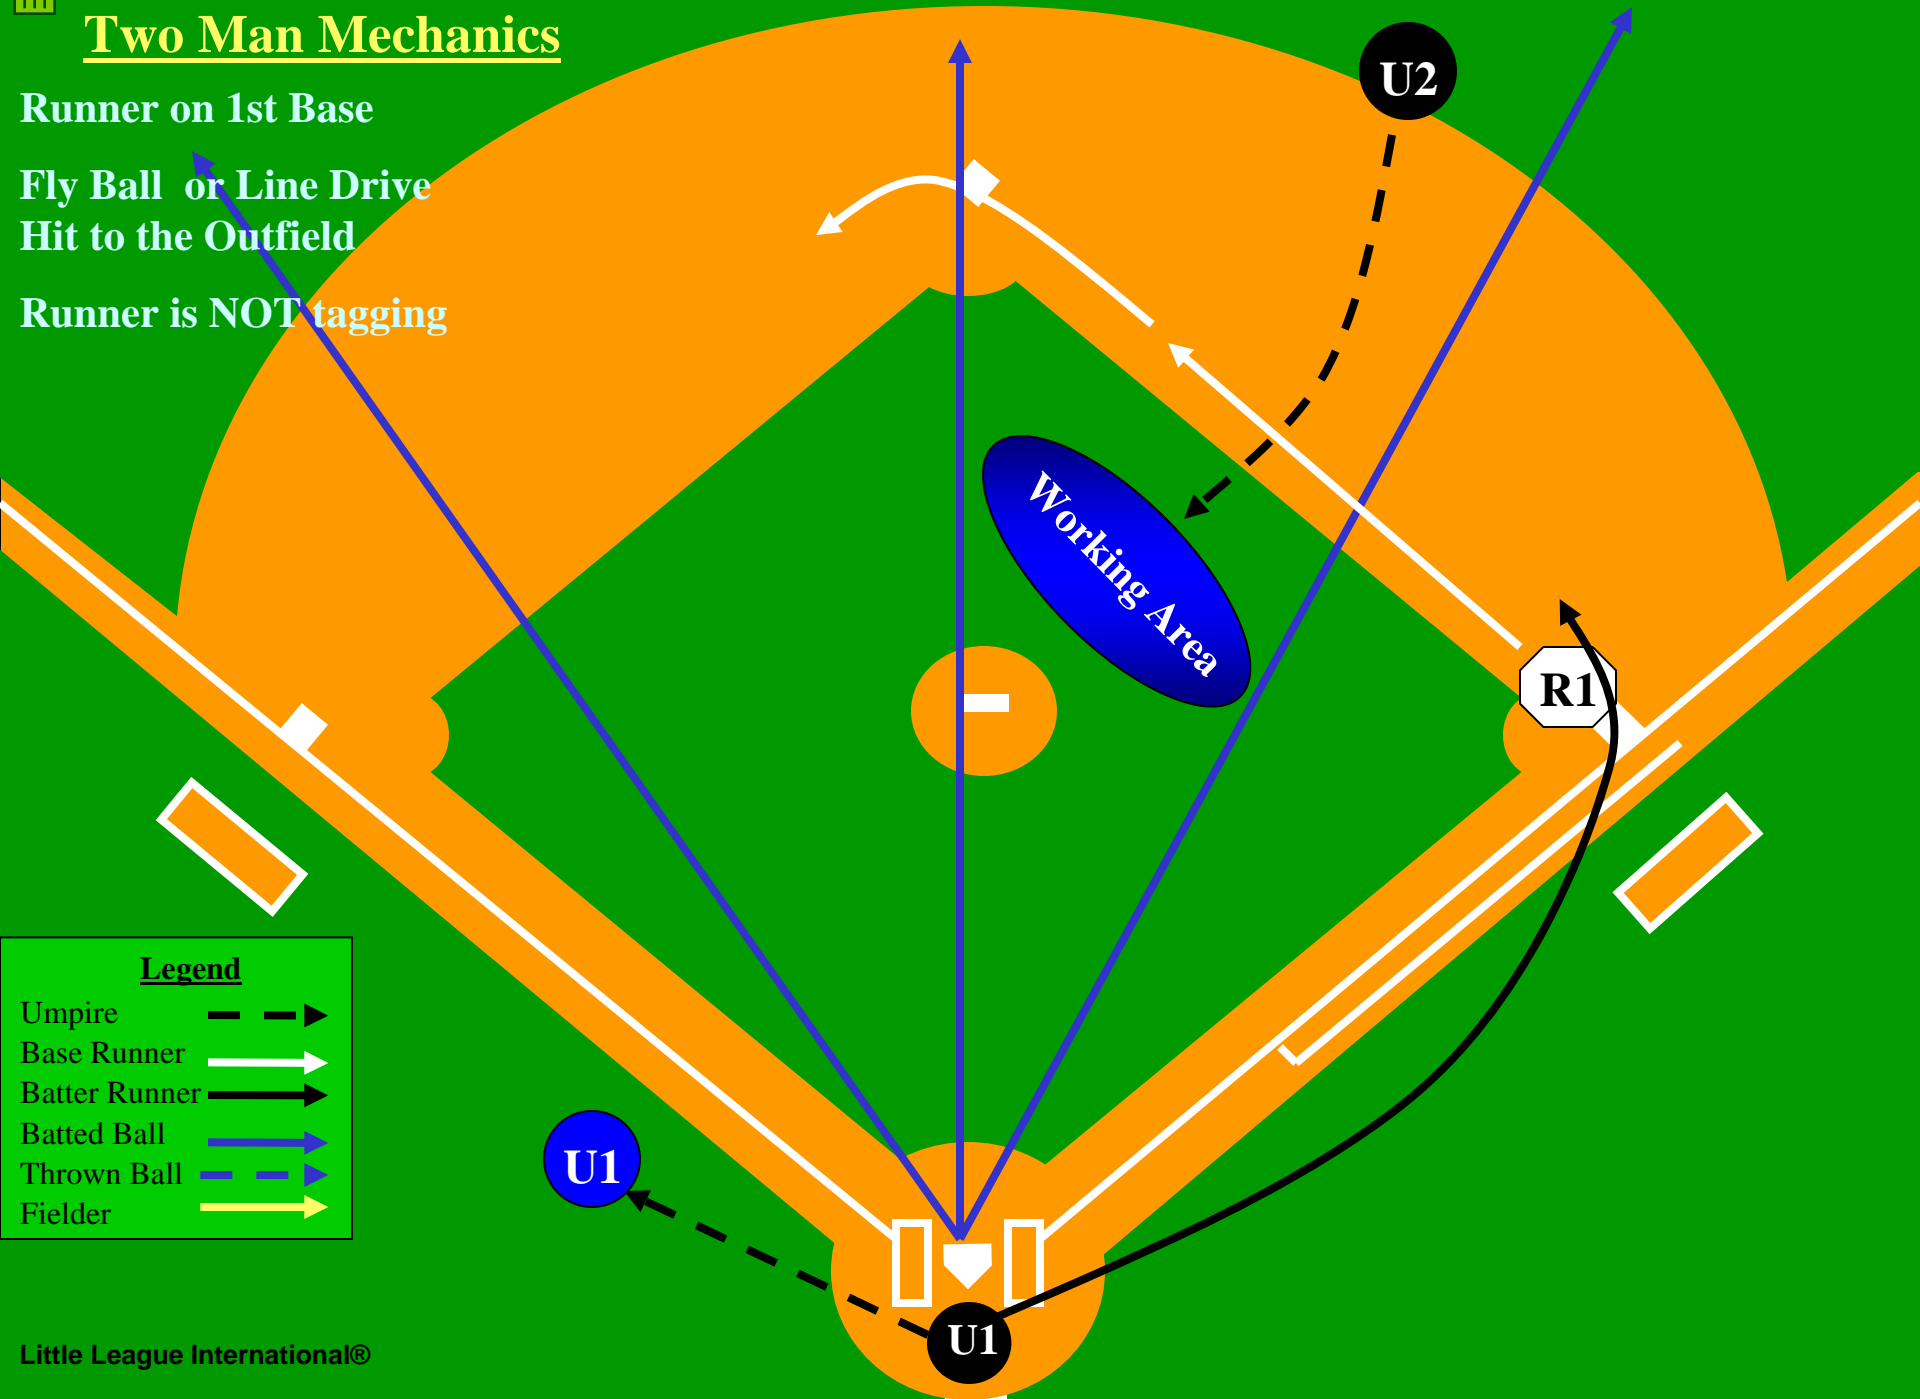

Two Man Mechanics

Runner on 1st Base
Fly Ball or Line Drive
Hit to the Outfield
Runner is NOT tagging

Legend

- Umpire - - - - ->
- Base Runner - - - - ->
- Batter Runner - - - - ->
- Batted Ball - - - - ->
- Thrown Ball - - - - ->
- Fielder - - - - ->