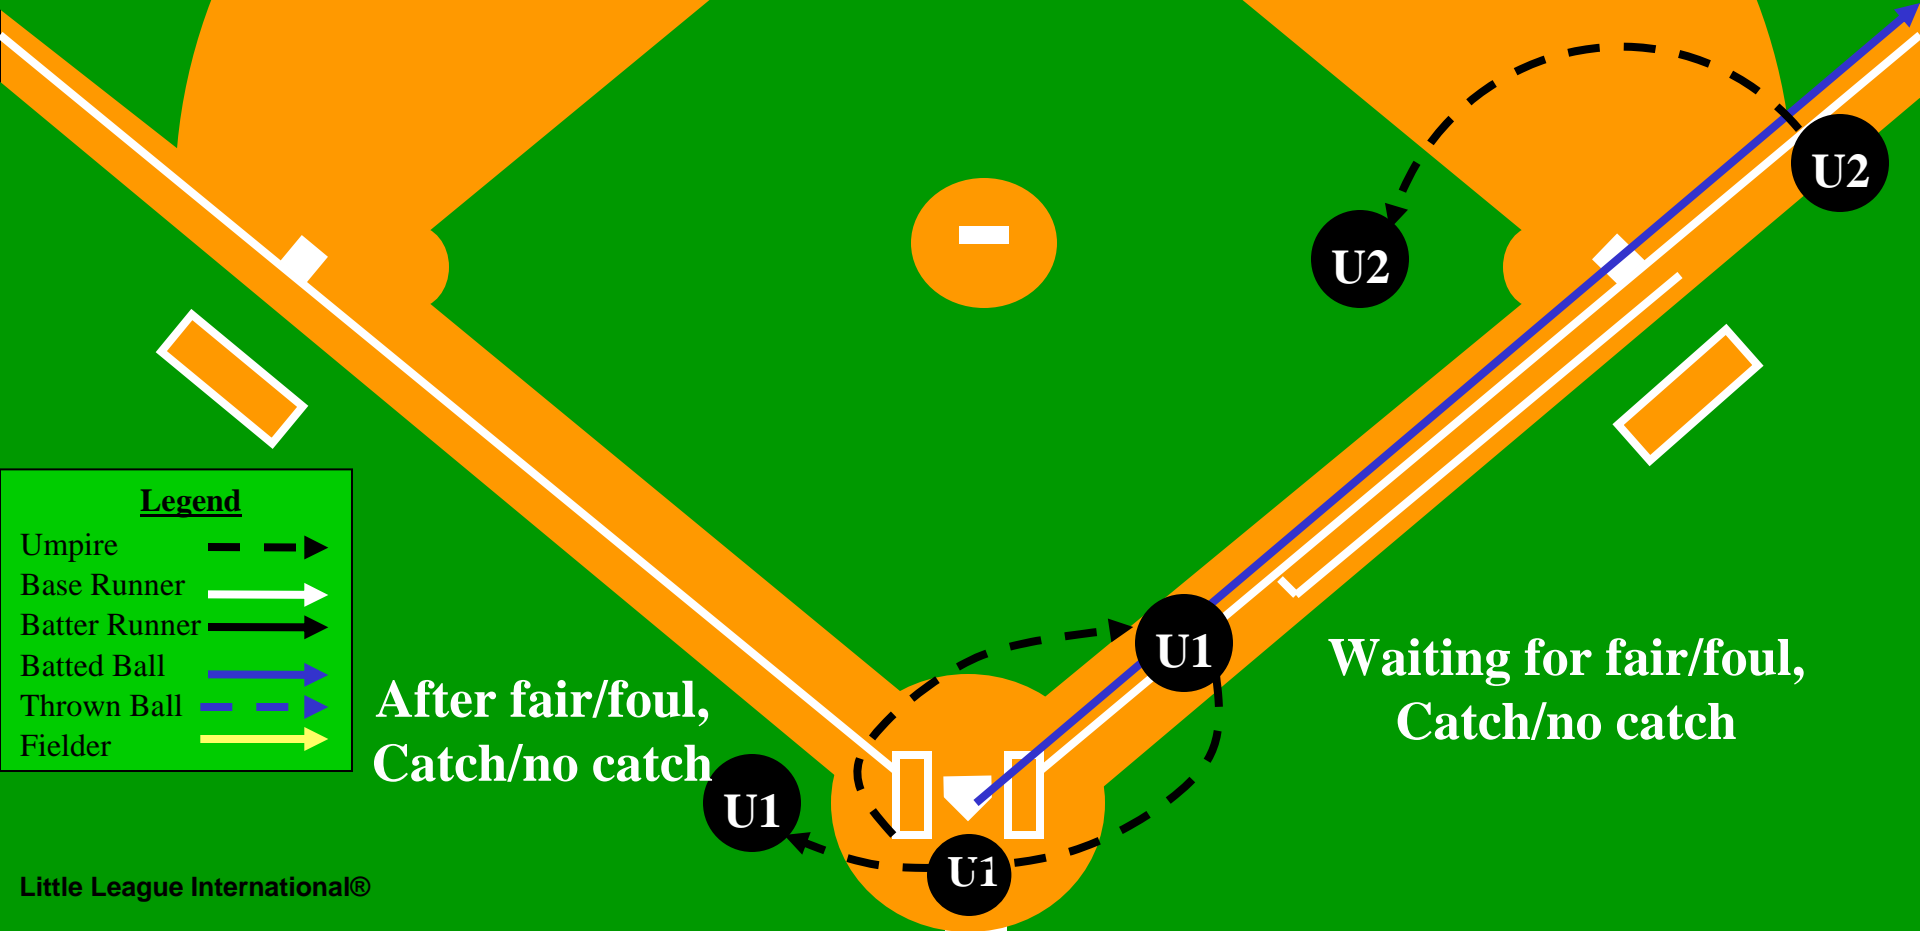

Two Man Mechanics

No Runner on Base

Fly Ball Down Right Field Line

Legend

- Umpire
- Base Runner
- Batter Runner
- Batted Ball
- Thrown Ball
- Fielder

After fair/foul,
Catch/no catch

Waiting for fair/foul,
Catch/no catch