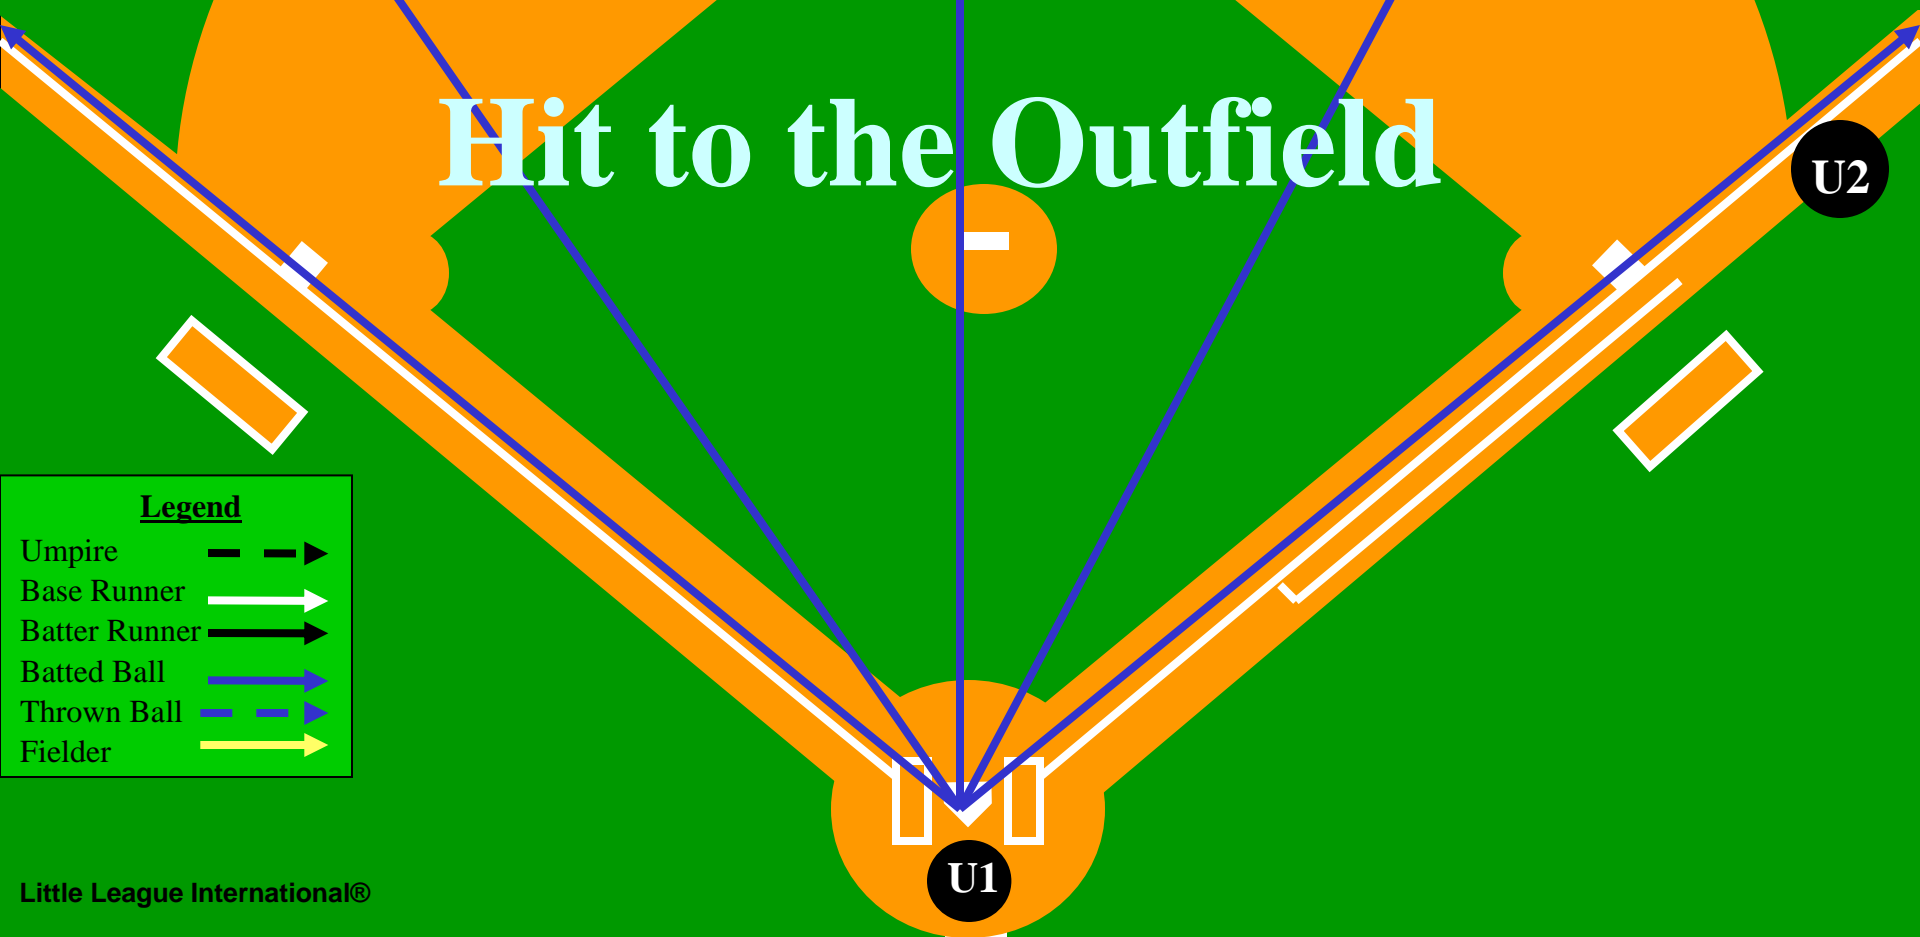

U2 Responsibility

Fair or Foul Coverage's

Legend

- Umpire
- Base Runner
- Batter Runner
- Batted Ball
- Thrown Ball
- Fielder

Two Man Mechanics

No Runner on Base

**Fly Ball or Line Drive
Hit to the Outfield**