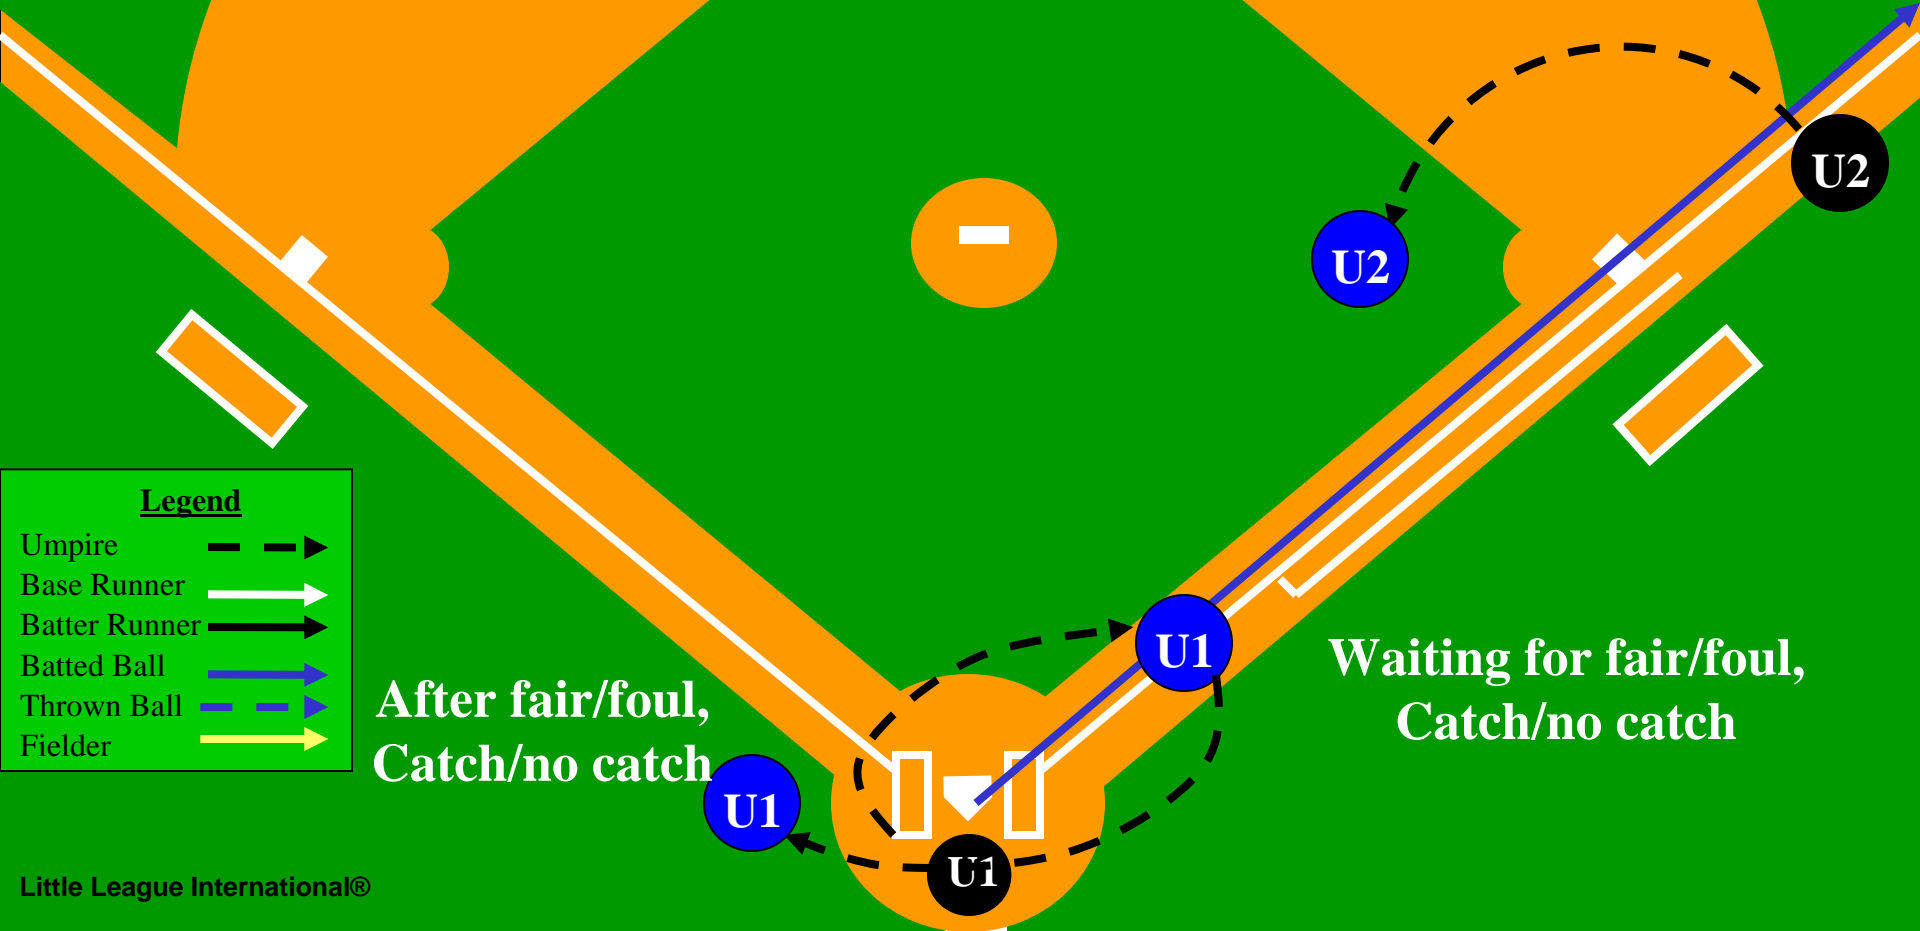

Two Man Mechanics

No Runner on Base

Fly Ball Down Right Field Line