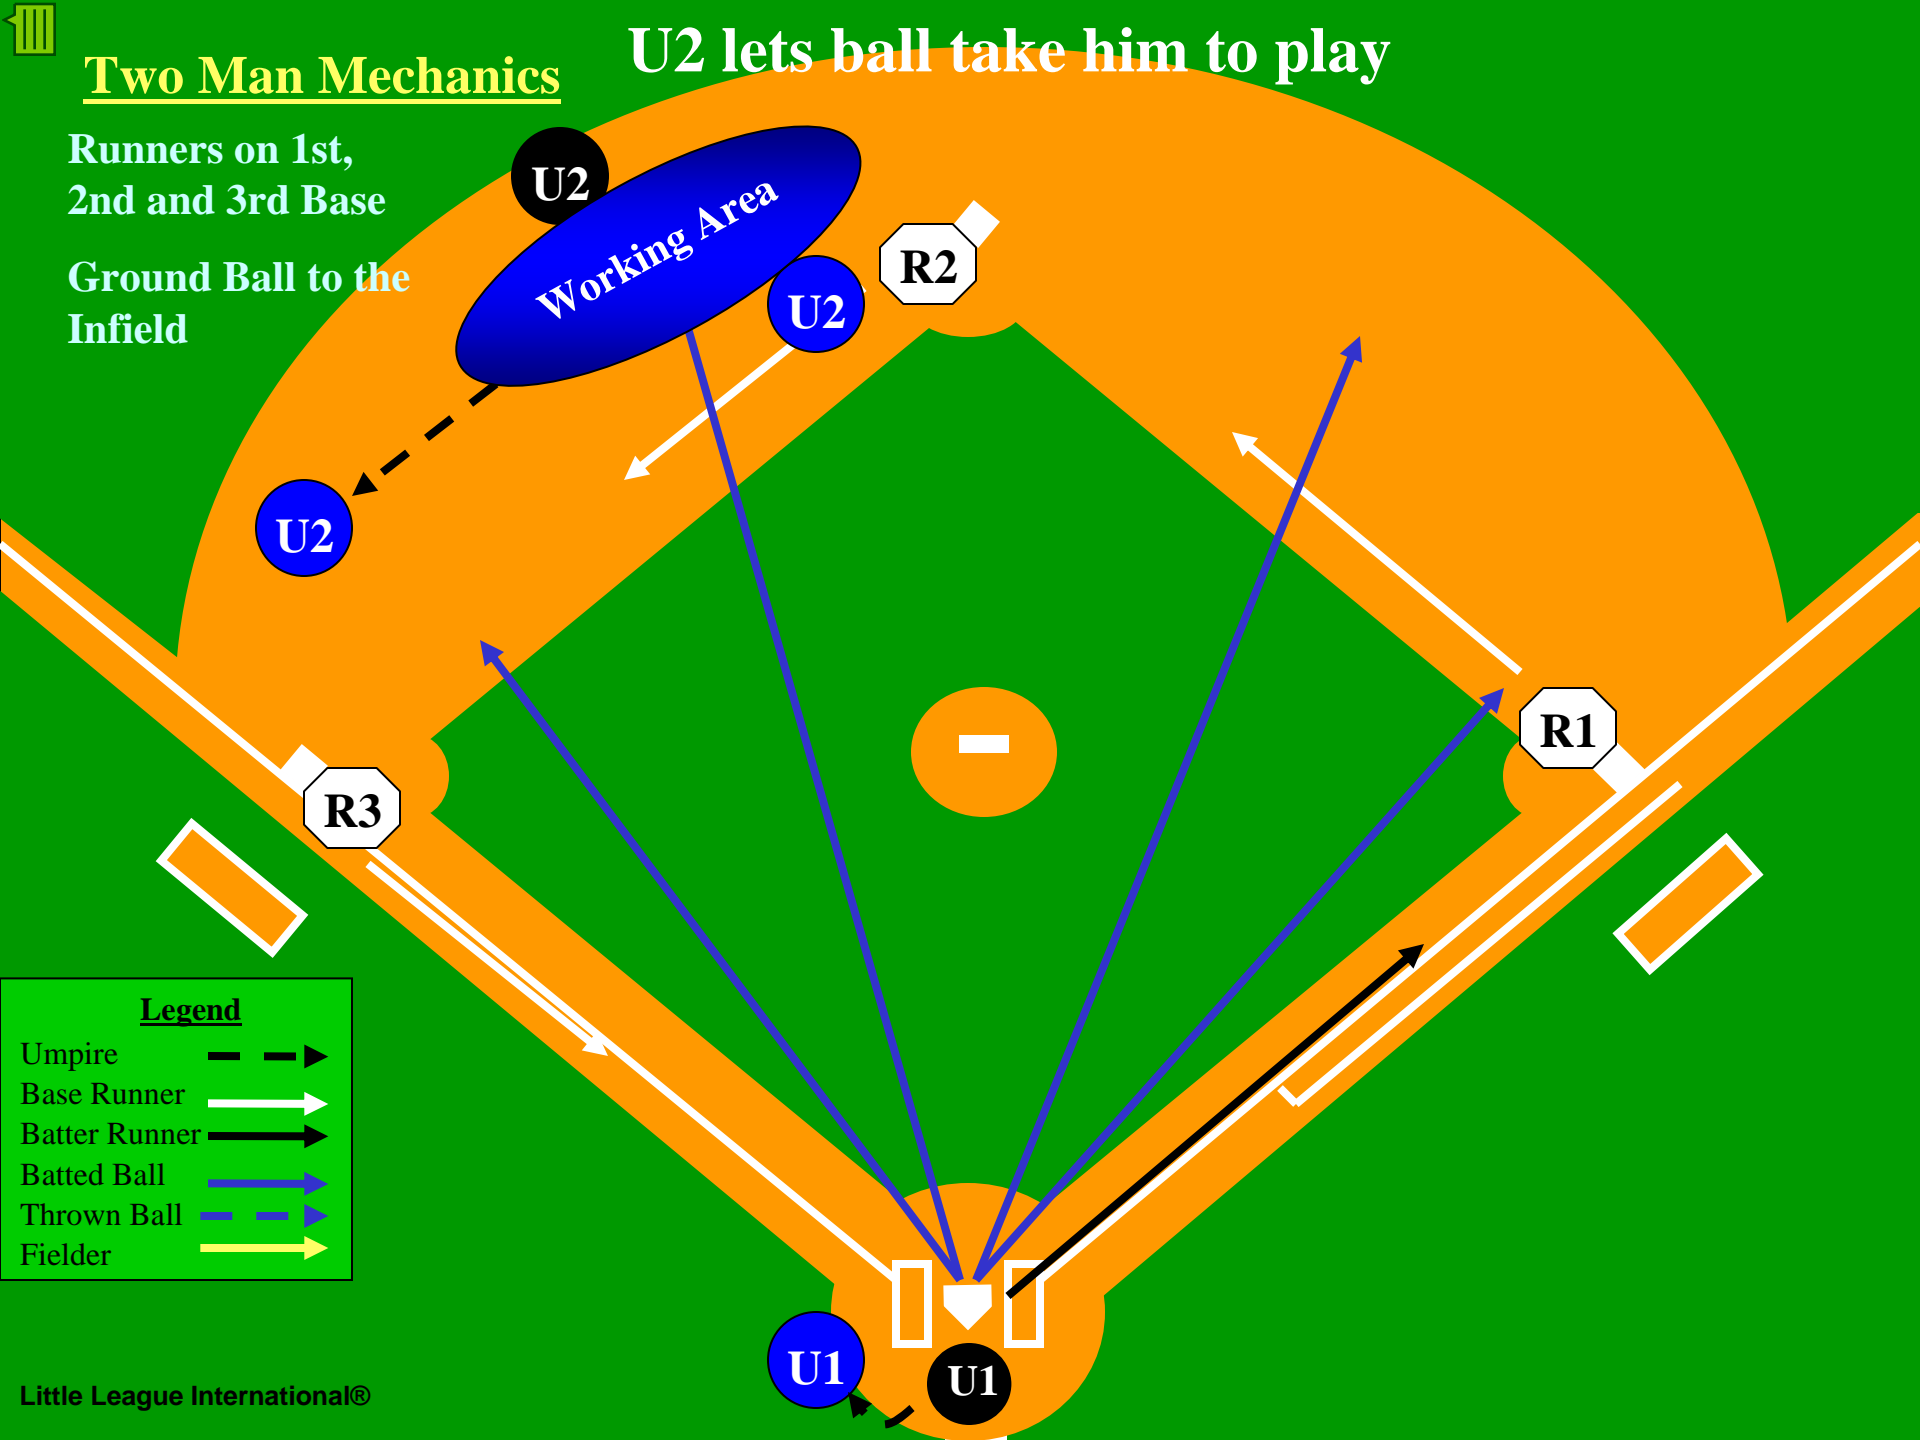

Ground Ball to the Infield

Legend

Umpire	--->
Base Runner	—>
Batter Runner	—>
Batted Ball	—>
Thrown Ball	—>
Fielder	—>

Two Man Mechanics

U2 lets ball take him to play

Runners on 1st, 2nd and 3rd Base

Ground Ball to the Infield