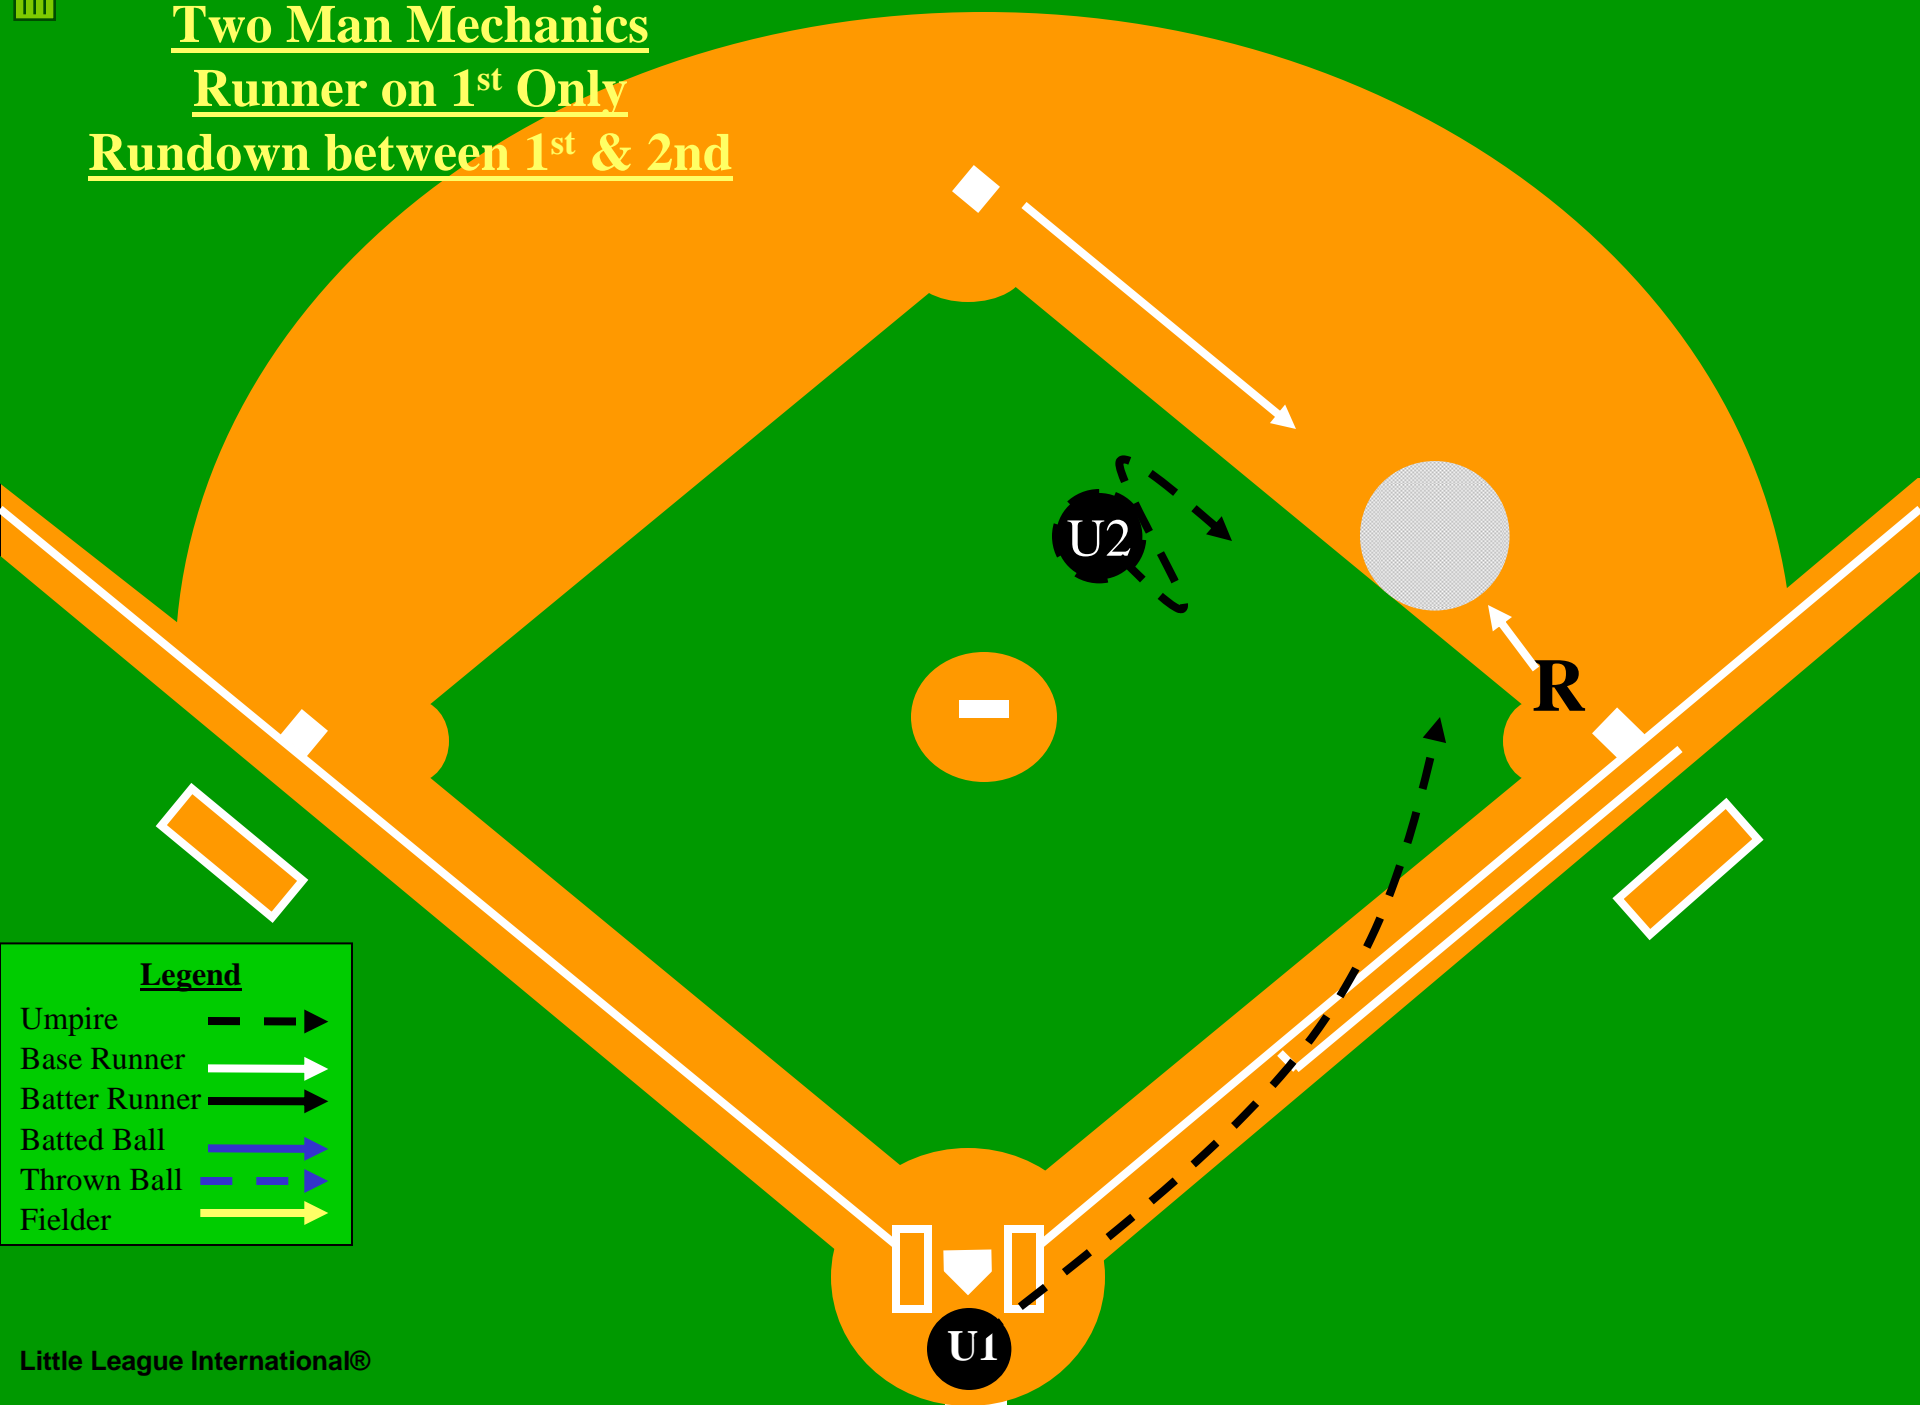

Two Man Mechanics
Runner on 1st Only
Rundown between 1st & 2nd

Legend

- Umpire
- Base Runner
- Batter Runner
- Batted Ball
- Thrown Ball
- Fielder