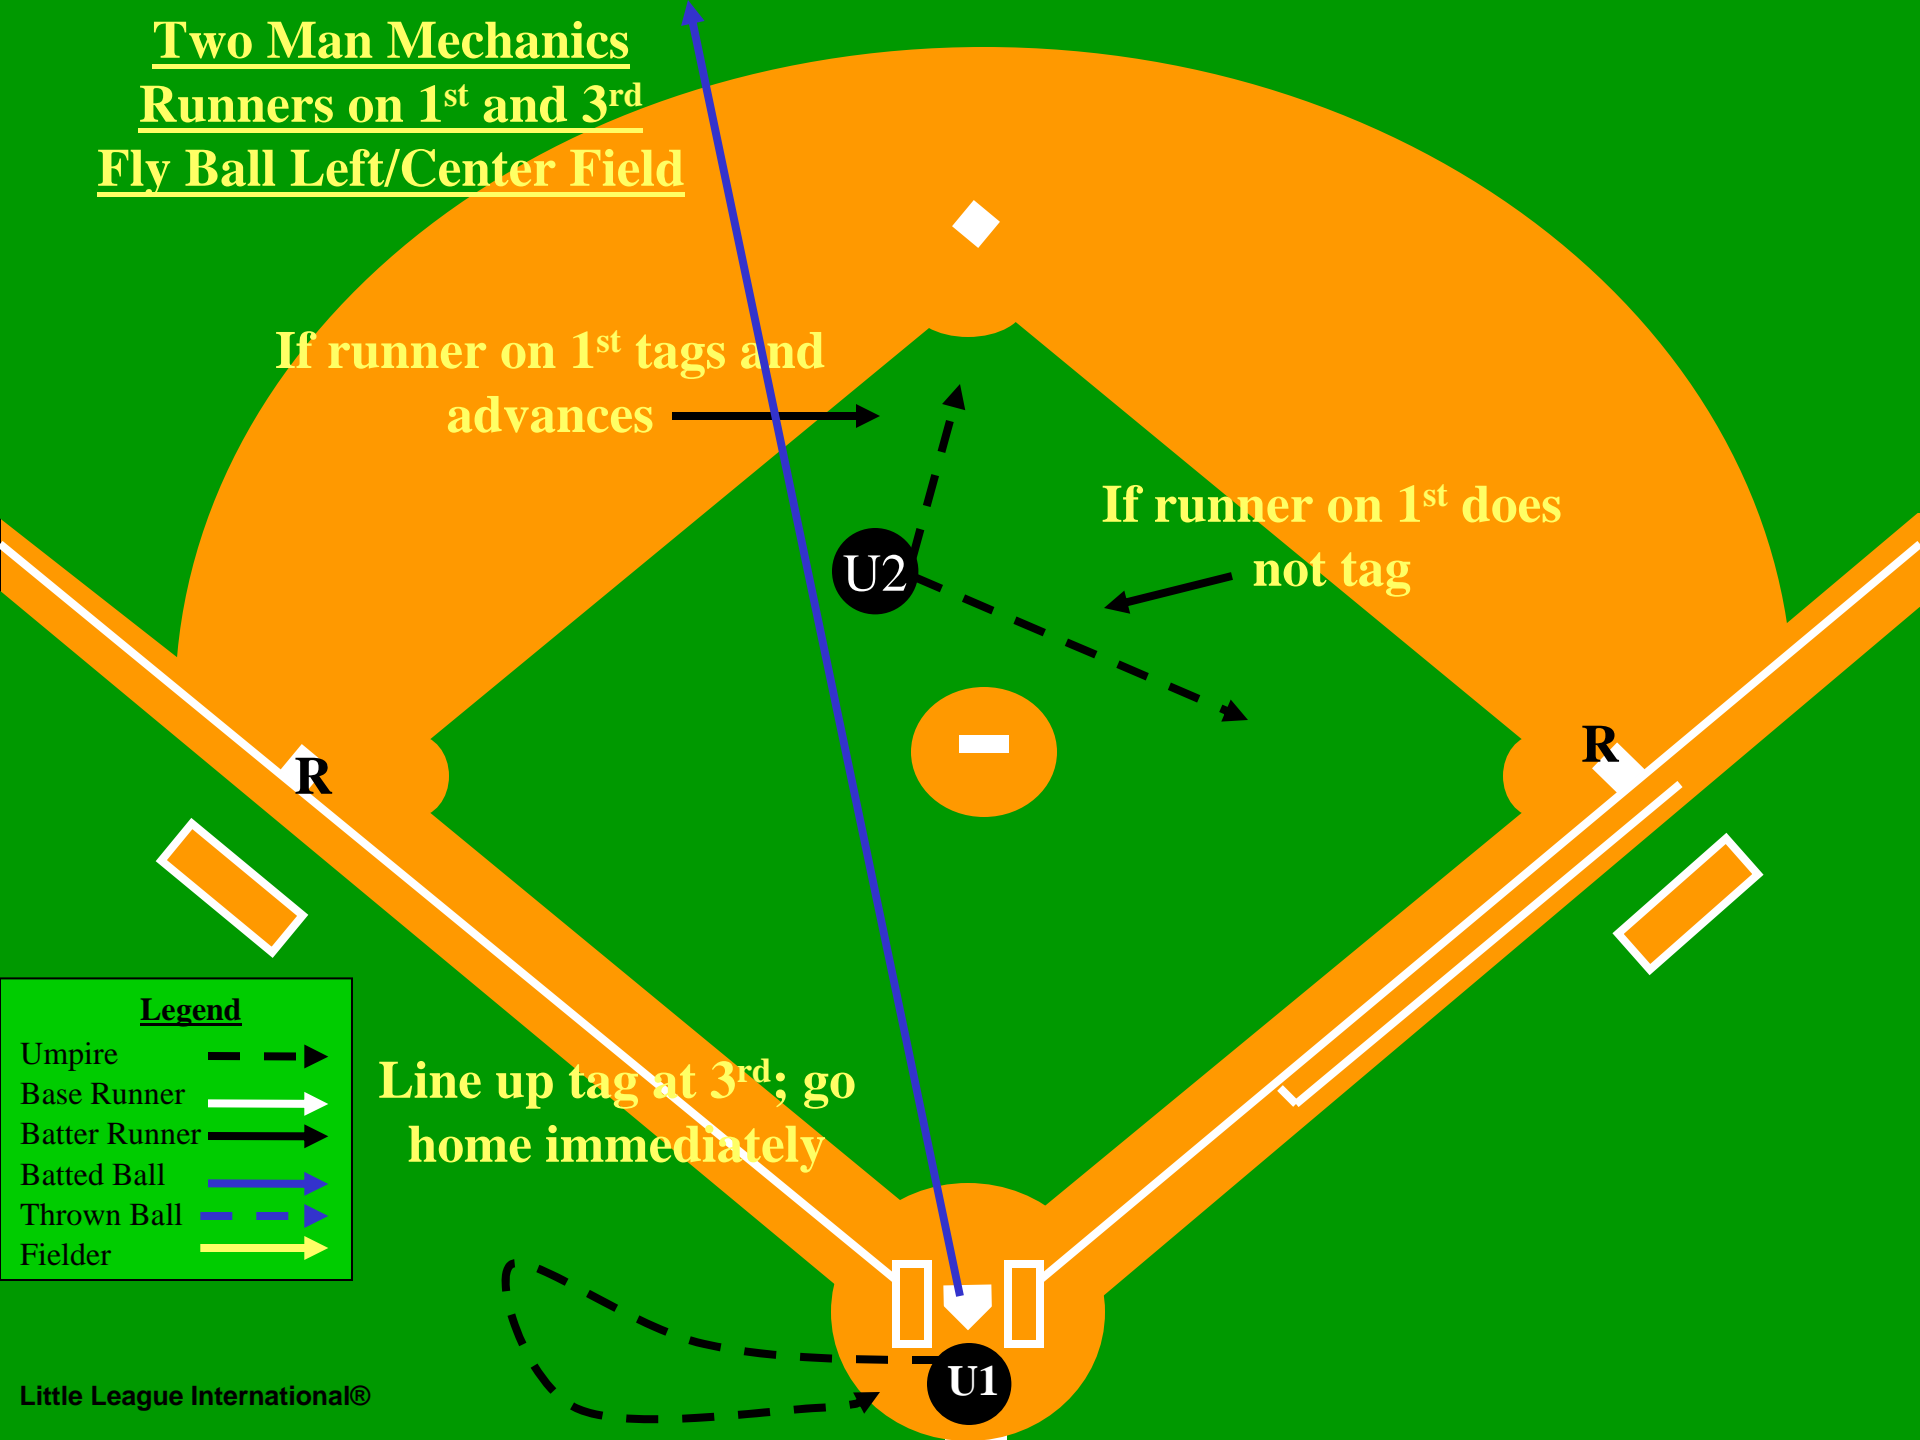

Two Man Mechanics
Runners on 1st and 3rd
Fly Ball Left/Center Field

If runner on 1st tags and advances

If runner on 1st does not tag

Line up tag at 3rd; go home immediately

Legend

- Umpire
- Base Runner
- Batter Runner
- Batted Ball
- Thrown Ball
- Fielder