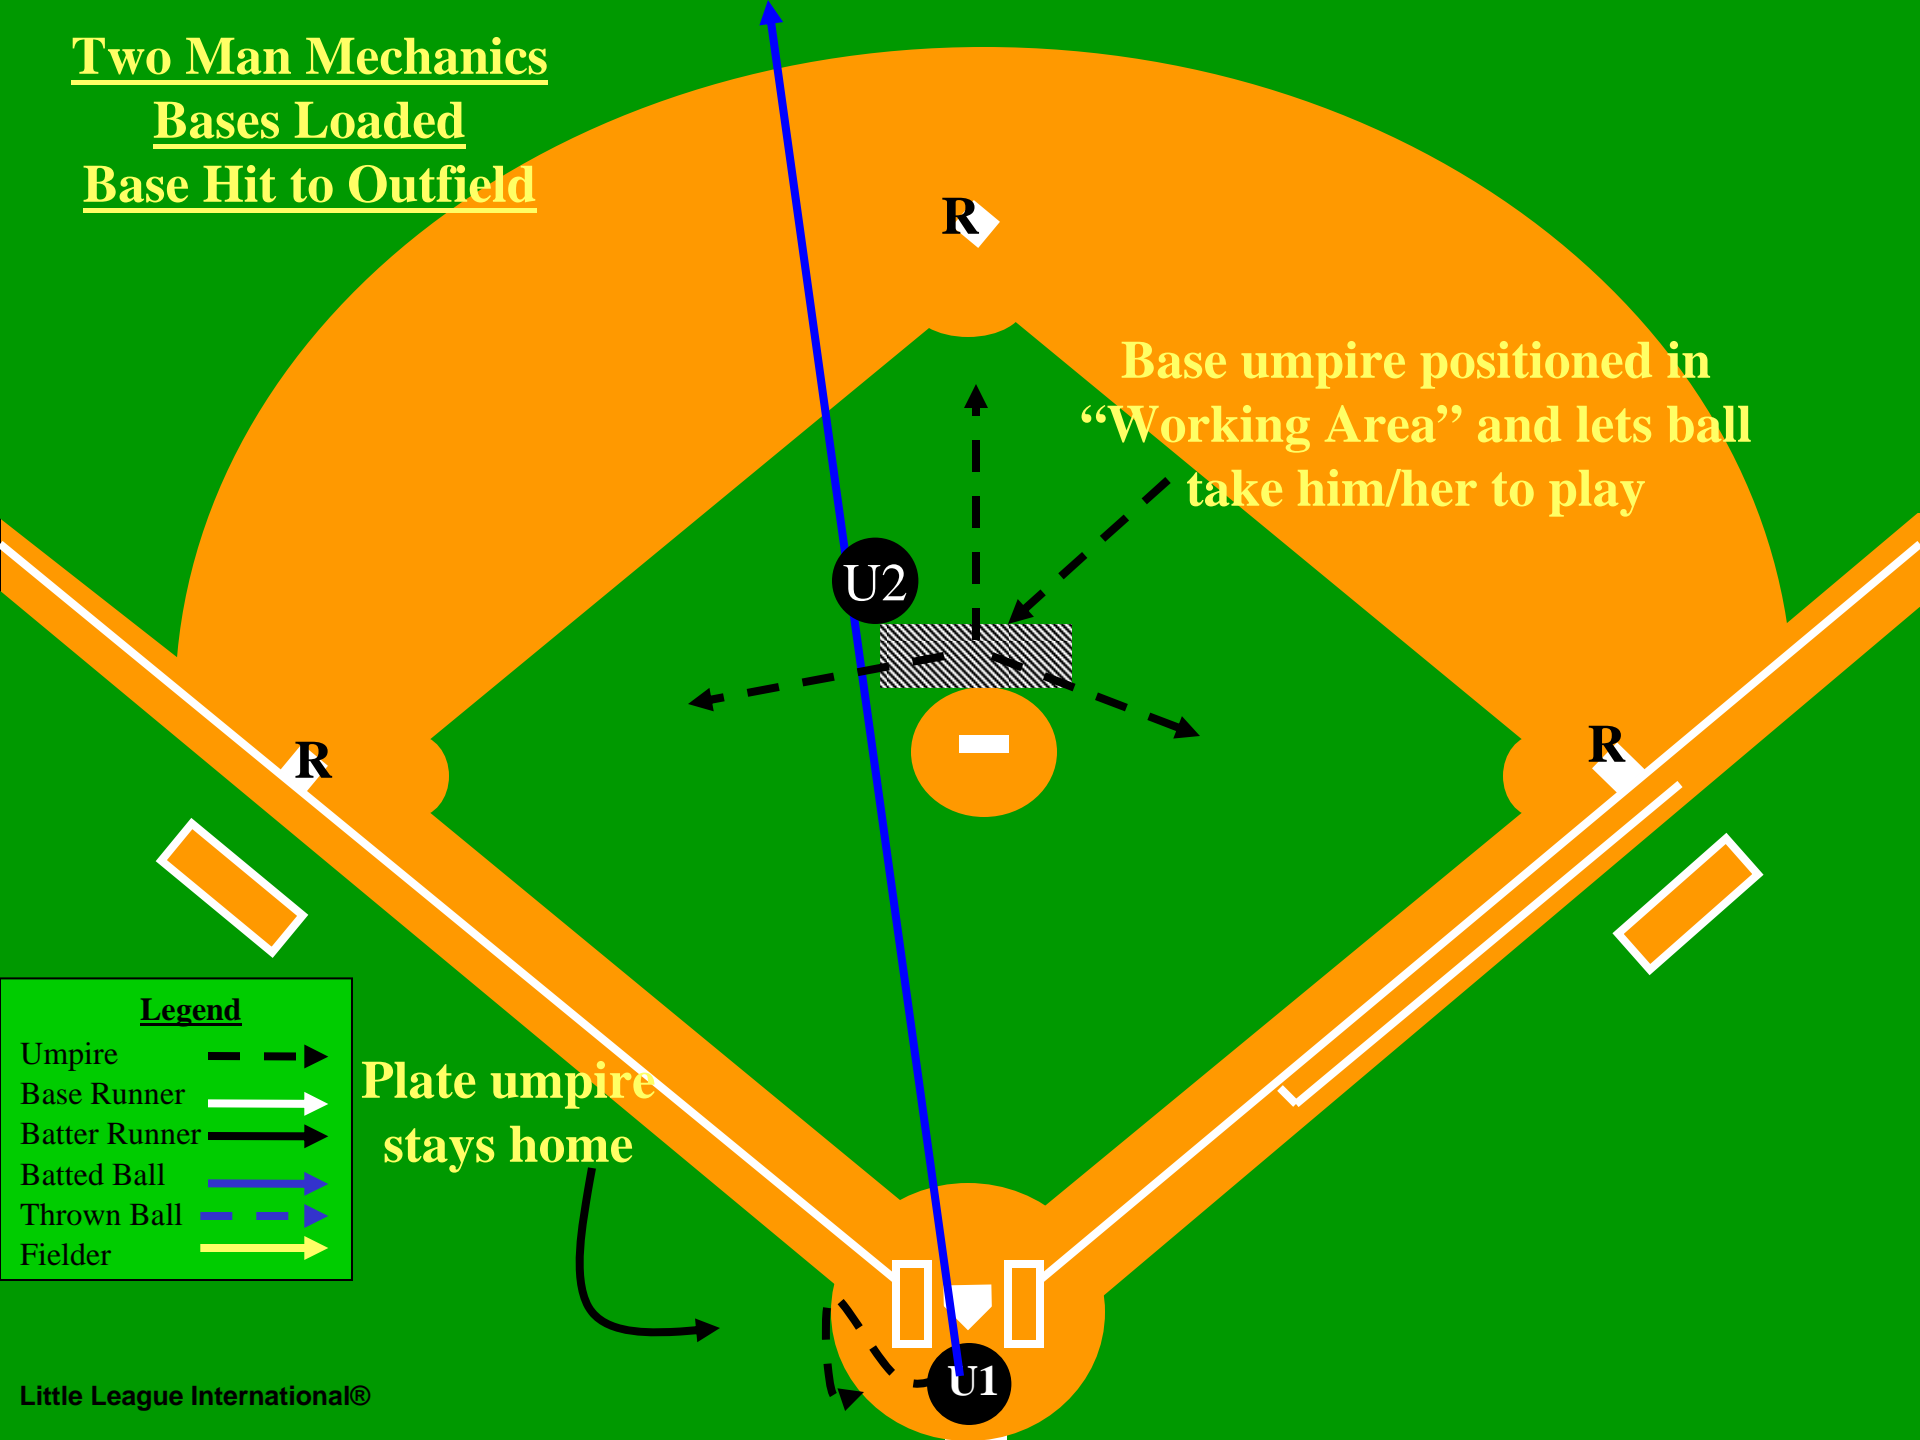

Two Man Mechanics
Bases Loaded
Base Hit to Outfield

Base umpire positioned in
"Working Area" and lets ball
take him/her to play

Plate umpire
stays home

Legend

- Umpire
- Base Runner
- Batter Runner
- Batted Ball
- Thrown Ball
- Fielder