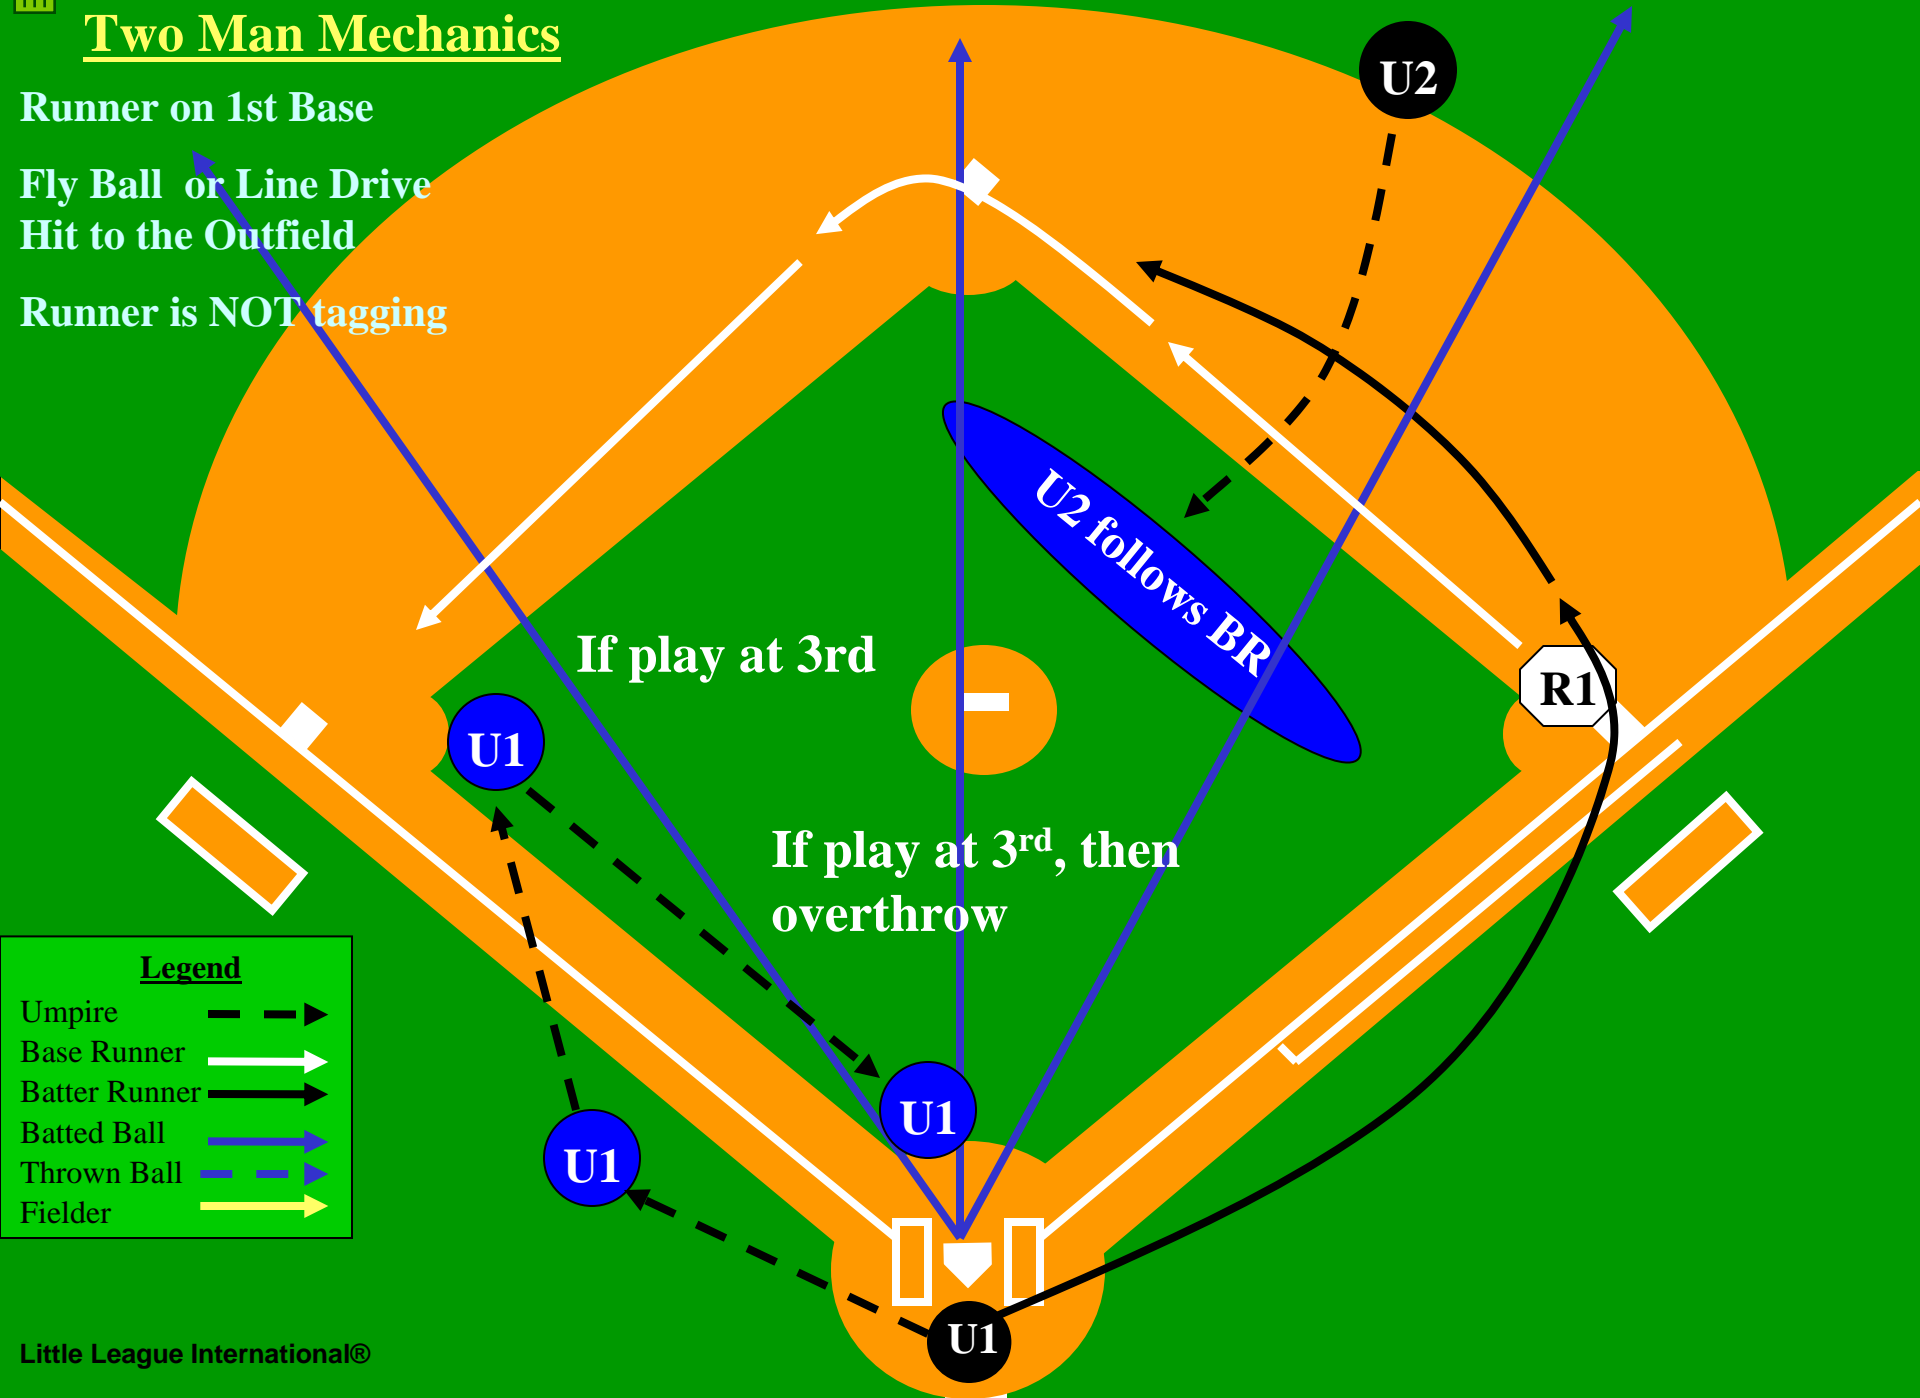

Runner on 1st Base
Fly Ball or Line Drive
Hit to the Outfield
Runner is NOT tagging

<u>Legend</u>	
Umpire	--->
Base Runner	—>
Batter Runner	—>
Batted Ball	—>
Thrown Ball	—>
Fielder	—>

Two Man Mechanics

Runner on 1st Base
Fly Ball or Line Drive
Hit to the Outfield
Runner is NOT tagging