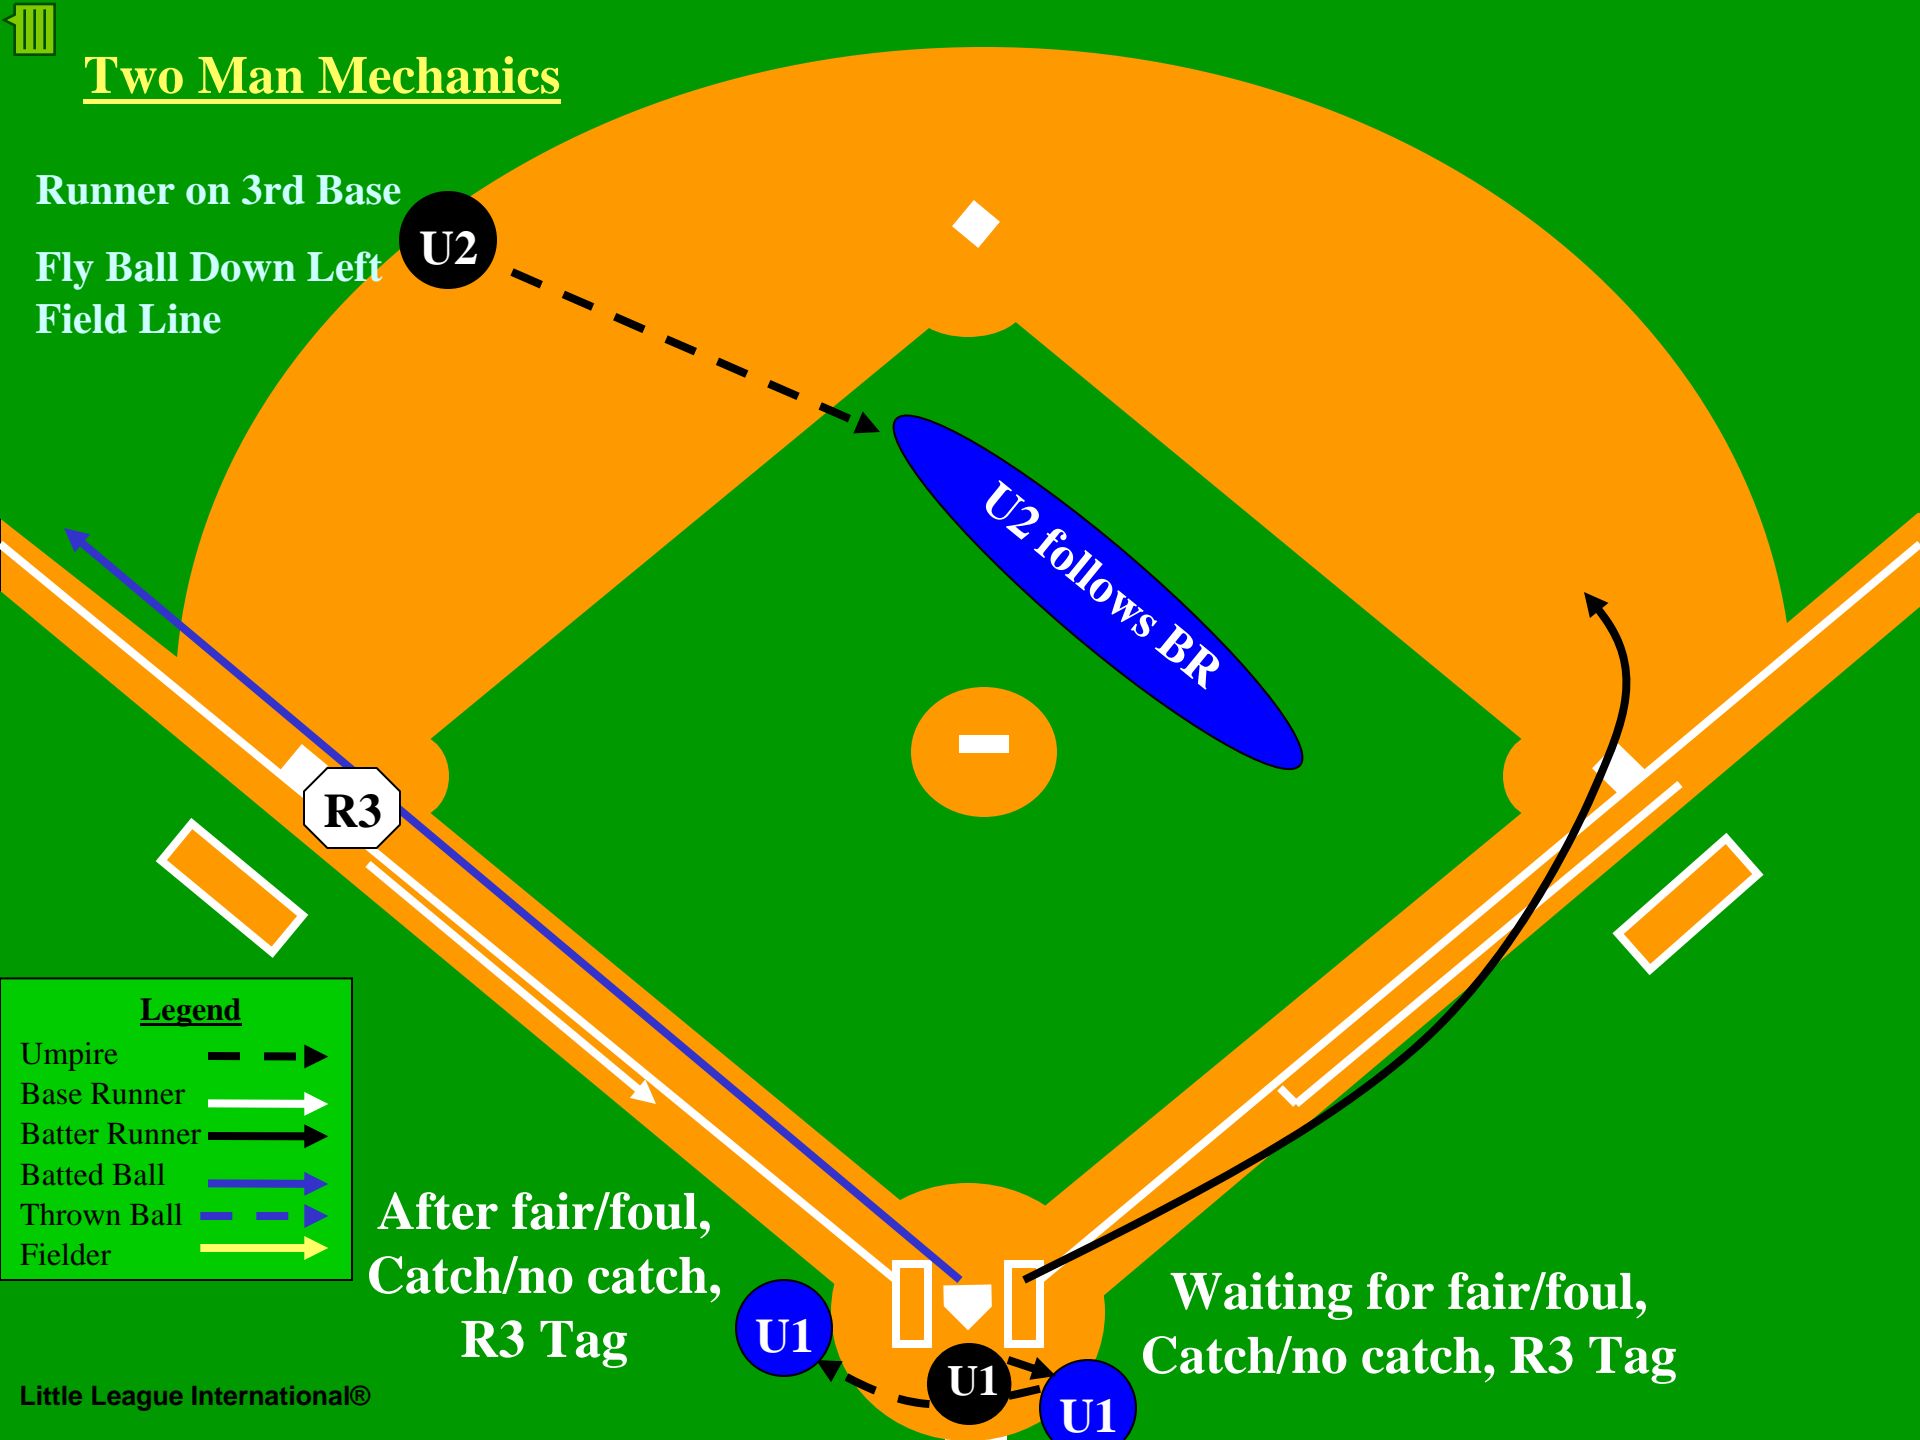

Two Man Mechanics

Runner on 3rd Base

Fly Ball Down Left
Field Line

U2

R3

U2 follows BR

Legend

- Umpire
- Base Runner
- Batter Runner
- Batted Ball
- Thrown Ball
- Fielder

After fair/foul,
Catch/no catch,
R3 Tag

Waiting for fair/foul,
Catch/no catch, R3 Tag

U1

U1

U1