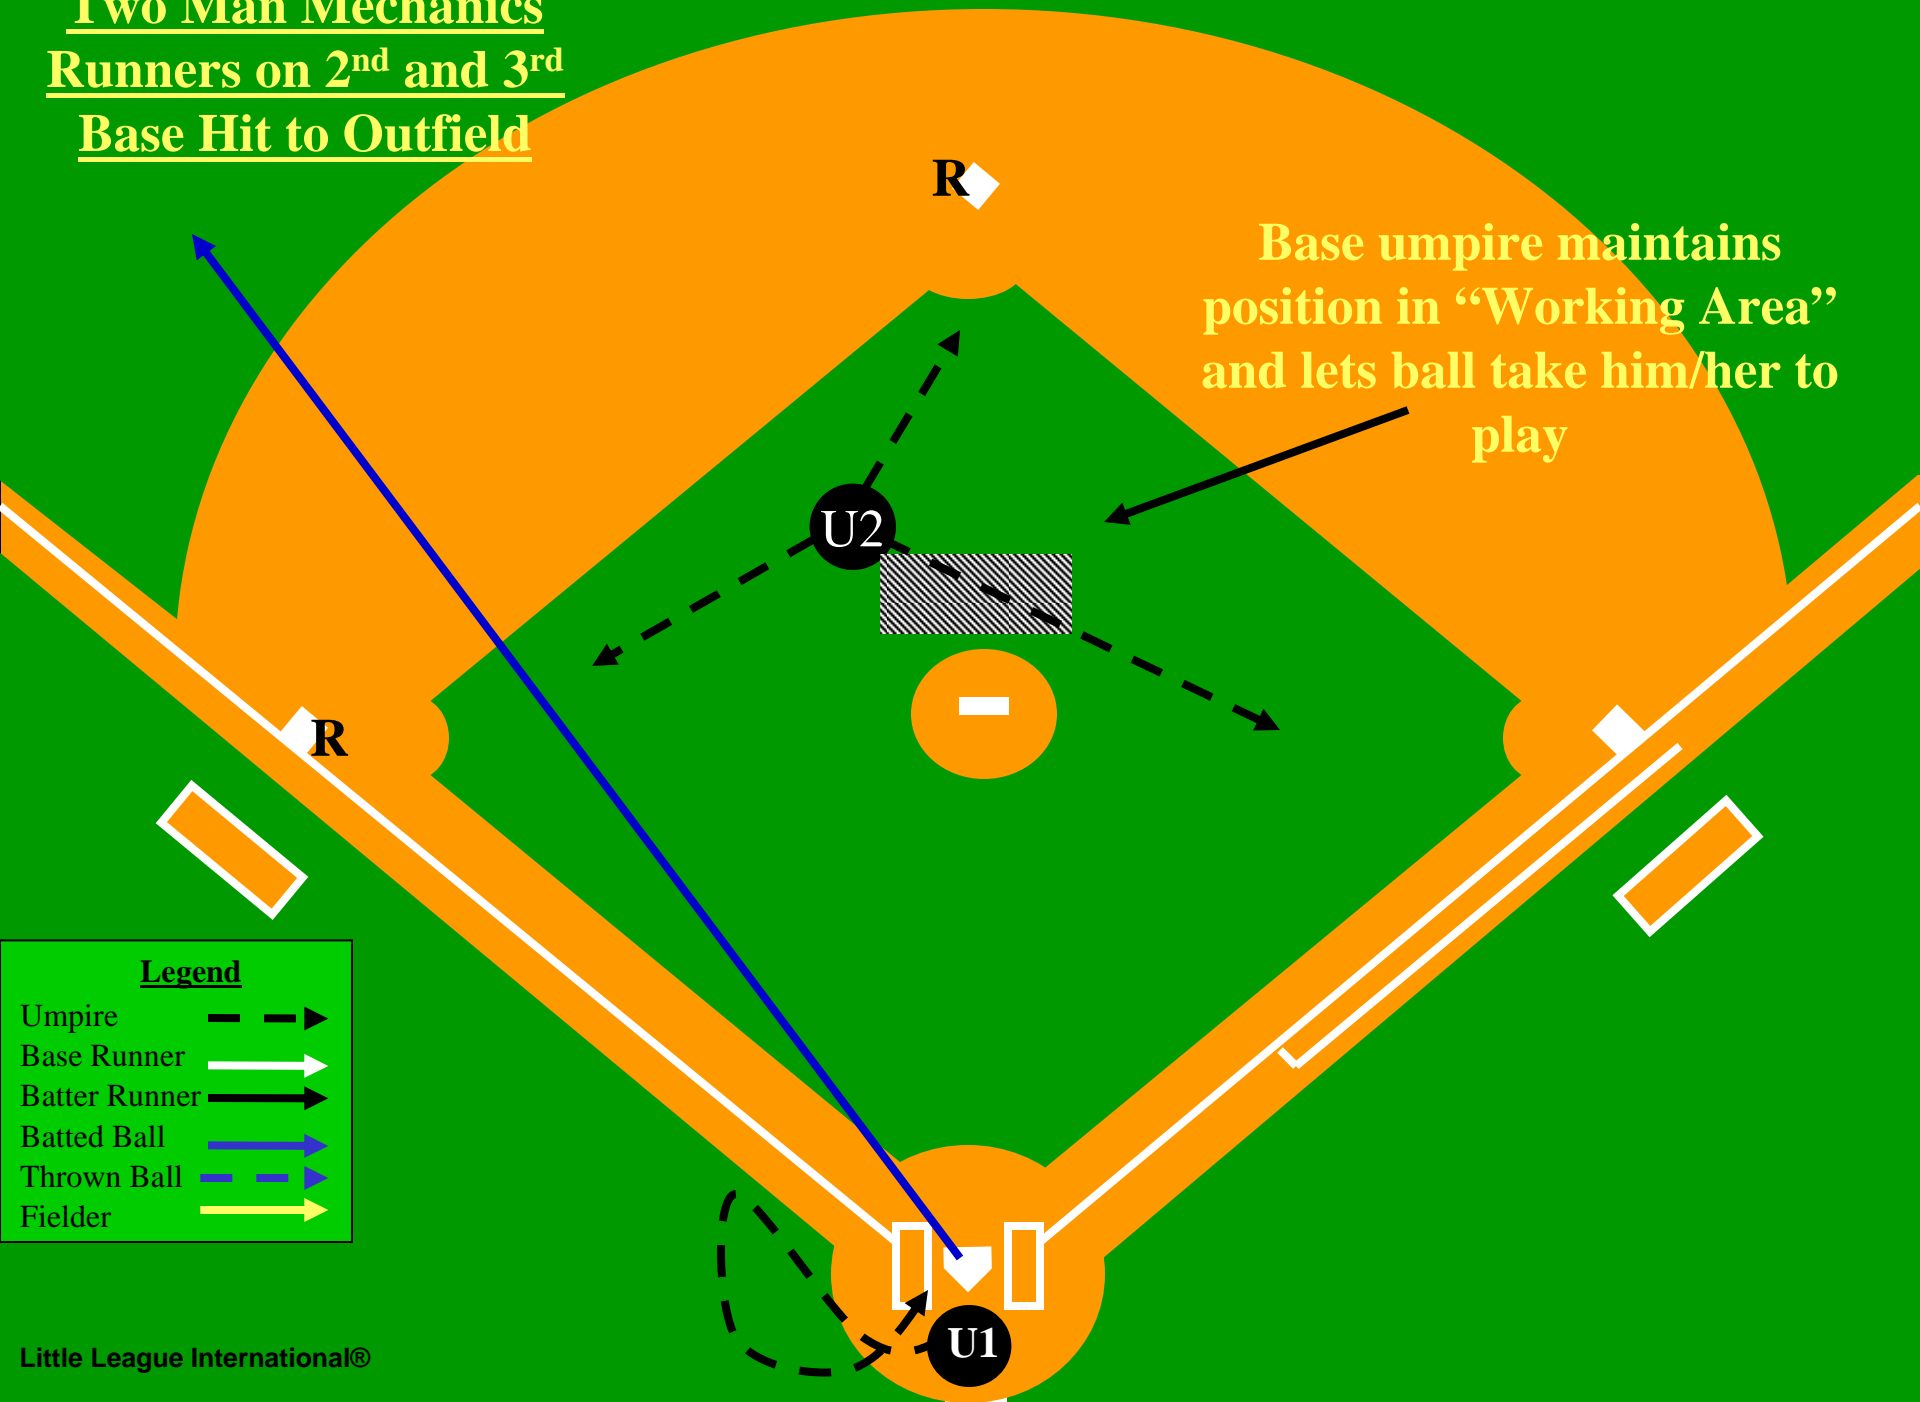

Two Man Mechanics
Runners on 2nd and 3rd
Base Hit to Outfield

Base umpire maintains position in "Working Area" and lets ball take him/her to play

Legend

- Umpire   - - - - ->
- Base Runner   - - - - ->
- Batter Runner   - - - - ->
- Batted Ball   - - - - ->
- Thrown Ball   - - - - ->
- Fielder   - - - - ->