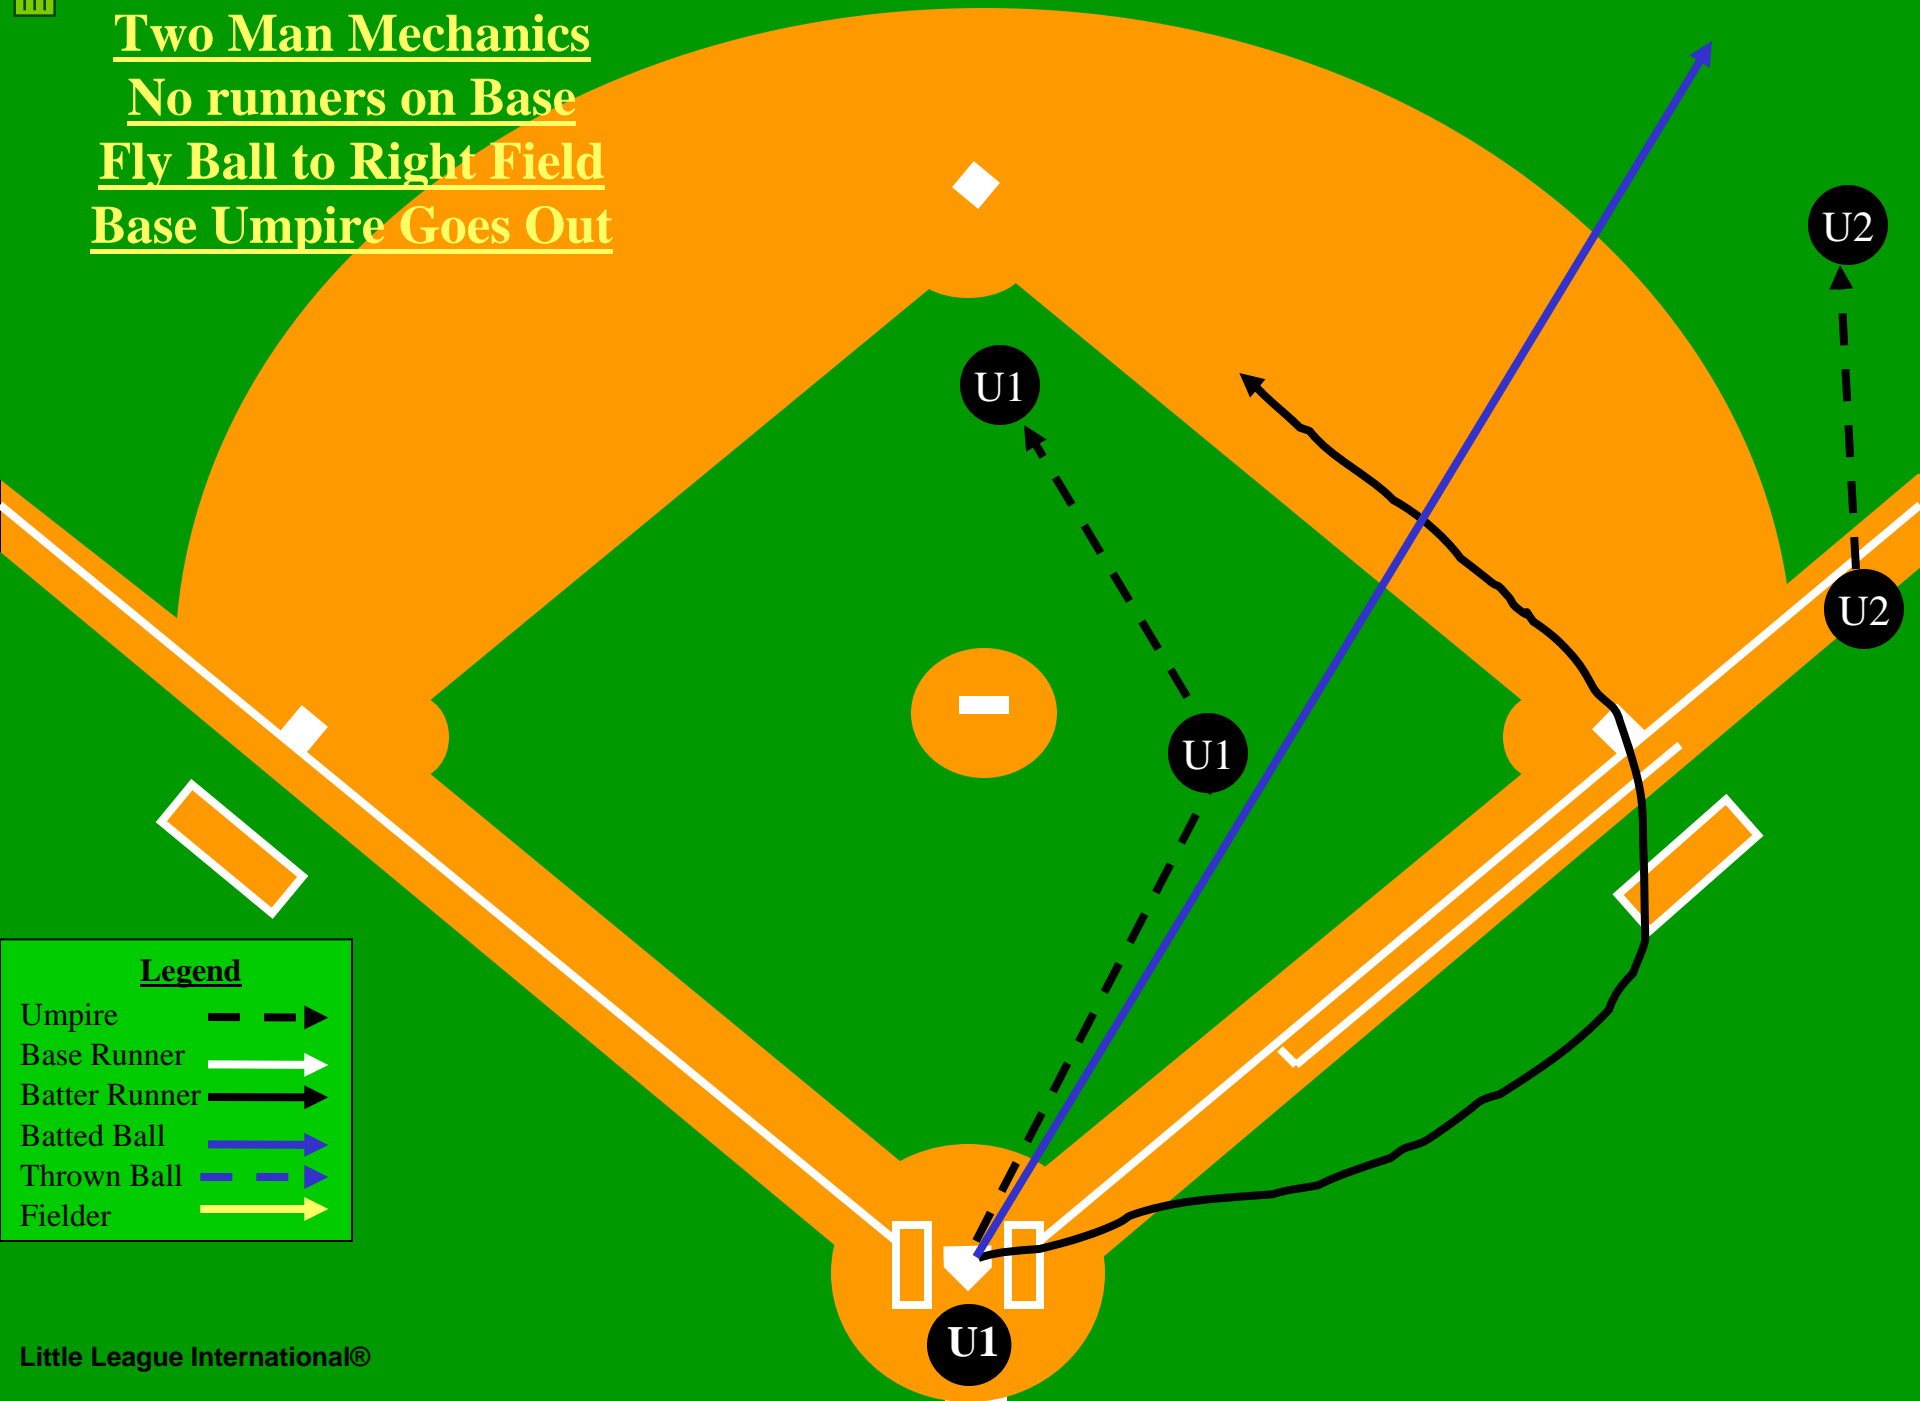

Two Man Mechanics
No runners on Base
Fly Ball to Right Field
Base Umpire Goes Out