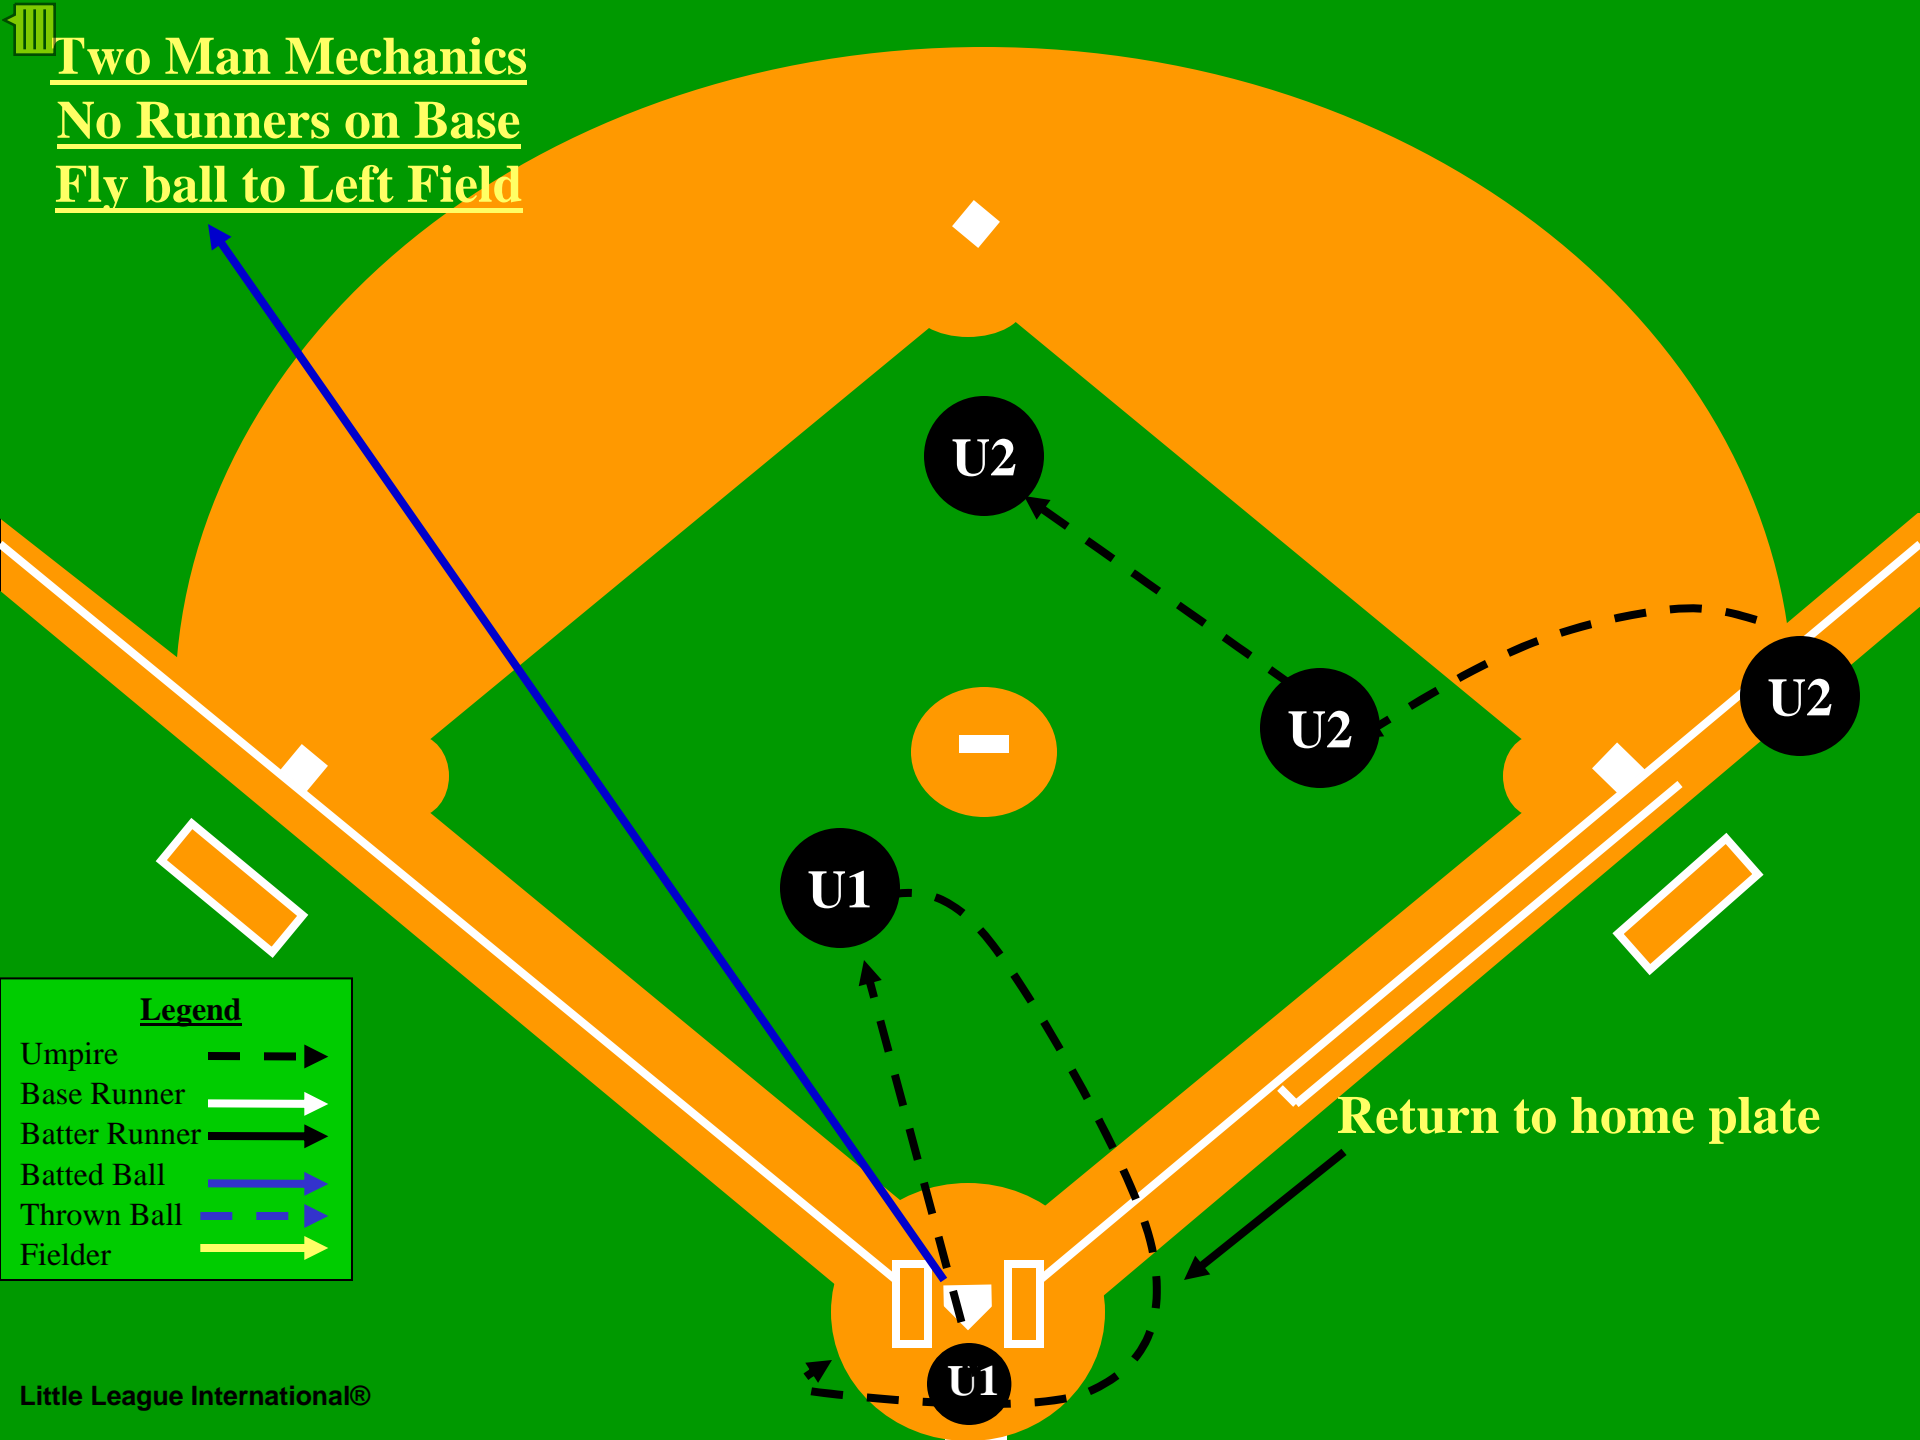

U1

U2

Two Man Mechanics

No Runner on Base

Fly Ball Down Left Field Line

Two Man Mechanics
No Runners on Base
Fly ball to Left Field

Legend

- Umpire
- Base Runner
- Batter Runner
- Batted Ball
- Thrown Ball
- Fielder