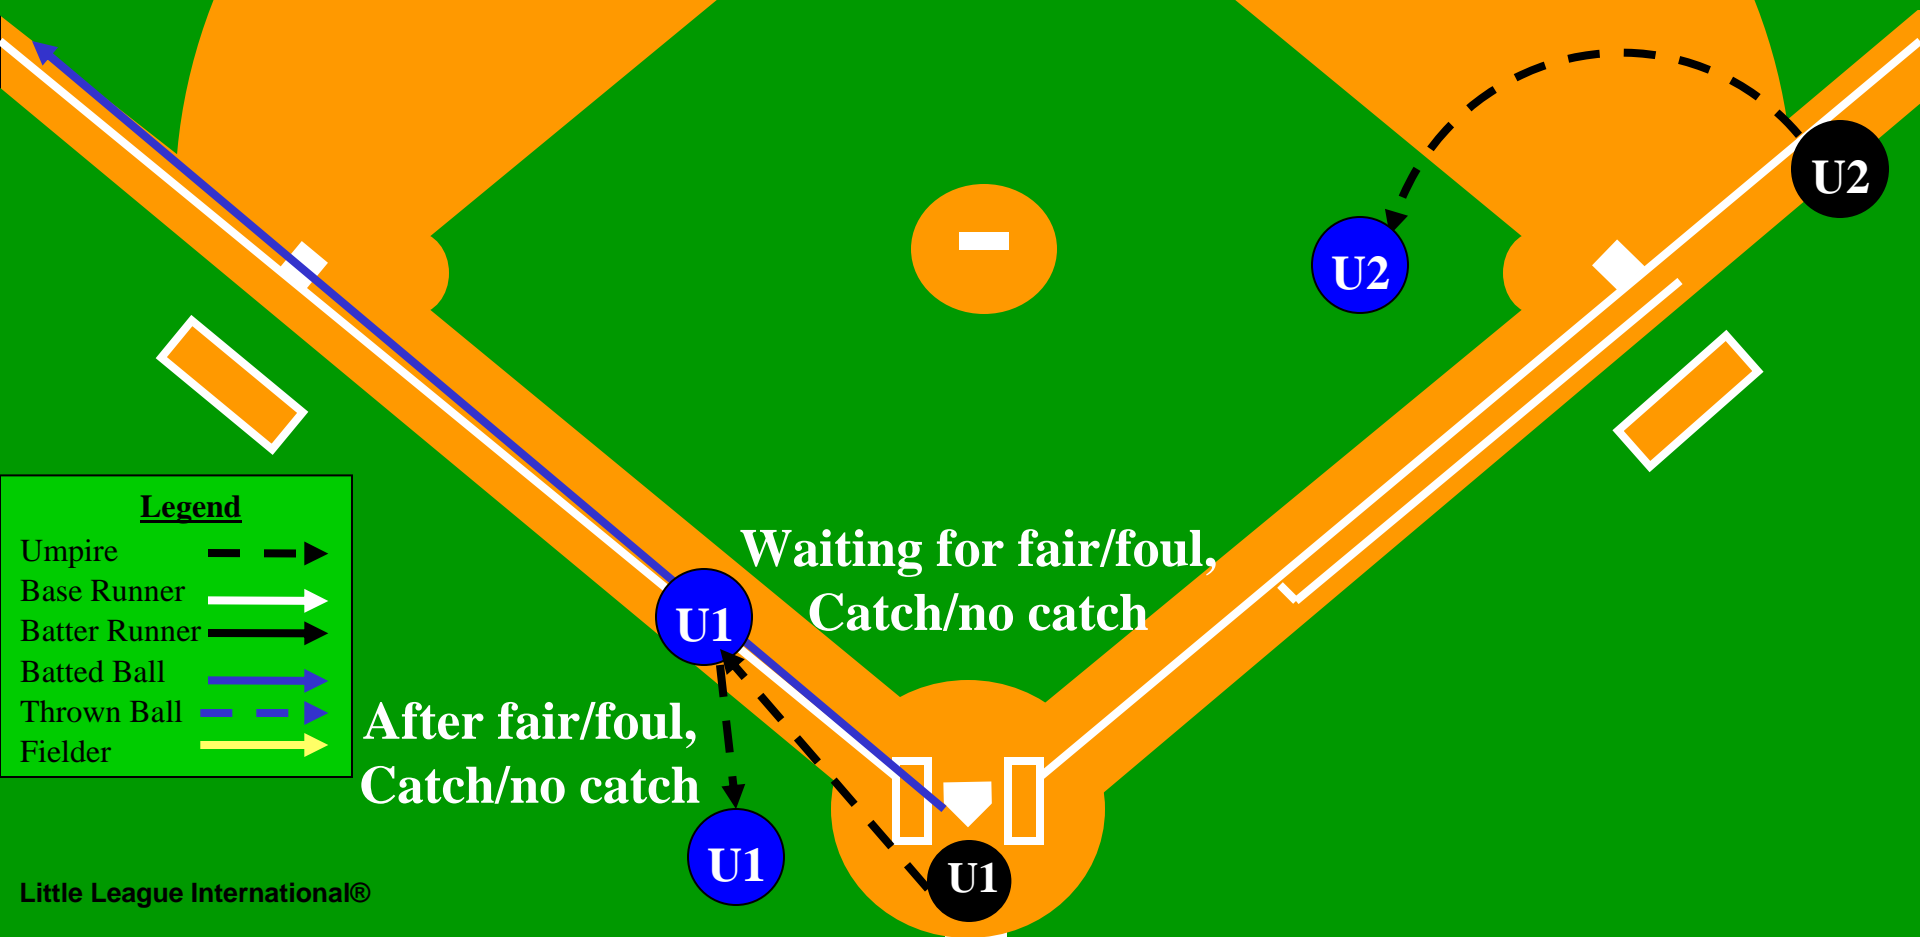

U1

U2

Two Man Mechanics

No Runner on Base

Fly Ball Down Left Field Line

Legend

- Umpire
- Base Runner
- Batter Runner
- Batted Ball
- Thrown Ball
- Fielder

Waiting for fair/foul,
Catch/no catch