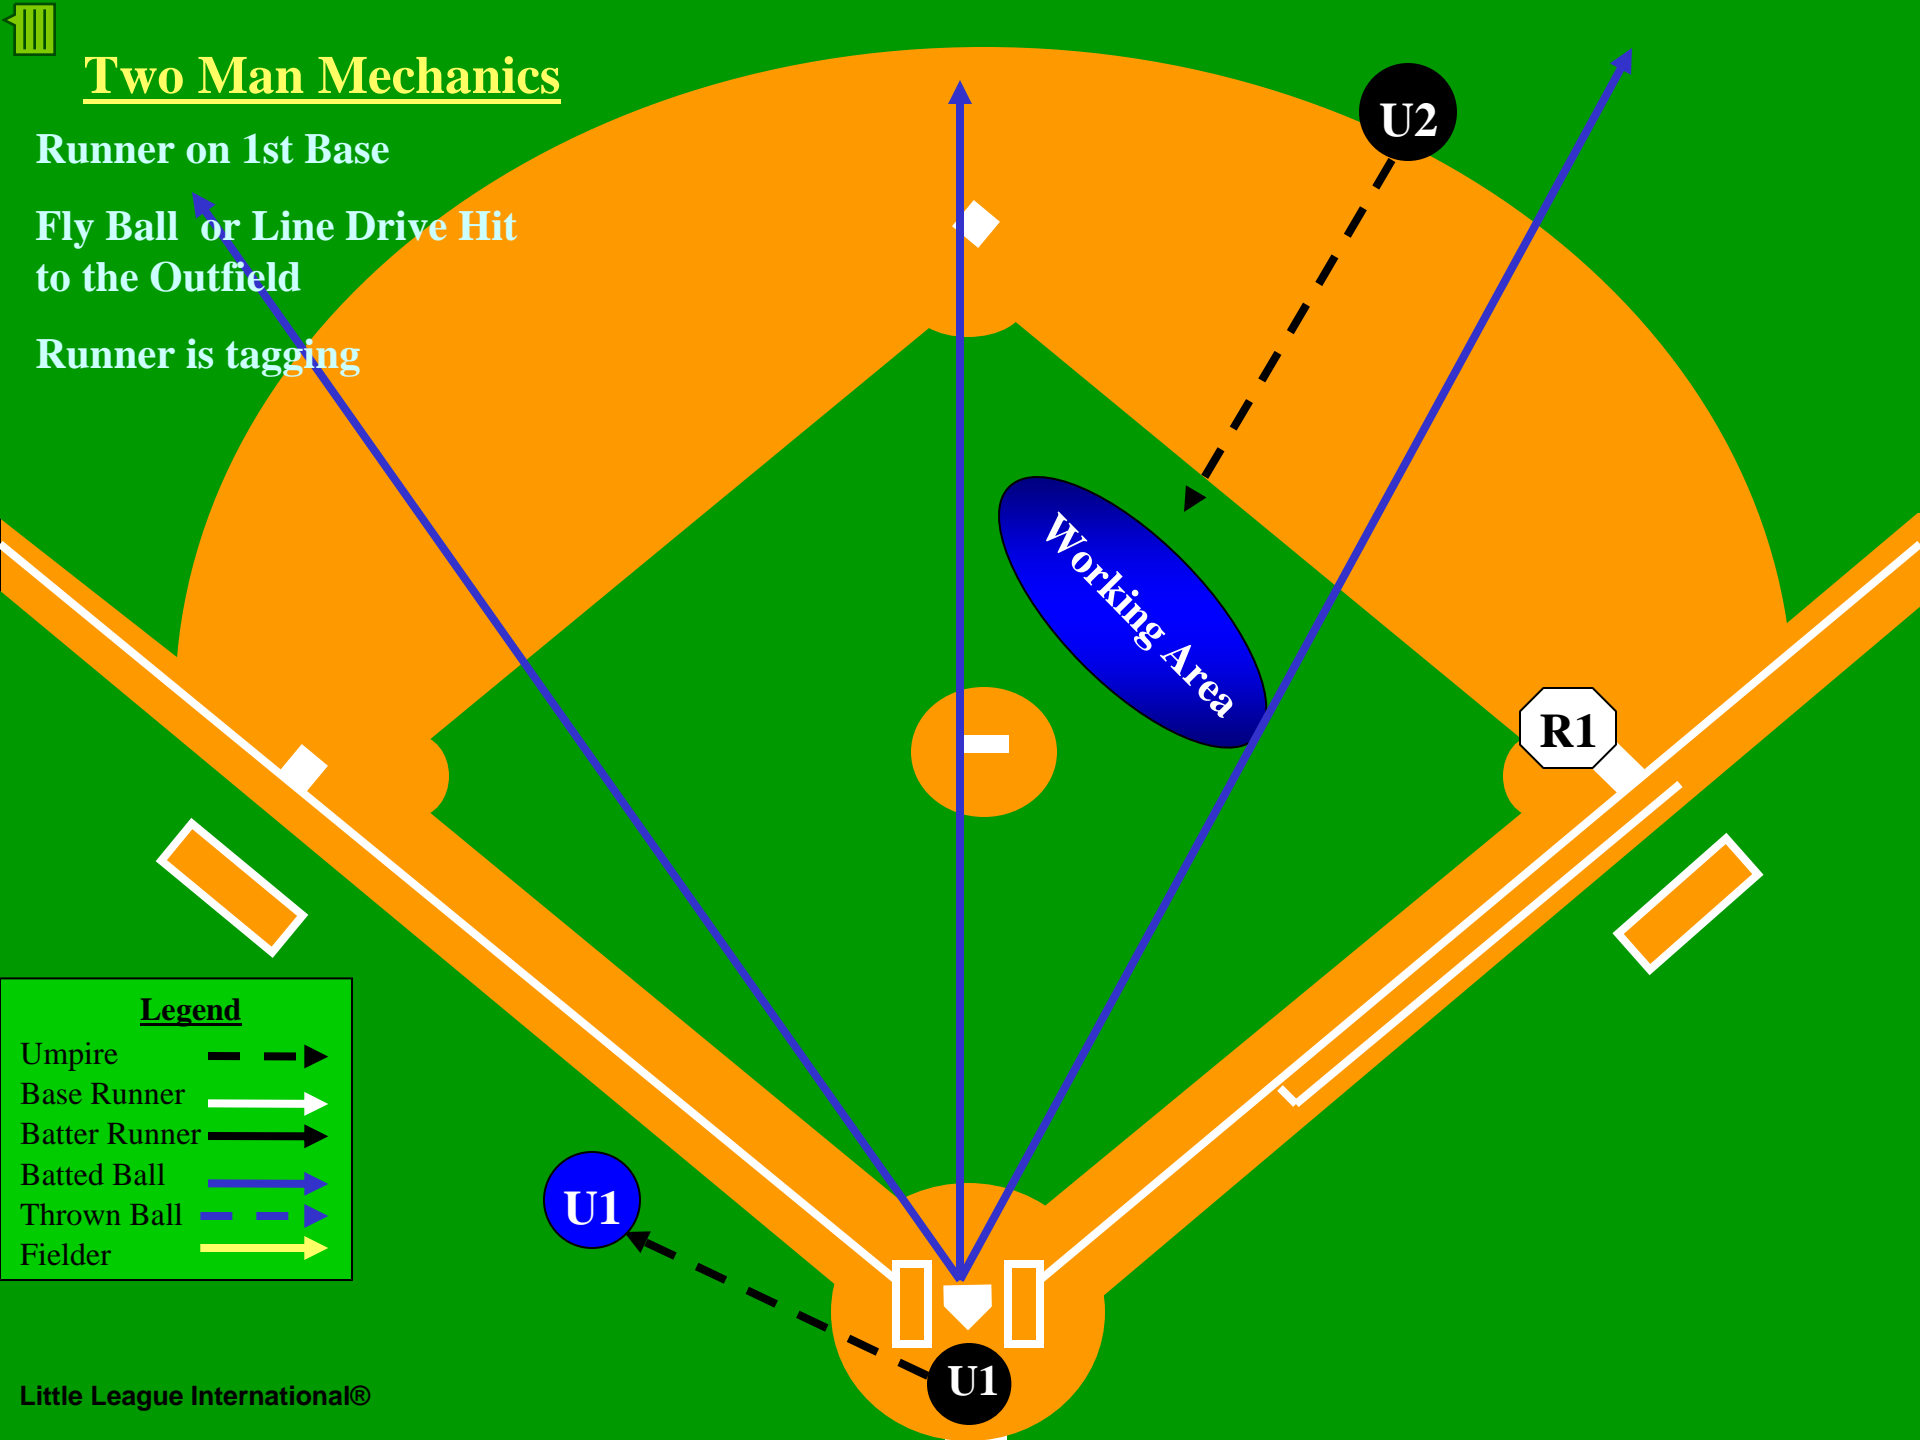

R1

U1

Legend

Umpire	---
Base Runner	→
Batter Runner	→
Batted Ball	→
Thrown Ball	→
Fielder	→

Two Man Mechanics

Runner on 1st Base

Fly Ball or Line Drive Hit to the Outfield

Runner is tagging