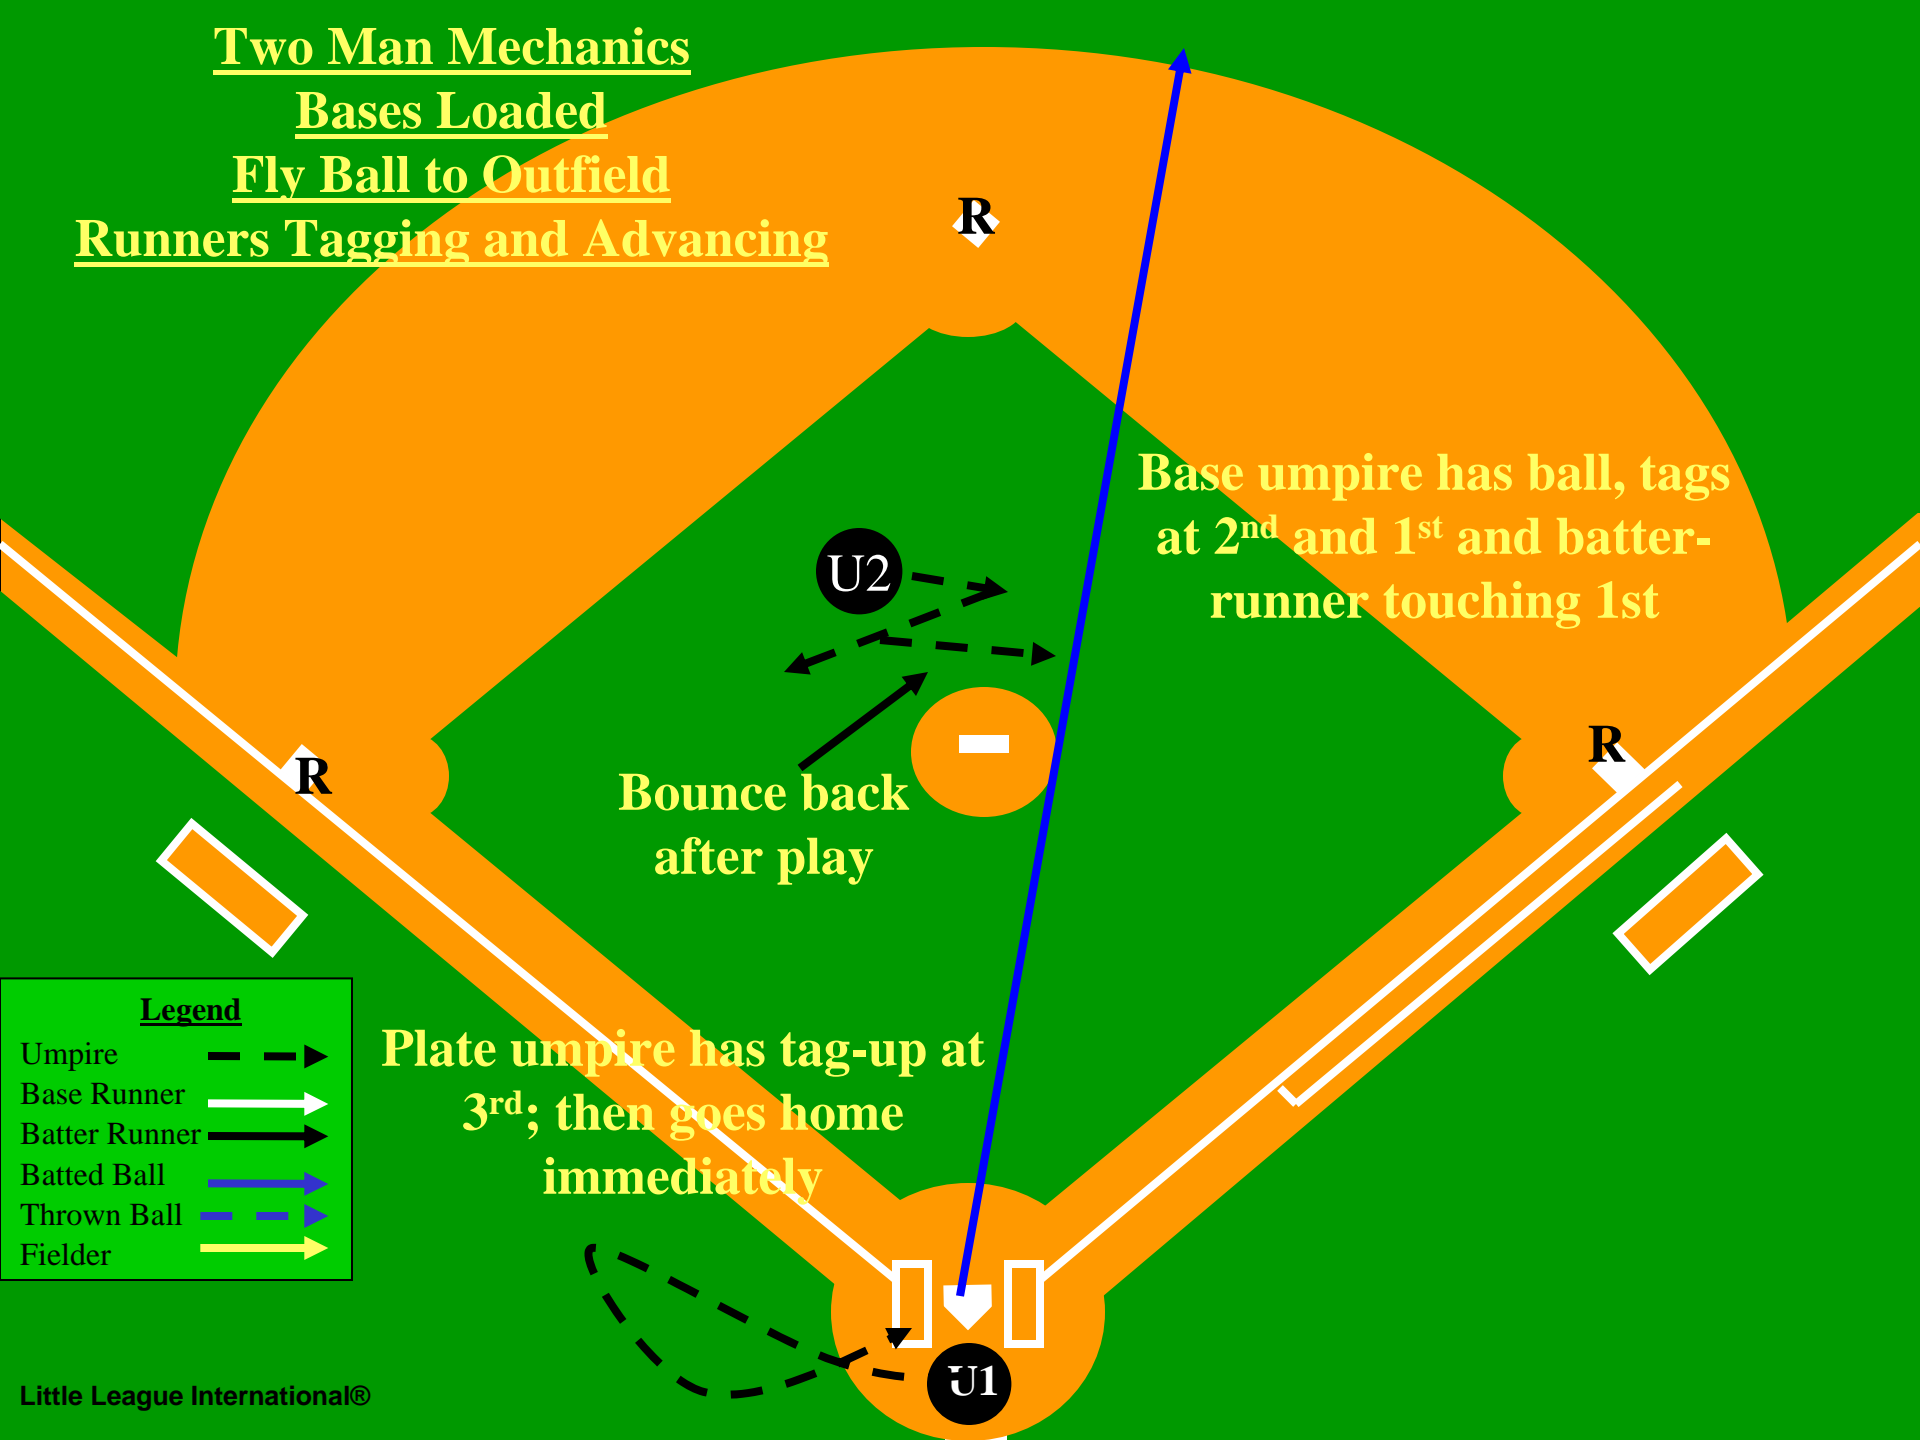

Two Man Mechanics
Bases Loaded
Fly Ball to Outfield
Runners Tagging and Advancing

Base umpire has ball, tags at 2nd and 1st and batter-runner touching 1st

Bounce back after play

Plate umpire has tag-up at 3rd; then goes home immediately

Legend

- Umpire (dashed black arrow)
- Base Runner (white arrow)
- Batter Runner (black arrow)
- Batted Ball (blue arrow)
- Thrown Ball (purple arrow)
- Fielder (yellow arrow)