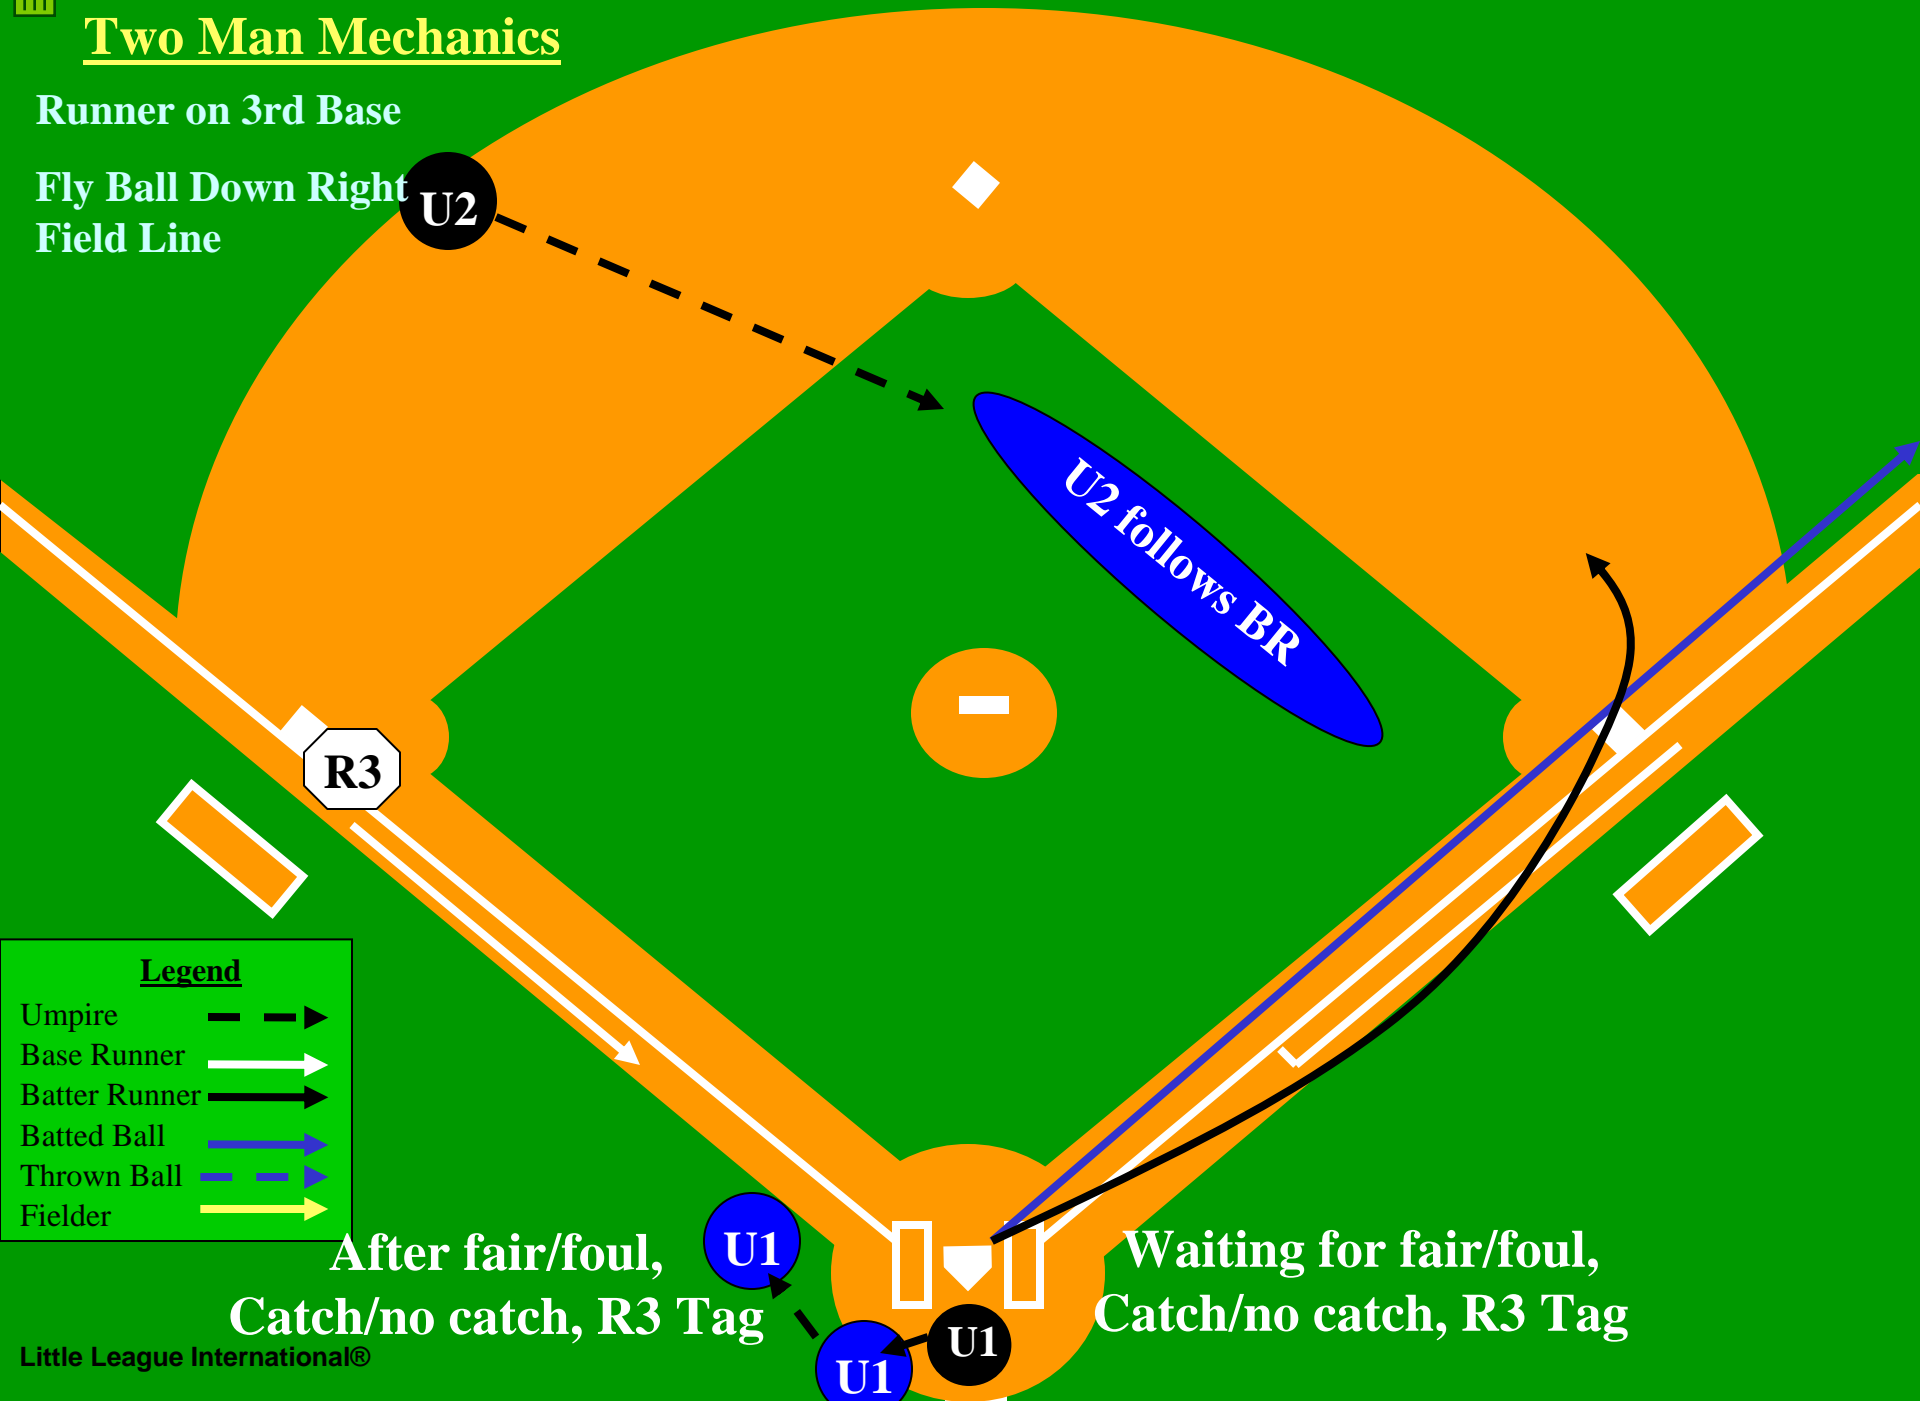

Two Man Mechanics

Runner on 3rd Base

Fly Ball Down Right
Field Line

U2

R3

U2 follows BR

Legend

- Umpire - - - - -
- Base Runner - - - - -
- Batter Runner - - - - -
- Batted Ball - - - - -
- Thrown Ball - - - - -
- Fielder - - - - -

After fair/foul,
Catch/no catch, R3 Tag

Waiting for fair/foul,
Catch/no catch, R3 Tag