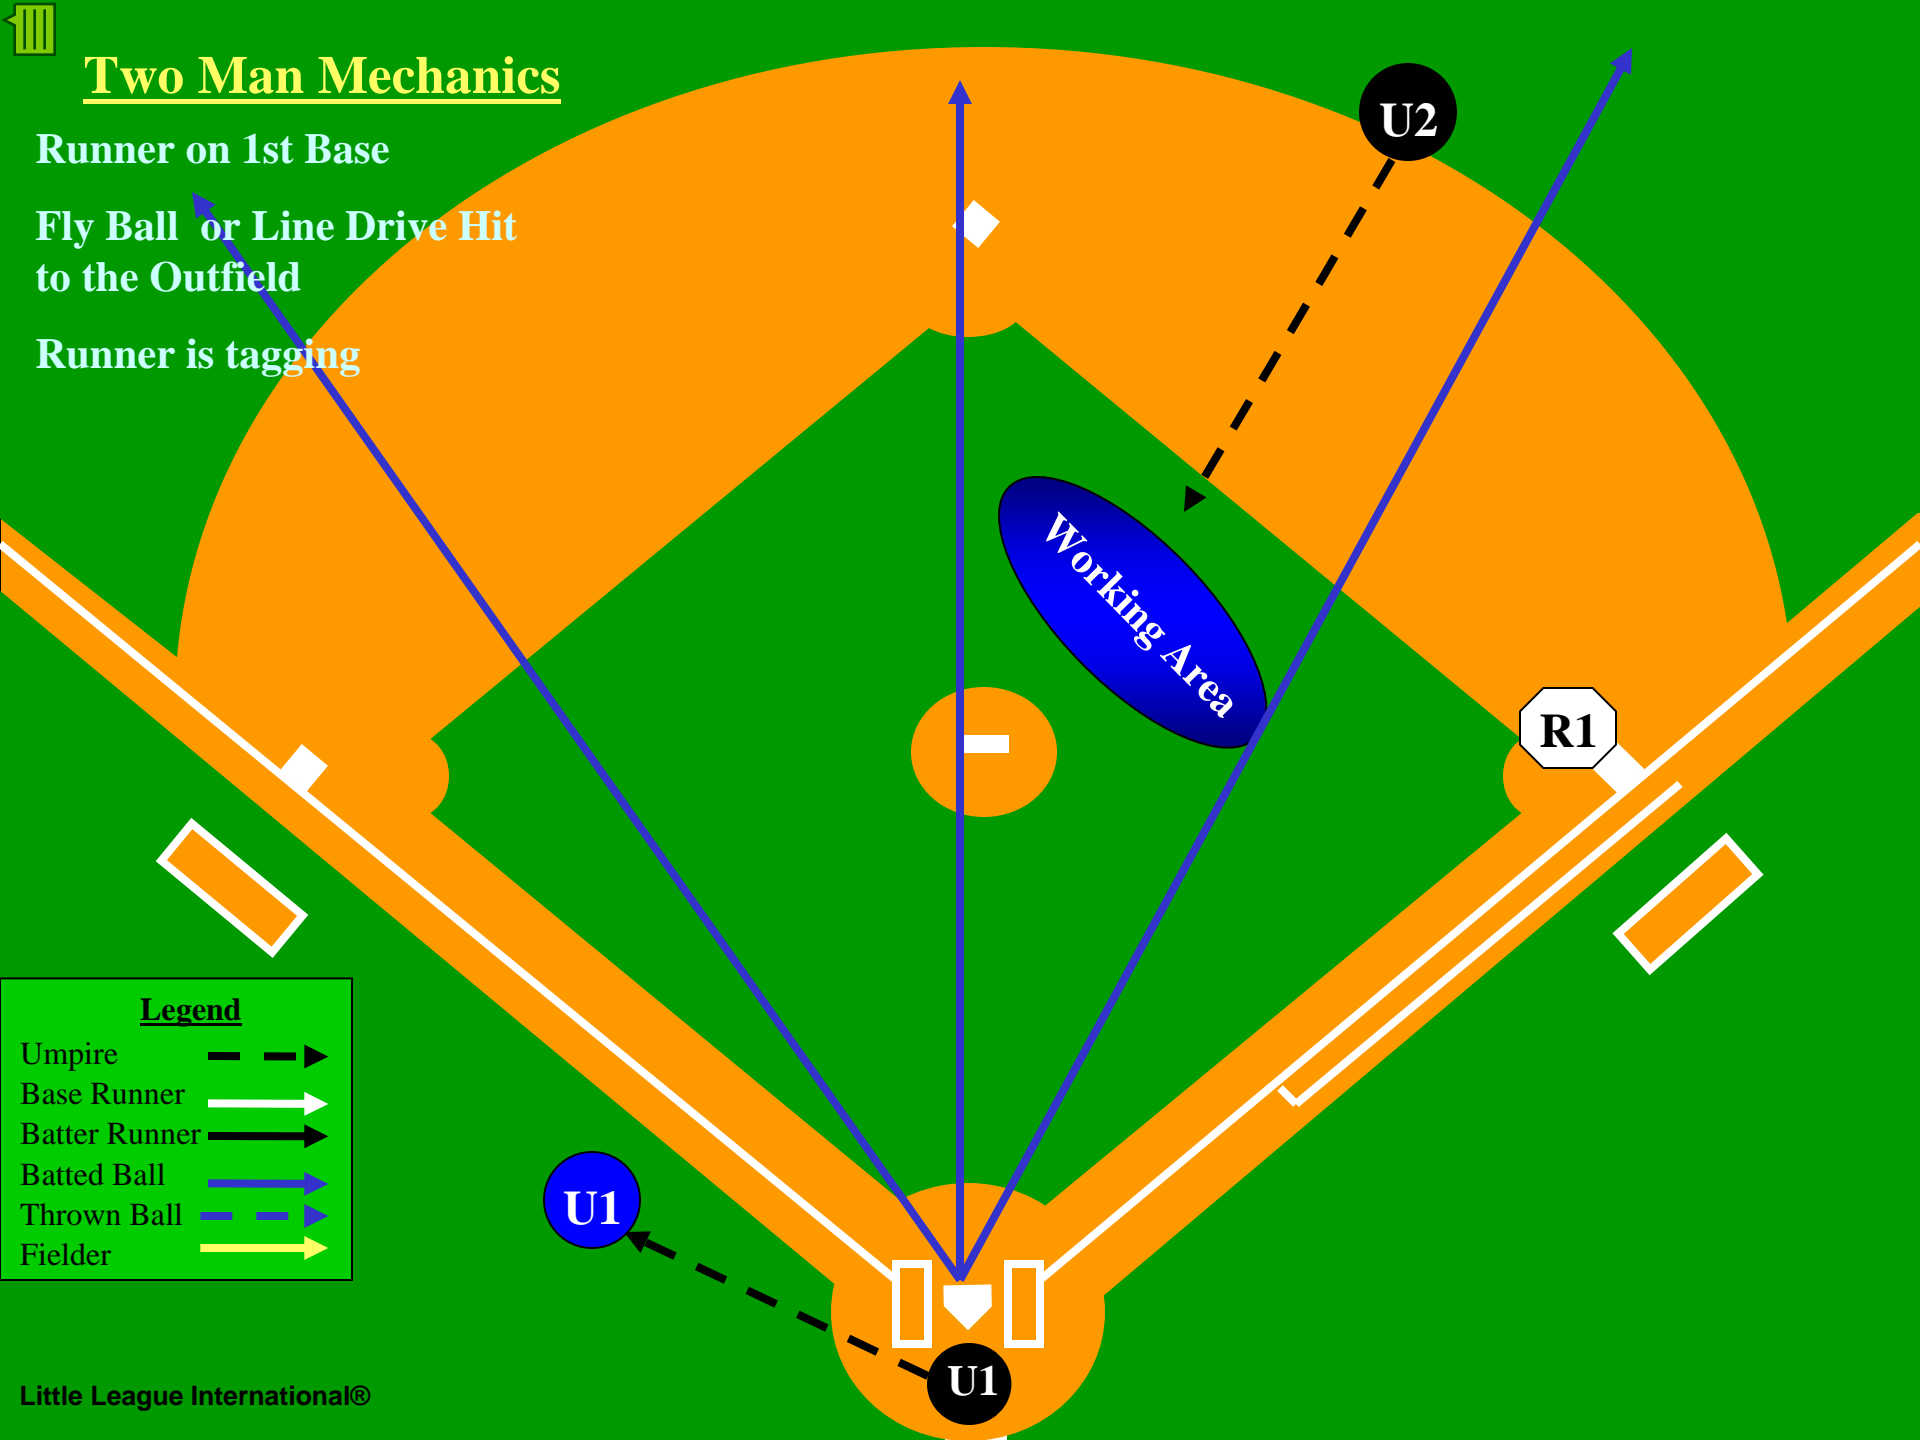

Two Man Mechanics

Runner on 1st Base

Fly Ball or Line Drive Hit to the Outfield

Runner is tagging

Legend	
Umpire	--->
Base Runner	→
Batter Runner	→
Batted Ball	→
Thrown Ball	→
Fielder	→