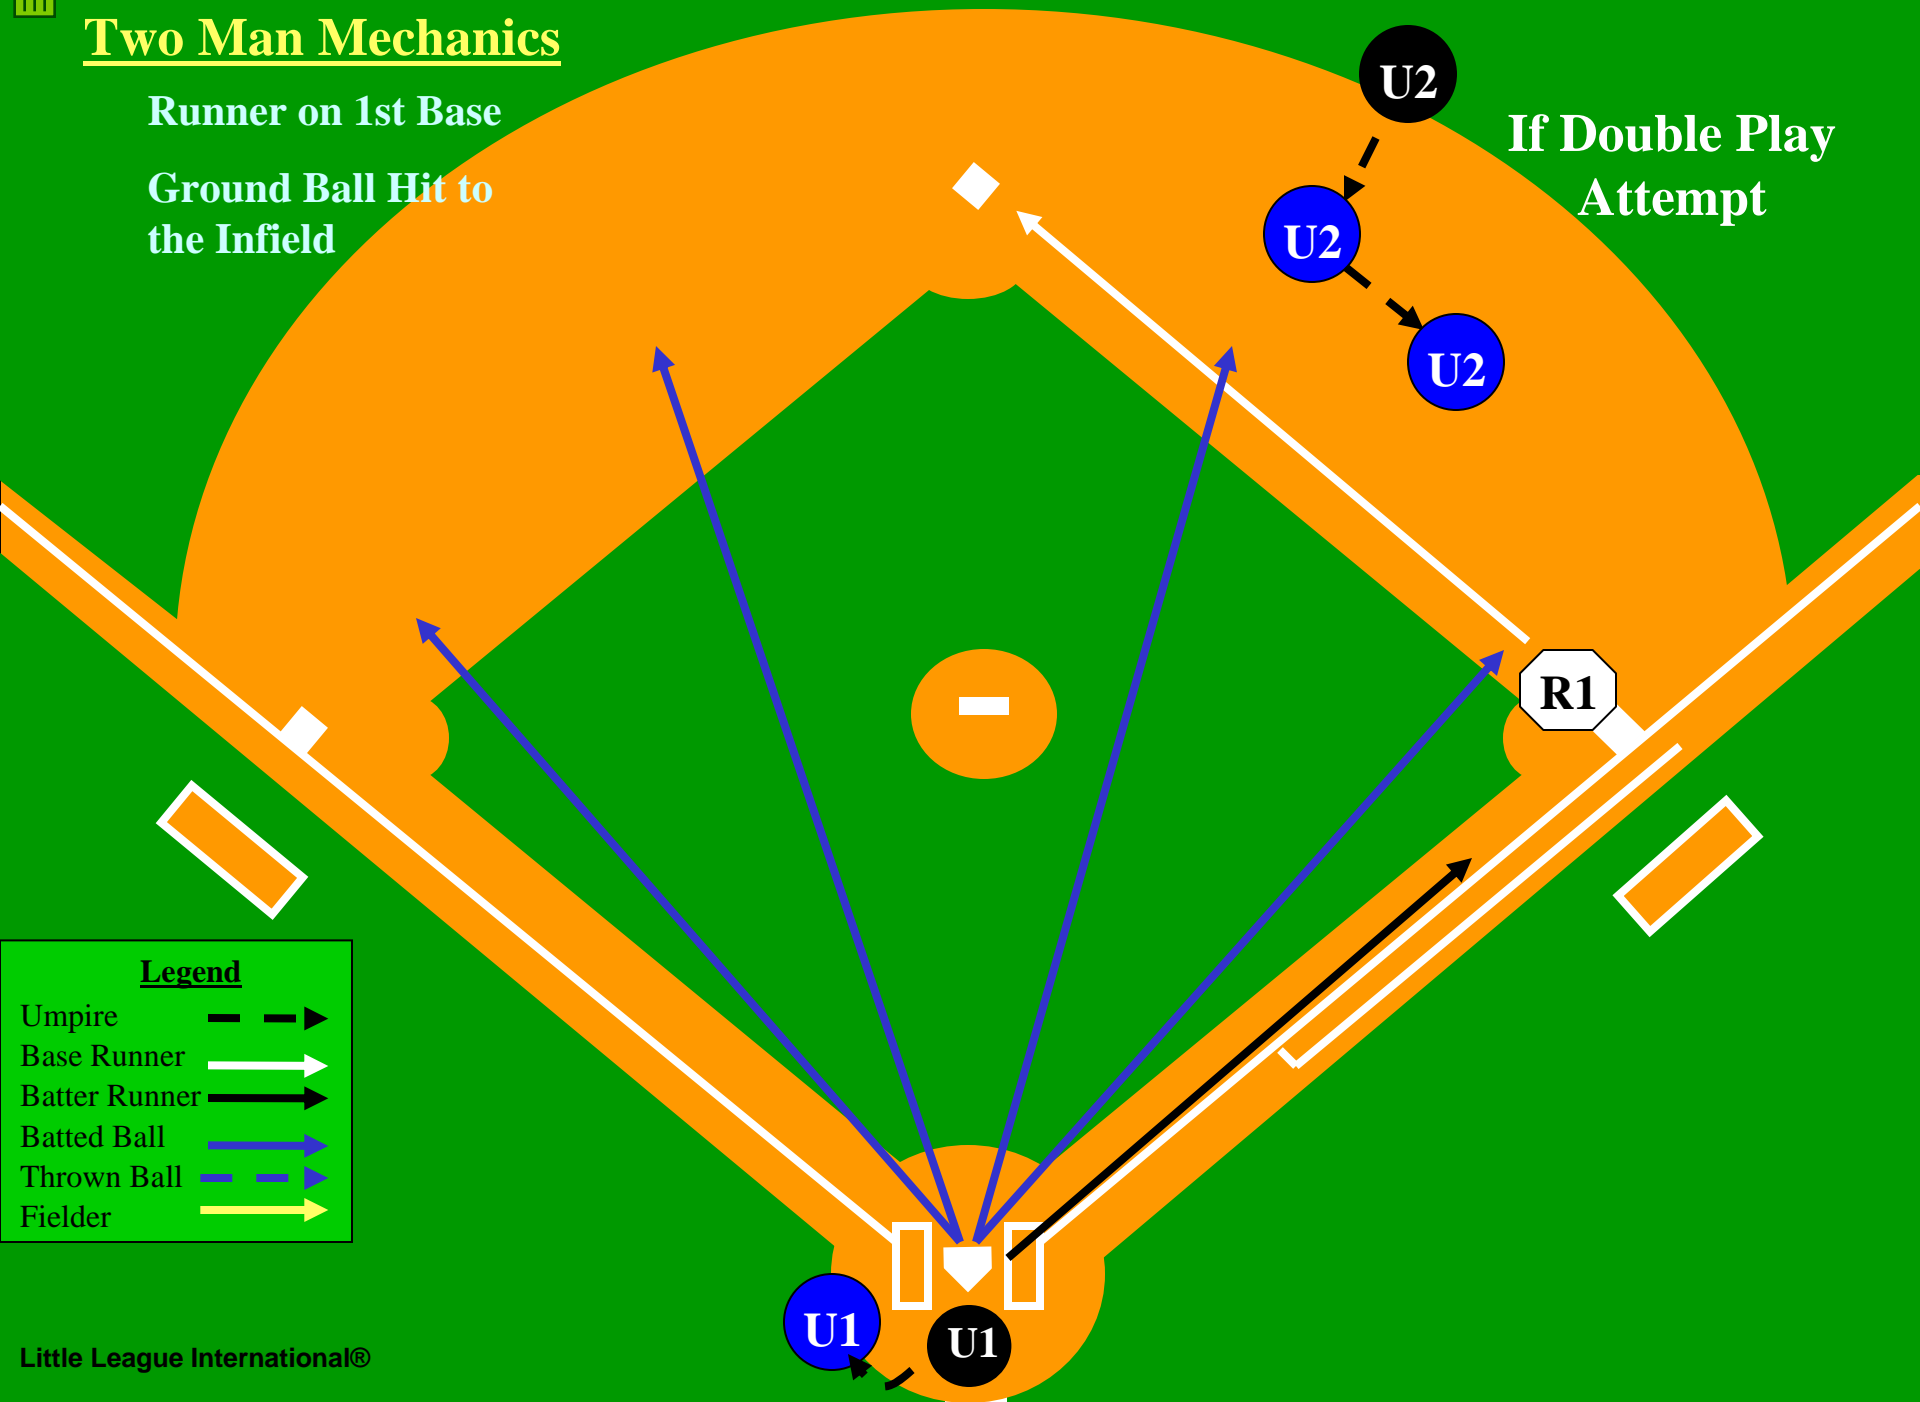

Two Man Mechanics

Runner on 1st Base

Ground Ball Hit to the Infield

If Double Play Attempt

Legend

- Umpire
- Base Runner
- Batter Runner
- Batted Ball
- Thrown Ball
- Fielder