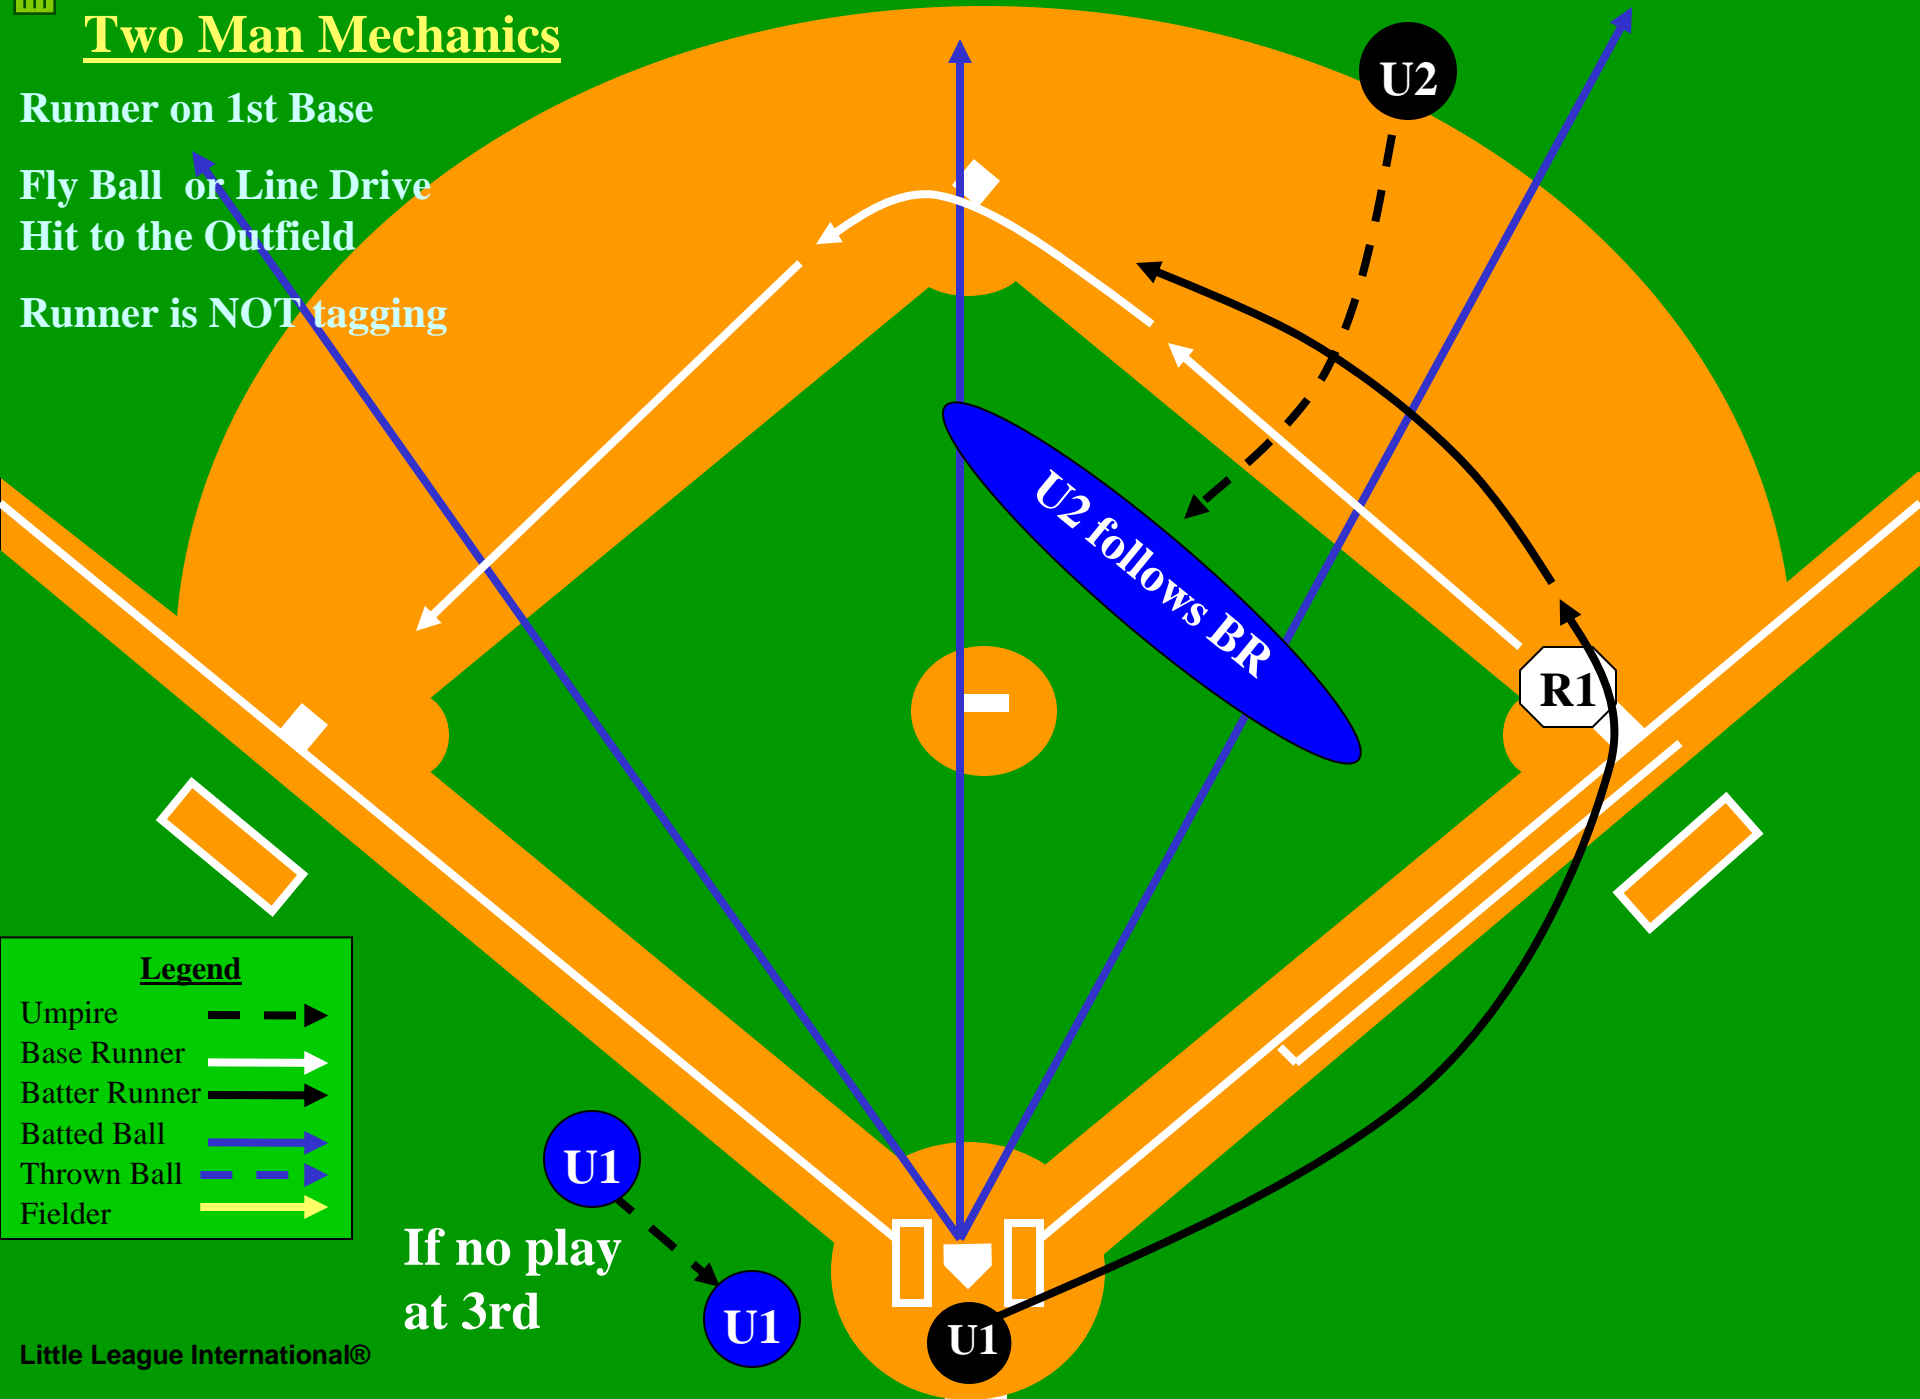

Two Man Mechanics

Runner on 1st Base
Fly Ball or Line Drive
Hit to the Outfield
Runner is NOT tagging

Legend

- Umpire - - - - -
- Base Runner - - - - -
- Batter Runner - - - - -
- Batted Ball - - - - -
- Thrown Ball - - - - -
- Fielder - - - - -

If no play
at 3rd