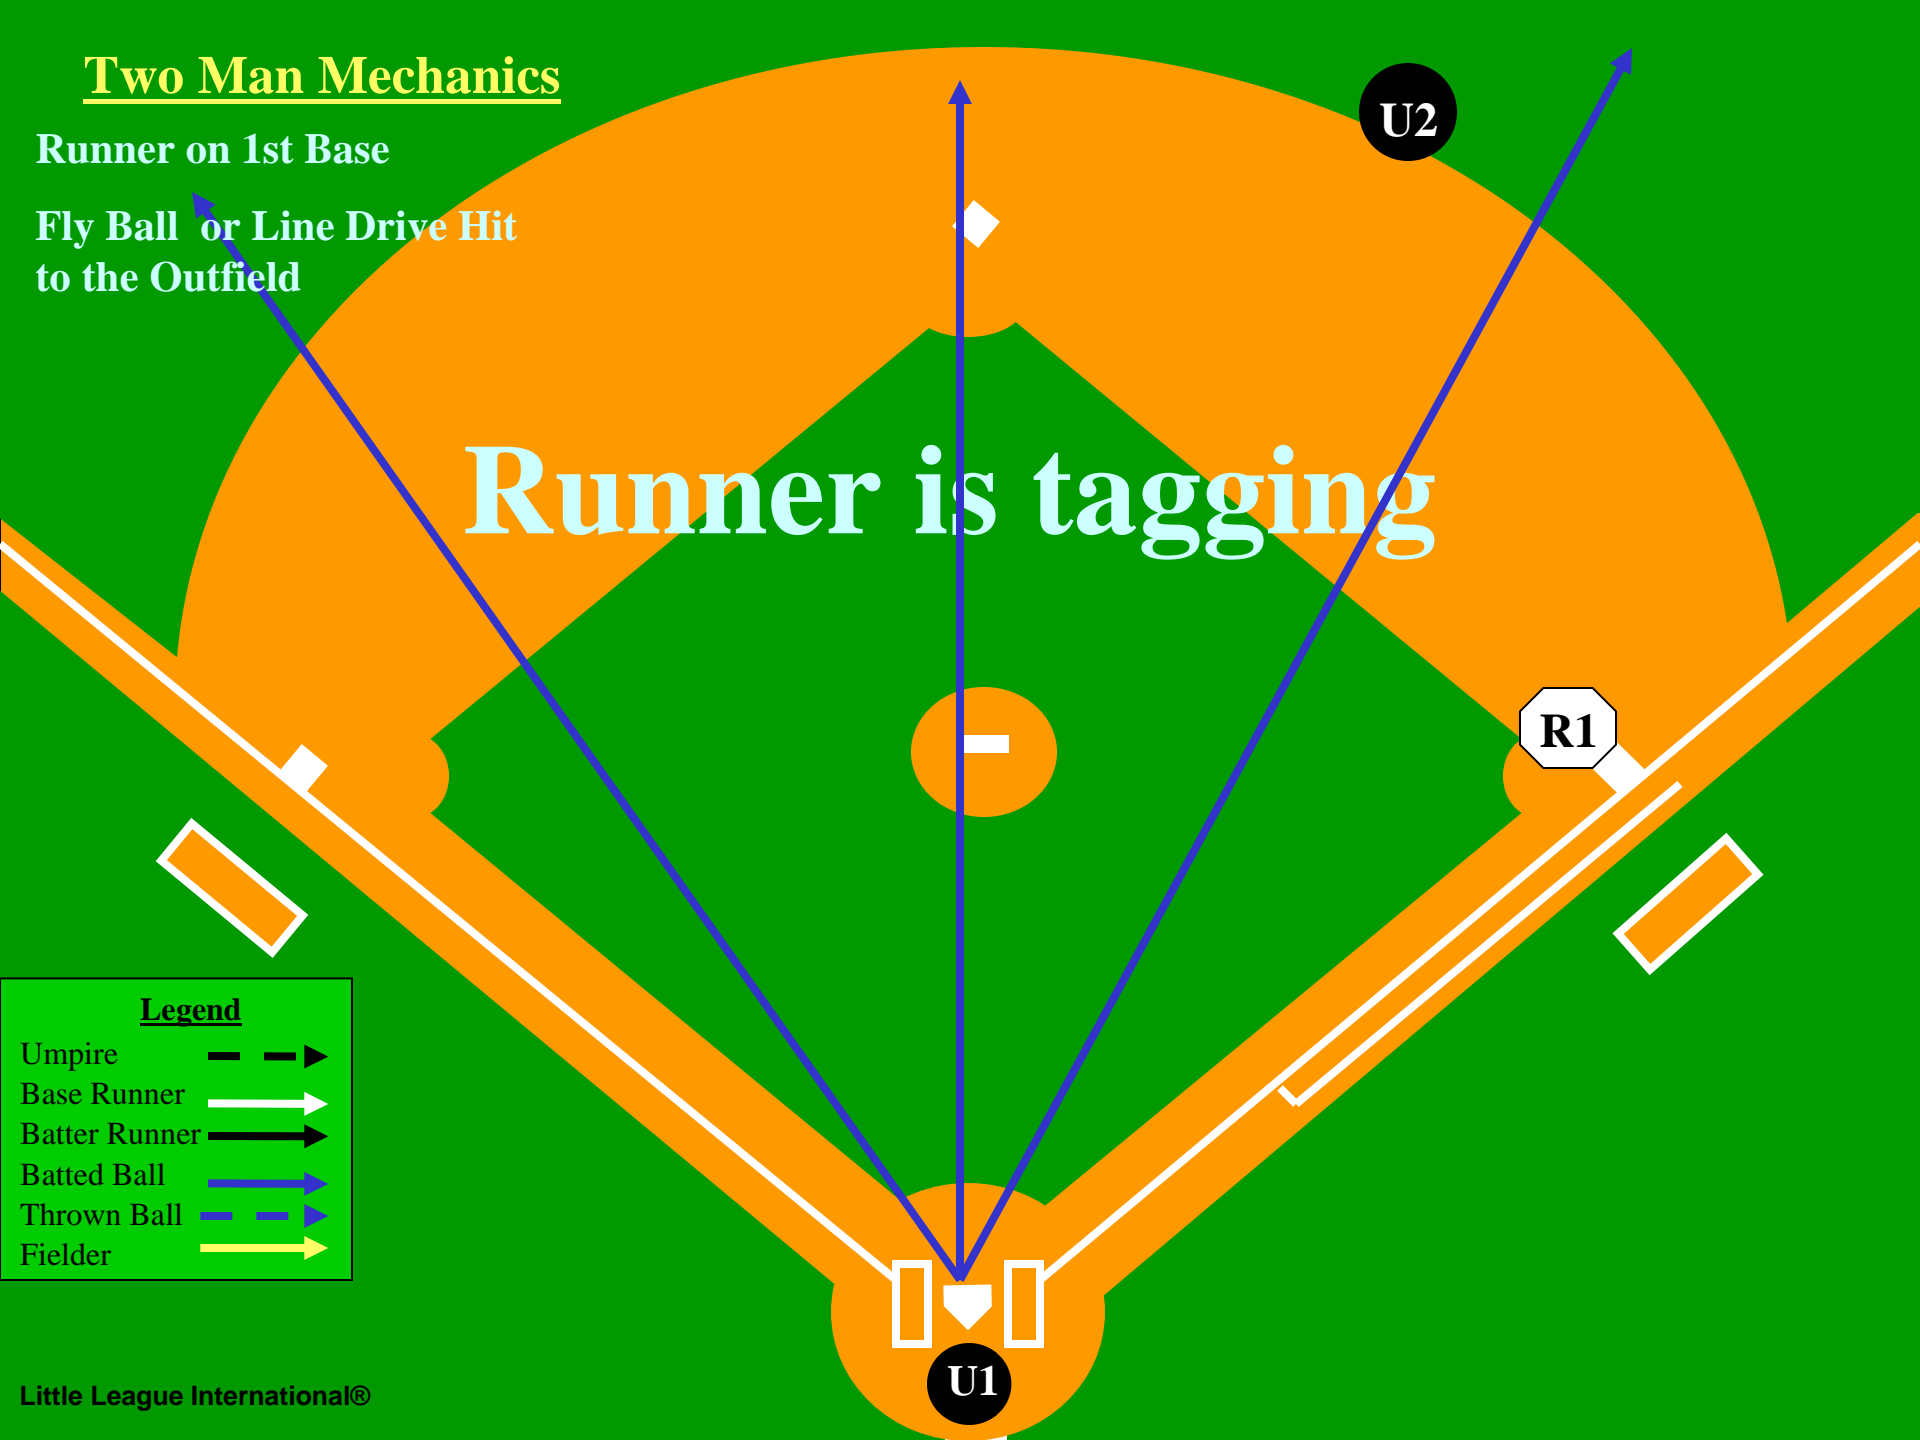

Two Man Mechanics

Runner on 1st Base

Fly Ball or Line Drive Hit
to the Outfield

Runner is tagging

U2

R1

U1

Legend

Umpire	---
Base Runner	→
Batter Runner	→
Batted Ball	→
Thrown Ball	→
Fielder	→