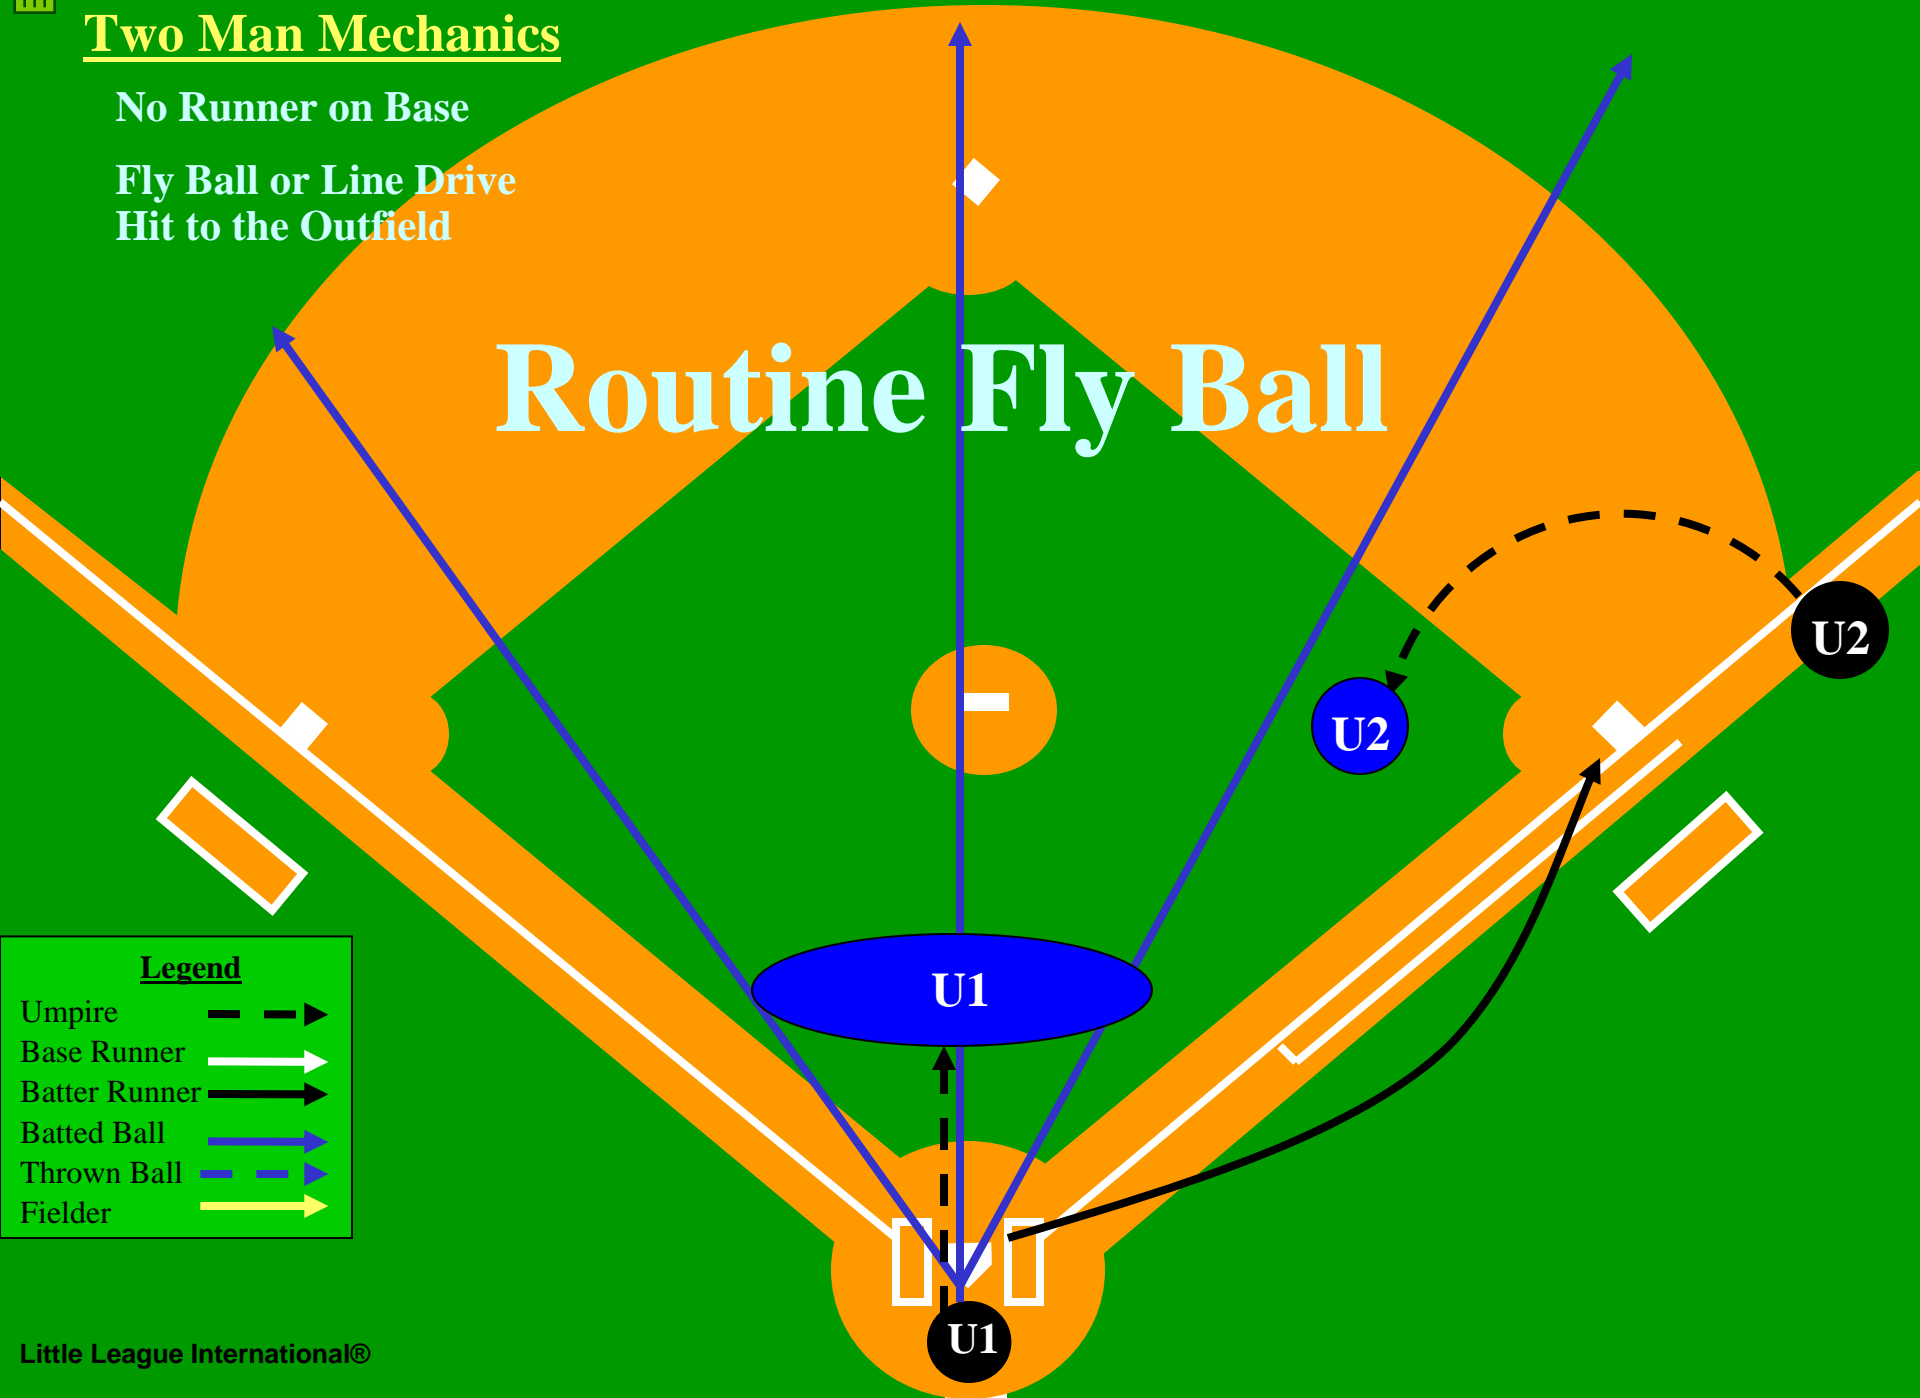

After fair/foul,
Catch/no catch

Two Man Mechanics

No Runner on Base

Fly Ball Down Right Field Line

Two Man Mechanics

No Runner on Base

Fly Ball or Line Drive Hit to the Outfield

Routine Fly Ball