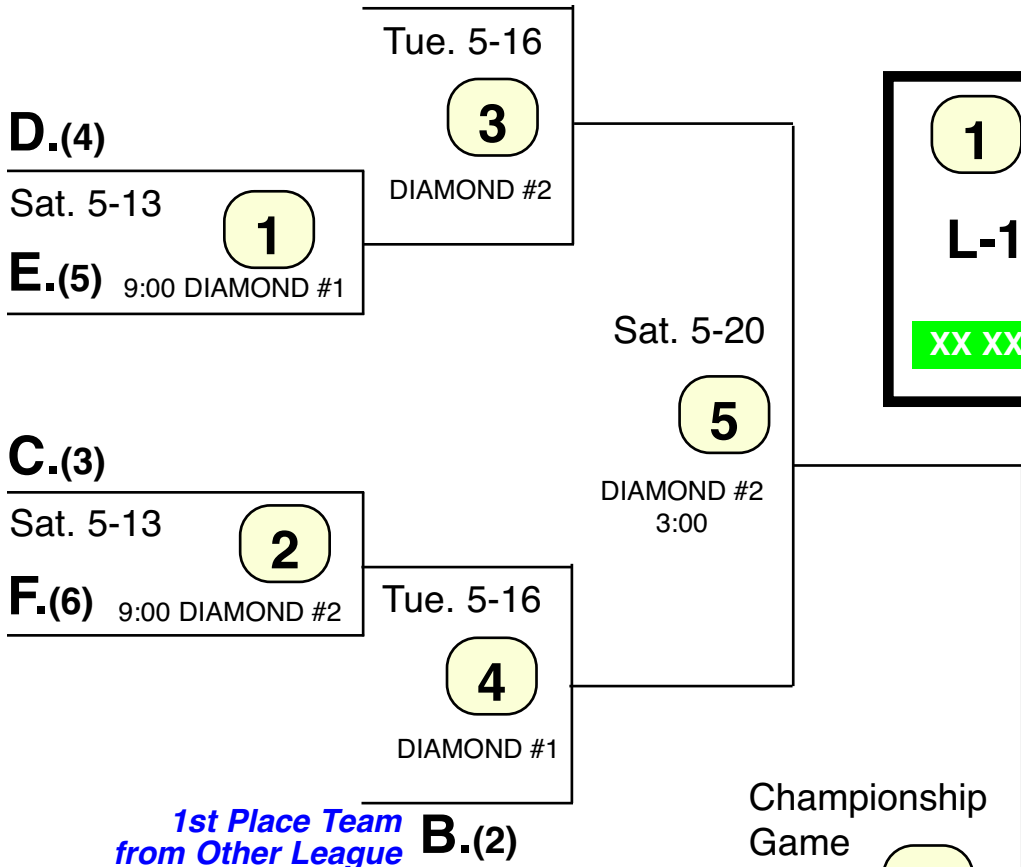

BRONCO

Playoff Brackets - 2017

No Games
Saturday
May 27

A.(1) 1st Place Team Overall

1 = Game Number
L-1 = Losing Team of Numbered Game
XX XXX = Team Eliminated

All Tue, Wed. & Thur. Games are 4:30 PM Start Time.

HOME TEAM will always be the team with **Best Regular Season Record**

EXCEPTION: #11
Should a second game be required (i.e., both teams have a loss), the Home Team will be determined by the flip of a coin.

Wed. 5-17 **5**
DIAMOND #3

Wed. 5-17 **6**
DIAMOND #4

Wed. 5-17 **8**
DIA #1

Wed. 5-17 **9**
DIA #2

Sat. 5-20 **10**
DIA #4 12:00

Sat. 5-20 **11**
DIA #2 12:00

*1st Place Team Overall
vs.
Last Place Team Overall*

Wed. 5-24 **12**
DIAMOND #3

Thurs. 5-25 **13**
DIAMOND #4

L-7

L-1

Wed. 5-17 **8**
DIA #1

L-2

L-3

Wed. 5-17 **9**
DIA #2