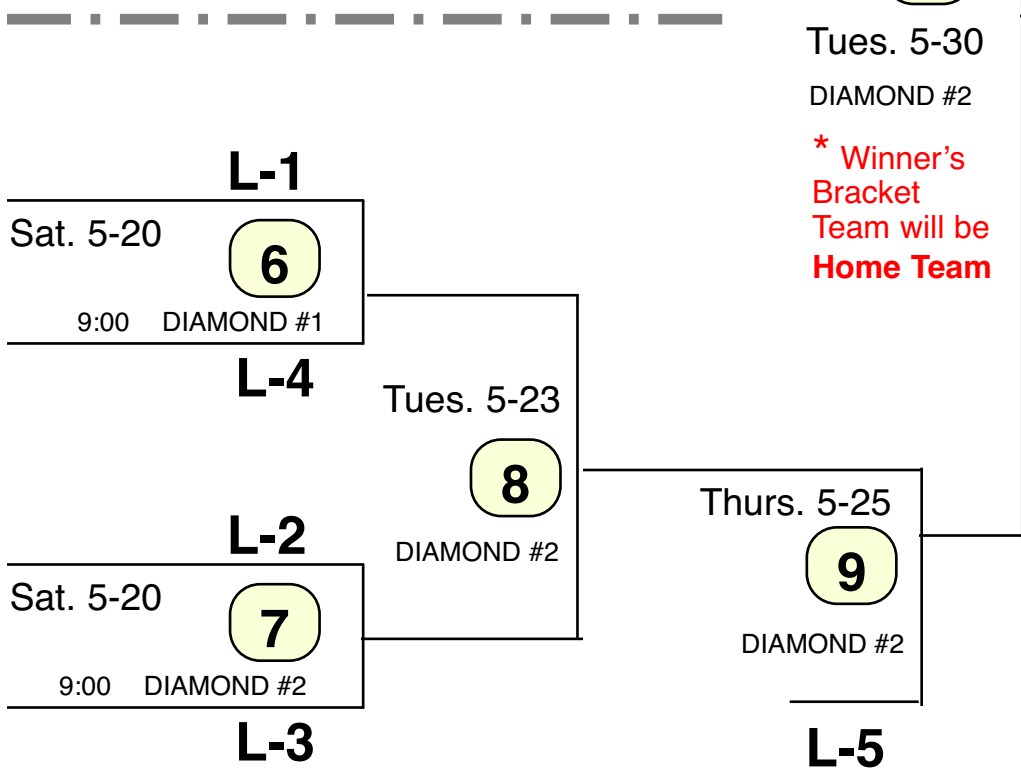

BRONCO

Playoff Brackets - 2017

No Games
Saturday
May 27

A.(1) 1st Place Team Overall

1 = Game Number
L-1 = Losing Team of Numbered Game
XX XXX = Team Eliminated

All Tue, Wed. & Thur. Games are 4:30 PM Start Time.

HOME TEAM will always be the team with **Best Regular Season Record**

EXCEPTION: #11
Should a second game be required (i.e., both teams have a loss), the Home Team will be determined by the flip of a coin.

Wed. 5-17 **5**
DIAMOND #3

Wed. 5-17 **6**
DIAMOND #4

Wed. 5-17 **8**
DIA #1

Wed. 5-17 **9**
DIA #2

Sat. 5-20 **10**
DIA #4 12:00

Sat. 5-20 **11**
DIA #2 12:00

*1st Place Team Overall
vs.
Last Place Team Overall*

Wed. 5-24 **12**
DIAMOND #3

Thurs. 5-25 **13**
DIAMOND #4

L-7

L-1

Wed. 5-17 **8**
DIA #1

L-2

L-3

Wed. 5-17 **9**
DIA #2