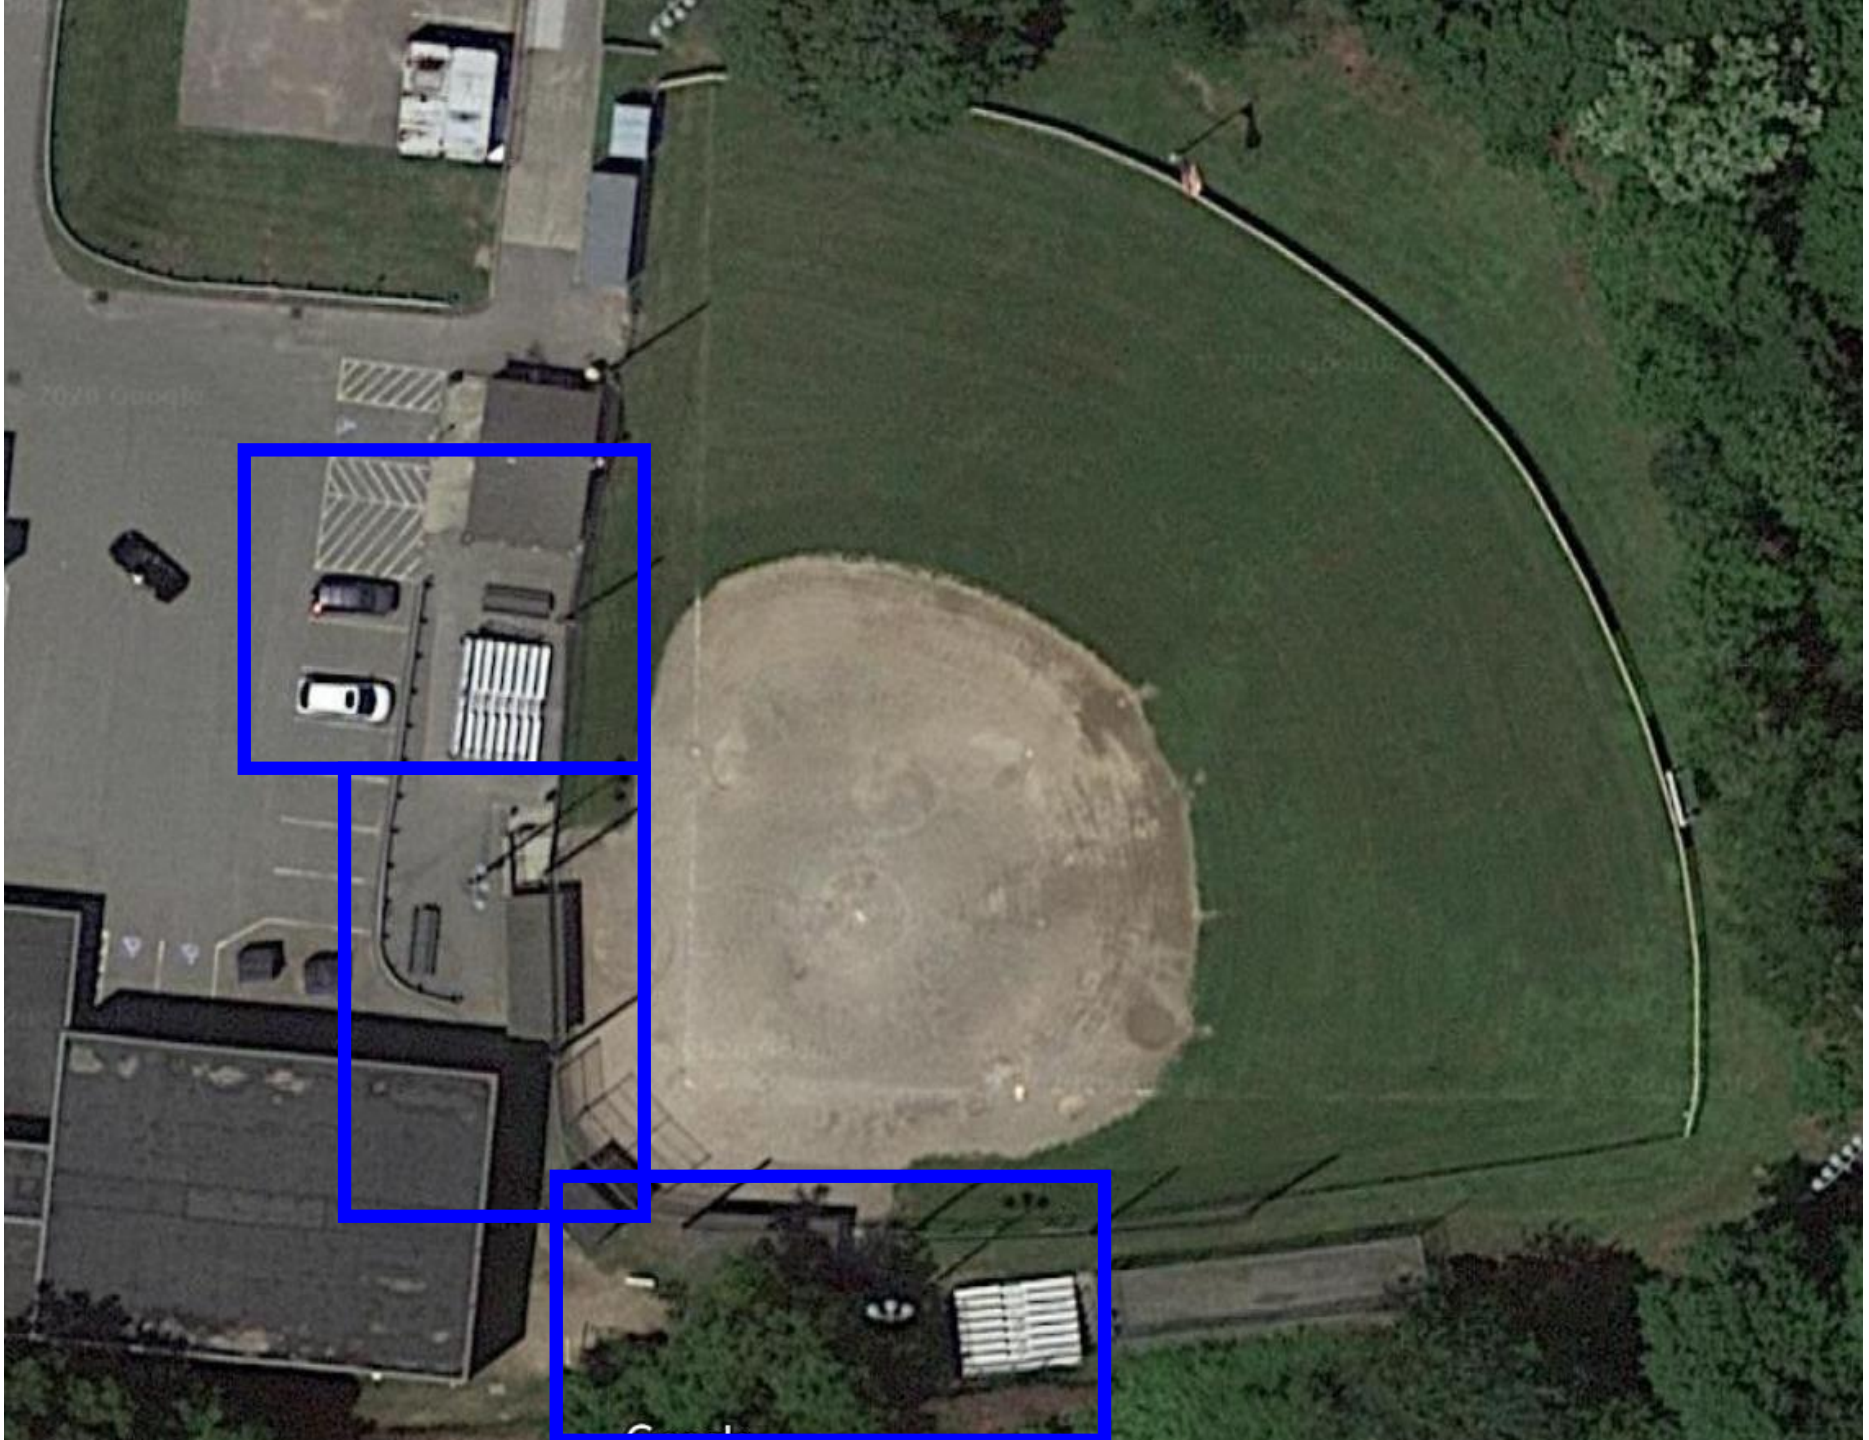

Symbol	Description
	Roped off area, no spectators
	Reserved for players
	Guidance for spectators near restrooms and KK
	Bleachers – taped off to limit seating (maintain spacing)
	Precautions doc: displayed various locations
	Sanitizer: various locations

Symbol	Description
	Roped off area, no spectators
	Proposed, as needed
	Reserved for players
	Bleachers – taped off to limit seating (maintain spacing)
	Precautions doc: displayed various locations
	Sanitizer: various locations

Farrell 1
Field

← Hildreth St. →

Symbol	Description
	Roped off area, no spectators
	Approximate location/ contour of the hill
	Reserved for players
	Bleachers – taped off to limit seating (maintain spacing)
	Precautions doc: displayed various locations
	Sanitizer: various locations

Instructional

Symbol	Description
	Roped off area, no spectators
	Proposed, as needed
	Reserved for players
	Batting Cage
	Precautions doc: displayed various locations
	Sanitizer: various locations

Parking lot