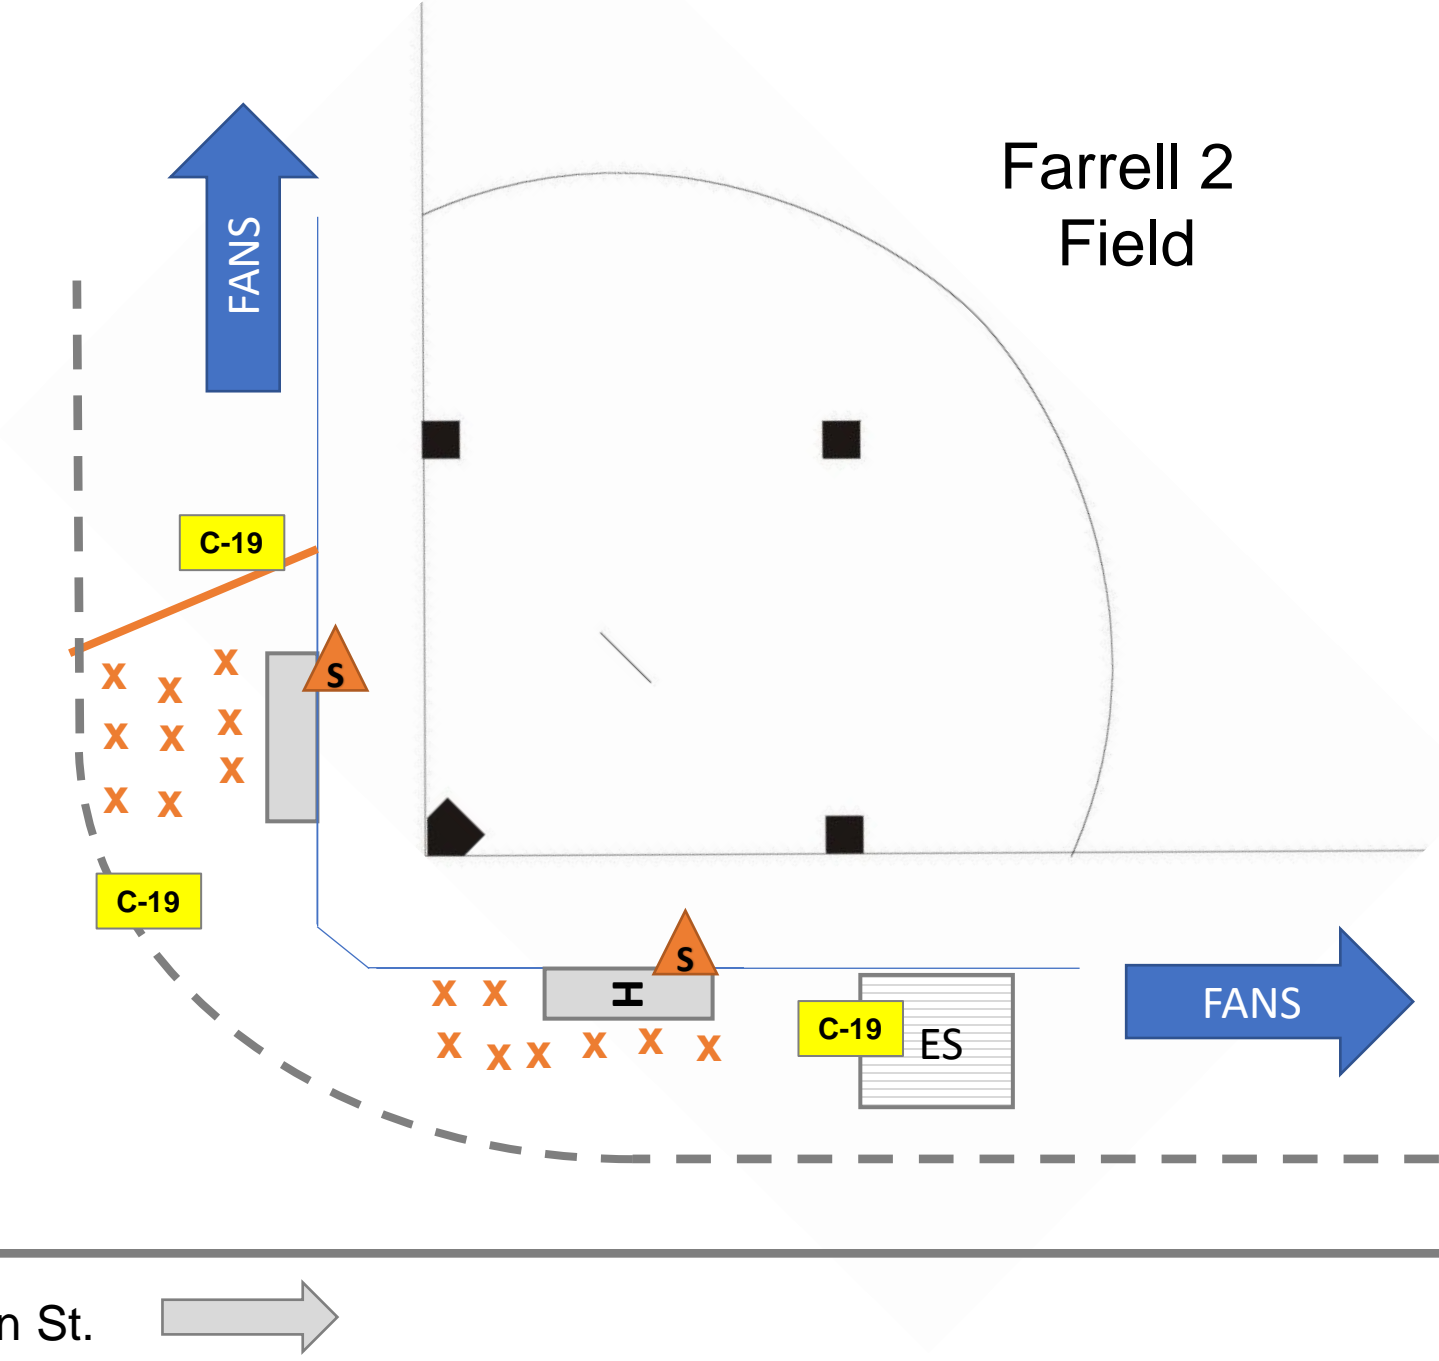

Symbol	Description
	Roped off area, no spectators
	Reserved for players
	Guidance for spectators near restrooms and KK
	Bleachers – taped off to limit seating (maintain spacing)
	Precautions doc: displayed various locations
	Sanitizer: various locations

Symbol	Description
	Roped off area, no spectators
	Proposed, as needed
	Reserved for players
	Bleachers – taped off to limit seating (maintain spacing)
	Precautions doc: displayed various locations
	Sanitizer: various locations

Farrell 1
Field

← Hildreth St. →

Symbol	Description
	Roped off area, no spectators
	Approximate location/ contour of the hill
	Reserved for players
	Bleachers – taped off to limit seating (maintain spacing)
	Precautions doc: displayed various locations
	Sanitizer: various locations

Instructional

Symbol	Description
	Roped off area, no spectators
	Proposed, as needed
	Reserved for players
	Batting Cage
	Precautions doc: displayed various locations
	Sanitizer: various locations

Parking lot