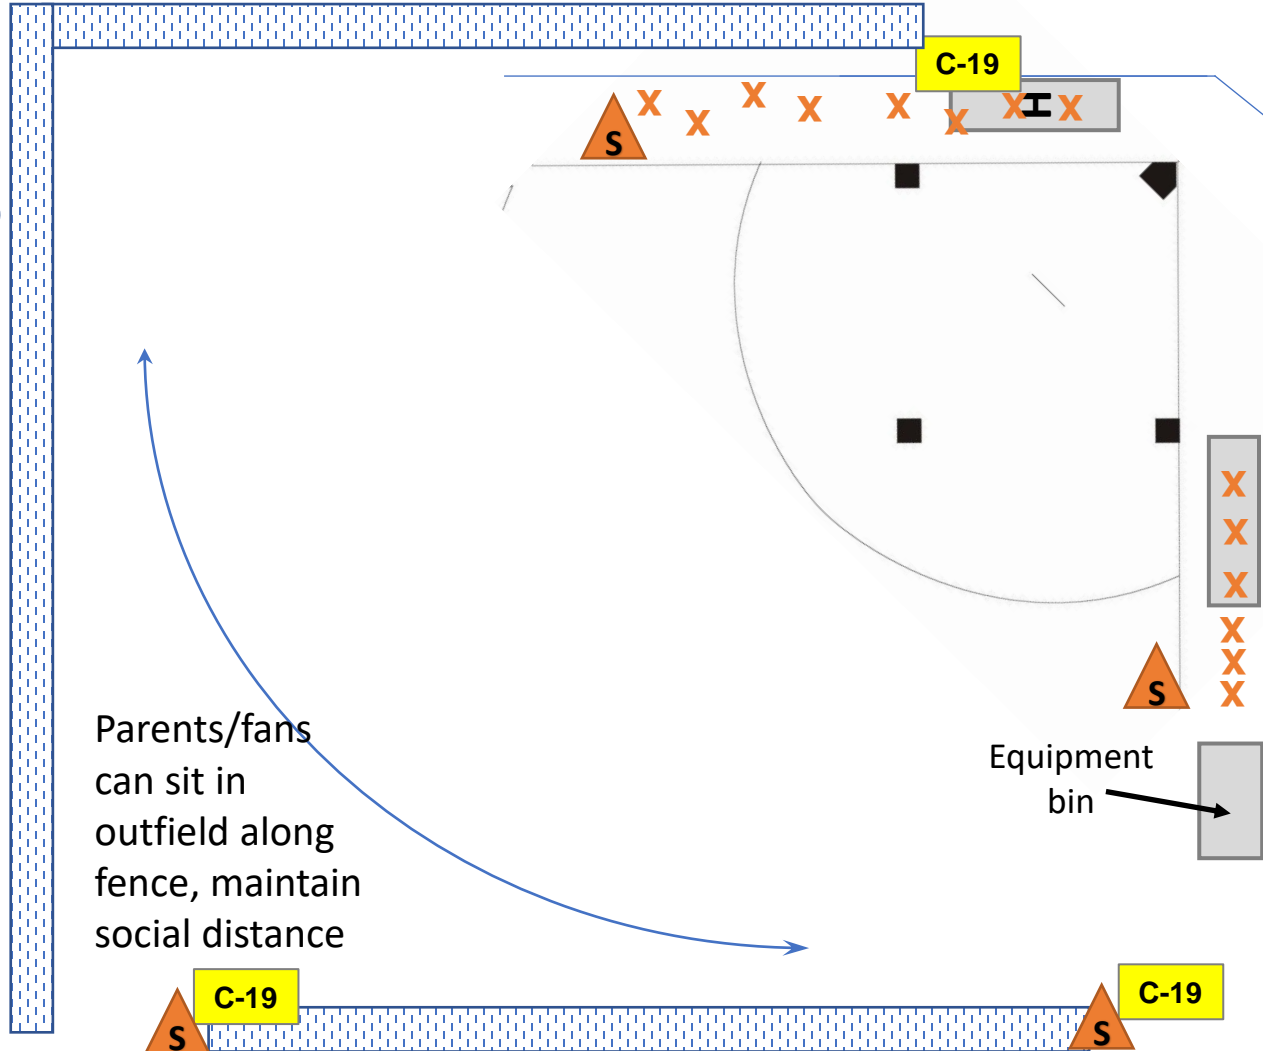

Symbol	Description
	Roped off area, no spectators
	Reserved for players
	Guidance for spectators near restrooms and KK
	Bleachers – taped off to limit seating (maintain spacing)
	Precautions doc: displayed various locations
	Sanitizer: various locations

Symbol	Description
	Roped off area, no spectators
	Proposed, as needed
	Reserved for players
	Bleachers – taped off to limit seating (maintain spacing)
	Precautions doc: displayed various locations
	Sanitizer: various locations

Farrell 1
Field

← Hildreth St. →

Symbol	Description
	Roped off area, no spectators
	Approximate location/ contour of the hill
	Reserved for players
	Bleachers – taped off to limit seating (maintain spacing)
	Precautions doc: displayed various locations
	Sanitizer: various locations

Instructional

Symbol	Description
	Roped off area, no spectators
	Proposed, as needed
	Reserved for players
	Batting Cage
	Precautions doc: displayed various locations
	Sanitizer: various locations

Parking lot