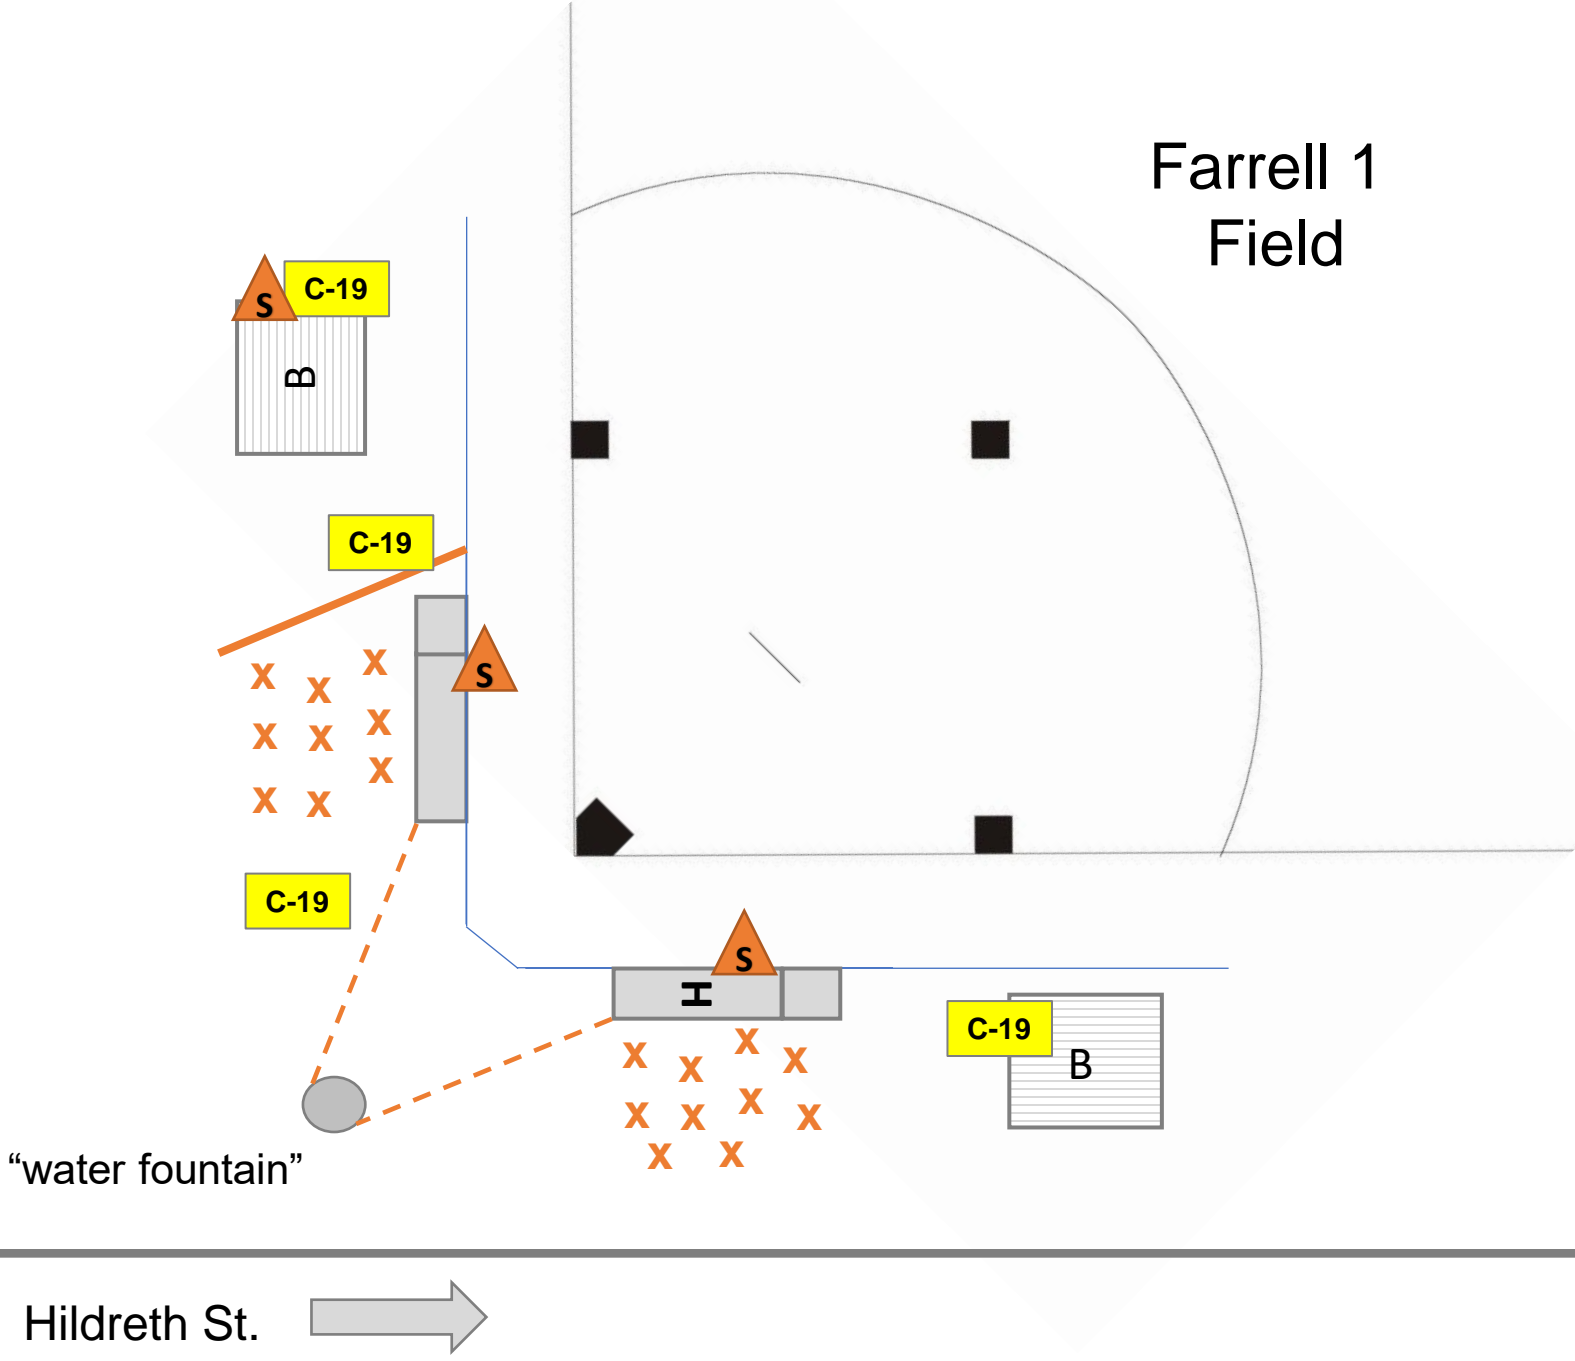

Symbol	Description
	Roped off area, no spectators
	Reserved for players
	Guidance for spectators near restrooms and KK
	Bleachers – taped off to limit seating (maintain spacing)
	Precautions doc: displayed various locations
	Sanitizer: various locations

Symbol	Description
	Roped off area, no spectators
	Proposed, as needed
	Reserved for players
	Bleachers – taped off to limit seating (maintain spacing)
	Precautions doc: displayed various locations
	Sanitizer: various locations

Farrell 1
Field

← Hildreth St. →

Symbol	Description
	Roped off area, no spectators
	Approximate location/ contour of the hill
	Reserved for players
	Bleachers – taped off to limit seating (maintain spacing)
	Precautions doc: displayed various locations
	Sanitizer: various locations

Instructional

Symbol	Description
	Roped off area, no spectators
	Proposed, as needed
	Reserved for players
	Batting Cage
	Precautions doc: displayed various locations
	Sanitizer: various locations

Parking lot