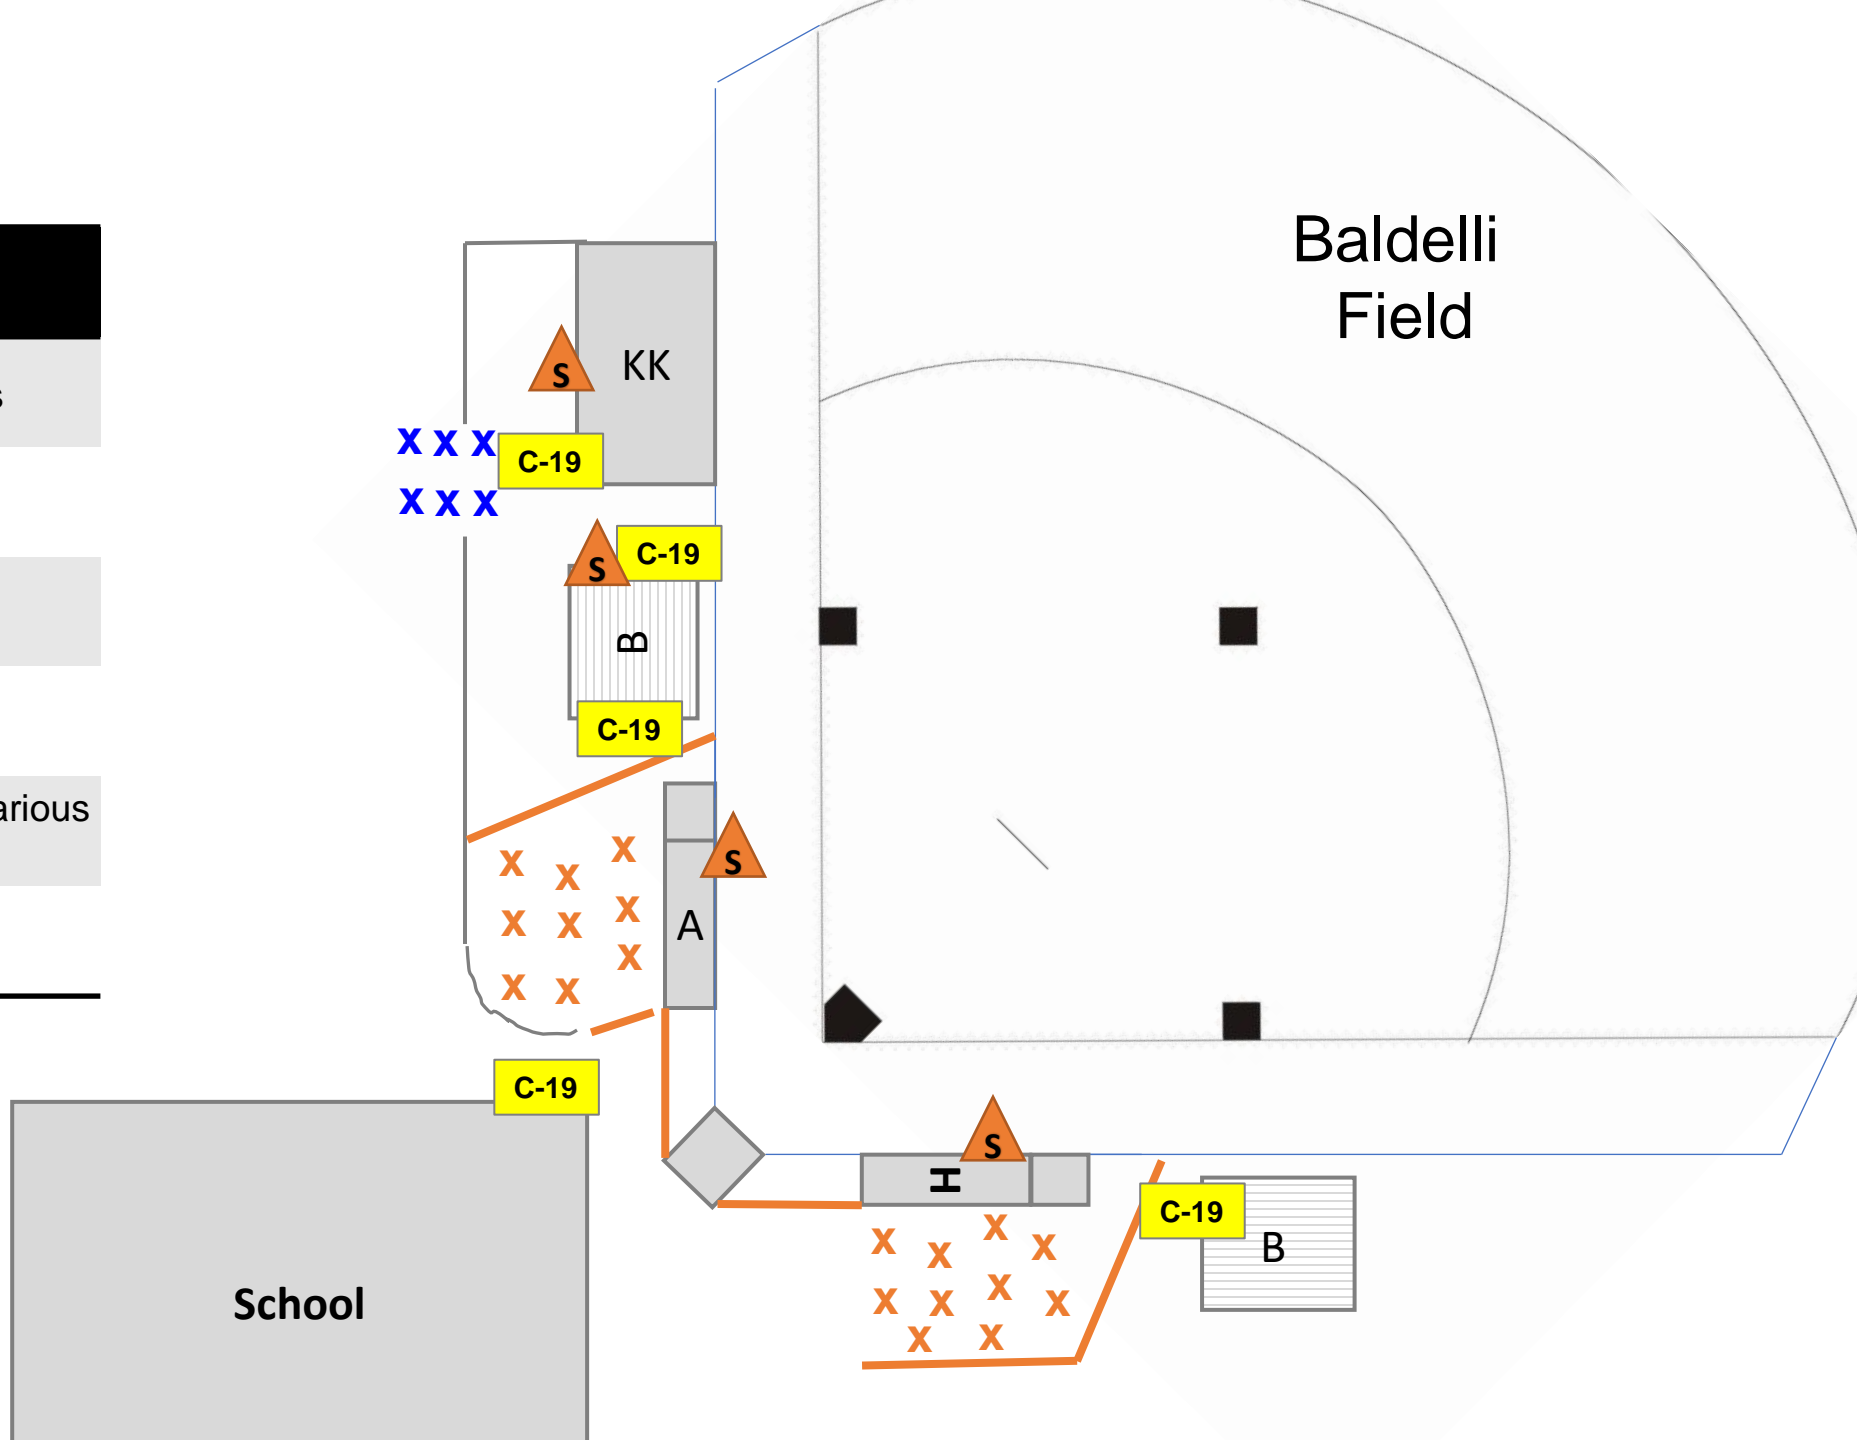

Symbol	Description
	Roped off area, no spectators
	Reserved for players
	Guidance for spectators near restrooms and KK
	Bleachers – taped off to limit seating (maintain spacing)
	Precautions doc: displayed various locations
	Sanitizer: various locations

Symbol	Description
	Roped off area, no spectators
	Proposed, as needed
	Reserved for players
	Bleachers – taped off to limit seating (maintain spacing)
	Precautions doc: displayed various locations
	Sanitizer: various locations

Farrell 1
Field

← Hildreth St. →

Symbol	Description
	Roped off area, no spectators
	Approximate location/ contour of the hill
	Reserved for players
	Bleachers – taped off to limit seating (maintain spacing)
	Precautions doc: displayed various locations
	Sanitizer: various locations

Instructional

Symbol	Description
	Roped off area, no spectators
	Proposed, as needed
	Reserved for players
	Batting Cage
	Precautions doc: displayed various locations
	Sanitizer: various locations

Parking lot