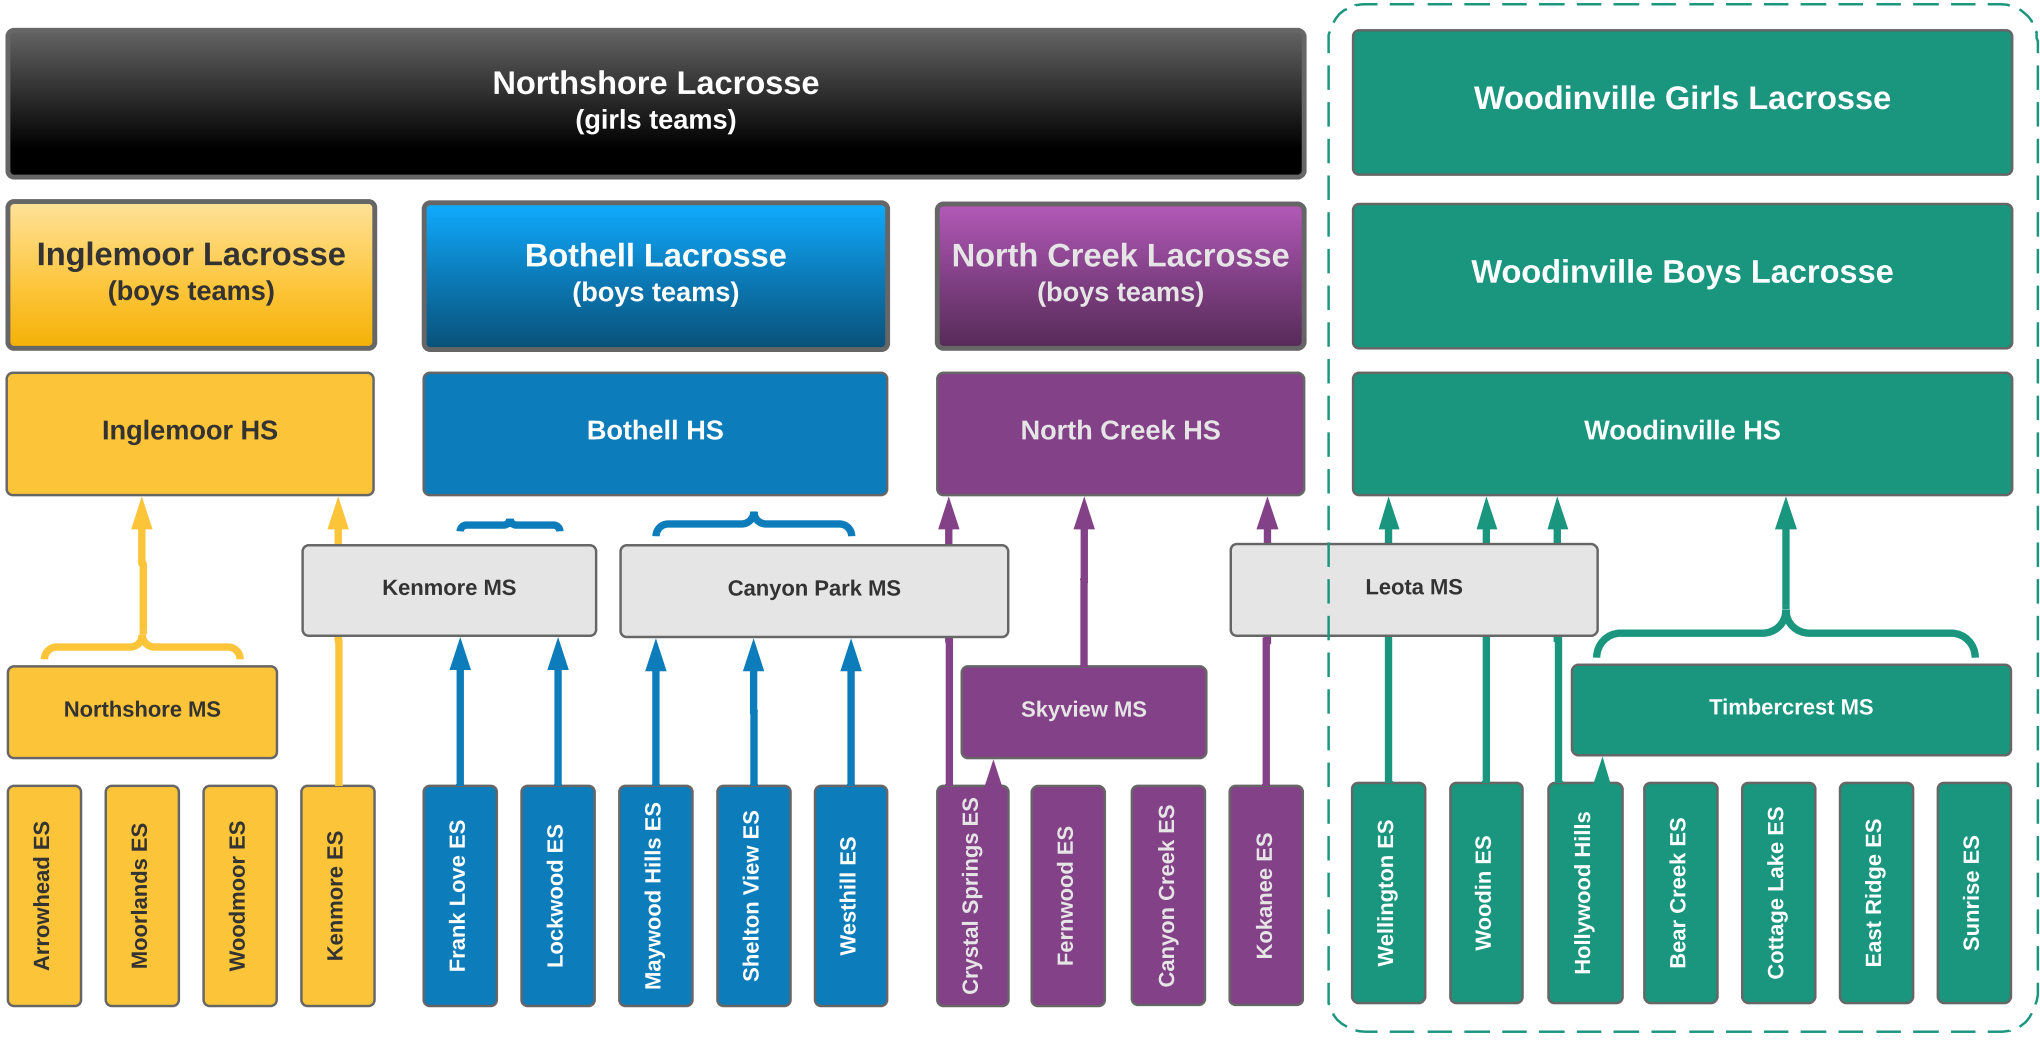

HOW NORTHSHORE SCHOOL DISTRICT FEEDER PATTERNS MAP TO LACROSSE CLUBS

2018-2019

Private Schools: Those without their own lacrosse program play for their residence public high school determined by home address