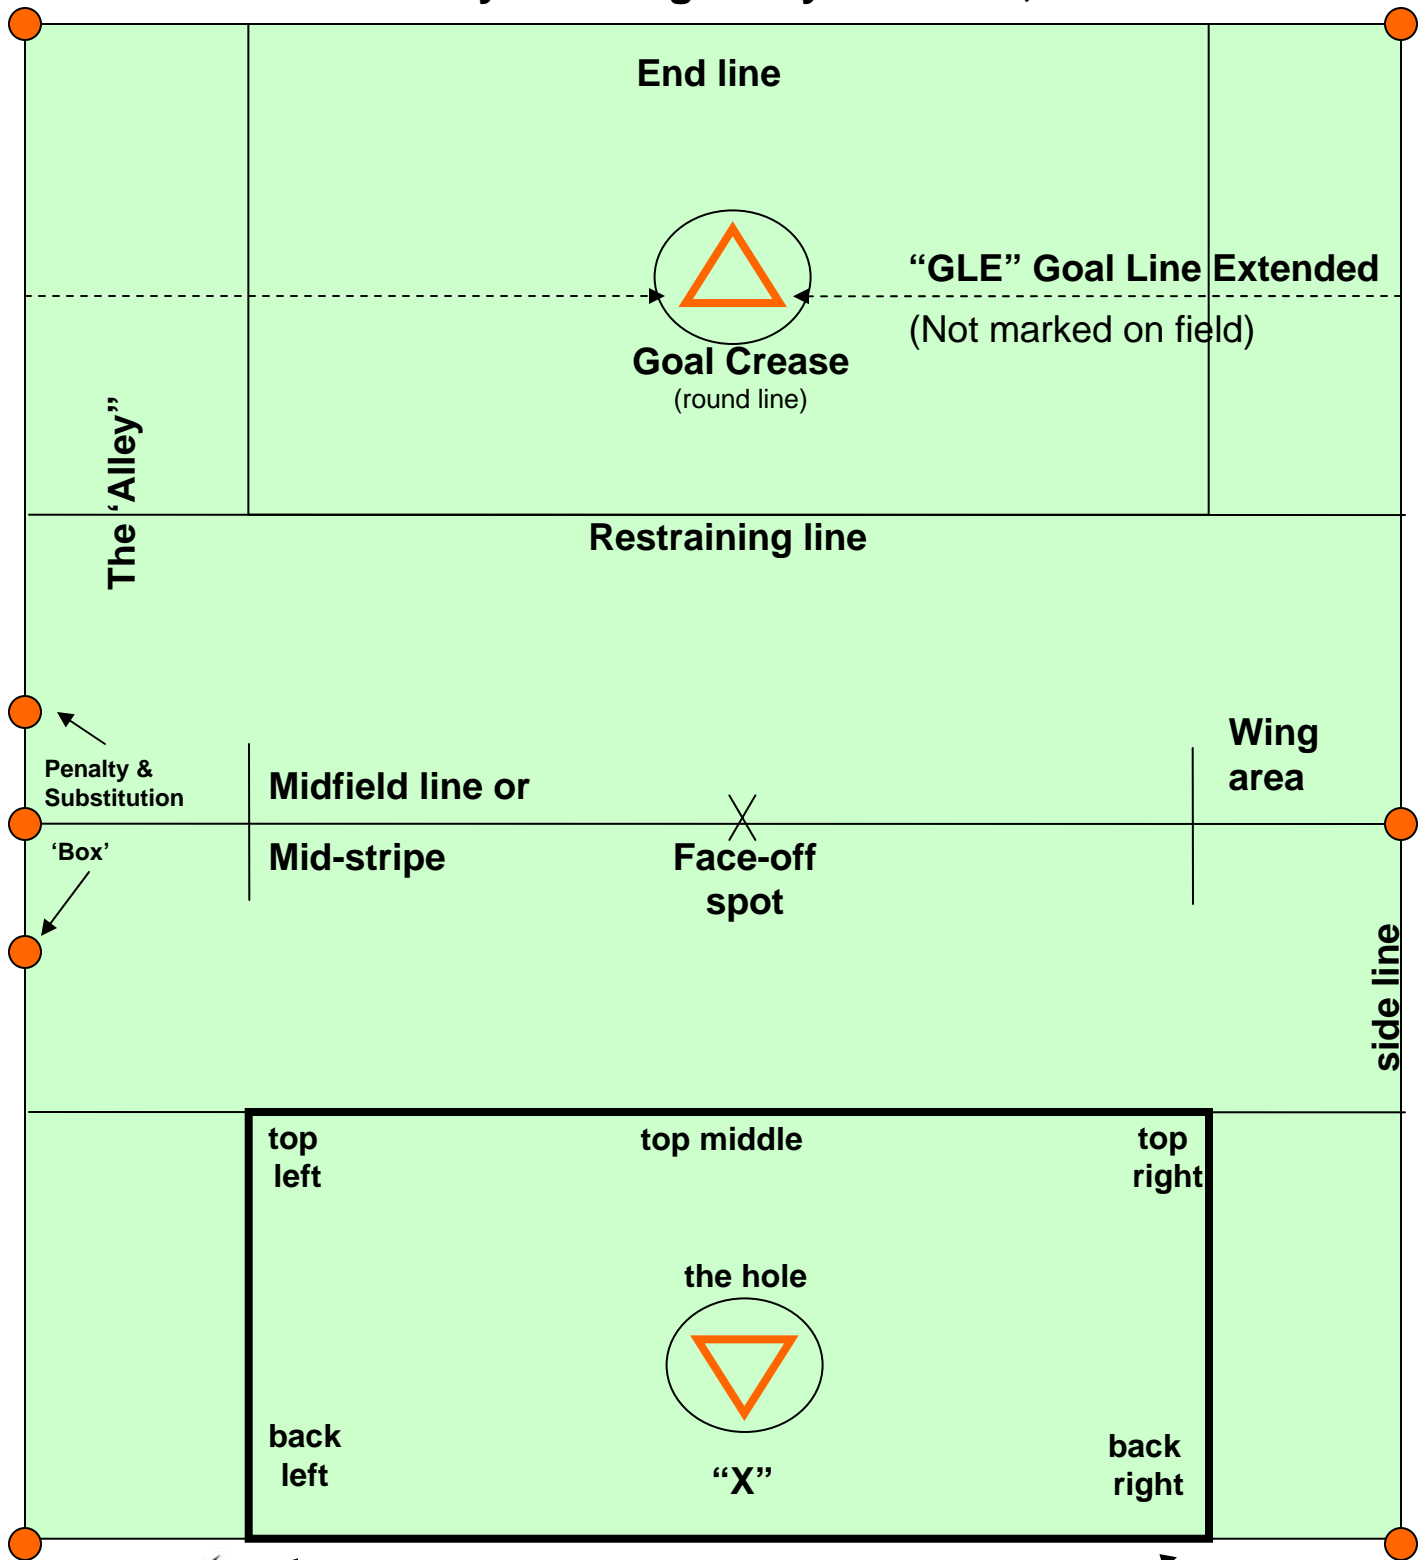

# Regulation Boys Lacrosse Field

Field 110 yards long x 60 yards wide, Goal 6'x6'

**Offensive "Box"**  
Entire rectangular space

# Boys Lacrosse Positions

10 players on the field in a non-penalty situation

Dotted lines show the general playing range for that position  
Positions are shown in a face-off set-up