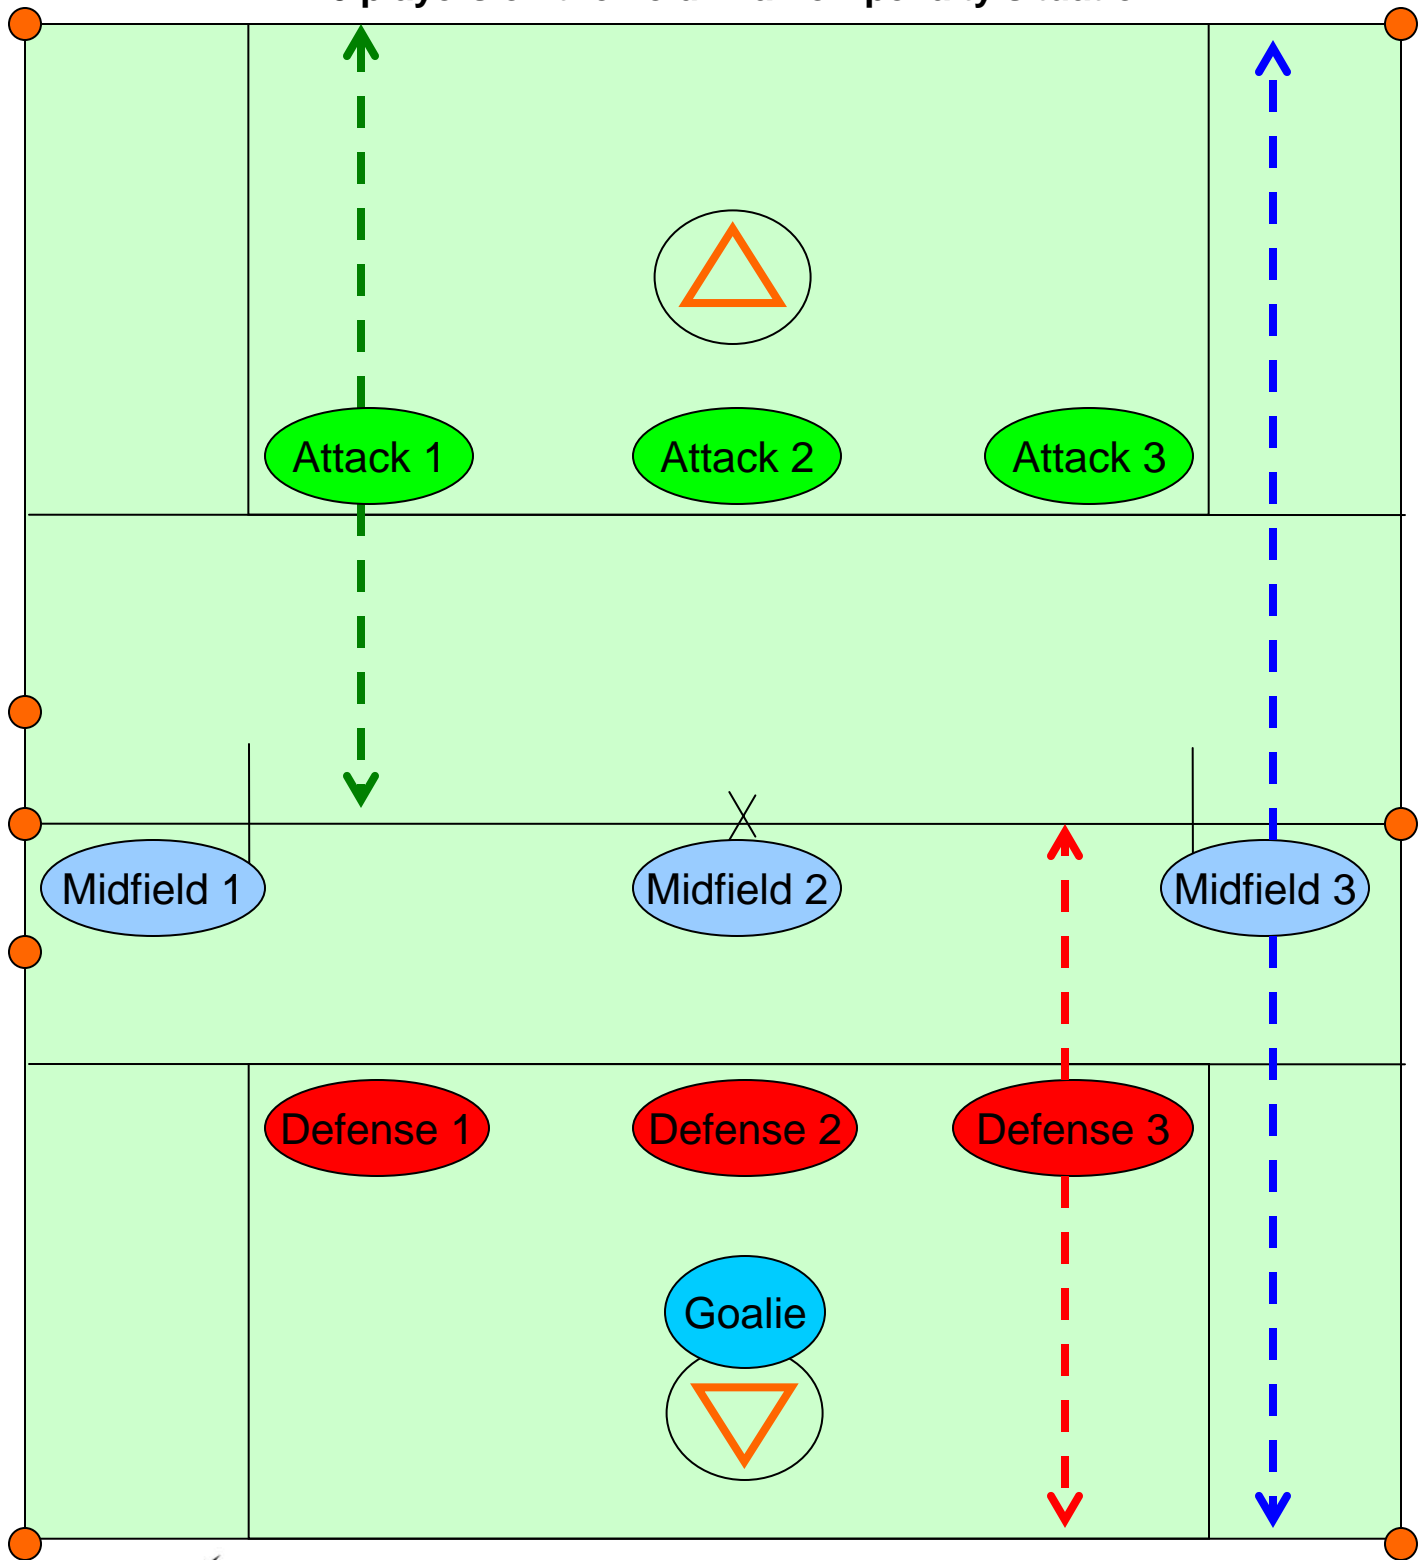

# Regulation Boys Lacrosse Field

Field 110 yards long x 60 yards wide, Goal 6'x6'

**Offensive "Box"**  
Entire rectangular space

# Boys Lacrosse Positions

10 players on the field in a non-penalty situation

Dotted lines show the general playing range for that position  
Positions are shown in a face-off set-up