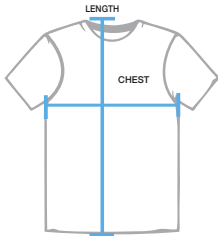

RAGLAN SHOOTER SHIRT

MENS SHOOTER TEE

MENS	Y-S	Y-M	Y-L	Y-XL	SM	MD	LG	XL	2XL	3XL
CHEST	16.5"	17.5"	18.5"	19.5"	21"	19.5"	23"	24"	25.5"	30"
LENGTH	20"	21.5"	24"	24.5"	25"	27.5"	28.5"	29.5"	31.5"	32.5"

WOMENS SHOOTER TEE

WOMENS	Y-S	Y-M	Y-L	Y-XL	SM	MD	LG	XL	2XL	3XL
CHEST	15"	16"	17"	18"	19.5"	20.5"	21.5"	22.5"	23.5"	24.5"
LENGTH	22.5"	23"	24"	25"	25.5"	26.5"	27.5"	28.5"	29.5"	30.5"