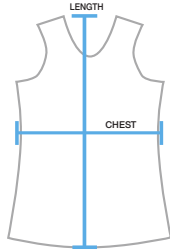

REVERSIBLE VEST

RACERBACK REVERSIBLE

REVERSIBLE

MENS	Y-S	Y-M	Y-L	Y-XL	SM	MD	LG	XL	2XL	3XL
CHEST	19.5"	20.5"	21"	21.5"	22"	23.5"	24.5"	25.5"	28"	29"
LENGTH	21.5"	22.5"	23.5"	24"	24.5"	25.5"	26.5"	27.5"	28"	29"

RACER BACK / REVERSIBLE

WOMENS	Y-S	Y-M	Y-L	Y-XL	SM	MD	LG	XL	2XL	3XL
CHEST	14.5"	15.5"	16.5"	21.5"	17"	18"	19"	20"	21"	22"
LENGTH	23"	24.5"	26"	26.5"	27"	28.5"	30"	31.5"	33"	33.5"

MENS SHORTS

WOMENS SHORTS

MENS SHORT

MENS	Y-S	Y-M	Y-L	Y-XL	SM	MD	LG	XL	2XL	3XL
WAIST	23-25"	25-27"	27-28"	28-30"	30-32"	32-34"	34-36"	36-38"	38-40"	40-42"
LENGTH	15"	16"	17"	17.5"	18"	19"	21"	22"	23"	25"
INSEAM	6"	6"	7"	7"	7.5"	7.5"	7.5"	8"	9"	9"

WOMENS SHORT

WOMENS	Y-S	Y-M	Y-L	Y-XL	SM	MD	LG	XL	2XL	3XL
WAIST	23-25"	25-27"	27-28"	28-30"	30-32"	32-34"	34-36"	36-38"	38-40"	40-42"
LENGTH	15"	16"	17"	17.5"	18"	19"	20.5"	21.5"	22.5"	29"
INSEAM	4"	4.5"	4.5"	5"	5"	5.5"	5.5"	6"	7"	7"