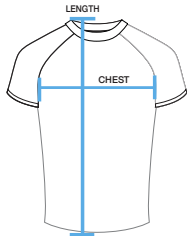

REVERSIBLE VEST

RACERBACK REVERSIBLE

REVERSIBLE

MENS	Y-S	Y-M	Y-L	Y-XL	SM	MD	LG	XL	2XL	3XL
CHEST	19.5"	20.5"	21"	21.5"	22"	23.5"	24.5"	25.5"	28"	29"
LENGTH	21.5"	22.5"	23.5"	24"	24.5"	25.5"	26.5"	27.5"	28"	29"

RACER BACK / REVERSIBLE

WOMENS	Y-S	Y-M	Y-L	Y-XL	SM	MD	LG	XL	2XL	3XL
CHEST	14.5"	15.5"	16.5"	21.5"	17"	18"	19"	20"	21"	22"
LENGTH	23"	24.5"	26"	26.5"	27"	28.5"	30"	31.5"	33"	33.5"

MENS SHORTS

WOMENS SHORTS

MENS SHORT

MENS	Y-S	Y-M	Y-L	Y-XL	SM	MD	LG	XL	2XL	3XL
WAIST	23-25"	25-27"	27-28"	28-30"	30-32"	32-34"	34-36"	36-38"	38-40"	40-42"
LENGTH	15"	16"	17"	17.5"	18"	19"	21"	22"	23"	25"
INSEAM	6"	6"	7"	7"	7.5"	7.5"	7.5"	8"	9"	9"

WOMENS SHORT

WOMENS	Y-S	Y-M	Y-L	Y-XL	SM	MD	LG	XL	2XL	3XL
WAIST	23-25"	25-27"	27-28"	28-30"	30-32"	32-34"	34-36"	36-38"	38-40"	40-42"
LENGTH	15"	16"	17"	17.5"	18"	19"	20.5"	21.5"	22.5"	29"
INSEAM	4"	4.5"	4.5"	5"	5"	5.5"	5.5"	6"	7"	7"