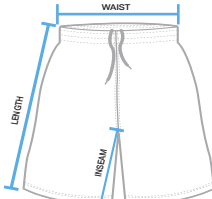

REVERSIBLE VEST

RACERBACK REVERSIBLE

REVERSIBLE

MENS	Y-S	Y-M	Y-L	Y-XL	SM	MD	LG	XL	2XL	3XL
CHEST	19.5"	20.5"	21"	21.5"	22"	23.5"	24.5"	25.5"	28"	29"
LENGTH	21.5"	22.5"	23.5"	24"	24.5"	25.5"	26.5"	27.5"	28"	29"

RACER BACK / REVERSIBLE

WOMENS	Y-S	Y-M	Y-L	Y-XL	SM	MD	LG	XL	2XL	3XL
CHEST	14.5"	15.5"	16.5"	21.5"	17"	18"	19"	20"	21"	22"
LENGTH	23"	24.5"	26"	26.5"	27"	28.5"	30"	31.5"	33"	33.5"

MENS SHORTS

WOMENS SHORTS

MENS SHORT

MENS	Y-S	Y-M	Y-L	Y-XL	SM	MD	LG	XL	2XL	3XL
WAIST	23-25"	25-27"	27-28"	28-30"	30-32"	32-34"	34-36"	36-38"	38-40"	40-42"
LENGTH	15"	16"	17"	17.5"	18"	19"	21"	22"	23"	25"
INSEAM	6"	6"	7"	7"	7.5"	7.5"	7.5"	8"	9"	9"

WOMENS SHORT

WOMENS	Y-S	Y-M	Y-L	Y-XL	SM	MD	LG	XL	2XL	3XL
WAIST	23-25"	25-27"	27-28"	28-30"	30-32"	32-34"	34-36"	36-38"	38-40"	40-42"
LENGTH	15"	16"	17"	17.5"	18"	19"	20.5"	21.5"	22.5"	29"
INSEAM	4"	4.5"	4.5"	5"	5"	5.5"	5.5"	6"	7"	7"