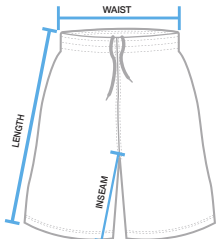

REVERSIBLE VEST

RACERBACK REVERSIBLE

REVERSIBLE

MENS	Y-S	Y-M	Y-L	Y-XL	SM	MD	LG	XL	2XL	3XL
CHEST	19.5"	20.5"	21"	21.5"	22"	23.5"	24.5"	25.5"	28"	29"
LENGTH	21.5"	22.5"	23.5"	24"	24.5"	25.5"	26.5"	27.5"	28"	29"

RACER BACK / REVERSIBLE

WOMENS	Y-S	Y-M	Y-L	Y-XL	SM	MD	LG	XL	2XL	3XL
CHEST	14.5"	15.5"	16.5"	21.5"	17"	18"	19"	20"	21"	22"
LENGTH	23"	24.5"	26"	26.5"	27"	28.5"	30"	31.5"	33"	33.5"

MENS SHORTS

WOMENS SHORTS

MENS SHORT

MENS	Y-S	Y-M	Y-L	Y-XL	SM	MD	LG	XL	2XL	3XL
WAIST	23-25"	25-27"	27-28"	28-30"	30-32"	32-34"	34-36"	36-38"	38-40"	40-42"
LENGTH	15"	16"	17"	17.5"	18"	19"	21"	22"	23"	25"
INSEAM	6"	6"	7"	7"	7.5"	7.5"	7.5"	8"	9"	9"

WOMENS SHORT

WOMENS	Y-S	Y-M	Y-L	Y-XL	SM	MD	LG	XL	2XL	3XL
WAIST	23-25"	25-27"	27-28"	28-30"	30-32"	32-34"	34-36"	36-38"	38-40"	40-42"
LENGTH	15"	16"	17"	17.5"	18"	19"	20.5"	21.5"	22.5"	29"
INSEAM	4"	4.5"	4.5"	5"	5"	5.5"	5.5"	6"	7"	7"