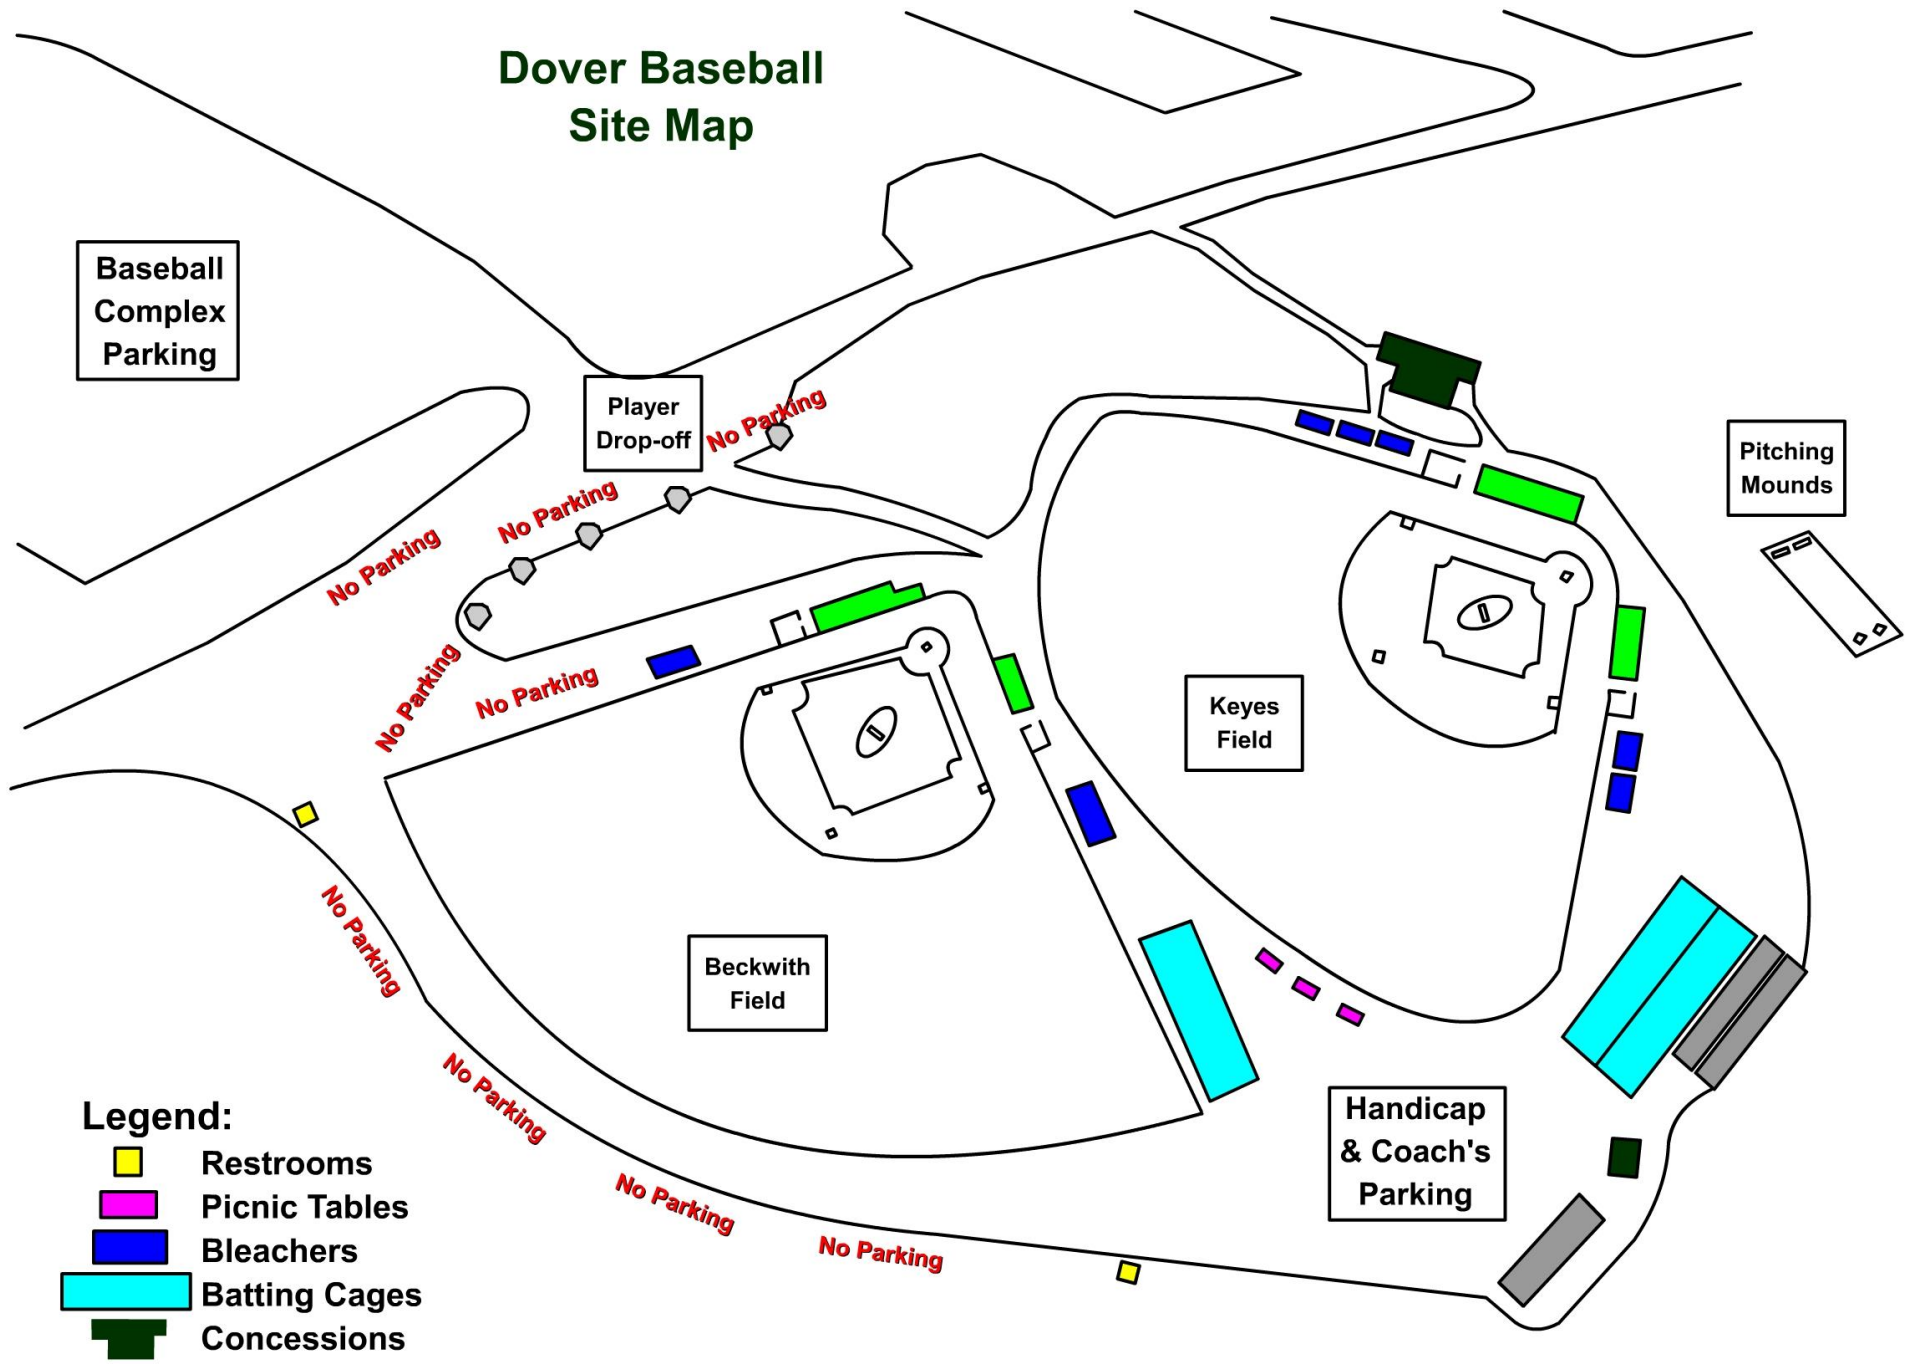

Dover Baseball Site Map

Baseball
Complex
Parking

Player
Drop-off

Pitching
Mounds

Keyes
Field

Beckwith
Field

Handicap
& Coach's
Parking

- Legend:**
- Restrooms
 - Picnic Tables
 - Bleachers
 - Batting Cages
 - Concessions