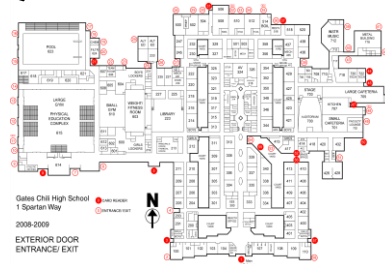

Wegman Road

Entrance/Exit

Entrance/Exit

Wegman Road

Transportation

PARKING Lot B

ADMIN PARKING

PARKING

Administration

2

3

4

5

6

Registration Tent

Food Vendors

Portable Restrooms

Handicapped Parking & Officials Parking ONLY

Gates Chili High School
1 Spartan Way
2008-2009
EXTERIOR DOOR
ENTRANCE/EXIT

Parking Lot A

Parking

LOT B

LOT D

Portable Restrooms