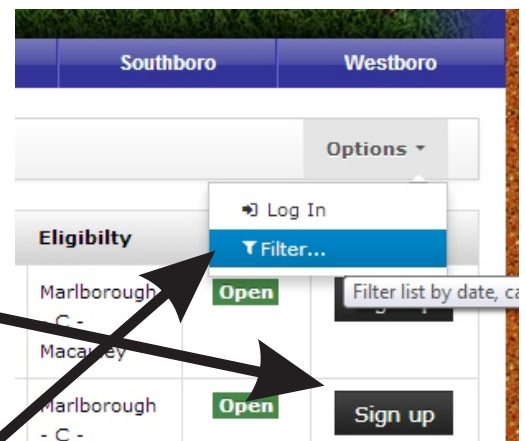

Marlborough Babe Ruth Duty Sign-Up

1

Click on "Volunteering" from the main menu

2

Select any of the black "Sign Up" buttons

3

Log in, then select "Options" "Filter" Filter by Coach

4

Select all of the duties you want and then select OK in the window