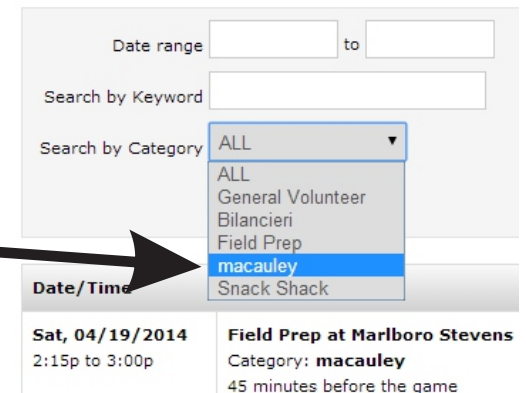

Marlborough Babe Ruth Duty Sign-Up

1

Click on "Volunteering" from the main menu

2

Select any of the black "Sign Up" buttons

3

Log in, then select "Options" "Filter" Filter by Coach

4