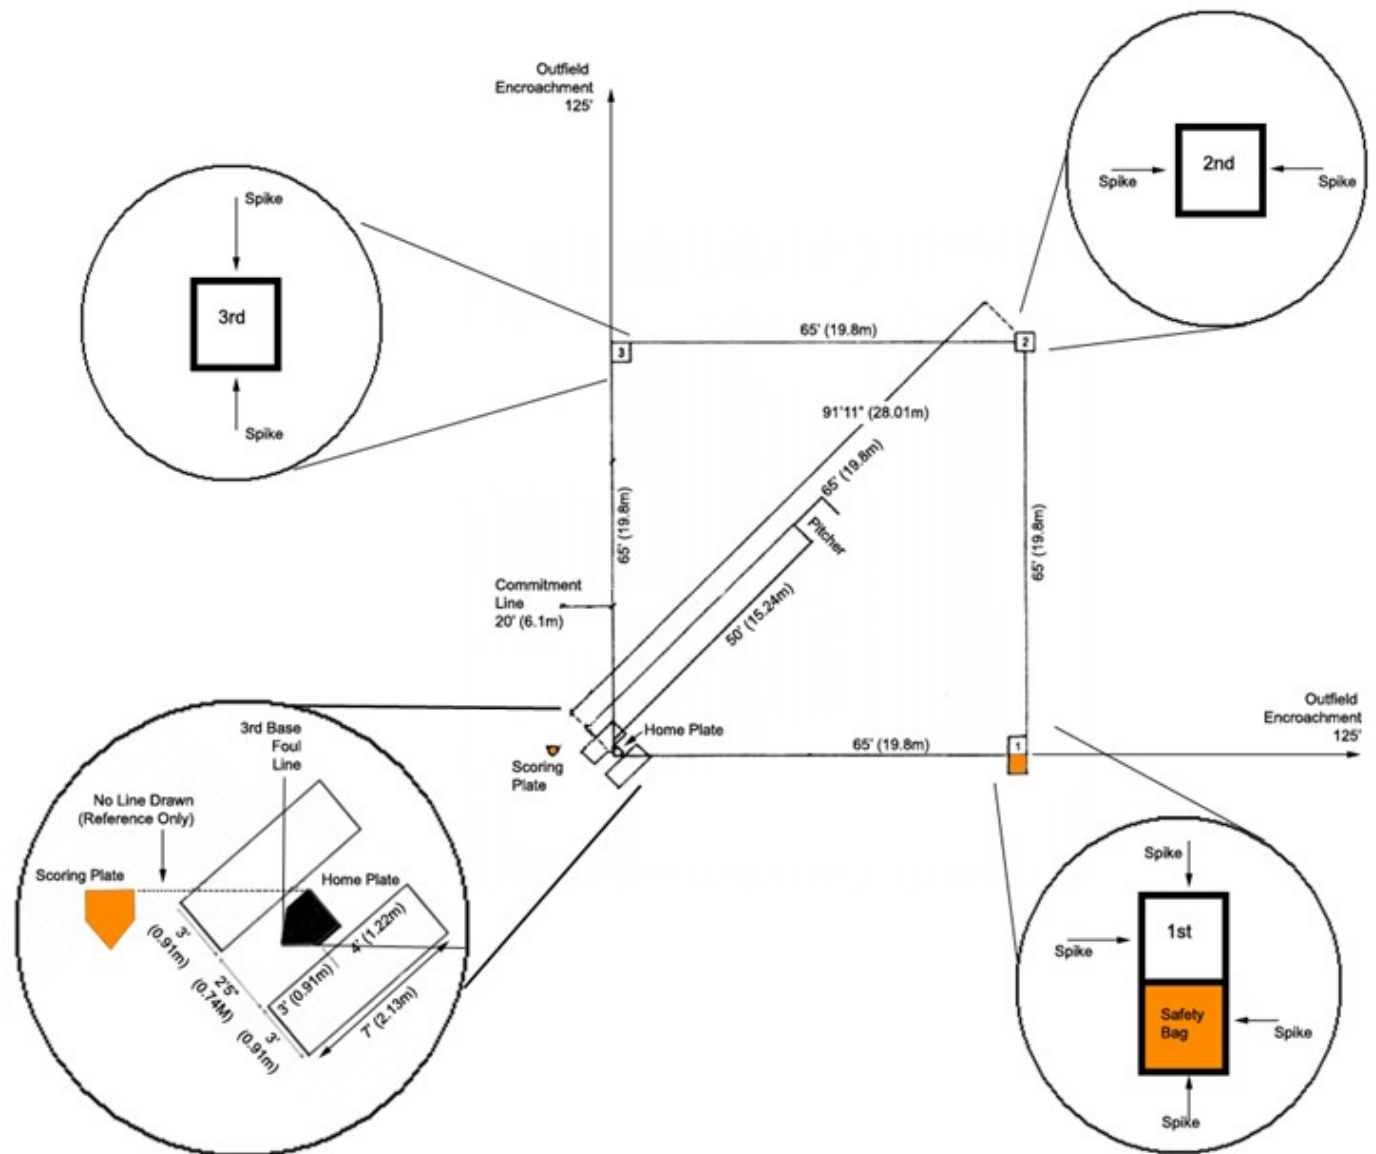

Equipment is not to be moved between boxes!

Setup

The field is set up per the following schematic – all equipment for doing so is in the box! Safety cones go on the 1st and 3rd base lines at the fielder’s line (140’).

Please use the hammer when removing spikes on the bases (the Velcro/straps are not strong enough to pull spikes from ground. If you break the strap, you will be responsible to purchase a new base!)

There is a measuring tape in the equipment box tagged with all the measurements you need to take for field setup! There are tags at 20’, 50’, 65’, 91’11”, and 140’.

- Home plate.....all measurements are taken from the point of the diamond
- Pitcher's plate.....50' from home plate
- 1st base*65' to back of first base – base is bisected by 1st base line (Orange on outside)
- 2nd base*91' 11" from home plate to middle of 2nd base – 65' from 1st or 3rd base
- 3rd base*.....65' from home plate to back of 3rd base
- Fielder's Encroachment line140' from home plate – fielders cannot play inside this line on any given batter!
- Commitment line.....20' from home plate – runners can't turn back after this point!
- Scoring line.....score by crossing the score line **DO NOT Touch Home Plate!**

For Strathcona Park (see diagram above-right):

- 1st base must have four (4) spikes
- 2nd and 3rd bases must have two (2) spikes each
- *Slo-Pitch National (SPN) is our governing body for Softball in Canada. WESA belongs to SPN and they provide our insurance. SPN sets the 'master' rules for softball in Canada and WESA defers to SPN rules for any rules of play not covered in WESA's Appendices. For 2017, SPN base distance remains at 65 feet and WESA will follow these SPN standards for 2017.