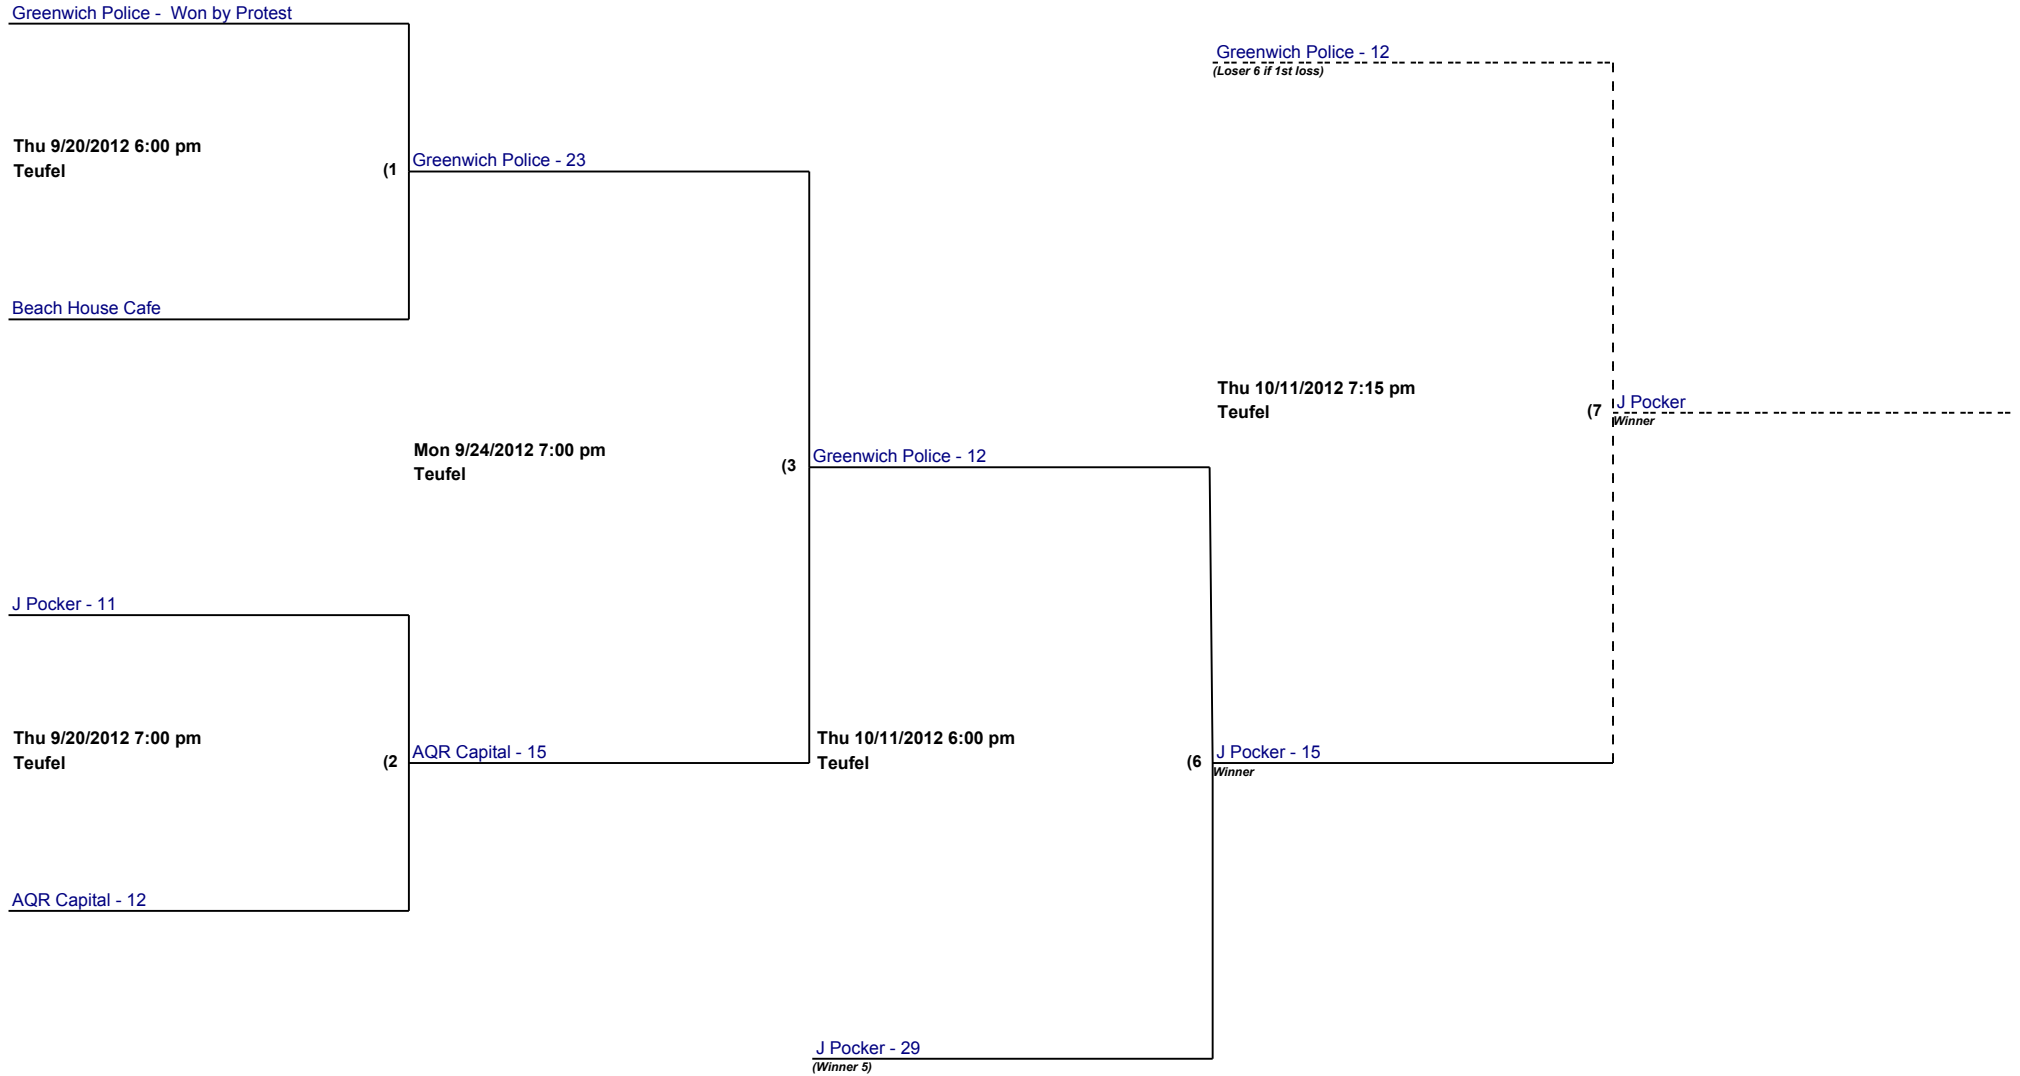

2012 Industrial League Tournament

Double Elimination Bracket

AQR Capital - 7
(Loser 3)

Beach House Cafe - Out Due to Protest
(Loser 1)

Thu 9/27/2012 6:00 pm
Teufel

(5) J Pocker

Mon 9/24/2012 6:00 pm
Teufel

(4) J Pocker - 17

J Pocker
(Loser 2)