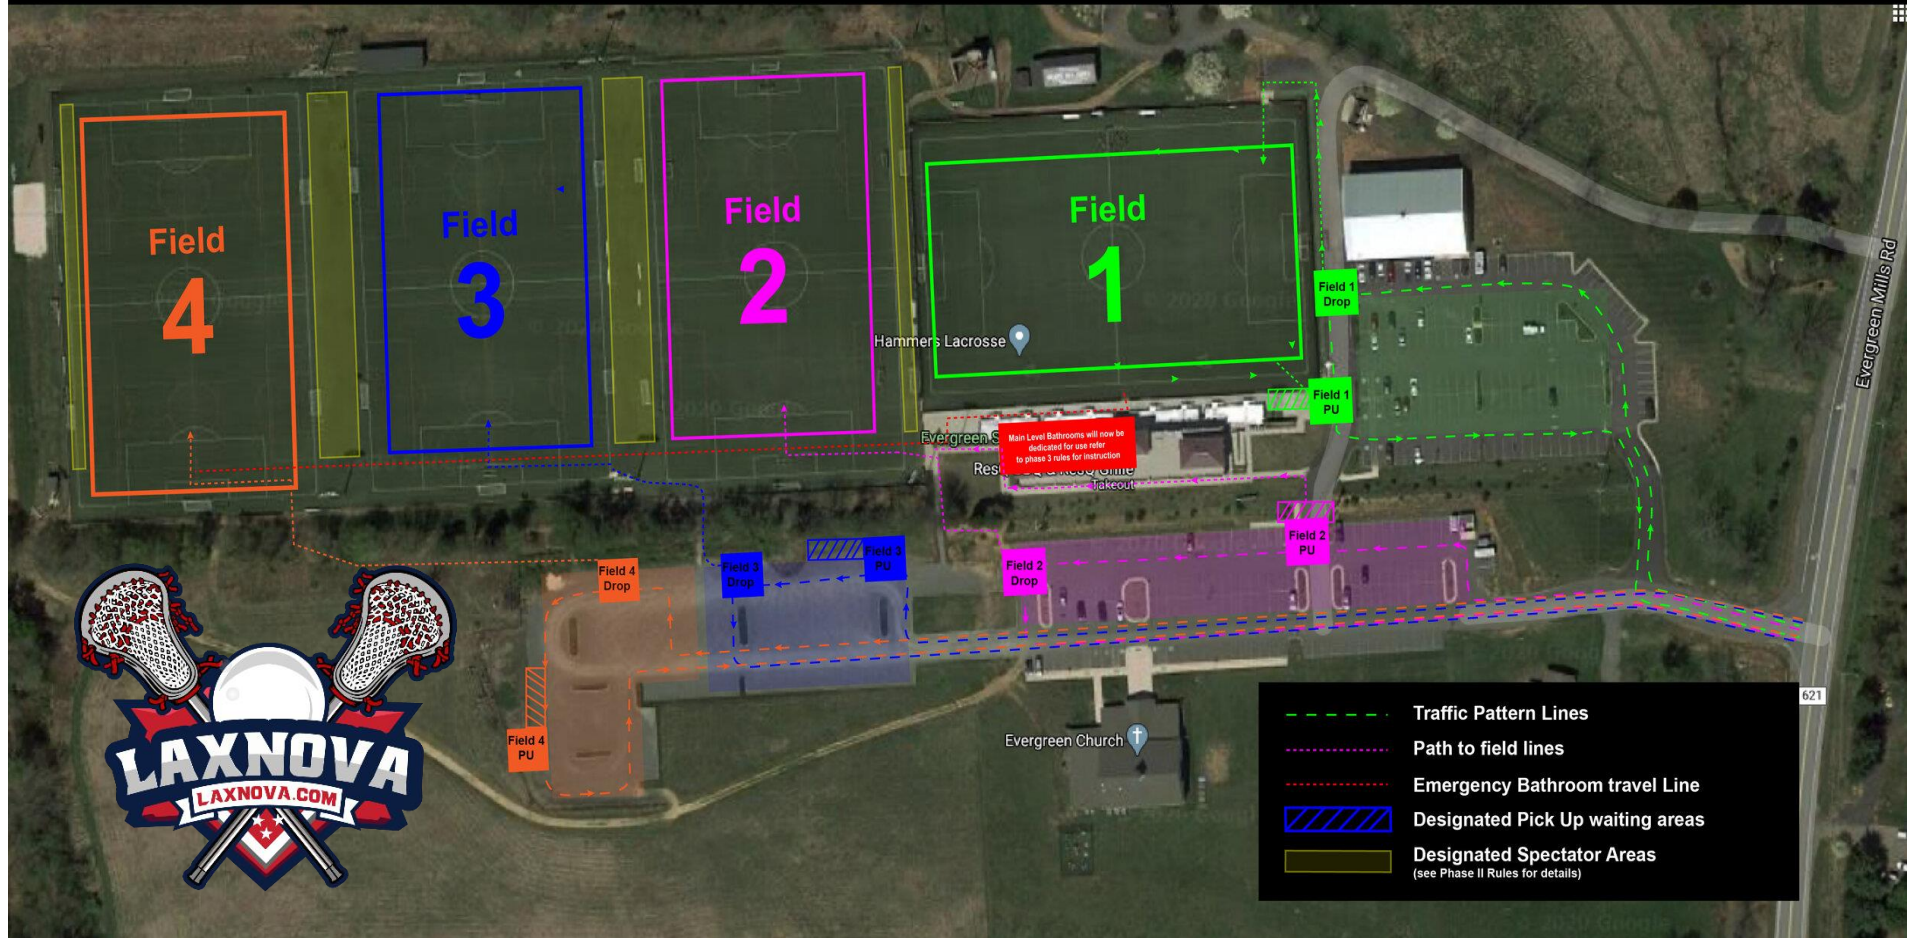

# LaxNOVA PlayDay – Oct 12th

## Evergreen Sportsplex Field Map

### PHASE 3 - Traffic Patterns, Travel Paths, and Field Layouts

**Watch for Stray Shots**  
**Pick Up Your TRASH**  
**NO OPEN FLAME GRILLS & NO PETS!!**