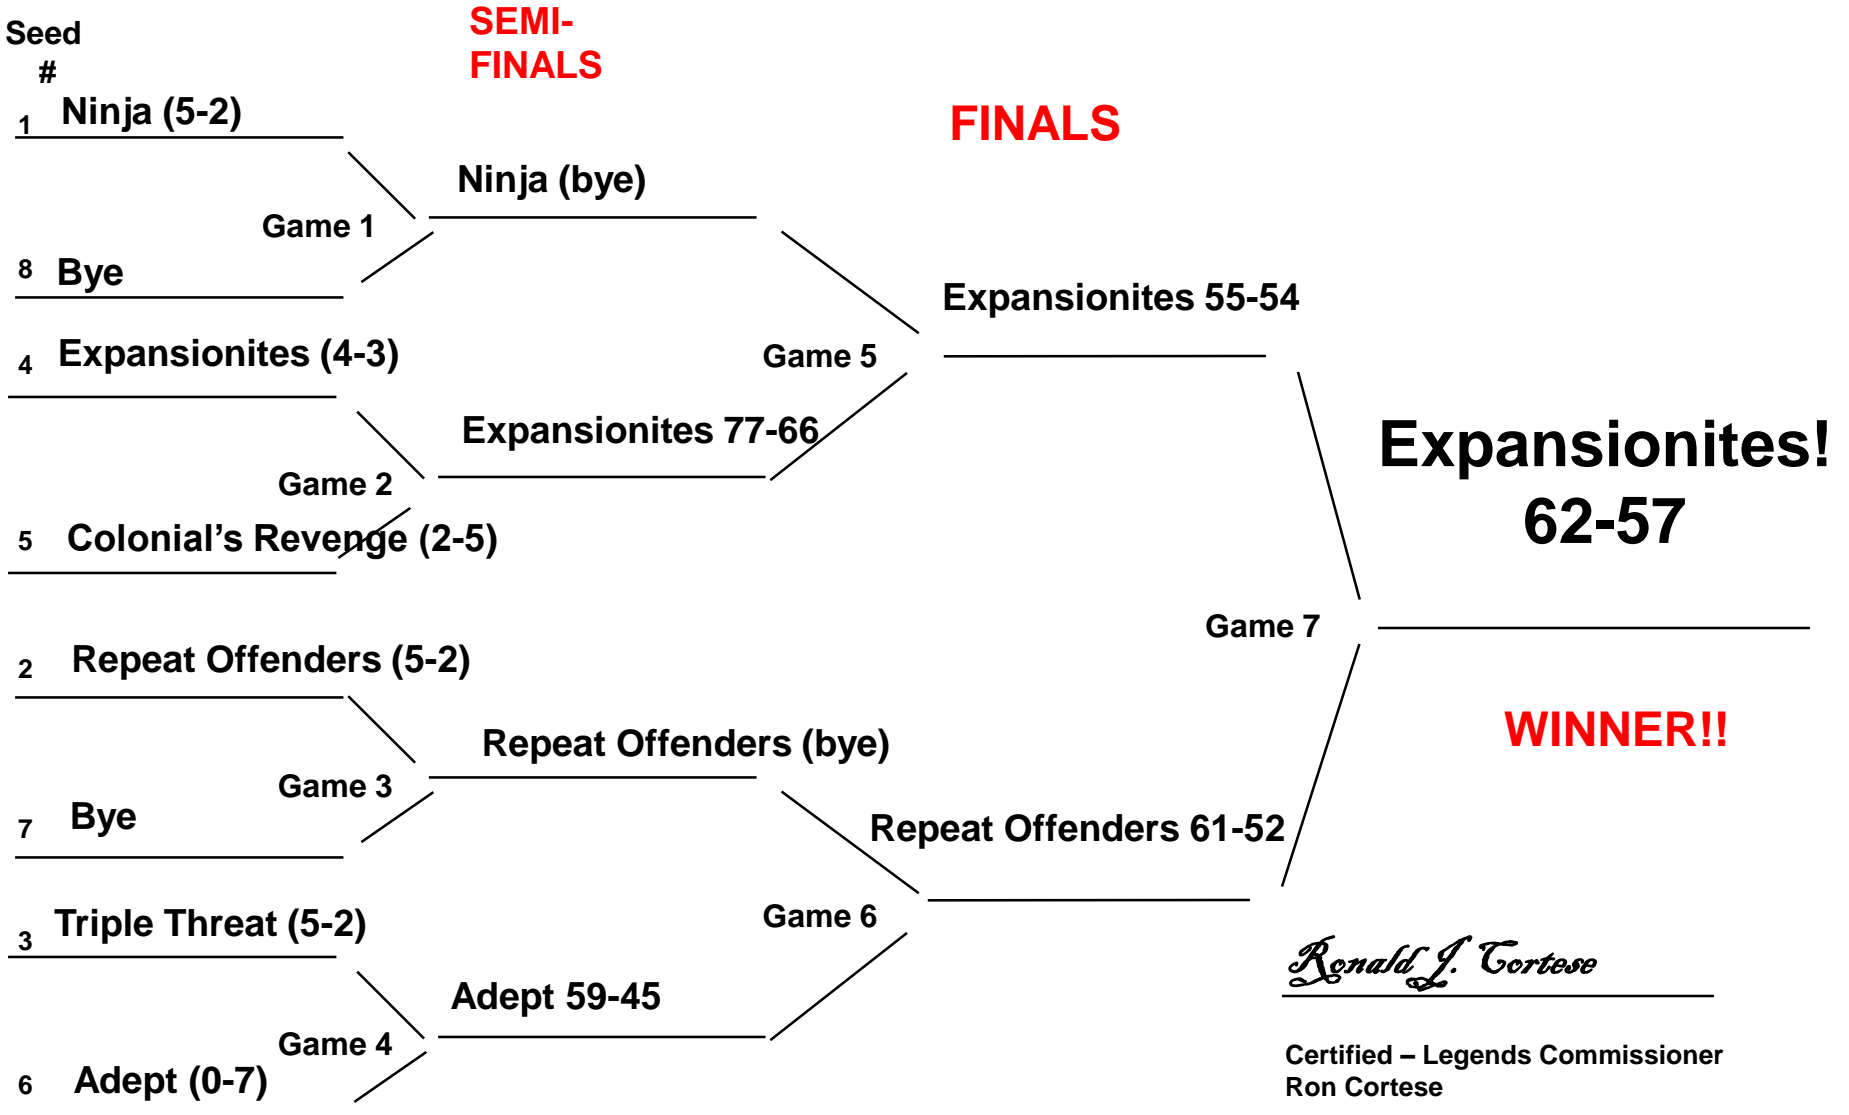

Legends Basketball Playoffs Winter 2017/18 Season Men's Open Elite Division

Legends Basketball Playoffs Winter 2017/18 Season Men's 30+ A/B Division

Legends Basketball Playoffs Winter 2017/18 Season Men's 30+ B/C Division