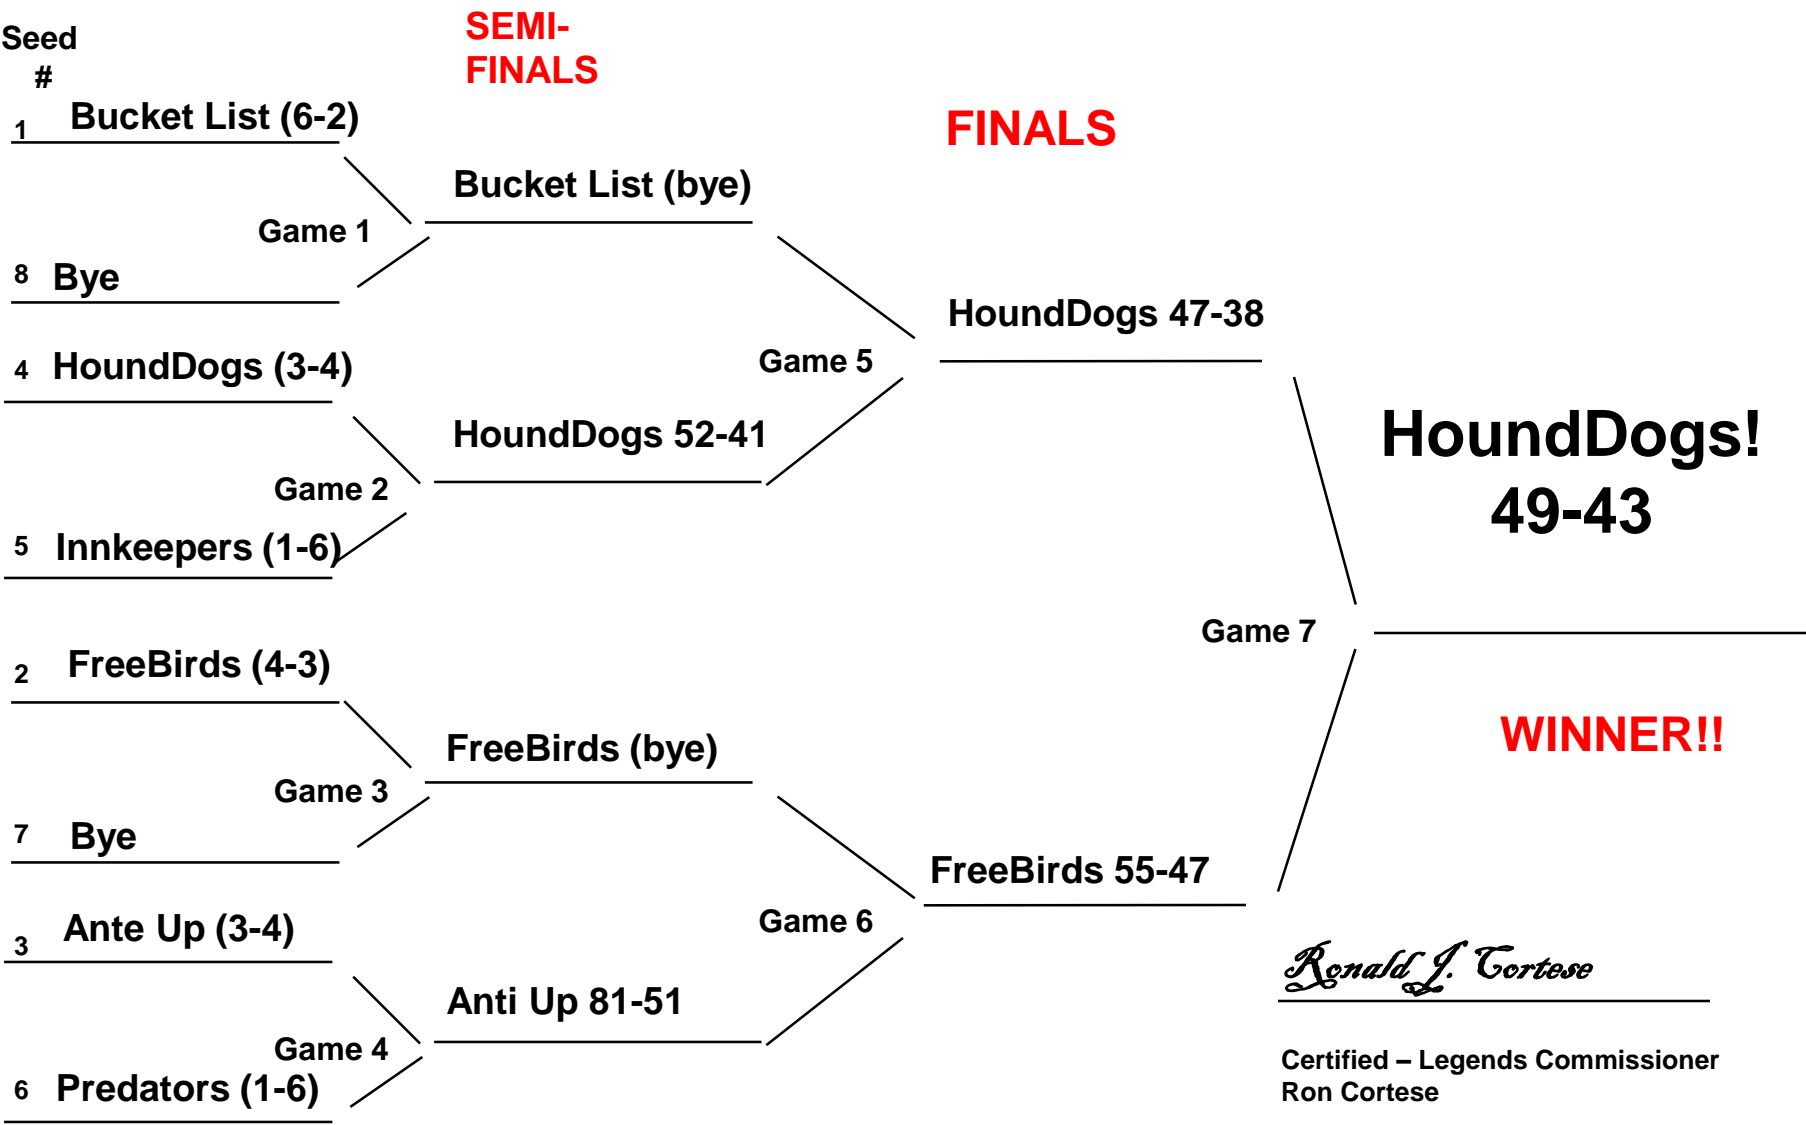

Legends Basketball Playoffs Winter 2017/18 Season Men's 40+ B Division

Ronald J. Cortese

Certified – Legends Commissioner
Ron Cortese