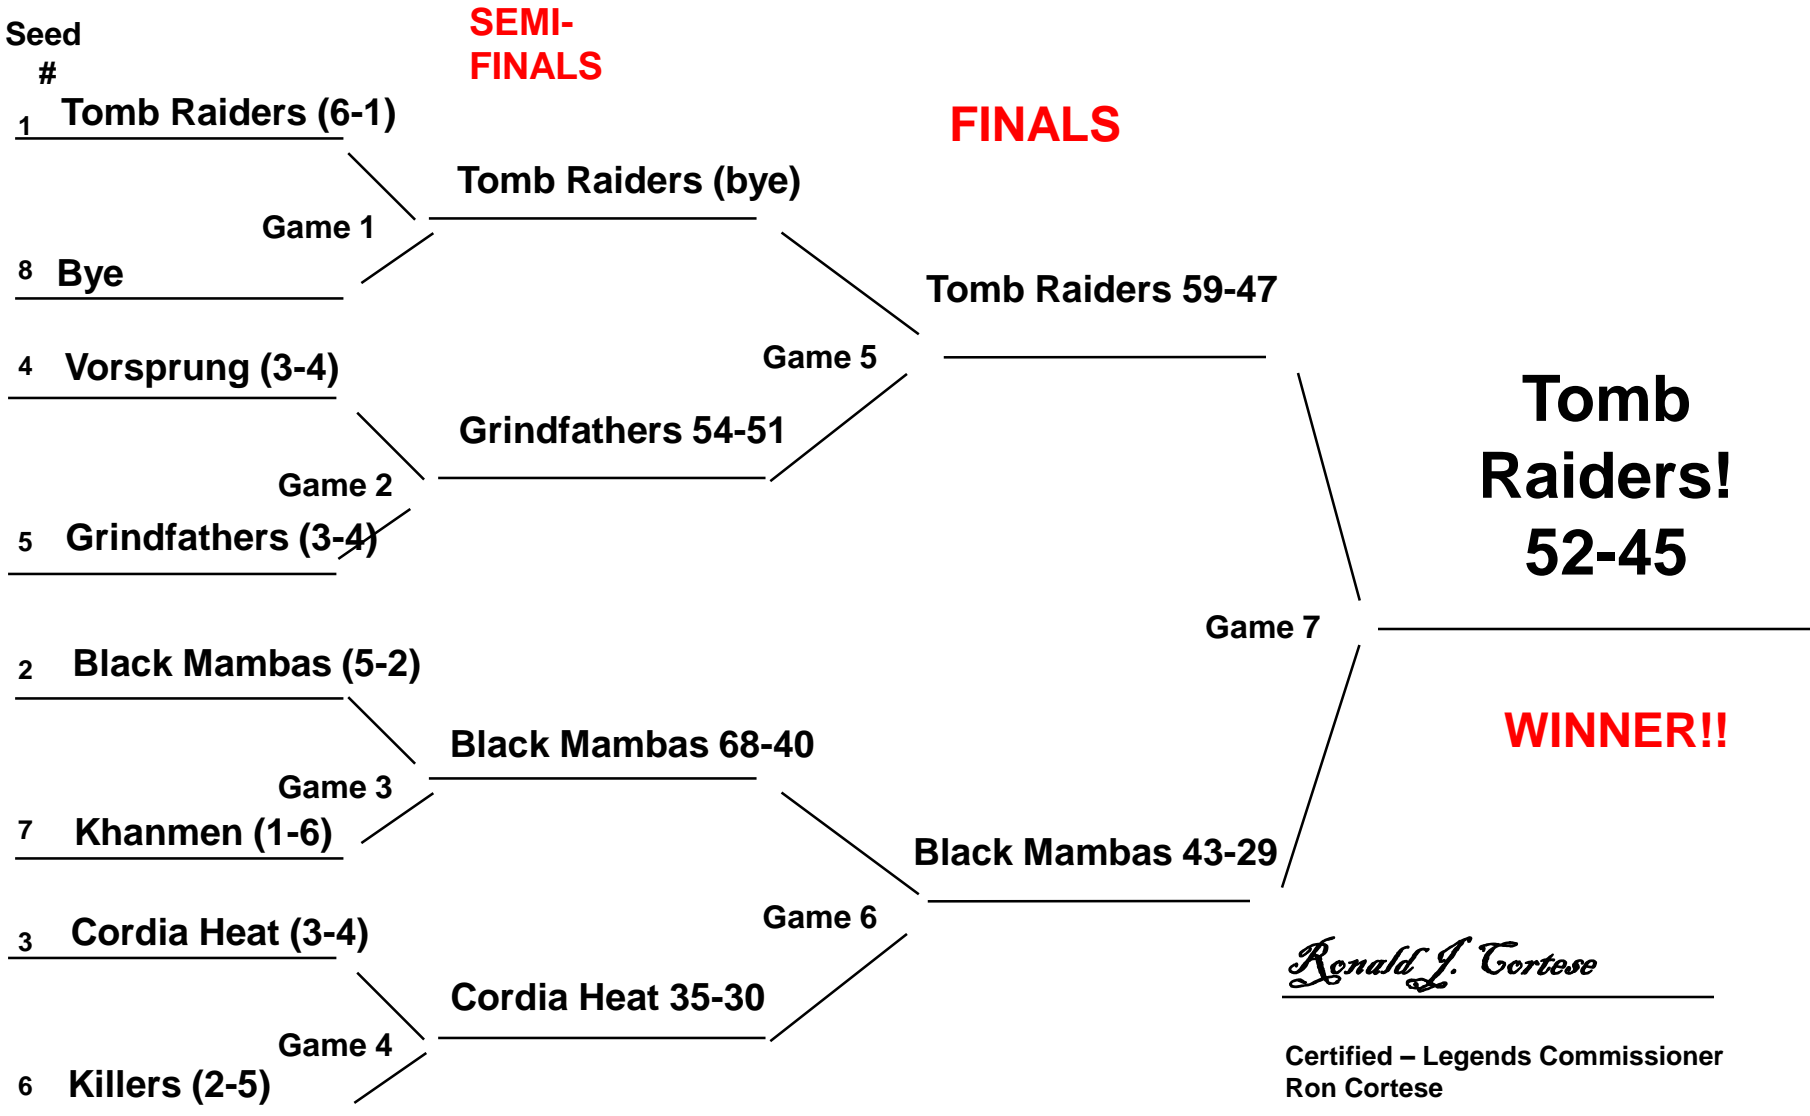

Legends Basketball Playoffs Winter 2017/18 Season Men's Open Elite Division

Legends Basketball Playoffs Winter 2017/18 Season Men's 30+ A/B Division

Legends Basketball Playoffs Winter 2017/18 Season Men's 30+ B/C Division