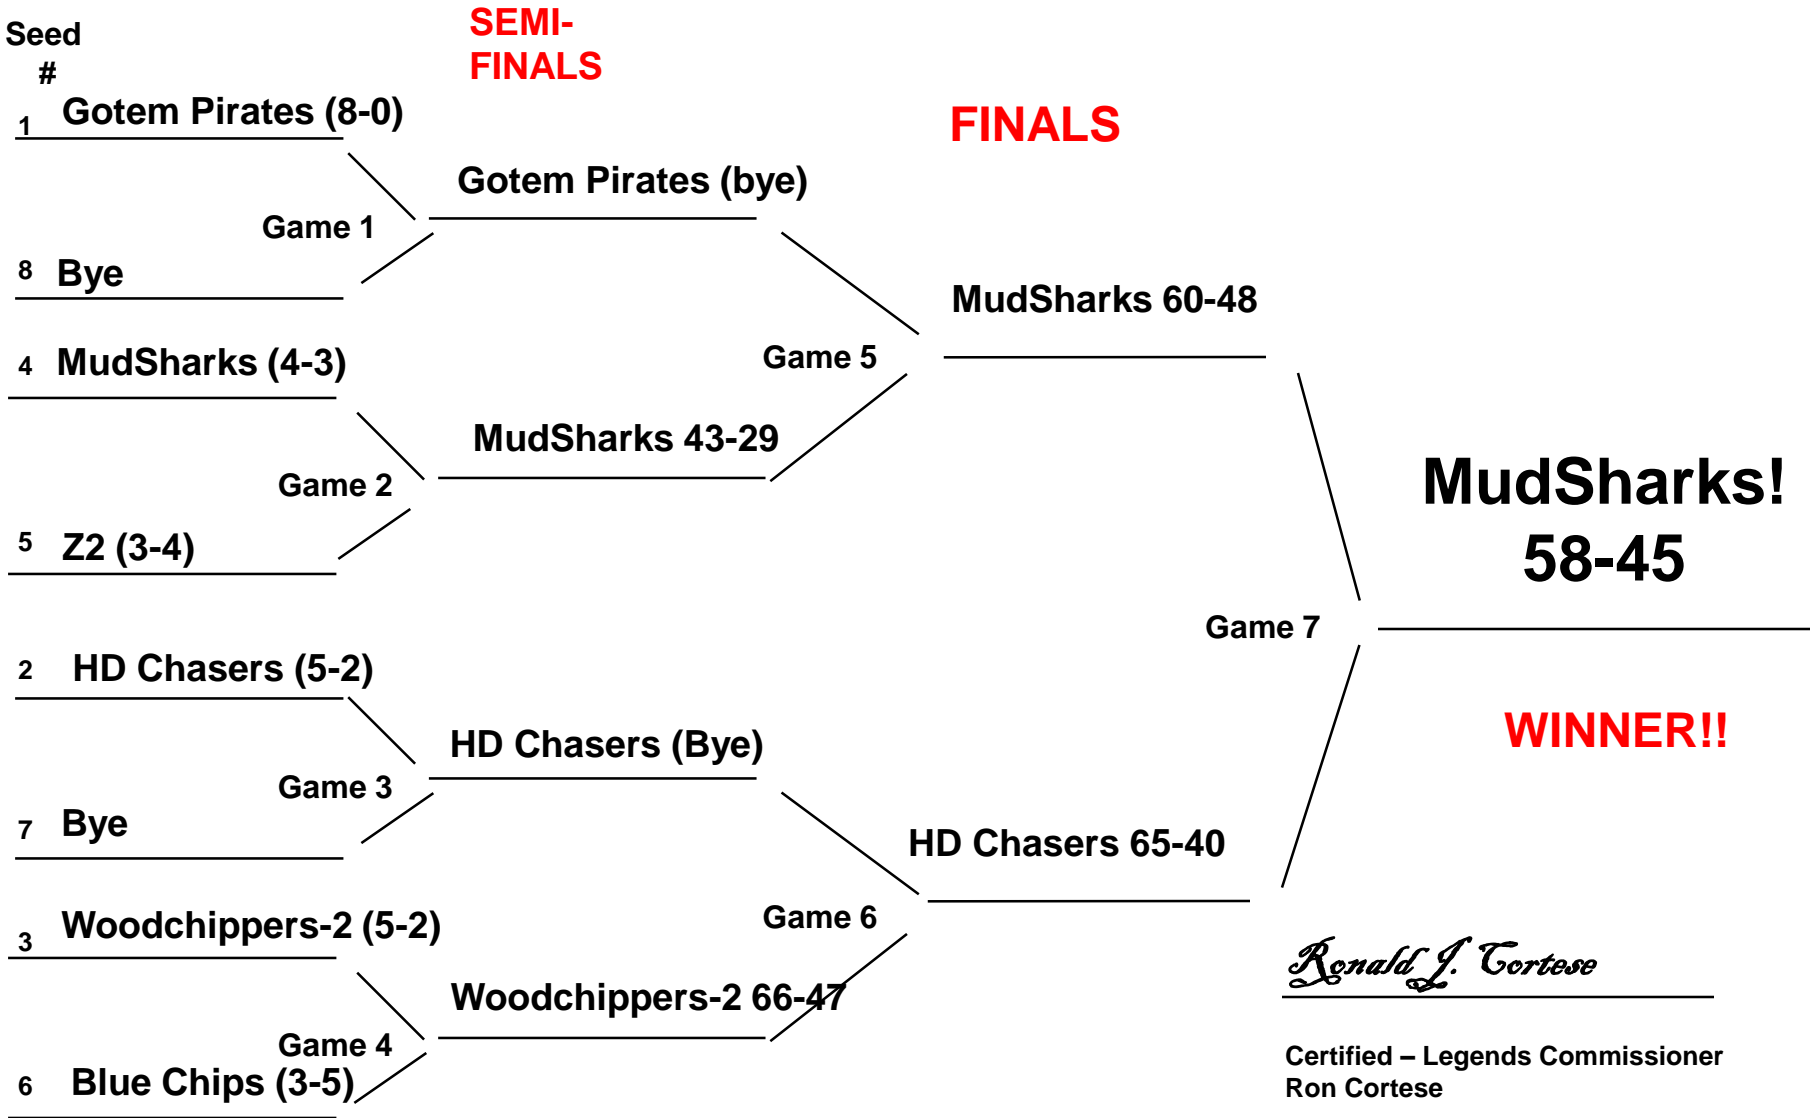

Legends Basketball Playoffs Winter 2017/18 Season Men's 40+ A Division