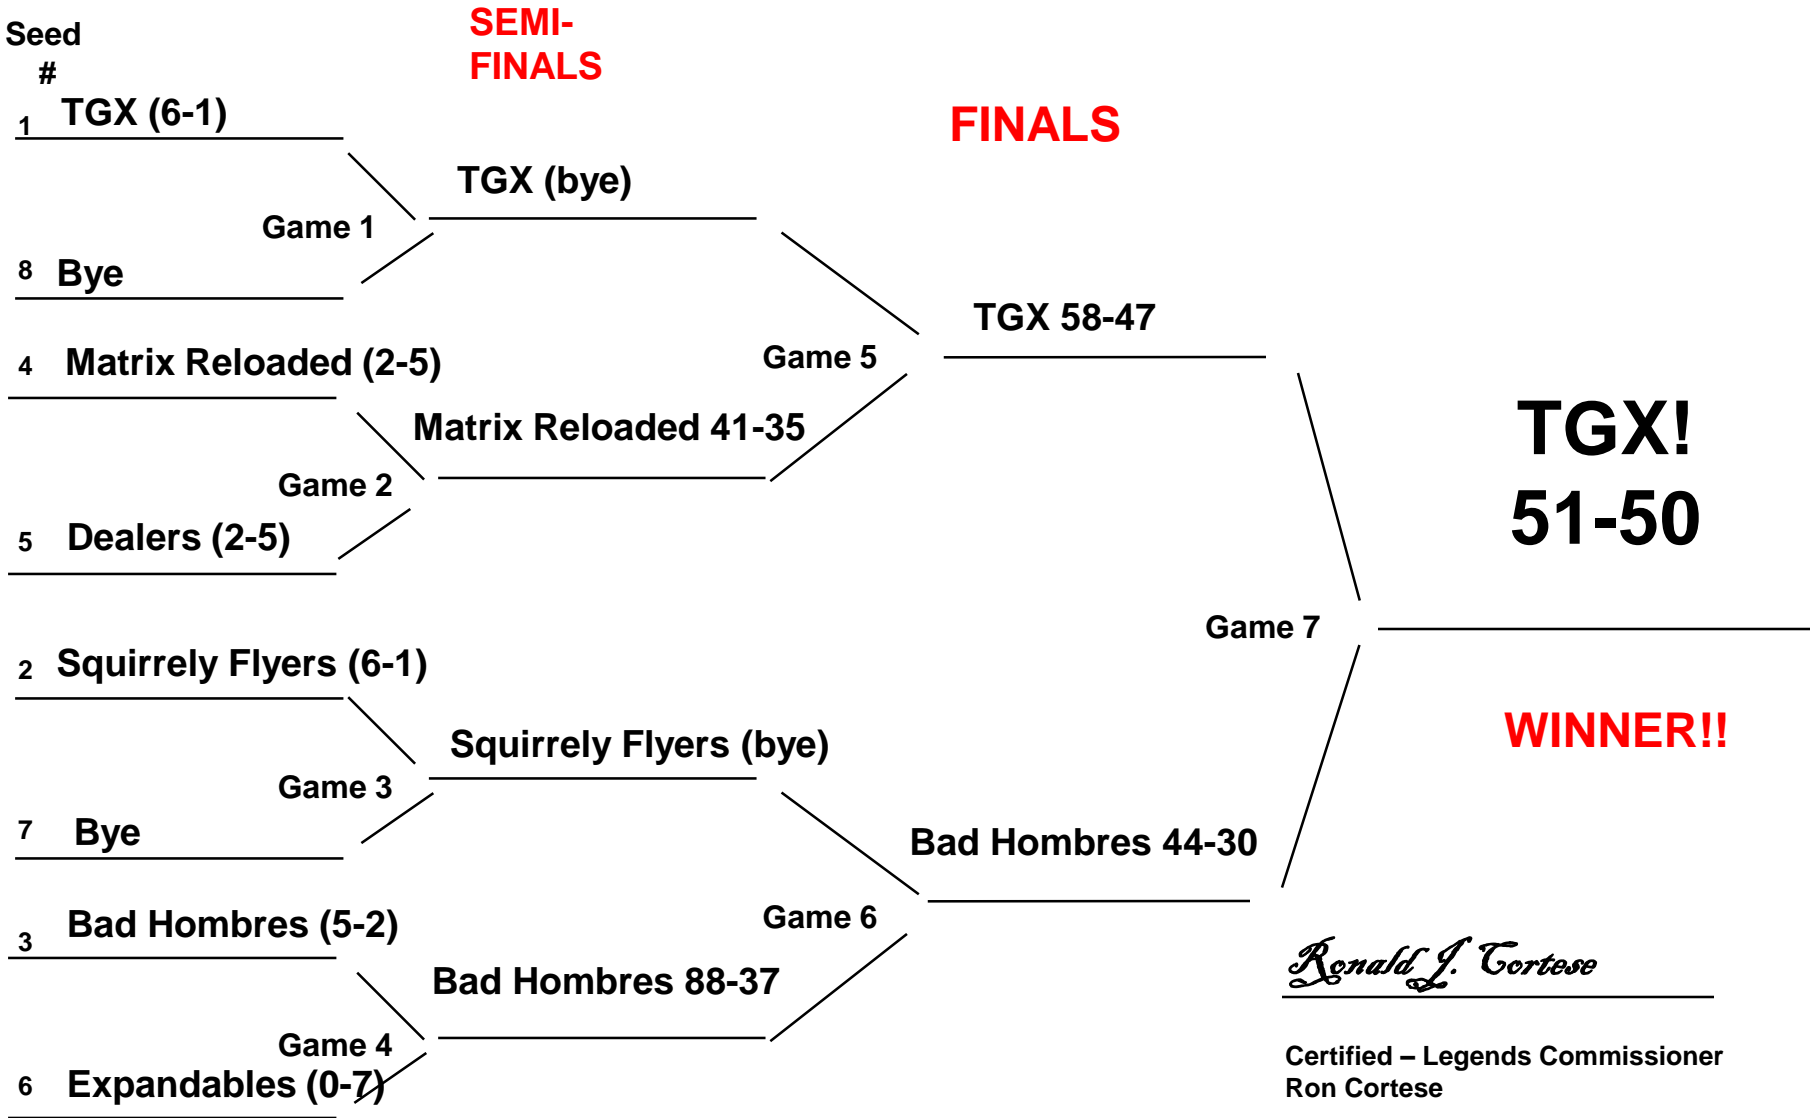

Legends Basketball Playoffs Winter 2017/18 Season Men's Open Elite Division

Legends Basketball Playoffs Winter 2017/18 Season Men's 30+ A/B Division

Legends Basketball Playoffs Winter 2017/18 Season Men's 30+ B/C Division

Legends Basketball Playoffs Winter 2017/18 Season Men's 40+ C Division

Legends Basketball Playoffs Winter 2017/18 Season Men's Weeknight B/C Division