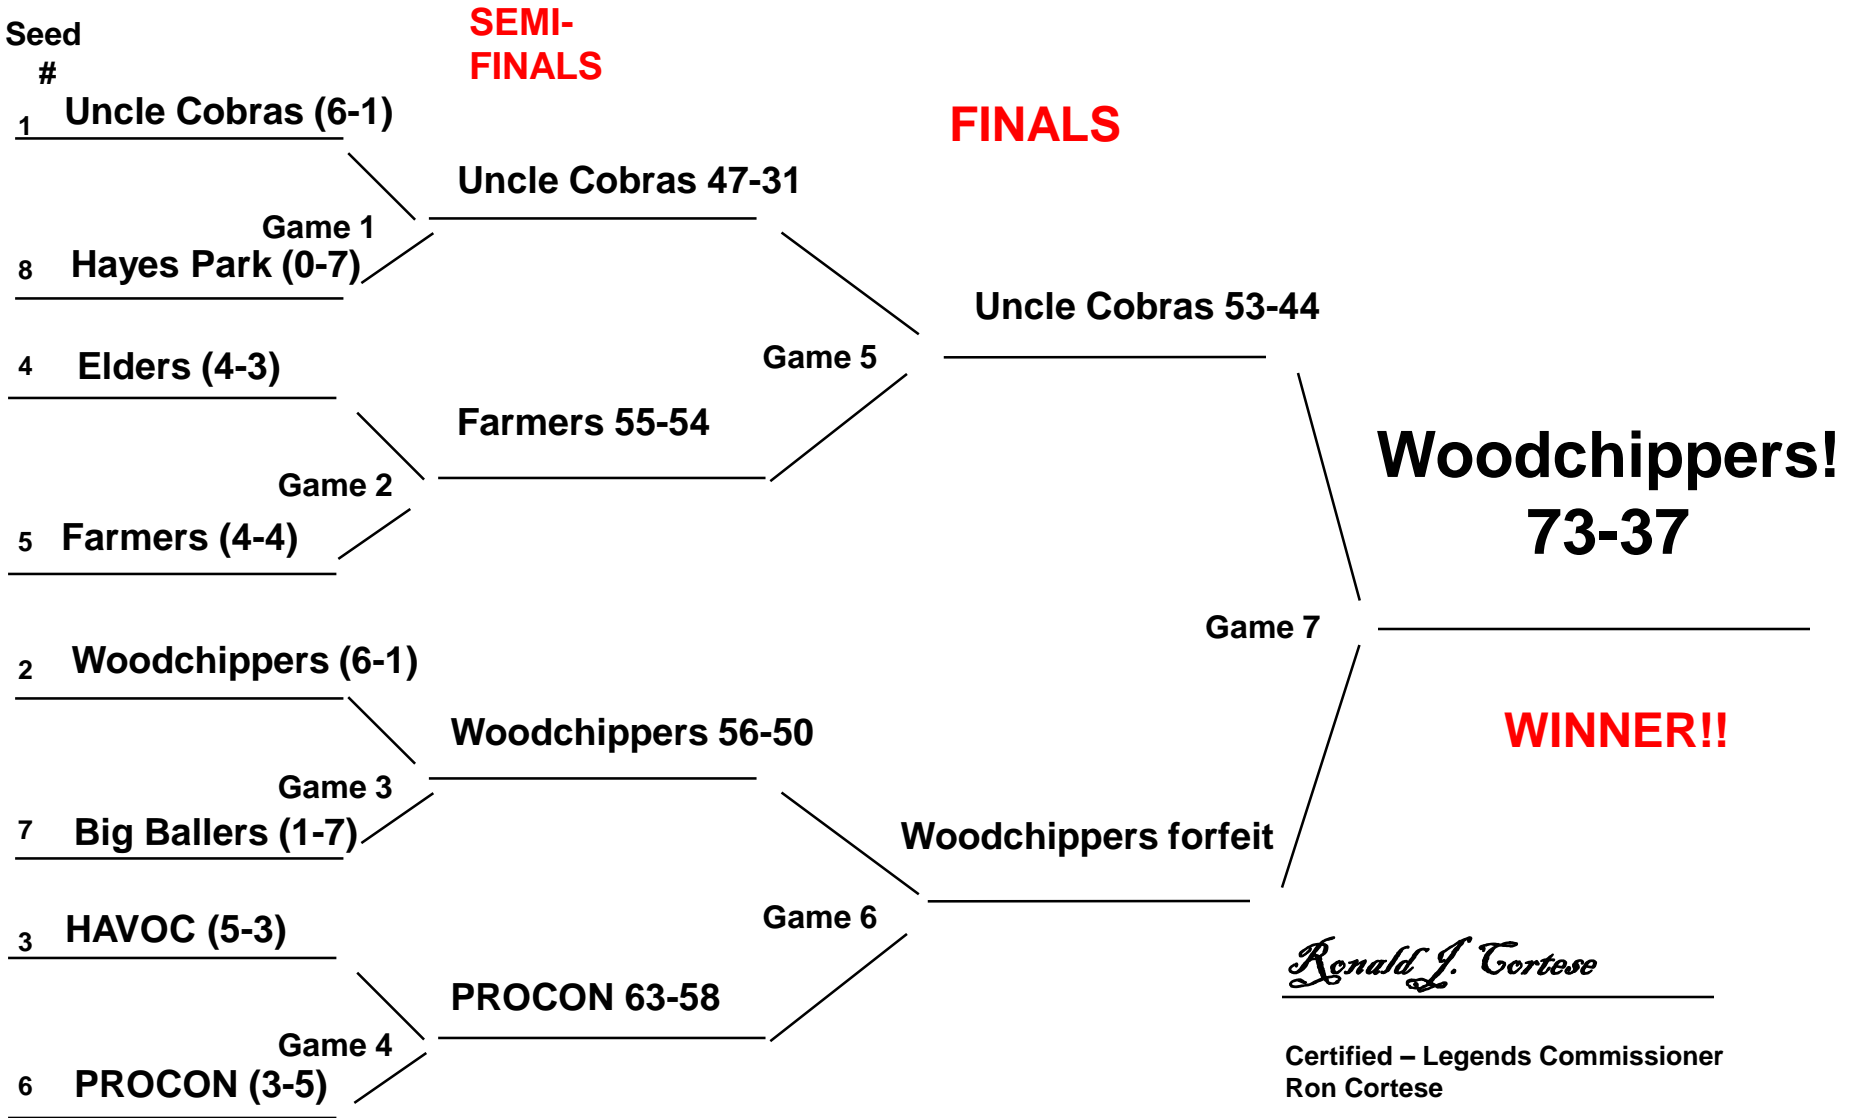

Legends Basketball Playoffs Winter 2017/18 Season Men's Open Elite Division

Legends Basketball Playoffs Winter 2017/18 Season Men's 30+ A/B Division

Legends Basketball Playoffs Winter 2017/18 Season Men's 30+ B/C Division