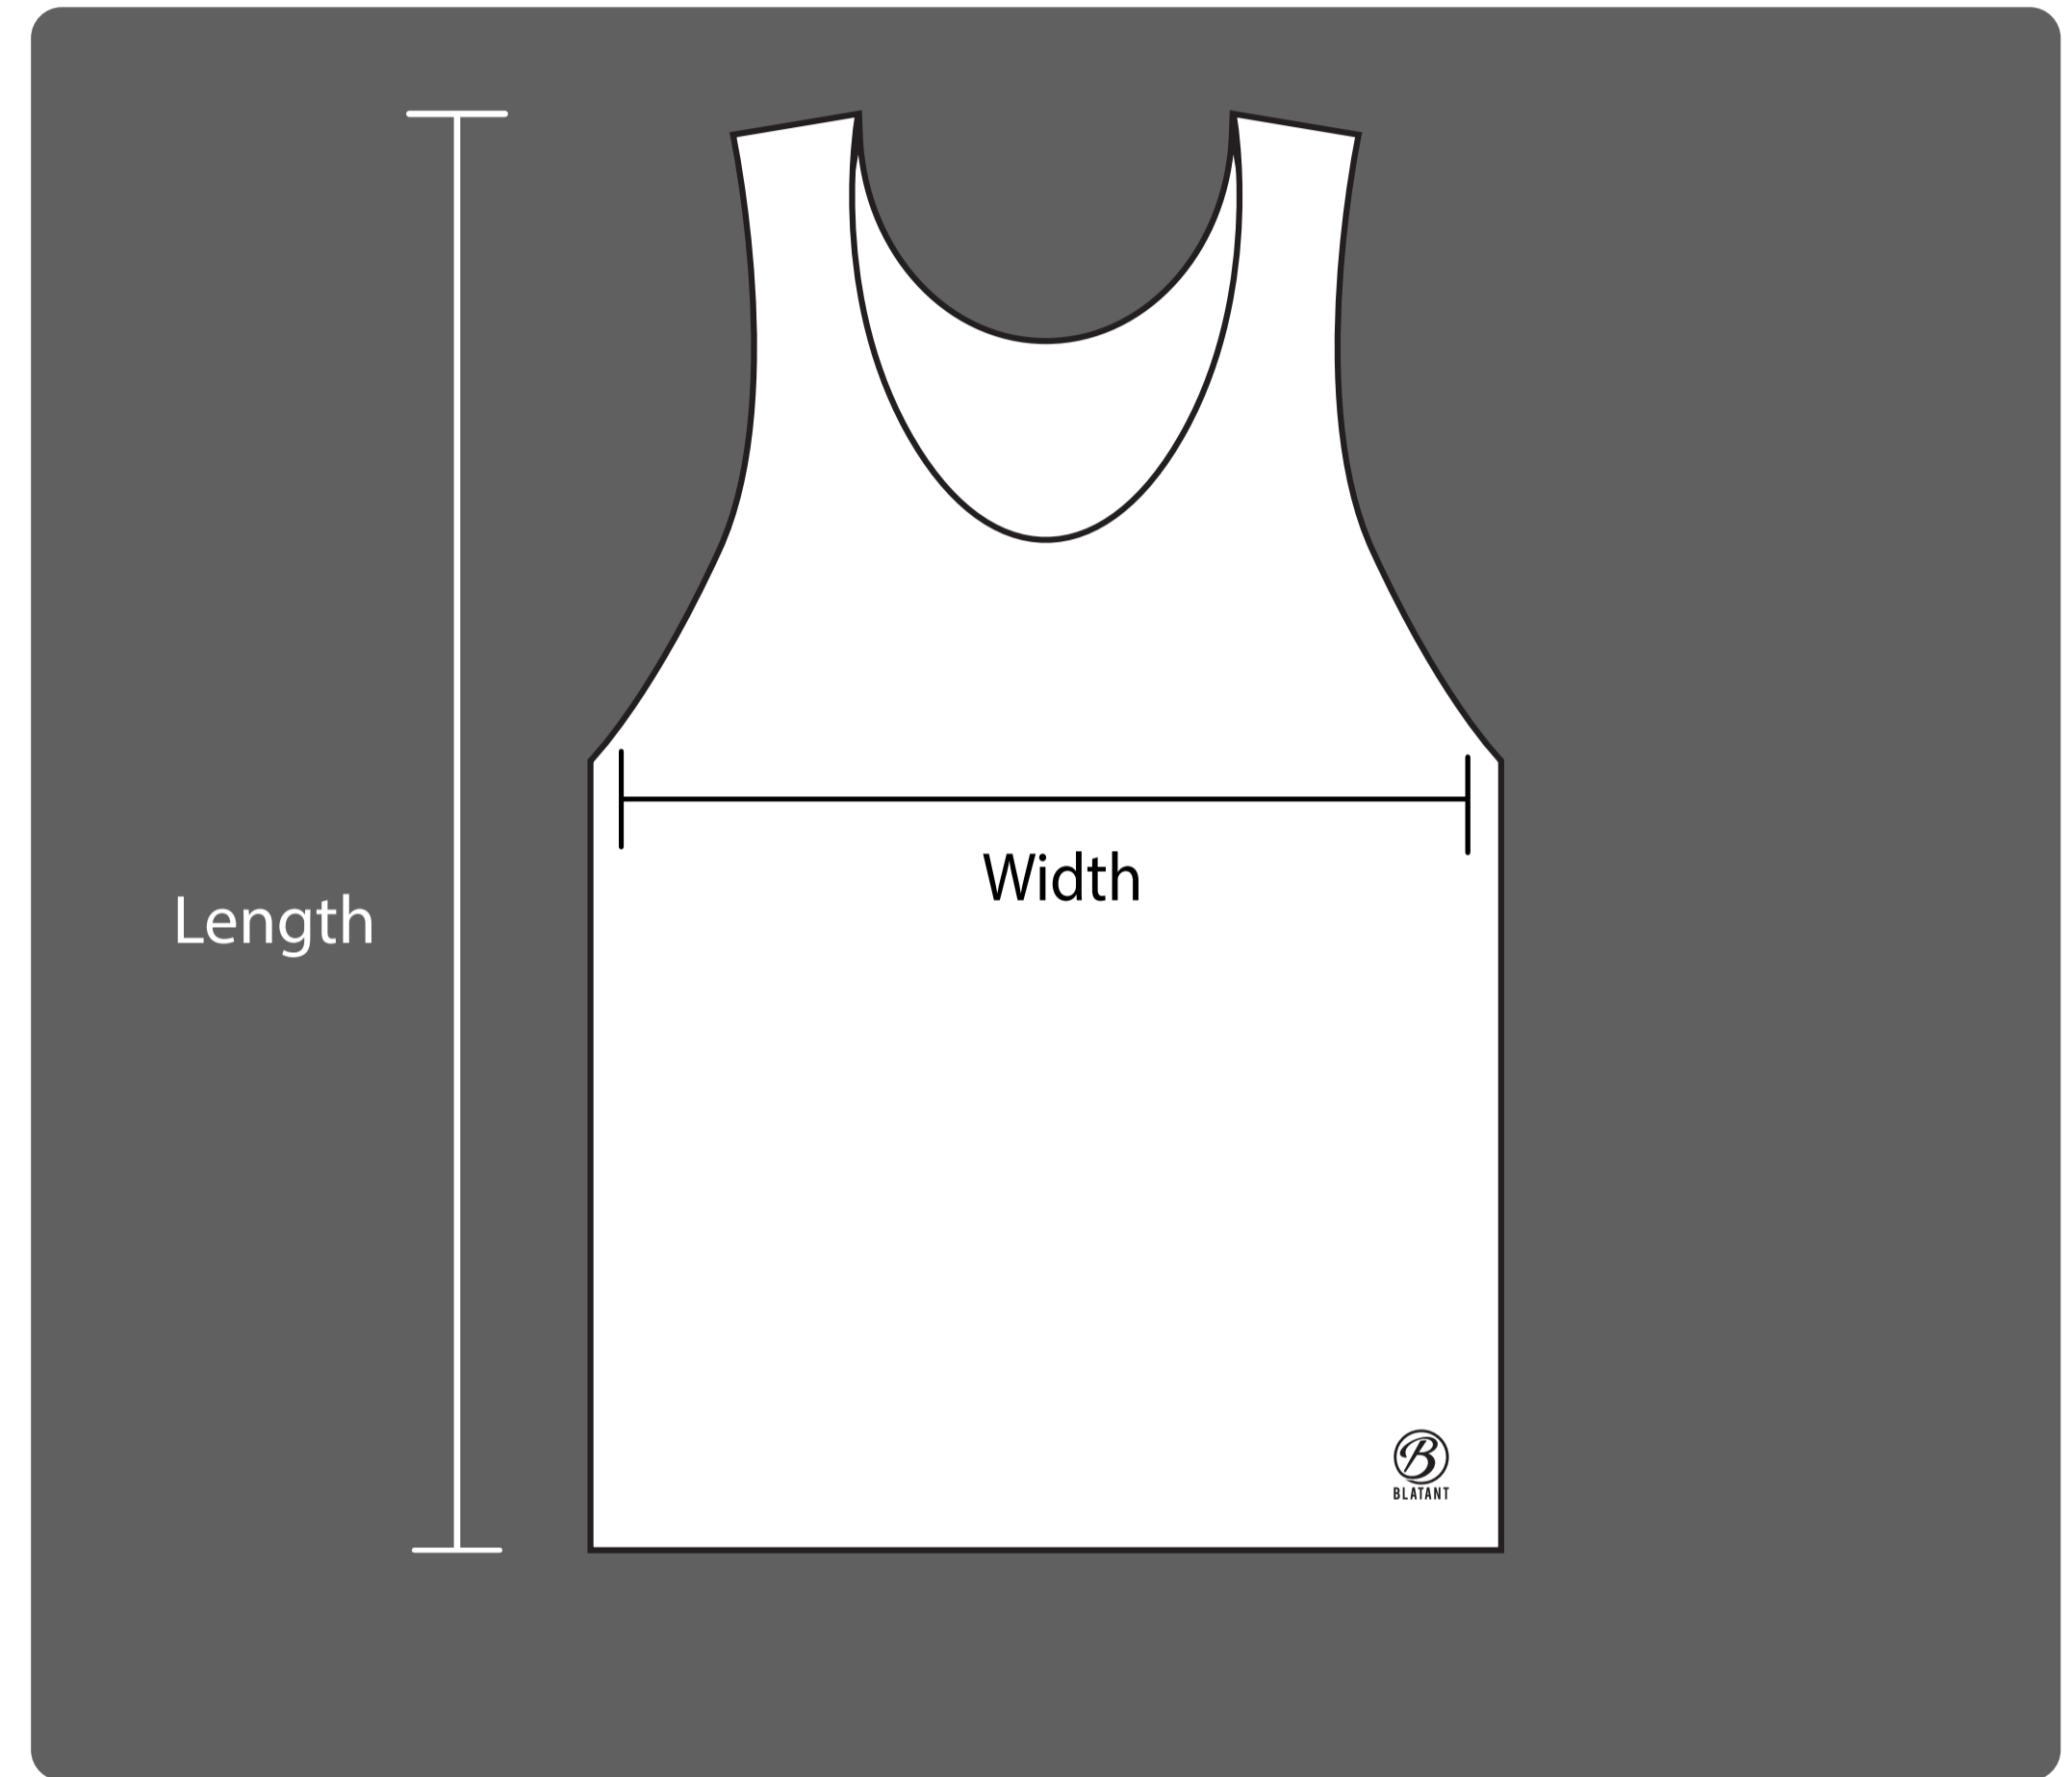

# Women's Racerback

Size	Length	Width 1	Chest
AXXXL	30	23	(44-46)
AXXL	29	22	(42-44)
AXL	28	21	(40-42)
AL	27	19.5	(36-38)
AM	26	18.5	(34-36)
AS	25	17.5	(32-34)
YXL	24	16.5	(28-30)
YL	23	15.5	(26-28)
YM	22	14.5	(22-24)
YS	21	13.5	(20-22)
YXS	20	12.5	(18-20)

**\* Measurements in Inches.**

**\* Use personal preferences when choosing sizes. It is suggested to go with larger choice when in between sizes. This is meant as a guideline.**