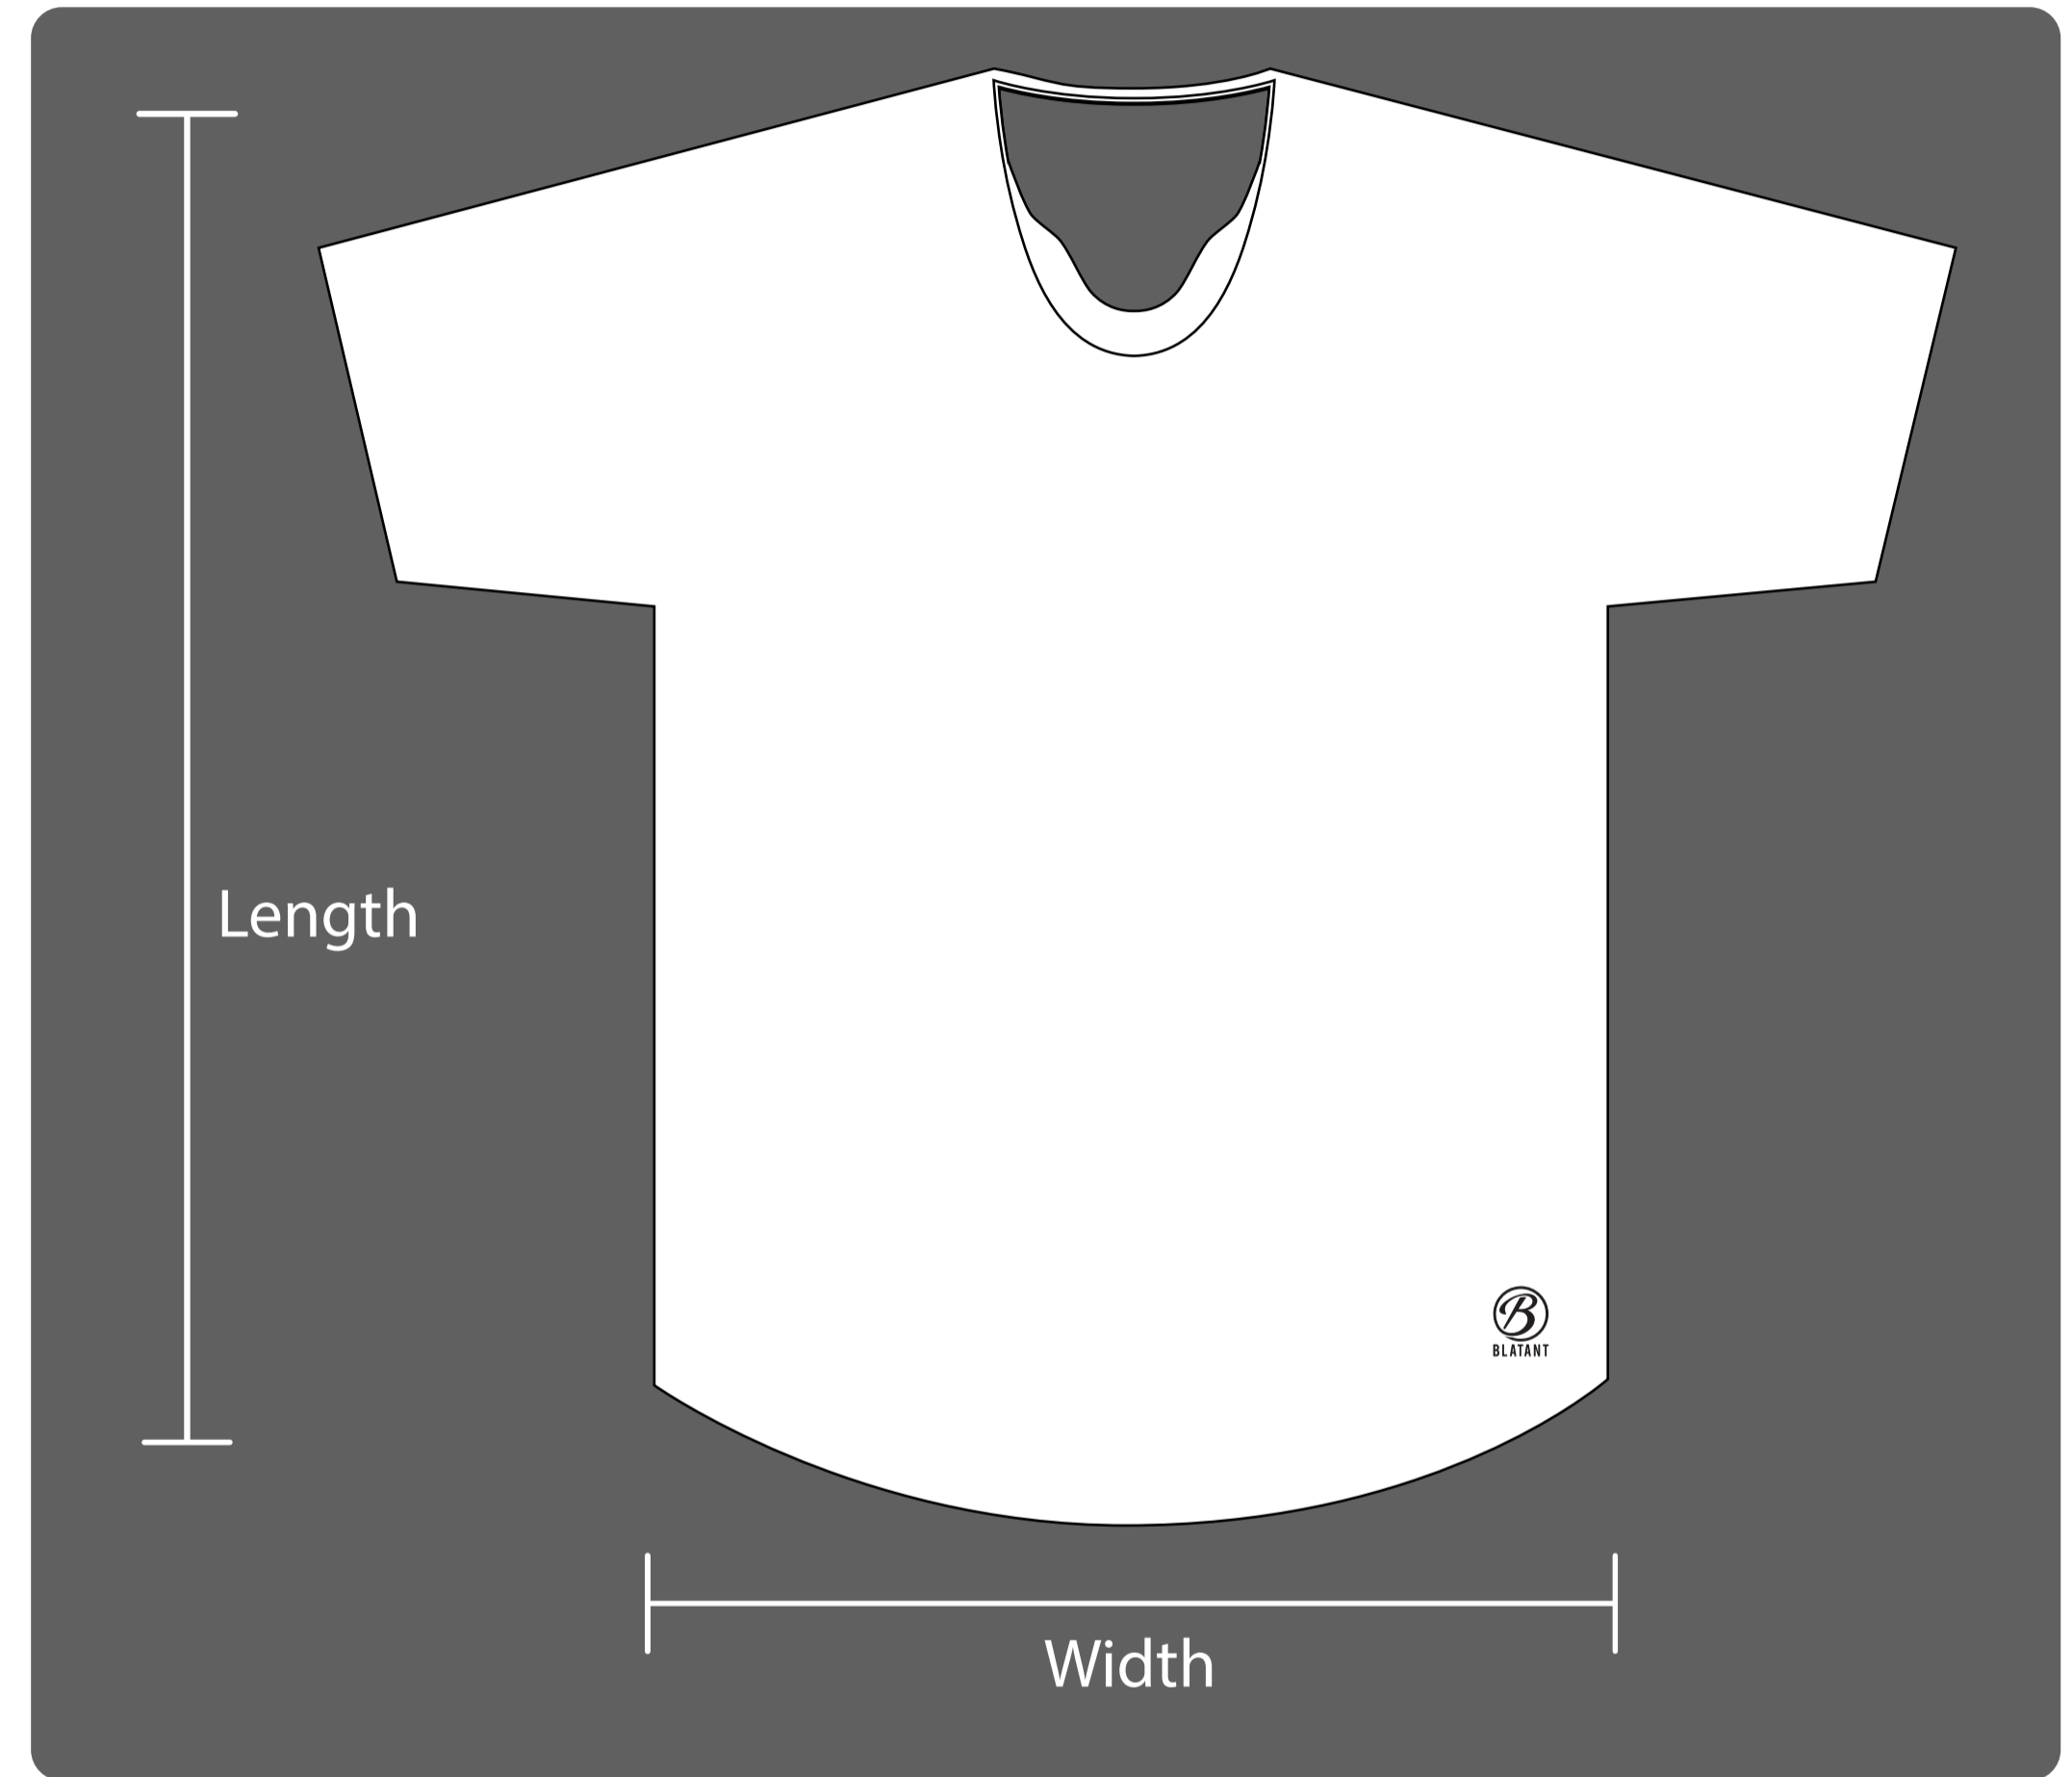

Men's Game Jersey

Size	Length	Width	Chest
AXXXL	27.5	27.5	(52-54)
AXXL	27	27	(48-52)
AXL	26	26	(46-48)
AL	25	25	(42-44)
AM	24.75	24.75	(38-40)
AS	24.25	24.25	(34-36)
YXL	23.75	23.75	(32-34)
YL	23.25	23.25	(30-32)
YM	22.75	22.75	(28-30)
YS	22.25	22.25	(26-28)
YXS	21	21	(24-26)

*** Measurements in Inches.**

*** Use personal preferences when choosing sizes. It is suggested to go with larger choice when in between sizes. This is meant as a guideline.**