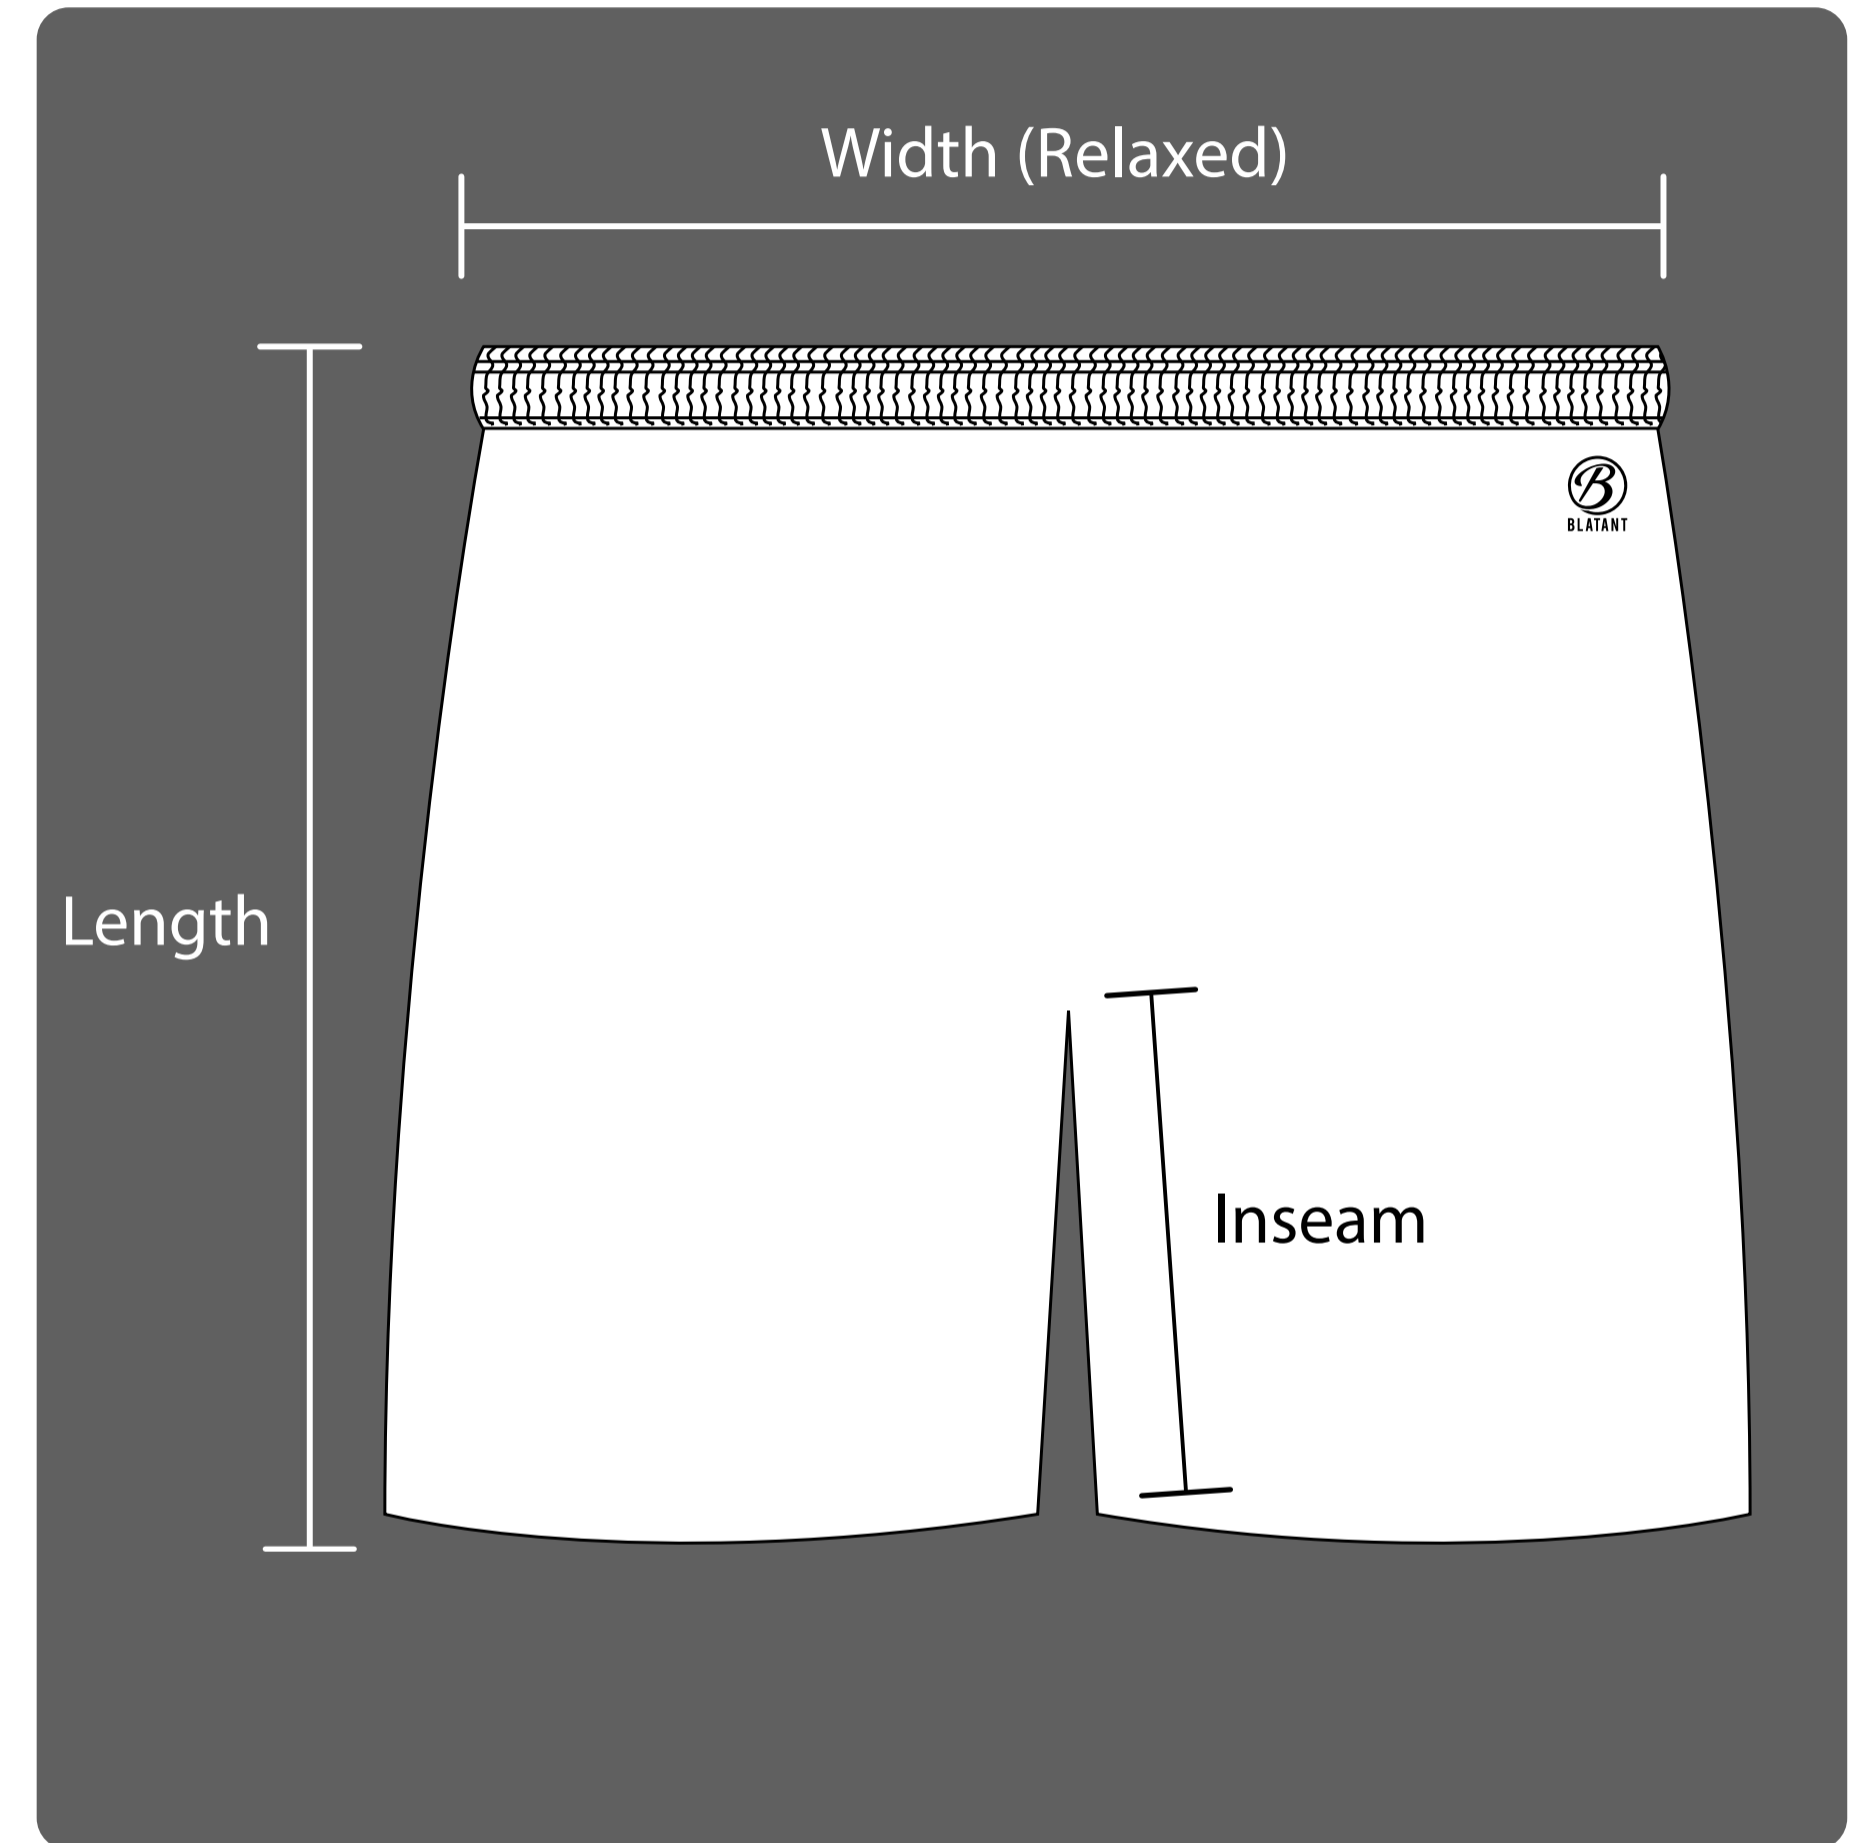

Men's Shorts

Size	Length	Width(Relaxed)	Inseam	Waist
AXXXL	24	17	10.5	(46-48)
AXXL	23	16.5	10	(42-44)
AXL	22	16	9.5	(38-40)
AL	21	15.5	9	(34-36)
AM	20	15	8.5	(30-32)
AS	19	14.5	8.5	(29-30)
YXL	18	14	8	(28-29)
YL	17	13.5	7.5	(27-28)
YM	16.5	13	7	(25-26)
YS	16	12.5	7	(23-24)
YXS	15.5	12	6.5	(21-23)

*** Measurements in Inches.**

*** Use personal preferences when choosing sizes. It is suggested to go with larger choice when in between sizes. This is meant as a guideline.**