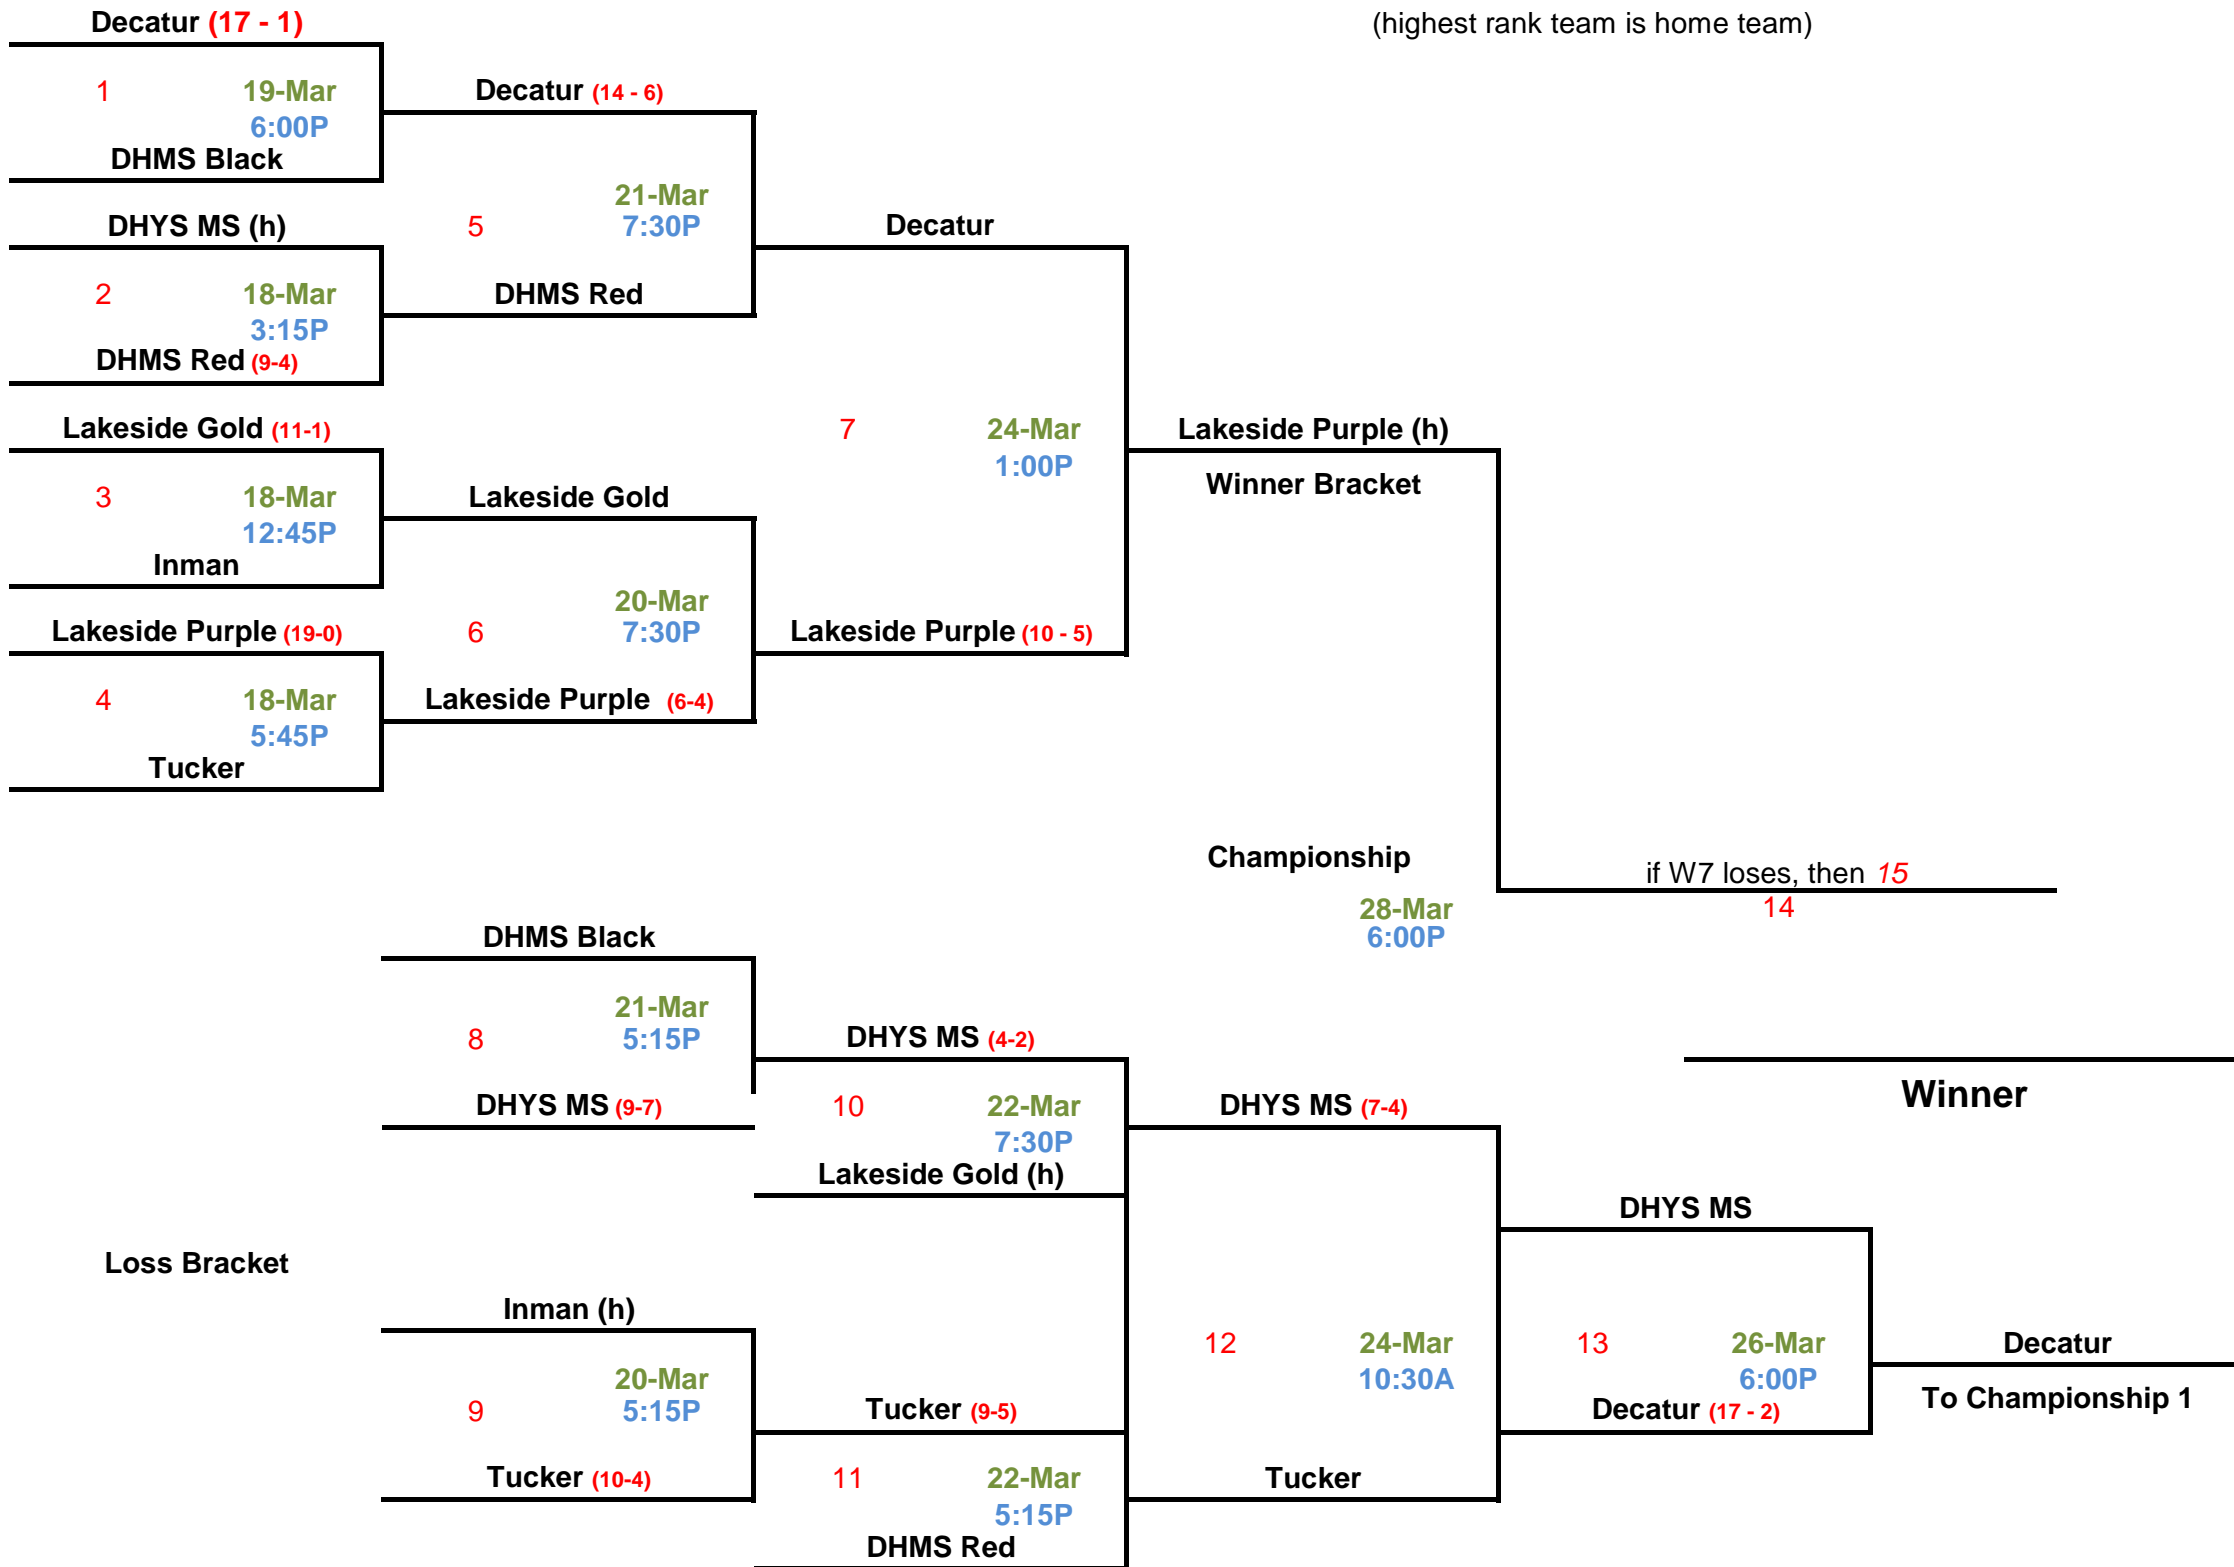

# DHYS MS Tournament Spring 2012

(highest rank team is home team)

| GAMES |        |                  |
|-------|--------|------------------|
| sun   | 18-Mar | 2,3,4            |
| mon   | 19-Mar | 1                |
| tue   | 20-Mar | 6,9              |
| wed   | 21-Mar | 5,8              |
| thu   | 22-Mar | 10,11            |
| fri   | 23-Mar | RAIN DATE        |
| sat   | 24-Mar | 7,12             |
| sun   | 25-Mar | EVALS            |
| mon   | 26-Mar | 13               |
| tue   | 27-Mar | RAIN DATE        |
| wed   | 28-Mar | 14               |
| thu   | 29-Mar | 15, or RAIN DATE |
| fri   | 30-Mar | RAIN DATE        |
| sat   | 31-Mar |                  |

### Rankings

- 1 Decatur
- 2 Lakeside Purple
- 3 Lakeside Gold
- 4 DHYS MS Red Hawks
- 5 DHMS Red
- 6 Inman
- 7 Tucker
- 8 DHMS Black

**Double Elimination**