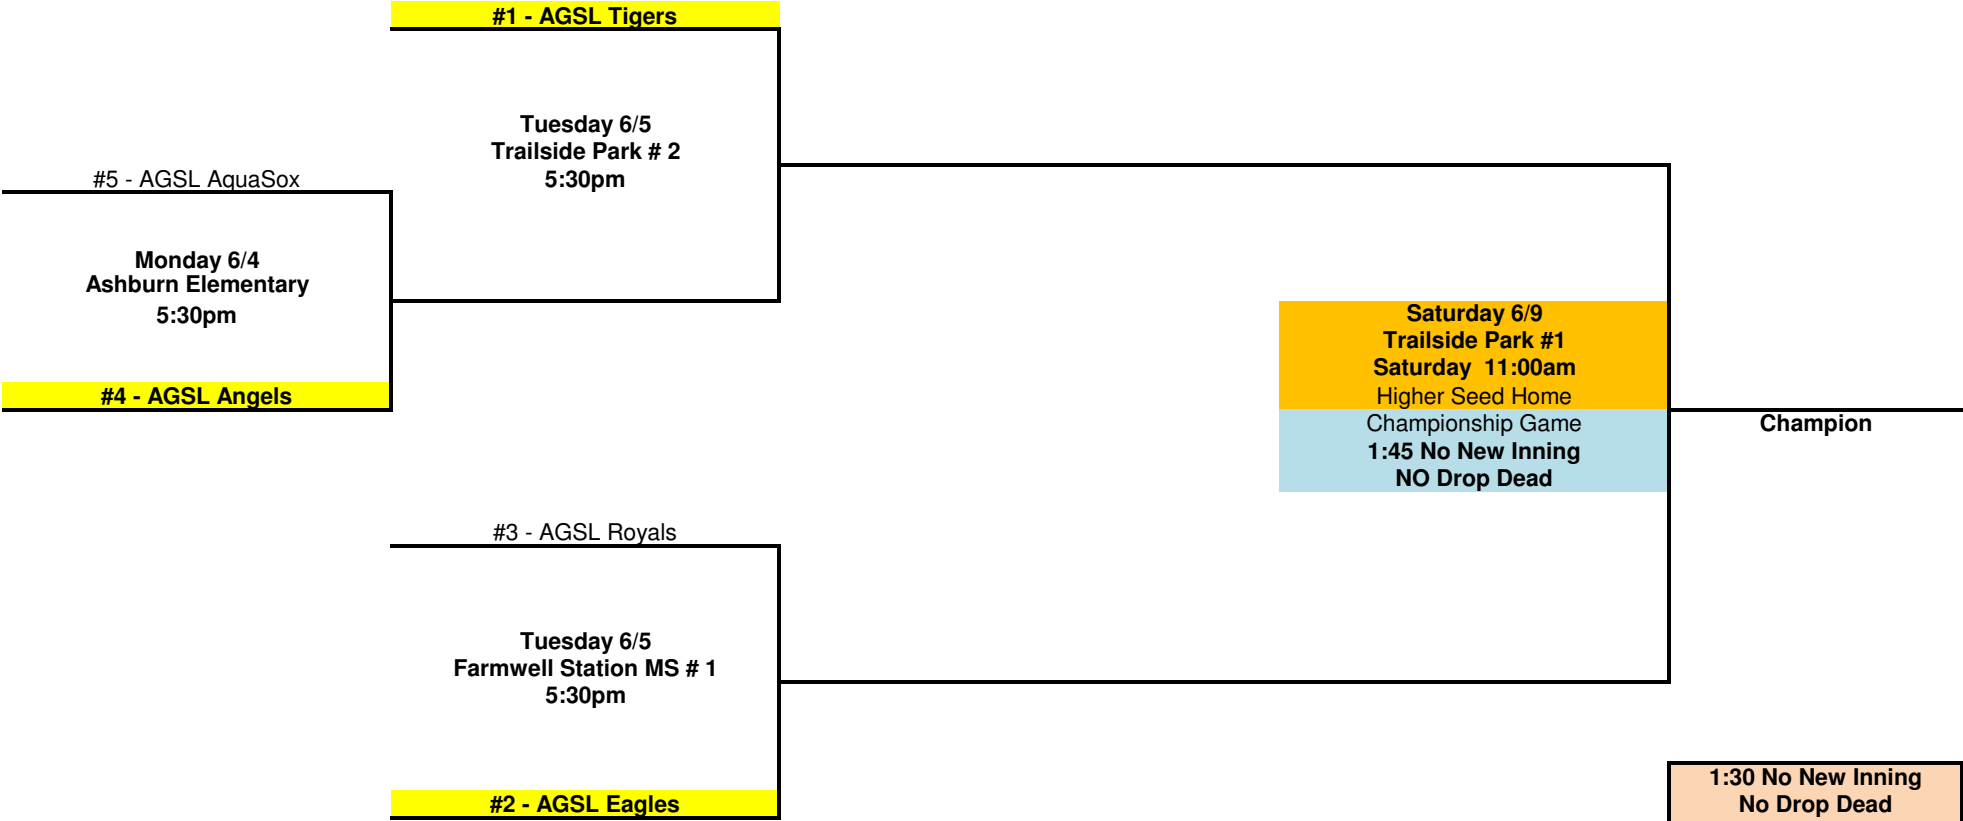

# Loudoun County Alliance 10U Play-Offs Bracket

Leagues Included: AGSL

**Monday 6/4**

**Tuesday 6/5**

Wednesday  
6/6

Thursday  
6/7

Friday  
6/8

**Saturday 6/9**

**HOME TEAM  
IN YELLOW**

**1:30 No New Inning  
No Drop Dead  
Weekday Games  
No Ties - Go to ITB**