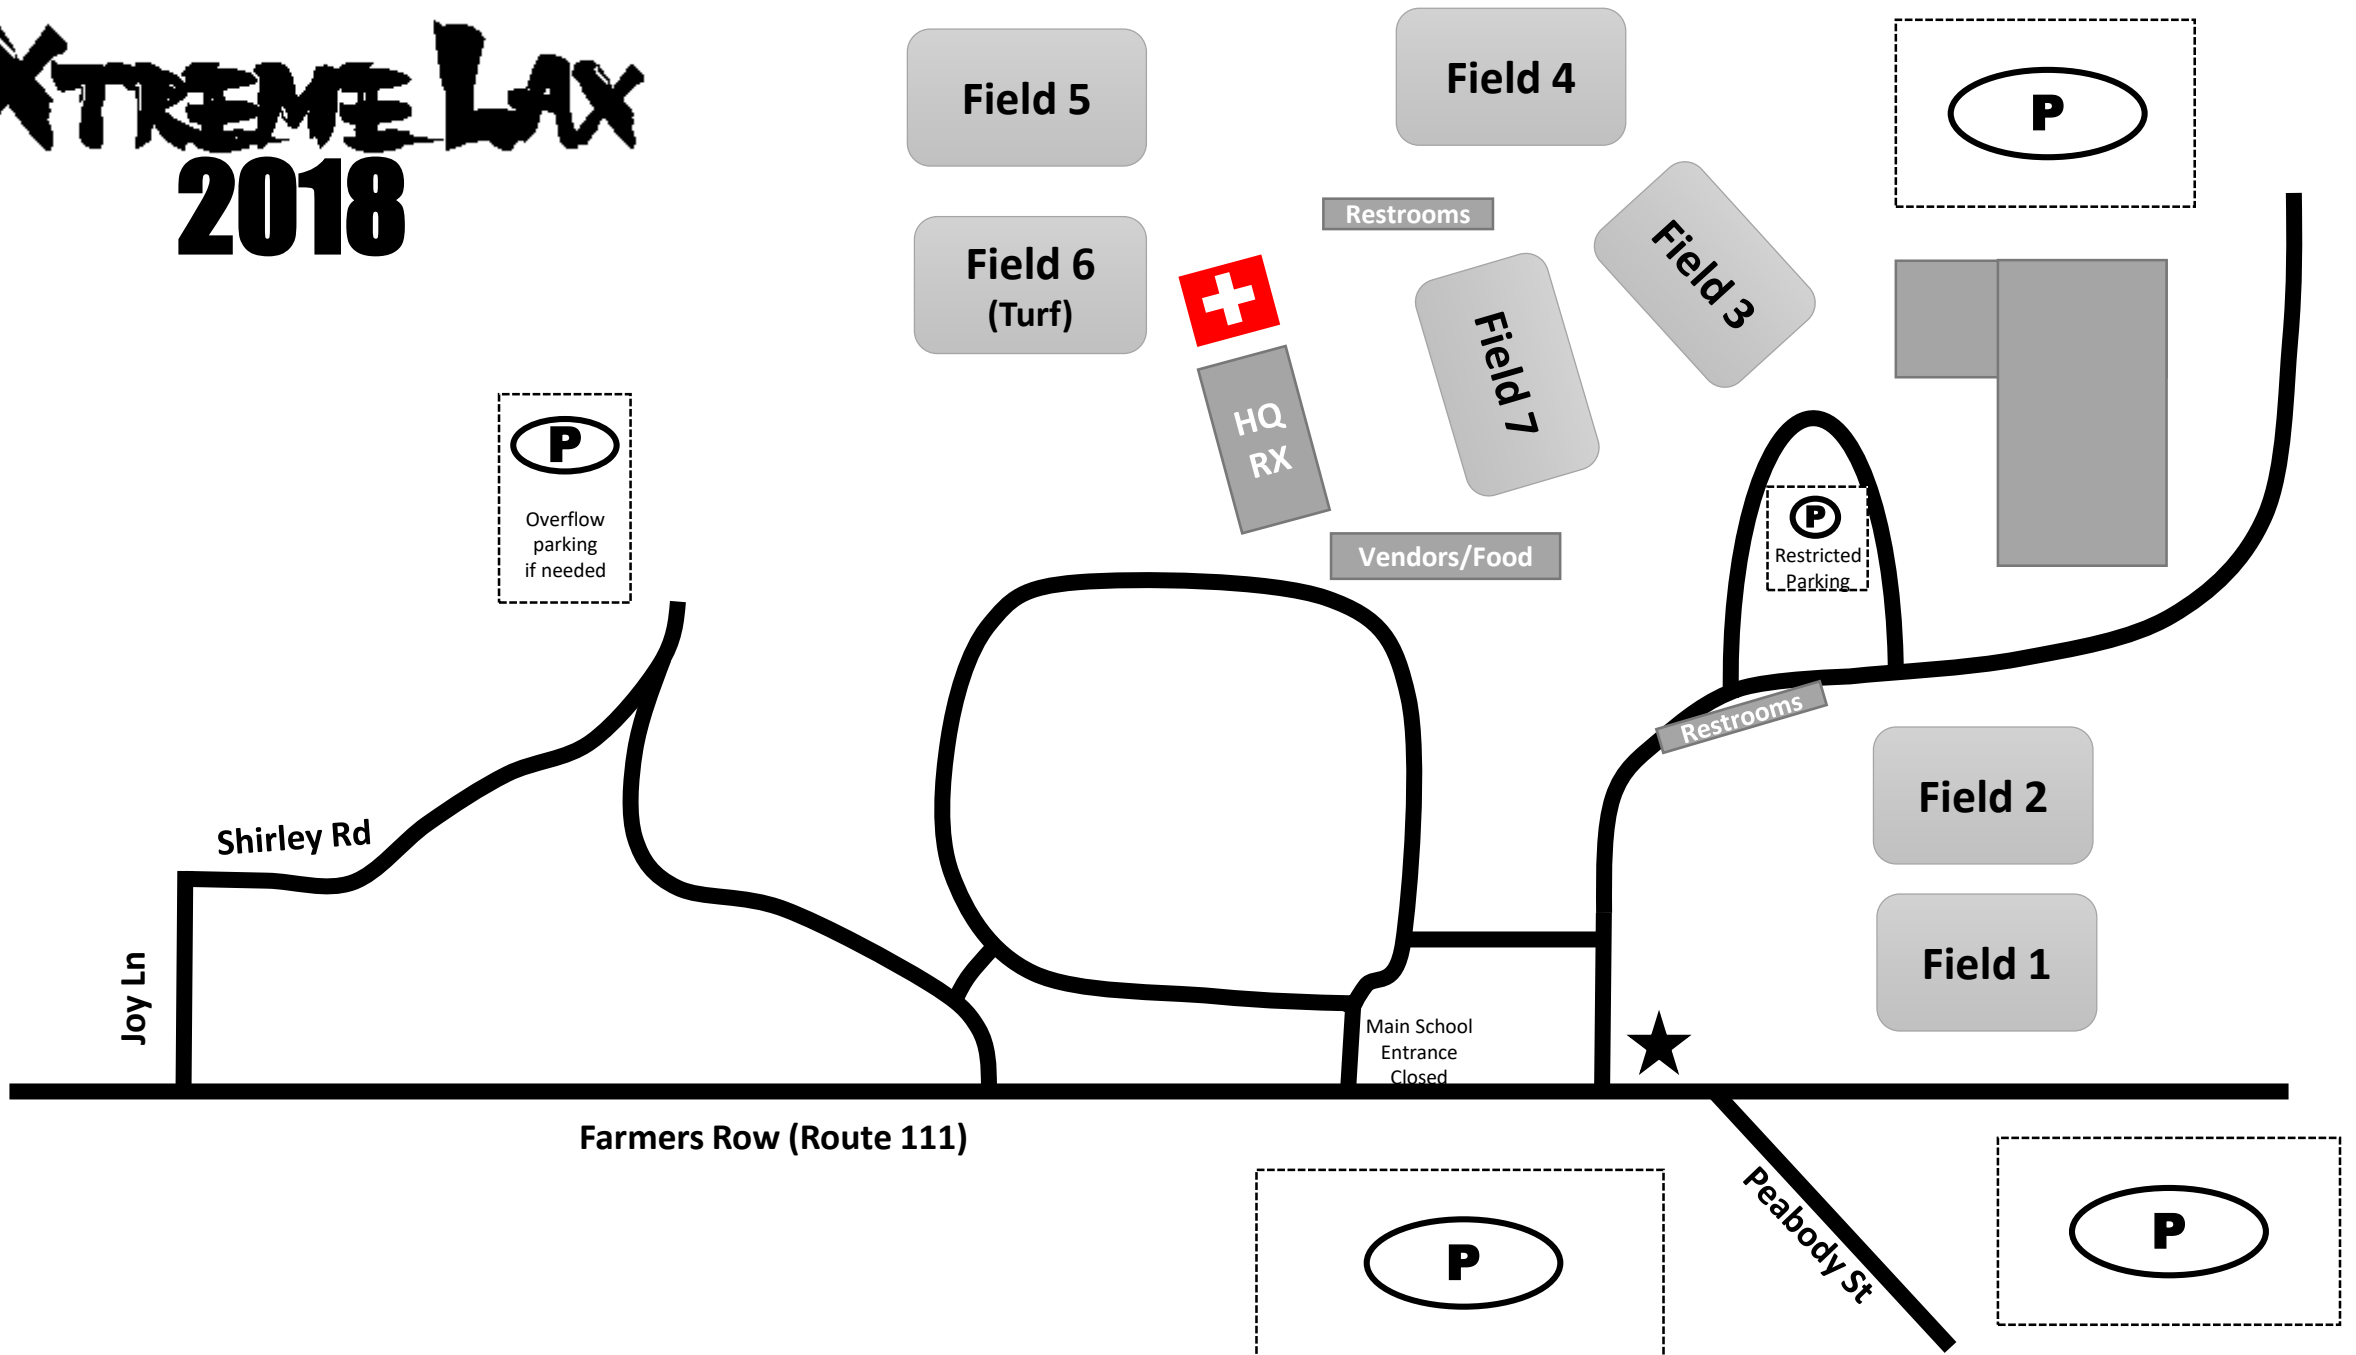

XTREME LAX 2018

Field 5

Field 4

P

Restrooms

Field 6
(Turf)

HQ
RX

Field 7

Field 3

P

Overflow
parking
if needed

P

Restricted
Parking

Vendors/Food

Restrooms

Shirley Rd

Field 2

Joy Ln

Field 1

Main School
Entrance
Closed

Farmers Row (Route 111)

P

Peabody St

P