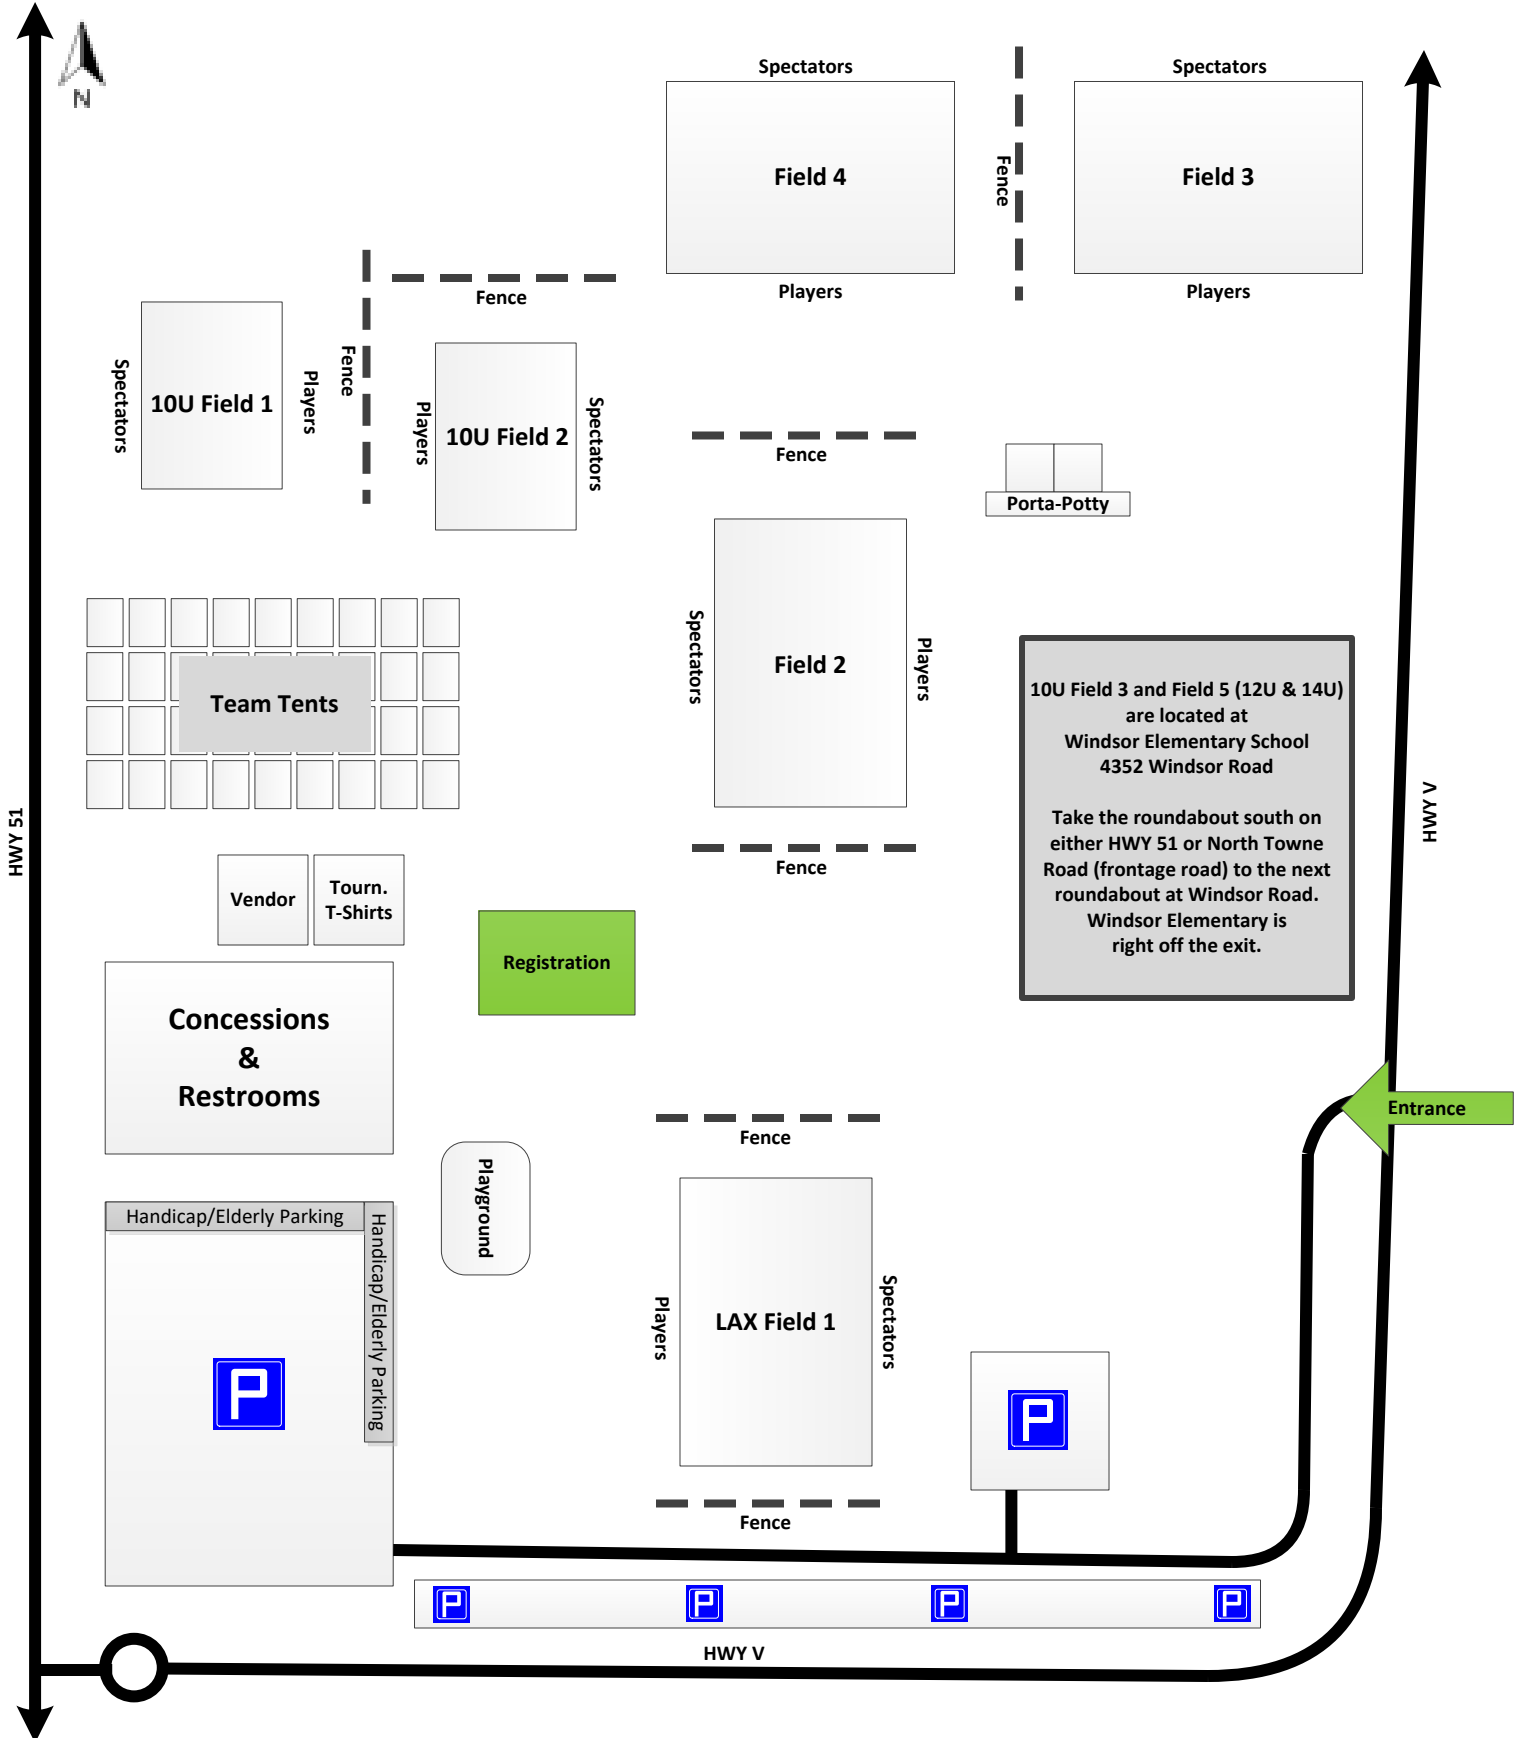

# Windsor Sports Commons

4160 Mueller Road, DeForest, WI 53532

**No dogs or pets allowed at the park!**

Park in designated areas only! Violators will be towed at owners expense. No parking on HWY V.  
No campers or oversized vehicles allowed on tournament weekends.

10U Field 3 and Field 5 (12U & 14U) are located at Windsor Elementary School 4352 Windsor Road

Take the roundabout south on either HWY 51 or North Towne Road (frontage road) to the next roundabout at Windsor Road. Windsor Elementary is right off the exit.

Entrance

HWY V

HWY 51

HWY V