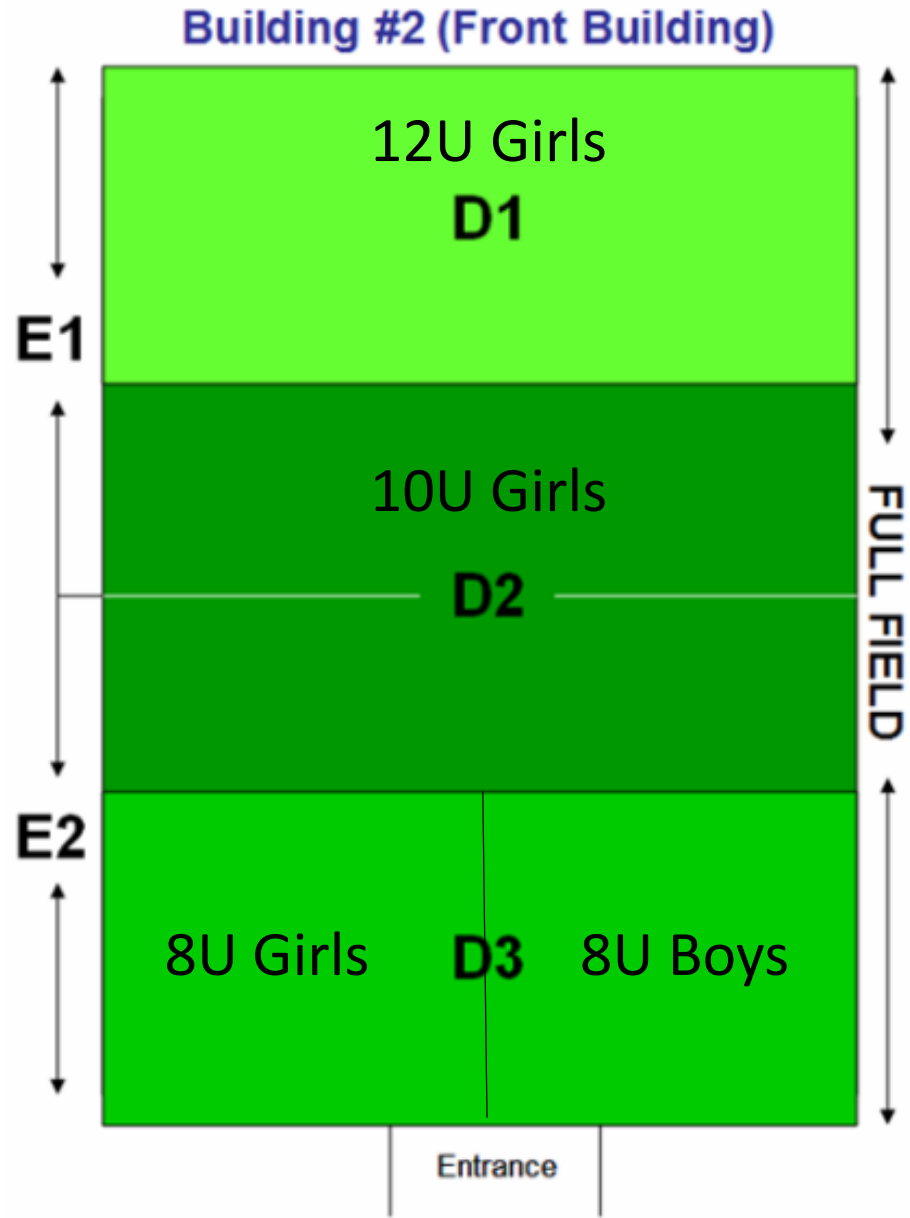

6pm – 7pm

Bedford SportsPlex
68 Technology Drive
Bedford, NH 03110

7pm – 8pm

Bedford SportsPlex
68 Technology Drive
Bedford, NH 03110