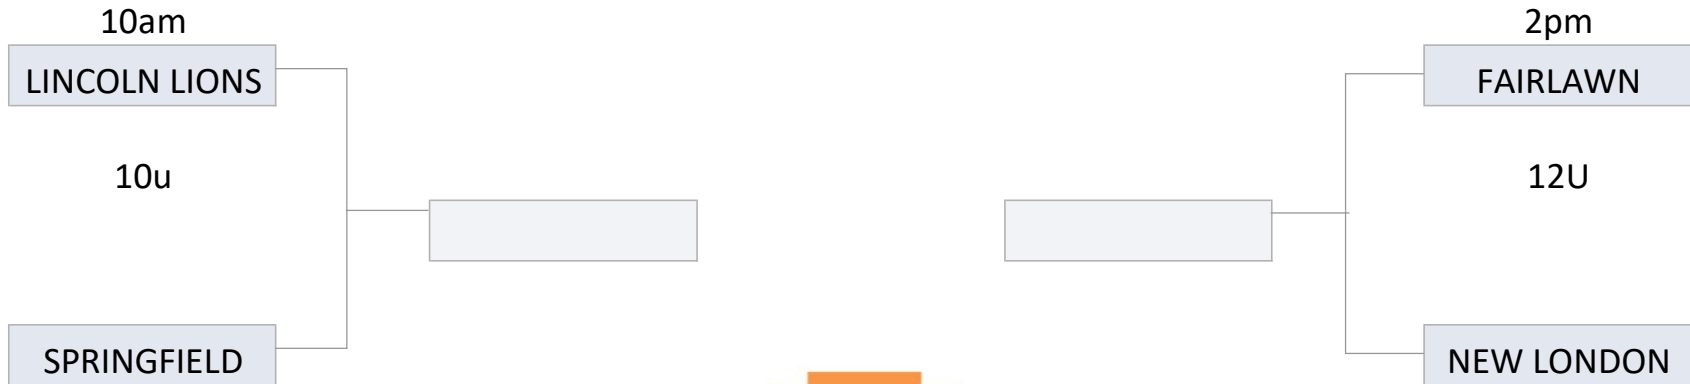

11/14/2021
CRANSTON WEST
80 Metropolitan Ave, Cranston, RI 02920

Winner within each age group will move on to Regional Play in CT