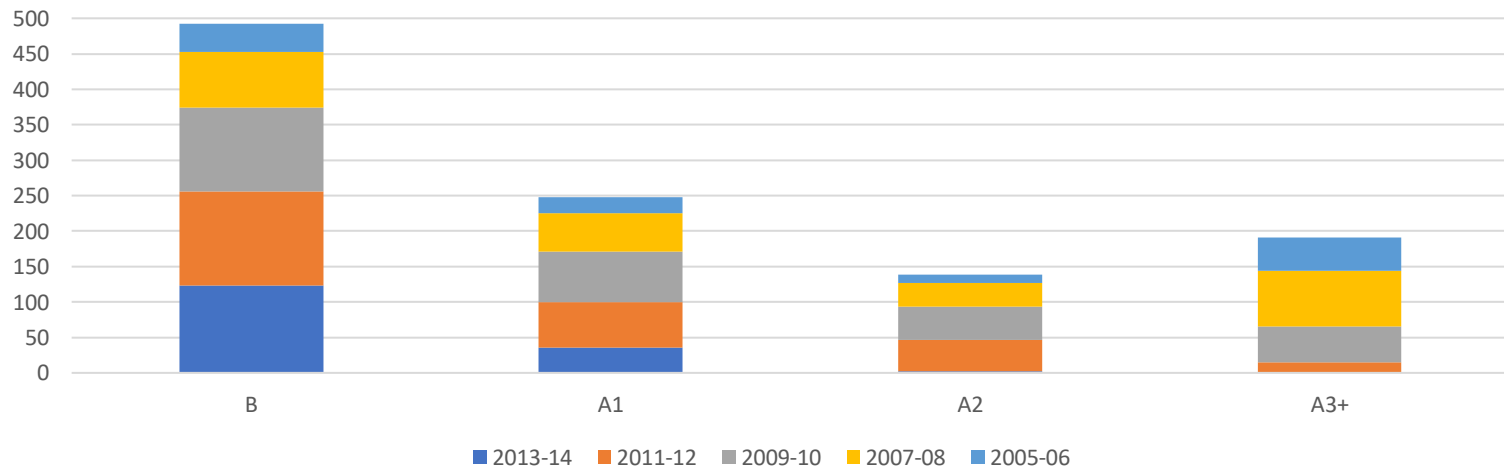

Number of Registrants for each Skill Set by Club

Registration Statistics for Season 2019-2020

Number of Registrants for each Skill Group by Club

Registration Statistics for Season 2019-2020

Registrant Numbers by Experience

Registrant Numbers by Age Division

- Attrition high after the first year
- Attrition steady decline after the second year
- Enough novice kids exist to justify weekly tournaments without risk of facing same opponents too often