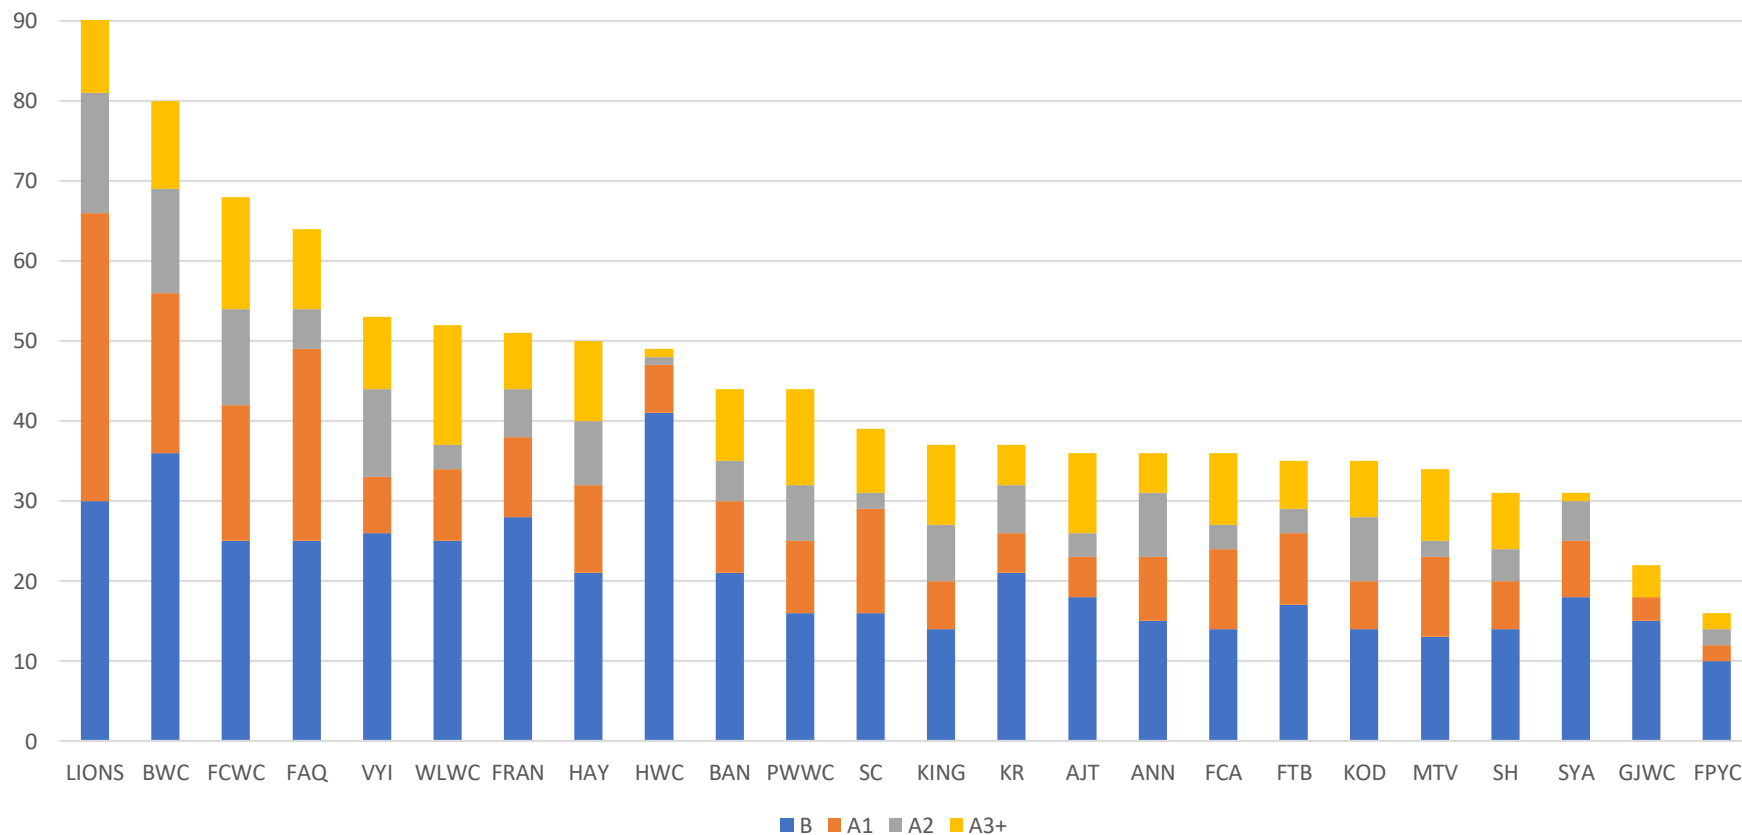

Registration Statistics for Season 2019-2020

Number of Registrants for each Skill Group by Club