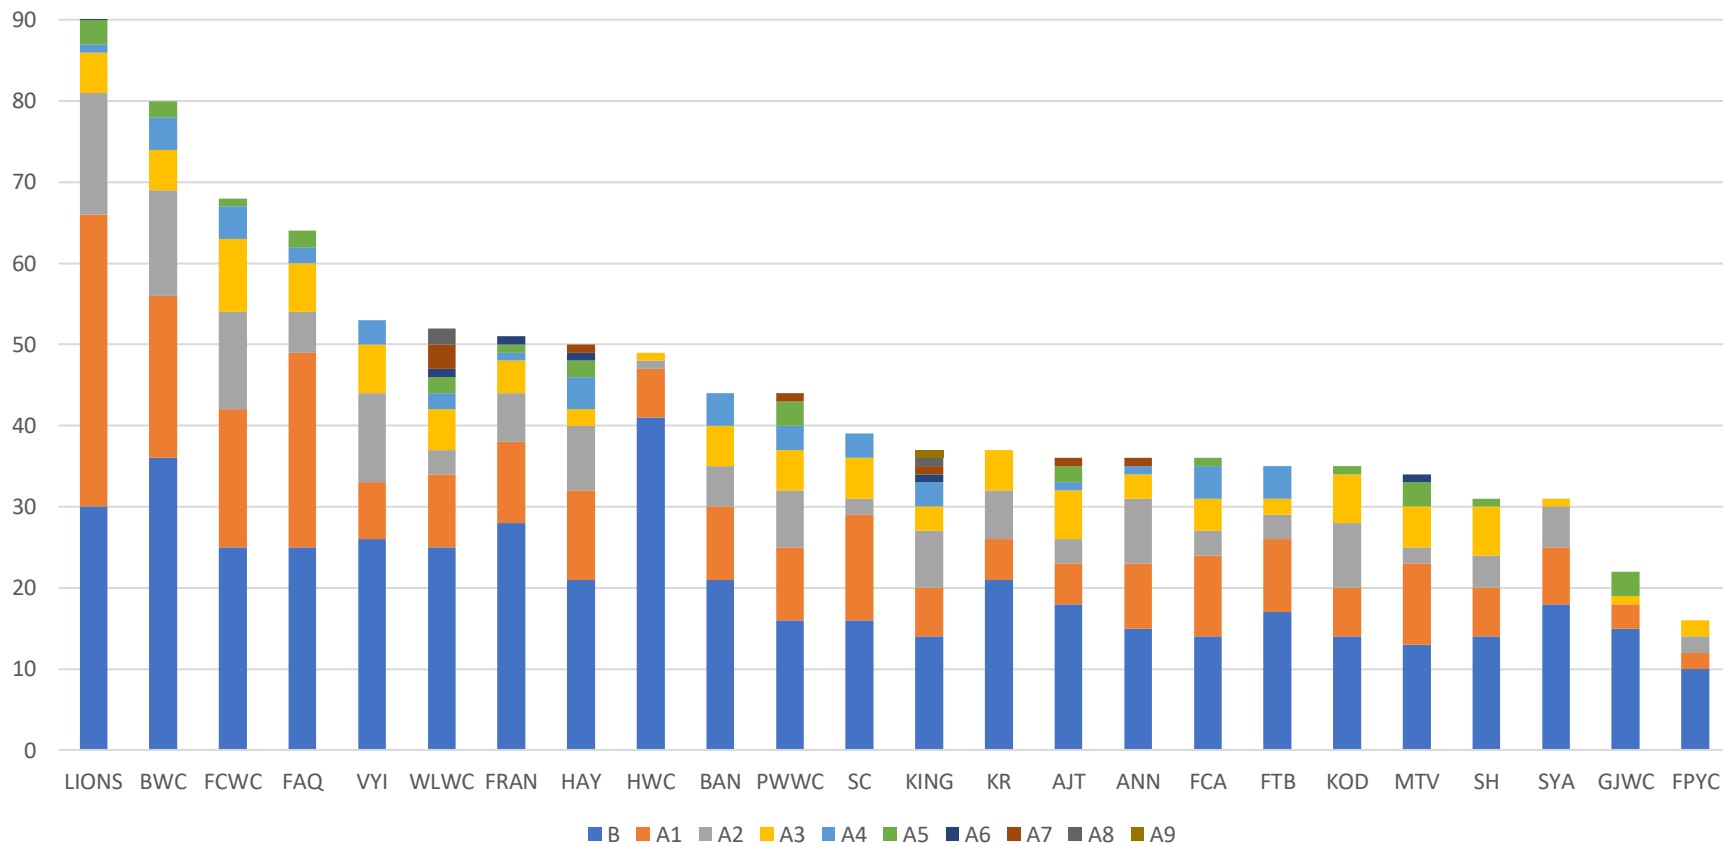

Registration Statistics for Season 2019-2020

Number of Registrants for each Skill Set by Club