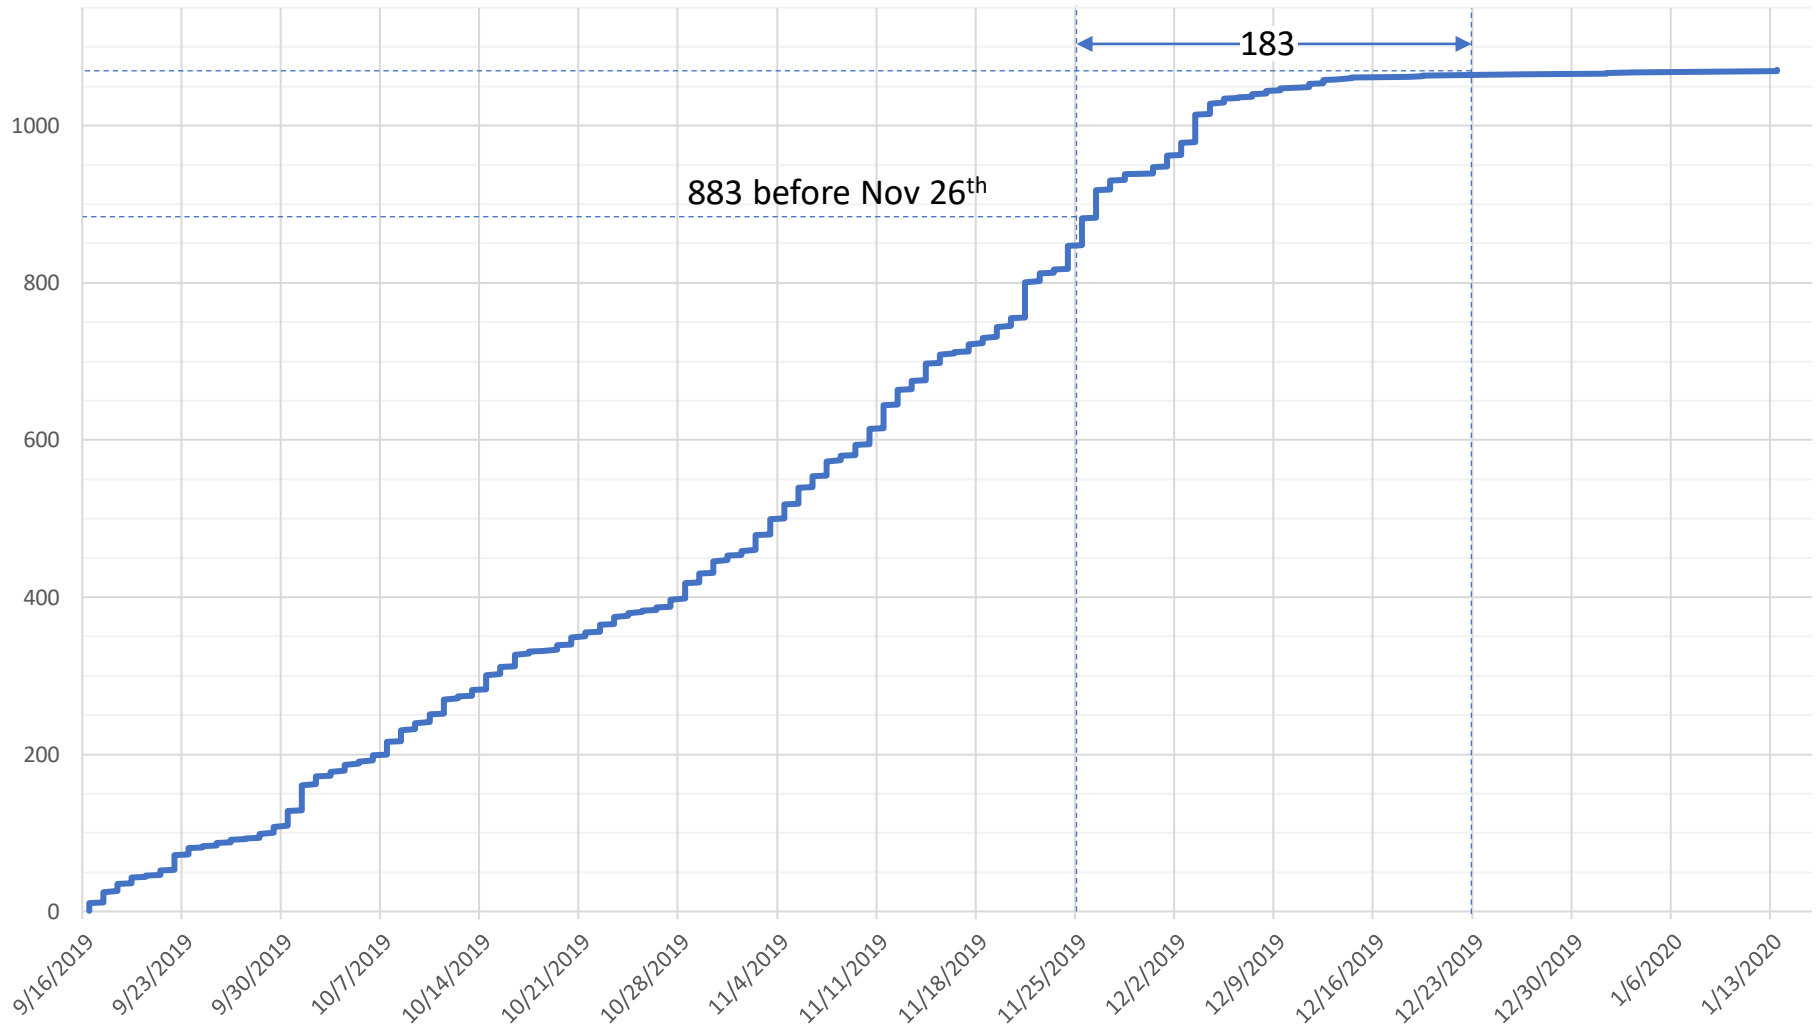

Season 2019-2020 NVWF Statistics

Compiled by Bill Marck

April 6, 2020

Registration Statistics for Season 2019-2020

1071 Overall Cumulative Registrations

- Most registration occurred prior to the “Thanksgiving” early registration date, Monday, 25-Nov-2019
- Late registration date, Monday, 23-Dec-2019 (note Christmas was Wednesday Dec 25th)

Registration Statistics for Season 2019-2020

Number of Registrants for each Age Division by Club

- Some clubs don't register kids in Kindergarten or First Grades

Registration Statistics for Season 2019-2020