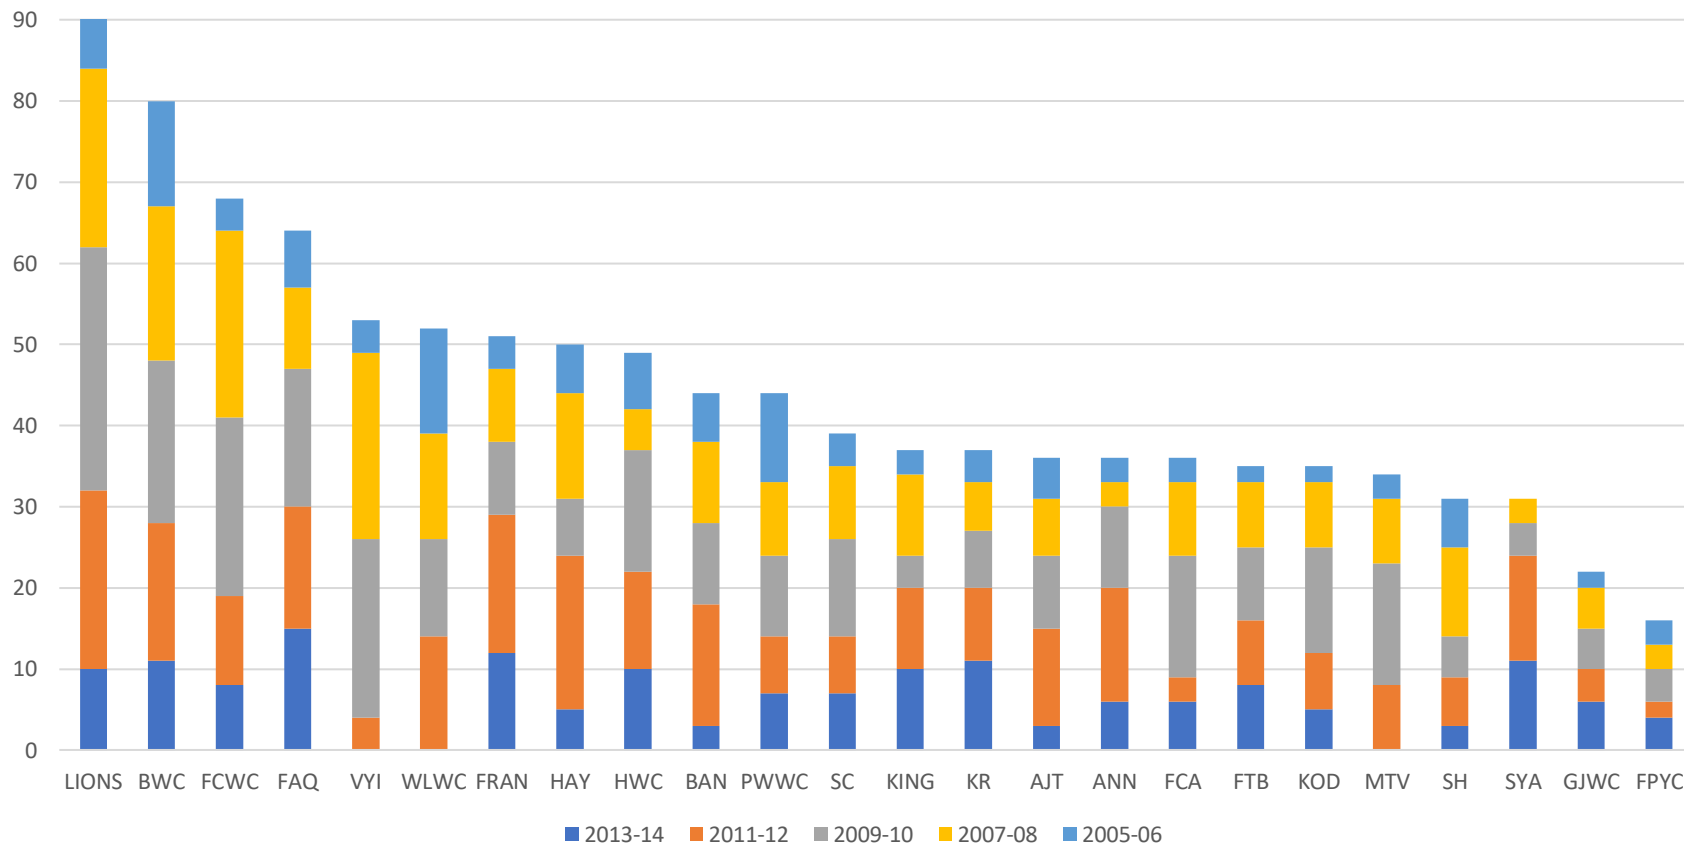

Registration Statistics for Season 2019-2020

Number of Registrants for each Age Division by Club

- Some clubs don't register kids in Kindergarten or First Grades