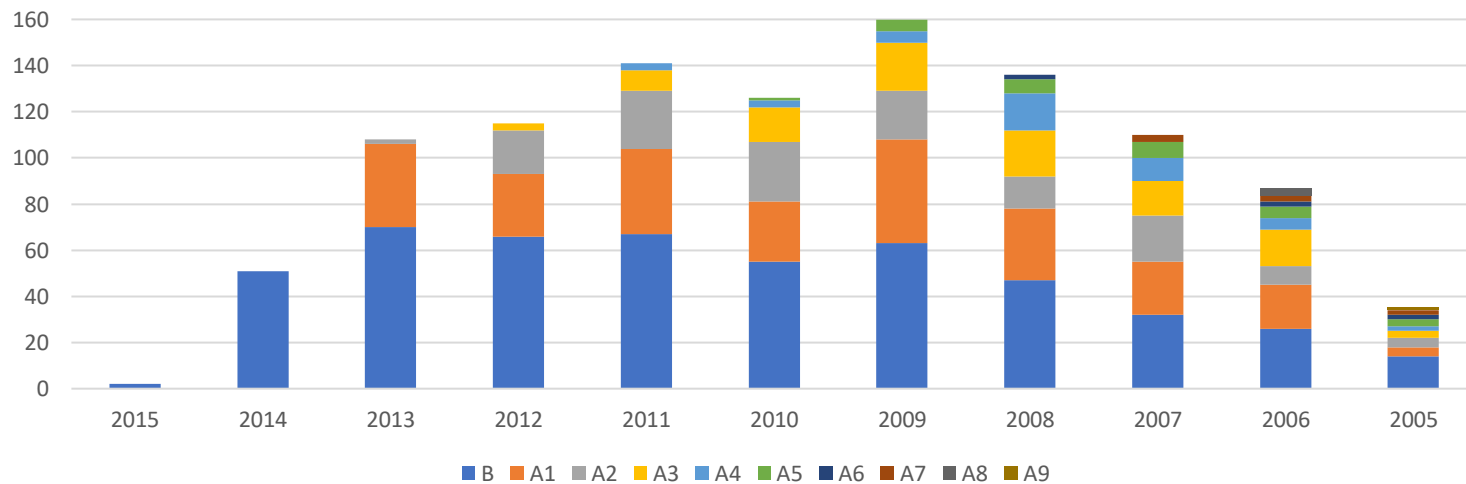

Registrant Numbers by Age Division

- Attrition high after the first year
- Attrition steady decline after the second year
- Enough novice kids exist to justify weekly tournaments without risk of facing same opponents too often

Registration Statistics for Season 2019-2020

Registrant Numbers by Age Division

Registrants by Birth Year

- Note that many kids from birth year 2005 were in 9th grade so NVWF registrations expected low
- Also note that NVWF adjusted its birth date ranges for Bantams which caused lower number of kindergarten