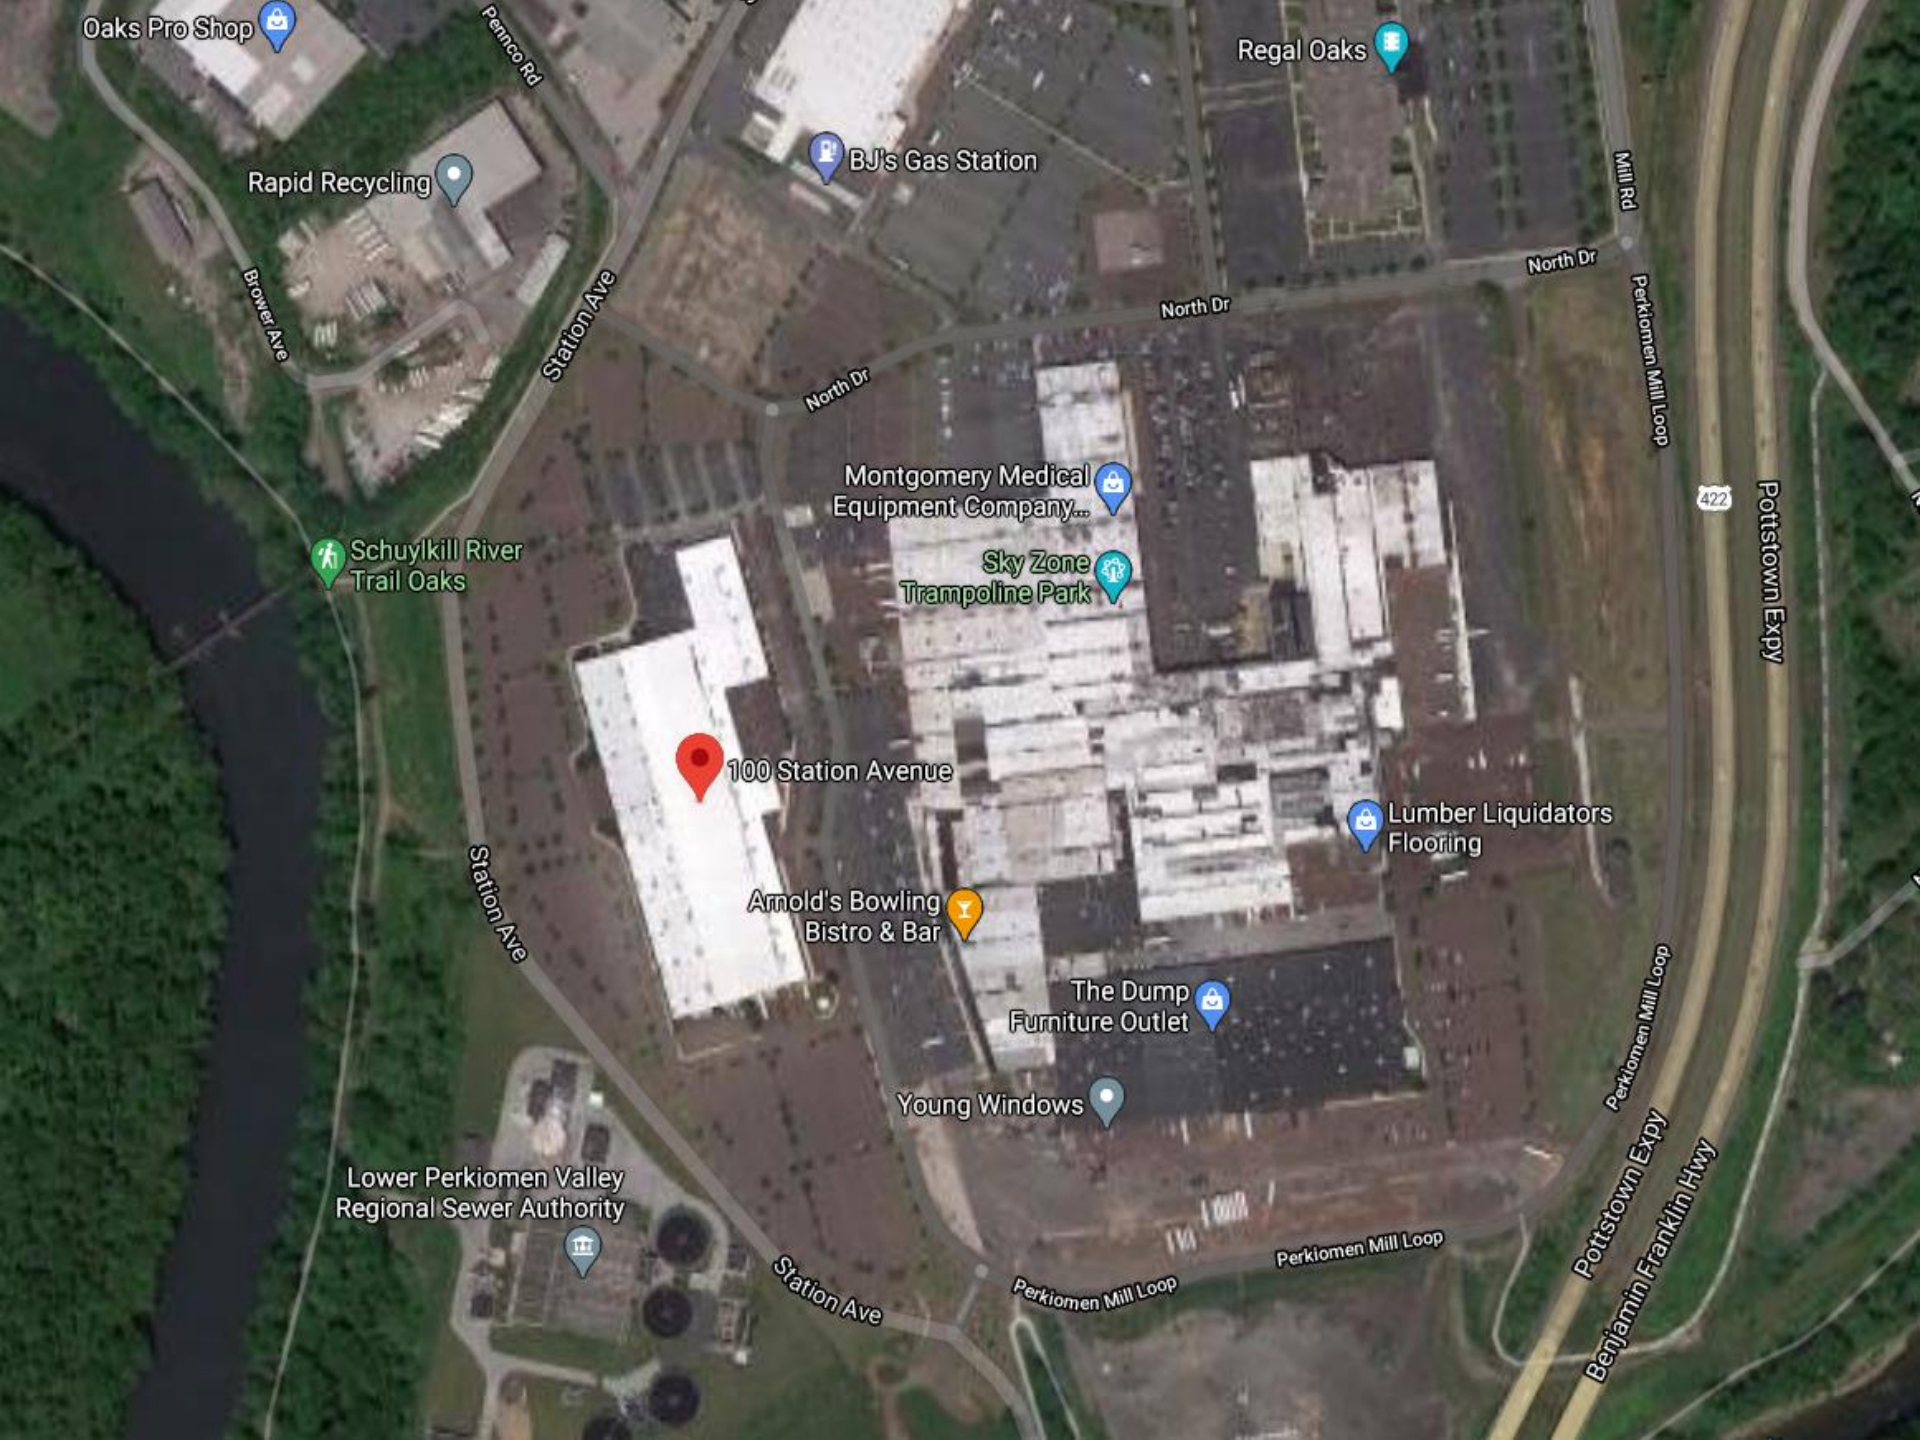

Battle in the Burgh Duals Philadelphia, PA

Competitions: September 19-20, 2020

Weigh-ins: Friday night, September 18th

Oaks Pro Shop

Rapid Recycling

Schuylkill River Trail Oaks

Lower Perkiomen Valley Regional Sewer Authority

BJ's Gas Station

Montgomery Medical Equipment Company...

Sky Zone Trampoline Park

Arnold's Bowling Bistro & Bar

The Dump Furniture Outlet

Young Windows

Regal Oaks

100 Station Avenue

Philadelphia

Google

PENNSYLVANIA DELAWARE

PENNSYLVANIA

NEW JERSEY

Delaware River