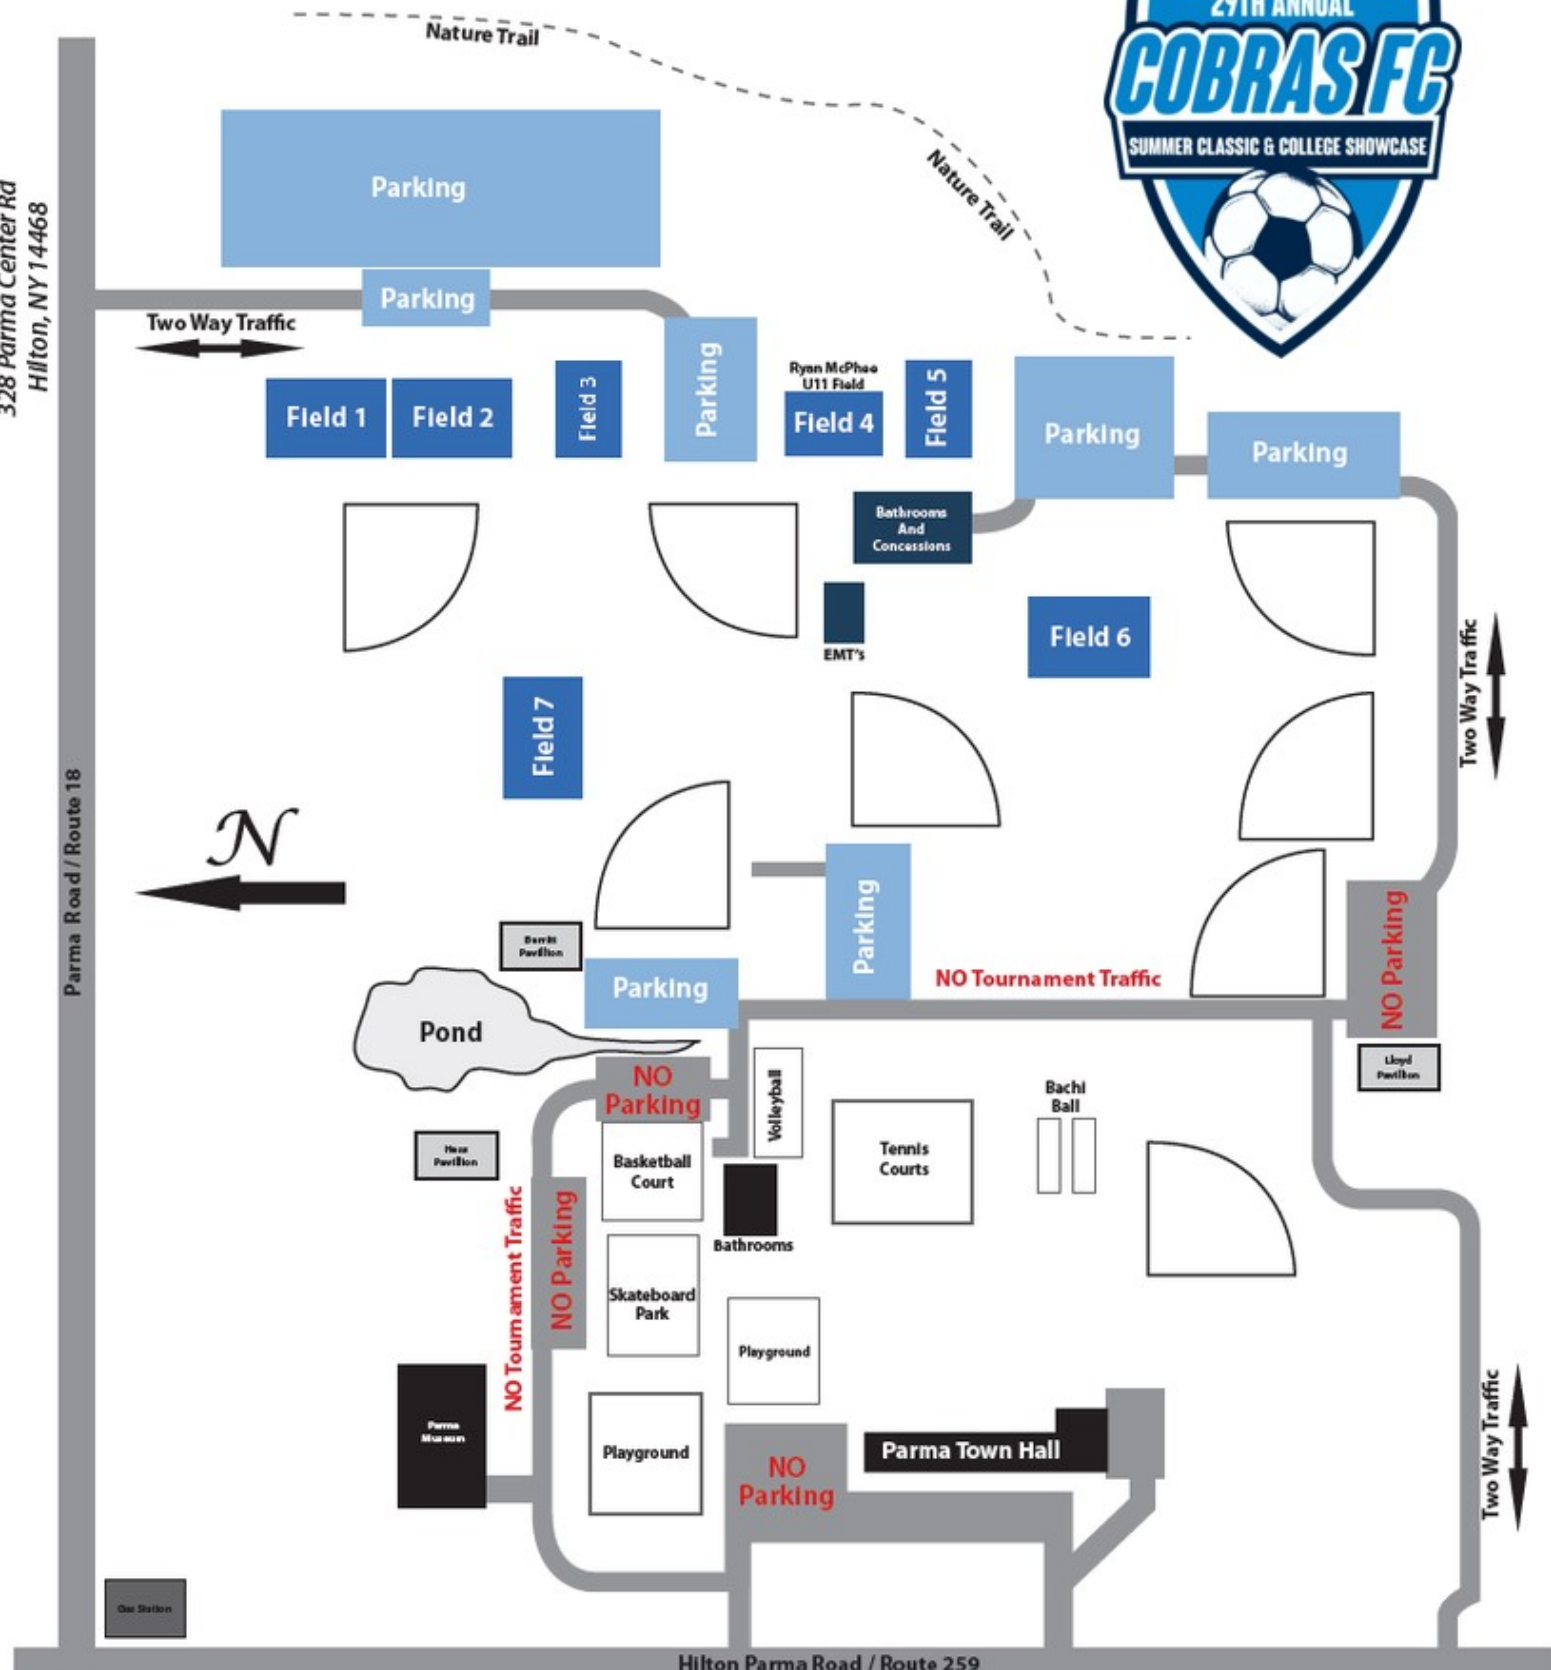

328 Parma Center Rd  
Hilton, NY 14468

Village Of Hilton 2.5 Mile

Hilton Parma Road / Route 259

1300 Hilton Parma Rd.  
Hilton, NY 14468

**\*The Tournament has permits to use the areas in blue.  
Please obey the no parking zones.**