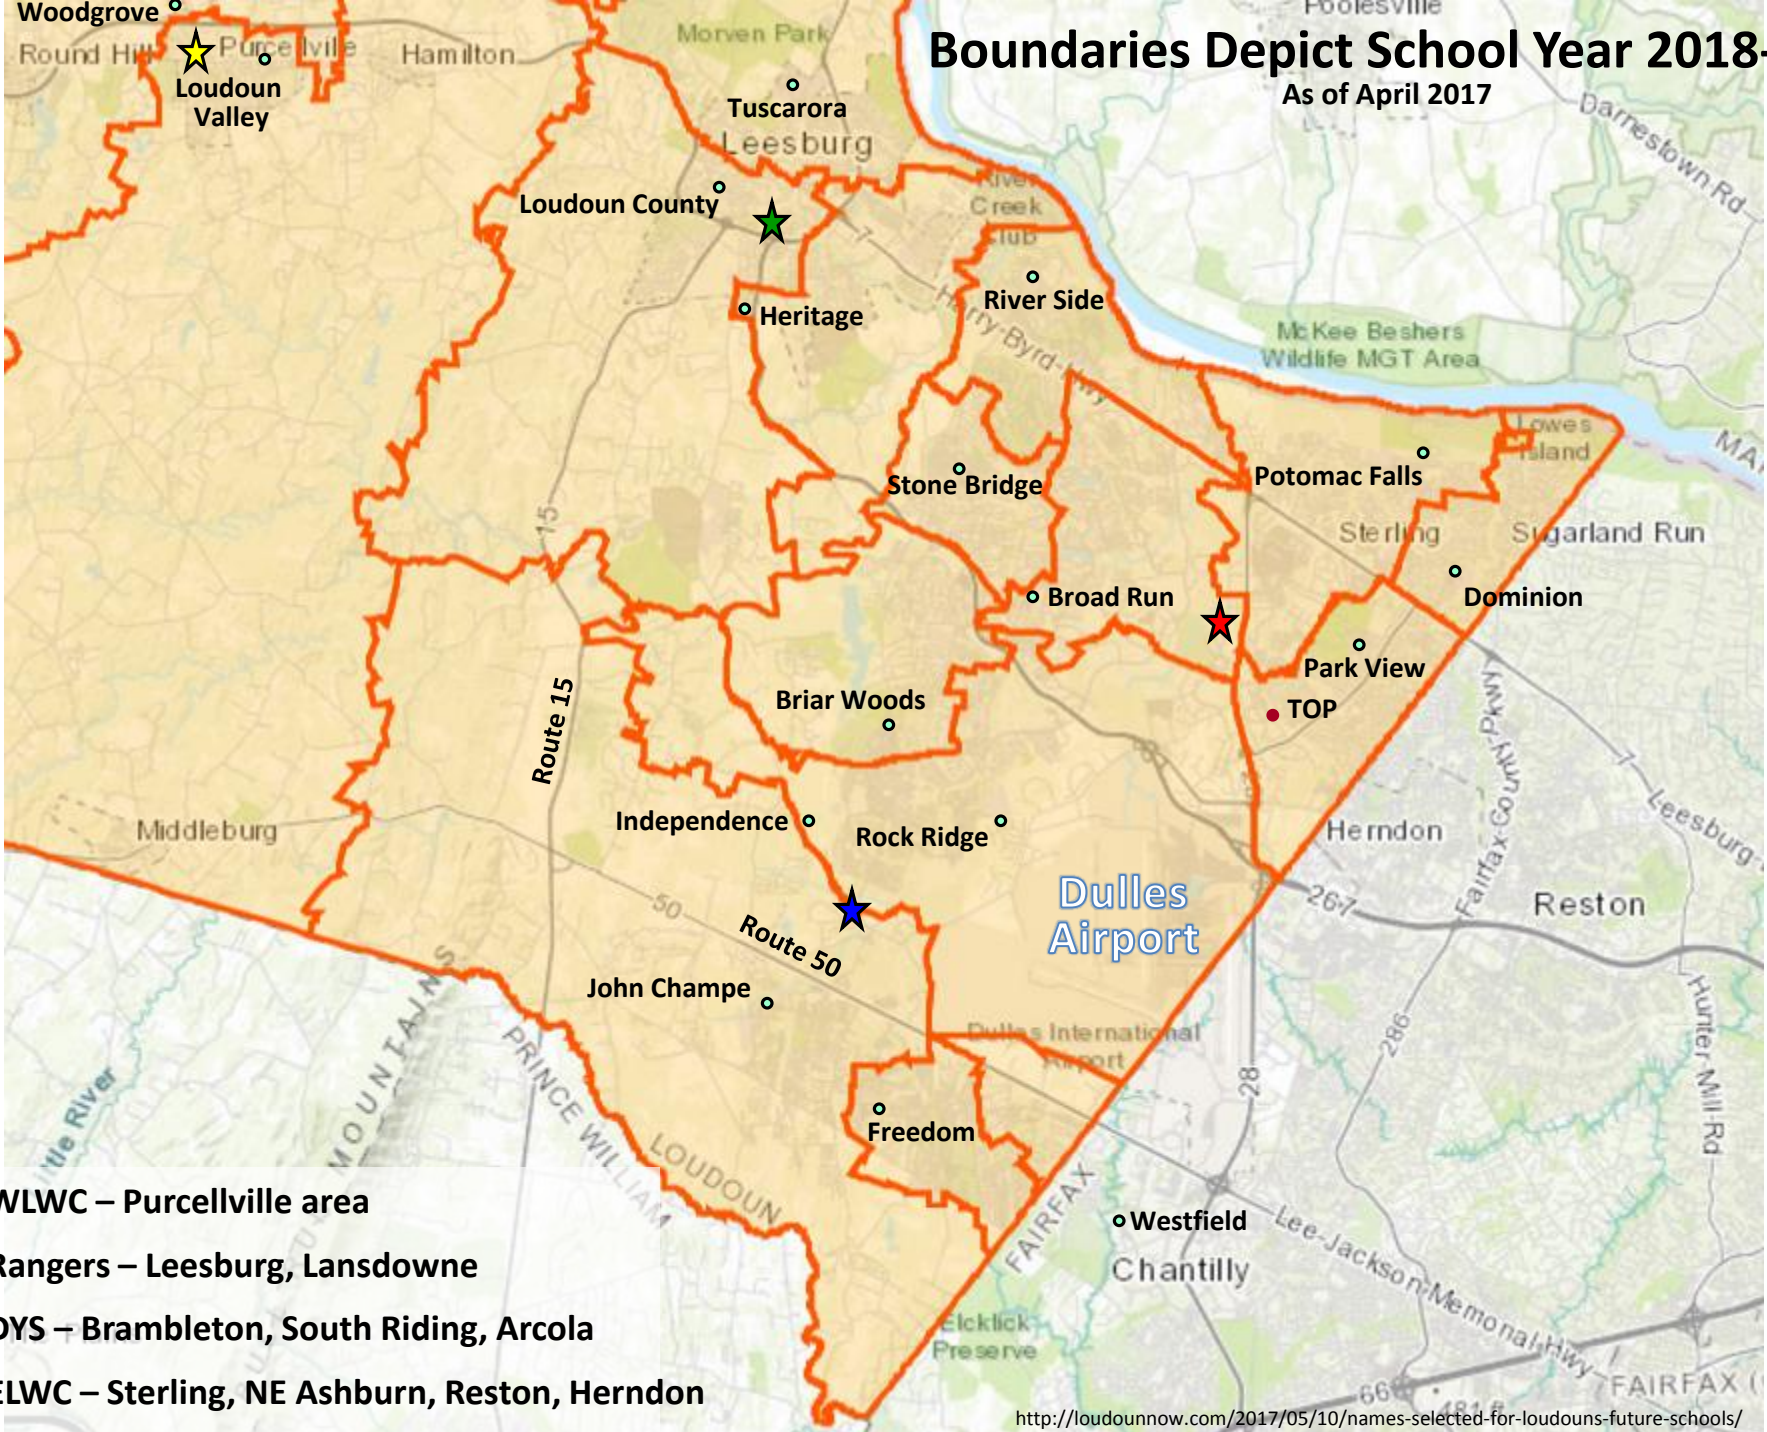

Boundaries Depict School Year 2018-19

As of April 2017

- ★ WLWC – Purcellville area
- ★ Rangers – Leesburg, Lansdowne
- ★ DYS – Brambleton, South Riding, Arcola
- ★ ELWC – Sterling, NE Ashburn, Reston, Herndon