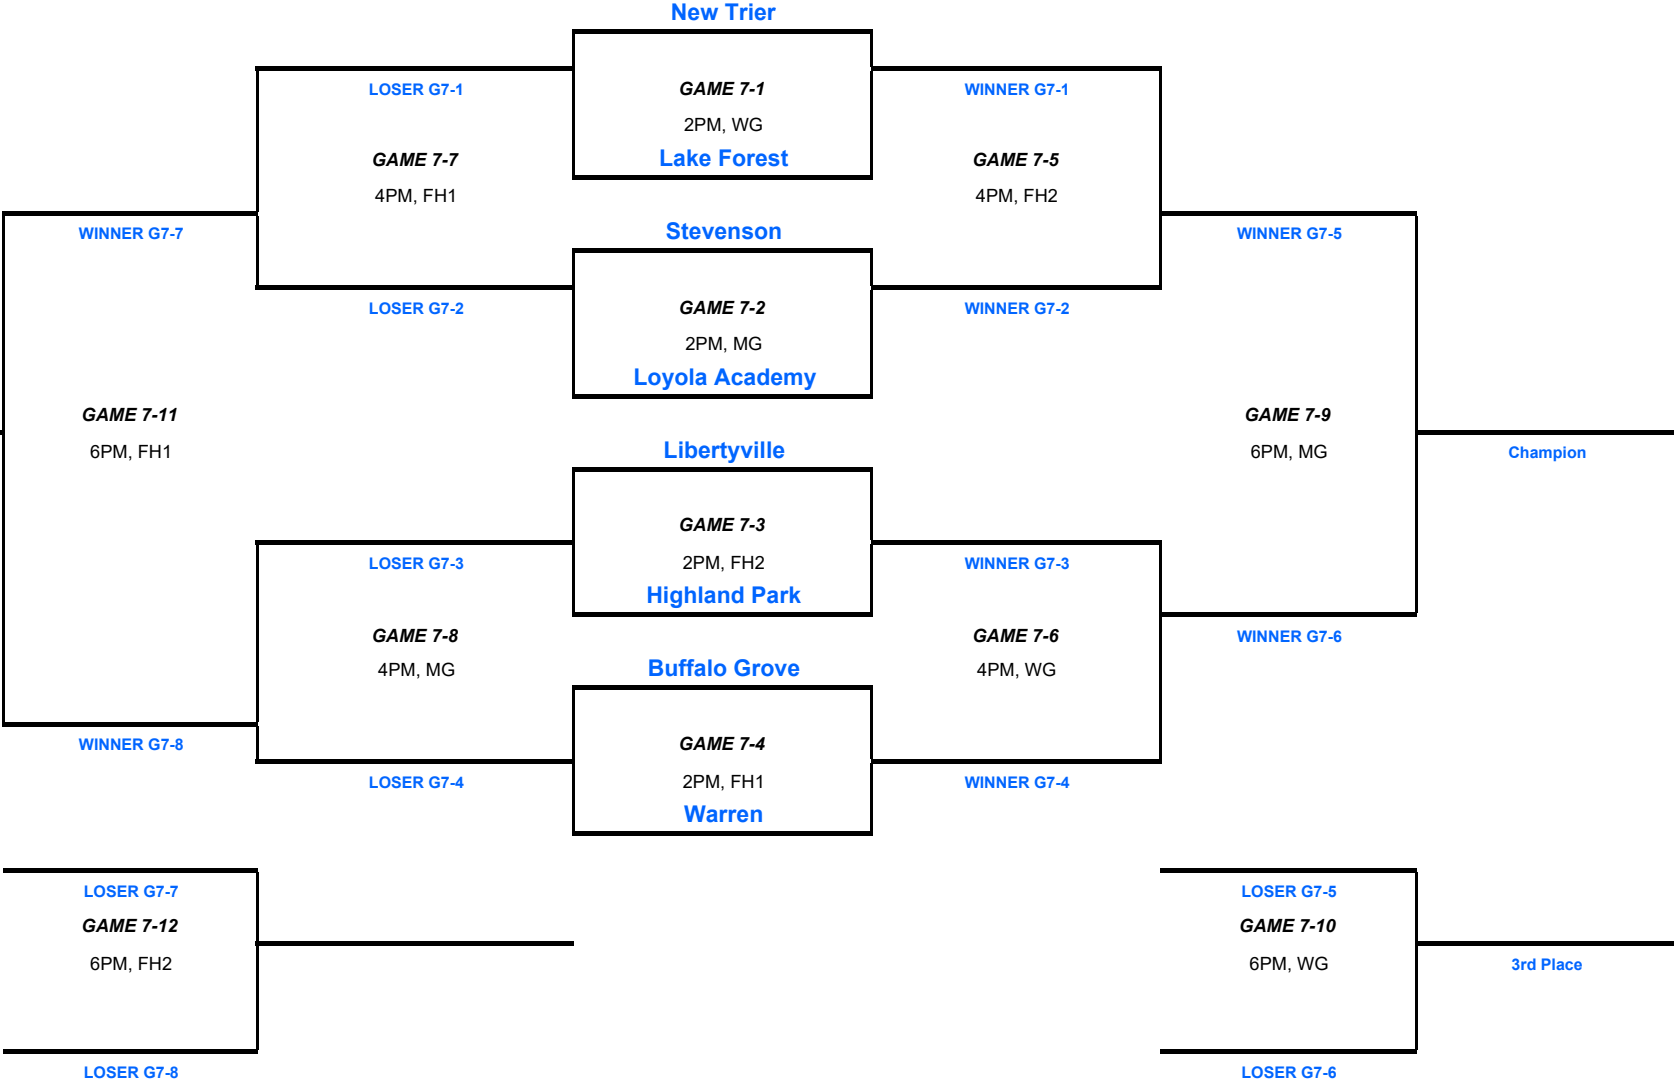

# FEEDER FRENZY - 7th GRADE

**MG** - LHS Main Gym; **WG** = LHS West Gym; **FH1** = LHS Fieldhouse Ct #1; **FH2** = LHS Fieldhouse Ct #2