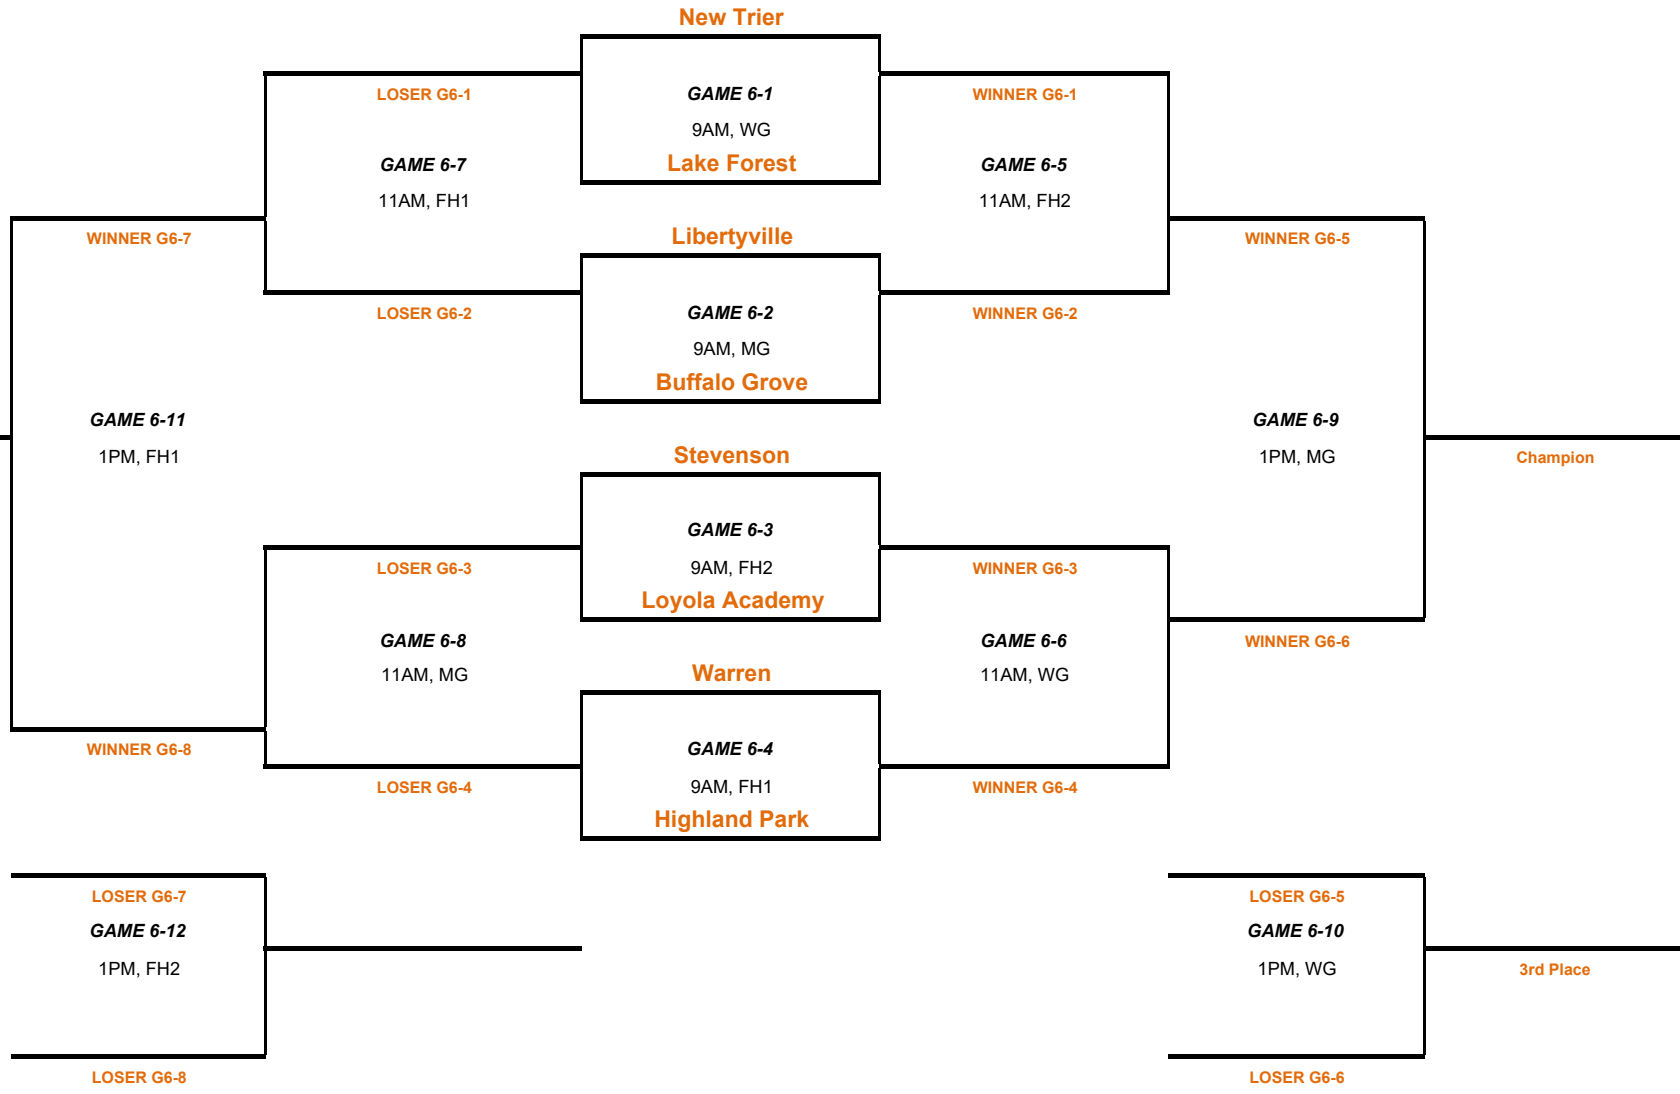

FEEDER FRENZY - 6th GRADE

MG - LHS Main Gym; **WG** = LHS West Gym; **FH1** = LHS Fieldhouse Ct #1; **FH2** = LHS Fieldhouse Ct #2