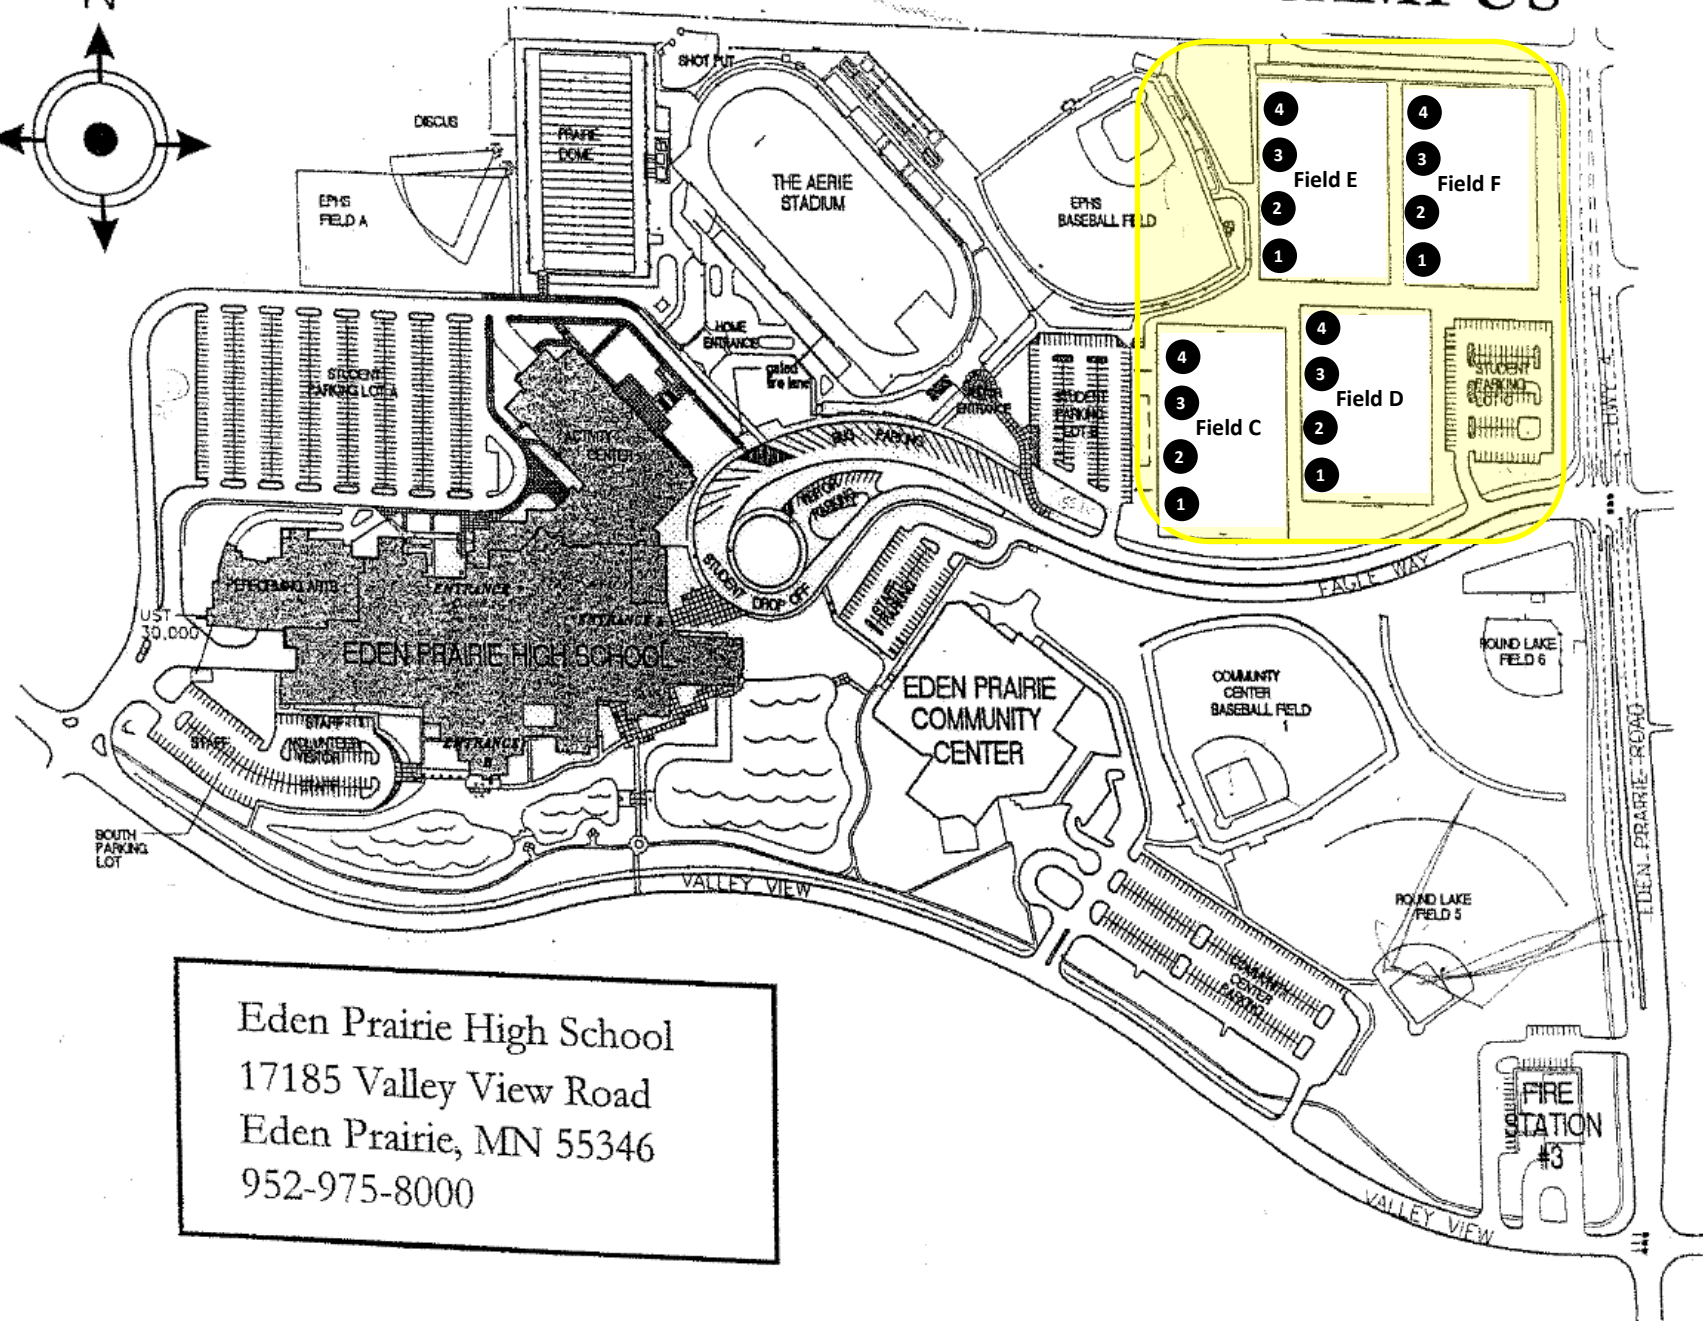

# EDEN PRAIRIE HIGH SCHOOL CAMPUS

Eden Prairie High School  
17185 Valley View Road  
Eden Prairie, MN 55346  
952-975-8000