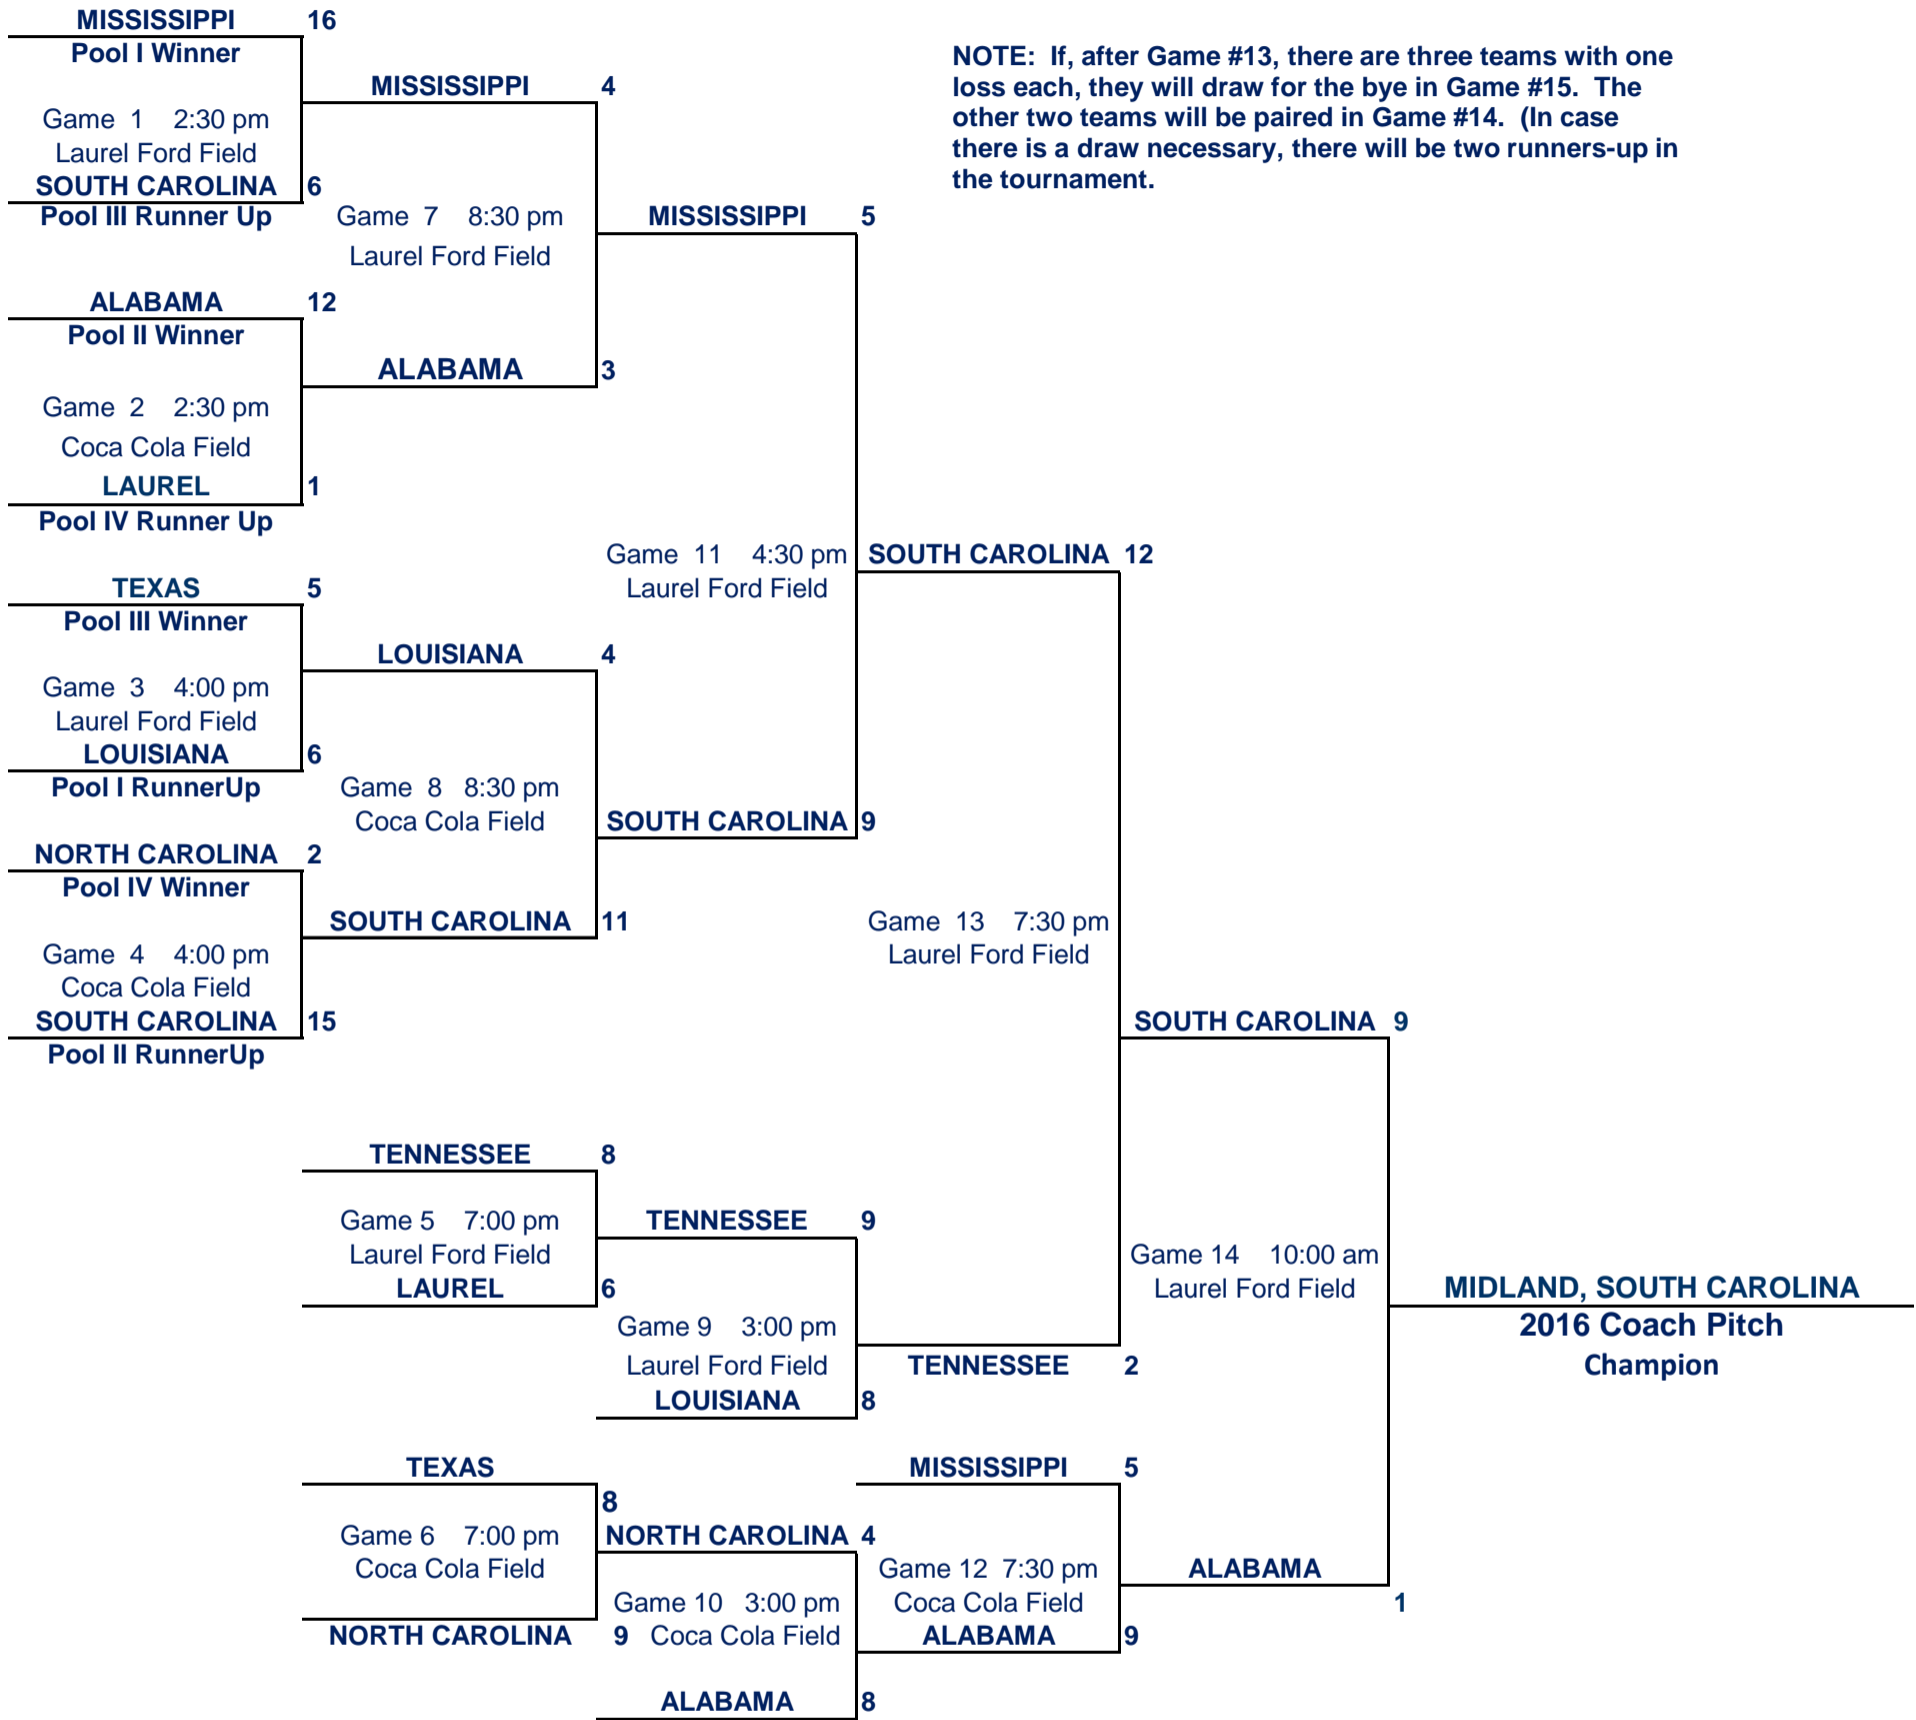

Monday
1-Aug

Monday
1-Aug

Tuesday
2-Aug

Tuesday
2-Aug

NOTE: If, after Game #13, there are three teams with one loss each, they will draw for the bye in Game #15. The other two teams will be paired in Game #14. (In case there is a draw necessary, there will be two runners-up in the tournament.)