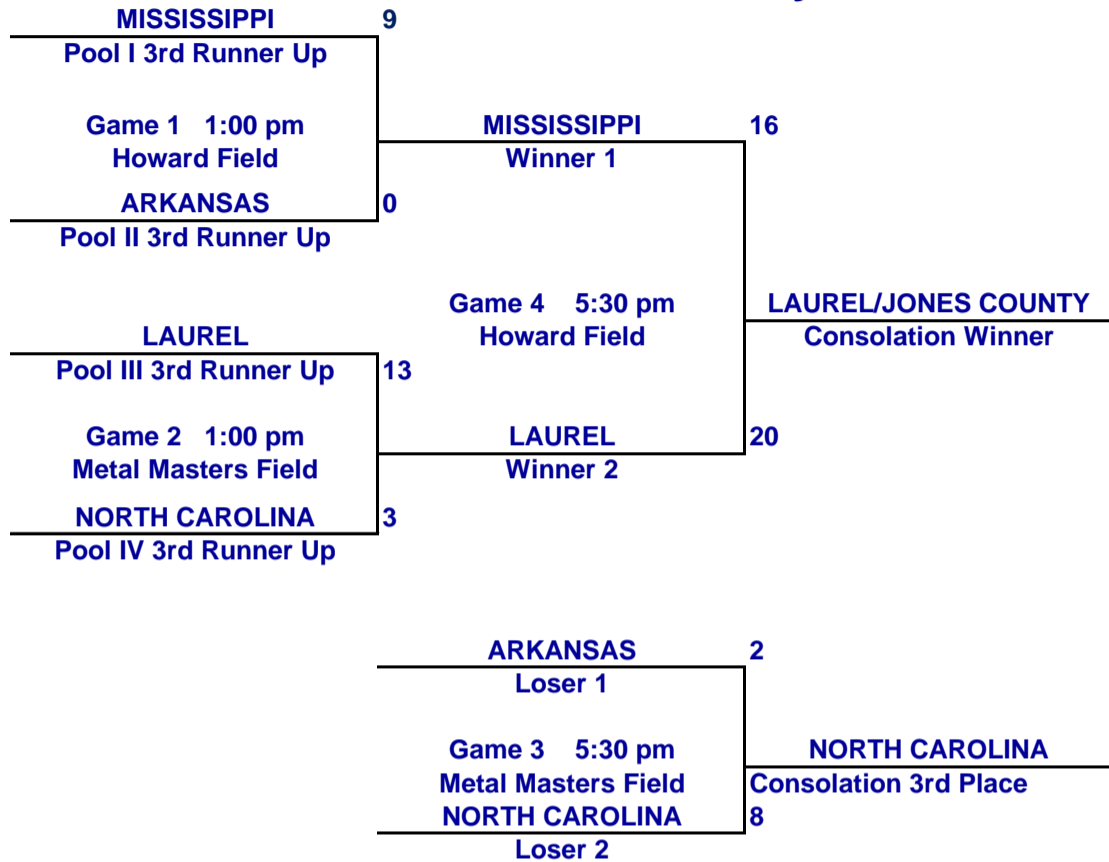

DIXIE YOUTH BASEBALL
2016 DIXIE YOUTH AA MACHINE PITCH CONSOLATION SERIES
LAUREL, MISSISSIPPI
July 31, 2016