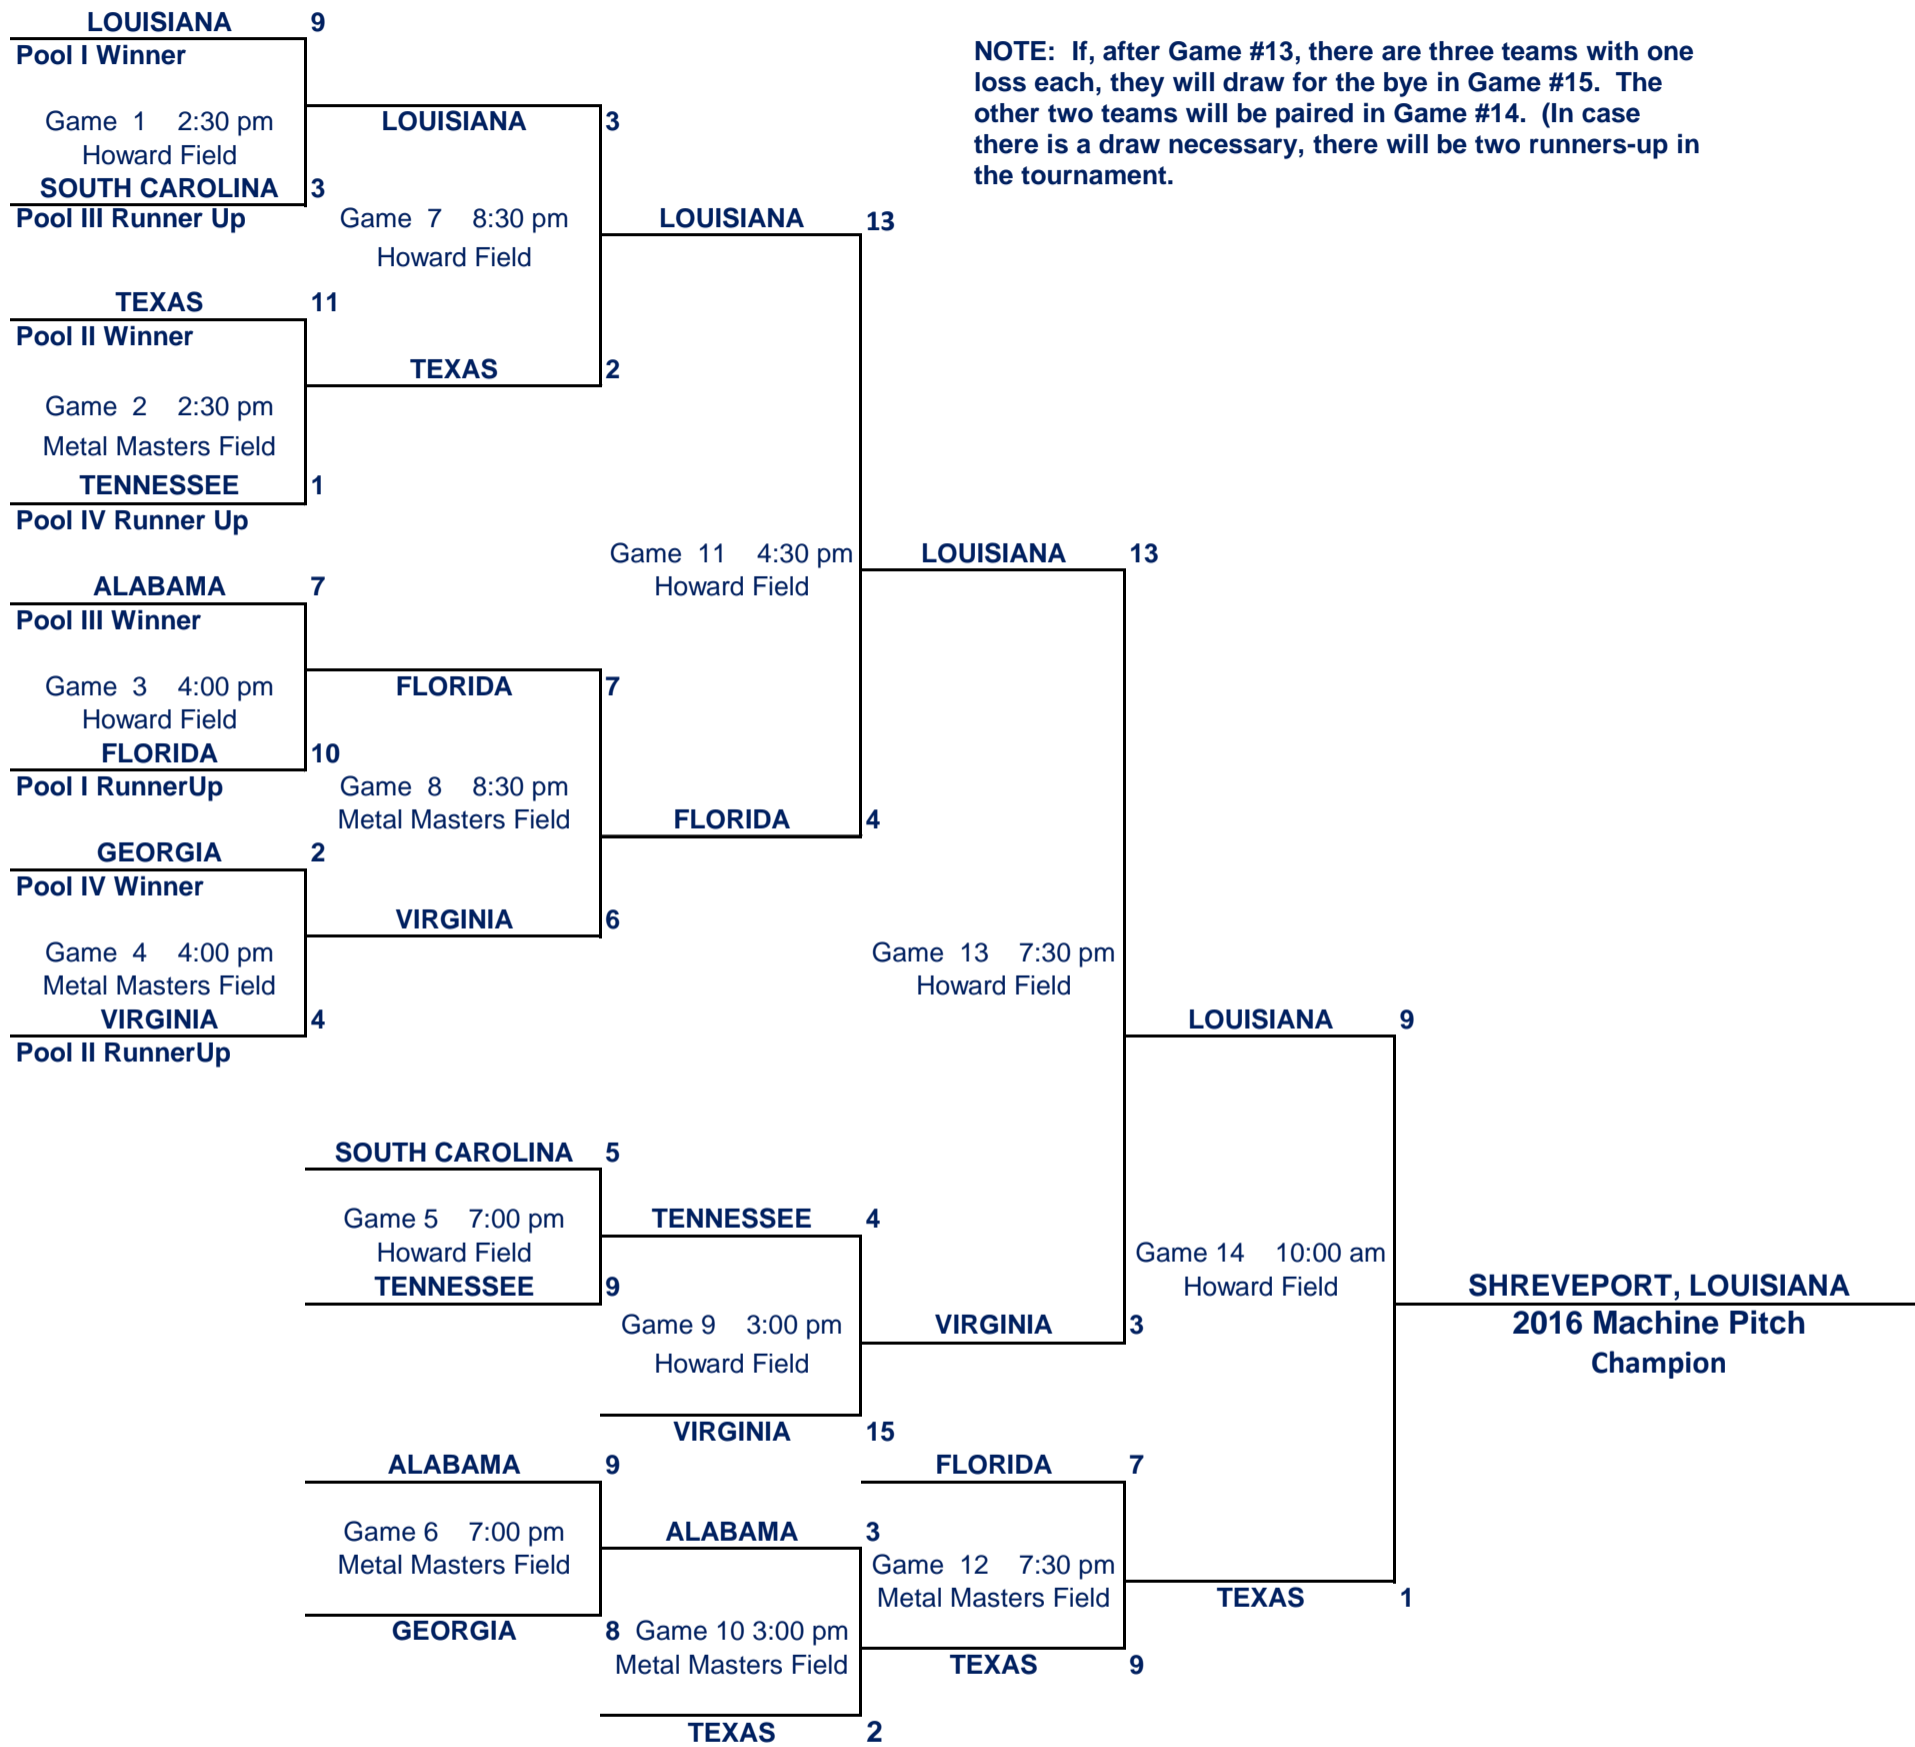

DIXIE YOUTH BASEBALL

2016 DIXIE YOUTH AA MACHINE PITCH WORLD SERIES CHAMPIONSHIP

LAUREL, MISSISSIPPI

July 31-August 2, 2016

**Sunday
31-Jul**

**Sunday
31-Jul**

**Monday
1-Aug**

**Monday
1-Aug**

**Tuesday
2-Aug**

**Tuesday
2-Aug**