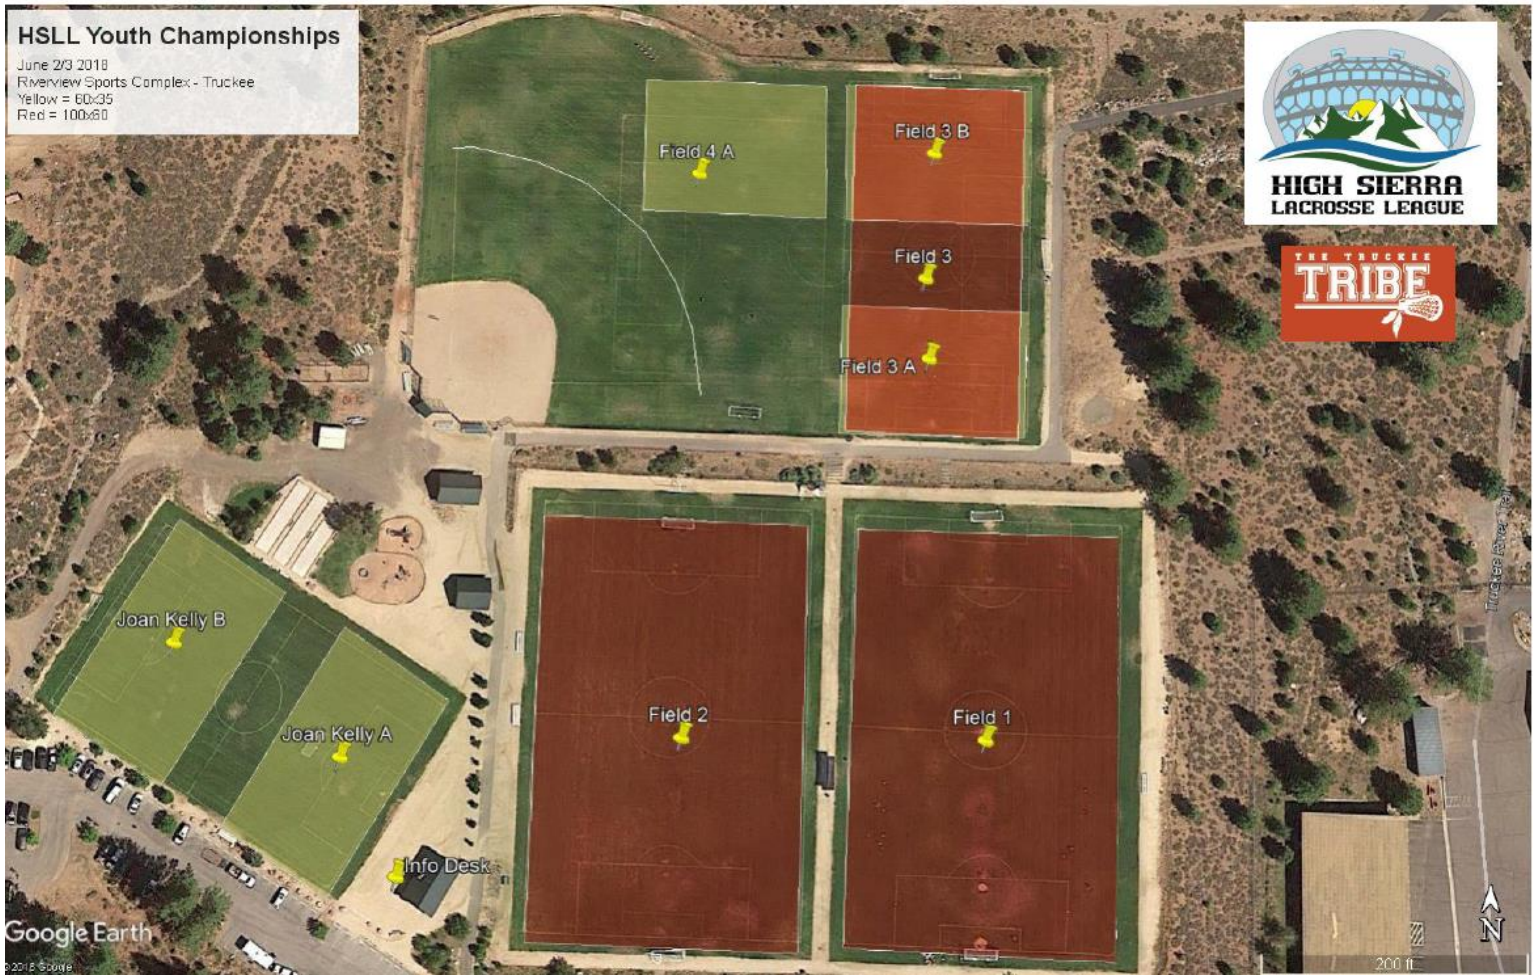

- Event T-Shirts will be available at the Tribe tent. $15 (See the attached T-Shirt mock up)
- 8u – (2) scheduled pool games (Saturday Only) 30 min games.
- 6u – (2) 20 min scrimmages. (Sunday Only)
- Truckee Running Festival – This event will be taking place at Riverview Sunday morning. Up to 500 runners participating in a 5k, 10k, Half marathon and kids running event's. Parking will be a challenge. Over flow parking is available on the road.
- Food Trucks will be on site Saturday and Sunday. The offering will be limited.

Field Stripping

Joan Kelly A – 60yds x 35yds – Boys and girls

Joan Kelly B – 60yds x 35yds – Boys and girls

Field 1 – 110yds x 60yds - Boys and girls

Field 2 - 110yds x 60yds - Boys and girls

Field 3 - 110yds x 60yds - Boys and girls

Field 3A – 60yds x 35yds – Boys and girls

Field 3B – 60yds x 35yds – Boys and girls

Field 4A – 60yds x 35yds – Boys and girls