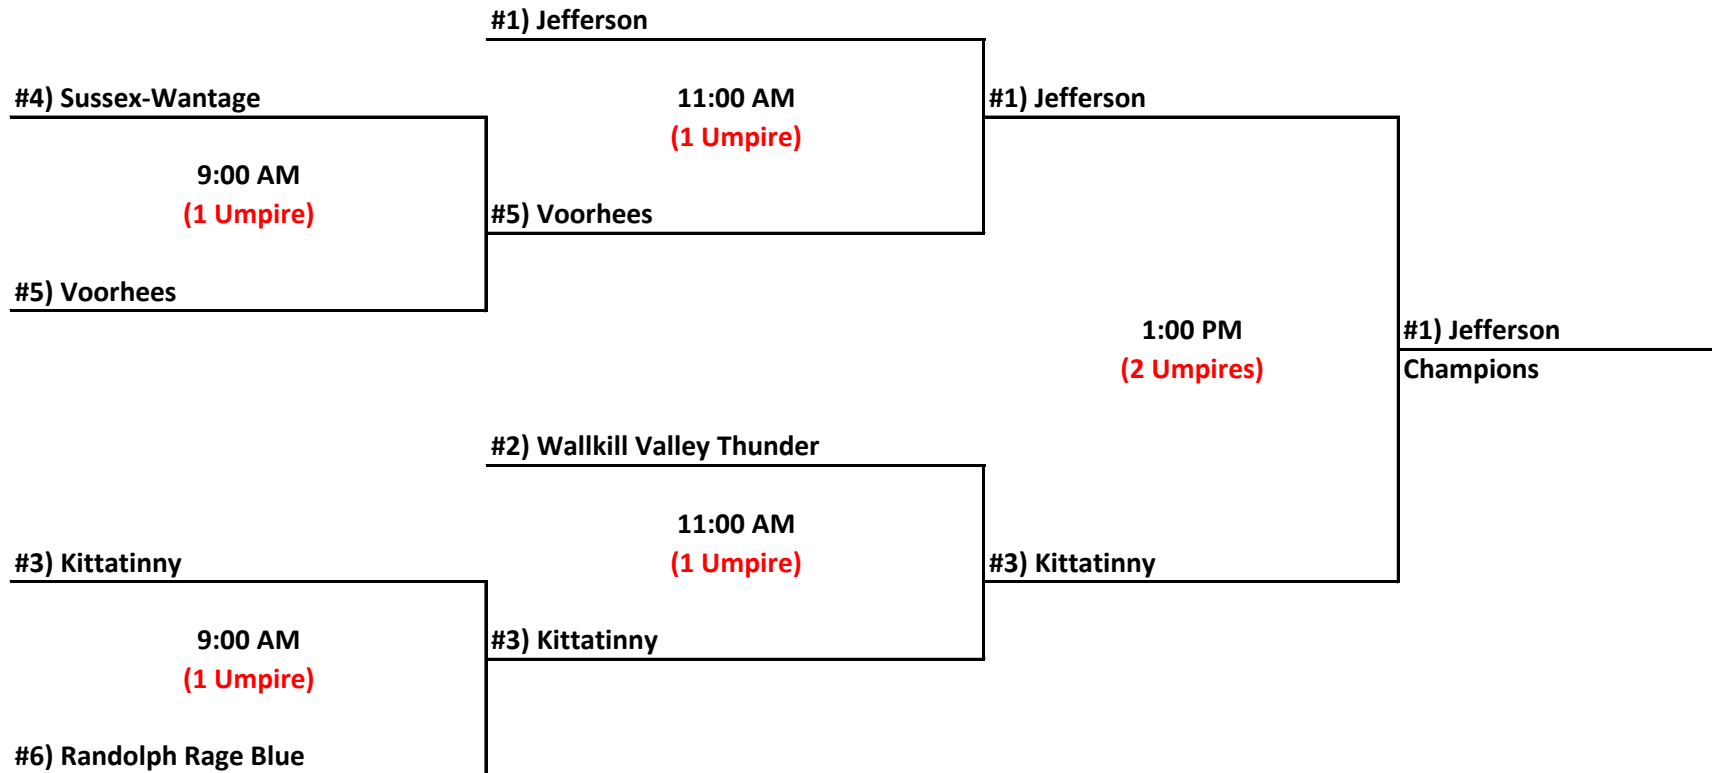

**2018 Jefferson Fall Softball League
14U Silver Playoff Bracket 10/20/2018**

Hosted by:

Sussex-Wantage

Field Location

Woodbourne Park

145 Sherman Ridge Rd, Wantage NJ