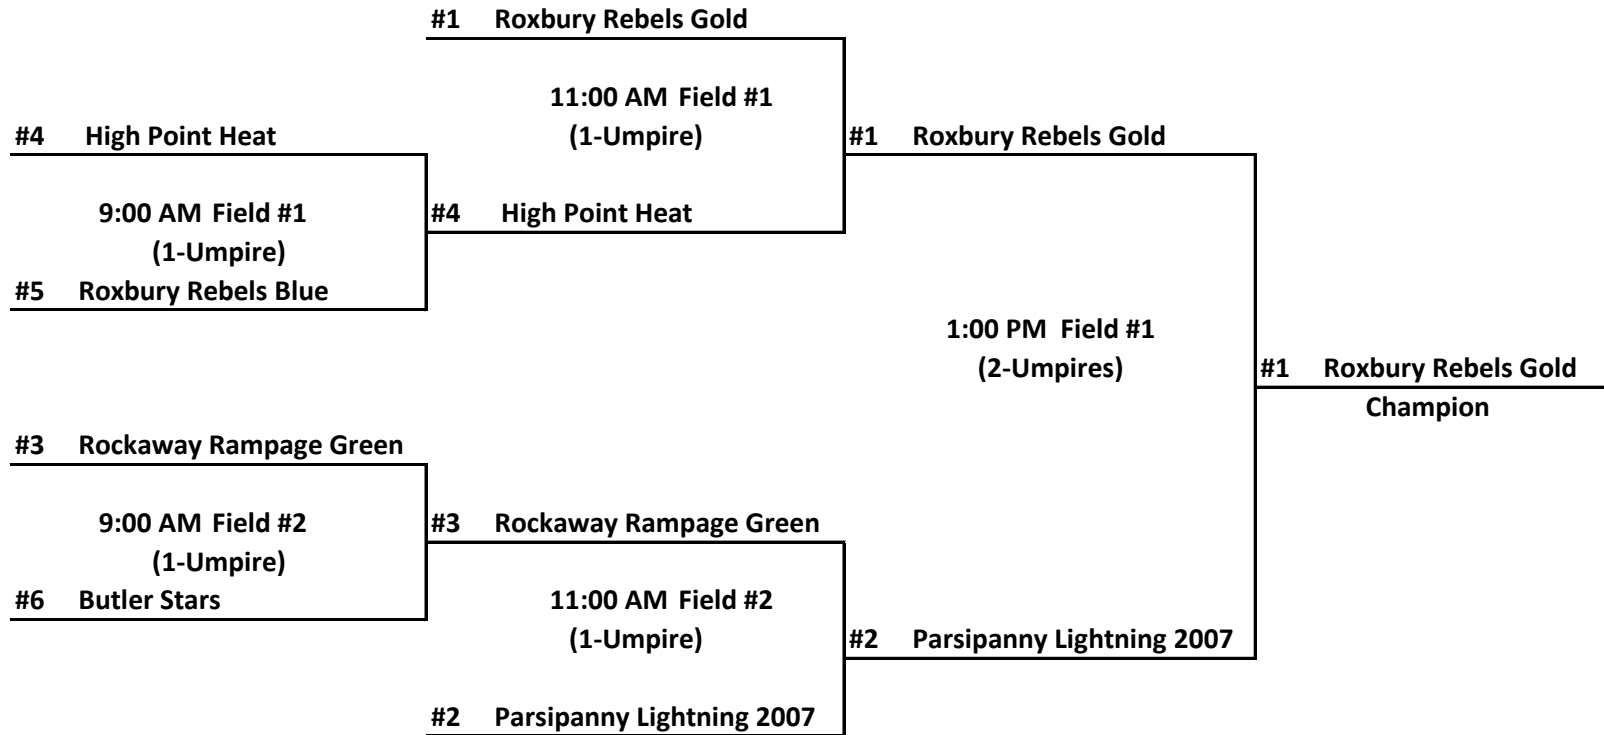

**2018 Jefferson Fall Softball League
12UB Gold Playoff Bracket 10/20/2018**

Hosted By:
Roxbury

Field Location:
Landing Park - 165 Landing Road, Landing, NJ 07850