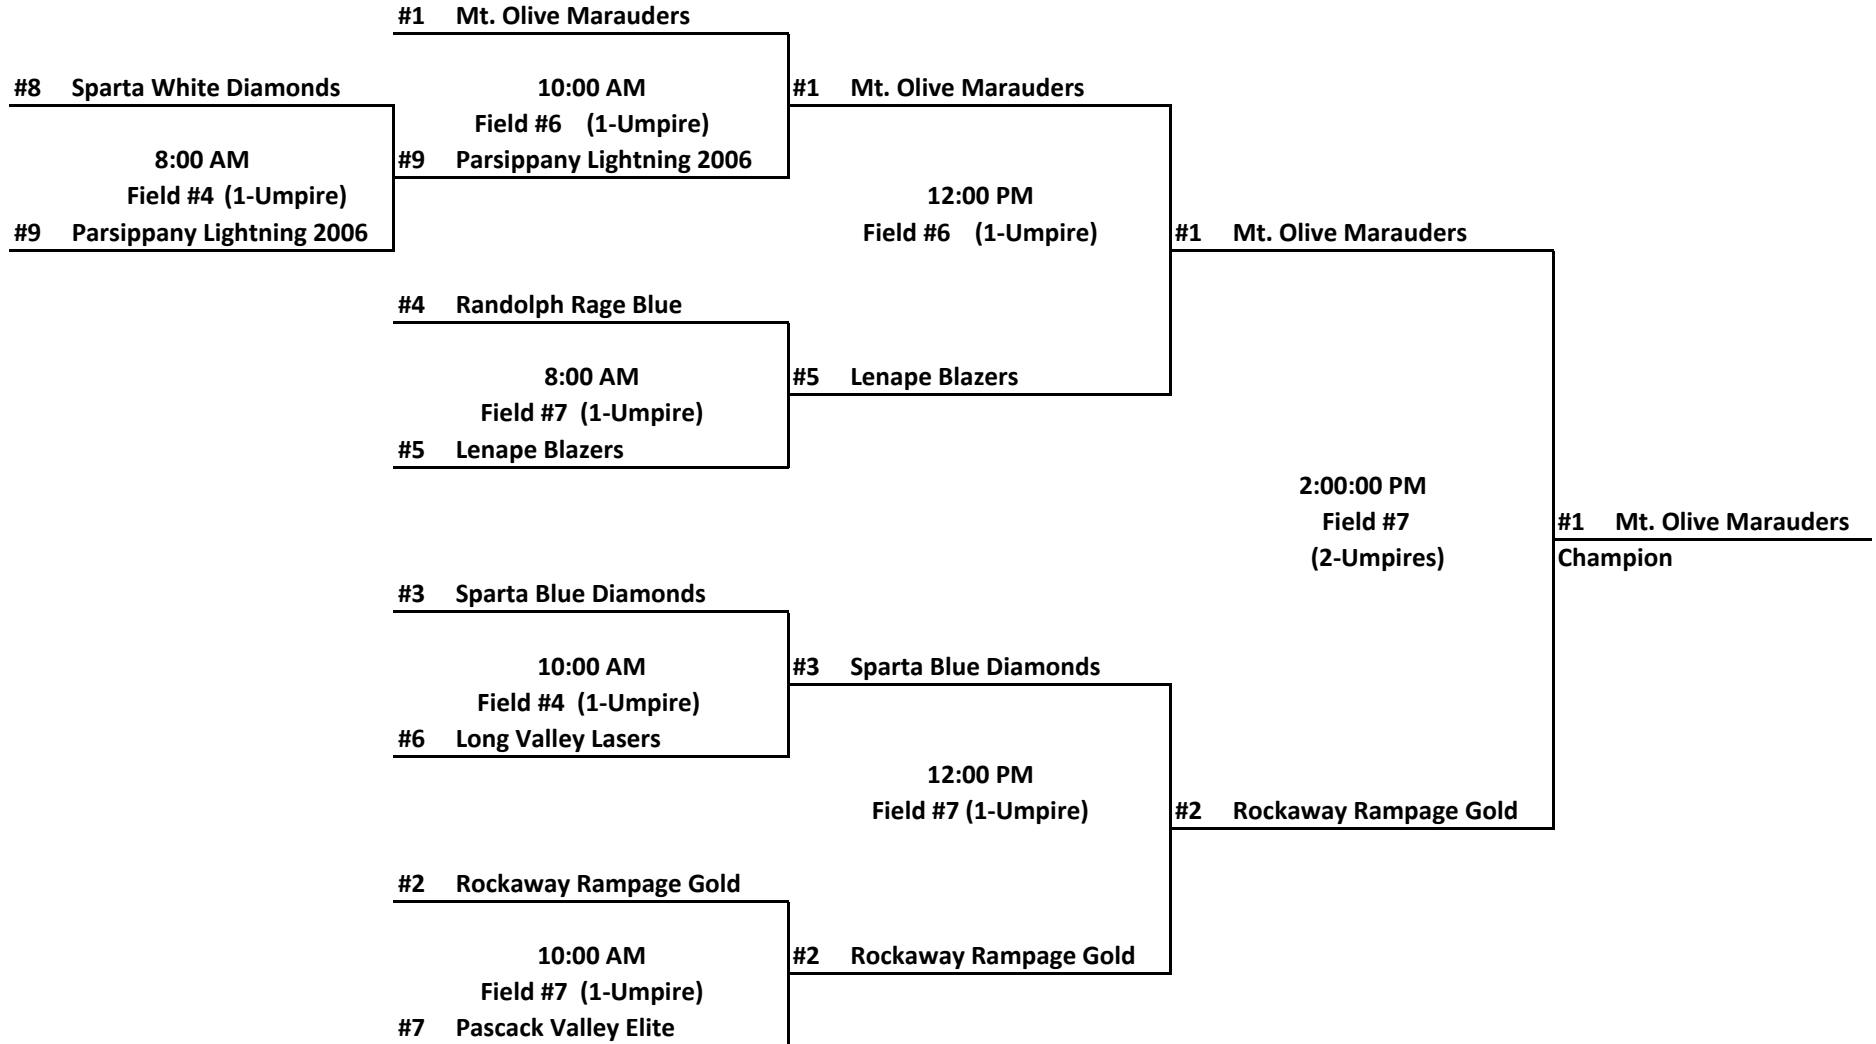

**2018 Jefferson Fall Softball League
12UA Playoff Bracket 10/20/2018**

Hosted By:
Long Valley

Field Location
211 Bartley Road, Long Valley