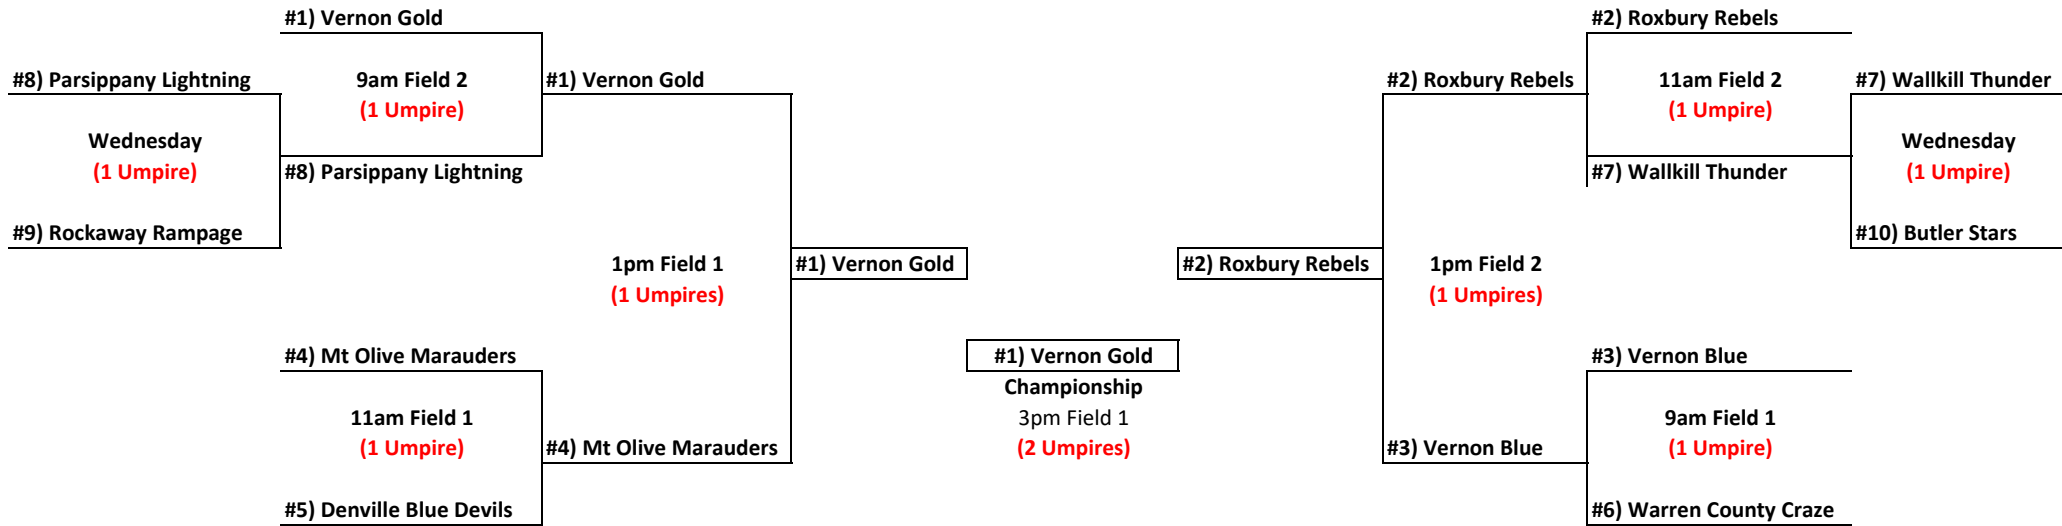

**2018 Jefferson Fall Softball League
10U B Playoff Bracket 10/20/2018**

Hosted by:
Vernon

Field Location
Lounsberry Hollow School 30 Sammis Road, Vernon NJ 07462