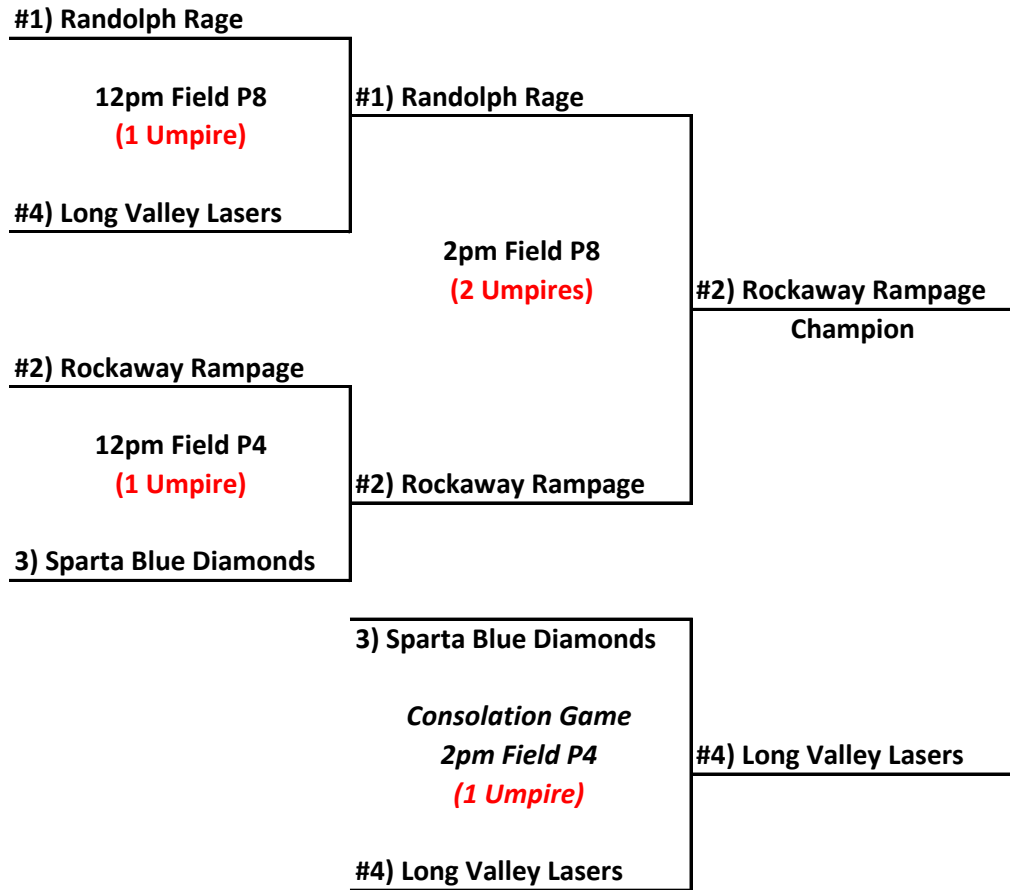

**2018 Jefferson Fall Softball League
10U A Playoff Bracket 10/20/2018**

**Hosted by:
Long Valley**

**Field Location
Palmer Field 209 Bartley Road, Long Valley NJ 07853**