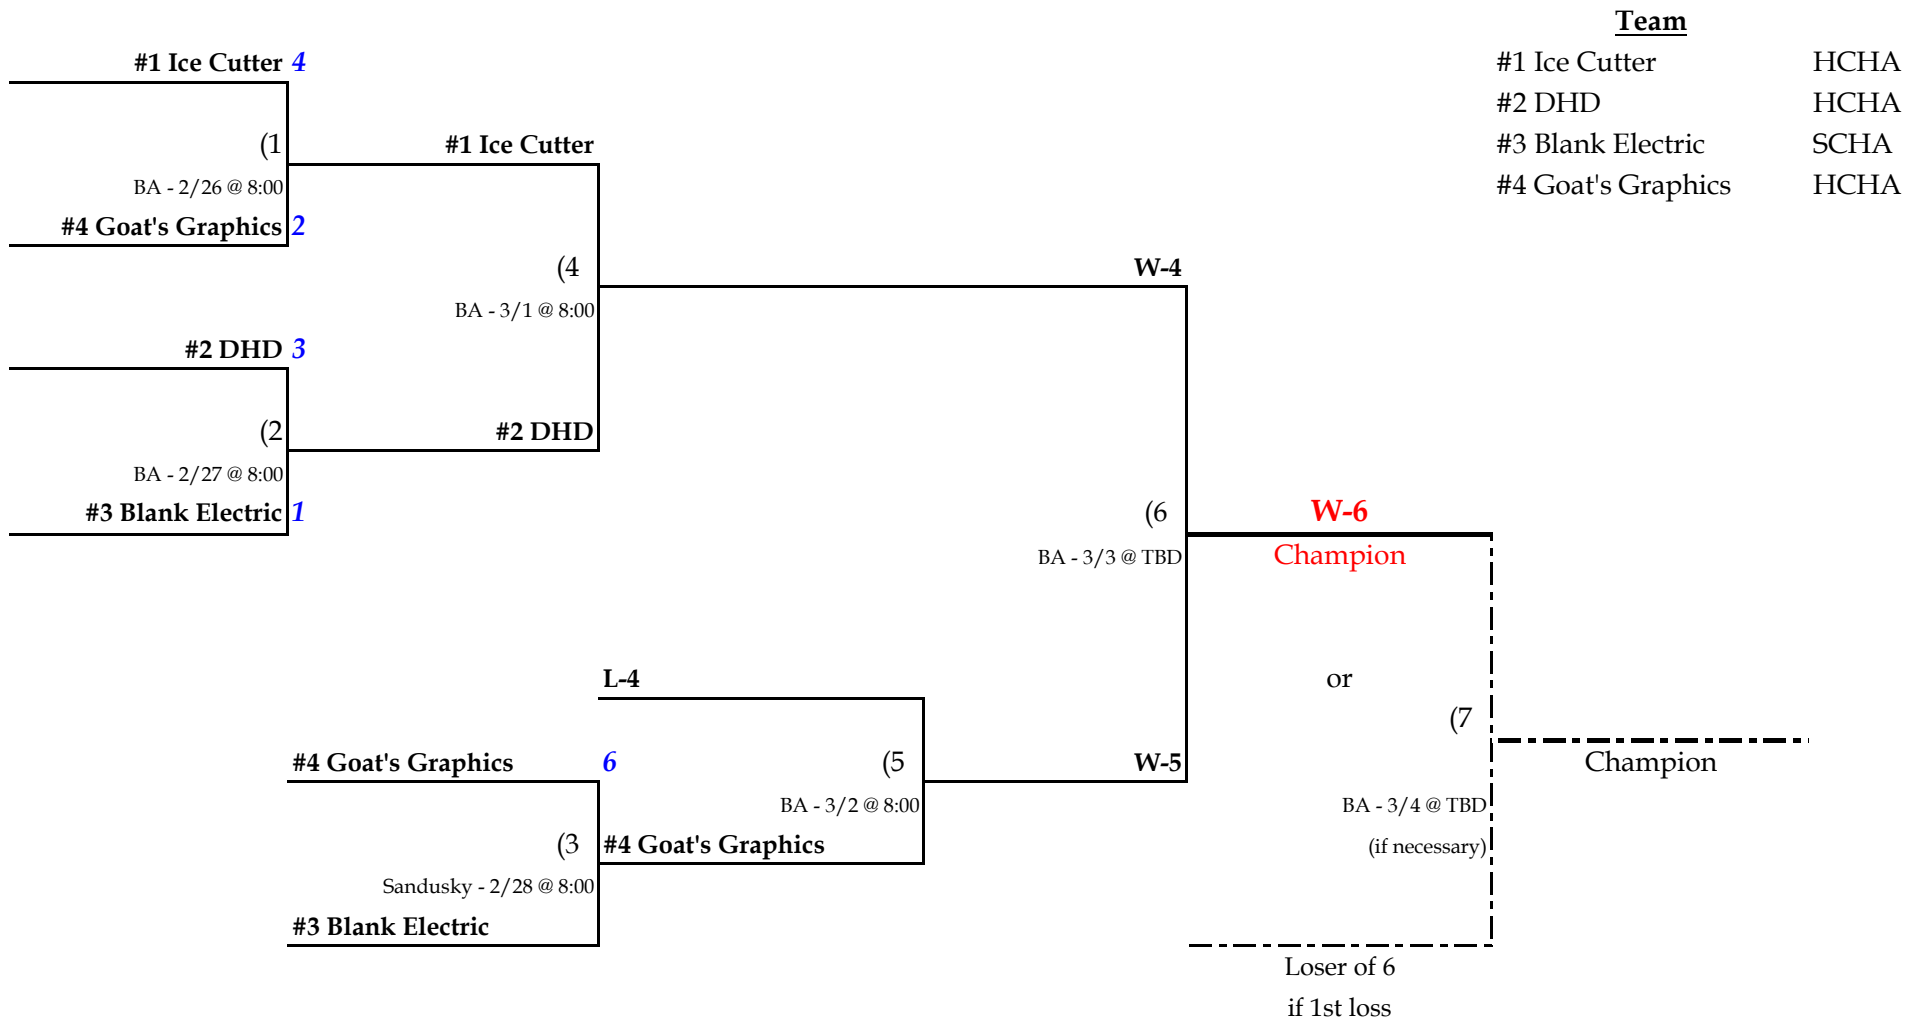

Teams

- Buchholz Transport
- Lundy Financial
- Season's Change
- Zimmerman Electric

8U - MITE DIVISION

Team

#1 Thumb Cellular	SCHA
#2 McVey Insurance	HCHA
#3 Kreger Farms	SCHA
#4 Pt Austin Market	HCHA

10U - SQUIRT DIVISION

12U - PEEWEE DIVISION

<u>Team</u>	
#1 Flannery Auto	HCHA
#2 McManaman	HCHA
#3 State Farm	SCHA

14U - BANTAM DIVISION

18U - MIDGET DIVISION