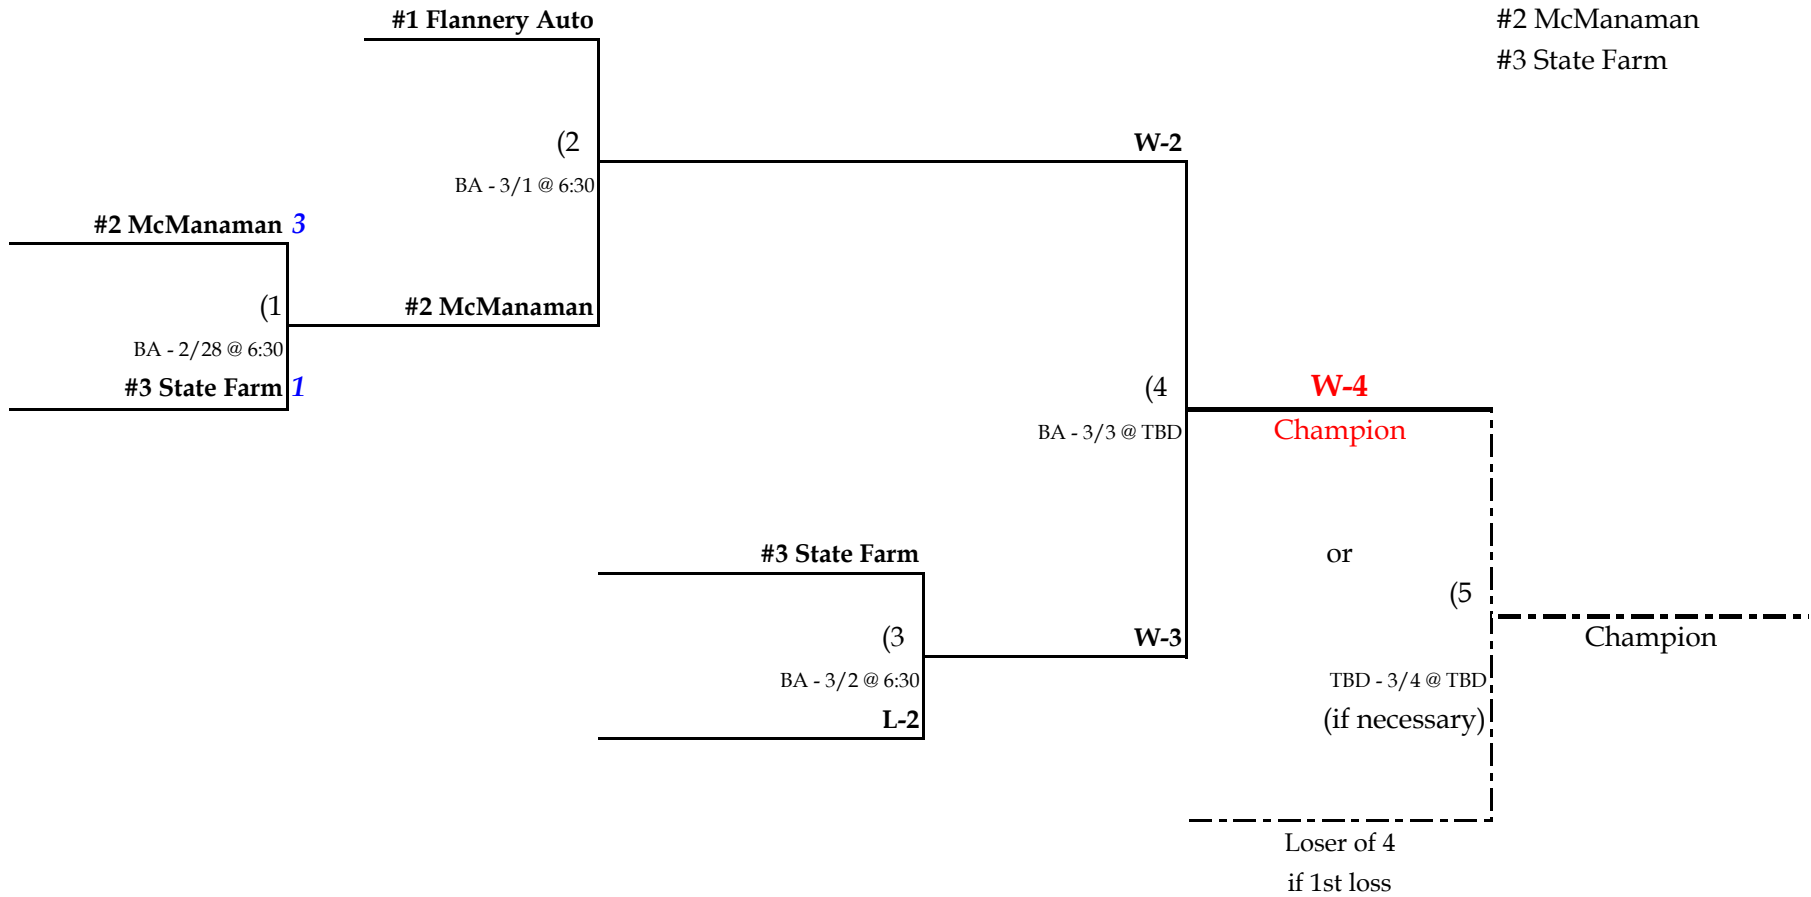

Teams

- Buchholz Transport
- Lundy Financial
- Season's Change
- Zimmerman Electric

8U - MITE DIVISION

Team

#1 Thumb Cellular	SCHA
#2 McVey Insurance	HCHA
#3 Kreger Farms	SCHA
#4 Pt Austin Market	HCHA

10U - SQUIRT DIVISION

12U - PEEWEE DIVISION

<u>Team</u>	
#1 Flannery Auto	HCHA
#2 McManaman	HCHA
#3 State Farm	SCHA

14U - BANTAM DIVISION

18U - MIDGET DIVISION