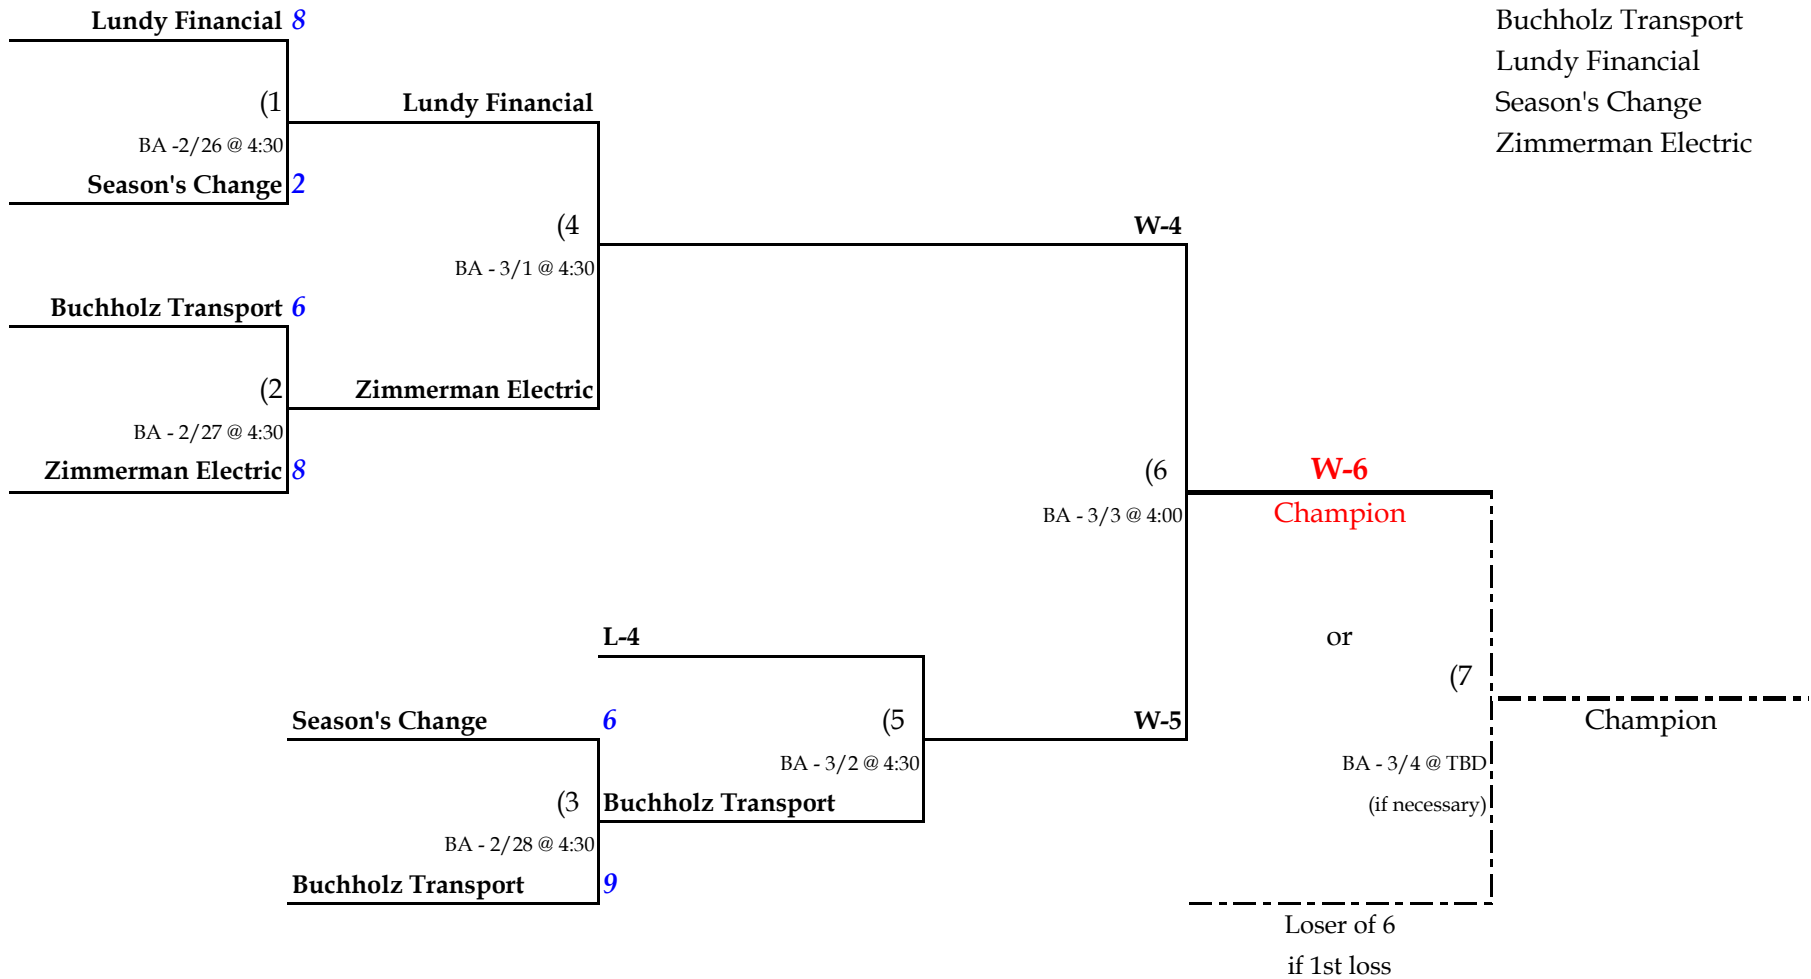

Teams

- Buchholz Transport
- Lundy Financial
- Season's Change
- Zimmerman Electric

8U - MITE DIVISION

Team

#1 Thumb Cellular	SCHA
#2 McVey Insurance	HCHA
#3 Kreger Farms	SCHA
#4 Pt Austin Market	HCHA

10U - SQUIRT DIVISION

12U - PEEWEE DIVISION

<u>Team</u>	
#1 Flannery Auto	HCHA
#2 McManaman	HCHA
#3 State Farm	SCHA

14U - BANTAM DIVISION

18U - MIDGET DIVISION