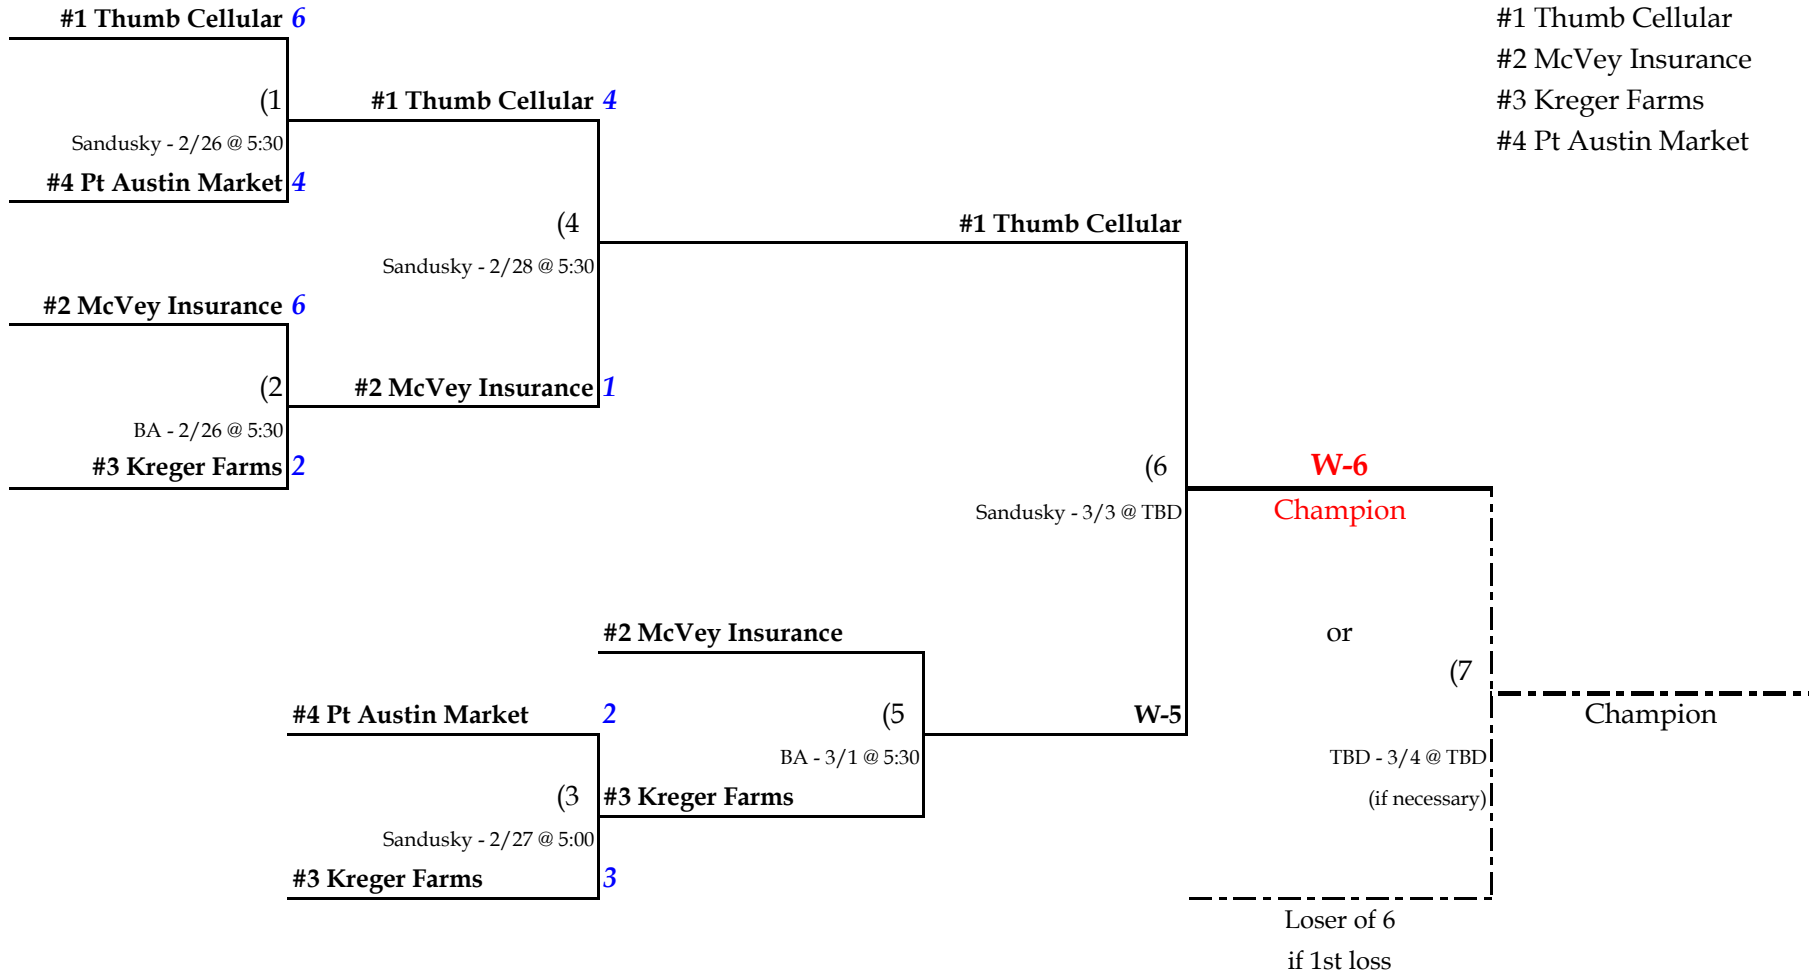

Teams

- Buchholz Transport
- Lundy Financial
- Season's Change
- Zimmerman Electric

8U - MITE DIVISION

Team

#1 Thumb Cellular	SCHA
#2 McVey Insurance	HCHA
#3 Kreger Farms	SCHA
#4 Pt Austin Market	HCHA

10U - SQUIRT DIVISION

12U - PEEWEE DIVISION

<u>Team</u>	
#1 Flannery Auto	HCHA
#2 McManaman	HCHA
#3 State Farm	SCHA

14U - BANTAM DIVISION

18U - MIDGET DIVISION