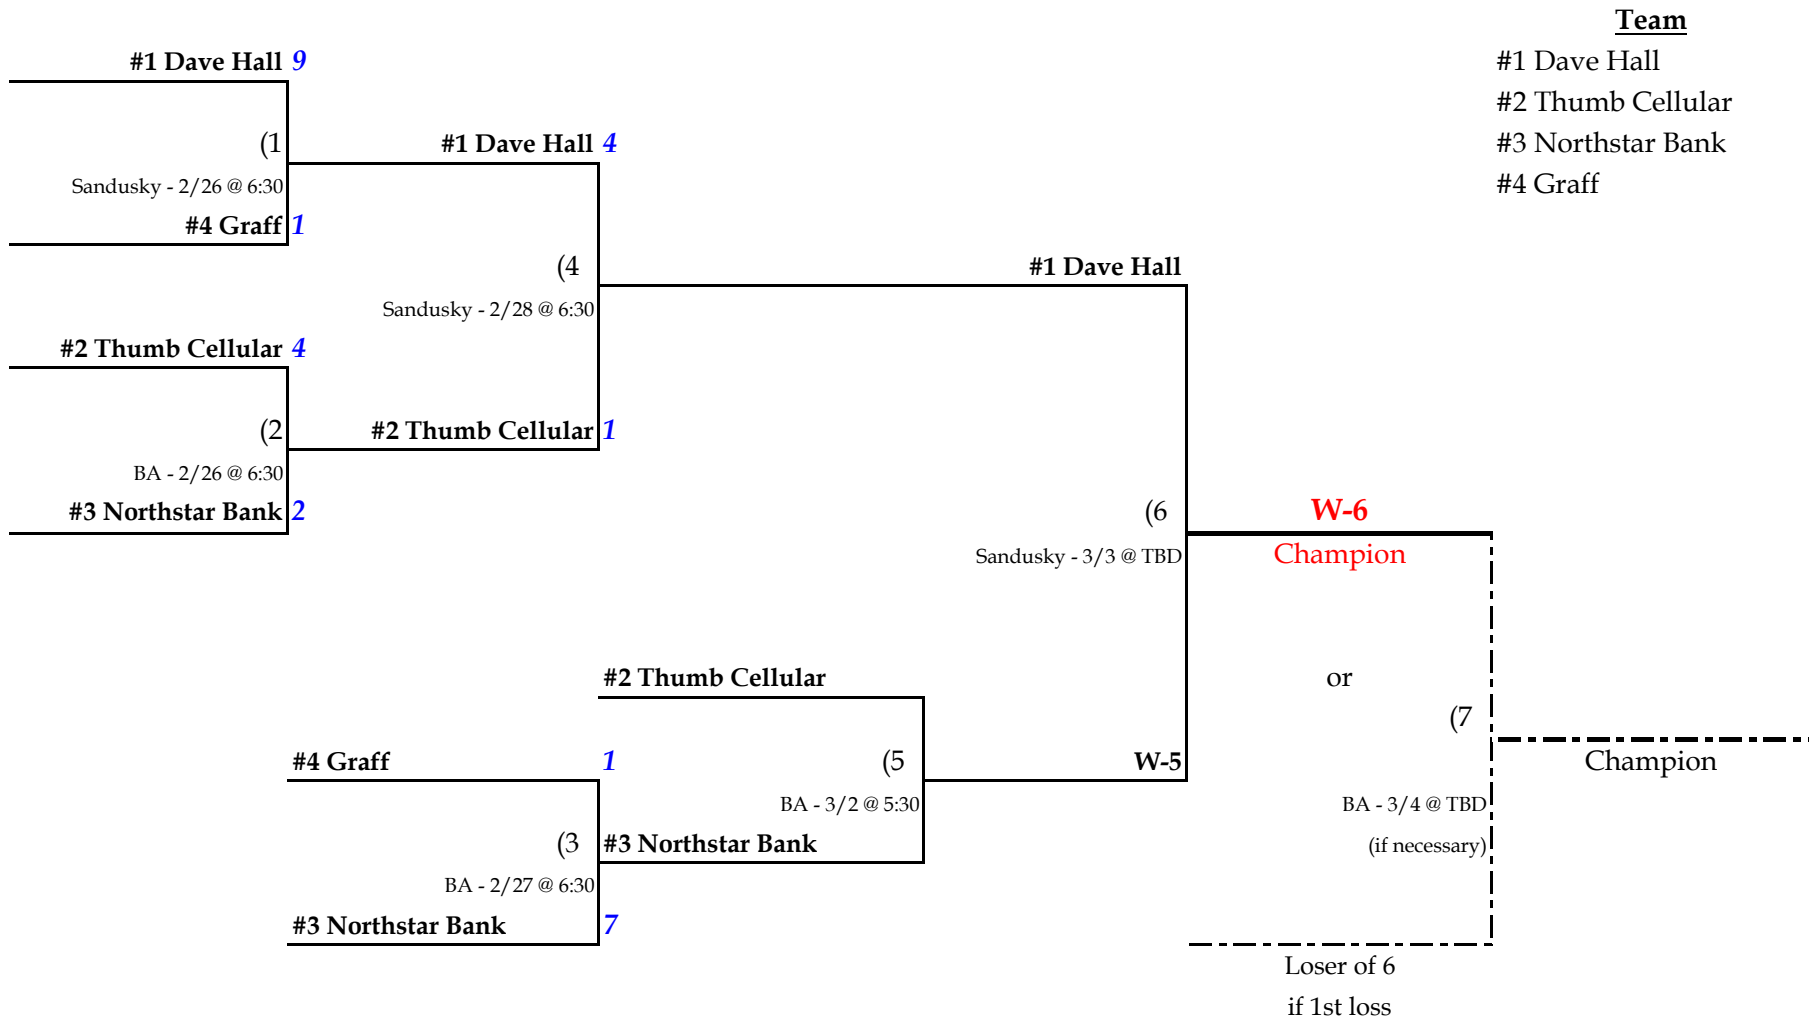

Teams

- Buchholz Transport
- Lundy Financial
- Season's Change
- Zimmerman Electric

8U - MITE DIVISION

Team

#1 Thumb Cellular	SCHA
#2 McVey Insurance	HCHA
#3 Kreger Farms	SCHA
#4 Pt Austin Market	HCHA

10U - SQUIRT DIVISION

12U - PEEWEE DIVISION

<u>Team</u>	
#1 Flannery Auto	HCHA
#2 McManaman	HCHA
#3 State Farm	SCHA

14U - BANTAM DIVISION

18U - MIDGET DIVISION