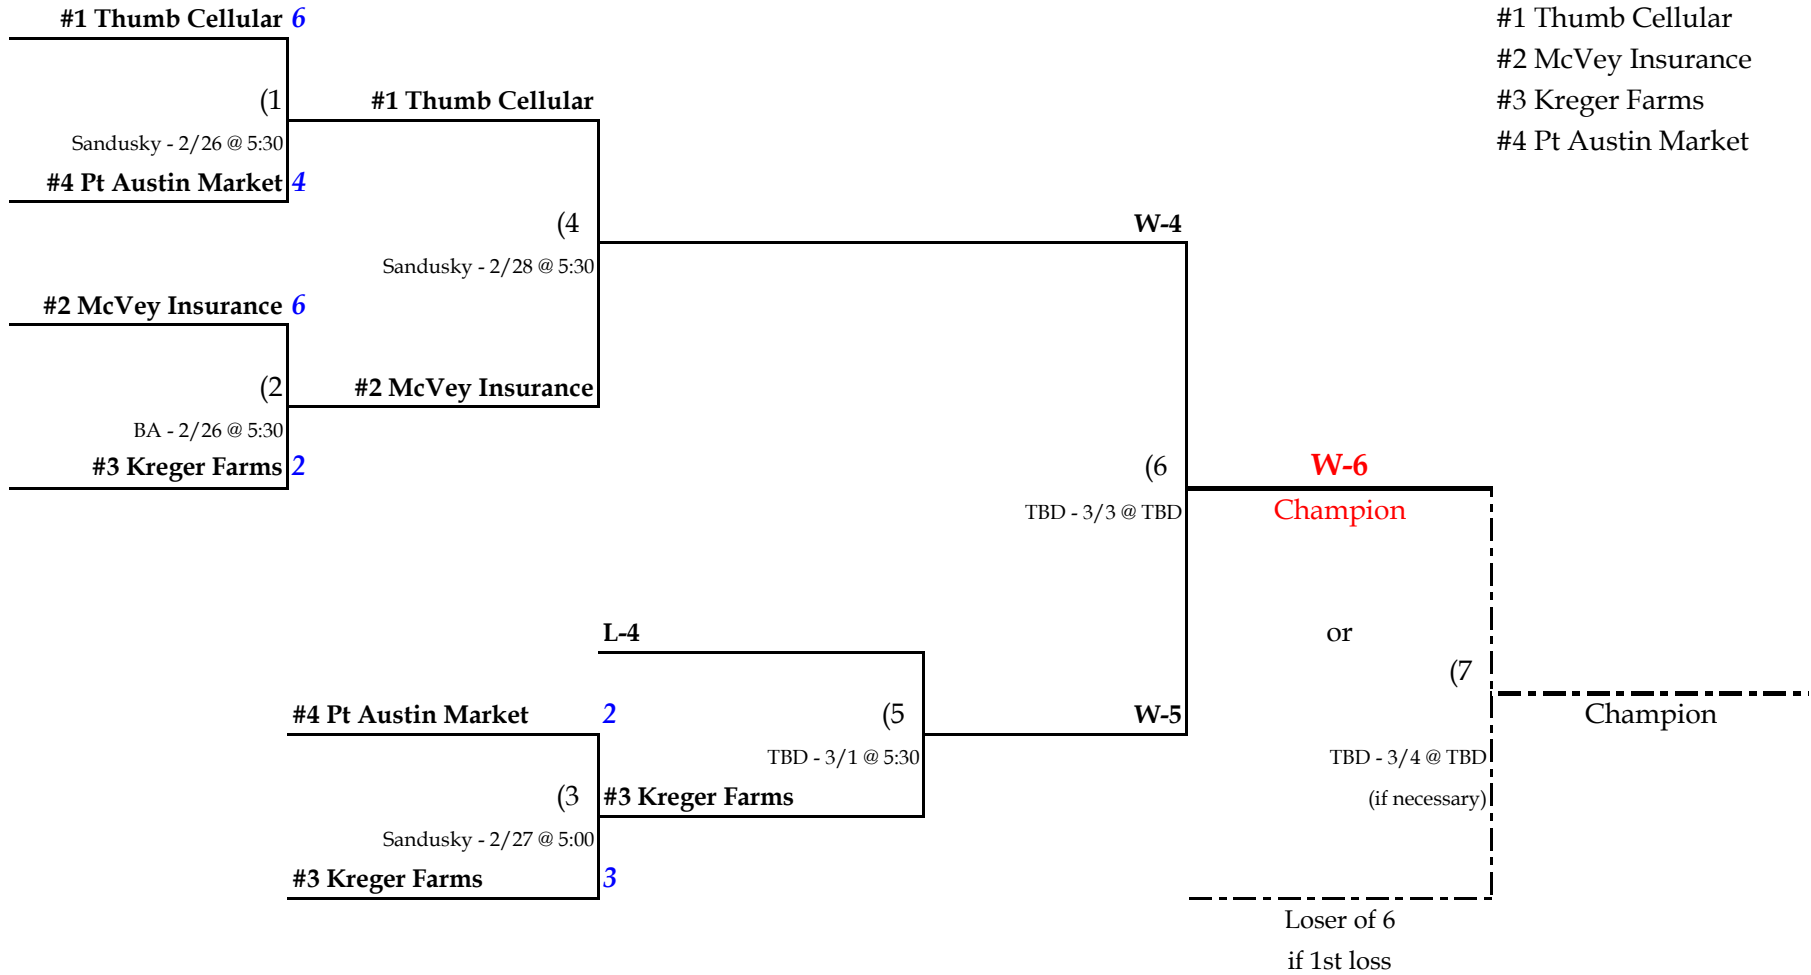

Teams

- Buchholz Transport
- Lundy Financial
- Season's Change
- Zimmerman Electric

8U - MITE DIVISION

**Team**

#1 Thumb Cellular	SCHA
#2 McVey Insurance	HCHA
#3 Kreger Farms	SCHA
#4 Pt Austin Market	HCHA

**10U - SQUIRT DIVISION**