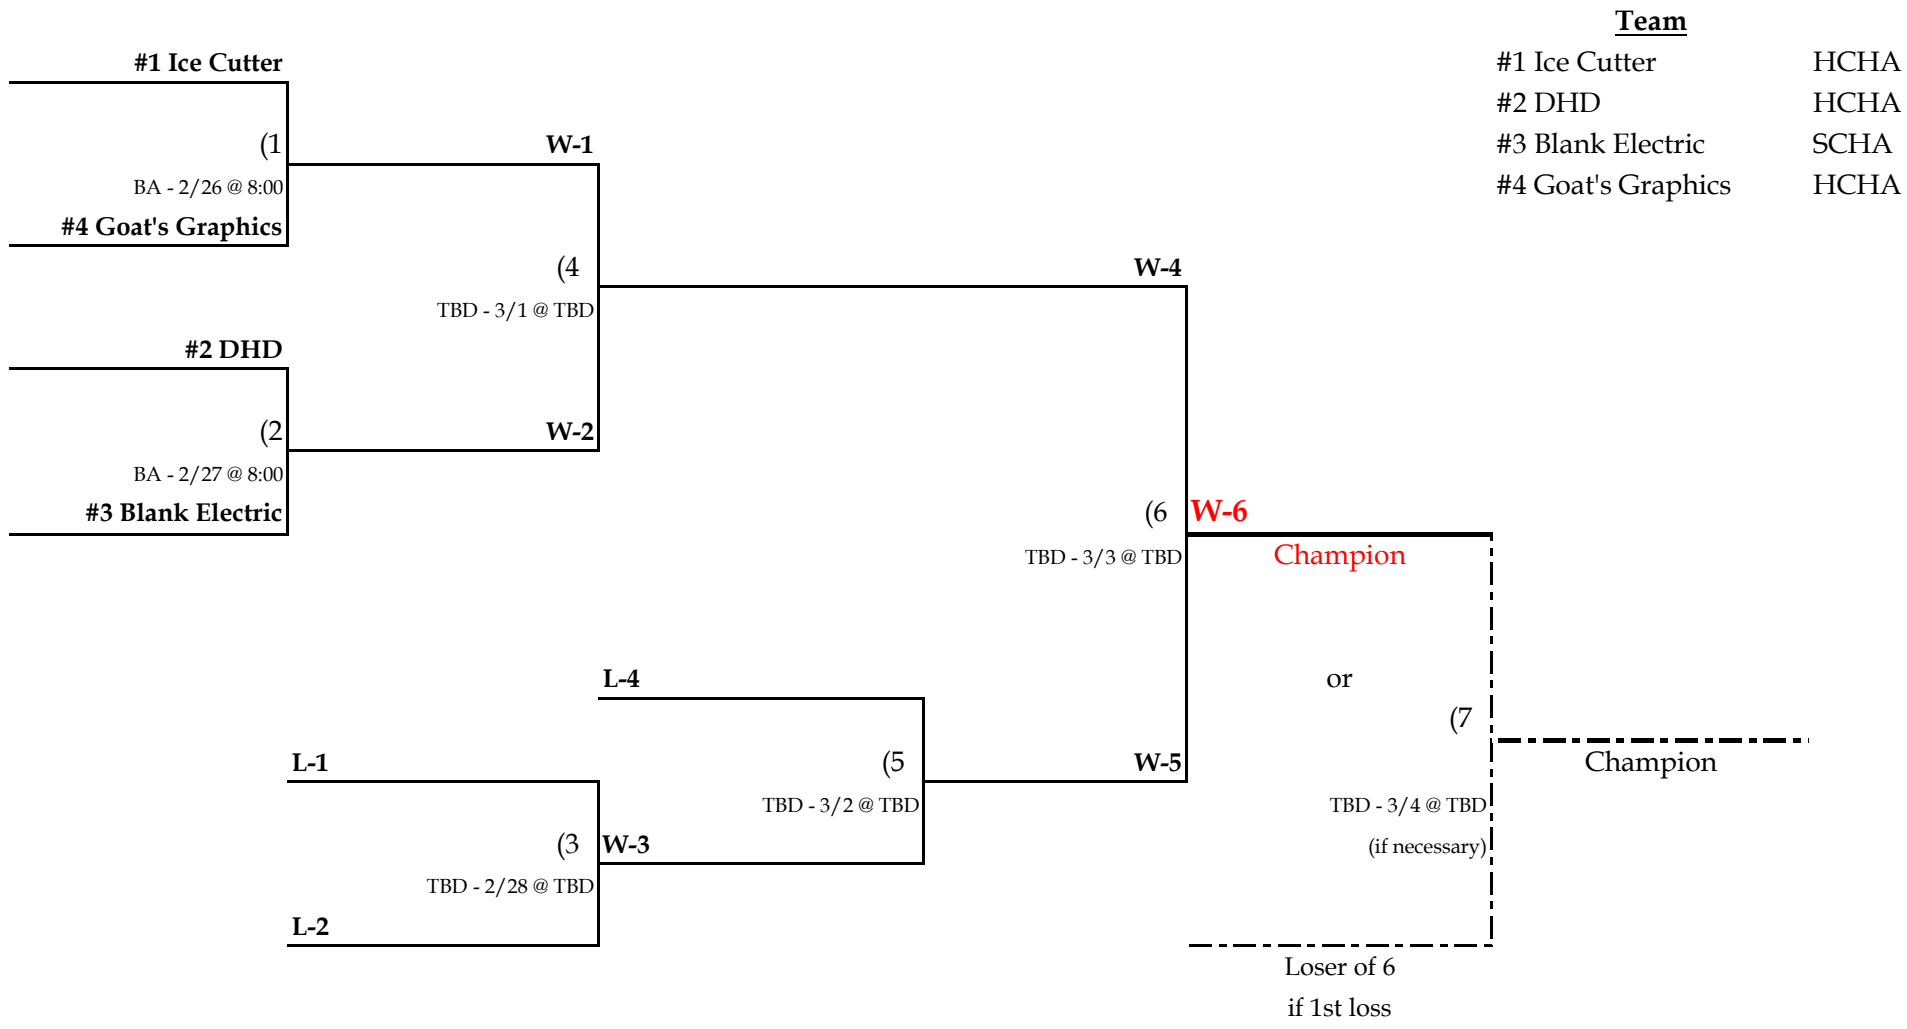

Teams

Buchholz Transport
Lundy Financial
Season's Change
Zimmerman Electric

8U - MITE DIVISION

Team

#1 Thumb Cellular	SCHA
#2 McVey Insurance	HCHA
#3 Kreger Farms	SCHA
#4 Pt Austin Market	HCHA

10U - SQUIRT DIVISION

12U - PEEWEE DIVISION

Team

#1 Flannery Auto	HCHA
#2 McManaman	HCHA
#3 State Farm	SCHA

14U - BANTAM DIVISION

18U - MIDGET DIVISION