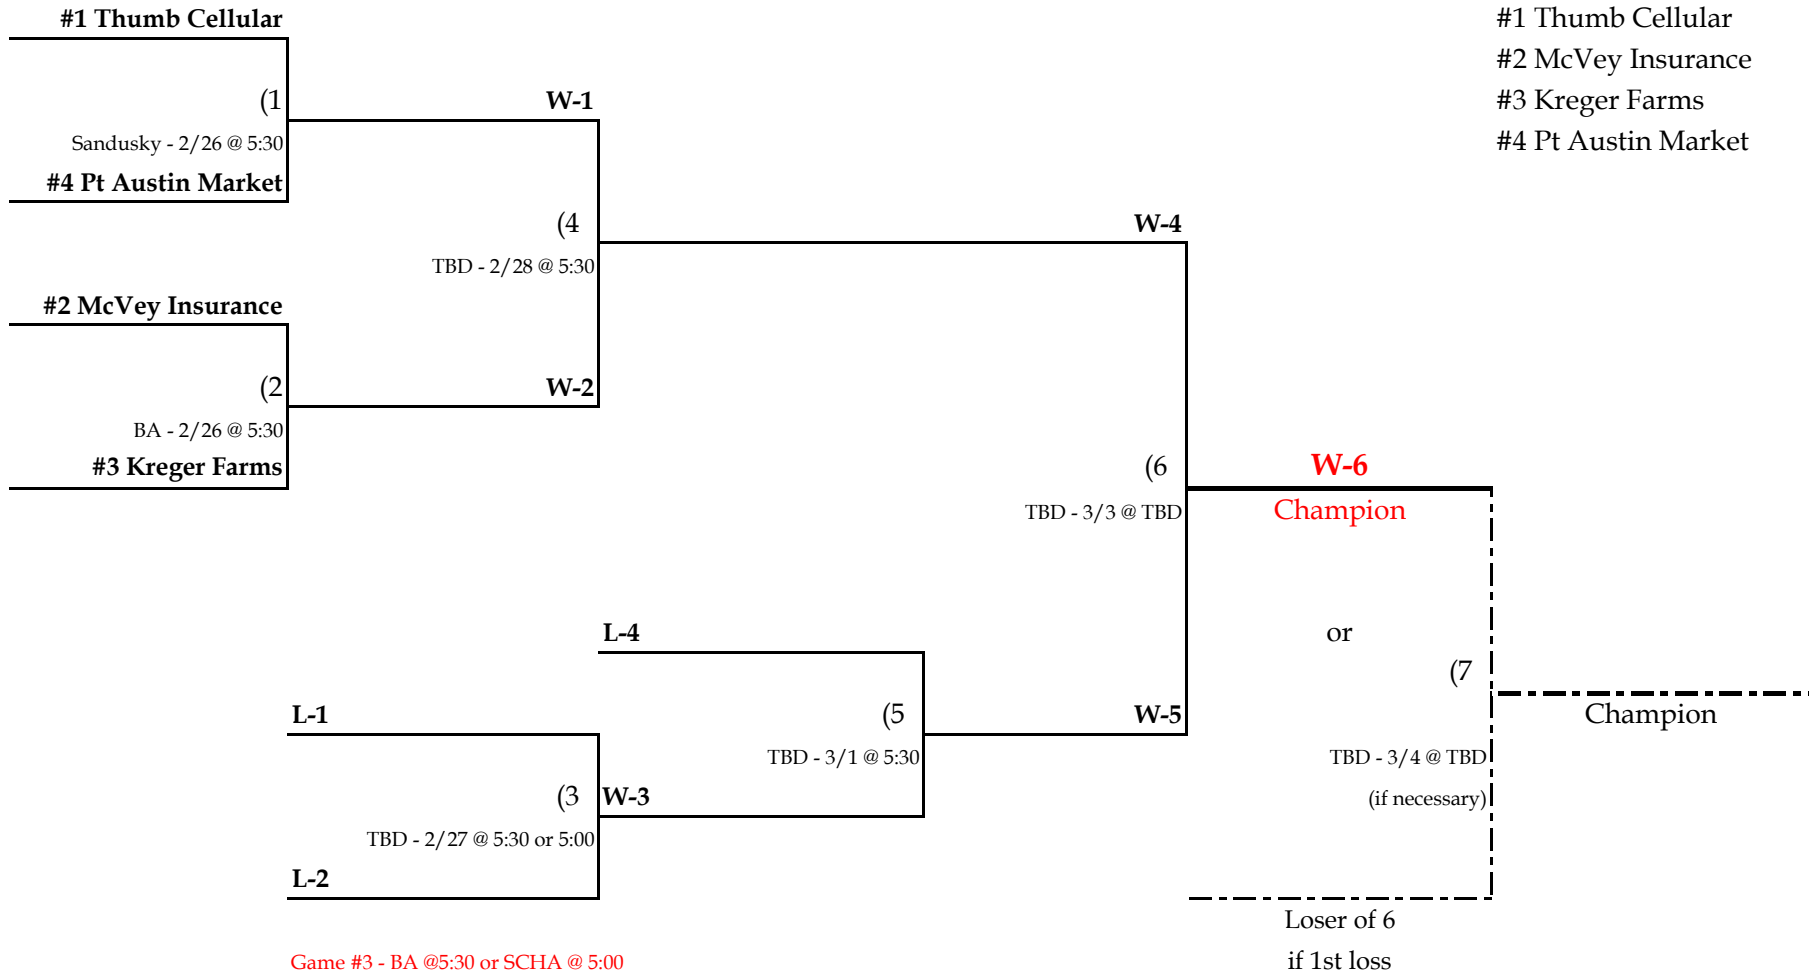

Teams

Buchholz Transport
Lundy Financial
Season's Change
Zimmerman Electric

8U - MITE DIVISION

Team

#1 Thumb Cellular	SCHA
#2 McVey Insurance	HCHA
#3 Kreger Farms	SCHA
#4 Pt Austin Market	HCHA

10U - SQUIRT DIVISION

12U - PEEWEE DIVISION

Team

#1 Flannery Auto	HCHA
#2 McManaman	HCHA
#3 State Farm	SCHA

14U - BANTAM DIVISION

18U - MIDGET DIVISION