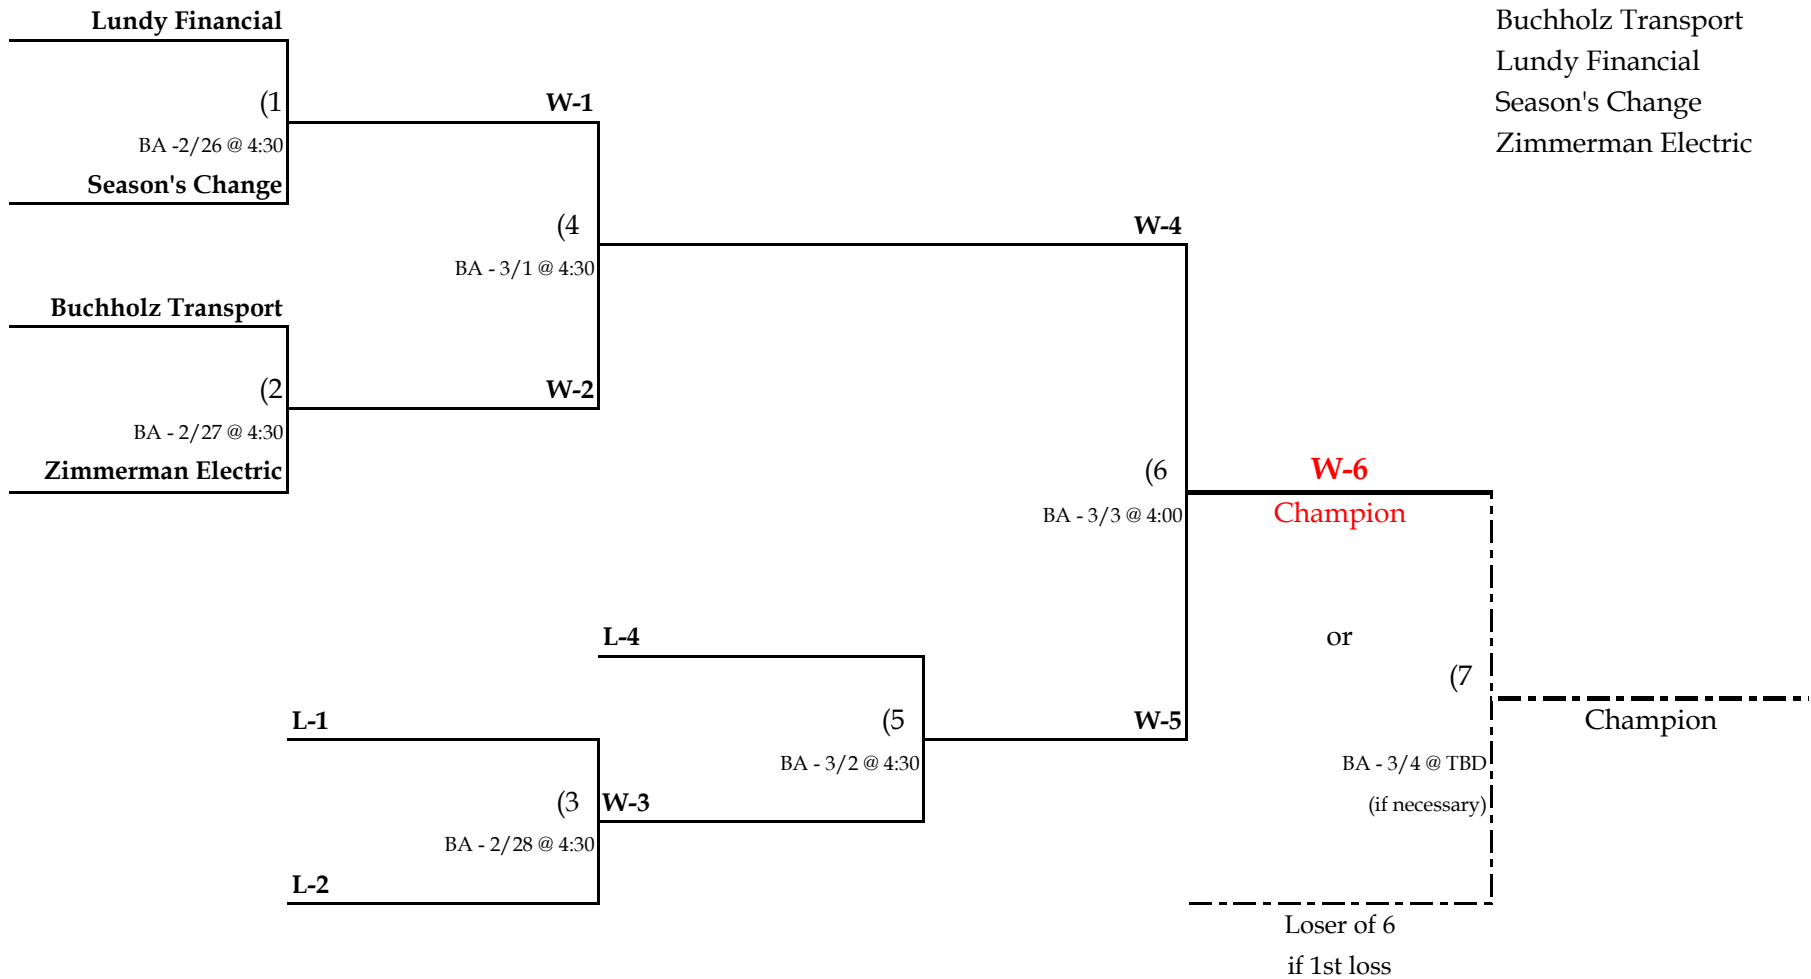

Teams

Buchholz Transport
Lundy Financial
Season's Change
Zimmerman Electric

8U - MITE DIVISION

Team

#1 Thumb Cellular	SCHA
#2 McVey Insurance	HCHA
#3 Kreger Farms	SCHA
#4 Pt Austin Market	HCHA

10U - SQUIRT DIVISION

12U - PEEWEE DIVISION

Team

#1 Flannery Auto	HCHA
#2 McManaman	HCHA
#3 State Farm	SCHA

14U - BANTAM DIVISION

18U - MIDGET DIVISION