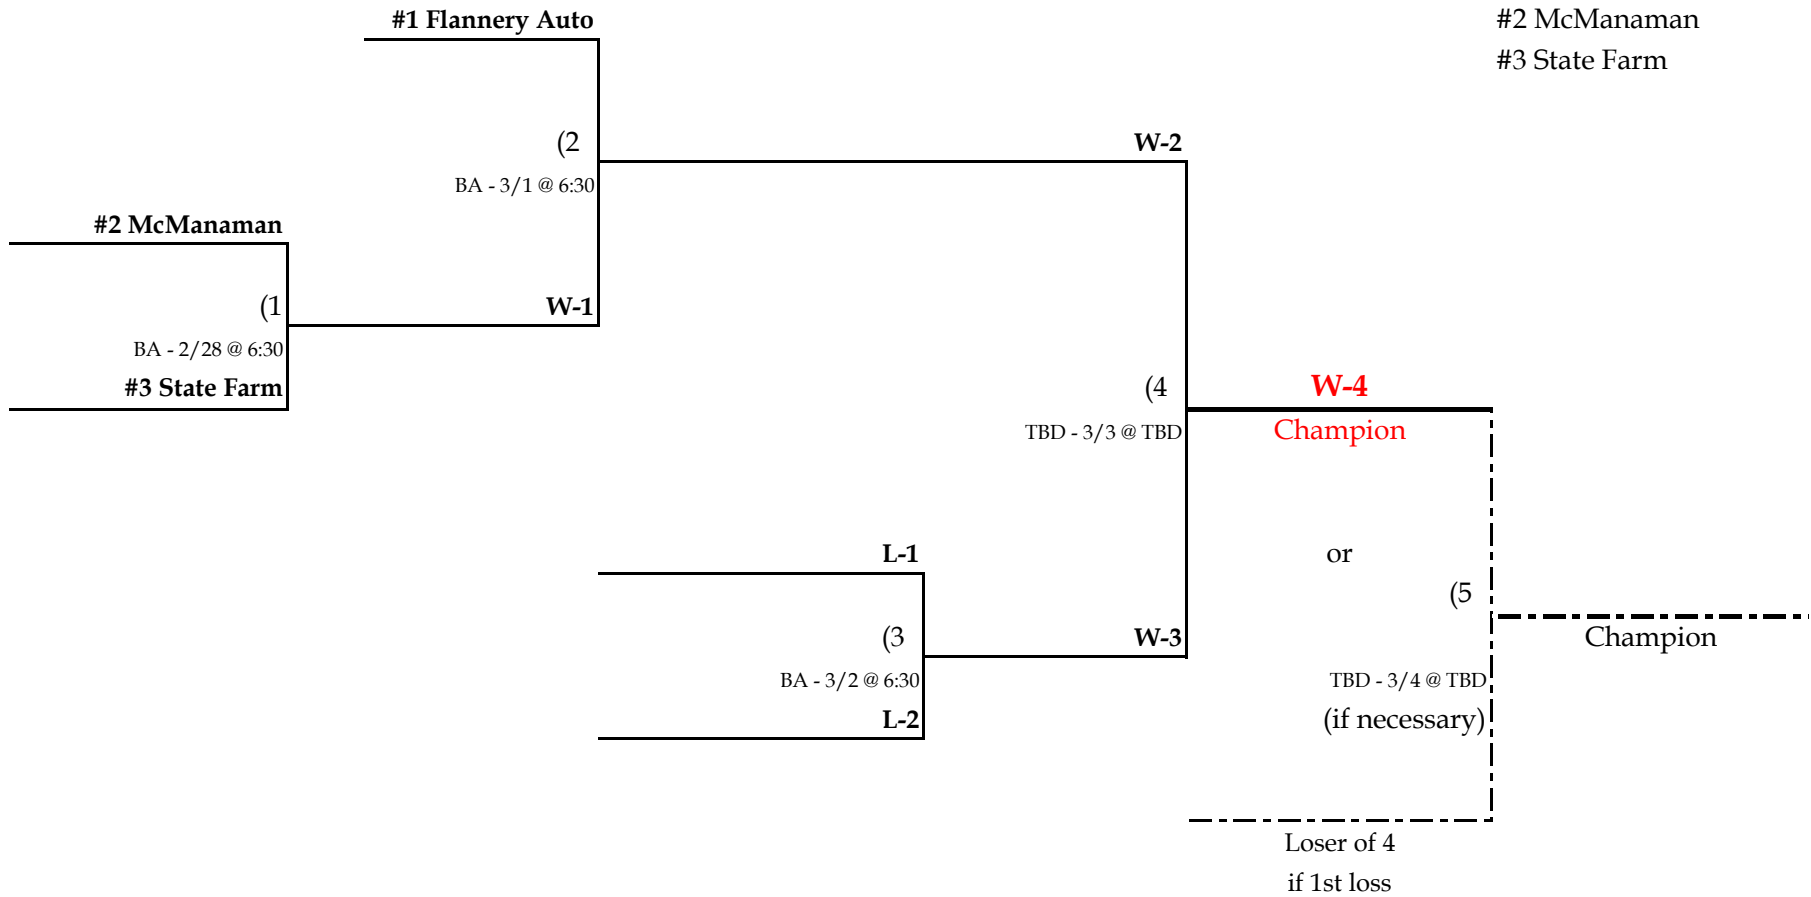

Teams

Buchholz Transport
Lundy Financial
Season's Change
Zimmerman Electric

8U - MITE DIVISION

Team

#1 Thumb Cellular	SCHA
#2 McVey Insurance	HCHA
#3 Kreger Farms	SCHA
#4 Pt Austin Market	HCHA

10U - SQUIRT DIVISION

12U - PEEWEE DIVISION

Team

#1 Flannery Auto	HCHA
#2 McManaman	HCHA
#3 State Farm	SCHA

14U - BANTAM DIVISION

18U - MIDGET DIVISION