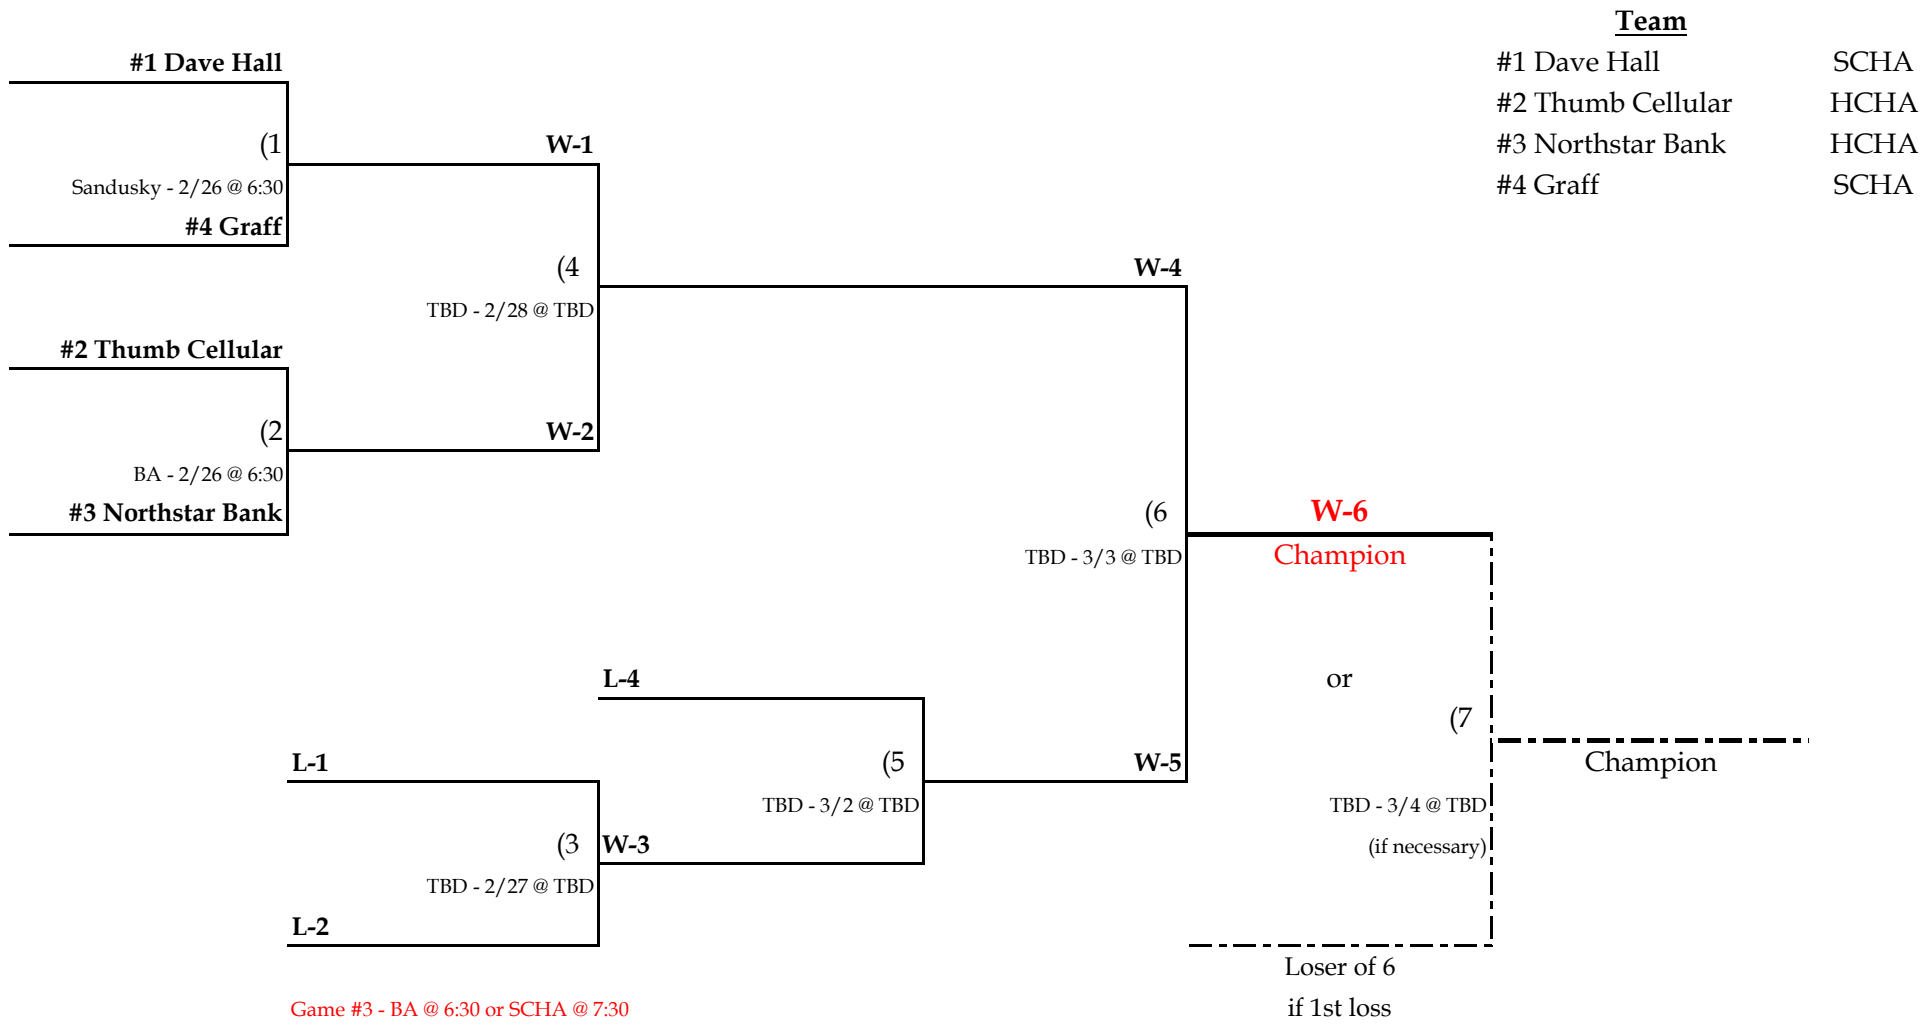

Teams

Buchholz Transport
Lundy Financial
Season's Change
Zimmerman Electric

8U - MITE DIVISION

Team

#1 Thumb Cellular	SCHA
#2 McVey Insurance	HCHA
#3 Kreger Farms	SCHA
#4 Pt Austin Market	HCHA

10U - SQUIRT DIVISION

12U - PEEWEE DIVISION

Team

#1 Flannery Auto	HCHA
#2 McManaman	HCHA
#3 State Farm	SCHA

14U - BANTAM DIVISION

18U - MIDGET DIVISION