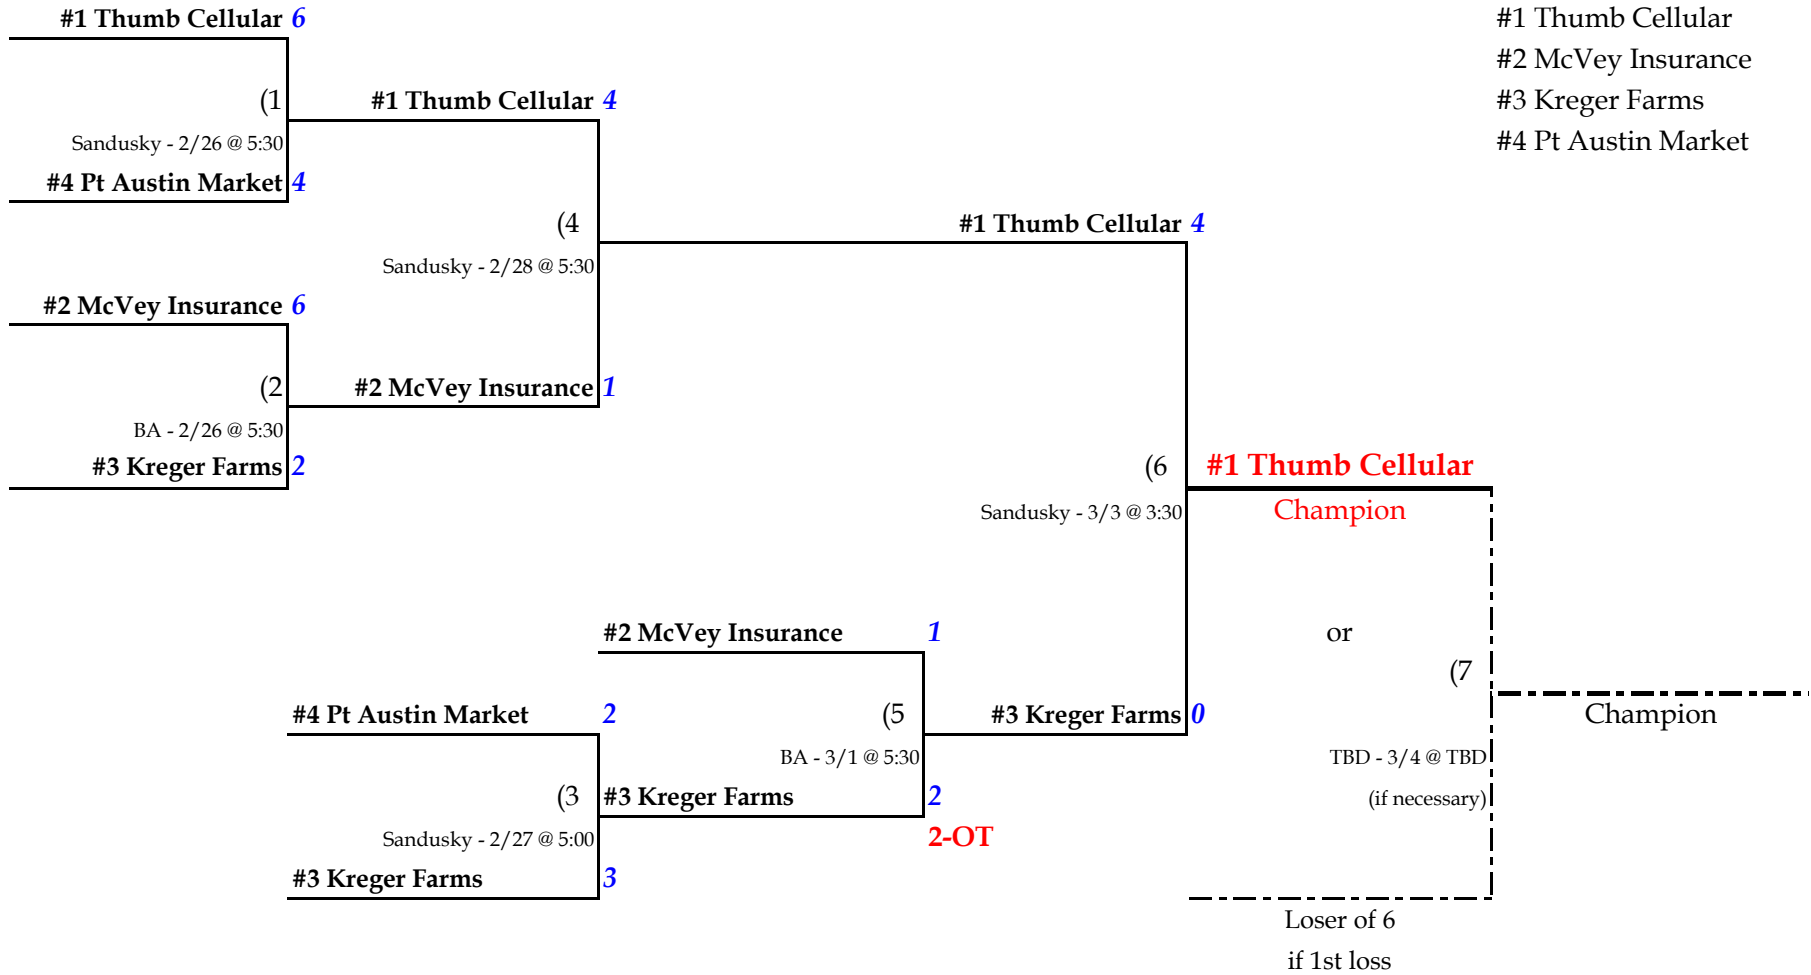

# 8U - MITE DIVISION

**Team**

#1 Thumb Cellular	SCHA
#2 McVey Insurance	HCHA
#3 Kreger Farms	SCHA
#4 Pt Austin Market	HCHA

# 10U - SQUIRT DIVISION