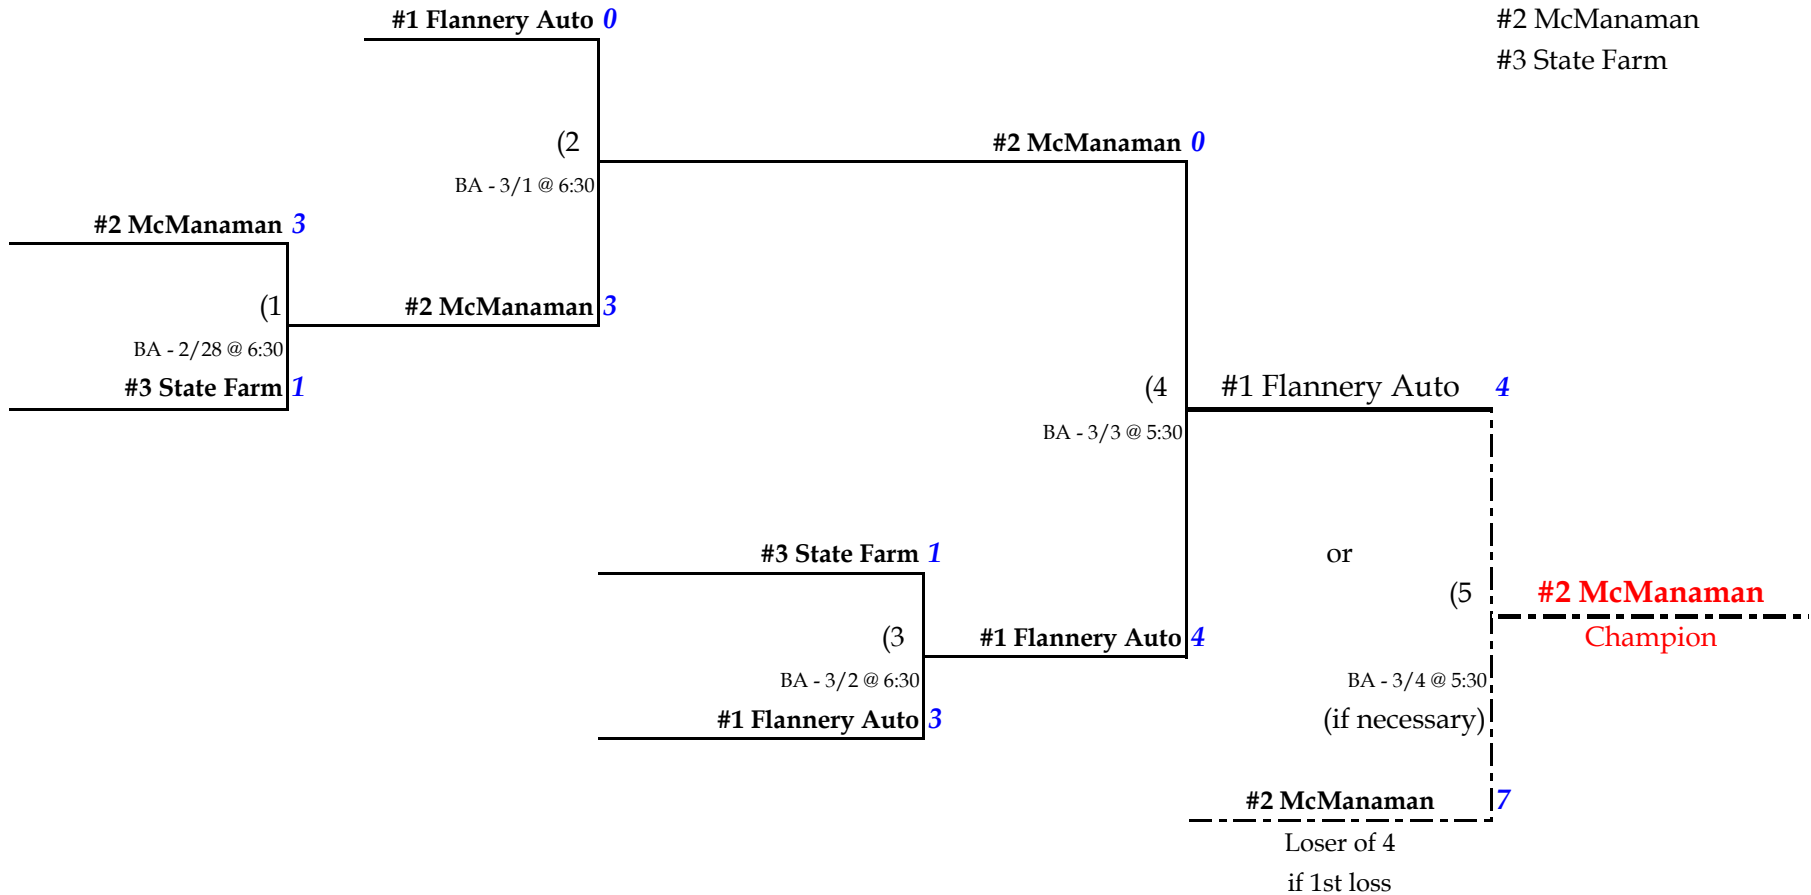

Team

#1 Flannery Auto	HCHA
#2 McManaman	HCHA
#3 State Farm	SCHA

14U - BANTAM DIVISION