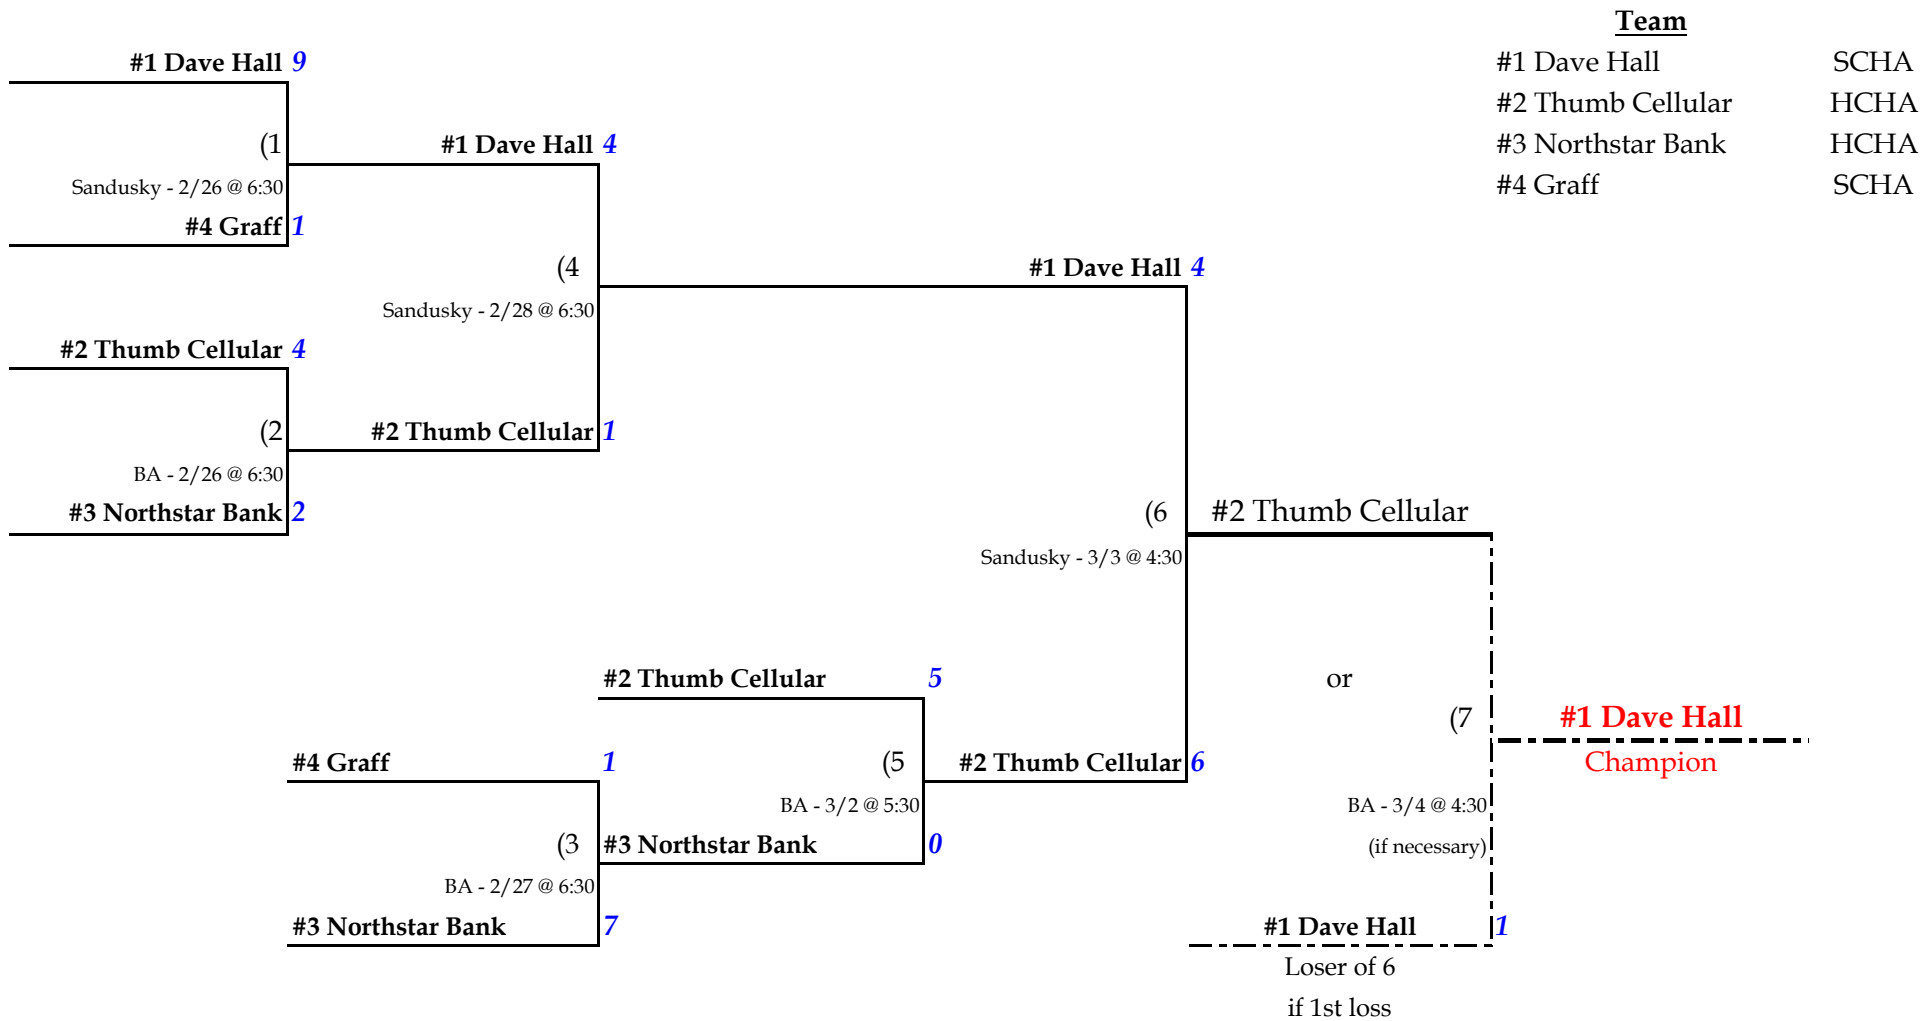

# 8U - MITE DIVISION

**Team**

#1 Thumb Cellular	SCHA
#2 McVey Insurance	HCHA
#3 Kreger Farms	SCHA
#4 Pt Austin Market	HCHA

# 10U - SQUIRT DIVISION

# 14U - BANTAM DIVISION