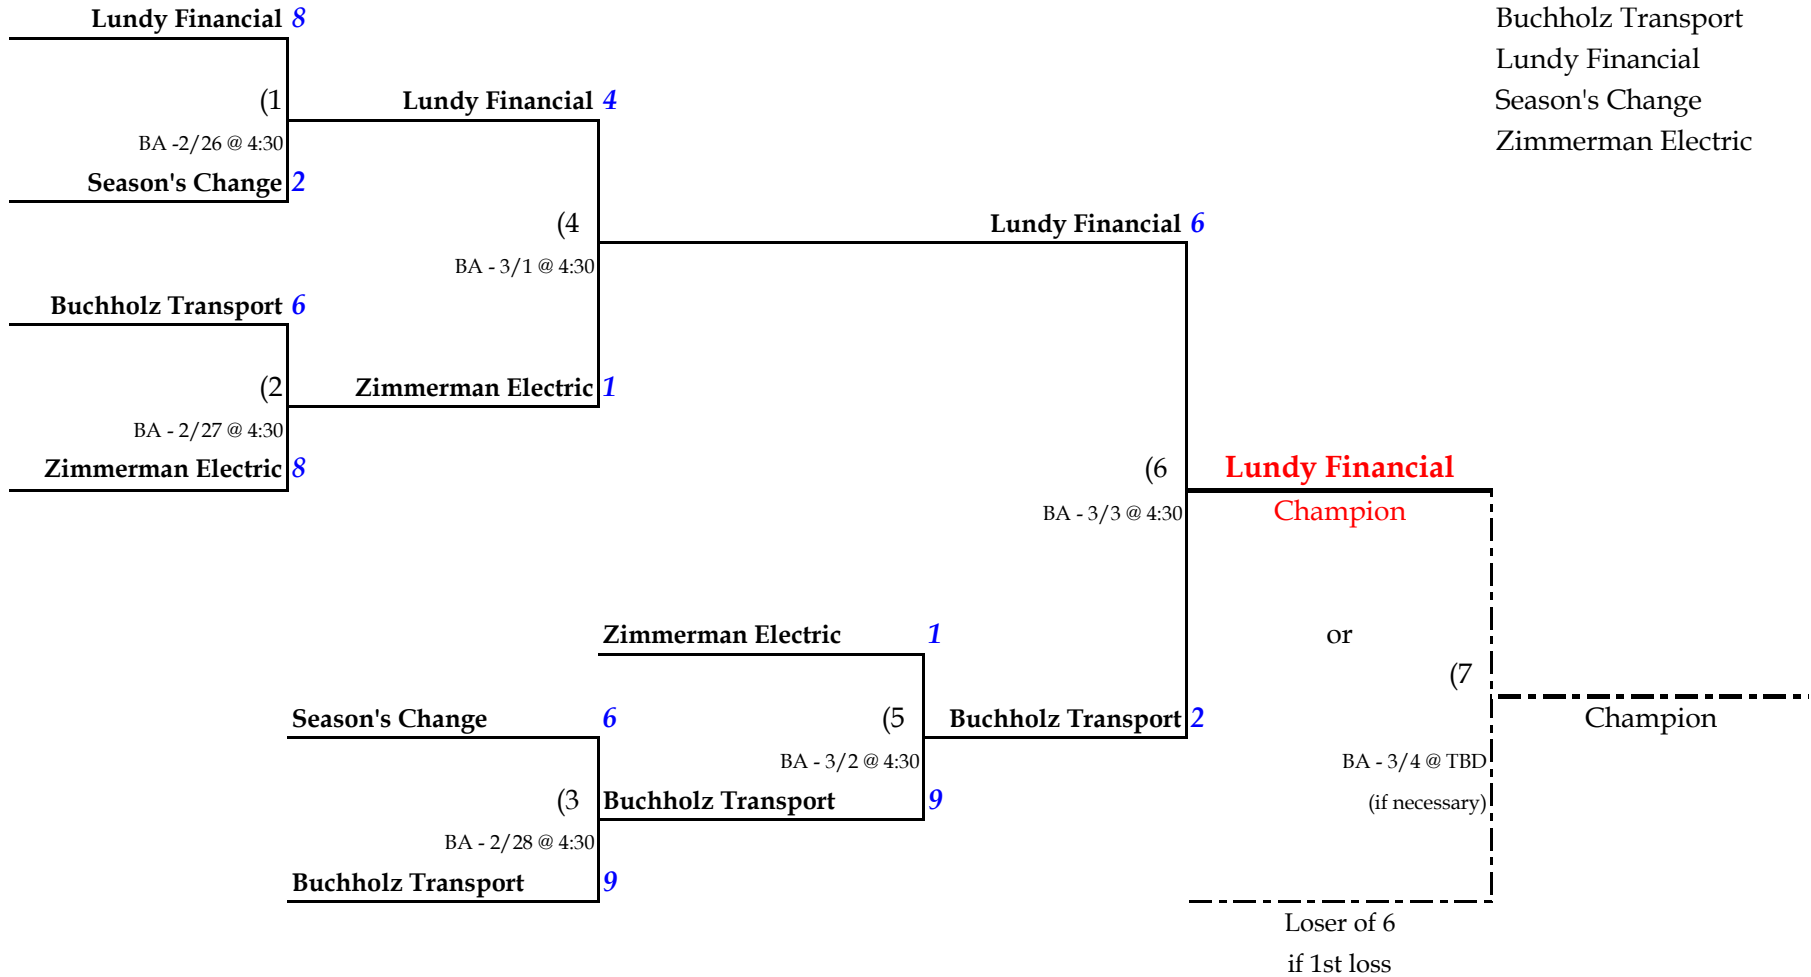

Teams

- Buchholz Transport
- Lundy Financial
- Season's Change
- Zimmerman Electric

8U - MITE DIVISION