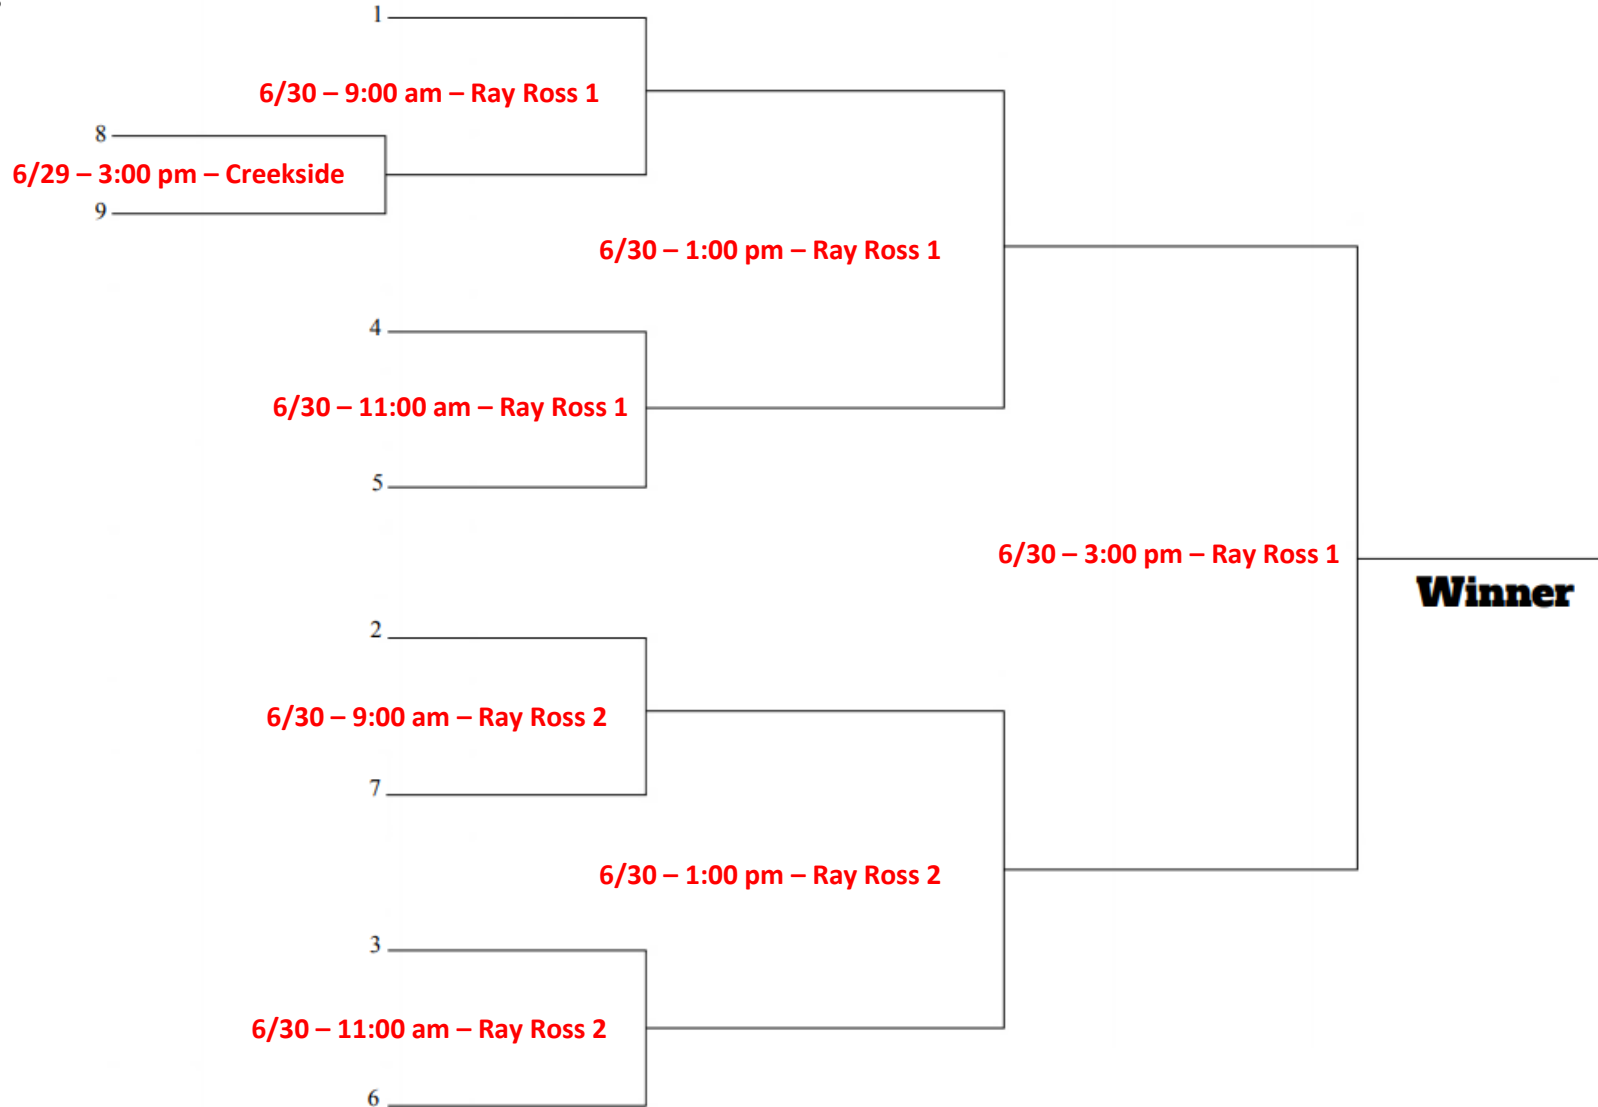

# Teams

- GD Ward
- LV Vela
- LW Avalos-Solis
- GM Longoria
- NJ Lake
- AL Gallegos
- NJ Castillo
- DR Rossiter
- ND Aguilar

## Field Locations

Ray Ross – 1/2  
680 S Harlan St  
Lakewood, CO 80226

Creekside (E)  
4900 Marshall St  
Wheat Ridge, CO 80033