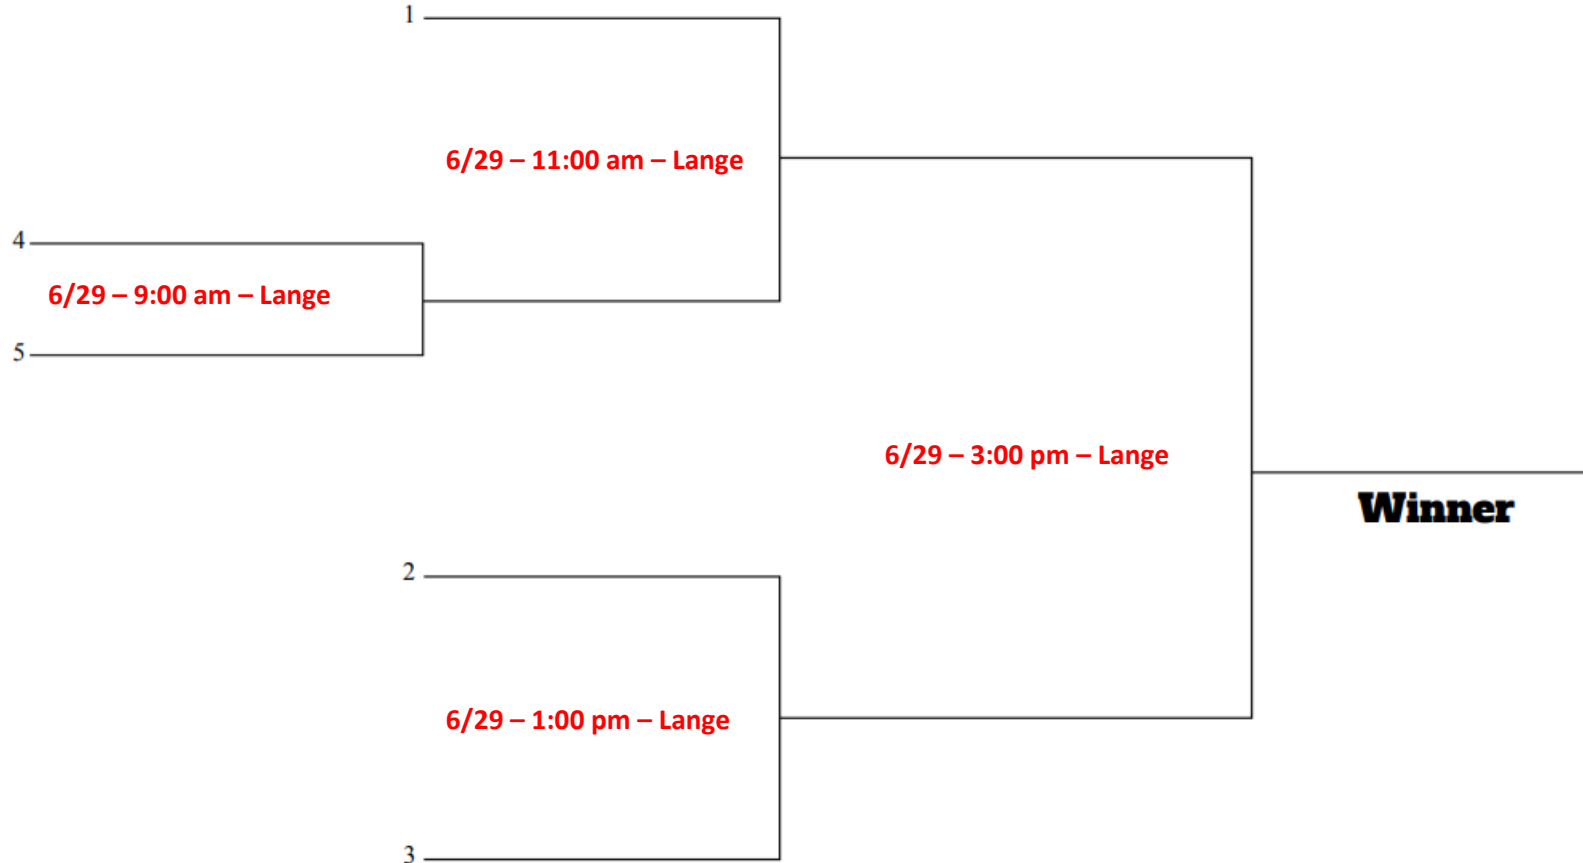

Teams

- TH Schoenheider
- TH Harper
- TH Craddock
- TH Bradley
- NJ Geypens

8 AAA

Field Locations

Broomfield Ind. Park - Lange
W 116th Ave & Teller St
Broomfield, CO 80020