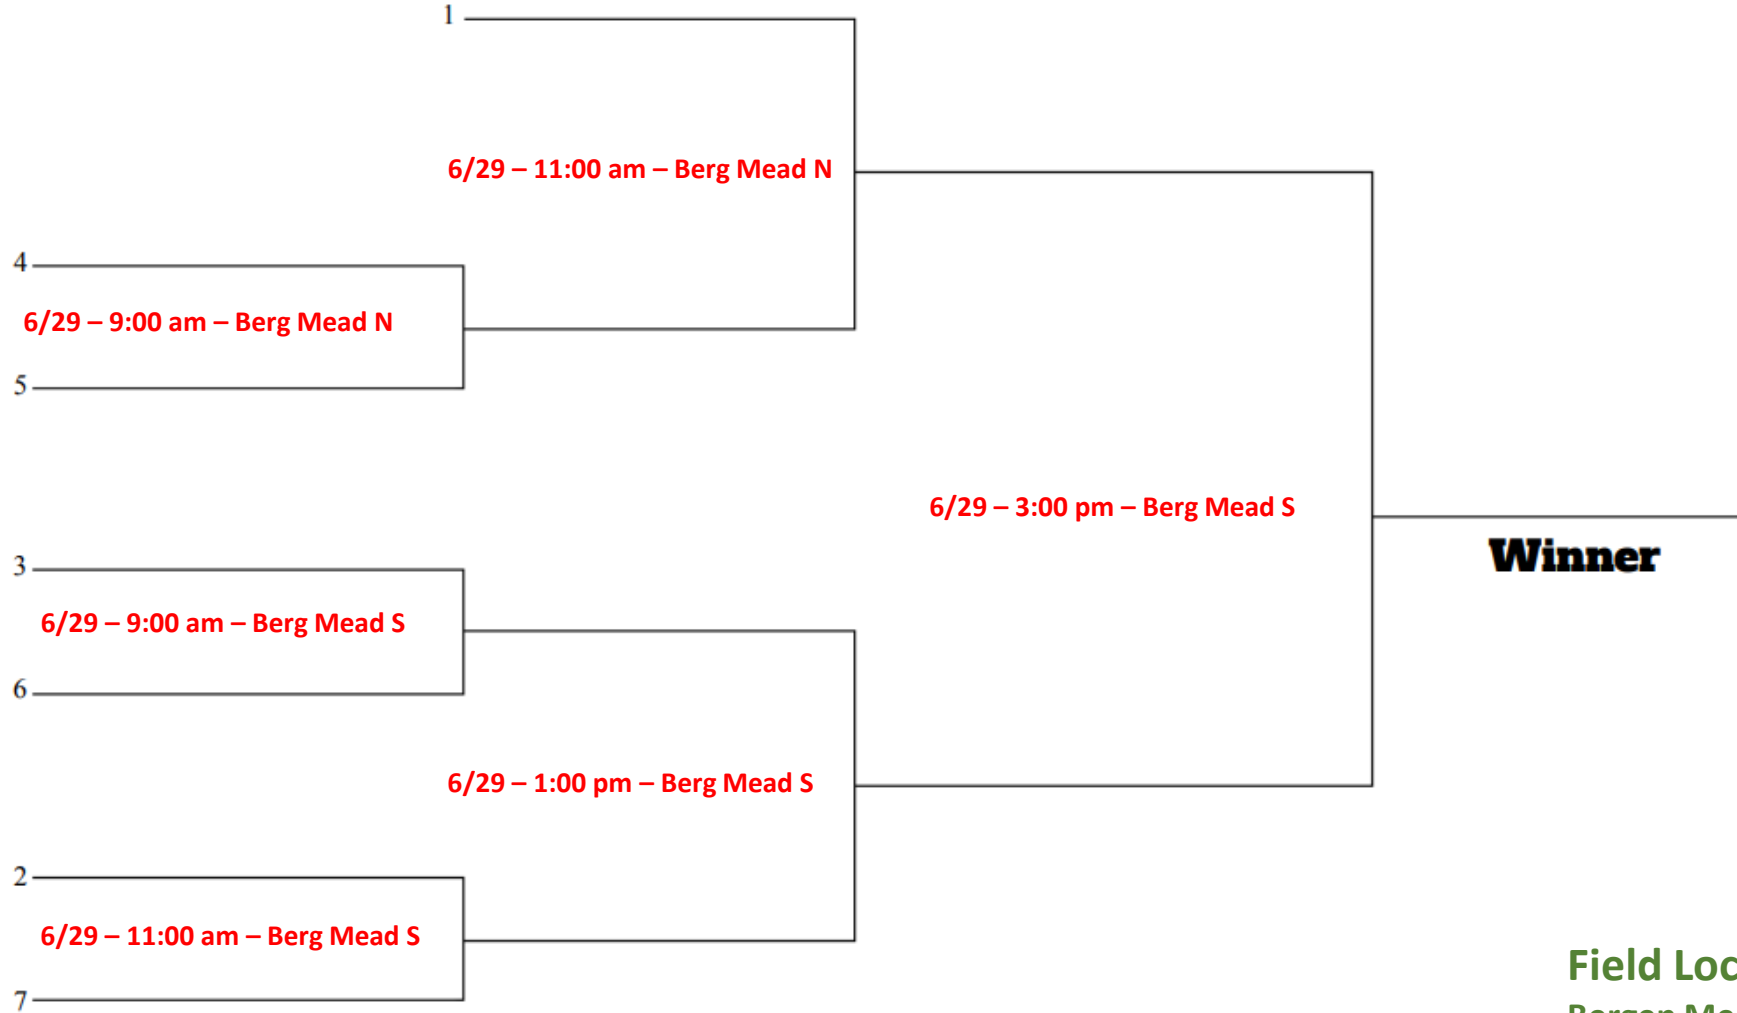

Teams

- DC Harryman
- BT Tschida
- NJ Benavidez
- WR Wall
- WJ Augustine
- GD Brown
- LW Lauria

8 AA

Field Locations
Bergen Meadow North & South
1892 Bergen Pkwy
Evergreen, CO 80439