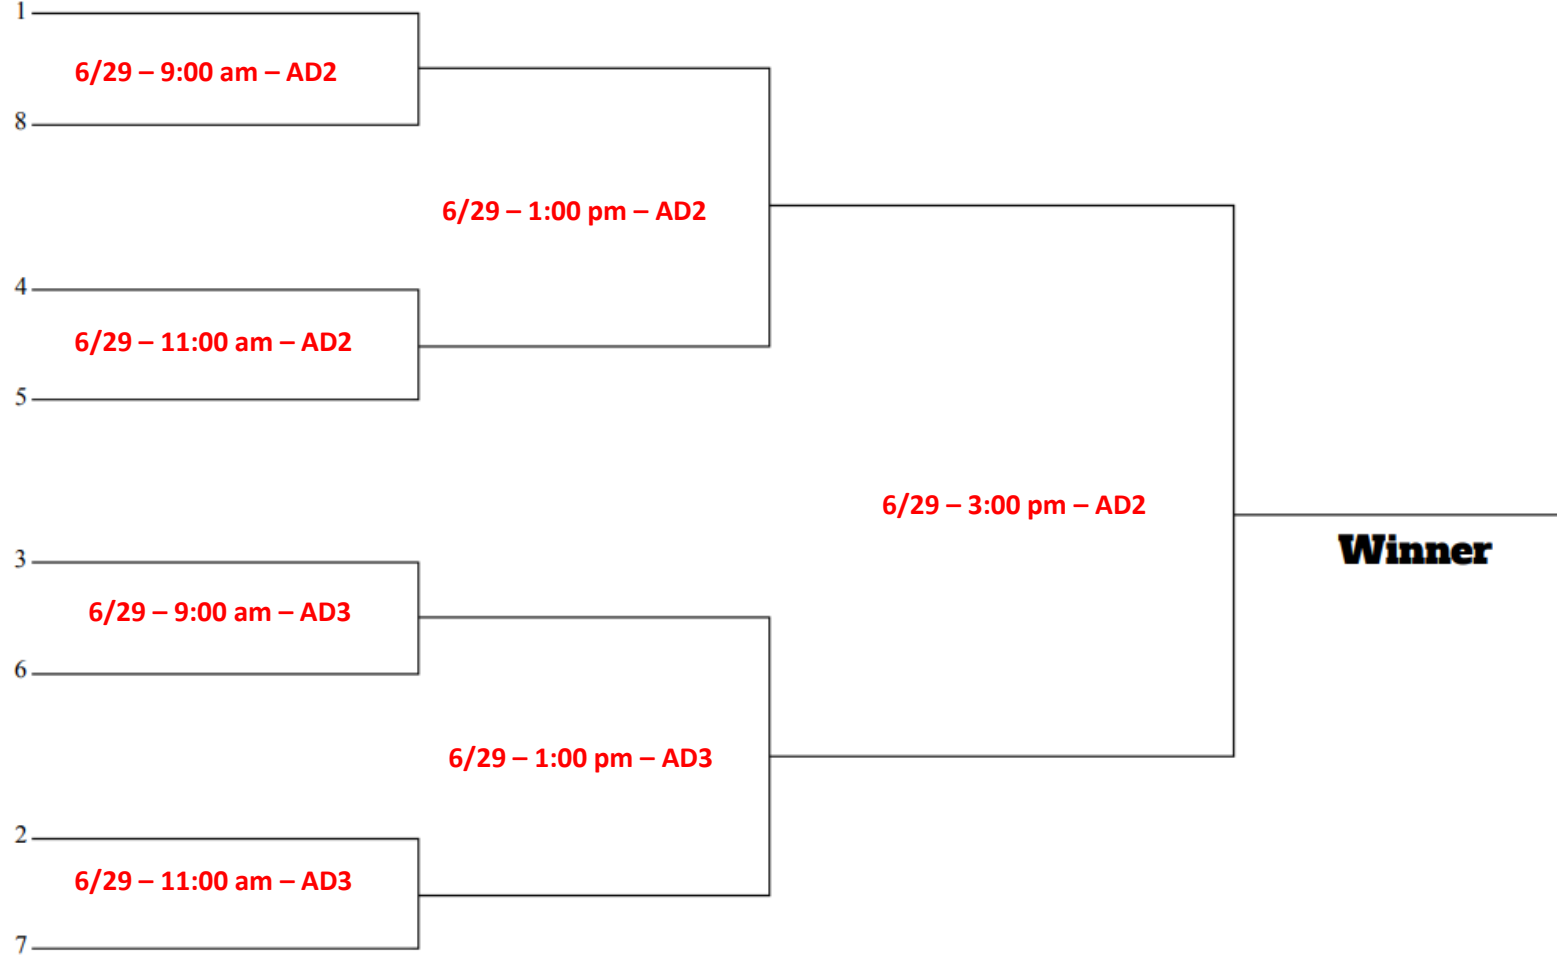

Teams

- TH Ehrlich
- TH Hinojos
- NJ Caldwell
- NJ E. Trujillo
- AL Sunblade
- WJ Buccelli
- GM Randolph
- LW Bachicha

11 AA National

Field Locations

Addenbrooke – Field 2/3
600 South Kipling Parkway
Lakewood, CO 80226