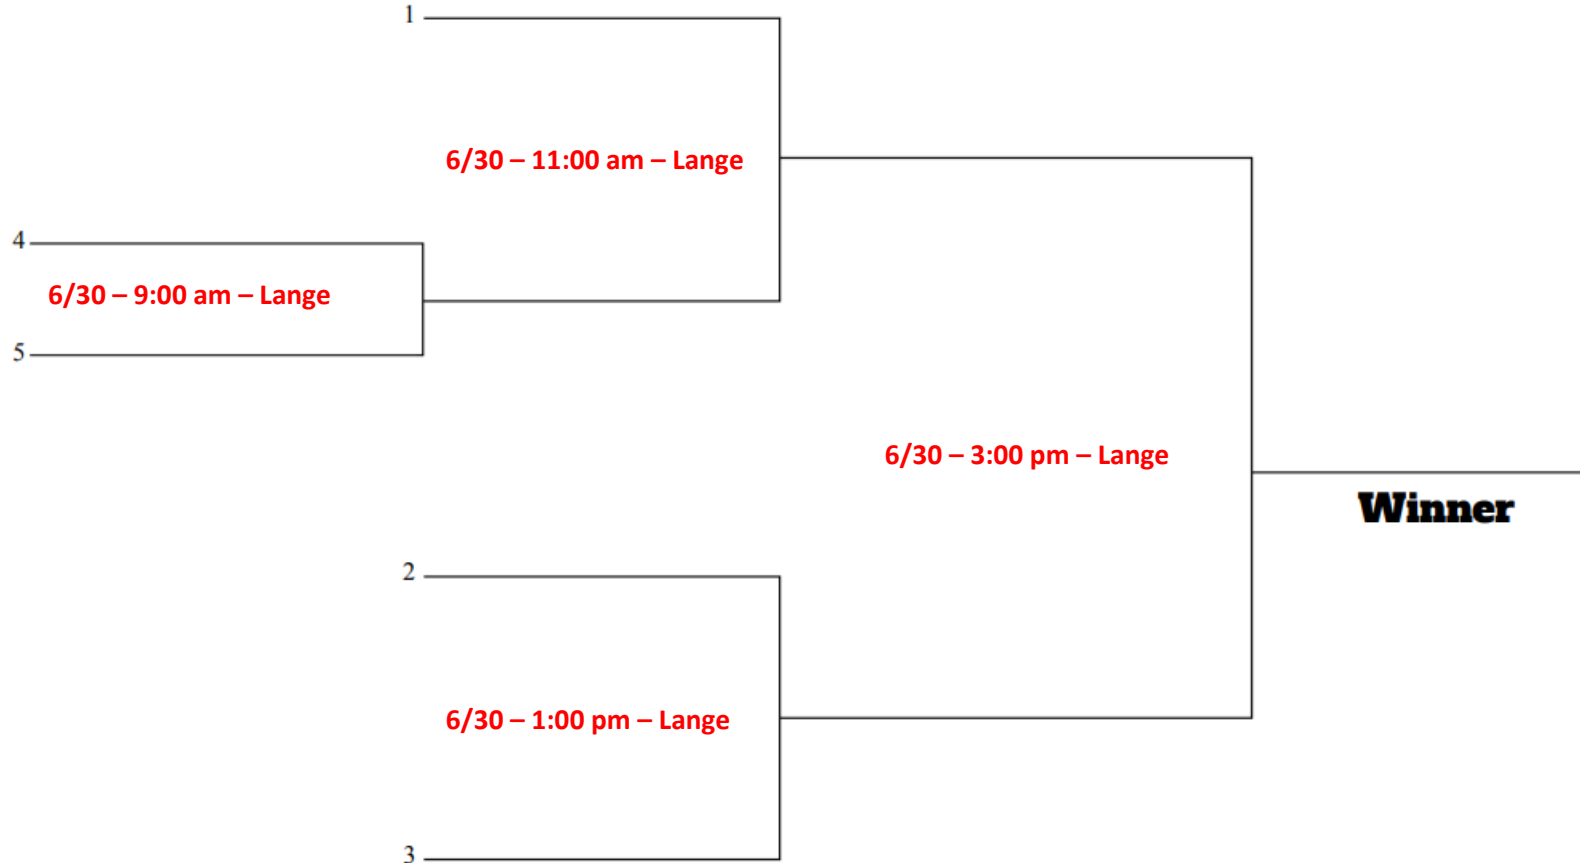

Teams

- NJ Hughes
- NJ Lopez
- TH Gunter
- TH McDonald
- LV McDuffee

10 AAA National

Field Locations

Broomfield Ind. Park - Lange
W 116th Ave & Teller St
Broomfield, CO 80020