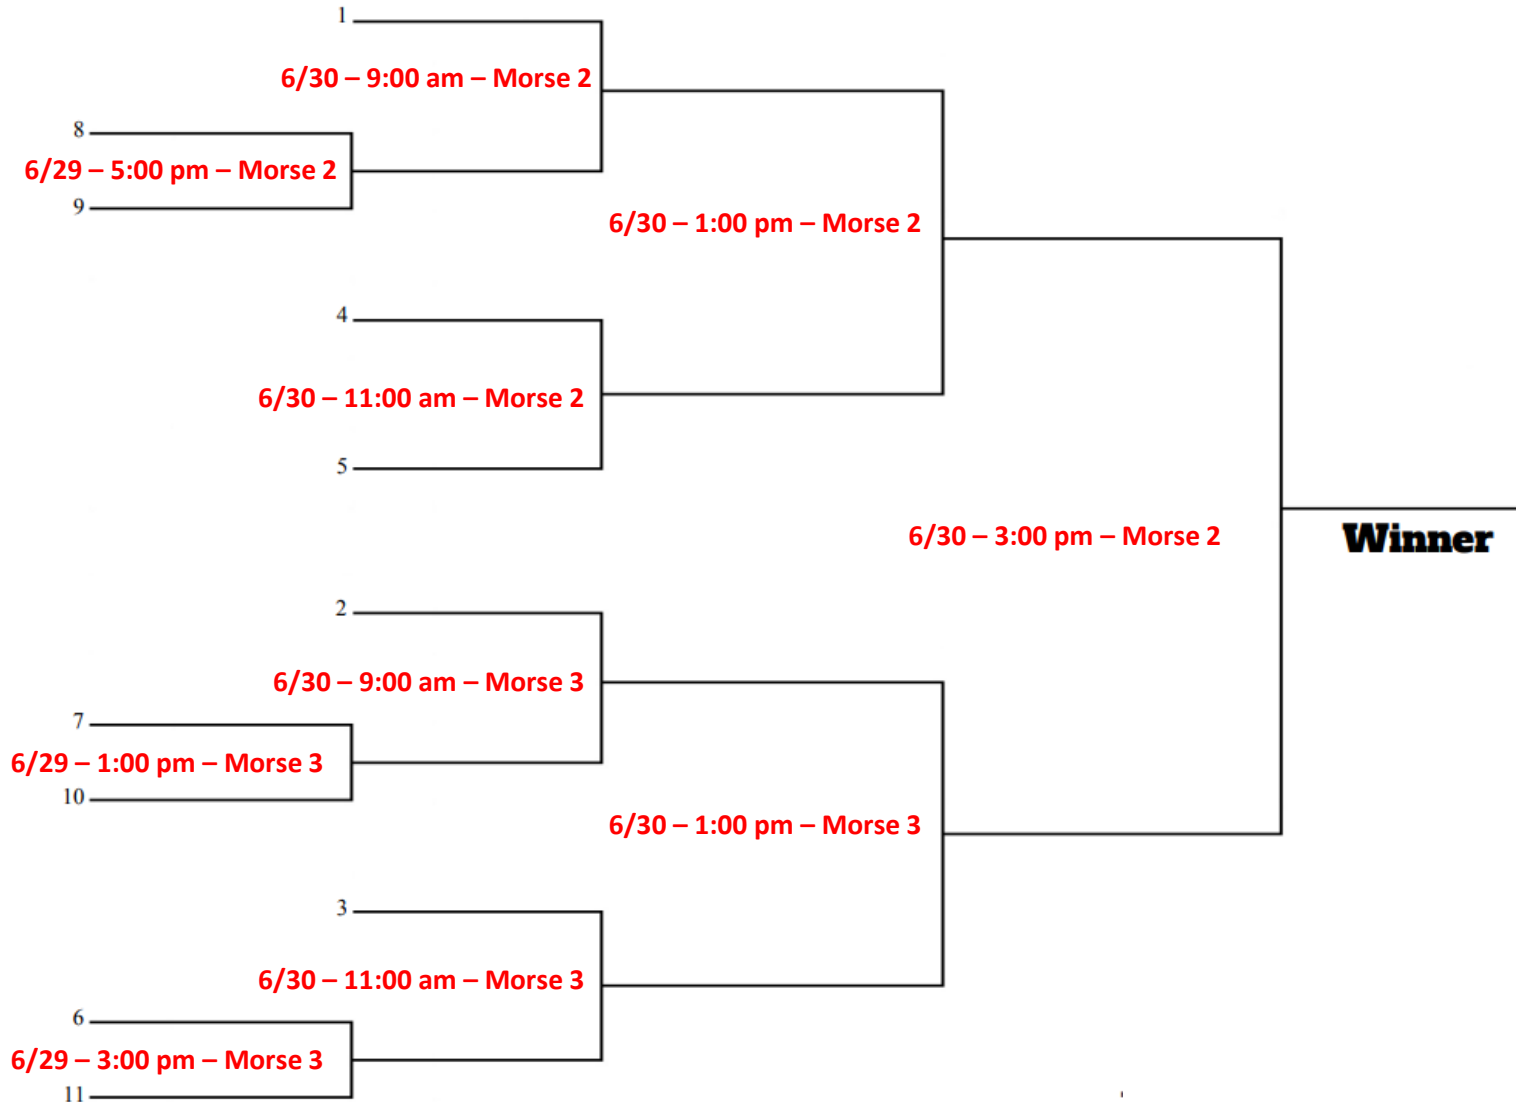

# Teams

- GM Sigg
- BT Miller
- TH Archuleta
- WR Gallegos
- NJ Guerrero
- NJ Greer
- WJ Gonsman
- WJ Weir
- LV McDuffee
- AL Whatley
- LV Kelley

# 10 AA National

**Field Locations**  
Morse Park – Field 2/3  
8180 W 20th Ave  
Lakewood, CO 80214